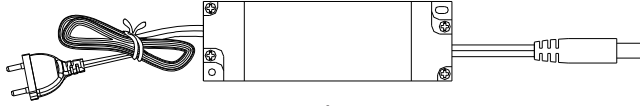

701.99 702.03
702.00 702.04
702.01 702.15
702.16

(+MA 173)

PSU 03/14

Only for LED Constant Voltage 12V DC

70199

~~LED Constant Current (350mA, 700mA..)
LED 12V~AC 50Hz~~

1x

1x