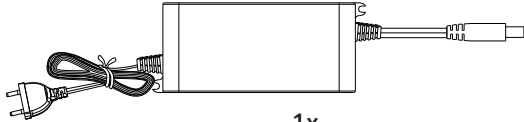

Only for LED Constant Voltage 12V DC

70200

~~LED Constant Current (350mA, 700mA..)
LED 12V~AC 50Hz~~

1x

1x