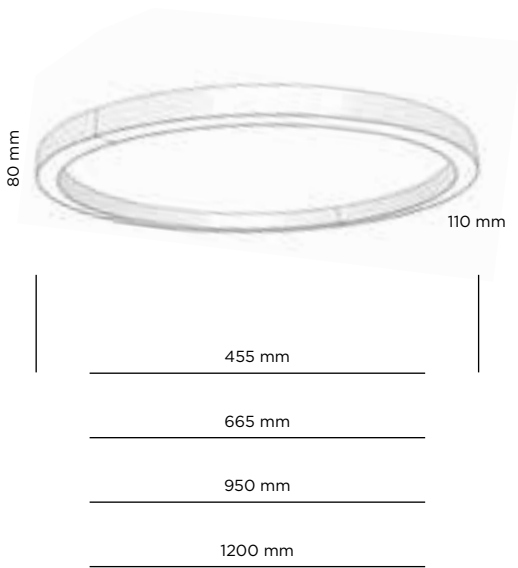

DIRECT CODE	Ø (mm)	W	Lm from 3000K/4000K
SBC/GI455	455	17	2680/2840
SBC/GI665	665	26	4020/4260
SBC/GI950	950	37	6030/6390
SBC/GI1200	1200	50	8040/8520

INSTALLATION

Ceiling version
Suspended version see page 24
Recessed version see page 170

CONNECTION

Non dimmable luminaires are delivered with 3-pole terminal block
Luminaires for dimming are delivered with 5-pole terminal block

MATERIAL

The body of the luminaire is curved extruded aluminium, powder coated finish

LIGHT SOURCE

LED Tridonic or TCI, min. 150Lm/W, 3000K or 4000K

DIFFUSER

PMMA OPAL
PRISMATIC

LIGHT DISTRIBUTION

Direct symmetrical

EMERGENCY LIGHTING

A unit with integrated emergency is an option

DIMMING

Most models can be delivered with ballast for dimming (TOUCHDIM, DALI)

COLOR TEMPERATURE

3000K /3K
4000K /4K

OPTIC

PMMA OPAL /--
PRISMATIC /P

DIMMABLE OPTIONS

DALI, TOUCHDIM /DALI see page 223
WIRELESS /WRS see page 223