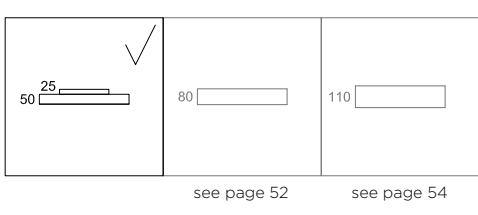

DIRECT/INDIRECT CODE	(mm)	W	Lm from 3000K/4000K
SBS/50/QA/330/DI	330x330x50	8	1340/1400
SBS/50/QA/570/DI	570x570x50	32	5360/5600
SBS/50/QA/850/DI	850x850x50	72	11160/12600

Delivered incl. 2 m self-locking suspensions