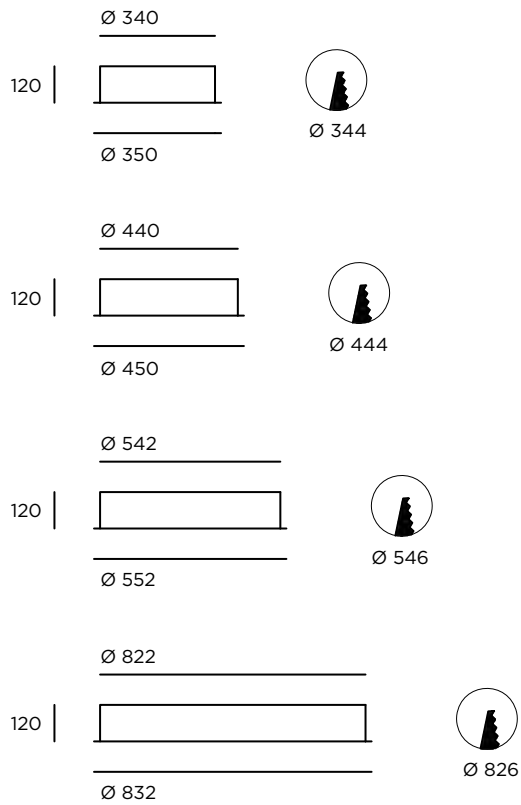

DIRECT CODE	Ø (mm)	W	Lm from 3000K/4000K
SBV/80/BE300	340	17	2680/2820
SBV/80/BE440	440	18	3020/3170
SBV/80/BE542	542	36	6120/6380
SBV/80/BE822	822	64	11980/13320

COLOR TEMPERATURE

3000K /3K
4000K /4K

OPTIC

PMMA OPAL /--
PRISMATIC /P

DIMMABLE OPTIONS

DALI, TOUCHDIM /DALI see page 223
WIRELESS /WRS see page 223

COLORS

	WHITE	/WH
	BLACK	/BL
	SILVER	/SI
	ANTRACIT	/AT
	GOLD	/GL
	BRONZE	/BR