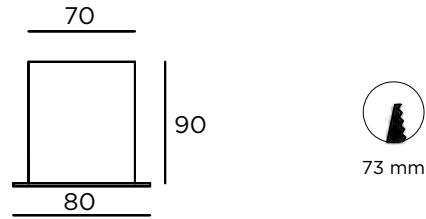

- A 1225 _____
- B 1507 _____
- C 1789 _____
- D 2071 _____

INSTALLATION

Recessed version
Suspended version see page 26
Ceiling version see page 110

CONNECTION

Non dimmable luminaires are delivered with 3-pole terminal block
Luminaires for dimming are delivered with 5-pole terminal block

MATERIAL

The body of the luminaire is curved extruded aluminium, powder coated finish

LIGHT SOURCE

LED Tridonic or TCI, min. 150Lm/W, 3000K or 4000K

DIFFUSER

PMMA OPAL
PRISMATIC

LIGHT DISTRIBUTION

Direct symmetrical

EMERGENCY LIGHTING

A unit with integrated emergency is an option

DIMMING

Most models can be delivered with ballast for dimming (TOUCHDIM, DALI)

DIRECT CODE	(mm)	W	Lm from 3000K/4000K
SBV/LO/SQ/AA	1225x1225x80	66	10720/11360
SBV/LO/SQ/AB	1225x1507x80	74	12060/12780
SBV/LO/SQ/AC	1225x1789x80	81	13400/14200
SBV/LO/SQ/AD	1225x2071x80	91	14740/15620
SBV/LO/SQ/BB	1507x1507x80	81	13400/14200
SBV/LO/SQ/BC	1507x1789x80	91	14740/15620
SBV/LO/SQ/BD	1507x2071x80	98	16080/17040
SBV/LO/SQ/CC	1789x1789x80	98	16080/17040
SBV/LO/SQ/CD	1789x2071x80	114	17420/18460
SBV/LO/SQ/DD	2071x2071x80	115	18760/19880

COLOR TEMPERATURE

3000K /3K
4000K /4K

OPTIC

PMMA OPAL /--
PRISMATIC /P

DIMMABLE OPTIONS

DALI, TOUCHDIM /DALI see page 223
WIRELESS /WRS see page 223

COLORS

	WHITE	/WH
	BLACK	/BL
	SILVER	/SI
	ANTRACIT	/AT
	GOLD	/GL
	BRONZE	/BR

ACCESSORIES

SCVLOPKK
END CAP
2PCS