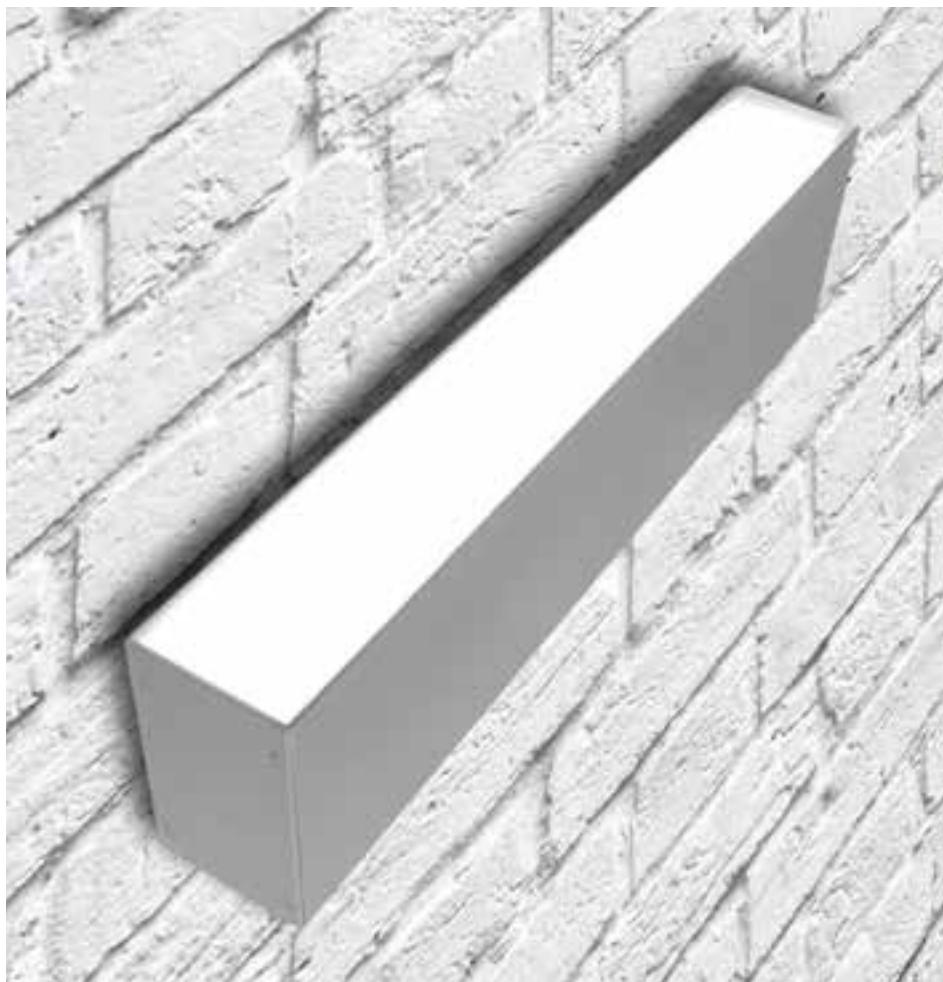

□ DUAL MINI

ARCHILIGHT