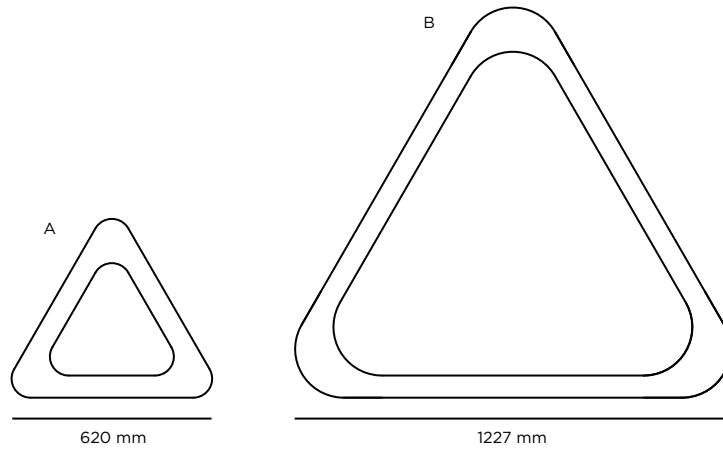

COLOR TEMPERATURE

3000K /3K
4000K /4K

OPTIC

PMMA OPAL /--
PRISMATIC /P

DIMMABLE OPTIONS

DALI, TOUCHDIM /DALI see page 223
WIRELESS /WRS see page 223

DIRECT CODE	(mm)	W	Lm from 3000K/4000K
SBC/80/PO/A	620x80	25	4020/4260
SBC/80/PO/B	1227x80	58	9380/9940

COLORS

	WHITE	/WH
	BLACK	/BL
	SILVER	/SI
	ANTRACIT	/AT
	GOLD	/GL
	BRONZE	/BR