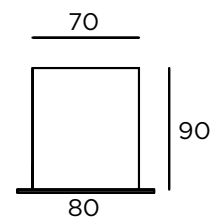

SUSPENDED, CEILING, RECESSED

ACCESSORIES

SBLOPKK
END CAP
2PCS

SPPKBO3075 (3X0,75)
SPPKBO5075 (5X0,75)
TRANSPARENT CABLE 2 METRES
WITH CEILING BOX

SPSP2
DIRECT CONNECTION 2 PCS

RECESSED

ACCESSORIES

SBLOPKK
END CAP
2PCS

SPPKBO3075 (3X0,75)
SPPKBO5075 (5X0,75)
TRANSPARENT CABLE 2 METRES
WITH CEILING BOX

SPSP2
DIRECT CONNECTION 2 PCS

73 mm