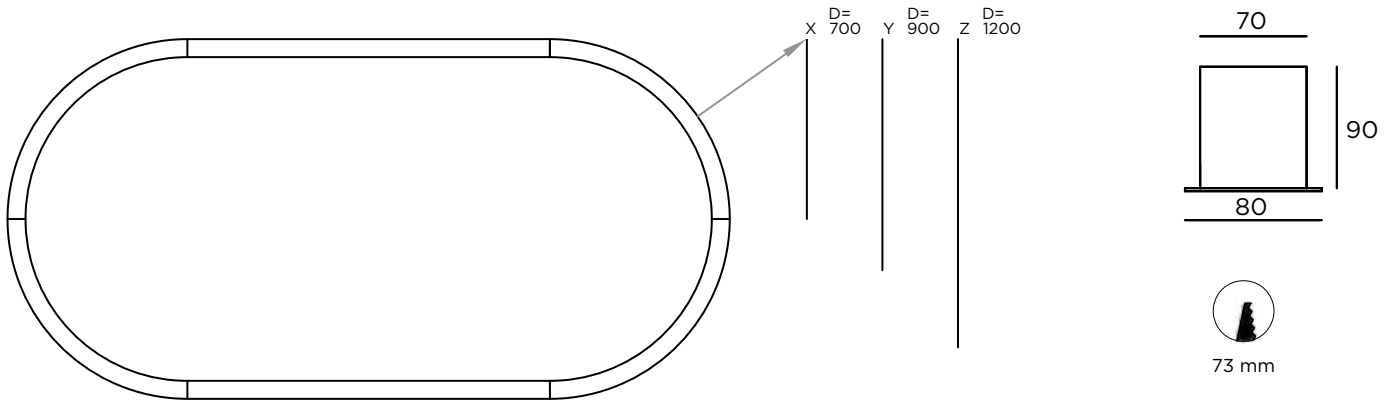

A 847

B 1129

C 1411

DIRECT CODE	(mm)	W	Lm from 3000K/4000K
SBV/80/OV/AX	700x1547x90	54	8710/9230
SBV/80/OV/AY	900x1747x90	62	10050/10650
SBV/80/OV/AZ	1200x2047x90	74	12060/12780
SBV/80/OV/BX	700x1829x90	62	10050/10650
SBV/80/OV/BY	900x2029x90	70	11390/12070
SBV/80/OV/BZ	1200x2329x90	81	13400/14200
SBV/80/OV/CX	700x2111x90	70	11390/12070
SBV/80/OV/CY	900x2311x90	78	12730/13490
SBV/80/OV/CZ	1200x2611x90	91	14740/15620

INSTALLATION

Recessed version
Suspended version see page 28
Ceiling version see page 112

CONNECTION

Non dimmable luminaires are delivered with 3-pole terminal block
Luminaires for dimming are delivered with 5-pole terminal block

MATERIAL

The body of the luminaire is curved extruded aluminium, powder coated finish

LIGHT SOURCE

LED Tridonic or TCI, min. 150Lm/W, 3000K or 4000K

DIFFUSER

PMMA OPAL
PRISMATIC

LIGHT DISTRIBUTION

Direct symmetrical

EMERGENCY LIGHTING

A unit with integrated emergency is an option

DIMMING

Most models can be delivered with ballast for dimming (TOUCHDIM, DALI)

COLOR TEMPERATURE

3000K /3K
4000K /4K

OPTIC

PMMA OPAL /--
PRISMATIC /P

DIMMABLE OPTIONS

DALI, TOUCHDIM /DALI see page 223
WIRELESS /WRS see page 223

COLORS

	WHITE	/WH
	BLACK	/BL
	SILVER	/SI
	ANTRACIT	/AT
	GOLD	/GL
	BRONZE	/BR