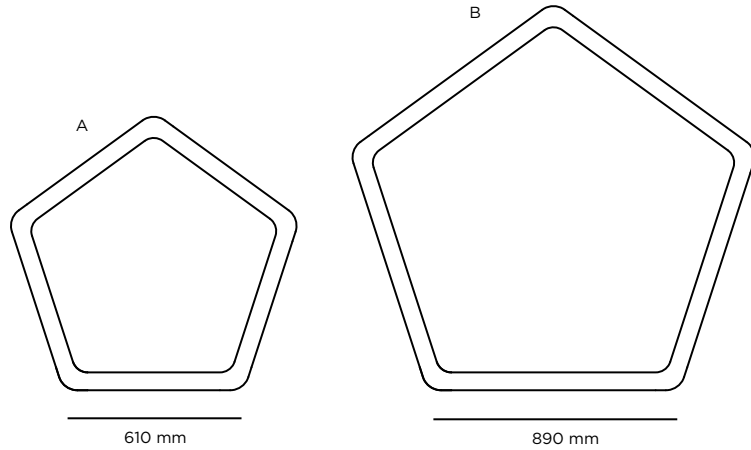

DIRECT CODE	(mm)	W	Lm from 3000K/4000K
SBS/80/PO/A	610x80	41	6700/7100
SBS/80/PO/B	890x80	62	10050/10650

DIRECT/INDIRECT CODE	(mm)	W	Lm from 3000K/4000K
SBS/80/PO/A/DI	610x80	41	6700/7100
SBS/80/PO/B/DI	890x80	62	10050/10650

COLOR TEMPERATURE	
3000K	/3K
4000K	/4K

OPTIC	
PMMA OPAL	/--
PRISMATIC	/P

DIMMABLE OPTIONS		
DALI, TOUCHDIM	/DALI	see page 223
WIRELESS	/WRS	see page 223

Delivered incl. 2 m self-locking suspensions

COLORS		
	WHITE	/WH
	BLACK	/BL
	SILVER	/SI
	ANTRACIT	/AT
	GOLD	/GL
	BRONZE	/BR

ACCESSORIES

- SPPKB03075 (3X0,75)
- SPPKB05075 (5X0,75)
- TRANSPARENT CABLE 2 METRES WITH CEILING BOX