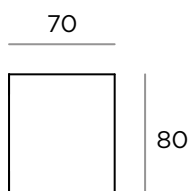

□ BELO_LO SUSPENDED, CEILING, RECESSED

INSTALLATION

recessed

CONNECTION

Non dimmable luminaires are delivered with 3-pole terminal block, through wired
Luminaires for dimming are delivered with 5-pole terminal block, through wired

MATERIAL

The body of the luminaire is extruded aluminium, eloxed or powder coated finish

LIGHT SOURCE

LED Tridonic or TCI, min. 125Lm/W, 3000K or 4000K

DIFFUSER

PMMA OPAL
PRISMATIC

LIGHT DISTRIBUTION

Direct symmetrical

EMERGENCY LIGHTING

A unit with integrated emergency is an option

DIMMING

All models can be delivered with ballast for dimming (TOUCHDIM, DALI)