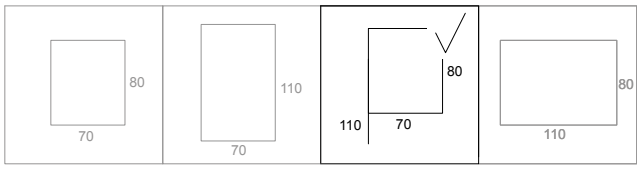

see page 16

see page 18

see page 24

DIRECT CODE	Ø (mm)	W	Lm from 3000K/4000K
SBS/110L/GI700	700	29	4690/4970
SBS/110L/GI900	900	37	6030/6390
SBS/110L/GI1220	1200	50	8040/8520
SBS/110L/GI1500	1500	66	10720/11360

DIRECT/INDIRECT CODE	Ø (mm)	W	Lm from 3000K/4000K
SBS/110L/GI700	700	29	4690/4970
SBS/110L/GI900	900	37	6030/6390
SBS/110L/GI1220	1200	50	8040/8520
SBS/110L/GI1500	1500	66	10720/11360

COLORS

	WHITE	/WH
	BLACK	/BL
	SILVER	/SI
	ANTRACIT	/AT
	GOLD	/GL
	BRONZE	/BR

ACCESSORIES

- SPPKBO3075 (3X0,75)
- SPPKBO5075 (5X0,75)
- TRANSPARENT CABLE 2 METRES WITH CEILING BOX