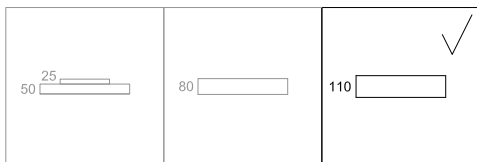

DIRECT/INDIRECT CODE	Ø (mm)	W	Lm from 3000K/4000K
SBS/110/BE440/DI	440	18	3020/3170
SBS/110/BE542/DI	542	36	6120/6380
SBS/110/BE822/DI	822	64	11980/13320
SBS/110/BE1110/DI	1110	87	16140/16500

Delivered incl. 2 m self-locking suspensions