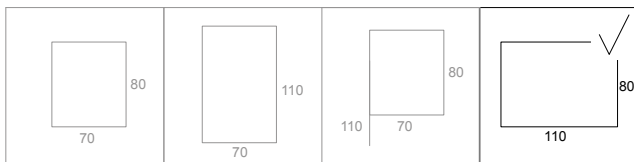

see page 16

see page 18

see page 20

INSTALLATION

Suspended version
Ceiling version see page 108
Recessed version see page 170

CONNECTION

Non dimmable luminaires are delivered with 3-pole terminal block
Luminaires for dimming are delivered with 5-pole terminal block

MATERIAL

The body of the luminaire is curved extruded aluminium, powder coated finish

LIGHT SOURCE

LED Tridonic or TCI, min. 150Lm/W, 3000K or 4000K

DIFFUSER

PMMA OPAL
PRISMATIC

LIGHT DISTRIBUTION

Direct symmetrical
Direct symmetrical / Passive indirect symmetrical, see page 223

EMERGENCY LIGHTING

A unit with integrated emergency is an option