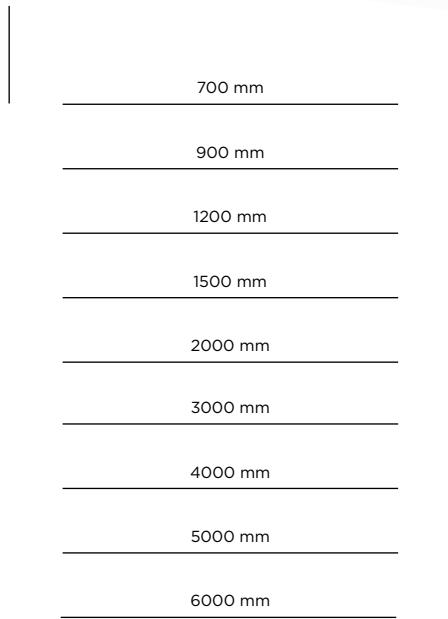

INSTALLATION

Ceiling version
Suspended version see page 16
Recessed version see page 168

CONNECTION

Non dimmable luminaires are delivered with 3-pole terminal block
Luminaires for dimming are delivered with 5-pole terminal block

MATERIAL

The body of the luminaire is curved extruded aluminium, powder coated finish

LIGHT SOURCE

LED Tridonic or TCI, min. 150Lm/W, 3000K or 4000K

DIFFUSER

PMMA OPAL
PRISMATIC

LIGHT DISTRIBUTION

Direct symmetrical

EMERGENCY LIGHTING

A unit with integrated emergency is an option

DIMMING

Most models can be delivered with ballast for dimming (TOUCHDIM, DALI)

DIRECT CODE	Ø (mm)	W	Lm from 3000K/4000K
SBC/GI700	700	29	4690/4970
SBC/GI900	900	37	6030/6390
SBC/GI1200	1200	50	8040/8520
SBC/GI1500	1500	66	10720/11360
SBC/GI2000	2000	82	13400/14200
SBC/GI3000	3000	132	21440/22720
SBC/GI4000	4000	164	26800/28400
SBC/GI5000	5000	230	37520/39760
SBC/GI6000	6000	263	42880/45400

COLOR TEMPERATURE

3000K /3K
4000K /4K

OPTIC

PMMA OPAL /--
PRISMATIC /P

DIMMABLE OPTIONS

DALI, TOUCHDIM /DALI see page 223
WIRELESS /WRS see page 223