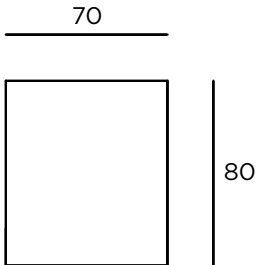

DIRECT CODE	(mm)	W	Lm from 3000K/4000K
SCCXL60	595x70x80	9	1340/1420
SCCXL90	850x70x80	13	2010/2130
SCCXL120	1135x70x80	17	2680/2840
SCCXL150	1415x70x80	21	3350/3550
SCCXL170	1700x70x80	26	4020/4260
SCCXL200	1980x70x80	29	4690/4970
SCCXL230	2265x70x80	33	5360/5680
SCCXL280	2825x70x80	41	6700/7100