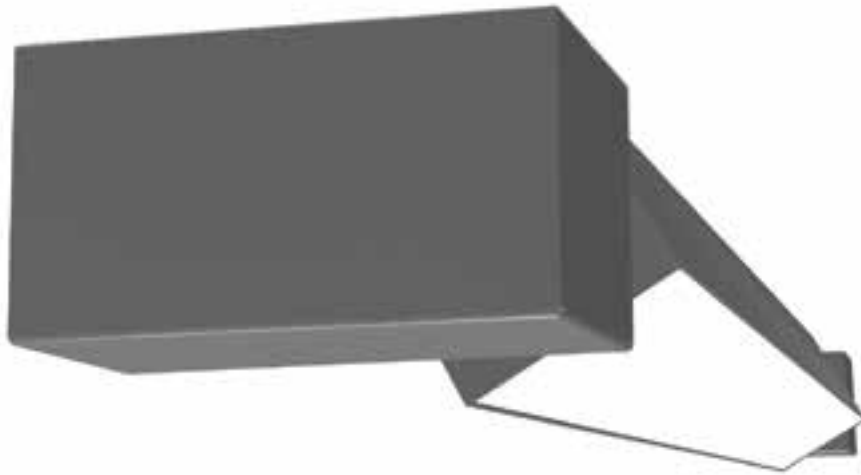

COLOR TEMPERATURE

3000K /3K
4000K /4K

OPTIC

PMMA OPAL /--
PRISMATIC /P

DIMMABLE OPTIONS

DALI, TOUCHDIM /DALI see page 223
WIRELESS /WRS see page 223

DIRECT CODE	(mm)	W	Lm from 3000K/4000K
SCRW130LED	703	9	1260/1340
SCRW250LED	703	17	2100/2260
SCRW195LED	978	13	1890/2010
SCRW375LED	978	26	3150/3390
SCRW260LED	1263	18	2520/2680
SCRW500LED	1263	34	4200/4520
SCRW325LED	1543	22	3150/3350
SCRW625LED	1543	43	5250/5650

COLORS

	ELOX	/...
	WHITE	/WH
	BLACK	/BL
	SILVER	/SI
	ANTRACIT	/AT
	GOLD	/GL
	BRONZE	/BR

ACCESSORIES