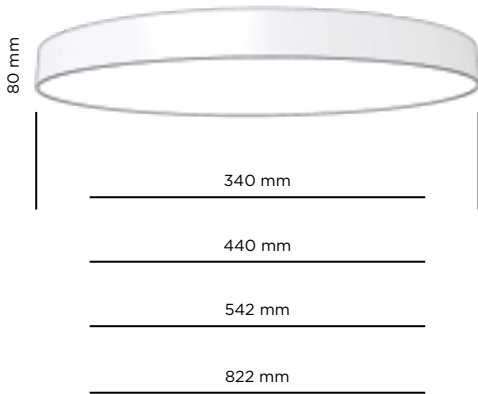

INSTALLATION

Ceiling version
Suspended version see page 40
Recessed version see page 166

CONNECTION

Non dimmable luminaires are delivered with 3-pole terminal block
Luminaires for dimming are delivered with 5-pole terminal block

MATERIAL

The body of the luminaire is curved extruded aluminium, powder coated finish

LIGHT SOURCE

LED Tridonic or TCI, min. 150Lm/W, 3000K or 4000K

DIFFUSER

PMMA OPAL
PRISMATIC

LIGHT DISTRIBUTION

Direct symmetrical
Direct symmetrical / Passive indirect symmetrical, see page 223

EMERGENCY LIGHTING

A unit with integrated emergency is an option

DIMMING

Most models can be delivered with ballast for dimming (TOUCHDIM, DALI)

DIRECT CODE	Ø (mm)	W	Lm from 3000K/4000K
SBC/80/BE300	340	17	2680/2820
SBC/80/BE440	440	18	3020/3170
SBC/80/BE542	542	36	6120/6380
SBC/80/BE822	822	64	11980/13320

DIRECT CODE	Ø (mm)	W	Lm from 3000K/4000K
SBC/80/BE300/DI	340	17	2680/2820
SBC/80/BE440/DI	440	18	3020/3170
SBC/80/BE542/DI	542	36	6120/6380
SBC/80/BE822/DI	822	64	11980/13320

COLOR TEMPERATURE

3000K /3K
4000K /4K

OPTIC

PMMA OPAL /--
PRISMATIC /P

DIMMABLE OPTIONS

DALI, TOUCHDIM /DALI see page 223
WIRELESS /WRS see page 223