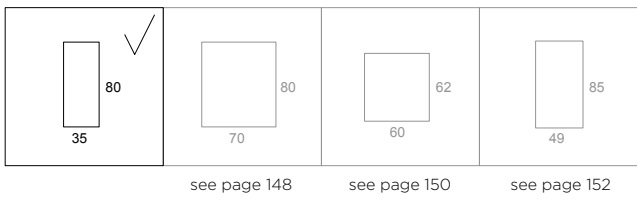

DIRECT CODE	(mm)	W	Lm from 3000K/4000K
SCCS90	850x35x80	12,3	2010/2130
SCCS120	1135x35x80	16,4	2680/2840
SCCS150	1415x35x80	20,5	3350/3550

COLOR TEMPERATURE

3000K	/3K
4000K	/4K

OPTIC

PMMA OPAL	/--
PRISMATIC	/P

DIMMABLE OPTIONS

DALI, TOUCHDIM	/DALI	see page 223
WIRELESS	/WRS	see page 223

ACCESSORIES

COLORS

	WHITE	/WH
	BLACK	/BL
	SILVER	/SI
	ANTRACIT	/AT
	GOLD	/GL
	BRONZE	/BR