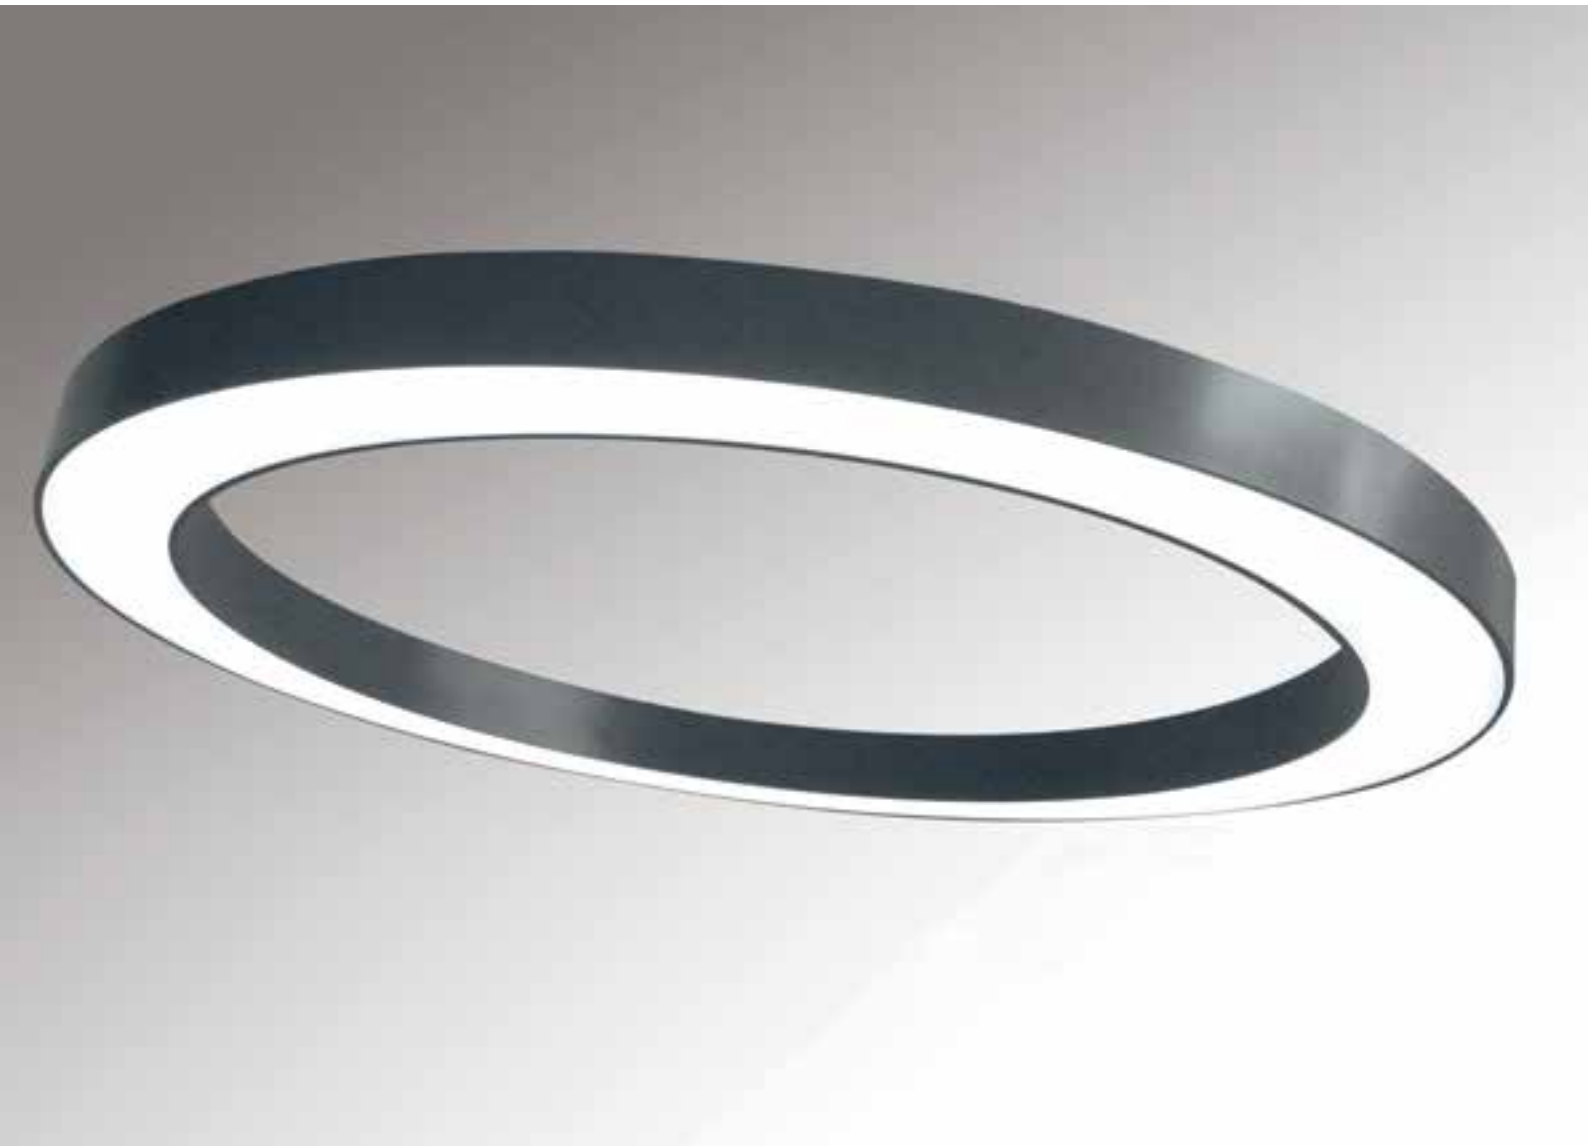

□ BELO_GI_110/80 CEILING

ARCHILIGHT