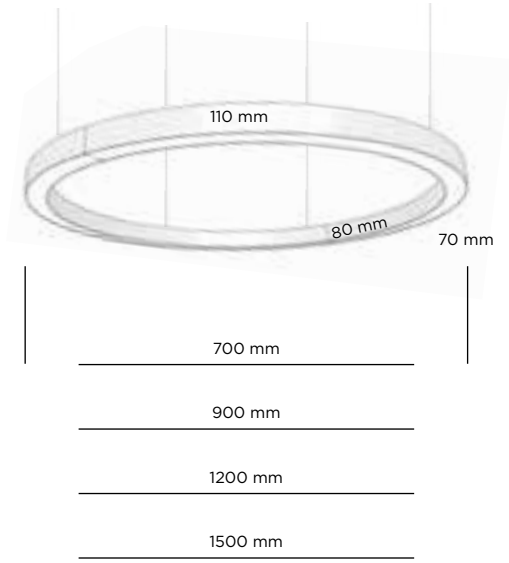

COLOR TEMPERATURE

3000K /3K
4000K /4K

OPTIC

PMMA OPAL /--
PRISMATIC /P

DIMMABLE OPTIONS

DALI, TOUCHDIM /DALI see page 223
WIRELESS /WRS see page 223

Delivered incl. 2 m self-locking suspensions