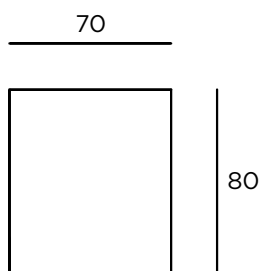

Delivered incl. 2 m self-locking suspensions

ACCESSORIES

see page 60

see page 62

see page 64

□ CUBUS_XL SUSPENDED

ARCHILIGHT

INSTALLATION