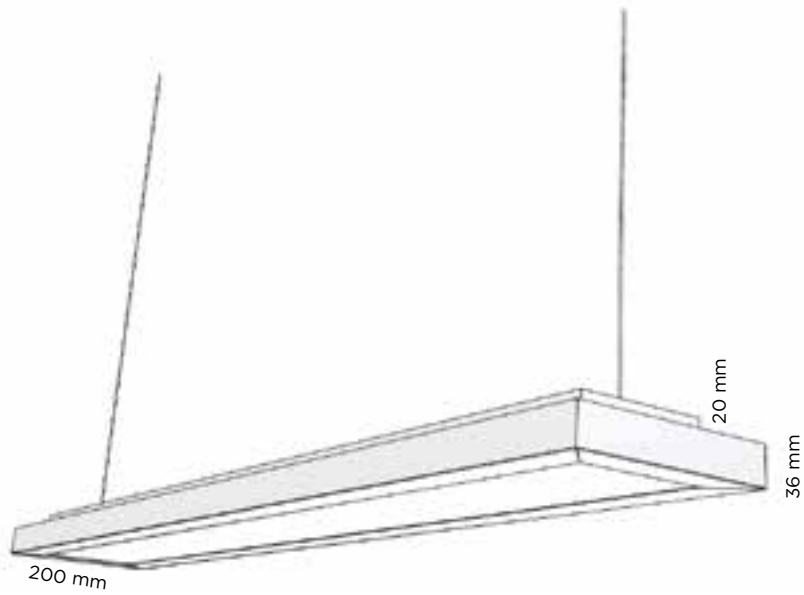

COLOR TEMPERATURE

3000K /3K
4000K /4K

OPTIC

PMMA OPAL /--
PRISMATIC /P

DIMMABLE OPTIONS

DALI, TOUCHDIM /DALI see page 223
WIRELESS /WRS see page 223

DIRECT CODE	(mm)	W	Lm from 3000K/4000K
SFS2500	1200x200x36	33	5360/5680
SFS2625	1500x200x36	41	6700/7100

DIRECT/INDIRECT CODE	(mm)	W	Lm from 3000K/4000K
SFS2500/DI	1200x200x36	55	7110/7820
SFS2625/DI	1500x200x36	62	8400/8980

Delivered incl. 2 m self-locking suspensions

COLORS

	ELOX	/...
	WHITE	/WH
	BLACK	/BL
	SILVER	/SI
	ANTRACIT	/AT
	GOLD	/GL
	BRONZE	/BR

ACCESSORIES

	75	SPPKBO3075 (3X0,75) SPPKBO5075 (5X0,75) TRANSPARENT CABLE 2 METRES WITH CEILING BOX
	25