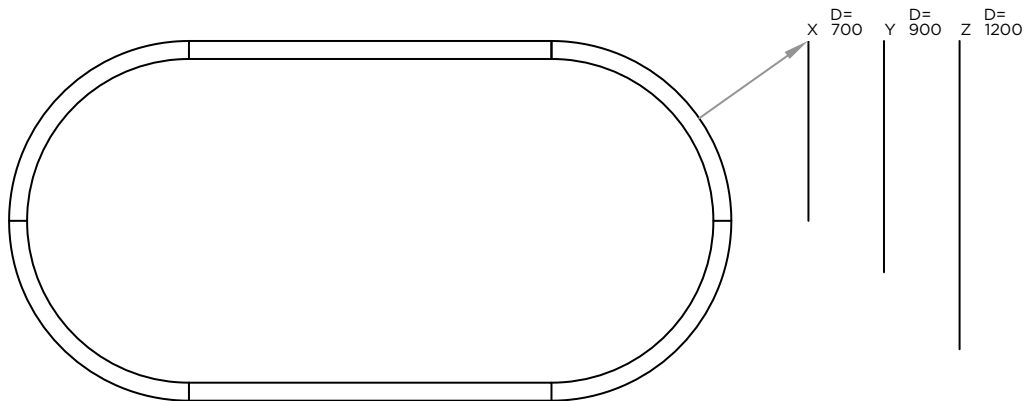

A 847 _____

B 1129 _____

C 1411 _____

DIRECT CODE	(mm)	W	Lm from 3000K/4000K
SBS/80/OV/AX	700x1547x80	54	8710/9230
SBS/80/OV/AY	900x1747x80	62	10050/10650
SBS/80/OV/AZ	1200x2047x80	74	12060/12780
SBS/80/OV/BX	700x1829x80	62	10050/10650
SBS/80/OV/BY	900x2029x80	70	11390/12070
SBS/80/OV/BZ	1200x2329x80	81	13400/14200
SBS/80/OV/CX	700x2111x80	70	11390/12070
SBS/80/OV/CY	900x2311x80	78	12730/13490
SBS/80/OV/CZ	1200x2611x80	91	14740/15620

DIRECT/INDIRECT CODE	(mm)	W	Lm from 3000K/4000K
SBS/80/OV/AX/DI	700x1547x80	54	8710/9230
SBS/80/OV/AY/DI	900x1747x80	62	10050/10650
SBS/80/OV/AZ/DI	1200x2047x80	74	12060/12780
SBS/80/OV/BX/DI	700x1829x80	62	10050/10650
SBS/80/OV/BY/DI	900x2029x80	70	11390/12070
SBS/80/OV/BZ/DI	1200x2329x80	81	13400/14200
SBS/80/OV/CX/DI	700x2111x80	70	11390/12070
SBS/80/OV/CY/DI	900x2311x80	78	12730/13490
SBS/80/OV/CZ/DI	1200x2611x80	91	14740/15620

COLOR TEMPERATURE

3000K /3K
4000K /4K

OPTIC

PMMA OPAL /--
PRISMATIC /P

DIMMABLE OPTIONS

DALI, TOUCHDIM /DALI see page 223
WIRELESS /WRS see page 223

COLORS

	WHITE	/WH
	BLACK	/BL
	SILVER	/SI
	ANTRACIT	/AT
	GOLD	/GL
	BRONZE	/BR

ACCESSORIES

- SPPKBO3075 (3X0,75)
- SPPKBO5075 (5X0,75)
- TRANSPARENT CABLE 2 METRES WITH CEILING BOX

Delivered incl. 2 m self-locking suspensions