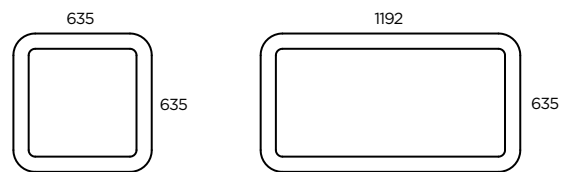

- A 1225 _____
- B 1507 _____
- C 1789 _____
- D 2071 _____

DIRECT CODE	(mm)	W	Lm from 3000K/4000K
SBS/80/SQ/600	635x635x80	33	5360/5680
SBS/80/SQ/1200	1192x635x80	50	8040/8520
SBS/80/SQ/AA	1225x1225x80	66	10720/11360
SBS/80/SQ/AB	1225x1507x80	74	12060/12780
SBS/80/SQ/AC	1225x1789x80	81	13400/14200
SBS/80/SQ/AD	1225x2071x80	91	14740/15620
SBS/80/SQ/BB	1507x1507x80	81	13400/14200
SBS/80/SQ/BC	1507x1789x80	91	14740/15620
SBS/80/SQ/BD	1507x2071x80	98	16080/17040
SBS/80/SQ/CC	1789x1789x80	98	16080/17040
SBS/80/SQ/CD	1789x2071x80	114	17420/18460
SBS/80/SQ/DD	2071x2071x80	115	18760/19880

DIRECT/ INDIRECT CODE	(mm)	W	Lm from 3000K/4000K
SBS/80/SQ/600/DI	635x635x80	33	5360/5680
SBS/80/SQ/1200/DI	1192x635x80	50	8040/8520
SBS/80/SQ/AA/DI	1225x1225x80	66	10720/11360
SBS/80/SQ/AB/DI	1225x1507x80	74	12060/12780
SBS/80/SQ/AC/DI	1225x1789x80	81	13400/14200
SBS/80/SQ/AD/DI	1225x2071x80	91	14740/15620
SBS/80/SQ/BB/DI	1507x1507x80	81	13400/14200
SBS/80/SQ/BC/DI	1507x1789x80	91	14740/15620
SBS/80/SQ/BD/DI	1507x2071x80	98	16080/17040
SBS/80/SQ/CC/DI	1789x1789x80	98	16080/17040
SBS/80/SQ/CD/DI	1789x2071x80	114	17420/18460
SBS/80/SQ/DD/DI	2071x2071x80	115	18760/19880

COLOR TEMPERATURE

3000K	/3K
4000K	/4K

OPTIC

PMMA OPAL	/--
PRISMATIC	/P

DIMMABLE OPTIONS

DALI, TOUCHDIM	/DALI	see page 223
WIRELESS	/WRS	see page 223

COLORS

	WHITE	/WH
	BLACK	/BL
	SILVER	/SI
	ANTRACIT	/AT
	GOLD	/GL
	BRONZE	/BR

ACCESSORIES

	SPPKB03075 (3X0,75)
	SPPKB05075 (5X0,75)
	TRANSPARENT CABLE 2 METRES WITH CEILING BOX

Delivered incl. 2 m self-locking suspensions