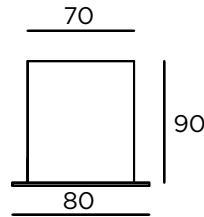

INSTALLATION

Recessed version
Suspended version see page 16
Ceiling version see page 102

CONNECTION

Non dimmable luminaires are delivered with 3-pole terminal block
Luminaires for dimming are delivered with 5-pole terminal block

MATERIAL

The body of the luminaire is curved extruded aluminium, powder coated finish

LIGHT SOURCE

LED Tridonic or TCI, min. 150Lm/W, 3000K or 4000K

DIFFUSER

PMMA OPAL
PRISMATIC

LIGHT DISTRIBUTION

Direct symmetrical

EMERGENCY LIGHTING

A unit with integrated emergency is an option

DIMMING

Most models can be delivered with ballast for dimming (TOUCHDIM, DALI)

DIRECT CODE	Ø (mm)	W	Lm from 3000K/4000K
SBV/GI700	700	29	4690/4970
SBV/GI900	900	37	6030/6390
SBV/GI1220	1200	50	8040/8520
SBV/GI1500	1500	66	10720/11360
SBV/GI2000	2000	82	13400/14200
SBV/GI3000	3000	132	21440/22720
SBV/GI4000	4000	164	26800/28400
SBV/GI5000	5000	230	37520/39760
SBV/GI6000	6000	263	42880/45400