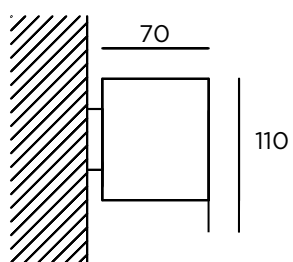

ARCHILIGHT