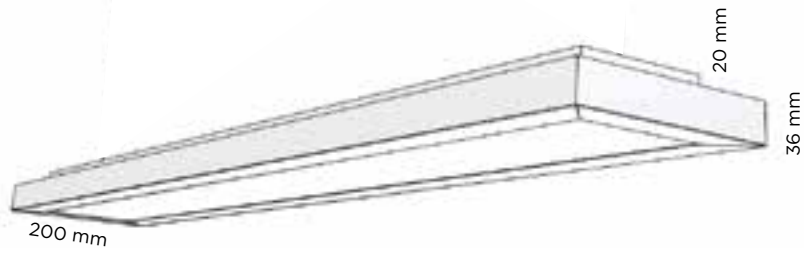

DIRECT CODE	(mm)	W	Lm from 3000K/4000K
SFC2500	1200x200x36	32.8	5360/5680
SFC2625	1500x200x36	41	6700/7100

COLOR TEMPERATURE

3000K	/3K
4000K	/4K

OPTIC

PMMA OPAL	/--
PRISMATIC	/P

DIMMABLE OPTIONS

DALI, TOUCHDIM	/DALI	see page 223
WIRELESS	/WRS	see page 223

COLORS

	ELOX	/...
	WHITE	/WH
	BLACK	/BL
	SILVER	/SI
	ANTRACIT	/AT
	GOLD	/GL
	BRONZE	/BR