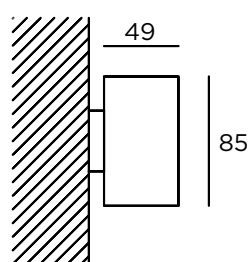

□ DUAL MINI

ARCHILIGHT