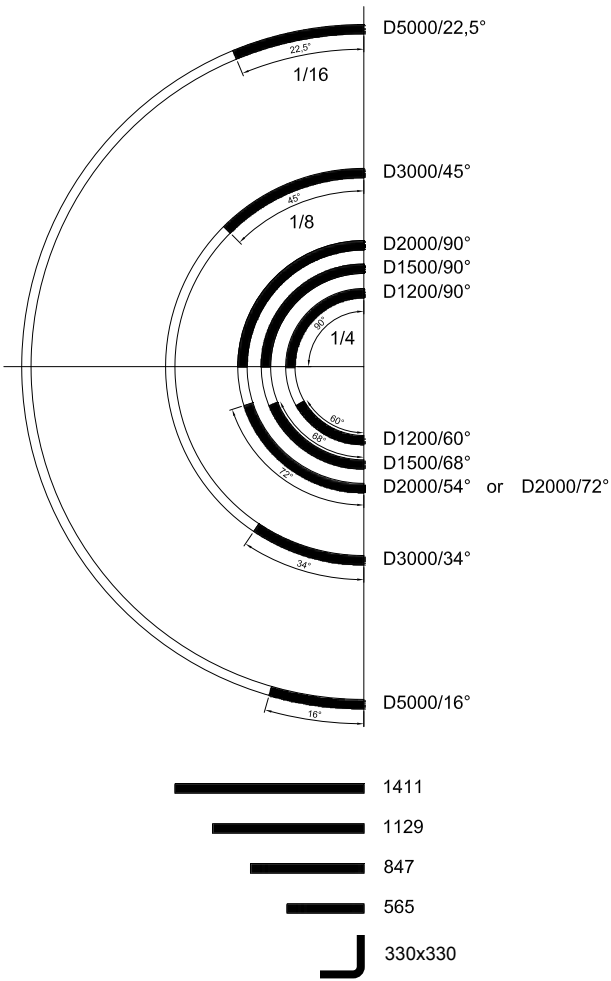

□ BELO_LO SUSPENDED, CEILING, RECESSED

CODE SUSPENDED	CODE CEILING	CODE RECESSED	W	Lm from 3000K/4000K
SBS/LO/5000/22,5°	SBC/LO/5000/22,5°	SBV/LO/5000/22,5°	14	2170 / 2310
SBS/LO/3000/45°	SBC/LO/3000/45°	SBV/LO/3000/45°	16	2480 / 2640
SBS/LO/2000/90°	SBC/LO/2000/90°	SBV/LO/2000/90°	20	3100 / 3300
SBS/LO/1500/90	SBC/LO/1500/90	SBV/LO/1500/90	16	2480 / 2640
SBS/LO/1200/90°	SBC/LO/1200/90°	SBV/LO/1200/90°	12	1860 / 1980
SBS/LO/1200/60°	SBC/LO/1200/60°	SBV/LO/1200/60°	8	1240 / 1320
SBS/LO/1500/68°	SBC/LO/1500/68°	SBV/LO/1500/68°	12	1860 / 1980
SBS/LO/2000/54°	SBC/LO/2000/54°	SBV/LO/2000/54°	12	1860 / 1980
SBS/LO/2000/72°	SBC/LO/2000/72°	SBV/LO/2000/72°	16	2480 / 2640
SBS/LO/3000/34°	SBC/LO/3000/34°	SBV/LO/3000/34°	12	1860 / 1980
SBS/LO/5000/16°	SBC/LO/5000/16°	SBV/LO/5000/16°	10	1550 / 1650
SBS/LO/0000/1411	SBC/LO/0000/1411	SBV/LO/0000/1411	20	3100 / 3300
SBS/LO/0000/1129	SBC/LO/0000/1129	SBV/LO/0000/1129	16	2480 / 2640
SBS/LO/0000/847	SBC/LO/0000/847	SBV/LO/0000/847	12	1860 / 1980
SBS/LO/0000/847	SBC/LO/0000/847	SBV/LO/0000/847	8	1240 / 1320
SBS/LO/0000/90°	SBC/LO/0000/90°	SBV/LO/0000/90°	8	1240 / 1320

ARCHILIGHT

COLORS

	ELOX	/..
	WHITE	/WH
	BLACK	/BL
	SILVER	/SI
	ANTRACIT	/AT
	GOLD	/GL
	BRONZE	/BR

COLOR TEMPERATURE

3000K	/3K
4000K	/4K

OPTIC

PMMA OPAL	/--
PRISMATIC	/P

DIMMABLE OPTIONS

DALI, TOUCHDIM	/DALI	see page 223
WIRELESS	/WRS	see page 223