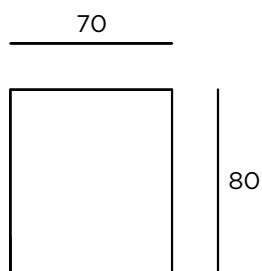

ARCHILIGHT