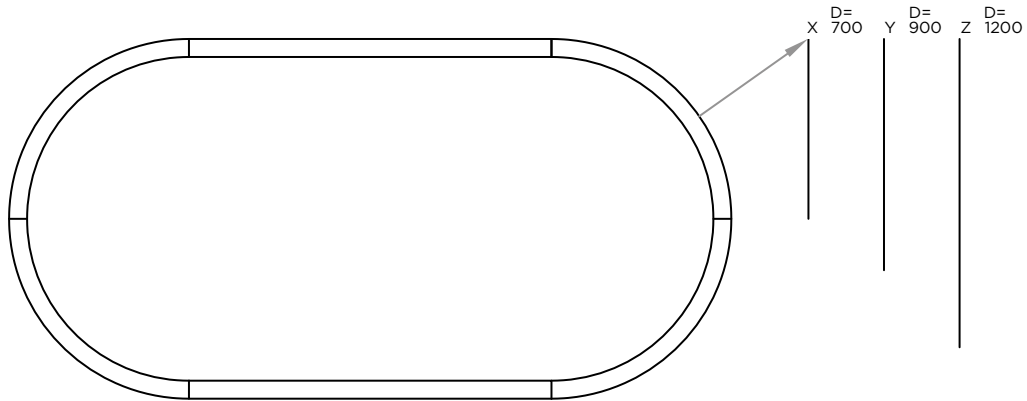

A 847 _____

B 1129 _____

C 1411 _____

DIRECT CODE	(mm)	W	Lm from 3000K/4000K
SBC/80/OV/AX	700x1547x80	54	8710/9230
SBC/80/OV/AY	900x1747x80	62	10050/10650
SBC/80/OV/AZ	1200x2047x80	74	12060/12780
SBC/80/OV/BX	700x1829x80	62	10050/10650
SBC/80/OV/BY	900x2029x80	70	11390/12070
SBC/80/OV/BZ	1200x2329x80	81	13400/14200
SBC/80/OV/CX	700x2111x80	70	11390/12070
SBC/80/OV/CY	900x2311x80	78	12730/13490
SBC/80/OV/CZ	1200x2611x80	91	14740/15620

COLOR TEMPERATURE

3000K /3K
4000K /4K

OPTIC

PMMA OPAL /--
PRISMATIC /P

DIMMABLE OPTIONS

DALI, TOUCHDIM /DALI see page 223
WIRELESS /WRS see page 223

COLORS

	WHITE	/WH
	BLACK	/BL
	SILVER	/SI
	ANTRACIT	/AT
	GOLD	/GL
	BRONZE	/BR