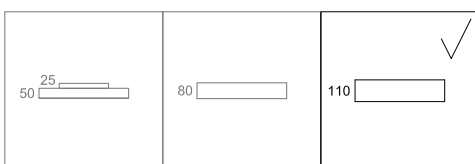

COLORS

	WHITE	/WH
	BLACK	/BL
	SILVER	/SI
	ANTRACIT	/AT
	GOLD	/GL
	BRONZE	/BR

see page 138

see page 140