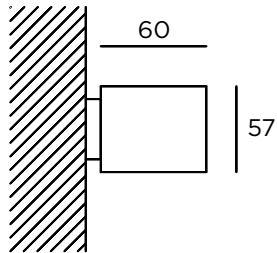

DIRECT CODE	(mm)	W	Lm from 3000K/4000K
SLW130	585x57x70	8	1500/1580
SLW250	585x57x70	14	2340/2450
SLW195	860x57x70	13	2250/2370
SLW375	860x57x70	21	3510/3690
SLW260	1145x57x70	16	3000/3160
SLW500	1145x57x70	28	4680/4900
SLW325	1425x57x70	21	3750/3950
SLW625	1425x57x70	35	5850/6150
SLW2x195	1710x57x70	26	4500/4740
SLW2x375	1710x57x70	42	700/7380
SLW2x230	1990x57x70	29	5250/5530
SLW2x440	1990x57x70	49	8190/8610
SLW2x260	2280x57x70	32	6000/6320
SLW2x500	2280x57x70	56	9360/9800
SLW2x325	2840x57x70	42	7500/7900
SLW2x625	2840x57x70	70	11700/12300

ACCESSORIES

COLOR TEMPERATURE

3000K /3K
4000K /4K

OPTIC

PMMA OPAL /--

DIMMABLE OPTIONS

DALI, TOUCHDIM /DALI see page 223
WIRELESS /WRS see page 223

COLORS

ELOX /...