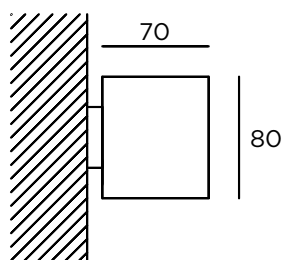

ARCHILIGHT