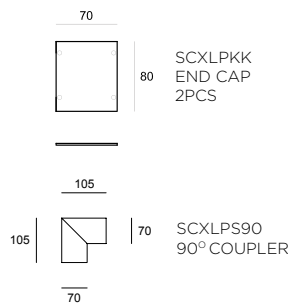

ACCESSORIES