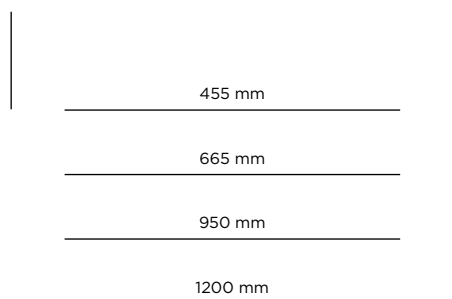

DIRECT CODE	Ø (mm)	W	Lm from 3000K/4000K
SBV/GI455	455	17	2680/2840
SBV/GI665	665	26	4020/4260
SBV/GI950	950	37	6030/6390
SBV/GI1200	1200	50	8040/8520

INSTALLATION

Recessed version
Suspended version see page 24
Ceiling version see page 108

CONNECTION

Non dimmable luminaires are delivered with 3-pole terminal block
Luminaires for dimming are delivered with 5-pole terminal block

MATERIAL

The body of the luminaire is curved extruded aluminium, powder coated finish

LIGHT SOURCE

LED Tridonic or TCI, min. 150Lm/W, 3000K or 4000K

DIFFUSER

PMMA OPAL
PRISMATIC

LIGHT DISTRIBUTION

Direct symmetrical

EMERGENCY LIGHTING

A unit with integrated emergency is an option

DIMMING

Most models can be delivered with ballast for dimming (TOUCHDIM, DALI)

COLOR TEMPERATURE

3000K /3K
4000K /4K

OPTIC

PMMA OPAL /--
PRISMATIC /P

DIMMABLE OPTIONS

DALI, TOUCHDIM /DALI see page 223
WIRELESS /WRS see page 223

COLORS

	WHITE	/WH
	BLACK	/BL
	SILVER	/SI
	ANTRACIT	/AT
	GOLD	/GL
	BRONZE	/BR