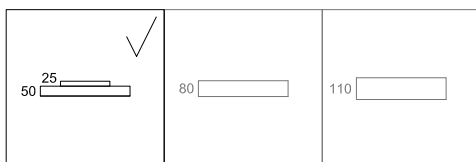

see page 128

see page 130

□ BELO_BE_80 CEILING

ARCHILIGHT

INSTALLATION

Ceiling version
Suspended version see page 40
Recessed version see page 166

CONNECTION

Non dimmable luminaires are delivered with 3-pole terminal block
Luminaires for dimming are delivered with 5-pole terminal block