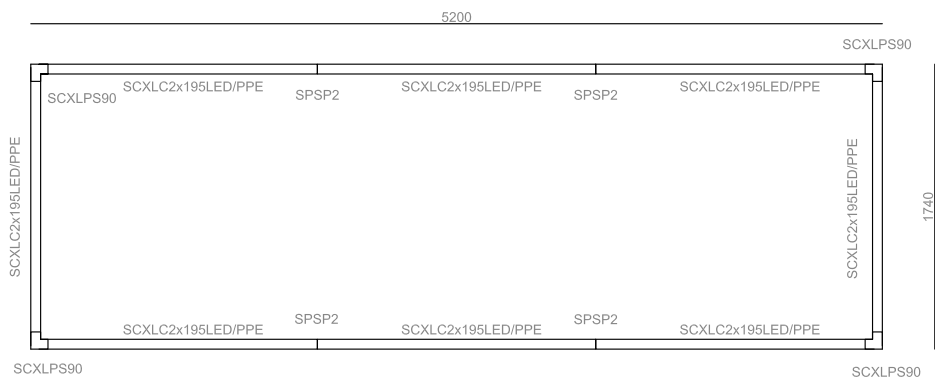

2. SUSPENDED / CEILING / RECESSED