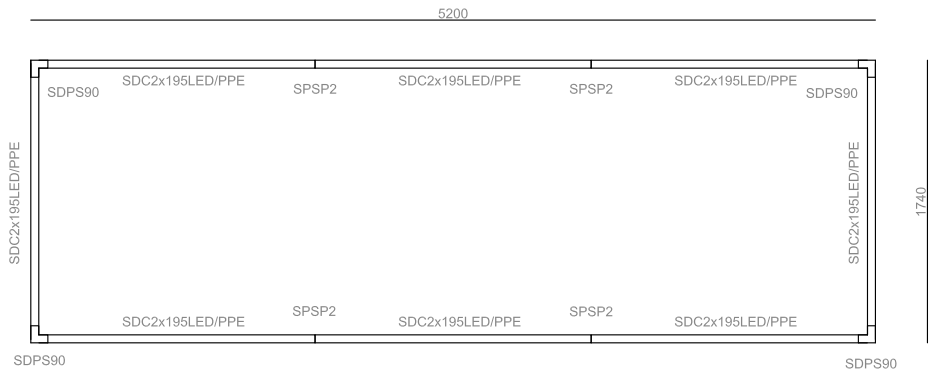

2. SUSPENDED / CEILING