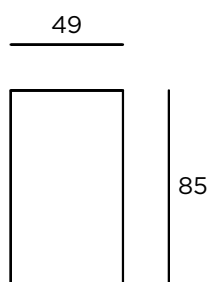

ARCHILIGHT