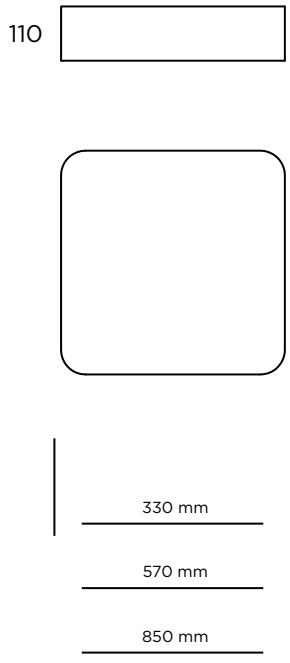

DIRECT CODE	(mm)	W	Lm from 3000K/4000K
SBS/110/BE/SQ/330	330x330x50	8	1340/1400
SBS/110/BE/SQ/570	570x570x50	32	5360/5600
SBS/110/BE/SQ/850	850x850x50	72	11160/12600

DIRECT/INDIRECT CODE	(mm)	W	Lm from 3000K/4000K
SBS/110/BE/SQ/330/DI	330x330x50	8	1340/1400
SBS/110/BE/SQ/570/DI	570x570x50	32	5360/5600
SBS/110/BE/SQ/850/DI	850x850x50	72	11160/12600

Delivered incl. 2 m self-locking suspensions