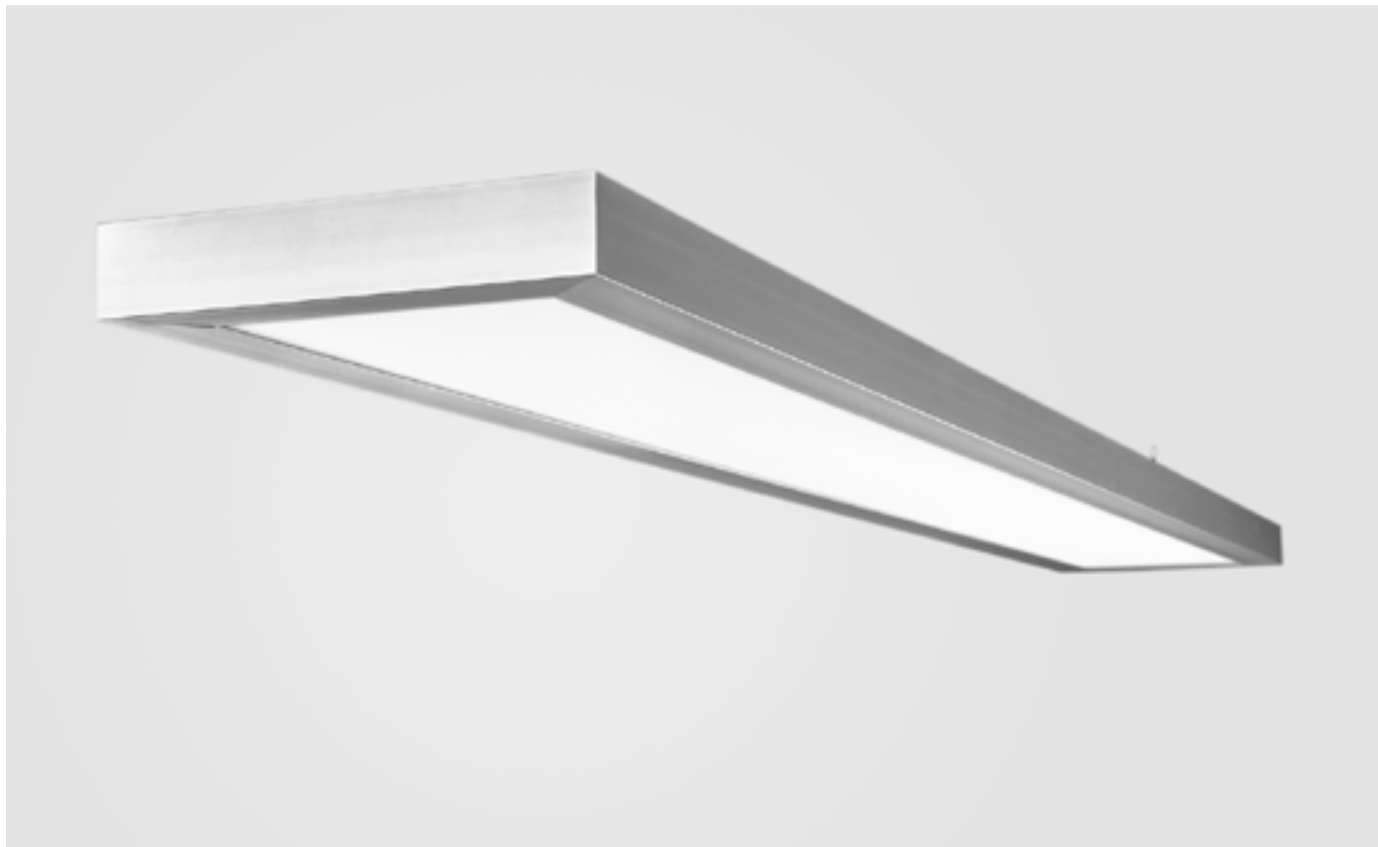

□ FLAT 200 CEILING

INSTALLATION

Ceiling version
Suspended version see page 72

CONNECTION

Non dimmable luminaires are delivered with 3-pole terminal block
Luminaires for dimming are delivered with 5-pole terminal block

MATERIAL

The body of the luminaire is extruded aluminium, eloxed or powder coated finish

LIGHT SOURCE

LED Tridonic or TCI, min. 150Lm/W, 3000K or 4000K

DIFFUSER

PMMA OPAL
PRISMATIC

LIGHT DISTRIBUTION

Direct symmetrical

EMERGENCY LIGHTING

A unit with integrated emergency is an option

DIMMING

Most models can be delivered with ballast for dimming (TOUCHDIM, DALI)