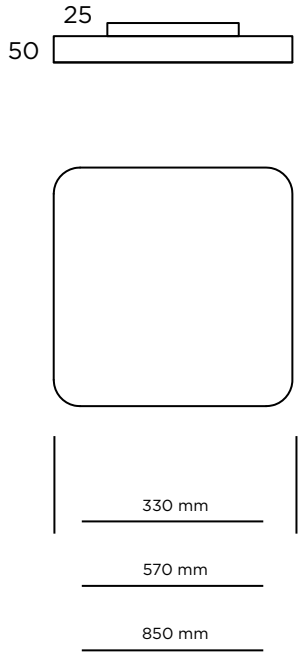

DIRECT CODE	(mm)	W	Lm from 3000K/4000K
SBS/50/BE/SQ/330	330x330x50	8	1340/1400
SBS/50/BE/SQ/570	570x570x50	32	5360/5600
SBS/50/BE/SQ/850	850x850x50	72	11160/12600

DIRECT/INDIRECT CODE	(mm)	W	Lm from 3000K/4000K
SBS/50/BE/SQ/330/DI	330x330x50	8	1340/1400
SBS/50/BE/SQ/570/DI	570x570x50	32	5360/5600
SBS/50/BE/SQ/850/DI	850x850x50	72	11160/12600

Delivered incl. 2 m self-locking suspensions