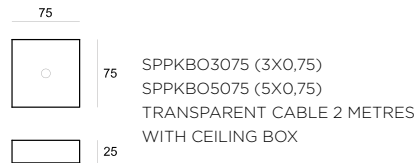

Delivered incl. 2 m self-locking suspensions

ACCESSORIES

see page 60

see page 62

see page 64

□ CUBUS_XL SUSPENDED

ARCHILIGHT

INSTALLATION