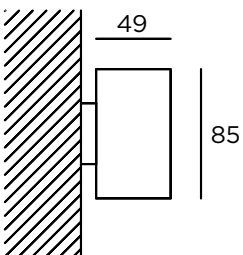

INSTALLATION

Wall version
Ceiling version see page 152
Suspended version see page 64
System version see page 206

CONNECTION

Non dimmable luminaires are delivered with 3-pole terminal block
Luminaires for dimming are delivered with 5-pole terminal block

MATERIAL

The body of the luminaire is extruded aluminium, eloxed or powder coated finish

LIGHT SOURCE

LED Tridonic or TCI, min. 150Lm/W, 3000K or 4000K

DIFFUSER

PMMA OPAL
PRISMATIC

LIGHT DISTRIBUTION

Direct symmetrical
Direct symmetrical / active indirect symmetrical

EMERGENCY LIGHTING

A unit with integrated emergency is an option

DIMMING

Most models can be delivered with ballast for dimming (TOUCHDIM, DALI)

COLOR TEMPERATURE

3000K /3K
4000K /4K

OPTIC

PMMA OPAL /--
PRISMATIC /P

DIMMABLE OPTIONS

DALI, TOUCHDIM /DALI see page 223
WIRELESS /WRS see page 223

COLORS

	ELOX	/...
	WHITE	/WH
	BLACK	/BL
	SILVER	/SI
	ANTRACIT	/AT
	GOLD	/GL
	BRONZE	/BR

ACCESSORIES

49

85
SDPKK
END CAP
2PCS