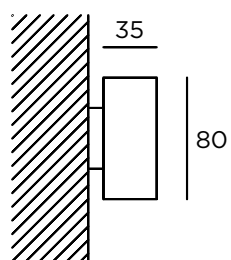

ARCHILIGHT