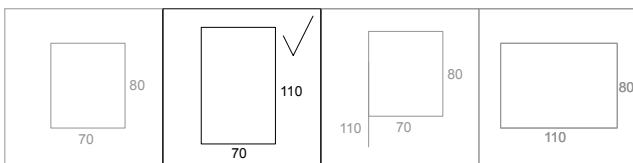

see page 16

see page 20

see page 24