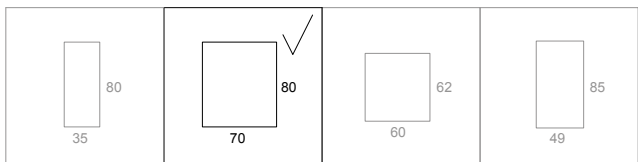

ACCESSORIES

see page 58

see page 62

see page 64