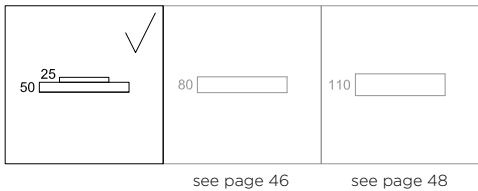

DIRECT/INDIRECT CODE	(mm)	W	Lm from 3000K/4000K
SBS/50/BE/SQ/330/DI	330x330x50	8	1340/1400
SBS/50/BE/SQ/570/DI	570x570x50	32	5360/5600
SBS/50/BE/SQ/850/DI	850x850x50	72	11160/12600

Delivered incl. 2 m self-locking suspensions