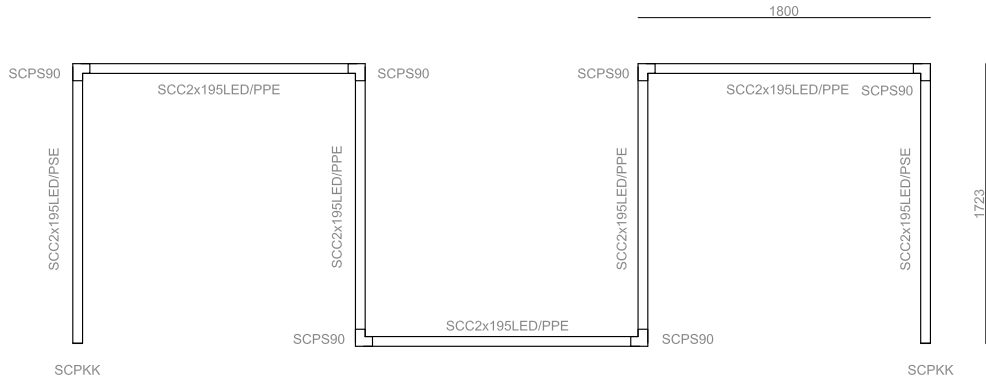

EXAMPLES OF ASSEMBLY CUBUS SYSTEM

1. SUSPENDED / CEILING / RECESSED