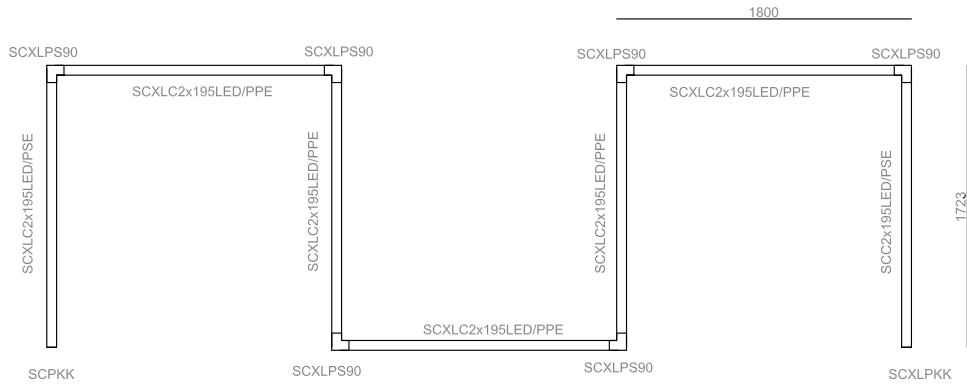

EXAMPLES OF ASSEMBLY CUBUS XL SYSTEM

1. SUSPENDED / CEILING / RECESSED