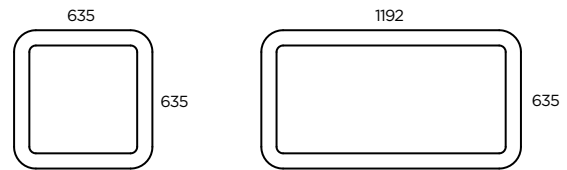

- A 1225 _____
- B 1507 _____
- C 1789 _____
- D 2071 _____

INSTALLATION

Recessed version
Suspended version see page 26
Ceiling version see page 110

CONNECTION

Non dimmable luminaires are delivered with 3-pole terminal block
Luminaires for dimming are delivered with 5-pole terminal block

MATERIAL

The body of the luminaire is curved extruded aluminium, powder coated finish

LIGHT SOURCE

LED Tridonic or TCI, min. 150Lm/W, 3000K or 4000K

DIFFUSER

PMMA OPAL
PRISMATIC

LIGHT DISTRIBUTION

Direct symmetrical

EMERGENCY LIGHTING

A unit with integrated emergency is an option

DIMMING

Most models can be delivered with ballast for dimming (TOUCHDIM, DALI)

DIRECT CODE	(mm)	W	Lm from 3000K/4000K
SBV/LO/SQ/AA	1225x1225x80	66	10720/11360
SBV/LO/SQ/AB	1225x1507x80	74	12060/12780
SBV/LO/SQ/AC	1225x1789x80	81	13400/14200
SBV/LO/SQ/AD	1225x2071x80	91	14740/15620
SBV/LO/SQ/BB	1507x1507x80	81	13400/14200
SBV/LO/SQ/BC	1507x1789x80	91	14740/15620
SBV/LO/SQ/BD	1507x2071x80	98	16080/17040
SBV/LO/SQ/CC	1789x1789x80	98	16080/17040
SBV/LO/SQ/CD	1789x2071x80	114	17420/18460
SBV/LO/SQ/DD	2071x2071x80	115	18760/19880

COLOR TEMPERATURE

3000K /3K
4000K /4K

OPTIC

PMMA OPAL /--
PRISMATIC /P

DIMMABLE OPTIONS

DALI, TOUCHDIM /DALI see page 223
WIRELESS /WRS see page 223

COLORS

	WHITE	/WH
	BLACK	/BL
	SILVER	/SI
	ANTRACIT	/AT
	GOLD	/GL
	BRONZE	/BR

ACCESSORIES

SCVLOPKK
END CAP
2PCS