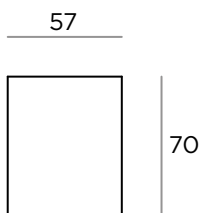

□ LUCID CEILING

INSTALLATION

Ceiling version
Suspended version see page 66
Wall version see page 90
System version see page 210

CONNECTION

Non dimmable luminaires are delivered with 3-pole terminal block
Luminaires for dimming are delivered with 5-pole terminal block

MATERIAL

The body of the luminaire is extruded aluminium, anodized finish

LIGHT SOURCE

LED Tridonic or TCI, min. 150Lm/W, 3000K or 4000K

DIFFUSER

PMMA OPAL

LIGHT DISTRIBUTION

Direct and sidewalls

EMERGENCY LIGHTING

A unit with integrated emergency is an option

DIMMING

Most models can be delivered with ballast for dimming (TOUCHDIM, DALI)