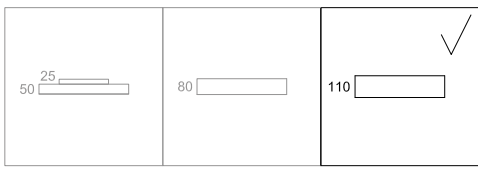

see page 44

see page 46

COLOR TEMPERATURE

3000K	/3K
4000K	/4K

OPTIC

PMMA OPAL	/--
PRISMATIC	/P

DIMMABLE OPTIONS

DALI, TOUCHDIM	/DALI	see page 223
WIRELESS	/WRS	see page 223

COLORS

	WHITE	/WH
	BLACK	/BL
	SILVER	/SI
	ANTRACIT	/AT
	GOLD	/GL
	BRONZE	/BR

ACCESSORIES

	SPPKBO3075 (3X0,75)
	SPPKBO5075 (5X0,75)
	TRANSPARENT CABLE 2 METRES WITH CEILING BOX