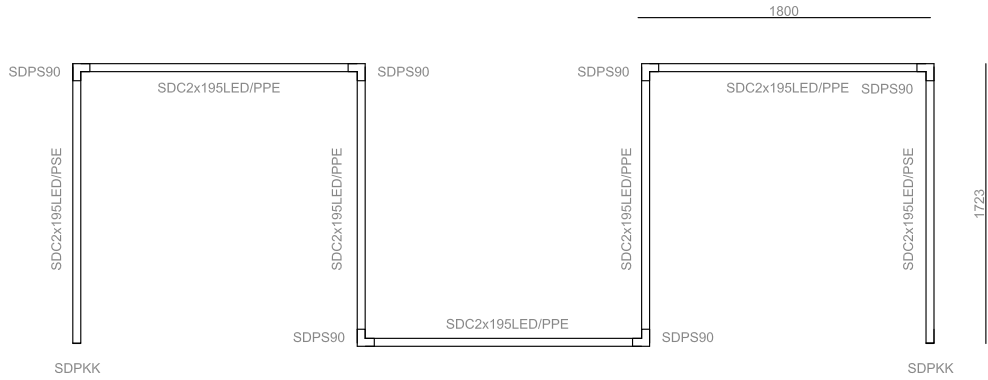

EXAMPLES OF ASSEMBLY DUAL SYSTEM

1. SUSPENDED / CEILING