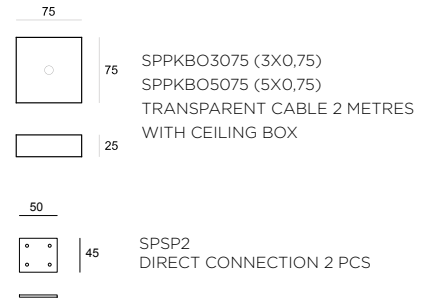

□ CUBUS XL

SUSPENDED, CEILING, WALL

CODE SUSPENDED	CODE CEILING	CODE WALL	L (mm)	W	Lm from 3000K/4000K
SCSXLPPES60	SCCXLPPES60	SCWXLPPES60	595x70x80	9	1340/1420
SCSXLPPES90	SCCXLPPES90	SCWXLPPES90	850x70x80	13	2010/2130
SCSXLPPES120	SCCXLPPES120	SCWXLPPES120	1135x70x80	17	2680/2840
SCSXLPPES150	SCCXLPPES150	SCWXLPPES150	1415x70x80	21	3350/3550
SCSXLPPES170	SCCXLPPES170	SCWXLPPES170	1700x70x80	26	4020/4260
SCSXLPPES200	SCCXLPPES200	SCWXLPPES200	1980x70x80	29	4690/4970
SCSXLPPES230	SCCXLPPES230	SCWXLPPES230	2265x70x80	33	5360/5680
SCSXLPPES280	SCCXLPPES280	SCWXLPPES280	2825x70x80	41	6700/7100

ACCESSORIES