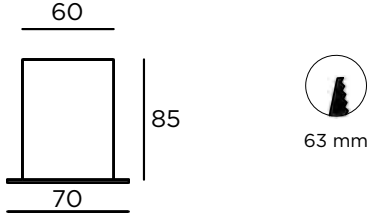

□ CUBUS SQUARE RECESSED

INSTALLATION

Recessed version
Suspended version see page 70
Ceiling version see page 158

CONNECTION

Non dimmable luminaires are delivered with 3-pole terminal block
Luminaires for dimming are delivered with 5-pole terminal block