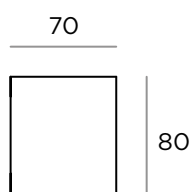

ARCHILIGHT