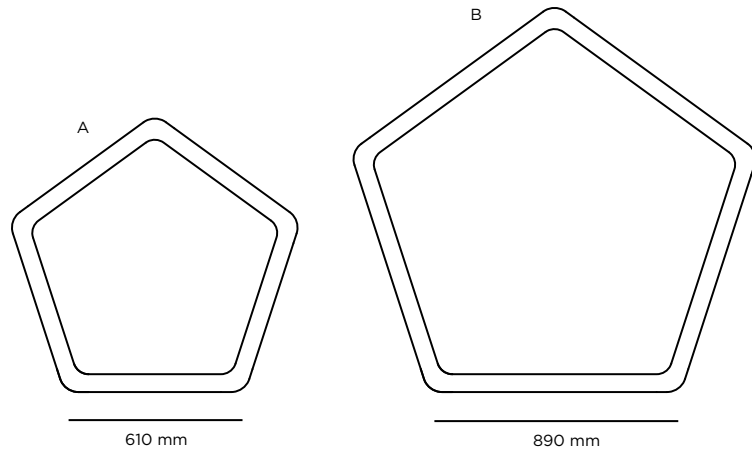

DIRECT CODE	(mm)	W	Lm from 3000K/4000K
SBC/80/PO/A	610x80	41	6700/7100
SBC/80/PO/B	890x80	62	10050/10650

COLOR TEMPERATURE

3000K	/3K
4000K	/4K

OPTIC

PMMA OPAL	/--
PRISMATIC	/P

DIMMABLE OPTIONS

DALI, TOUCHDIM	/DALI	see page 223
WIRELESS	/WRS	see page 223

COLORS

	WHITE	/WH
	BLACK	/BL
	SILVER	/SI
	ANTRACIT	/AT
	GOLD	/GL
	BRONZE	/BR