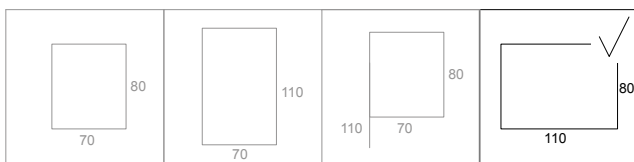

COLORS

	WHITE	/WH
	BLACK	/BL
	SILVER	/SI
	ANTRACIT	/AT
	GOLD	/GL
	BRONZE	/BR

see page 102

see page 104

see page 106