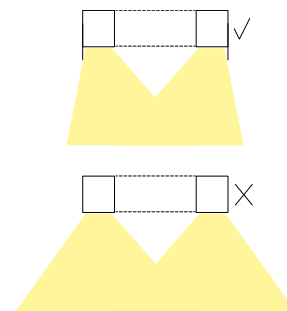

DIRECT CODE	Ø (mm)	W	Lm from 3000K/4000K
SBC/110L/GI700	700	29	4690/4970
SBC/110L/GI900	900	37	6030/6390
SBC/110L/GI1200	1200	50	8040/8520
SBC/110L/GI1500	1500	66	10720/11360

COLOR TEMPERATURE

3000K /3K
4000K /4K

OPTIC

PMMA OPAL /--
PRISMATIC /P

DIMMABLE OPTIONS

DALI, TOUCHDIM /DALI see page 223
WIRELESS /WRS see page 223