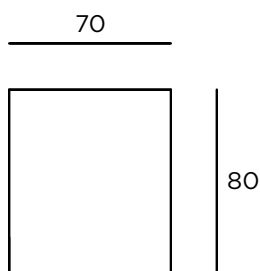

□ BELO_LO_SQ_80 CEILING

INSTALLATION

Ceiling version
Suspended version see page 26
Recessed version see page 180

CONNECTION

Non dimmable luminaires are delivered with 3-pole terminal block
Luminaires for dimming are delivered with 5-pole terminal block

MATERIAL

The body of the luminaire is curved extruded aluminium, powder coated finish

LIGHT SOURCE

LED Tridonic or TCI, min. 150Lm/W, 3000K or 4000K

DIFFUSER

PMMA OPAL
PRISMATIC

LIGHT DISTRIBUTION

Direct symmetrical

EMERGENCY LIGHTING

A unit with integrated emergency is an option

DIMMING

Most models can be delivered with ballast for dimming (TOUCHDIM, DALI)