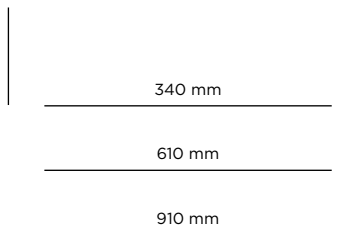

DIRECT CODE	(mm)	W	Lm from 3000K/4000K
SBV/BE/SQ/330	340x340x90	8	1340/1400
SBV/BE/SQ/600	610x610x90	32	5360/5600
SBV/BE/SQ/900	910x910x90	72	11160/12600

INSTALLATION

Recessed version
Suspended version see page 46
Ceiling version see page 134

CONNECTION

Non dimmable luminaires are delivered with 3-pole terminal block
Luminaires for dimming are delivered with 5-pole terminal block

MATERIAL

The body of the luminaire is curved extruded aluminium, powder coated finish

LIGHT SOURCE

LED Tridonic or TCI, min. 150Lm/W, 3000K or 4000K

DIFFUSER

PMMA OPAL
PRISMATIC

LIGHT DISTRIBUTION

Direct symmetrical
Direct symmetrical / Passive indirect symmetrical, see page 223

EMERGENCY LIGHTING

A unit with integrated emergency is an option

DIMMING

Most models can be delivered with ballast for dimming (TOUCHDIM, DALI)

COLOR TEMPERATURE

3000K /3K
4000K /4K

OPTIC

PMMA OPAL /--
PRISMATIC /P

DIMMABLE OPTIONS

DALI, TOUCHDIM /DALI see page 223
WIRELESS /WRS see page 223

COLORS

	WHITE	/WH
	BLACK	/BL
	SILVER	/SI
	ANTRACIT	/AT
	GOLD	/GL
	BRONZE	/BR