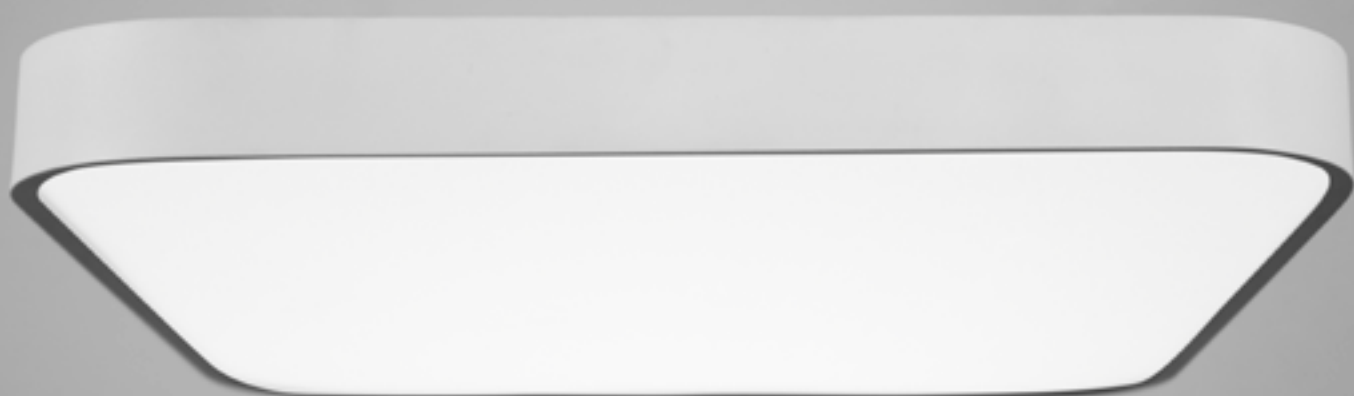

see page 126

see page 128

□ BELO_BE_SQ_50 CEILING

INSTALLATION

Ceiling version
Suspended version see page 44
Recessed version see page 172

CONNECTION

Non dimmable luminaires are delivered with 3-pole terminal block
Luminaires for dimming are delivered with 5-pole terminal block