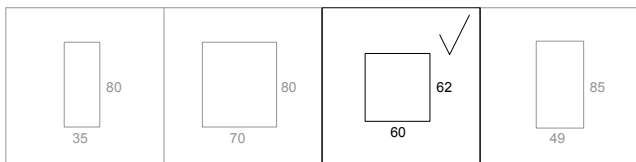

DIRECT CODE	(mm)	W	Lm from 3000K/4000K
SCS130	595x60x62	9	1340/1420
SCS250	595x60x62	13	1860/1960
SCS195	850x60x62	13	2010/2130
SCS375	850x60x62	19	2790/2940
SCS260	1135x60x62	17	2680/2840
SCS500	1135x60x62	25	3720/3920
SCS325	1415x60x62	21	3350/3550
SCS625	1415x60x62	31	4650/4900
SCS2x195	1700x60x62	26	4020/4260
SCS2x375	1700x60x62	37	5580/5880
SCS2x230	1980x60x62	29	4690/4970
SCS2x440	1980x60x62	43	6510/6860
SCS2x260	2265x60x62	33	5360/5680
SCS2x500	2265x60x62	49	7440/7840
SCS2x325	2825x60x62	41	6700/7100
SCS2x625	2825x60x62	61	9300/9800

Delivered incl. 2 m self-locking suspensions

COLOR TEMPERATURE

3000K	/3K
4000K	/4K

OPTIC

PMMA OPAL	/--
PRISMATIC	/P

DIMMABLE OPTIONS

DALI, TOUCHDIM	/DALI	see page 223
WIRELESS	/WRS	see page 223

COLORS

	ELOX	/...
	WHITE	/WH
	BLACK	/BL
	SILVER	/SI
	ANTRACIT	/AT
	GOLD	/GL
	BRONZE	/BR