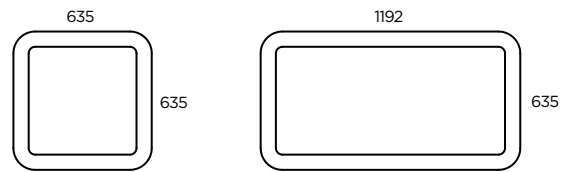

- A 1225 _____
- B 1507 _____
- C 1789 _____
- D 2071 _____

DIRECT CODE	(mm)	W	Lm from 3000K/4000K
SBC/80/SQ/600	635x635x80	33	5360/5680
SBC/80/SQ/1200	1192x635x80	50	8040/8520
SBC/80/SQ/AA	1225x1225x80	66	10720/11360
SBC/80/SQ/AB	1225x1507x80	74	12060/12780
SBC/80/SQ/AC	1225x1789x80	81	13400/14200
SBC/80/SQ/AD	1225x2071x80	91	14740/15620
SBC/80/SQ/BB	1507x1507x80	81	13400/14200
SBC/80/SQ/BC	1507x1789x80	91	14740/15620
SBC/80/SQ/BD	1507x2071x80	98	16080/17040
SBC/80/SQ/CC	1789x1789x80	98	16080/17040
SBC/80/SQ/CD	1789x2071x80	114	17420/18460
SBC/80/SQ/DD	2071x2071x80	115	18760/19880

COLOR TEMPERATURE

3000K	/3K
4000K	/4K

OPTIC

PMMA OPAL	/--
PRISMATIC	/P

DIMMABLE OPTIONS

DALI, TOUCHDIM	/DALI	see page 223
WIRELESS	/WRS	see page 223

COLORS

	WHITE	/WH
	BLACK	/BL
	SILVER	/SI
	ANTRACIT	/AT
	GOLD	/GL
	BRONZE	/BR