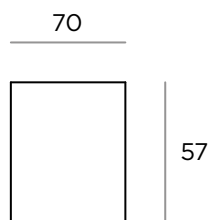

EXAMPLE OF ASSEMBLY LUCID SYSTEM

1. SUSPENDED / CEILING-WALL