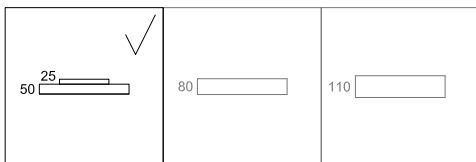

COLORS

	WHITE	/WH
	BLACK	/BL
	SILVER	/SI
	ANTRACIT	/AT
	GOLD	/GL
	BRONZE	/BR

see page 140

see page 142