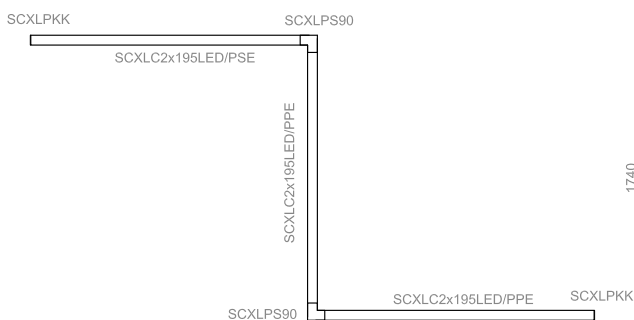

4. SUSPENDED / CEILING / RECESSED