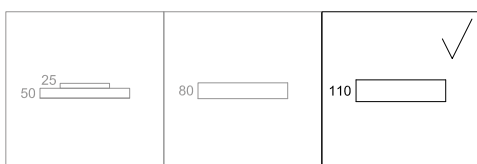

COLORS

	WHITE	/WH
	BLACK	/BL
	SILVER	/SI
	ANTRACIT	/AT
	GOLD	/GL
	BRONZE	/BR

DIRECT CODE	Ø (mm)	W	Lm from 3000K/4000K
SBC/110/BE440	440	18	3020/3170
SBC/110/BE542	542	36	6120/6380
SBC/110/BE822	822	64	11980/13320
SBC/110/BE1110	1110	87	16140/16500