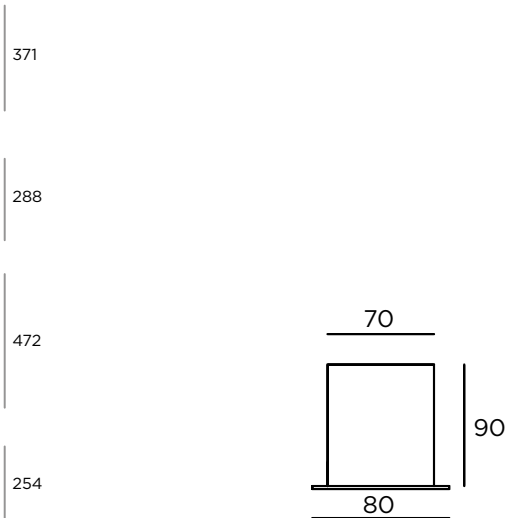

DIRECT CODE	(mm)	W	Lm from 3000K/4000K
SBV/LO/SA	1500x80x90 (D=1200)	26	4020/4260
SBV/LO/SB	1580x80x90 (D=1500)	26	4020/4260
SBV/LO/SC	2000x80x90 (D=1500)	33	5360/5680
SBV/LO/SD	1740x80x90 (D=2000)	26	4020/4260

COLOR TEMPERATURE

3000K	/3K
4000K	/4K

OPTIC

PMMA OPAL	/--
PRISMATIC	/P

DIMMABLE OPTIONS

DALI, TOUCHDIM	/DALI	see page 223
WIRELESS	/WRS	see page 223

INSTALLATION

Recessed version
Suspended version see page 30
Ceiling version see page 114
System version see page 214

CONNECTION

Non dimmable luminaires are delivered with 3-pole terminal block
Luminaires for dimming are delivered with 5-pole terminal block

MATERIAL

The body of the luminaire is curved extruded aluminium, powder coated finish

LIGHT SOURCE

LED Tridonic or TCI, min. 150Lm/W, 3000K or 4000K

DIFFUSER

PMMA OPAL
PRISMATIC

LIGHT DISTRIBUTION

Direct symmetrical

EMERGENCY LIGHTING

A unit with integrated emergency is an option

DIMMING

Most models can be delivered with ballast for dimming (TOUCHDIM, DALI)

COLORS

	WHITE	/WH
	BLACK	/BL
	SILVER	/SI
	ANTRACIT	/AT
	GOLD	/GL
	BRONZE	/BR

ACCESSORIES

70		SCVLOPKK END CAP 2PCS
80