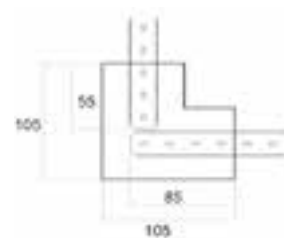

COLOR TEMPERATURE

3000K	/3K
4000K	/4K

OPTIC

PMMA OPAL	/--
PRISMATIC	/P

DIMMABLE OPTIONS

DALI, TOUCHDIM	/DALI	see page 223
WIRELESS	/WRS	see page 223

COLORS

	ELOX	/..
	WHITE	/WH
	BLACK	/BL
	SILVER	/SI
	ANTRACIT	/AT
	GOLD	/GL
	BRONZE	/BR

LENGTH of modules for assembly when delivered with SCXLPS90

- 55 mm (for 1 pc SCSP9090) /L1
- 85 mm (for 1 pc SCSP9090) /L2
- 140 mm (for 2 pcs SCSP9090) /L3