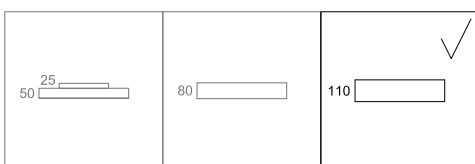

DIRECT/INDIRECT CODE	(mm)	W	Lm from 3000K/4000K
SBS/110/QA/330/DI	330x330x50	8	1340/1400
SBS/110/QA/570/DI	570x570x50	32	5360/5600
SBS/110/QA/850/DI	850x850x50	72	11160/12600

Delivered incl. 2 m self-locking suspensions