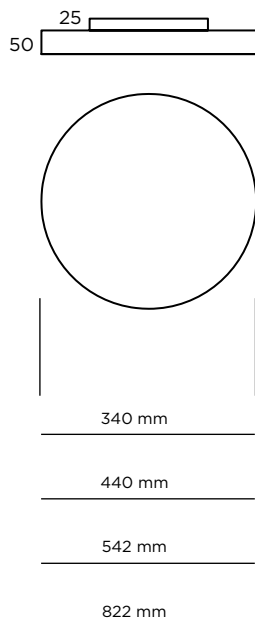

DIRECT CODE	Ø (mm)	W	Lm from 3000K/4000K
SBS/50/BE300	340	17	2680/2820
SBS/50/BE440	440	18	3020/3170
SBS/50/BE542	542	36	6120/6380
SBS/50/BE822	822	64	11980/13320

DIRECT/INDIRECT CODE	Ø (mm)	W	Lm from 3000K/4000K
SBS/50/BE300/DI	340	17	2680/2820
SBS/50/BE440/DI	440	18	3020/3170
SBS/50/BE542/DI	542	36	6120/6380
SBS/50/BE822/DI	822	64	11980/13320

Delivered incl. 2 m self-locking suspensions