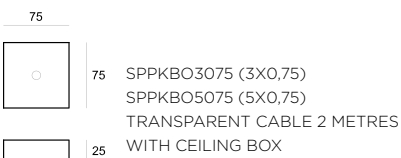

ACCESSORIES

see page 58

see page 62

see page 64