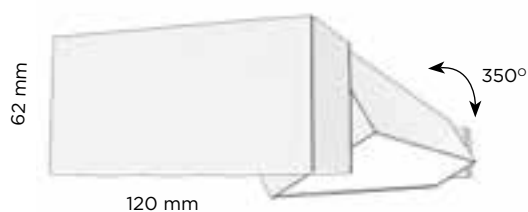

ELOX /...

□ CUBUS ROTARY WALL

703 mm

978 mm

1263 mm

1543 mm

ARCHILIGHT

INSTALLATION