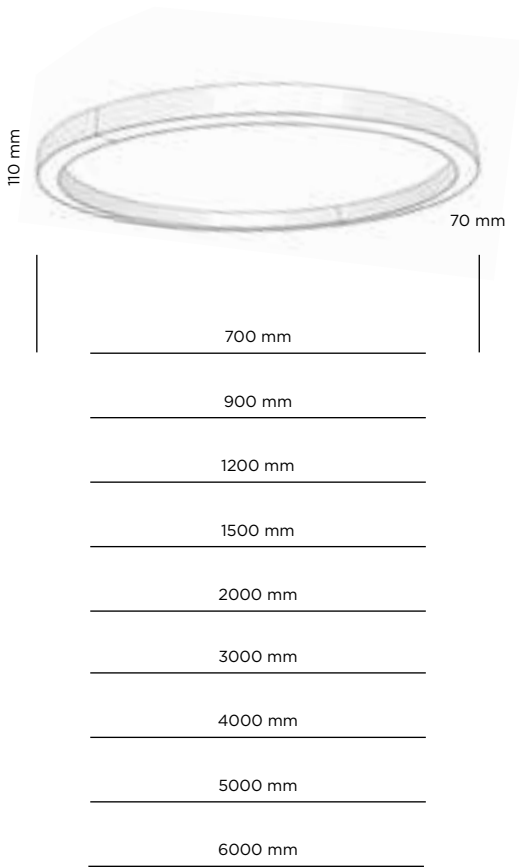

DIRECT CODE	Ø (mm)	W	Lm from 3000K/4000K
SBC/110/GI700	700	29	4690/4970
SBC/110/GI900	900	37	6030/6390
SBC/110/GI1220	1200	50	8040/8520
SBC/110/GI1500	1500	66	10720/11360
SBC/110/GI2000	2000	82	13400/14200
SBC/110/GI3000	3000	132	21440/22720
SBC/110/GI4000	4000	164	26800/28400
SBC/110/GI5000	5000	230	37520/39760
SBC/110/GI6000	6000	263	42880/45400

COLOR TEMPERATURE

3000K	/3K
4000K	/4K

OPTIC

PMMA OPAL	/--
PRISMATIC	/P