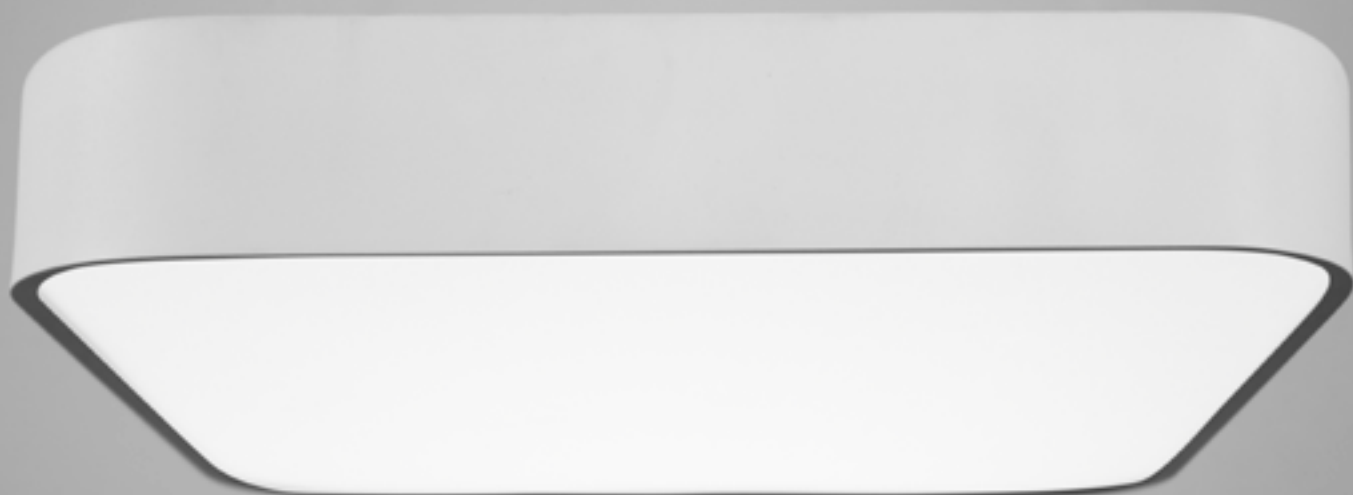

□ BELO_BE_SQ_80 CEILING

INSTALLATION

Ceiling version
Suspended version see page 46
Recessed version see page 172

CONNECTION

Non dimmable luminaires are delivered with 3-pole terminal block
Luminaires for dimming are delivered with 5-pole terminal block