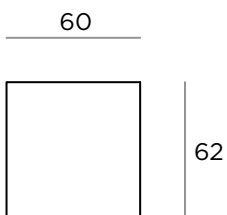

DIMMABLE OPTIONS

DALI, TOUCHDIM /DALI see page 223
WIRELESS /WRS see page 223

DIRECT CODE	(mm)	W	Lm from 3000K/4000K
SCSQ130	630x630x62	33	5360/5680
SCSQ195	915x915x62	49	8040/8520

Delivered incl. 2 m self-locking suspensions