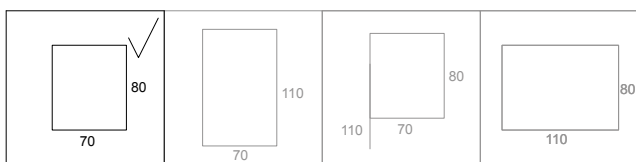

COLORS

	WHITE	/WH
	BLACK	/BL
	SILVER	/SI
	ANTRACIT	/AT
	GOLD	/GL
	BRONZE	/BR

Delivered incl. 2 m self-locking suspensions