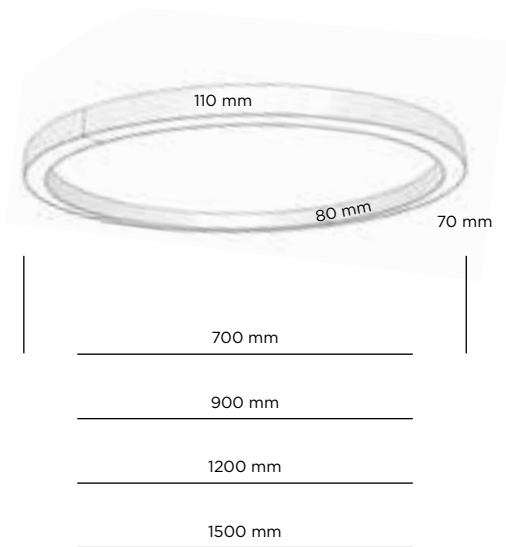

DIRECT CODE	Ø (mm)	W	Lm from 3000K/4000K
SBC/110L/GI700	700	29	4690/4970
SBC/110L/GI900	900	37	6030/6390
SBC/110L/GI1200	1200	50	8040/8520
SBC/110L/GI1500	1500	66	10720/11360

COLOR TEMPERATURE

3000K /3K
4000K /4K

OPTIC

PMMA OPAL /--
PRISMATIC /P

DIMMABLE OPTIONS

DALI, TOUCHDIM /DALI see page 223
WIRELESS /WRS see page 223