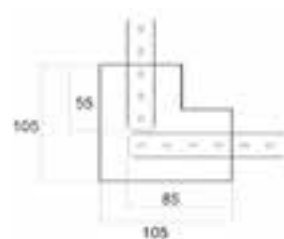

COLOR TEMPERATURE

3000K	/3K
4000K	/4K

OPTIC

PMMA OPAL	/--
PRISMATIC	/P

DIMMABLE OPTIONS

DALI, TOUCHDIM	/DALI	see page 223
WIRELESS	/WRS	see page 223

COLORS

	ELOX	/..
	WHITE	/WH
	BLACK	/BL
	SILVER	/SI
	ANTRACIT	/AT
	GOLD	/GL
	BRONZE	/BR

LENGTH of modules for assembly when delivered with SCPS90

- 55 mm (for 1 pc SCSP9090)	/L1
- 85 mm (for 1 pc SCSP9090)	/L2
- 140 mm (for 2 pcs SCSP9090)	/L3