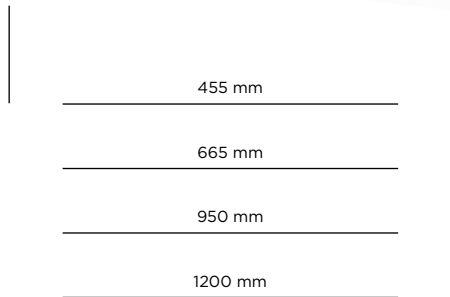

ACCESSORIES

- SPPKBO3075 (3X0,75)
- SPPKBO5075 (5X0,75)
- TRANSPARENT CABLE 2 METRES WITH CEILING BOX

□ BELO_GI_110/80 SUSPENDED

ARCHILIGHT

DIRECT CODE	Ø (mm)	W	Lm from 3000K/4000K
SBS/GI455	455	17	2680/2840
SBS/GI665	665	26	4020/4260
SBS/GI950	950	37	6030/6390
SBS/GI1200	1200	50	8040/8520