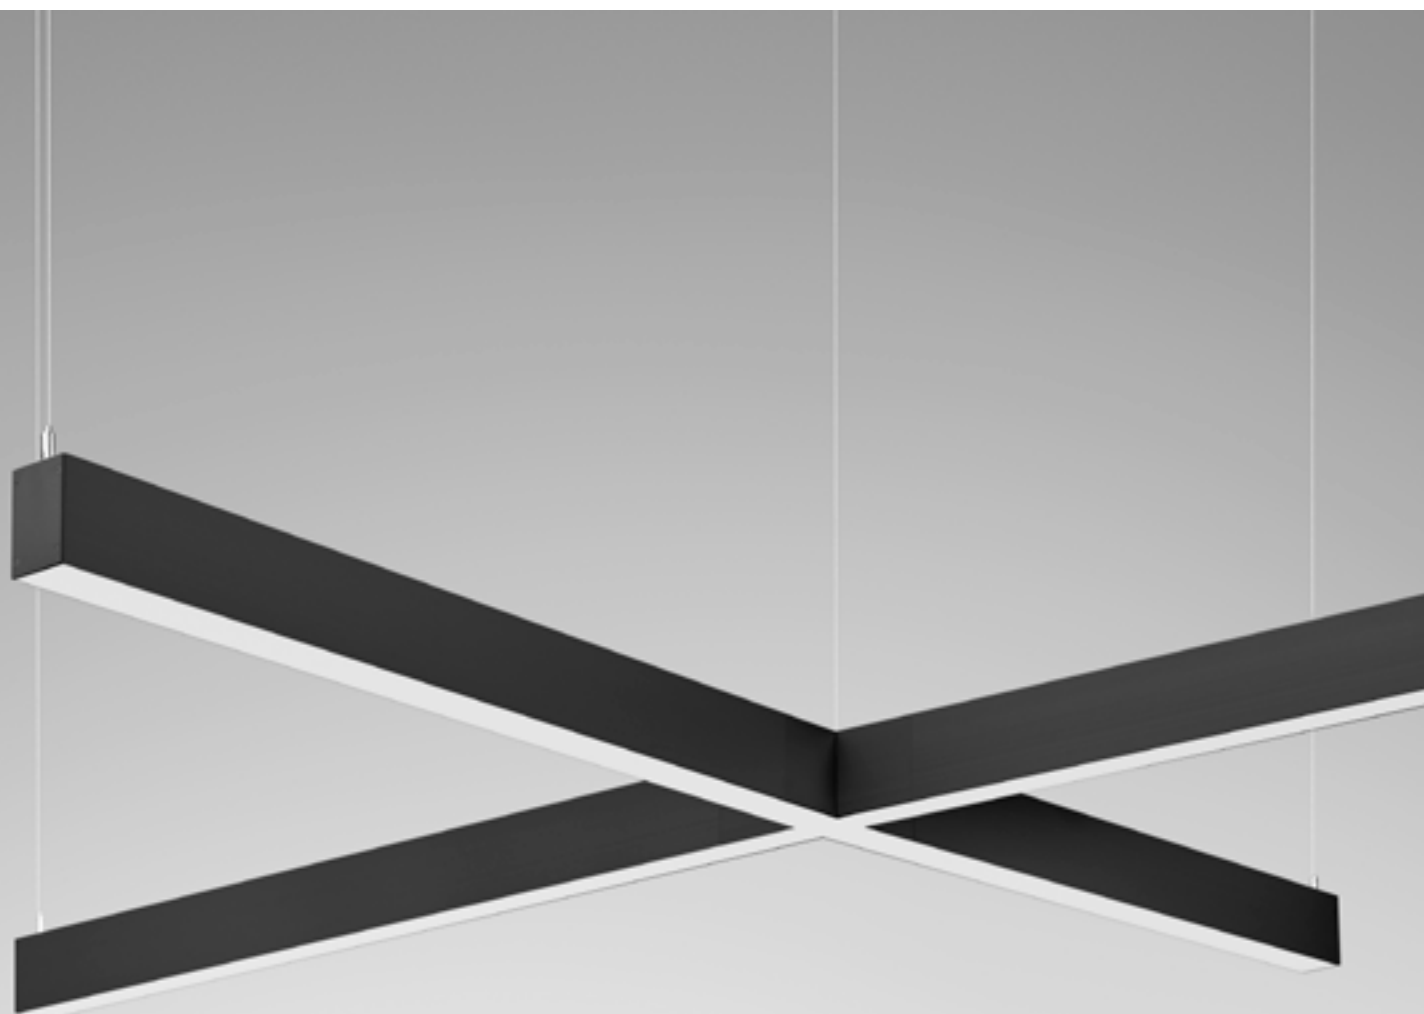

□ DUAL STAR SUSPENDED

ARCHILIGHT

INSTALLATION

Suspended version
Ceiling version see page 156

CONNECTION

Non dimmable luminaires are delivered with 3-pole terminal block
Luminaires for dimming are delivered with 5-pole terminal block

MATERIAL

The body of the luminaire is extruded aluminium,
powder coated finish

LIGHT SOURCE

LED Tridonic or TCI, min. 150Lm/W, 3000K or 4000K

DIFFUSER

PMMA OPAL
PRISMATIC

LIGHT DISTRIBUTION

Direct symmetrical
Direct symmetrical / active indirect symmetrical

EMERGENCY LIGHTING

A unit with integrated emergency is an option

DIMMING

Most models can be delivered with ballast
for dimming (TOUCHDIM, DALI)