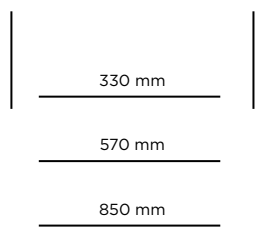

DIRECT CODE	(mm)	W	Lm from 3000K/4000K
SBS/50/QA/330	330x330x50	8	1340/1400
SBS/50/QA/570	570x570x50	32	5360/5600
SBS/50/QA/850	850x850x50	72	11160/12600

DIRECT/INDIRECT CODE	(mm)	W	Lm from 3000K/4000K
SBS/50/QA/330/DI	330x330x50	8	1340/1400
SBS/50/QA/570/DI	570x570x50	32	5360/5600
SBS/50/QA/850/DI	850x850x50	72	11160/12600

Delivered incl. 2 m self-locking suspensions