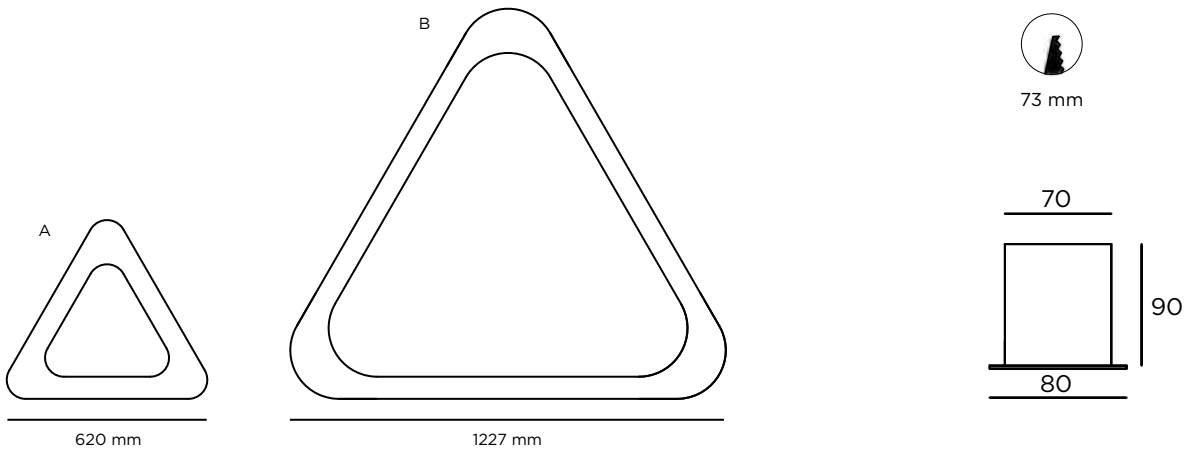

INSTALLATION

Recessed version
Suspended version see page 34
Ceiling version see page 118

CONNECTION

Non dimmable luminaires are delivered with 3-pole terminal block
Luminaires for dimming are delivered with 5-pole terminal block

MATERIAL

The body of the luminaire is curved extruded aluminium,
powder coated finish

LIGHT SOURCE

LED Tridonic or TCI, min. 150Lm/W, 3000K or 4000K

DIFFUSER

PMMA OPAL
PRISMATIC

LIGHT DISTRIBUTION

Direct symmetrical

EMERGENCY LIGHTING

A unit with integrated emergency is an option

DIMMING

Most models can be delivered with ballast
for dimming (TOUCHDIM, DALI)

DIRECT CODE	(mm)	W	Lm from 3000K/4000K
SBV/LO/TR/A	620x80	25	4020/4260
SBV/LO/TR/B	1227x80	58	9380/9940

COLOR TEMPERATURE

3000K /3K
4000K /4K

OPTIC

PMMA OPAL /--
PRISMATIC /P

DIMMABLE OPTIONS

DALI, TOUCHDIM /DALI see page 223
WIRELESS /WRS see page 223

COLORS

	WHITE	/WH
	BLACK	/BL
	SILVER	/SI
	ANTRACIT	/AT
	GOLD	/GL
	BRONZE	/BR