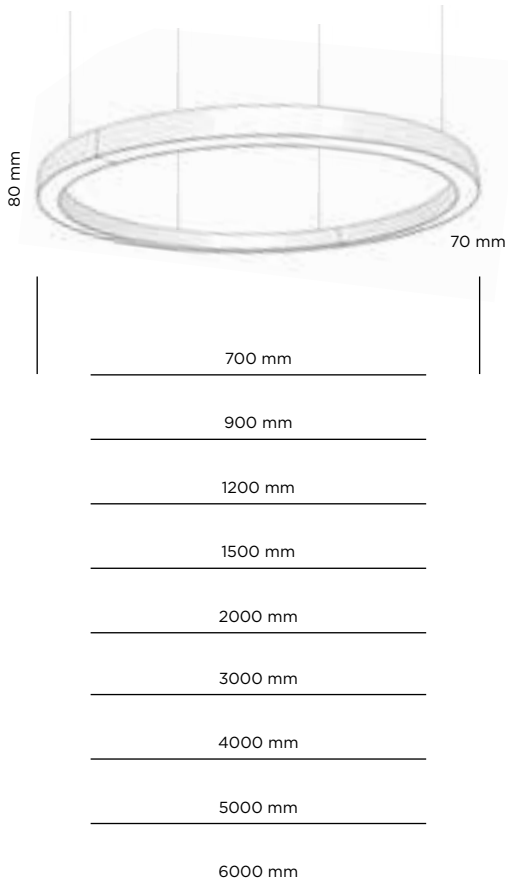

DIRECT CODE	Ø (mm)	W	Lm from 3000K/4000K
SBS/GI700	700	29	4690/4970
SBS/GI900	900	37	6030/6390
SBS/GI1220	1200	50	8040/8520
SBS/GI1500	1500	66	10720/11360
SBS/GI2000	2000	82	13400/14200
SBS/GI3000	3000	132	21440/22720
SBS/GI4000	4000	164	26800/28400
SBS/GI5000	5000	230	37520/39760
SBS/GI6000	6000	263	42880/45400

DIRECT/INDIRECT CODE	Ø (mm)	W	Lm from 3000K/4000K
SBS/GI700/DI	700	29	4690/4970
SBS/GI900/DI	900	37	6030/6390
SBS/GI1220/DI	1200	50	8040/8520
SBS/GI1500/DI	1500	66	10720/11360
SBS/GI2000/DI	2000	82	13400/14200
SBS/GI3000/DI	3000	132	21440/22720
SBS/GI4000/DI	4000	164	26800/28400
SBS/GI5000/DI	5000	230	37520/39760
SBS/GI6000/DI	6000	263	42880/45400

COLOR TEMPERATURE

3000K /3K
4000K /4K

OPTIC

PMMA OPAL /--
PRISMATIC /P

DIMMABLE OPTIONS

DALI, TOUCHDIM /DALI see page 223
WIRELESS /WRS see page 223

COLORS

	WHITE	/WH
	BLACK	/BL
	SILVER	/SI
	ANTRACIT	/AT
	GOLD	/GL
	BRONZE	/BR

Delivered incl. 2 m self-locking suspensions

see page 18

see page 20

see page 24

ACCESSORIES

	SPPKBO3075 (3X0,75)
	SPPKBO5075 (5X0,75)
	TRANSPARENT CABLE 2 METRES WITH CEILING BOX