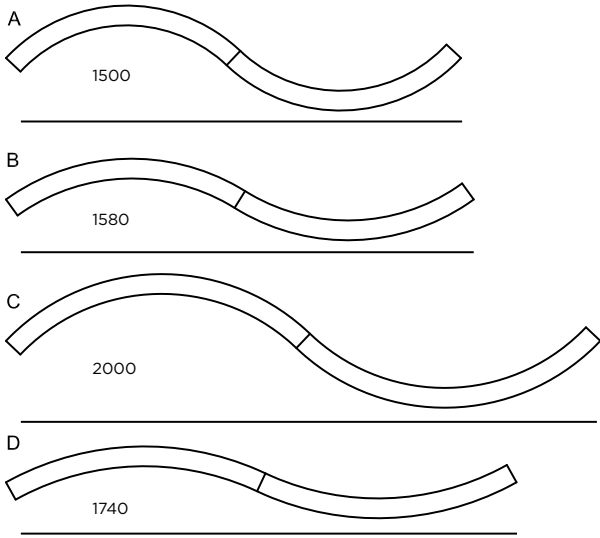

DIRECT CODE	(mm)	W	Lm from 3000K/4000K
SBV/LO/SA	1500x80x90 (D=1200)	26	4020/4260
SBV/LO/SB	1580x80x90 (D=1500)	26	4020/4260
SBV/LO/SC	2000x80x90 (D=1500)	33	5360/5680
SBV/LO/SD	1740x80x90 (D=2000)	26	4020/4260

COLOR TEMPERATURE

3000K	/3K
4000K	/4K

OPTIC

PMMA OPAL	/--
PRISMATIC	/P

DIMMABLE OPTIONS

DALI, TOUCHDIM	/DALI	see page 223
WIRELESS	/WRS	see page 223

INSTALLATION

Recessed version
Suspended version see page 30
Ceiling version see page 114
System version see page 214

CONNECTION

Non dimmable luminaires are delivered with 3-pole terminal block
Luminaires for dimming are delivered with 5-pole terminal block

MATERIAL

The body of the luminaire is curved extruded aluminium, powder coated finish

LIGHT SOURCE

LED Tridonic or TCI, min. 150Lm/W, 3000K or 4000K

DIFFUSER

PMMA OPAL
PRISMATIC

LIGHT DISTRIBUTION

Direct symmetrical

EMERGENCY LIGHTING

A unit with integrated emergency is an option

DIMMING

Most models can be delivered with ballast for dimming (TOUCHDIM, DALI)

COLORS

	WHITE	/WH
	BLACK	/BL
	SILVER	/SI
	ANTRACIT	/AT
	GOLD	/GL
	BRONZE	/BR

ACCESSORIES

70		SCVLOPKK END CAP 2PCS
80