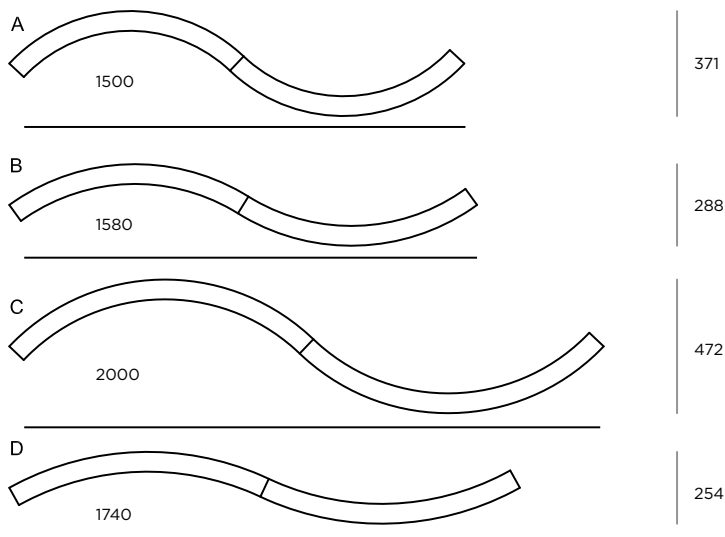

DIRECT CODE	(mm)	W	Lm from 3000K/4000K
SBC/80/LO/SA	1500x1200x80	26	4020/4260
SBC/80/LO/SB	1580x1500x80	26	4020/4260
SBC/80/LO/SC	2000x1500x80	33	5360/5680
SBC/80/LO/SD	1740x2000x80	26	4020/4260

COLOR TEMPERATURE

3000K	/3K
4000K	/4K

OPTIC

PMMA OPAL	/--
PRISMATIC	/P

DIMMABLE OPTIONS

DALI, TOUCHDIM	/DALI	see page 223
WIRELESS	/WRS	see page 223

ACCESSORIES

COLORS

	WHITE	/WH
	BLACK	/BL
	SILVER	/SI
	ANTRACIT	/AT
	GOLD	/GL
	BRONZE	/BR