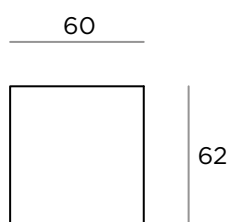

ARCHILIGHT