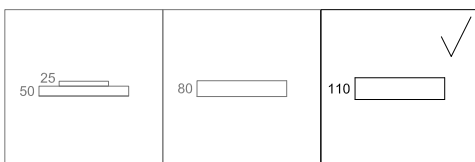

see page 132

see page 134

□ BELO_QA_50 CEILING

INSTALLATION

Ceiling version
Suspended version see page 50

CONNECTION

Non dimmable luminaires are delivered with 3-pole terminal block
Luminaires for dimming are delivered with 5-pole terminal block