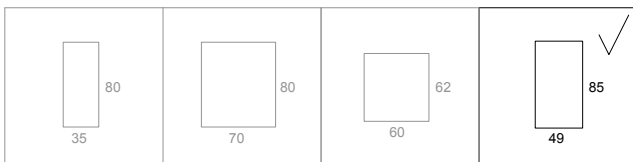

DIRECT CODE	(mm)	W	Lm from 3000K/4000K
SDC130	595x49x85	9	1340/1420
SDC250	595x49x85	12	1860/1960
SDC195	850x49x85	12	2010/2130
SDC375	850x49x85	18	2790/2940
SDC260	1135x49x85	16	2680/2840
SDC500	1135x49x85	24	3720/3920
SDC325	1415x49x85	21	3350/3550
SDC625	1415x49x85	31	4650/4900
SDC2x195	1700x49x85	26	4020/4260
SDC2x375	1700x49x85	37	5580/5880
SDC2x230	1980x49x85	29	4690/4970
SDC2x440	1980x49x85	43	6510/6860
SDC2x260	2265x49x85	33	5360/5680
SDC2x500	2265x49x85	49	7440/7840
SDC2x325	2825x49x85	41	6700/7100
SDC2x625	2825x49x85	61	9300/9800

COLOR TEMPERATURE

3000K /3K
4000K /4K

OPTIC

PMMA OPAL /--
PRISMATIC /P

DIMMABLE OPTIONS

DALI, TOUCHDIM /DALI see page 223
WIRELESS /WRS see page 223

ACCESSORIES

COLORS

	WHITE	/WH
	BLACK	/BL
	SILVER	/SI
	ANTRACIT	/AT
	GOLD	/GL
	BRONZE	/BR

see page 146

see page 148

see page 150