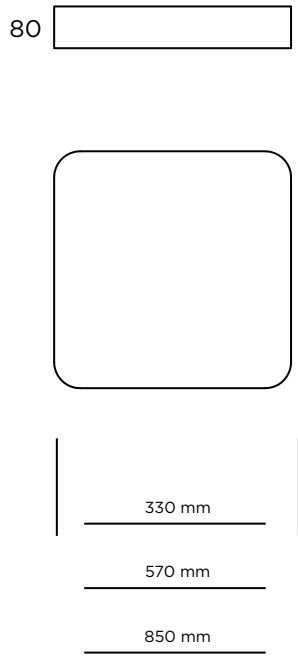

DIRECT CODE	(mm)	W	Lm from 3000K/4000K
SBC/80/BE/SQ/330	330x330x50	8	1340/1400
SBC/80/BE/SQ/570	570x570x50	32	5360/5600
SBC/80/BE/SQ/850	850x850x50	72	11160/12600

DIRECT/INDIRECT CODE	(mm)	W	Lm from 3000K/4000K
CODE	330x330x50	8	1340/1400
SBC/80/BE/SQ/570/DI	570x570x50	32	5360/5600
SBC/80/BE/SQ/850/DI	850x850x50	72	11160/12600

COLOR TEMPERATURE	
3000K	/3K
4000K	/4K

OPTIC	
PMMA OPAL	/--
PRISMATIC	/P

DIMMABLE OPTIONS		
DALI, TOUCHDIM	/DALI	see page 223
WIRELESS	/WRS	see page 223

COLORS		
	WHITE	/WH
	BLACK	/BL
	SILVER	/SI
	ANTRACIT	/AT
	GOLD	/GL
	BRONZE	/BR