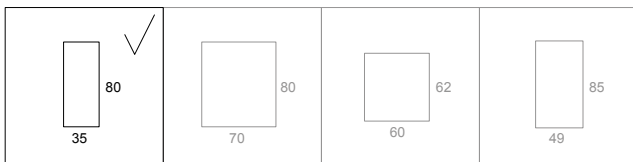

COLOR TEMPERATURE

3000K /3K
4000K /4K

OPTIC

PMMA OPAL /--
PRISMATIC /P

DIMMABLE OPTIONS

DALI, TOUCHDIM /DALI see page 223
WIRELESS /WRS see page 223

COLORS

	WHITE	/WH
	BLACK	/BL
	SILVER	/SI
	ANTRACIT	/AT
	GOLD	/GL
	BRONZE	/BR

DIRECT CODE	(mm)	W	Lm from 3000K/4000K
SCSS90	850x35x80	13	2010/2130
SCSS120	1135x35x80	17	2680/2840
SCSS150	1415x35x80	21	3350/3550

Delivered incl. 2 m self-locking suspensions

ACCESSORIES

see page 60

see page 62

see page 64