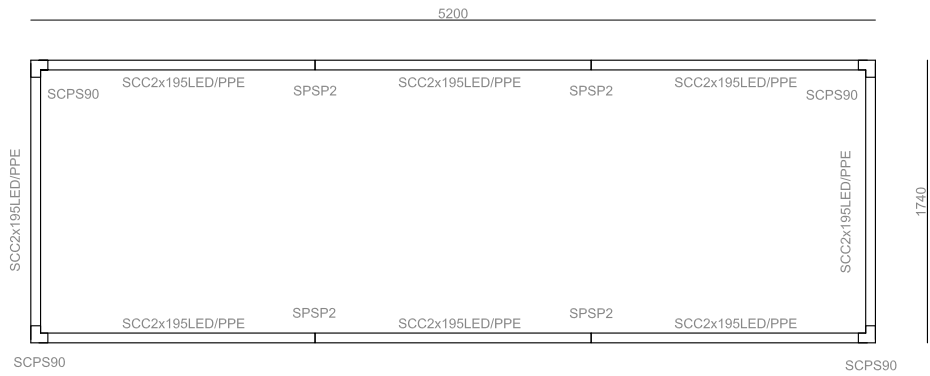

2. SUSPENDED / CEILING / RECESSED