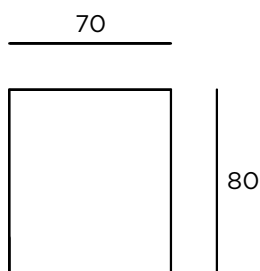

ARCHILIGHT