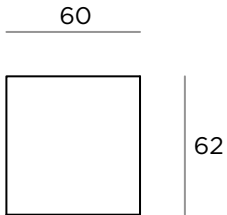

DIMMABLE OPTIONS

DALI, TOUCHDIM /DALI see page 223
WIRELESS /WRS see page 223

COLORS

	WHITE	/WH
	BLACK	/BL
	SILVER	/SI
	ANTRACIT	/AT
	GOLD	/GL
	BRONZE	/BR

ACCESSORIES

□ CUBUS CEILING

ARCHILIGHT

DIRECT CODE	(mm)	W	Lm from 3000K/4000K
SCC130	595x60x62	9	1340/1420
SCC250	595x60x62	13	1860/1960
SCC195	850x60x62	13	2010/2130
SCC375	850x60x62	19	2790/2940
SCC260	1135x60x62	17	2680/2840
SCC500	1135x60x62	25	3720/3920
SCC325	1415x60x62	21	3350/3550
SCC625	1415x60x62	31	4650/4900
SCC2x195	1700x60x62	26	4020/4260
SCC2x375	1700x60x62	37	5580/5880
SCC2x230	1980x60x62	29	4690/4970
SCC2x440	1980x60x62	43	6510/6860
SCC2x260	2265x60x62	33	5360/5680
SCC2x500	2265x60x62	49	7440/7840
SCC2x325	2825x60x62	41	6700/7100
SCC2x625	2825x60x62	61	9300/9800