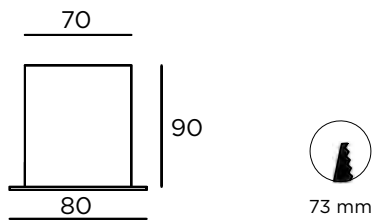

DIRECT CODE	(mm)	W	Lm from 3000K/4000K
SCVXL60	595x80x90	9	1340/1420
SCVXL90	850x80x90	13	2010/2130
SCVXL120	1135x80x90	17	2680/2840
SCVXL150	1415x80x90	21	3350/3550
SCVXL170	1700x80x90	26	4020/4260
SCVXL200	1980x80x90	29	4690/4970
SCVXL230	2265x80x90	33	5360/5680
SCVXL280	2825x80x90	41	6700/7100

INSTALLATION

Recessed version
Suspended version see page 60
Ceiling version see page 148
Wall version see page 82
System version see page 202

CONNECTION

Non dimmable luminaires are delivered with 3-pole terminal block
Luminaires for dimming are delivered with 5-pole terminal block

MATERIAL

The body of the luminaire is extruded aluminium, powder coated finish

LIGHT SOURCE

LED Tridonic or TCI, min. 150Lm/W, 3000K or 4000K

DIFFUSER

PMMA OPAL
PRISMATIC

LIGHT DISTRIBUTION

Direct symmetrical

EMERGENCY LIGHTING

A unit with integrated emergency is an option

DIMMING

Most models can be delivered with ballast for dimming (TOUCHDIM, DALI)

COLOR TEMPERATURE

3000K /3K
4000K /4K

OPTIC

PMMA OPAL /--
PRISMATIC /P

DIMMABLE OPTIONS

DALI, TOUCHDIM /DALI see page 223
WIRELESS /WRS see page 223

COLORS

	WHITE	/WH
	BLACK	/BL
	SILVER	/SI
	ANTRACIT	/AT
	GOLD	/GL
	BRONZE	/BR

ACCESSORIES

	SCVXLPKK END CAP 2PCS