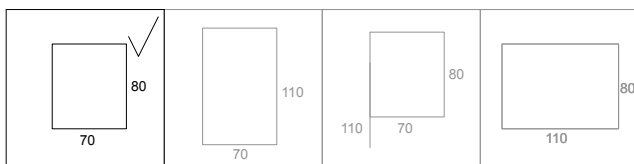

COLORS

	WHITE	/WH
	BLACK	/BL
	SILVER	/SI
	ANTRACIT	/AT
	GOLD	/GL
	BRONZE	/BR

see page 104

see page 106

see page 108