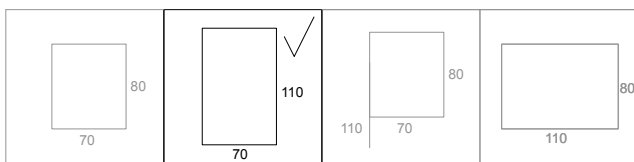

DIMMABLE OPTIONS

DALI, TOUCHDIM	/DALI	see page 223
WIRELESS	/WRS	see page 223

see page 102

see page 106

see page 108

COLORS

	WHITE	/WH
	BLACK	/BL
	SILVER	/SI
	ANTRACIT	/AT
	GOLD	/GL
	BRONZE	/BR