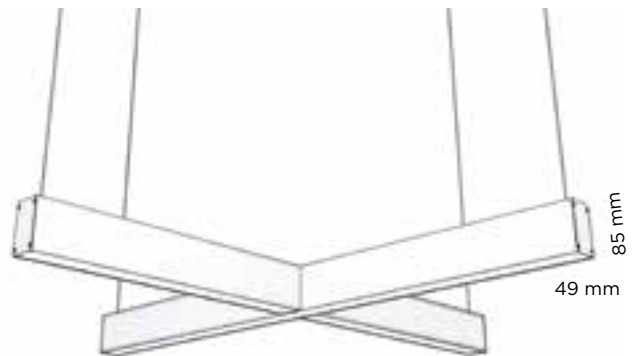

COLOR TEMPERATURE

3000K /3K
4000K /4K

OPTIC

PMMA OPAL /--
PRISMATIC /P

DIMMABLE OPTIONS

DALI, TOUCHDIM /DALI see page 223
WIRELESS /WRS see page 223

COLORS

	WHITE	/WH
	BLACK	/BL
	SILVER	/SI
	ANTRACIT	/AT
	GOLD	/GL
	BRONZE	/BR

ACCESSORIES

	75	SPPKBO3075 (3X0,75) SPPKBO5075 (5X0,75) TRANSPARENT CABLE 2 METRES WITH CEILING BOX
	25	

DIRECT CODE	(mm)	W	Lm from 3000K/4000K
SDST130	1200x1200x85	50	8040/8520
SDST250	1200x1200x85	74	11160/11760

DIRECT/INDIRECT CODE	(mm)	W	Lm from 3000K/4000K
SDST130/DI	1200x1200x85	100	16080/17040

Delivered incl. 2 m self-locking suspensions