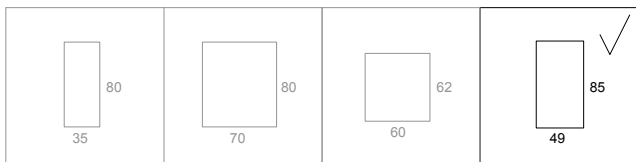

DIRECT CODE	(mm)	W	Lm from 3000K/4000K
SDS130	595x49x85	9	1340/1420
SDS250	595x49x85	13	1860/1960
SDS195	850x49x85	13	2010/2130
SDS375	850x49x85	19	2790/2940
SDS260	1135x49x85	17	2680/2840
SDS500	1135x49x85	25	3720/3920
SDS325	1415x49x85	21	3350/3550
SDS625	1415x49x85	31	4650/4900
SDS2x195	1700x49x85	26	4020/4260
SDS2x375	1700x49x85	37	5580/5880
SDS2x230	1980x49x85	29	4690/4970
SDS2x440	1980x49x85	43	6510/6860
SDS2x260	2265x49x85	33	5360/5680
SDS2x500	2265x49x85	49	7440/7840
SDS2x325	2825x49x85	41	6700/7100
SDS2x625	2825x49x85	61	9300/9800

DIRECT/ INDIRECT CODE	(mm)	W	Lm from 3000K/4000K
SDS130/DI	595x49x85	17	2680/2840
SDS250/DI	595x49x85	25	3720/3920
SDS195/DI	850x49x85	25	4020/4260
SDS375/DI	850x49x85	37	5580/5880
SDS260/DI	1135x49x85	33	5360/5680
SDS500/DI	1135x49x85	49	7440/7840
SDS325/DI	1415x49x85	41	6700/7100
SDS625/DI	1415x49x85	61	9300/9800
SDS2x195/DI	1700x49x85	52	8040/8520
SDS2x375/DI	1700x49x85	74	11160/11760
SDS2x230/DI	1980x49x85	58	9380/9940
SDS2x440/DI	1980x49x85	86	13020/13720
SDS2x260/DI	2265x49x85	66	10720/11360
SDS2x500/DI	2265x49x85	98	14880/15680
SDS2x325/DI	2825x49x85	83	13400/14200
SDS2x625/DI	2825x49x85	123	18600/19600

Delivered incl. 2 m self-locking suspensions

see page 58

see page 60

see page 62

COLOR TEMPERATURE

3000K	/3K
4000K	/4K

OPTIC

PMMA OPAL	/--
PRISMATIC	/P

DIMMABLE OPTIONS

DALI, TOUCHDIM WIRELESS	/DALI /WRS	see page 223 see page 223

COLORS

	ELOX	/...
	WHITE	/WH
	BLACK	/BL
	SILVER	/SI
	ANTRACIT	/AT
	GOLD	/GL
	BRONZE	/BR

ACCESSORIES

	85	SDPKK END CAP 2PCS
	75	SPPKBO3075 (3X0,75) SPPKBO5075 (5X0,75) TRANSPARENT CABLE 2 METRES WITH CEILING BOX
	25