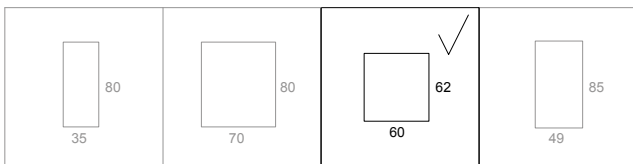

DIMMABLE OPTIONS

DALI, TOUCHDIM /DALI see page 223
WIRELESS /WRS see page 223

COLORS

	WHITE	/WH
	BLACK	/BL
	SILVER	/SI
	ANTRACIT	/AT
	GOLD	/GL
	BRONZE	/BR

ACCESSORIES

□ CUBUS CEILING

ARCHILIGHT

DIRECT CODE	(mm)	W	Lm from 3000K/4000K
SCC130	595x60x62	9	1340/1420
SCC250	595x60x62	13	1860/1960
SCC195	850x60x62	13	2010/2130
SCC375	850x60x62	19	2790/2940
SCC260	1135x60x62	17	2680/2840
SCC500	1135x60x62	25	3720/3920
SCC325	1415x60x62	21	3350/3550
SCC625	1415x60x62	31	4650/4900
SCC2x195	1700x60x62	26	4020/4260
SCC2x375	1700x60x62	37	5580/5880
SCC2x230	1980x60x62	29	4690/4970
SCC2x440	1980x60x62	43	6510/6860
SCC2x260	2265x60x62	33	5360/5680
SCC2x500	2265x60x62	49	7440/7840
SCC2x325	2825x60x62	41	6700/7100
SCC2x625	2825x60x62	61	9300/9800