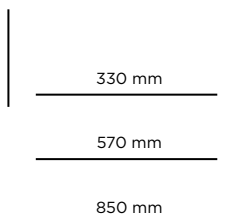

DIRECT CODE	(mm)	W	Lm from 3000K/4000K
SBS/80/QA/330	330x330x50	8	1340/1400
SBS/80/QA/570	570x570x50	32	5360/5600
SBS/80/QA/850	850x850x50	72	11160/12600

DIRECT/INDIRECT CODE	(mm)	W	Lm from 3000K/4000K
SBS/80/QA/330/DI	330x330x50	8	1340/1400
SBS/80/QA/570/DI	570x570x50	32	5360/5600
SBS/80/QA/850/DI	850x850x50	72	11160/12600

Delivered incl. 2 m self-locking suspensions