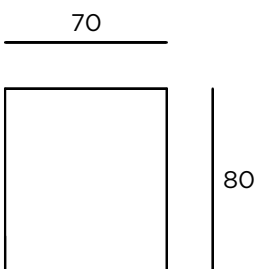

COLOR TEMPERATURE

3000K /3K
4000K /4K

OPTIC

PMMA OPAL /--
PRISMATIC /P

DIMMABLE OPTIONS

DALI, TOUCHDIM /DALI see page 223
WIRELESS /WRS see page 223

COLORS

	WHITE	/WH
	BLACK	/BL
	SILVER	/SI
	ANTRACIT	/AT
	GOLD	/GL
	BRONZE	/BR

ACCESSORIES

SPPKBO3075 (3X0,75)
SPPKBO5075 (5X0,75)
TRANSPARENT CABLE 2 METRES WITH CEILING BOX

SBSLOPKK
END CAP
2PCS