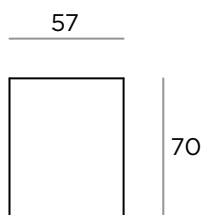

□ LUCID SUSPENDED

INSTALLATION

Suspended version
Ceiling version see page 154
Wall version see page 90
System version see page 210

CONNECTION

Non dimmable luminaires are delivered with 3-pole terminal block
Luminaires for dimming are delivered with 5-pole terminal block

MATERIAL

The body of the luminaire is extruded aluminium, eloxated or powder coated finish

LIGHT SOURCE

LED Tridonic or TCI, min. 150Lm/W, 3000K or 4000K

DIFFUSER

PMMA OPAL

LIGHT DISTRIBUTION

Direct and sidewalls

EMERGENCY LIGHTING

A unit with integrated emergency is an option

DIMMING

Most models can be delivered with ballast for dimming (TOUCHDIM, DALI)