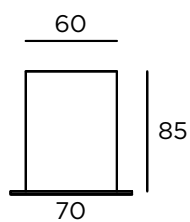

ARCHILIGHT