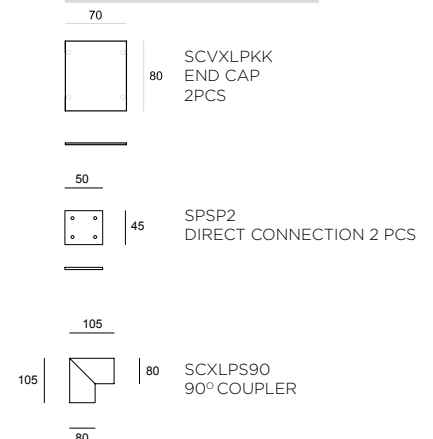

ACCESSORIES