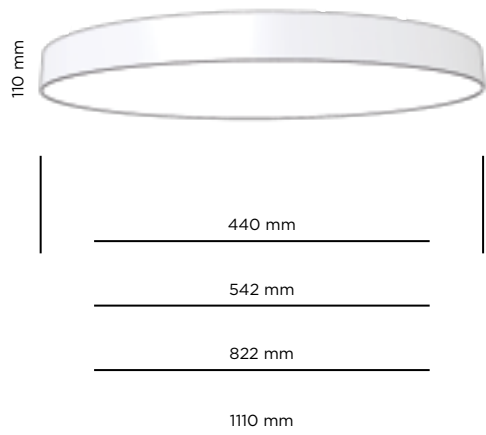

COLOR TEMPERATURE

3000K /3K
4000K /4K

OPTIC

PMMA OPAL /--
PRISMATIC /P

DIMMABLE OPTIONS

DALI, TOUCHDIM /DALI see page 223
WIRELESS /WRS see page 223

COLORS

	WHITE	/WH
	BLACK	/BL
	SILVER	/SI
	ANTRACIT	/AT
	GOLD	/GL
	BRONZE	/BR

DIRECT CODE	Ø (mm)	W	Lm from 3000K/4000K
SBC/110/BE440	440	18	3020/3170
SBC/110/BE542	542	36	6120/6380
SBC/110/BE822	822	64	11980/13320
SBC/110/BE1110	1110	87	16140/16500

see page 126

see page 128