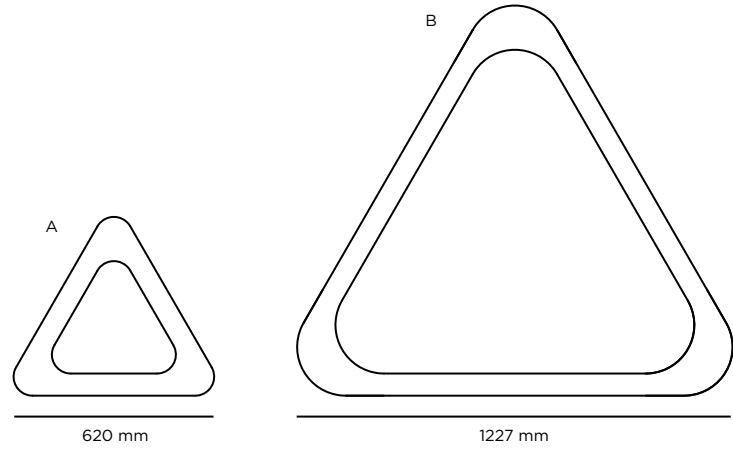

COLOR TEMPERATURE

3000K	/3K
4000K	/4K

OPTIC

PMMA OPAL	/--
PRISMATIC	/P

DIMMABLE OPTIONS

DALI, TOUCHDIM	/DALI	see page 223
WIRELESS	/WRS	see page 223

DIRECT CODE	(mm)	W	Lm from 3000K/4000K
SBS/80/LO/TR/A	620x80	25	4020/4260
SBS/80/LO/TR/B	1227x80	58	9380/9940

DIRECT/INDIRECT CODE	(mm)	W	Lm from 3000K/4000K
SBS/80/LO/TR/A/DI	620x80	25	4020/4260
SBS/80/LO/TR/B/DI	1227x80	58	9380/9940

Delivered incl. 2 m self-locking suspensions

COLORS

	WHITE	/WH
	BLACK	/BL
	SILVER	/SI
	ANTRACIT	/AT
	GOLD	/GL
	BRONZE	/BR

ACCESSORIES

	SPPKBO3075 (3X0,75)
	SPPKBO5075 (5X0,75)
	TRANSPARENT CABLE 2 METRES WITH CEILING BOX