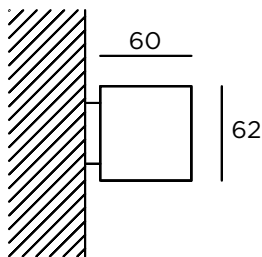

DALI, TOUCHDIM /DALI see page 223
WIRELESS /WRS see page 223

COLORS

	WHITE	/WH
	BLACK	/BL
	SILVER	/SI
	ANTRACIT	/AT
	GOLD	/GL
	BRONZE	/BR

□ CUBUS WALL

ARCHILIGHT

DIRECT CODE	(mm)	W	Lm from 3000K/4000K
SCW130	595x60x62	9	1340/1420
SCW250	595x60x62	12	1860/1960
SCW195	850x60x62	12	2010/2130
SCW375	850x60x62	18	2790/2940
SCW260	1135x60x62	16	2680/2840
SCW500	1135x60x62	24	3720/3920
SCW325	1415x60x62	21	3350/3550
SCW625	1415x60x62	31	4650/4900
SCW2x195	1700x60x62	26	4020/4260
SCW2x375	1700x60x62	37	5580/5880
SCW2x230	1980x60x62	29	4690/4970
SCW2x440	1980x60x62	43	6510/6860
SCW2x260	2265x60x62	33	5360/5680
SCW2x500	2265x60x62	49	7440/7840
SCW2x325	2825x60x62	41	6700/7100
SCW2x625	2825x60x62	61	9300/9800