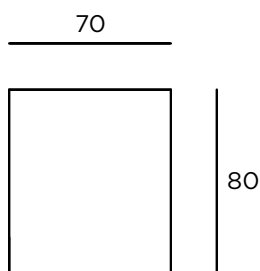

□ BELO_LO_S_80 CEILING

INSTALLATION

Ceiling version
Suspended version see page 30
Recessed version see page 184
System version see page 214

CONNECTION

Non dimmable luminaires are delivered with 3-pole terminal block
Luminaires for dimming are delivered with 5-pole terminal block

MATERIAL

The body of the luminaire is curved extruded aluminium, powder coated finish

LIGHT SOURCE

LED Tridonic or TCI, min. 150Lm/W, 3000K or 4000K

DIFFUSER

PMMA OPAL
PRISMATIC

LIGHT DISTRIBUTION

Direct symmetrical

EMERGENCY LIGHTING

A unit with integrated emergency is an option

DIMMING

Most models can be delivered with ballast for dimming (TOUCHDIM, DALI)