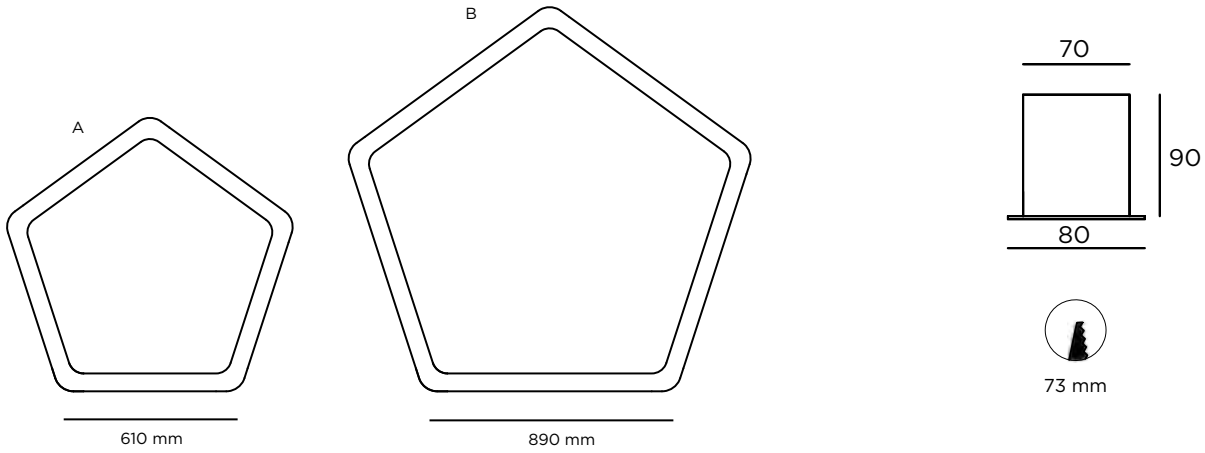

INSTALLATION

Recessed version
Suspended version see page 32
Ceiling version see page 116

CONNECTION

Non dimmable luminaires are delivered with 3-pole terminal block
Luminaires for dimming are delivered with 5-pole terminal block

MATERIAL

The body of the luminaire is curved extruded aluminium, powder coated finish

LIGHT SOURCE

LED Tridonic or TCI, min. 150Lm/W, 3000K or 4000K

DIFFUSER

PMMA OPAL
PRISMATIC

LIGHT DISTRIBUTION

Direct symmetrical

EMERGENCY LIGHTING

A unit with integrated emergency is an option

DIMMING

Most models can be delivered with ballast for dimming (TOUCHDIM, DALI)

DIRECT CODE	(mm)	W	Lm from 3000K/4000K
SBV/PO/A	610x80	41	6700/7100
SBV/PO/B	890x80	62	10050/10650

COLOR TEMPERATURE

3000K /3K
4000K /4K

OPTIC

PMMA OPAL /--
PRISMATIC /P

DIMMABLE OPTIONS

DALI, TOUCHDIM /DALI see page 223
WIRELESS /WRS see page 223

COLORS

	WHITE	/WH
	BLACK	/BL
	SILVER	/SI
	ANTRACIT	/AT
	GOLD	/GL
	BRONZE	/BR