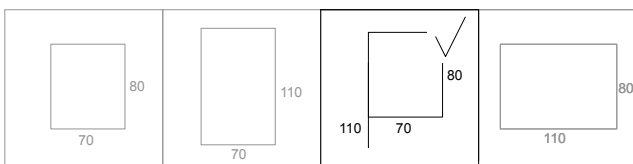

COLOR TEMPERATURE

3000K /3K
4000K /4K

OPTIC

PMMA OPAL /--
PRISMATIC /P

DIMMABLE OPTIONS

DALI, TOUCHDIM /DALI see page 223
WIRELESS /WRS see page 223

COLORS

	WHITE	/WH
	BLACK	/BL
	SILVER	/SI
	ANTRACIT	/AT
	GOLD	/GL
	BRONZE	/BR