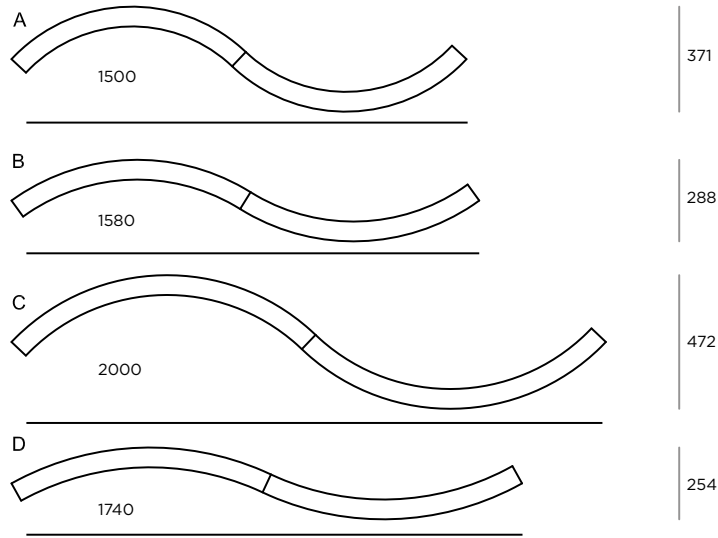

DIRECT CODE	(mm)	W	Lm from 3000K/4000K
SBS/80/LO/SA	1500x70x80 (D=1200)	26	4020/4260
SBS/80/LO/SB	1580x70x80 (D=1500)	26	4020/4260
SBS/80/LO/SC	2000x70x80 (D=1500)	33	5360/5680
SBS/80/LO/SD	1740x70x80 (D=2000)	26	4020/4260

DIRECT/INDIRECT CODE	(mm)	W	Lm from 3000K/4000K
SBS/80/LO/SA/DI	1500x70x80 (D=1200)	26	4020/4260
SBS/80/LO/SB/DI	1580x70x80 (D=1500)	26	4020/4260
SBS/80/LO/SC/DI	2000x70x80 (D=1500)	33	5360/5680
SBS/80/LO/SD/DI	1740x70x80 (D=2000)	26	4020/4260

Delivered incl. 2 m self-locking suspensions