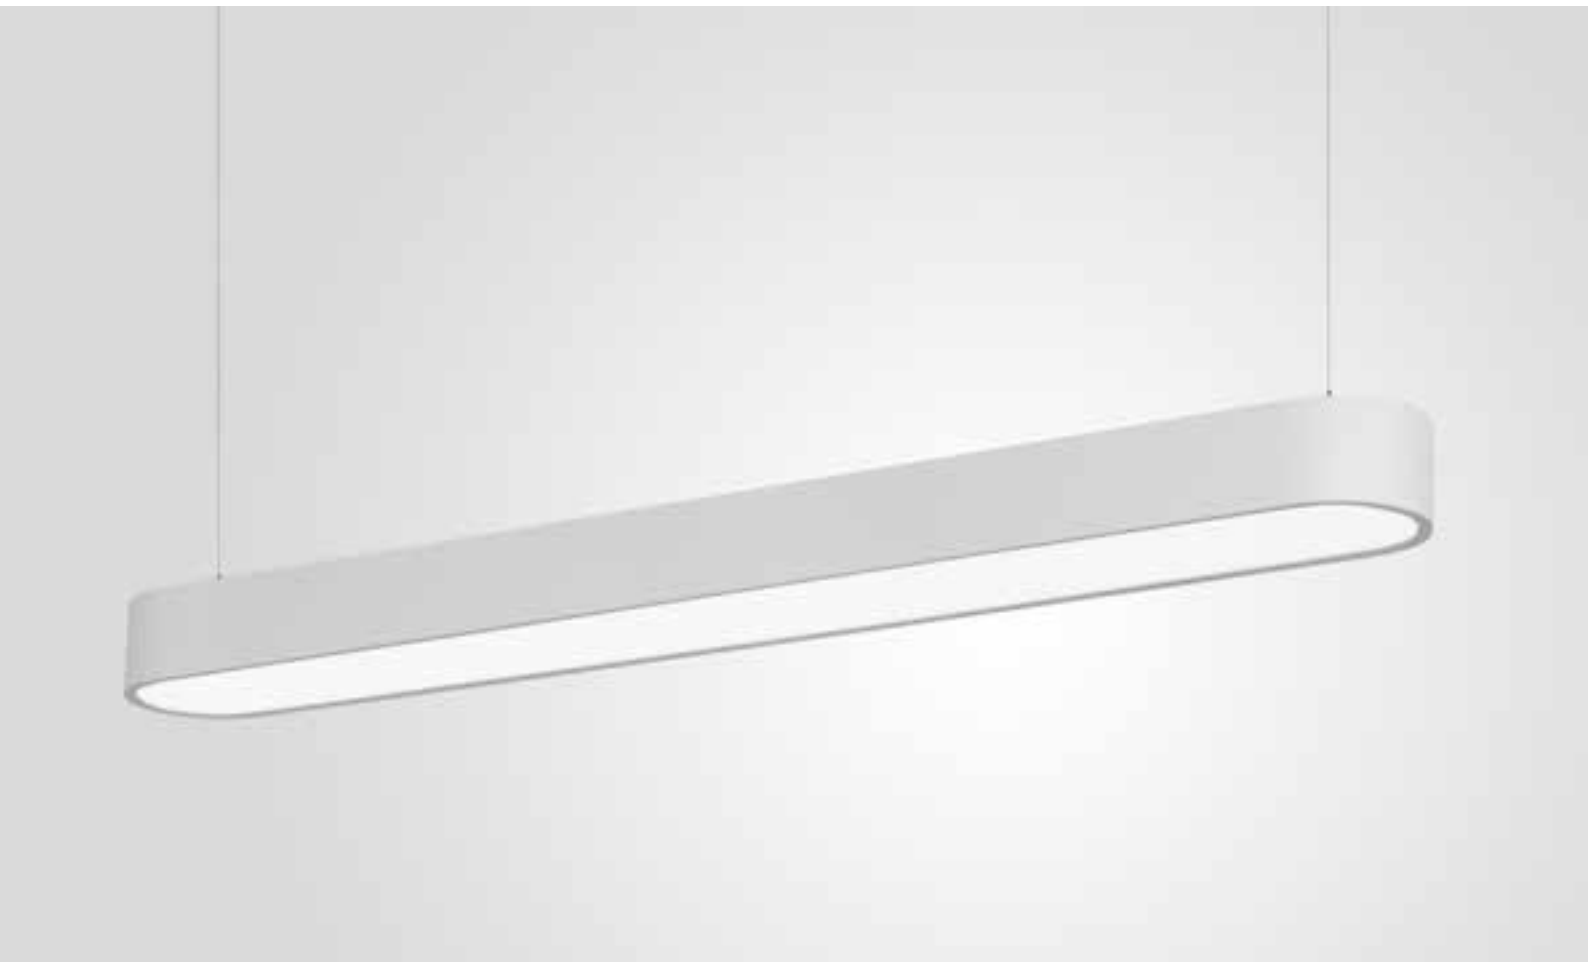

110

DIRECT CODE	(mm)	W	Lm from 3000K/4000K
SBS/110/QA/330	330x330x50	8	1340/1400
SBS/110/QA/570	570x570x50	32	5360/5600
SBS/110/QA/850	850x850x50	72	11160/12600

DIRECT/INDIRECT CODE	(mm)	W	Lm from 3000K/4000K
SBS/110/QA/330/DI	330x330x50	8	1340/1400
SBS/110/QA/570/DI	570x570x50	32	5360/5600
SBS/110/QA/850/DI	850x850x50	72	11160/12600

Delivered incl. 2 m self-locking suspensions

see page 50

see page 52

COLOR TEMPERATURE

3000K	/3K
4000K	/4K

OPTIC

PMMA OPAL	/--
PRISMATIC	/P

DIMMABLE OPTIONS

DALI, TOUCHDIM	/DALI	see page 223
WIRELESS	/WRS	see page 223

COLORS

	WHITE	/WH
	BLACK	/BL
	SILVER	/SI
	ANTRACIT	/AT
	GOLD	/GL
	BRONZE	/BR

	75	SPPKB3075 (3X0,75)
	75	SPPKB5075 (5X0,75) TRANSPARENT CABLE 2 METRES WITH CEILING BOX
	25	

□ CUBUS_R SUSPENDED