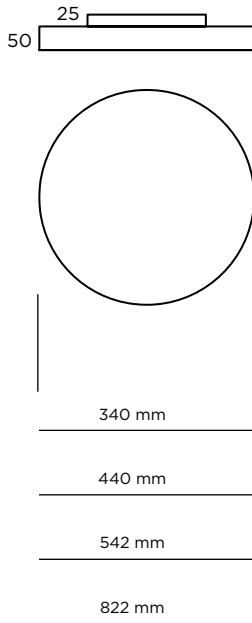

INSTALLATION

Ceiling version
Suspended version see page 38
Recessed version see page 66

CONNECTION

Non dimmable luminaires are delivered with 3-pole terminal block
Luminaires for dimming are delivered with 5-pole terminal block

MATERIAL

The body of the luminaire is curved extruded aluminium, powder coated finish

LIGHT SOURCE

LED Tridonic or TCI, min. 150Lm/W, 3000K or 4000K

DIFFUSER

PMMA OPAL
PRISMATIC

LIGHT DISTRIBUTION

Direct symmetrical
Direct symmetrical / Passive indirect symmetrical, see page 223

EMERGENCY LIGHTING

A unit with integrated emergency is an option

DIMMING

Most models can be delivered with ballast for dimming (TOUCHDIM, DALI)

DIRECT CODE	Ø (mm)	W	Lm from 3000K/4000K
SBC/50/BE300	340	17	2680/2820
SBC/50/BE440	440	18	3020/3170
SBC/50/BE542	542	36	6120/6380
SBC/50/BE822	822	64	11980/13320

DIRECT/INDIRECT CODE	Ø (mm)	W	Lm from 3000K/4000K
SBS/50/BE300/DI	340	17	2680/2820
SBS/50/BE440/DI	440	18	3020/3170
SBS/50/BE542/DI	542	36	6120/6380
SBS/50/BE822/DI	822	64	11980/13320

COLOR TEMPERATURE

3000K /3K
4000K /4K

OPTIC

PMMA OPAL /--
PRISMATIC /P

DIMMABLE OPTIONS

DALI, TOUCHDIM /DALI see page 223
WIRELESS /WRS see page 223