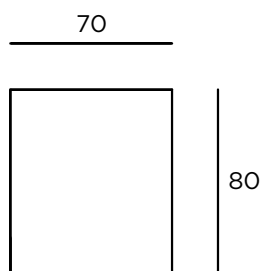

ARCHILIGHT