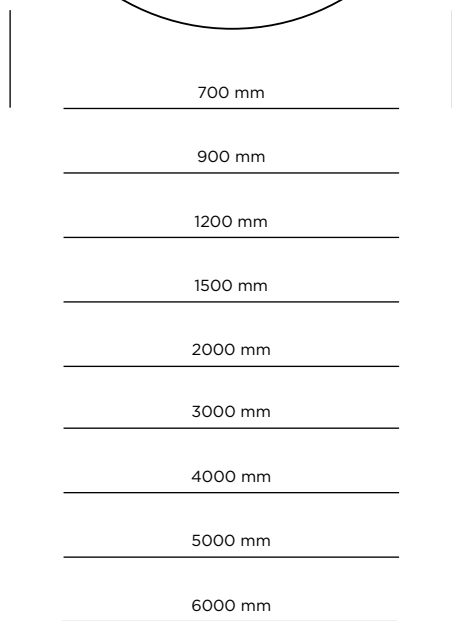

INSTALLATION

Recessed version
Suspended version see page 16
Ceiling version see page 102

CONNECTION

Non dimmable luminaires are delivered with 3-pole terminal block
Luminaires for dimming are delivered with 5-pole terminal block

MATERIAL

The body of the luminaire is curved extruded aluminium, powder coated finish

LIGHT SOURCE

LED Tridonic or TCI, min. 150Lm/W, 3000K or 4000K

DIFFUSER

PMMA OPAL
PRISMATIC

LIGHT DISTRIBUTION

Direct symmetrical

EMERGENCY LIGHTING

A unit with integrated emergency is an option

DIMMING

Most models can be delivered with ballast for dimming (TOUCHDIM, DALI)

DIRECT CODE	Ø (mm)	W	Lm from 3000K/4000K
SBV/GI700	700	29	4690/4970
SBV/GI900	900	37	6030/6390
SBV/GI1220	1200	50	8040/8520
SBV/GI1500	1500	66	10720/11360
SBV/GI2000	2000	82	13400/14200
SBV/GI3000	3000	132	21440/22720
SBV/GI4000	4000	164	26800/28400
SBV/GI5000	5000	230	37520/39760
SBV/GI6000	6000	263	42880/45400

COLOR TEMPERATURE

3000K /3K
4000K /4K

OPTIC

PMMA OPAL /--
PRISMATIC /P

DIMMABLE OPTIONS

DALI, TOUCHDIM /DALI see page 223
WIRELESS /WRS see page 223

COLORS

	WHITE	/WH
	BLACK	/BL
	SILVER	/SI
	ANTRACIT	/AT
	GOLD	/GL
	BRONZE	/BR