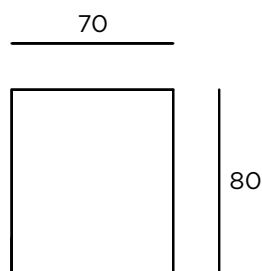

ARCHILIGHT