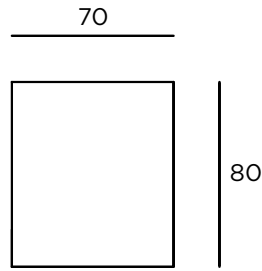

INSTALLATION

Ceiling version
Suspended version see page 16
Recessed version see page 168

CONNECTION

Non dimmable luminaires are delivered with 3-pole terminal block
Luminaires for dimming are delivered with 5-pole terminal block

MATERIAL

The body of the luminaire is curved extruded aluminium, powder coated finish

LIGHT SOURCE

LED Tridonic or TCI, min. 150Lm/W, 3000K or 4000K

DIFFUSER

PMMA OPAL
PRISMATIC

LIGHT DISTRIBUTION

Direct symmetrical

EMERGENCY LIGHTING

A unit with integrated emergency is an option

DIMMING

Most models can be delivered with ballast for dimming (TOUCHDIM, DALI)

DIRECT CODE	Ø (mm)	W	Lm from 3000K/4000K
SBC/GI700	700	29	4690/4970
SBC/GI900	900	37	6030/6390
SBC/GI1200	1200	50	8040/8520
SBC/GI1500	1500	66	10720/11360
SBC/GI2000	2000	82	13400/14200
SBC/GI3000	3000	132	21440/22720
SBC/GI4000	4000	164	26800/28400
SBC/GI5000	5000	230	37520/39760
SBC/GI6000	6000	263	42880/45400

COLOR TEMPERATURE

3000K /3K
4000K /4K

OPTIC

PMMA OPAL /--
PRISMATIC /P

DIMMABLE OPTIONS

DALI, TOUCHDIM /DALI see page 223
WIRELESS /WRS see page 223