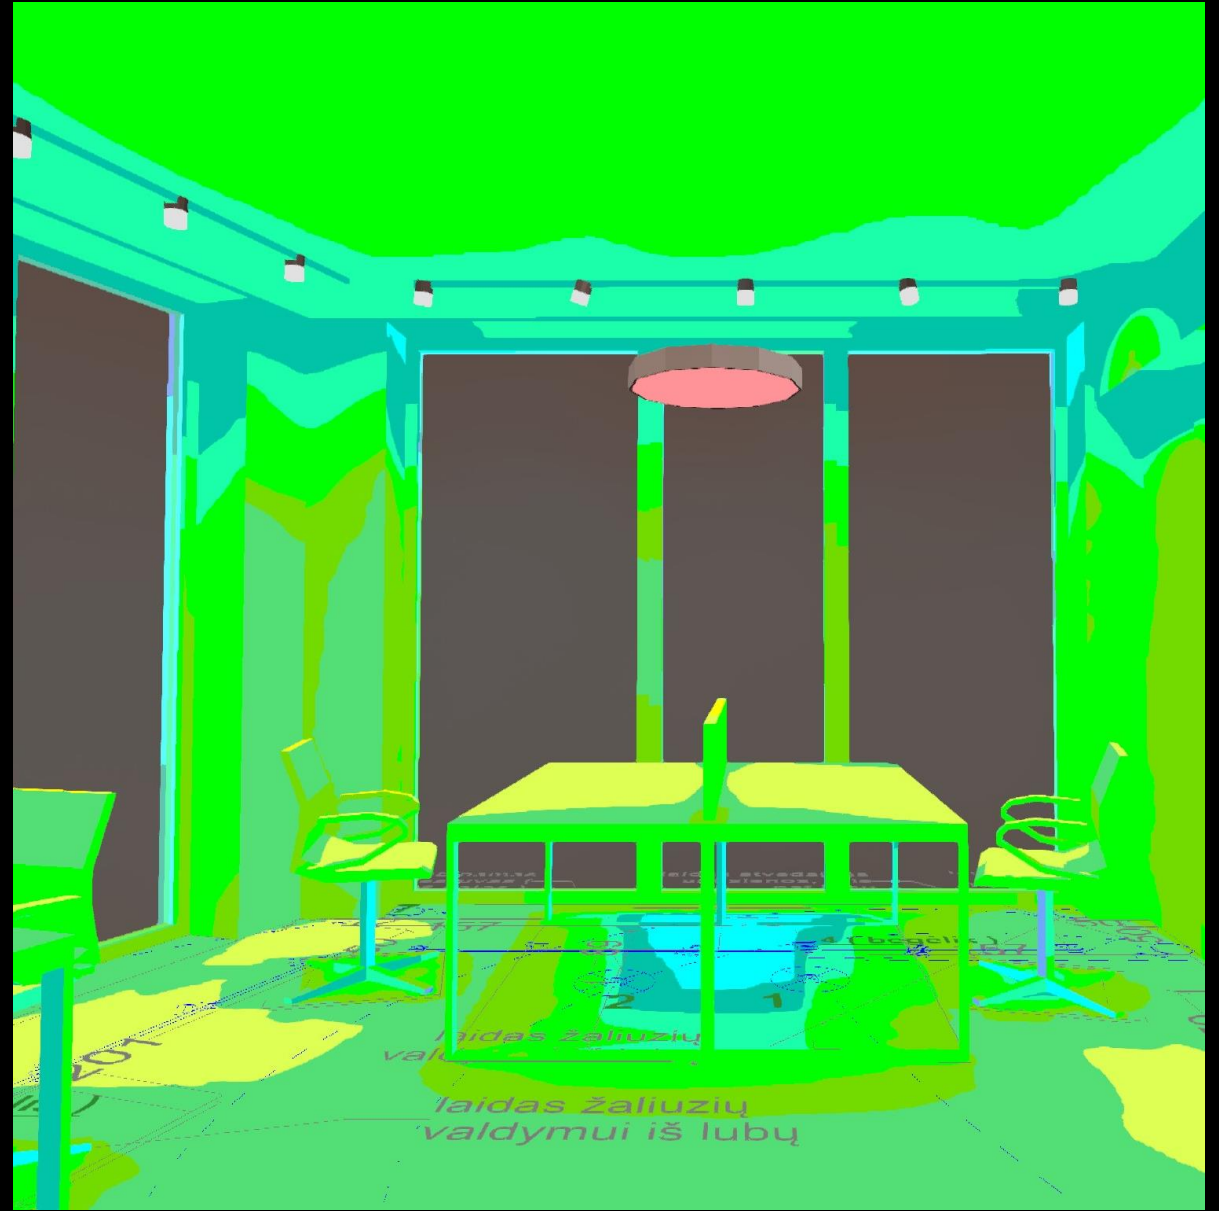

# PROJEKTY

Let's get brighter

The image features a dark, monochromatic background with a subtle wood-grain texture. Overlaid on this are several bright white, glowing geometric lines that form various shapes, including rectangles and triangles, some of which are interconnected to create a sense of depth and structure. The lines appear to be part of a complex architectural or design framework. The overall aesthetic is modern and minimalist.

# Heineken Managing Director Residence

QUALITY CONTROL - LIGHTING SOLUTIONS

*We love challenges...*

BPM Lighting®

BPM BESPOKE MADRID

A modern living room with a dark grey sofa, a hanging fireplace, and a large window. The room features a dark grey sofa with several cushions, a large window on the left with sheer curtains, and a hanging fireplace with a fire burning inside. The walls are dark grey, and the floor is a light-colored concrete. A large, dark grey rug is on the floor, and two wooden coffee tables are in front of the sofa. A large, dark vase with a plant is on the right side of the room. A cluster of small, dark pendant lights hangs from the ceiling.