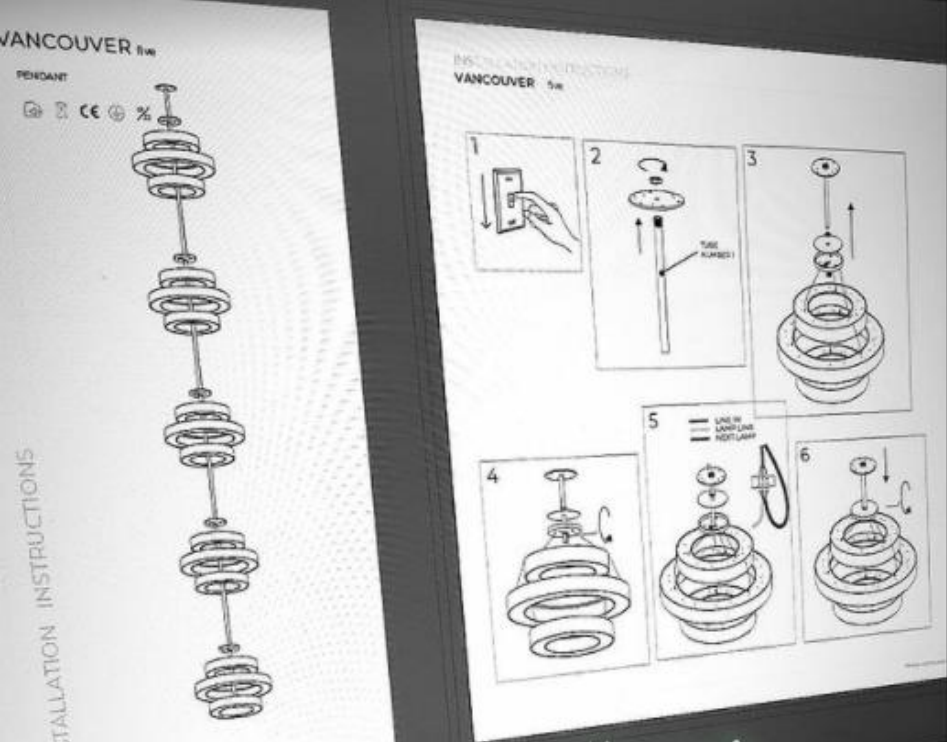

# Heineken Managing Director Residence

QUALITY CONTROL - LIGHTING SOLUTIONS

*We love challenges...*

BPM Lighting®

BPM BESPOKE MADRID

A modern living room with a dark grey sofa, a hanging fireplace, and a large window. The room features a dark grey sofa with several cushions, a large window on the left with sheer curtains, and a hanging fireplace with a fire burning inside. The walls are dark grey, and the floor is a light-colored concrete. A large, dark grey rug is on the floor, and two wooden coffee tables are in front of the sofa. A large, dark vase with a plant is on the right side of the room. A cluster of small, dark pendant lights hangs from the ceiling.