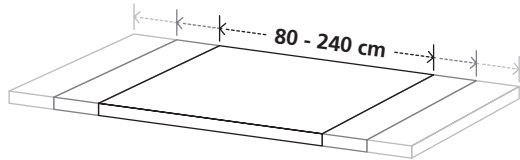

TABLE TOPS

TISCHPLATTEN · PLATEAUX DE TABLE

DIFFERENT SIZES
VERSCHIEDENE MASSE
DIFFÉRENTES DIMENSIONS