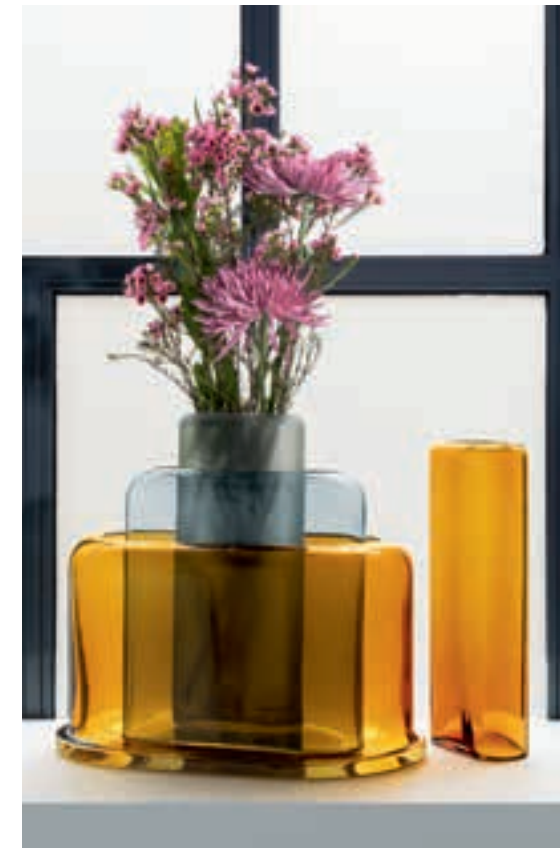

Shonquis Moreno: Where do you most often find your design inspiration?

Defne Koz: My design always tries to awaken the senses, to evoke subtle emotions with deep, rich materials and shapes. All my designs for Nude use glass to explore different kinds of sensations, mostly visual, but also tactile sensations through the use of textures and surface patterns. My interest is to develop a multi-sensory language and create immersive experiences that engage the whole body and the whole mind.

S.M.: You've worked with glass many times. Is the material special in any way, in your opinion?

D.K.: I learned that glass is transparent but not invisible, that's a big difference. Even when the material itself is neutral and transparent, it's not the absence of sensation, but the addition of many sensations

that are ever-changing, difficult to grasp because they change with the light hitting from different angles. Glass is rich and mysterious, and you perceive it differently every time. For this reason, every time I work with the material, I try and explore one of its many attributes: reflection, refraction, translucency, fade, texture, layering, and color.

S.M.: What was your inspiration for the shapes and the lovely texture of Opti Collection?

D.K.: Opti is all about textures, the surface of the vases is 'micro-pleated' to create an optical illusion, a visual vibration of the surface. In the transparent version of Opti, the texture is amplified by the refraction of the material, in the versions in colored glass this creates a kind of color moiré.

"GLASS IS RICH AND MYSTERIOUS, AND YOU PERCEIVE IT DIFFERENTLY EVERY TIME."