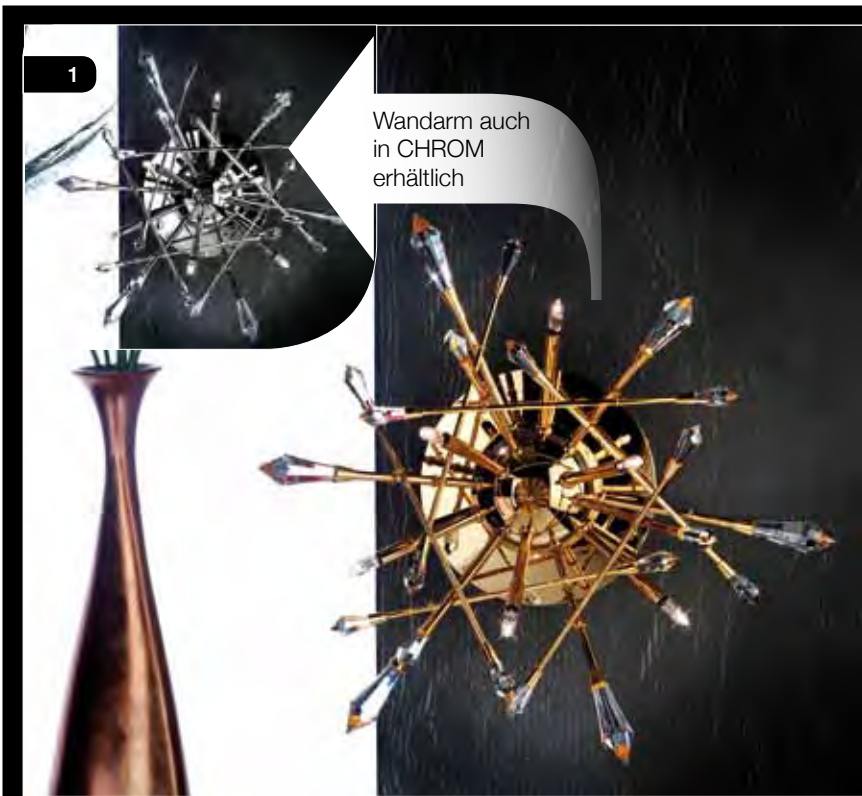

1

2

3

WA 2- 1198/6/gold
ODER **WA 2- 1198/6/chrom**
Ø 40cm; T 19cm
incl. 6 x 12V/10W halogen

LA 4- 1100/6/gold
ODER **LA 4- 1100/6/chrom**
Ø 35cm; H 38cm
incl. 6 x 12V/10W halogen

STL 12- 1109/12/gold
ODER **STL 12- 1109/12/chrom**
Ø 40cm; H 160cm
incl. 12 x 12V/10W halogen

1-3 24 Karat Gold Plated • STRASS® Swarovski® Crystal