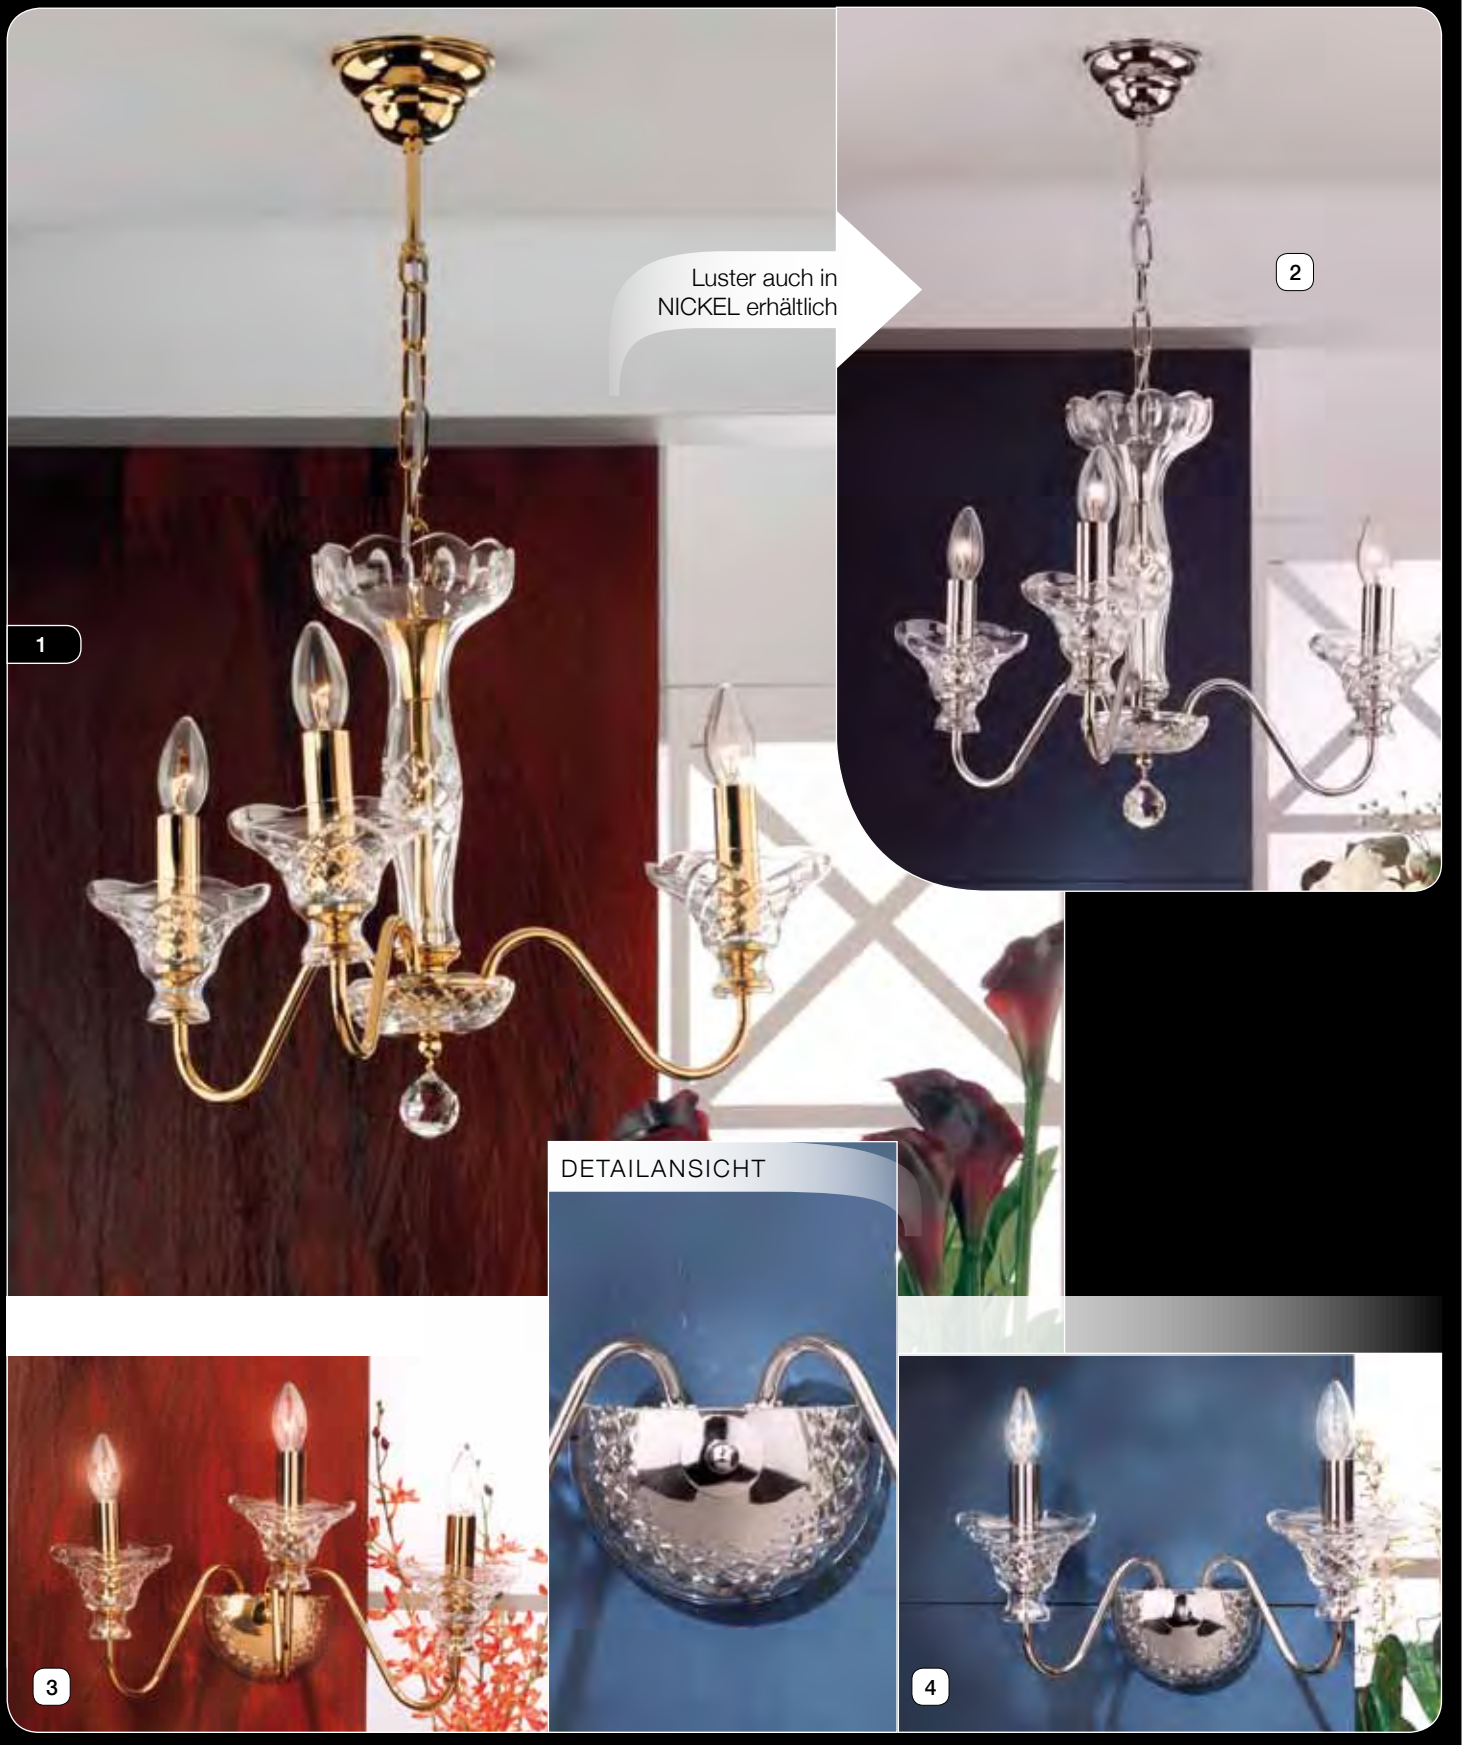

Luster auch in NICKEL erhältlich

DETAILANSICHT

1

LU 2396/3 gold
Ø 50cm; H 40cm
3 x E14/40W

2

LU 2396/3 nickel
Ø 50cm; H 40cm
3 x E14/40W

3

WA 2-1222/3 gold
B 49cm, H 35cm, T 28cm
3 x E14/40W

4

WA 2-1222/2 nickel
B 43cm, H 30cm, T 23cm
2 x E14/40W

1,3 24 Karat Gold Plated

1-4 Schöler/Austria, lead crystal - handcut