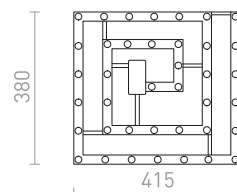

LED MODUL SQ 41

230 V LED 48 W 3000 K 3600 lm Ra 80

G13547

480 Kč