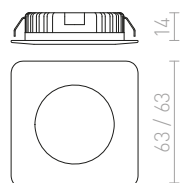

INEZ SQ

12 V= LED 3 W 3000 K 170 lm Ra 80 IP44

R10587 chrom

450 Kč

↑ 15
● Ø56

● LED

○ G14018