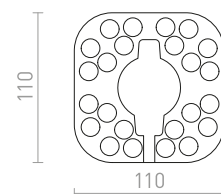

LED MODUL SQ 10

230 V LED 12 W 3000 K 900 lm Ra 80

G13546

138 Kč