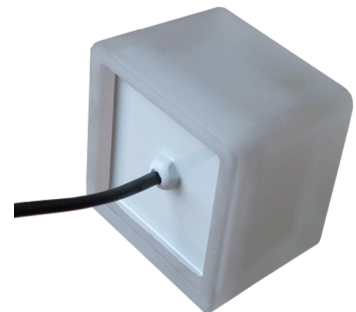

AMViS

* values are specified for the light source only.

** By default every light is equipped with 1.5 m cable H05RN-F, – different cable lengths are available on request.

General technical features and key advantages:

High mechanical endurance	Static load test up to 2000 kg (according to EN60598-2-13)	✓
Integrated current source to stabilize the luminous flux	Nominal life-time up to 50,000 h (at 60 °C with a failure rate $\leq 0.2\%$ per 1,000 h)	✓
Almost homogeneous glowing of the working surface	(no lighting spots at the top side)	✓

The lights can be manufactured with an image (or LOGO) engraved at the top surface***.

To do that please provide your desired image in *.jpg, *.png or *.pdf format.

See some examples here. Please note the image is not colored.

*** subject to special surcharge, see AM001945 at the pricelist

Rear side view