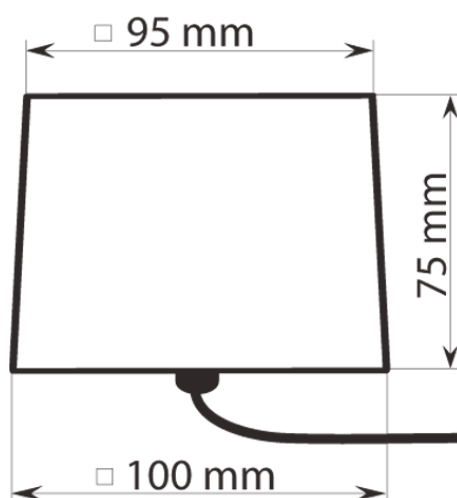

## Magnum /AM11411\*/ Data sheet

Magnum is a recessed LED paver light, manufactured from borosilicate glass, featuring a prism shaped body, with slightly rounded edges. The external surface of the glass is sandblasted, to create a moderately frosted, white appearance. The light's body is dust- and waterproof, completely sealed with no serviceable parts inside (the LED module can not be replaced).

**ATTENTION:** TO ENSURE A LONG AND SAFE OPERATION OF THE LIGHTS, FOR THE WHOLE WORKING PERIOD, SURROUNDING TEMPERATURES MUST BE KEPT BETWEEN -40 AND +60 °C.

IP68

Article	Description	Dimensions (mm)	Voltage	Power consumption (W)	Colored temperature	IP Rate	Light flux (Lm)	Weight Netto (Kg)
AM114112	Magnum NW	□ 95x □ 100x75mm	12V,DC	1.4	4200K	IP68	120*	1.2
AM114113	Magnum WW	□ 95x □ 100x75mm	12V,DC	1.4	3000K	IP68	120*	1.2
AM114114	Magnum Red	□ 95x □ 100x75mm	12V,DC	1.08	620–630 nm	IP68	24*	1.2
AM114115	Magnum Green	□ 95x □ 100x75mm	12V,DC	0.88	520–537 nm	IP68	70*	1.2
AM114116	Magnum Blue	□ 95x □ 100x75mm	12V,DC	1.3	465–470 nm	IP68	22*	1.2
AM114117	Magnum Amber	□ 95x □ 100x75mm	12V,DC	0.88	538–592 nm	IP68	24*	1.2
AM114118	Magnum Orange	□ 95x □ 100x75mm	12V,DC	0.88	600–609 nm	IP68	32*	1.2