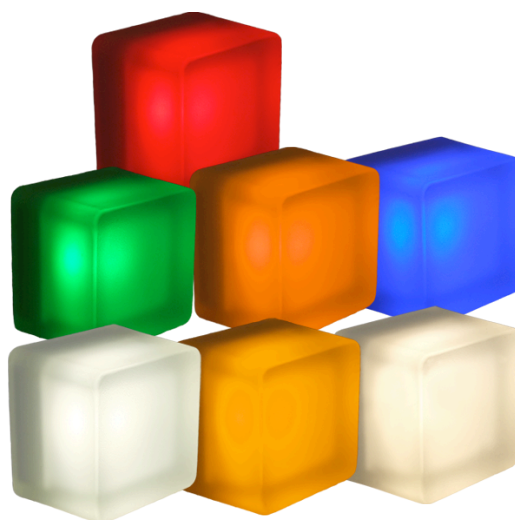

## Magnum /AM11411\*/ Data sheet

Magnum is a recessed LED paver light, manufactured from borosilicate glass, featuring a prism shaped body, with slightly rounded edges. The external surface of the glass is sandblasted, to create a moderately frosted, white appearance. The light's body is dust- and waterproof, completely sealed with no serviceable parts inside (the LED module can not be replaced).

**ATTENTION:** TO ENSURE A LONG AND SAFE OPERATION OF THE LIGHTS, FOR THE WHOLE WORKING PERIOD, SURROUNDING TEMPERATURES MUST BE KEPT BETWEEN -40 AND +60 °C.

IP68

Article	Description	Dimensions (mm)	Voltage	Power consumption (W)	Colored temperature	IP Rate	Light flux (Lm)	Weight Netto (Kg)
AM114112	Magnum NW	□ 95x □ 100x75mm	12V,DC	1.4	4200K	IP68	120*	1.2
AM114113	Magnum WW	□ 95x □ 100x75mm	12V,DC	1.4	3000K	IP68	120*	1.2
AM114114	Magnum Red	□ 95x □ 100x75mm	12V,DC	1.08	620–630 nm	IP68	24*	1.2
AM114115	Magnum Green	□ 95x □ 100x75mm	12V,DC	0.88	520–537 nm	IP68	70*	1.2
AM114116	Magnum Blue	□ 95x □ 100x75mm	12V,DC	1.3	465–470 nm	IP68	22*	1.2
AM114117	Magnum Amber	□ 95x □ 100x75mm	12V,DC	0.88	538–592 nm	IP68	24*	1.2
AM114118	Magnum Orange	□ 95x □ 100x75mm	12V,DC	0.88	600–609 nm	IP68	32*	1.2