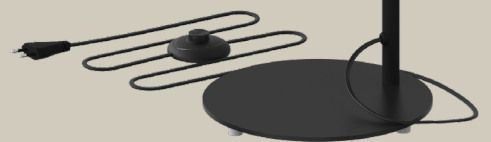

U-Line Floor lamp Black

Art. # 941400
EAN 8712879147398
Incl. 1.8 mtr fabric cable with on/off switch
Ø: 250mm, H:1550mm

STYLE IT!

The black Top Mirror Kalmar looks great in the black Floor lamp! This combination looks stylish and put-together. (CALEX TIP: Place this set in a corner, behind the couch or on both sides of your bed.)