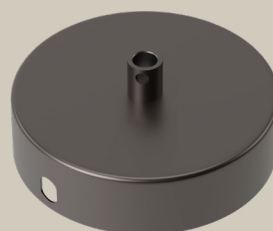

Lamp holder Tower Pearl Black
Art. # 940446
EAN 8712879141440
E27 fitting

Pearl Black Ceiling plate 1 hole
Art. # 940014
EAN 8712879140566