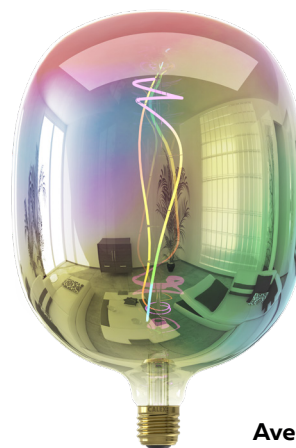

Avesta Metallic Opal
Art. # 426190
EAN 8712879143475
2000K, 4W, 40 Lumen
Dimmable
Ø: 170mm, H:270mm

NEW