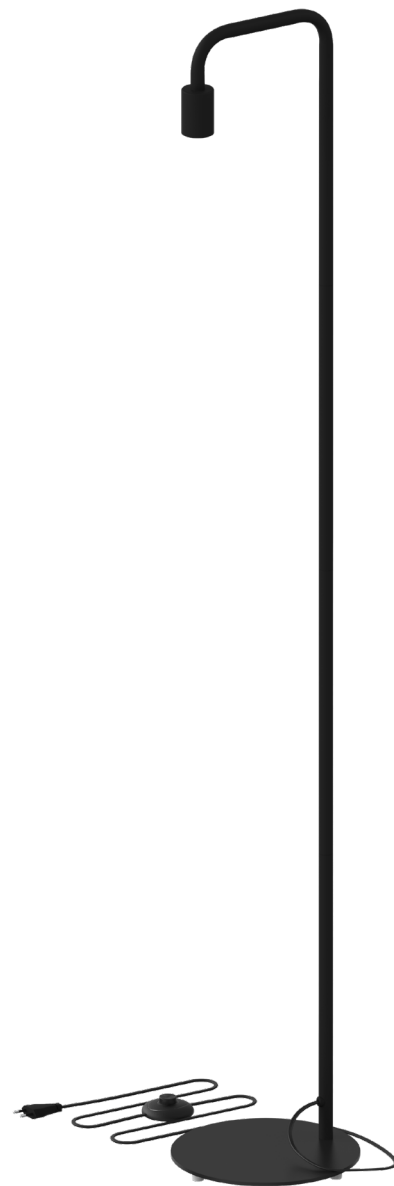

Dimmable

Ø: 64mm, H:142mm

Globe G95 Titanium

Art. # 473892

EAN 8712879147336

2000K, 3.5W, 40 Lumen

Dimmable

Ø: 95mm, H:145mm

Globe G125 Titanium

Art. # 473890

EAN 8712879147299

2000K, 3.5W, 40 Lumen

Dimmable

Ø: 125mm, H:164mm

U-Line Floor lamp Black
Art. # 941400
EAN 8712879147398
E27 Fitting
Incl. 1.8 mtr fabric cable with on/off switch
Ø: 250mm, H:1550mm