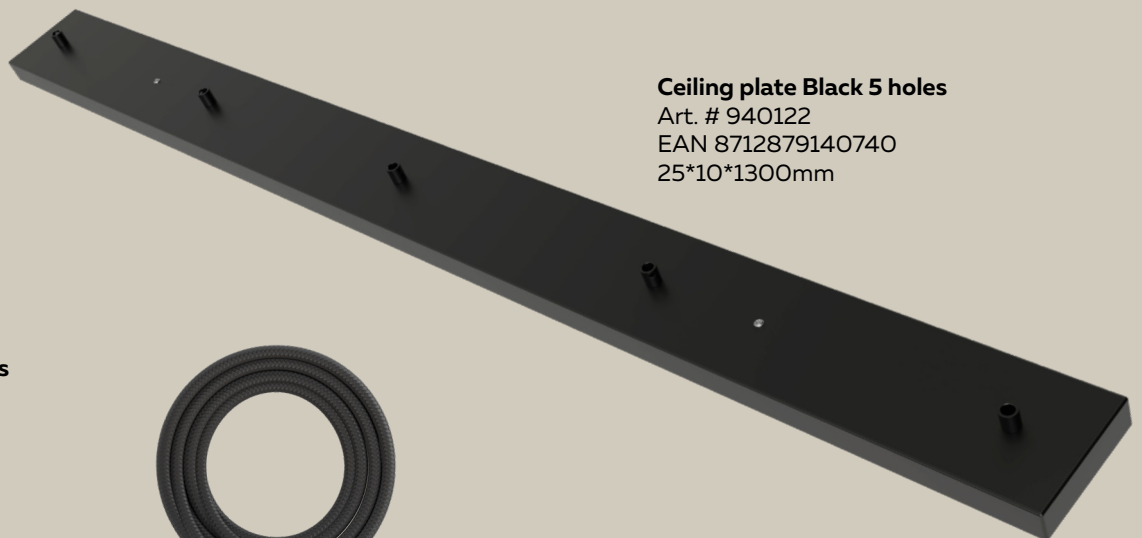

Globe G125 Top Mirror Gold

Art. # 20 01 0003 00
EAN 8712879150725
1800K, 4W, 200 Lumen
Dimmable
Ø: 125mm, H:176mm

Standard A60 Top Mirror Gold

Art. # 20 01 0004 00
EAN 8712879150732
1800K, 4W, 180 Lumen
Dimmable
Ø: 60mm, H:105mm

NEW

Kalmar Top Mirror Gold
Art. # 21 01 0004 00
EAN 8712879150718
1800K, 6W, 360 Lumen
Dimmable
Ø: 200mm, H:265mm

Boden Top Mirror Gold
Art. # 21 01 0003 00
EAN 8712879150701
1800K, 6W, 360 Lumen
Dimmable
Ø: 220mm, H:225mm

NEW

Lampholder Basic Brass
Art. # 940404
EAN 8712879141365
E27 fitting

Ceiling plate Black 5 holes
Art. # 940122
EAN 8712879140740
25*10*1300mm

Cable Grey 1.5M
Textile
Art. # 940218
EAN 8712879140801

Cable Grey 3M
Textile
Art. # 940268
EAN 8712879140986

STYLE IT!

The Gold top mirrors are perfect as light sources above your dining room table. The more the merrier! With the black ceiling plate of 130cm long with 5 access points for bulbs you can easily create your own look. Choose your cable length and color and a lamp holder that represents your style best. The Basic Brass fitting looks great with the Top Mirror bulbs. (CALEX TIP: For a softer touch to the complete set, choose a grey cable in stead of black.)