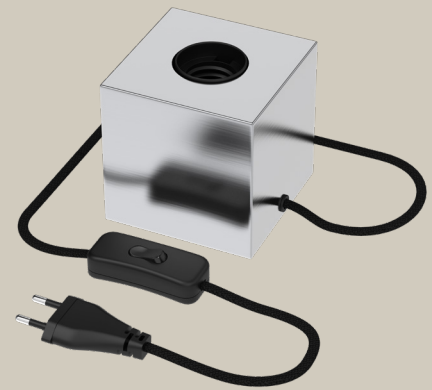

Table Fixture FSC Wood
Art. # 941086
EAN 8712879148029
E27 Fitting
Incl. 1.8 mtr cable with on/off switch
Ø: 85, H:85mm

Table Fixture Silver
Art. # 941018
EAN 8712879141594
E27 Fitting
Incl. 1.8 mtr cable with on/off switch
Ø: 85, H:85mm