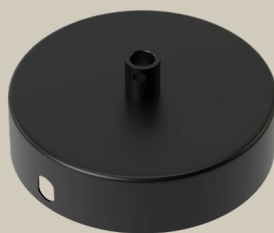

Globe G125 Top Mirror Gold

Art. # 20 01 0003 00
EAN 8712879150725
1800K, 4W, 200 Lumen
Dimmable
Ø: 125mm, H:176mm

Standard A60 Top Mirror Gold

Art. # 20 01 0004 00
EAN 8712879150732
1800K, 4W, 180 Lumen
Dimmable
Ø: 60mm, H:105mm

Baroque Versailles Noir

Art. # 426320

EAN 8712879147350

1800K, 5W, 30 Lumen

Dimmable

Ø: 215mm, H:362mm

STYLE IT!

Because the Baroque bulb is a statement piece on its own, we like to style it with the basic black lamp holder and black cable from the Creations collection. A simple combination that elongates the neck of the bulb and blends together perfectly. (CALEX TIP: Change the cable color for a more playfull effect.)

Black Ceiling plate 1 hole

Art. # 940010

EAN 8712879140542

Lamp holder Basic Black

Art. # 940400

EAN 8712879141341

E27 fitting

Cable Black 1.5M Textile