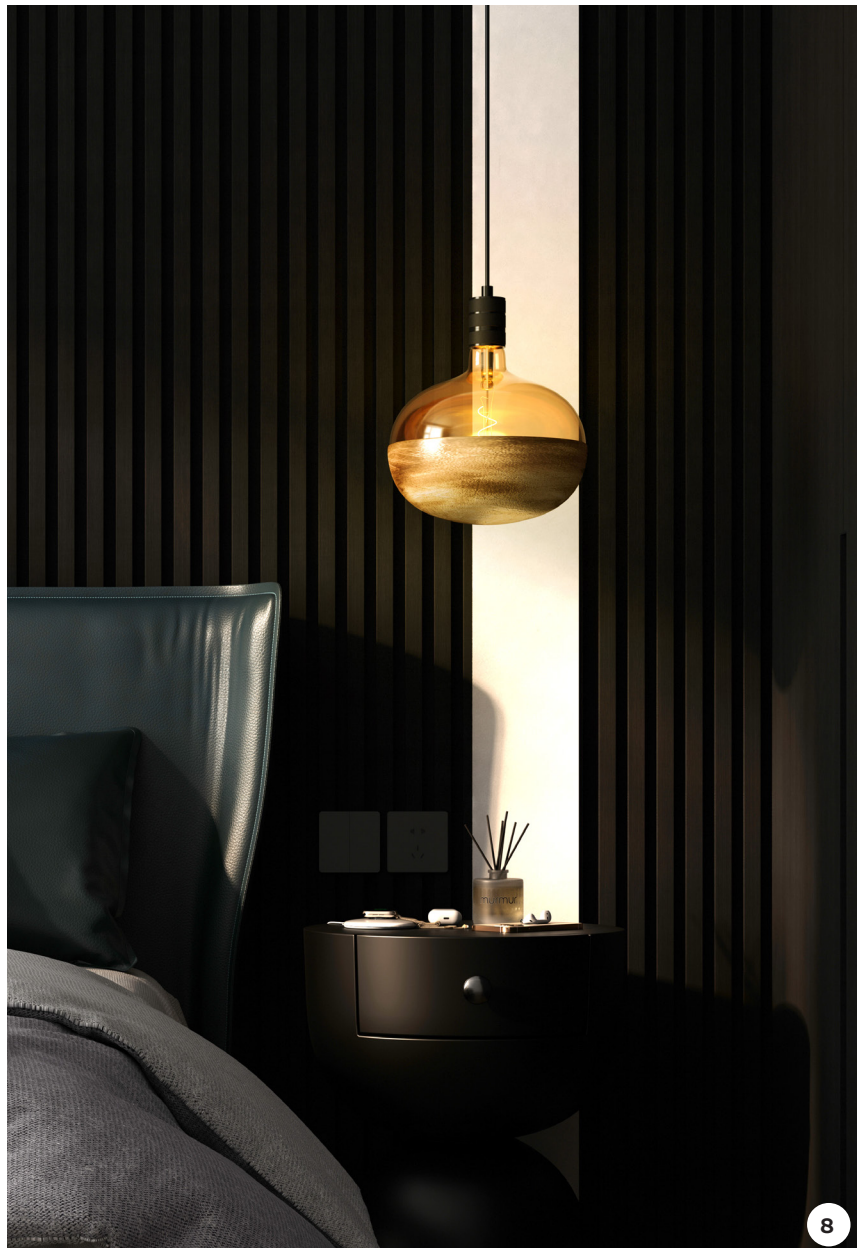

CONTENTS

Black Top Mirror	4	Fusions	13
Gold Top Mirror	6	Pulse	14
Craquele Copper	8	XXL Specials	16
Craquele Gold	10	Colors Specials	20
Baroque	12	Colors Marron	22

* Due to changed legislation, the mentioned specifications may vary slightly in shops & online