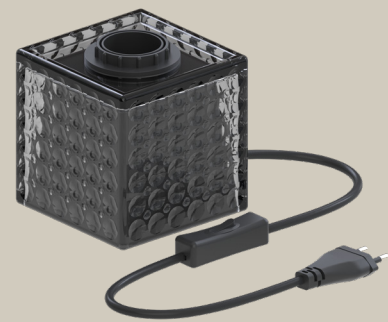

STYLE IT!

The Gold top mirrors are perfect as light sources above your dining room table. The more the merrier! With the black ceiling plate of 130cm long with 5 access points for bulbs you can easily create your own look. Choose your cable length and color and a lamp holder that represents your style best. The Basic Brass fitting looks great with the Top Mirror bulbs. (CALEX TIP: For a softer touch to the complete set, choose a grey cable in stead of black.)

NEW

**Kalmar
Craquele Copper**
Art. # 21 01 0035 00
EAN 8712879155812
1800K, 4W, 100 Lumen
Dimmable
Ø: 200mm, H:256mm

NEW

**Boden
Craquele Copper**
Art. # 21 01 0034 00
EAN 8712879155867
1800K, 4W, 100 Lumen
Dimmable
Ø: 220mm, H:225mm

NEW

**Globe G125
Craquele Copper**
Art. # 20 01 0008 00
EAN 8712879155836
1800K, 4W, 120 Lumen
Dimmable
Ø: 125mm, H:180mm

Table Fixture Round Black
Art. # 30 010 004 00
EAN 8712879150817
E27 Fitting
Incl. 1.8 mtr fabric cable with on/off switch
Ø: 85, H:85mm

Table Fixture Glass Black
Art. # 30 01 0007 00
EAN 8712879150831
E27 Fitting
Incl. 1.8 mtr cable with on/off switch
Ø: 100, H:100mm

STYLE IT!

If you don't want to drill holes in your ceiling or walls, screw your bulbs in one of the luxurious table fixtures Callex has to offer. *(CALEX TIP: The black glass fixture is a perfect match to the Craquele bulbs due to its size and neutral color.)*