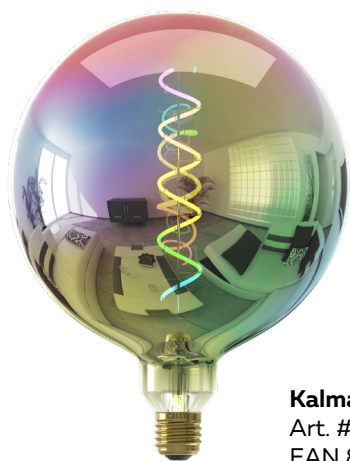

STAY PLAYFUL

With the Colors Specials!

With the Caalex Metallic Opal Colors in your home, you'll always have warm and ambient lighting. Display them in a fixture you already have or go wild and buy new fixtures for these lamps. They certainly deserve it! No bulb from this series is the same, which makes them extra special. Due to the mix of colors, this lamp can be used in many styles. It definitely adds an eclectic touch.

Kalmar Metallic Opal
Art. # 426194
EAN 8712879143499
2000K, 4W, 40 Lumen
Dimmable
Ø: 200mm, H:256mm