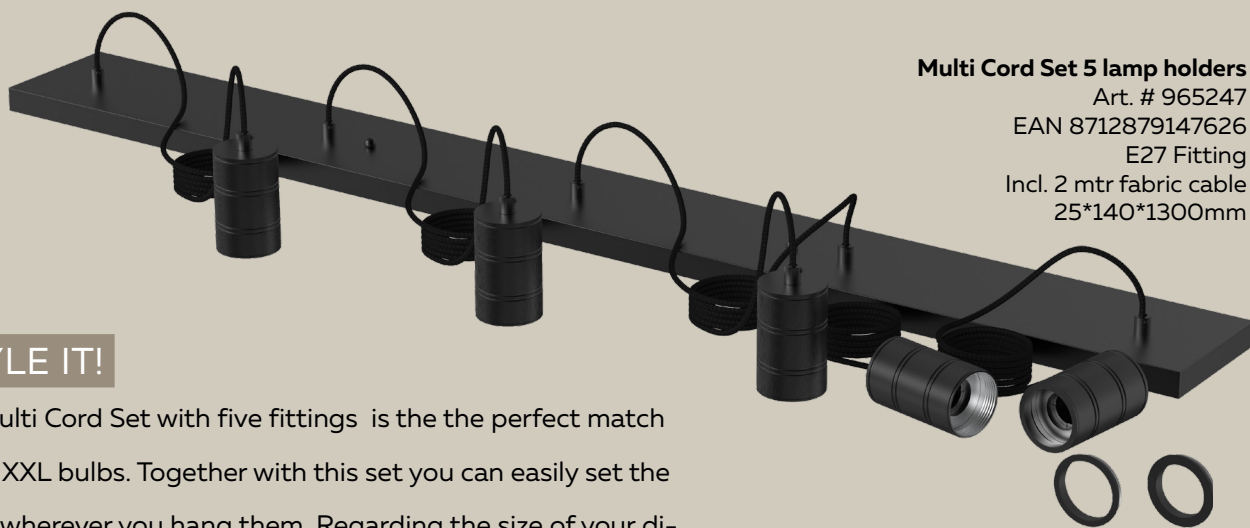

Multi Cord Set 5 lamp holders

Art. # 965247

EAN 8712879147626

E27 Fitting

Incl. 2 mtr fabric cable

25*140*1300mm

STYLE IT!

The Multi Cord Set with five fittings is the perfect match to our XXL bulbs. Together with this set you can easily set the mood wherever you hang them. Regarding the size of your dining room table we have a ceiling plate for the most standard sizes and shapes.