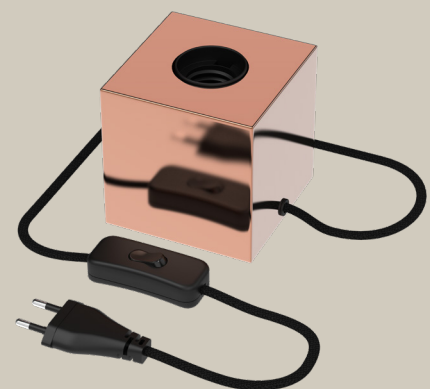

STYLE IT!

Create your own look with the bulb of your choice and a matching table fixture. Match the fixture to your personal style or the bulb. (CALEX TIP: Dare to go bold!)

Table Fixture Copper

Art. # 941020