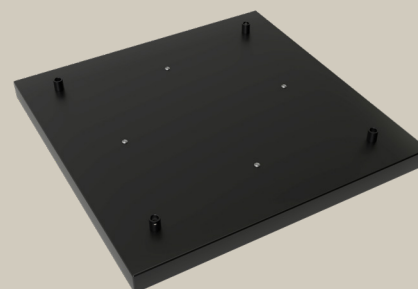

STYLE IT!

Create your own pendant with the square ceiling plate and a cable of your choice. The lamp holder you choose determines the final look of the pendant. In the picture we used the Basic Black fitting. (CALEX TIP: For a more industrial look, go for the Retro Black fitting.)

Cable Black 25M
Art. # 940294
EAN 8712879148555

NEW