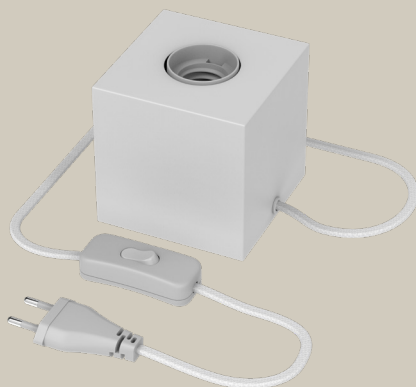

Kiruna Gris
Art. # 426258
EAN 8712879147053
1800K, 5W, 110 Lumen
Dimmable
Ø: 140mm, H:200mm

Table Fixture White
Art. # 941082
EAN 8712879147992
E27 Fitting
Incl. 1.8 mtr cable with on/off switch
Ø: 85, H:85mm