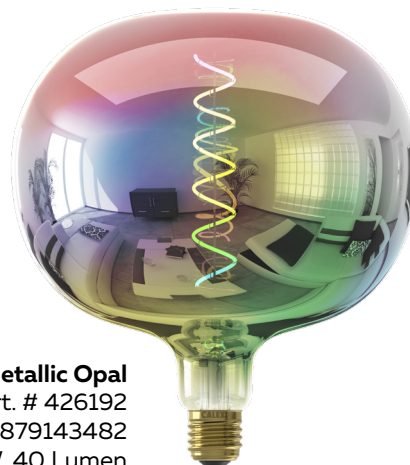

Boden Metallic Opal
Art. # 426192
EAN 8712879143482
2000K, 4W, 40 Lumen
Dimmable
Ø: 220mm, H:225mm