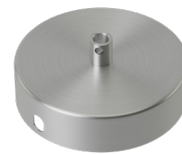

- Incl. 2 rings for snug fit on large bulbs
 -Perfect match for bulbs with thick necks

CREATIONS CEILING PLATES

Ø: 100mm

Copper 1 hole
Art. # 940018
EAN 8712879140580

Copper 3 holes
Art. # 940048
EAN 8712879140672

Copper 5 holes
Art. # 940078
EAN 8712879140719

Polished Copper 1 hole
Art. # 940022
EAN 8712879140603

Brass 1 hole
Art. # 940012
EAN 8712879140559

Brass 3 holes
Art. # 940042
EAN 8712879140658

Brass 5 holes
Art. # 940072
EAN 8712879140696