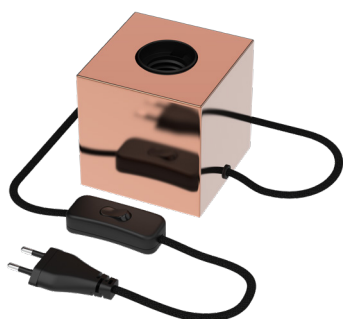

Table Fixture FSC Wood
Art. # 941086
EAN 8712879148029
E27 Fitting
Incl. 1.8 mtr cable with on/off switch
Ø: 85, H:85mm

Table Fixture Copper
Art. # 941020
EAN 8712879141747
E27 Fitting
Incl. 1.8 mtr cable with on/off switch
Ø: 85, H:85mm