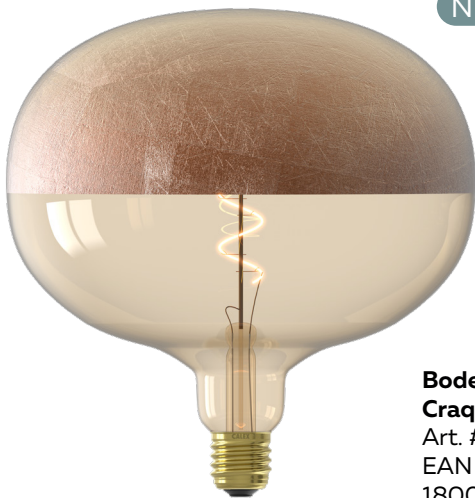

HOTEL CHIC

WITH CRAQUELE COPPER BULBS

Get the hotel chic vibe in your interior with the Craquelé Copper Top Mirrors! With three sizes you can choose to combine them for a playful effect above a dining room table. As singles these beauties are perfect to light up your bedside.

NEW

**Kalmar
Craquele Copper**
Art. # 21 01 0035 00
EAN 8712879155812
1800K, 4W, 100 Lumen
Dimmable
Ø: 200mm, H:256mm

NEW

**Boden
Craquele Copper**
Art. # 21 01 0034 00
EAN 8712879155867
1800K, 4W, 100 Lumen
Dimmable
Ø: 220mm, H:225mm