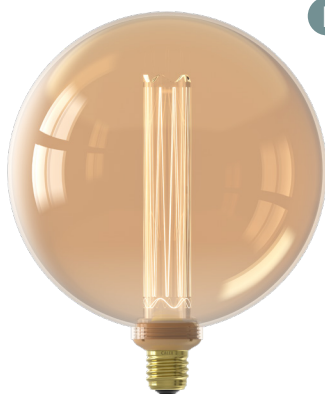

NEW

Kalmar Gold

Art. # 21 01 00 3700
EAN 8712879156109
1800K, 3.5W, 150 Lumen
Dimmable
Ø: 200mm, H:241mm