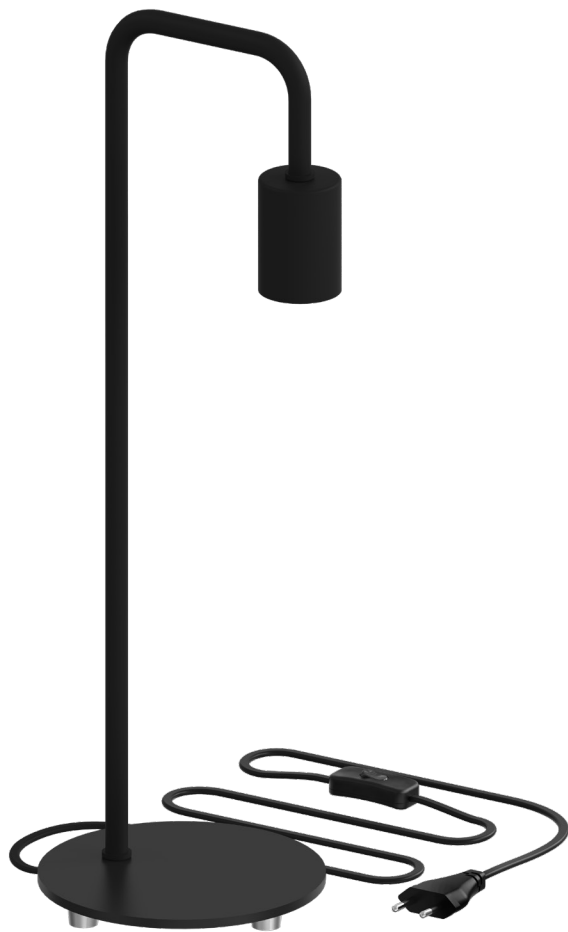

Rondo Smokey

Art. # 21 01 0030 00

EAN 8712879153665

2200K, 4W, 40 Lumen

Dimmable

Ø: 118mm, H:145mm

U-Line Table lamp Black

Art. # 941100

EAN 8712879147381

E27 Fitting

Incl. 1.5 mtr fabric cable with on/off switch

Ø: 150mm, H:530mm

U-Line Wall lamp Black

Art. # 32 01 0002 00

EAN 8712879150954

E27 Fitting

Incl. 3 mtr fabric cable with on/off switch

Ø: 150mm, H:250mm

NEW

STYLE IT!

The Titanium Crown bulbs provide warm light and have the appearance of incandescent tungsten wires combined with energy efficiency of led. Also, they are nice to look at and fit neatly in the Calex fixtures.