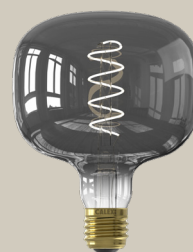

Rondo Smokey

Art. # 21 01 0030 00

EAN 8712879153665

2200K, 4W, 40 Lumen

Dimmable

Ø: 118mm, H:145mm