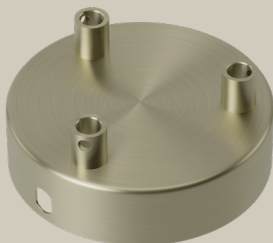

Lamp holder Bell Brass
Art. # 940466
EAN 8712879141495
E27 Fitting

Cable Gold 1.5M
Art. # 940216
EAN 8712879140795

Cable Gold 3M
Art. # 940266
EAN 8712879140979

**Cable Holder Black
Set of 5**
Art. # 940090
EAN 8712879148562