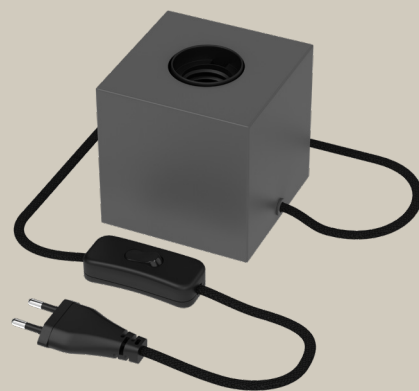

Dijon Smokey
Art. # 21 01 0026 00
EAN 8712879153702
2000K, 4W, 40 Lumen
Dimmable
Ø: 200mm, H:256mm

Table Fixture Grey
Art. # 941084
EAN 8712879148005
E27 Fitting
Incl. 1.8 mtr cable with on/off switch
85*85*85mm

Table Fixture Black
Art. # 941080
EAN 8712879147985
E27 Fitting
Incl. 1.8 mtr cable with on/off switch
85*85*85mm

STYLE IT!

Don't know which vintage bulb is your favorite? Get both and display them in the square table fixtures by Calex.