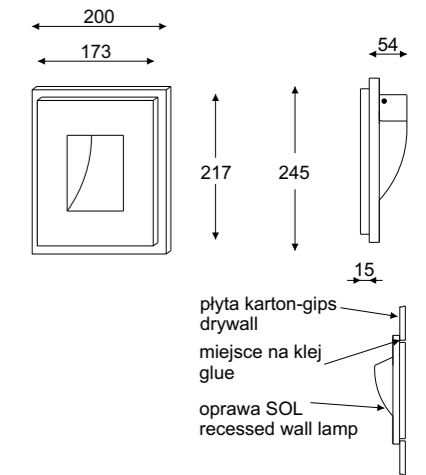

Sol I

Index

LED ECO

4,5W, 437lm, 3000K / 4000K

1211A1N2