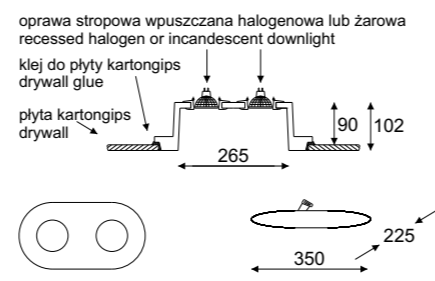

Index

9677B