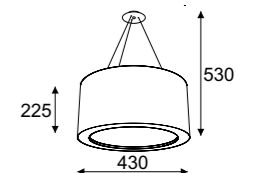

Lukomo 43 wysoka wiszaca / high hanging lamp

Index

3x max 23W, 230V, 50Hz

8657A3
color 2

1x 40W, 230V, 50Hz

8657H4
color 2

1x 55W, 230V, 50Hz

8657H5
color 2

25W, 2755lm, 3000K / 4000K

8657ZCL2
color 2