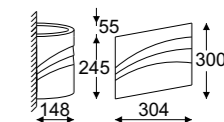

# Amada oprawy wpuszczane ściennie / recessed wall lamp

Pierwsza metoda montowania / The first method of mounting

Druga metoda montowania / The second method of mounting

<b>Amada AF</b>	<b>Index</b>	
	1x 18W, 230V, 50Hz	<b>1119AFC</b>
	4,5W, 437lm, 3000K / 4000K	<b>1119AFN2</b>