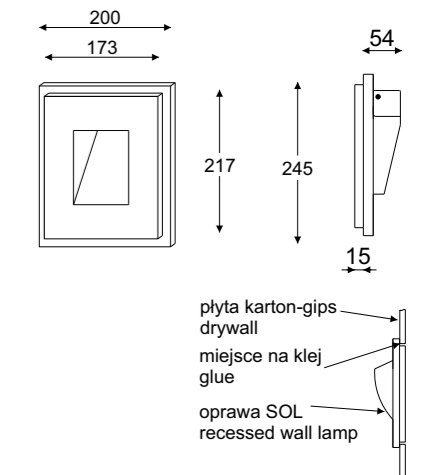

Sol II

Index

LED ECO

4,5W, 437lm, 3000K / 4000K

1211A2N2