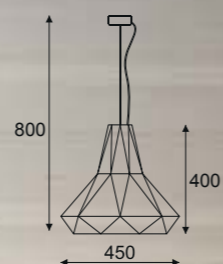

Urson wisząca / hanging lamp

1x max 60W, 230V, 50Hz

Index

1323A1

new ±2% IP20 F C