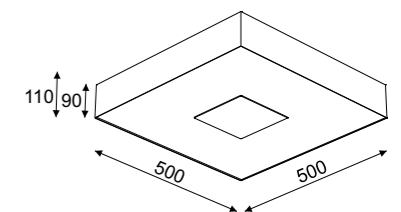

Vandura 500 plafon / ceiling lamp

Index

E27

4 x max 60W, 230V, 50Hz

1139P4
color 1

LED ECO

25W, 2755lm, 3000K / 4000K

1139P4L2
color 1

LED ECO

32W, 3444lm, 3000K / 4000K

1139P4L3
color 1