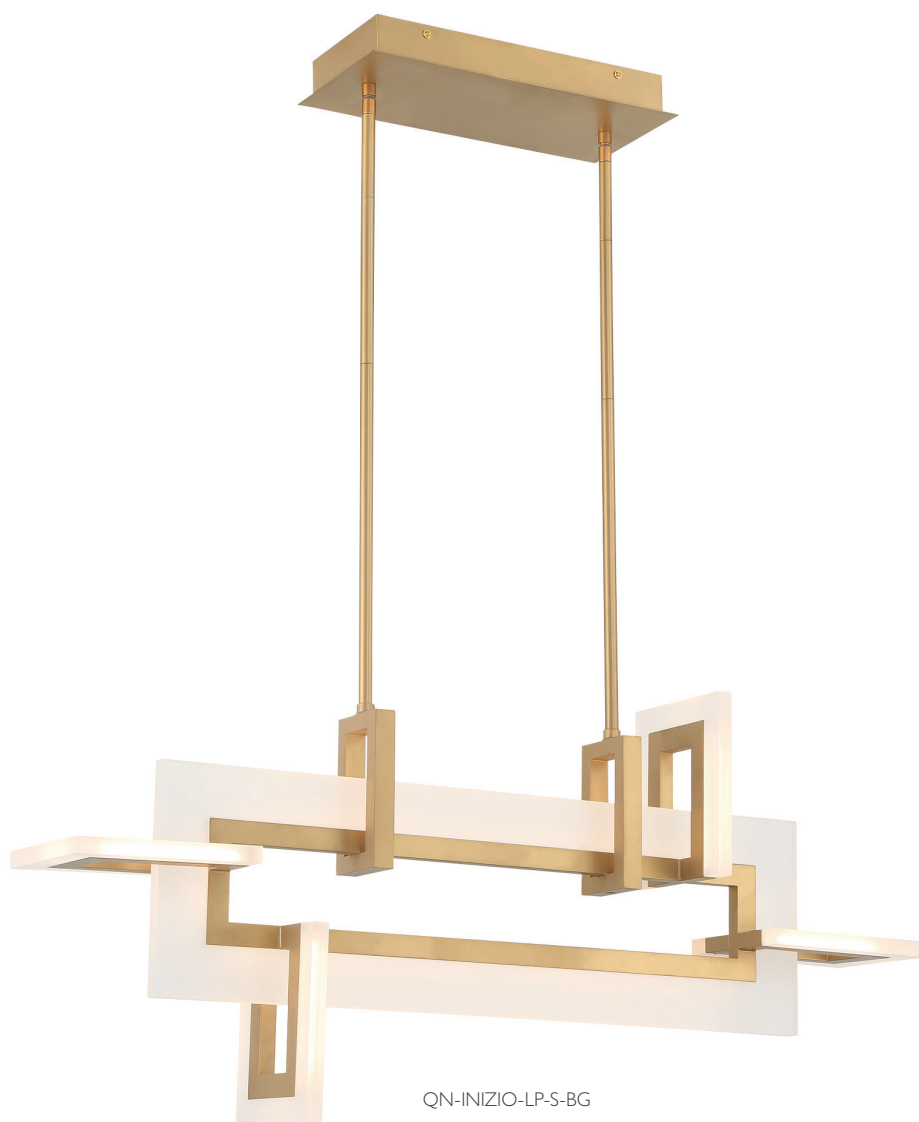

* Supplied with 1500mm suspension wire.

DEMARK PENDANT
QN-DEMARK-1P-BG

INIZIO

As you move around these pieces of interlocking angular links, the appearance is ever-changing, while the striking angularity of edge lite integrated LED instigates continued excitement and a vibrant interior addition.

INIZIO LINEAR PENDANT SMALL
QN-INIZIO-LP-S-BG

INIZIO

■ **FINISH:** Matte Gold■ **MATERIALS:** Aluminium, Steel, White Acrylic

■ Modern geometric frame

■ LED diffusion

QN-INIZIO-1W-BG

QN-INIZIO-LP-S-BG

Code	Description	Height	Min / Max Drop	Width/Dia.	Depth	Lights
QN-INIZIO-LP-S-BG	Linear Pendant Small	396mm	475mm / 1877mm*	840mm	140mm	46W LED, 2086Lm, 3000k
QN-INIZIO-1W-BG	Wall Light	406mm	-	176mm	102mm	20W LED, 802Lm, 3000k