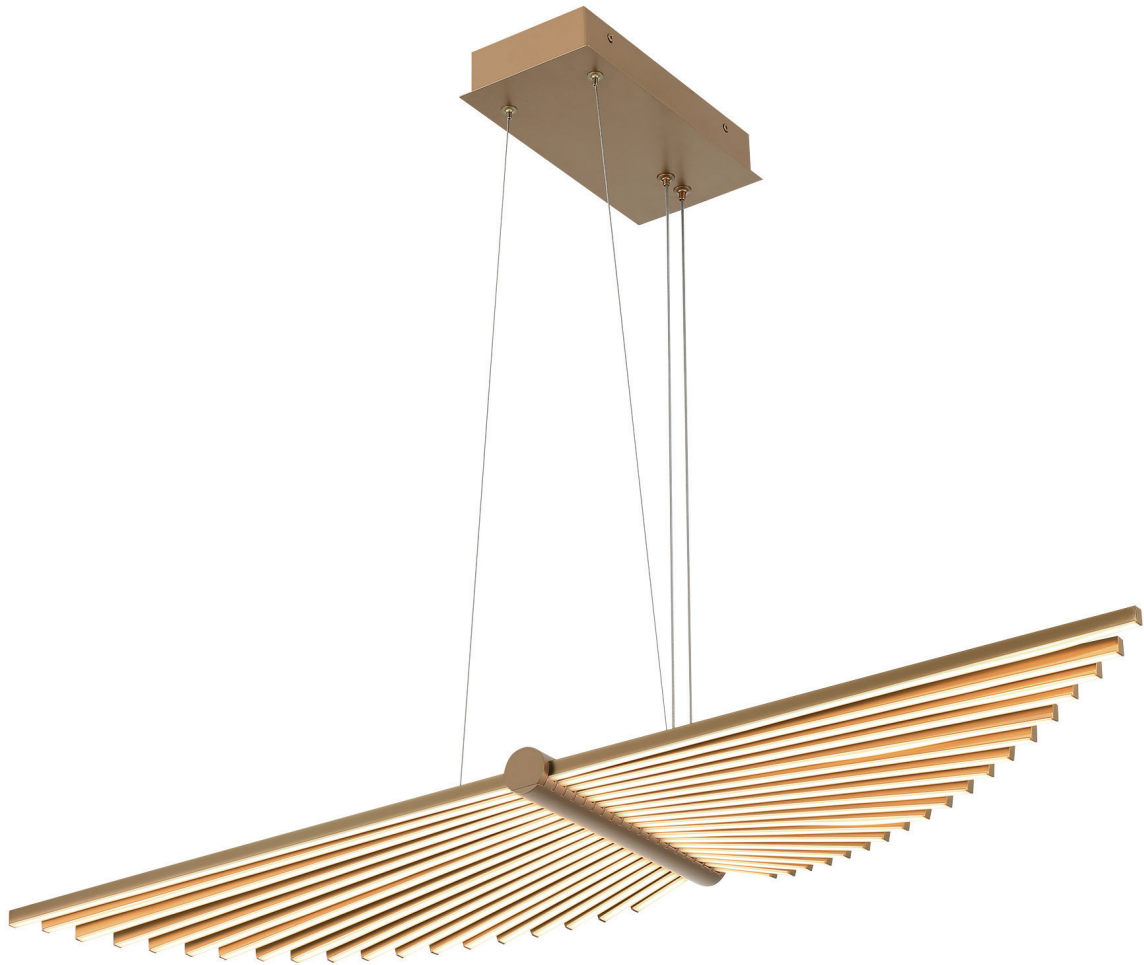

QN-SERAPH-LP-L-BLK

Code	Description	Height	Min / Max Drop	Width/Dia.	Depth	Lights
QN-SERAPH-LP-L-BLK	Chandelier	74mm	200mm / 2124mm*	1050mm	275mm	57W LED, 1192Lm, 3000k

* Supplied with 3 x 2000mm suspension wire.

- Bands of light create a balanced glow
- Customise and configure with adjustable suspension cables

- **FINISH:** Matte Gold
- **MATERIALS:** Steel, White Acrylic

SERAPH

QN-SERAPH-LP-L-BG

Code	Description	Height	Min / Max Drop	Width/Dia.	Depth	Lights
QN-SERAPH-LP-L-BG	Chandelier	74mm	200mm / 2124mm*	1050mm	275mm	57W LED, 1192Lm, 3000k

* Supplied with 3 x 2000mm suspension wire.

VIVIEN

The chevron shape first found note in the heraldic services to the monarchy as proclaimer of news and information. Vivian uses a series of these "V" shapes to present stunning statements of lighting mastery that will instill a space with monarchical glory and timeless elegance.