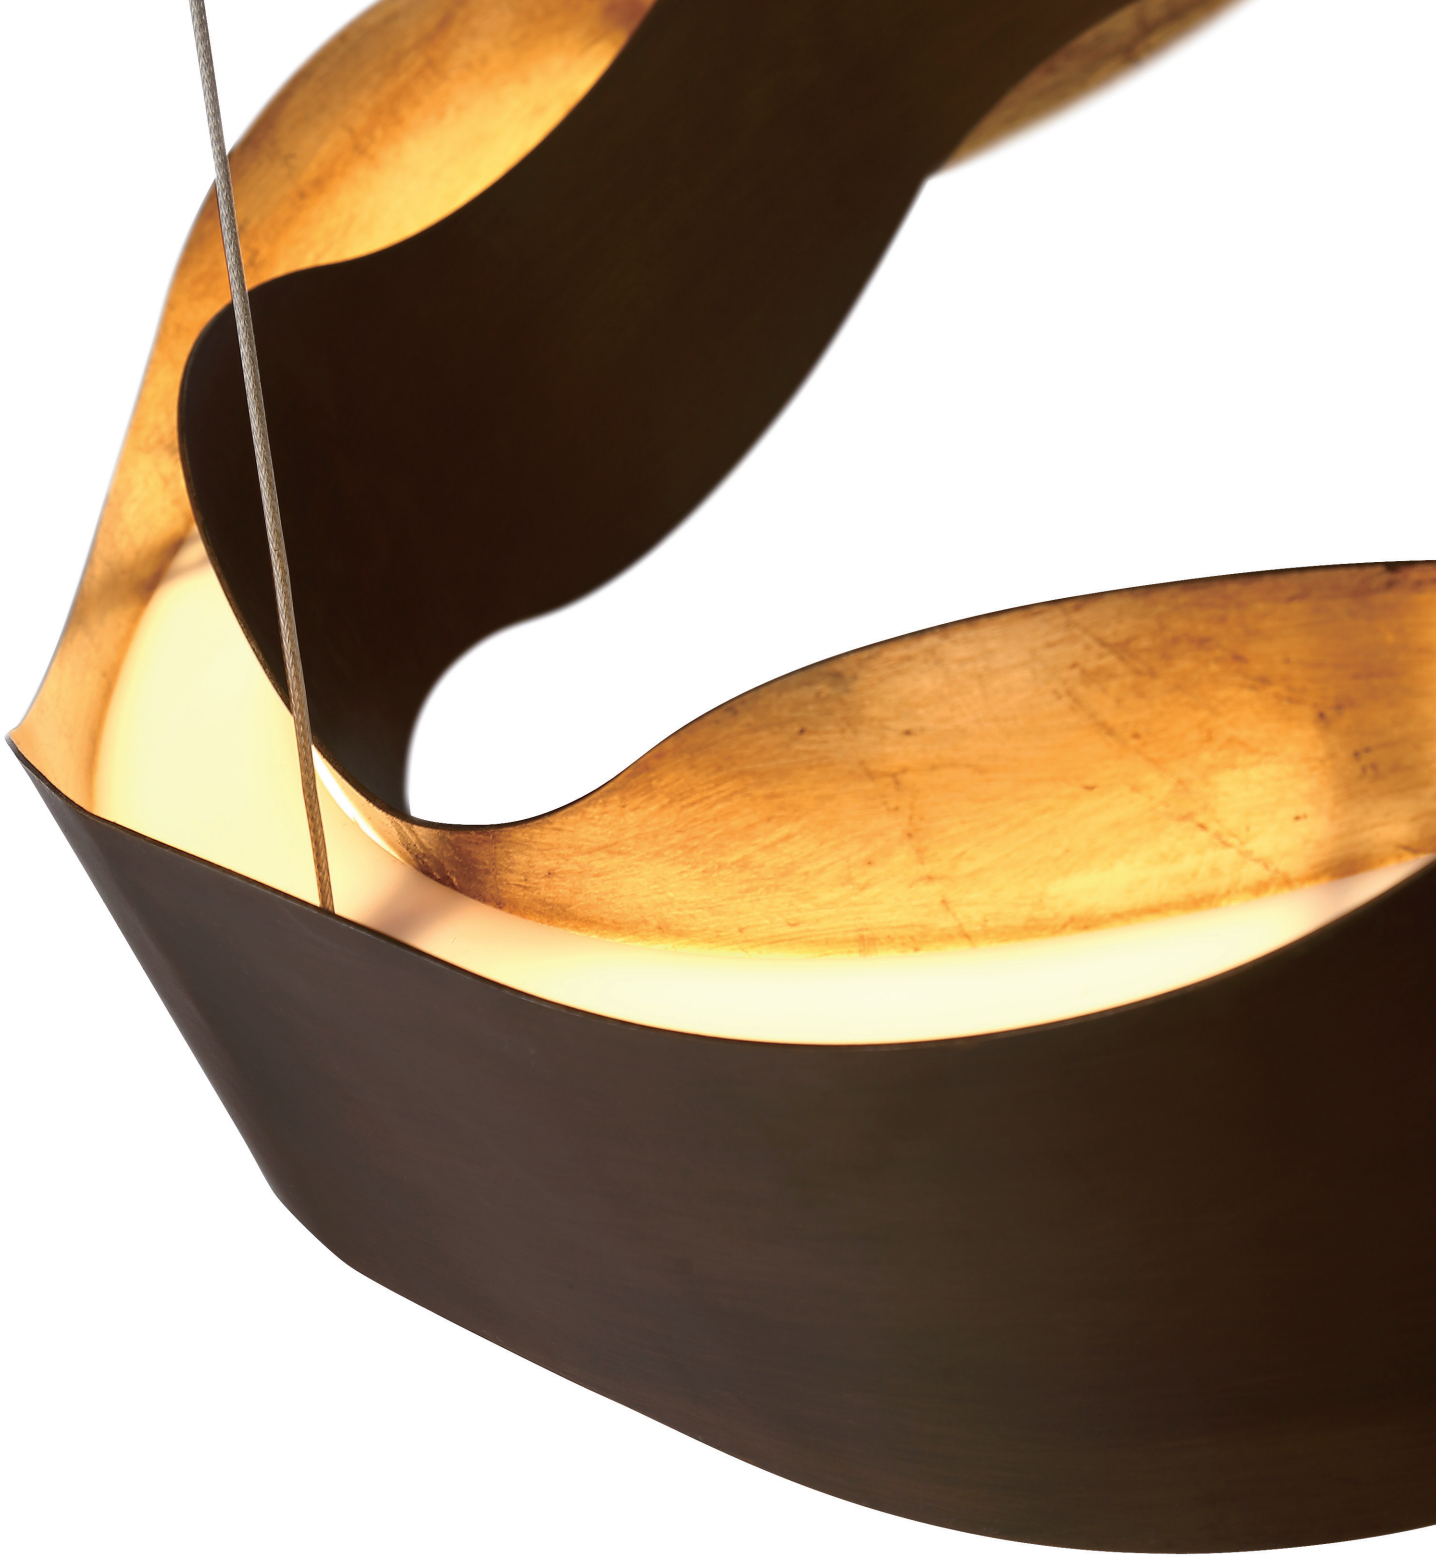

VAUGHAN

Gentle, undulating waves create a peaceful, calming environment. That same relaxation is certain to be the result of the quiet indirect lighting that bridges two contrasting wave forms in this repertoire of engaging luminaire shapes.