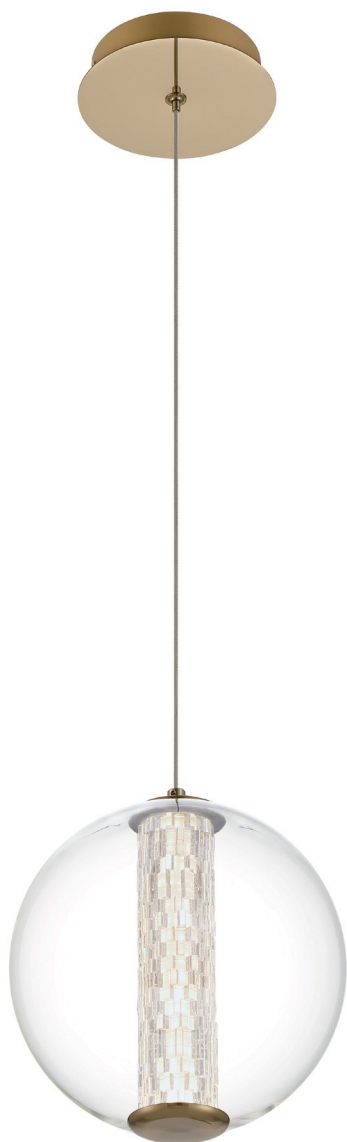

ATOMO

- **FINISH:** Polished Chrome or Gold
- **MATERIALS:** Aluminium, Steel, Clear Glass

- Crystal pitch enhances light leaving a beautiful refraction
- Hand blown glass spheres

QN-ATOMO-1P-BG