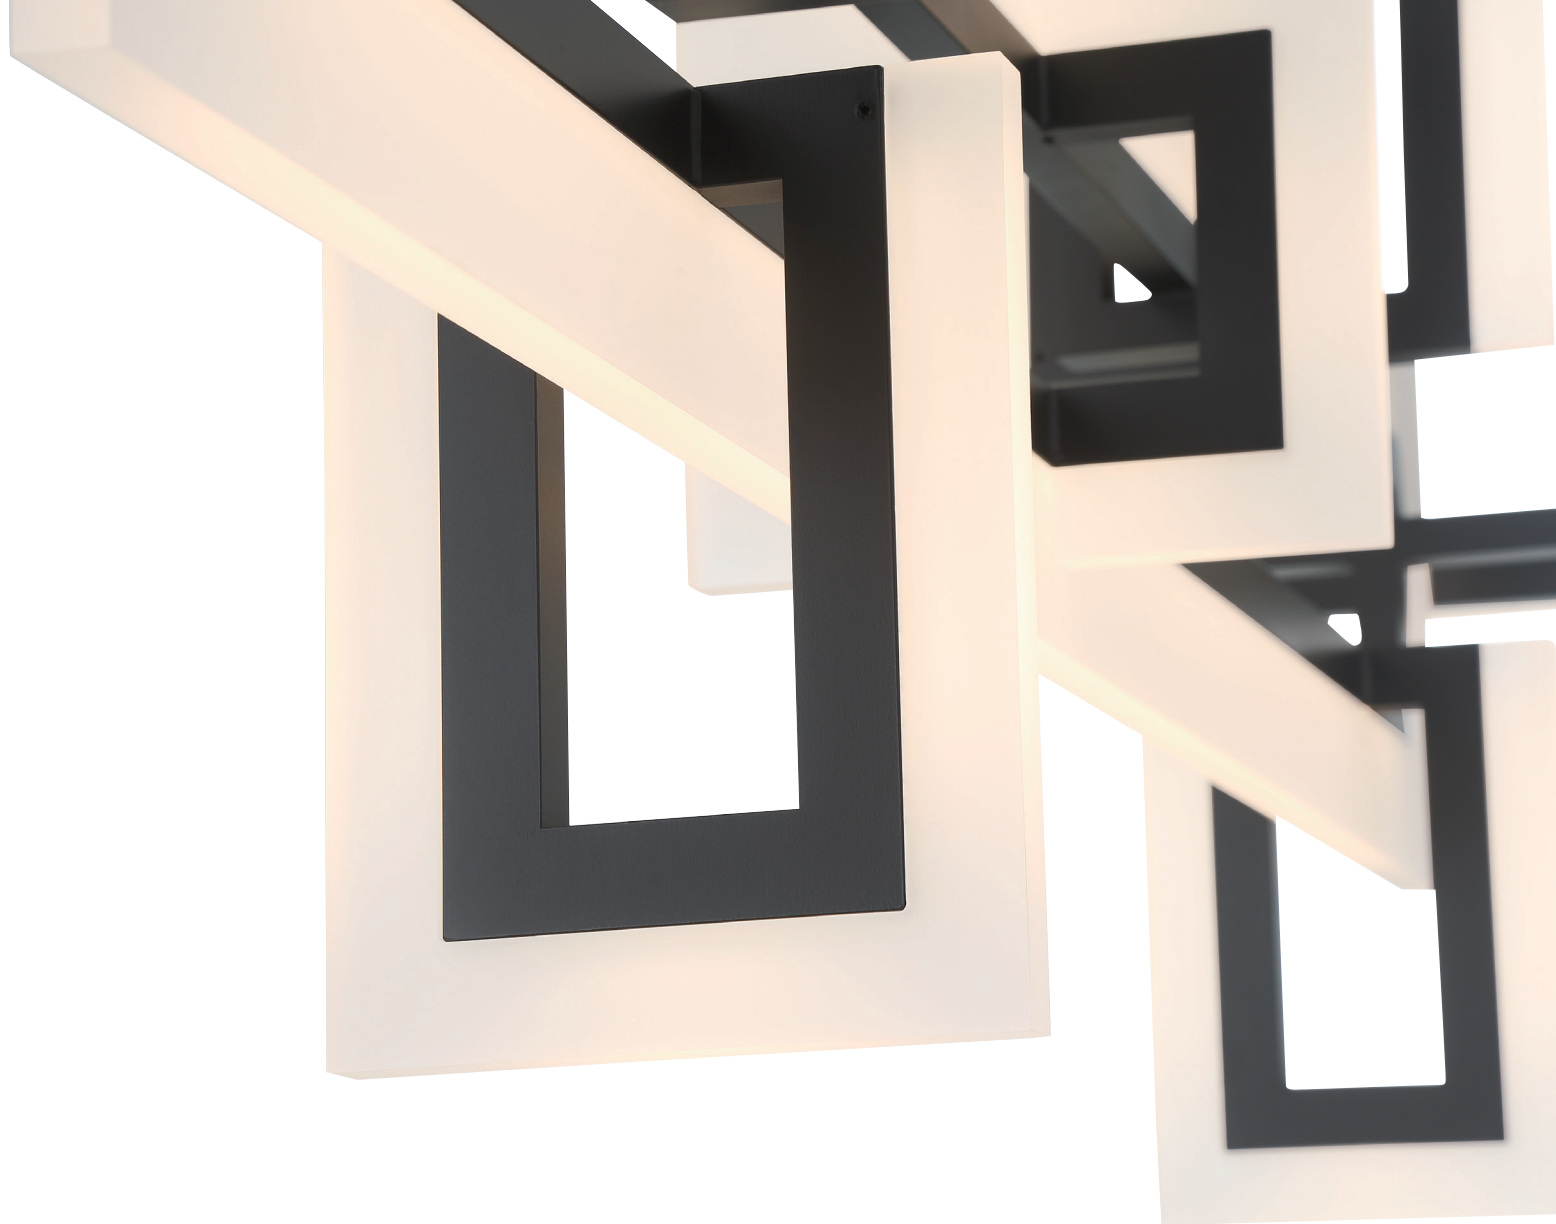

INIZIO

As you move around these pieces of interlocking angular links, the appearance is ever-changing, while the striking angularity of edge lite integrated LED instigates continued excitement and a vibrant interior addition.