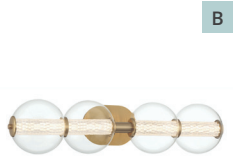

O Suitable for outdoors

B Suitable for bathrooms

B

B

B

B

B

B

O

B

O

B

O

B

O

B

B

B

B

B

O

B

O

B

O

B

O

B

O

KABO
Textured Black
p129

O

KABO
Textured Black
p129

NUVOLA
Matte Black
p92

NUVOLA
Gold
p93

B

PALMAS
Polished Nickel
p46, 112