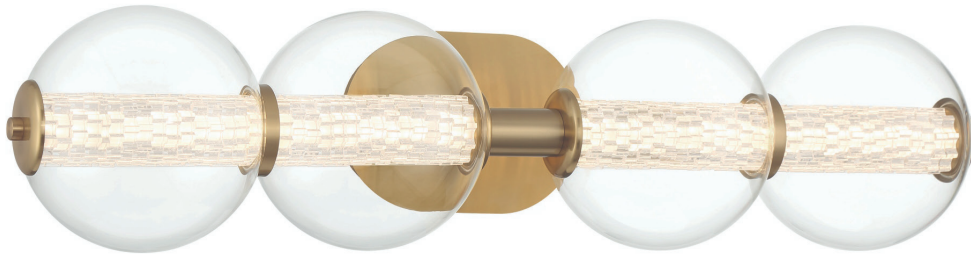

- Crystal pitch enhances light leaving a beautiful refraction
- Hand blown glass spheres
- Suitable for bathroom use

- **FINISH:** Gold
- **MATERIALS:** Aluminium, Steel, Clear Glass

ATOMO

QN-ATOMO-4W-BG