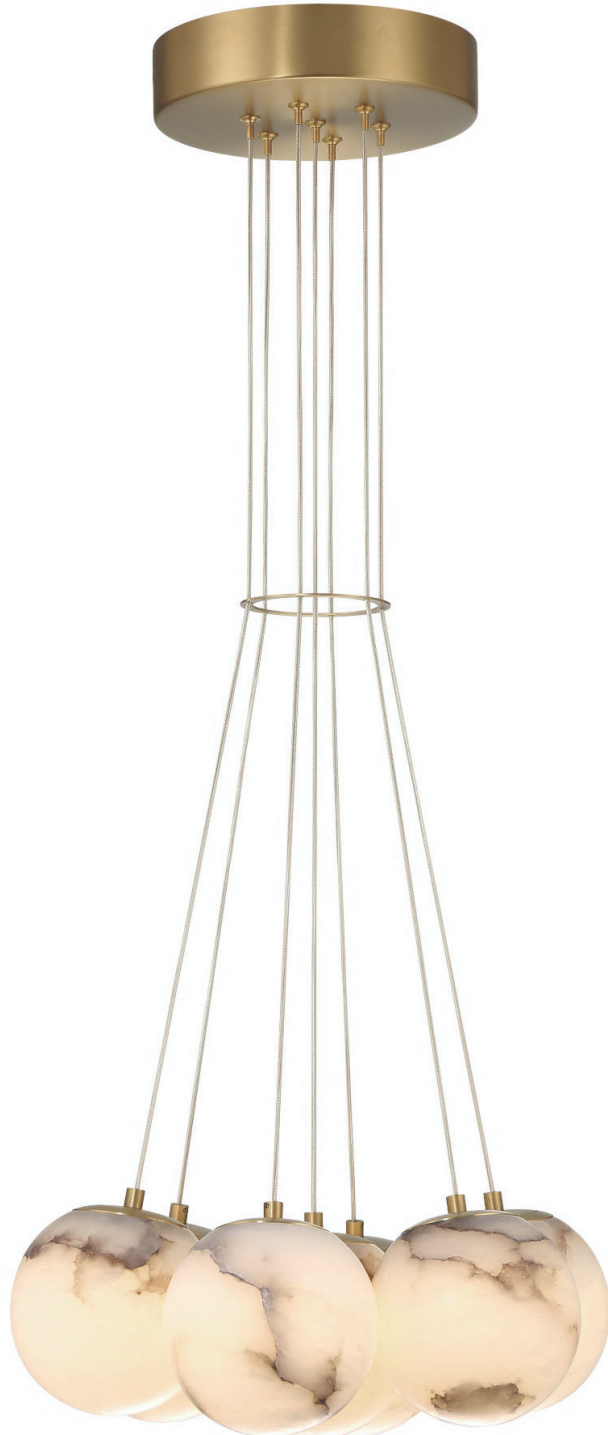

- Shades are one piece carved from real alabaster stone
- Iron oxide veining and clouding make each shade unique

- **FINISH:** Gold
- **MATERIALS:** Steel, Alabaster

KEPLER

QN-KEPLER-7P-BG

Code	Description	Height	Min / Max Drop	Width/Dia.	Lights
QN-KEPLER-7P-BG	7 Lt Alabaster cluster Pendant	161mm	250mm / 2654mm*	456mm	7 x 7W LED, 3544Lm, 3000k

* Supplied with 7 x 2438mm suspension wires.