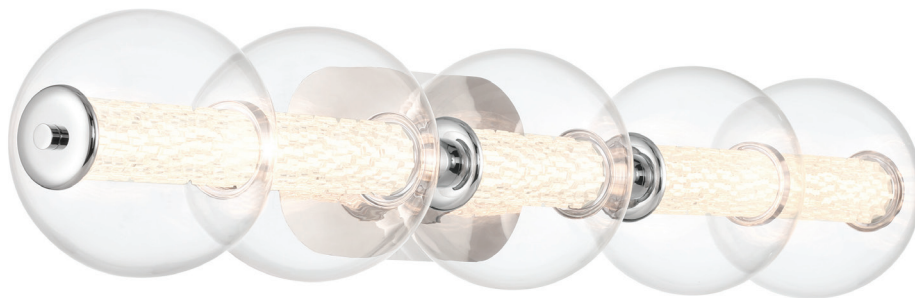

QN-ATOMO-5W-PC

Code	Description	Height	Width/Dia.	Projection	Lights
QN-ATOMO-4W-PC	4 Lt Wall Light	170mm	756mm	211mm	18.5W LED, 1782Lm, 3000k
QN-ATOMO-5W-PC	5 Lt Wall Light	170mm	967mm	211mm	25W LED, 2511Lm, 3000k