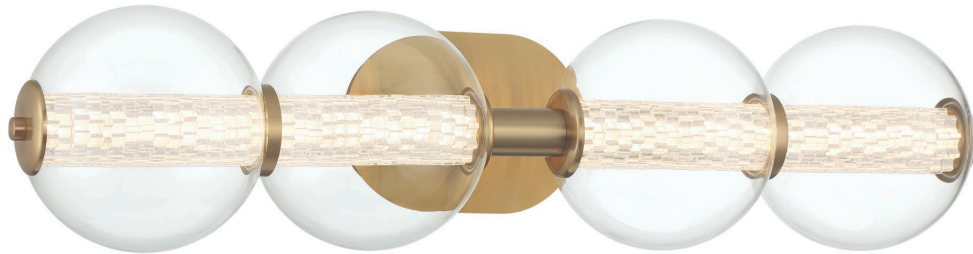

- Crystal pitch enhances light leaving a beautiful refraction
- Hand blown glass spheres
- Suitable for bathroom use

- **FINISH:** Gold
- **MATERIALS:** Aluminium, Steel, Clear Glass

ATOMO

QN-ATOMO-4W-BG