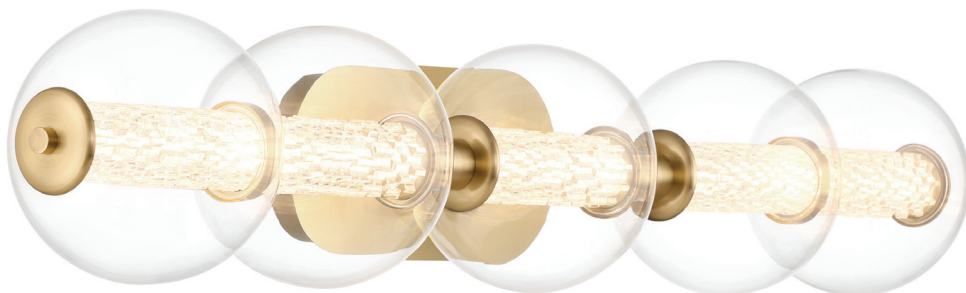

All ATOMO wall lights can be mounted horizontally or vertically.

QN-ATOMO-5W-BG

Code	Description	Height	Width/Dia.	Projection	Lights
QN-ATOMO-4W-BG	4 Lt Wall Light	170mm	756mm	211mm	18.5W LED, 1782Lm, 3000k
QN-ATOMO-5W-BG	5 Lt Wall Light	170mm	967mm	211mm	25W LED, 2511Lm, 3000k