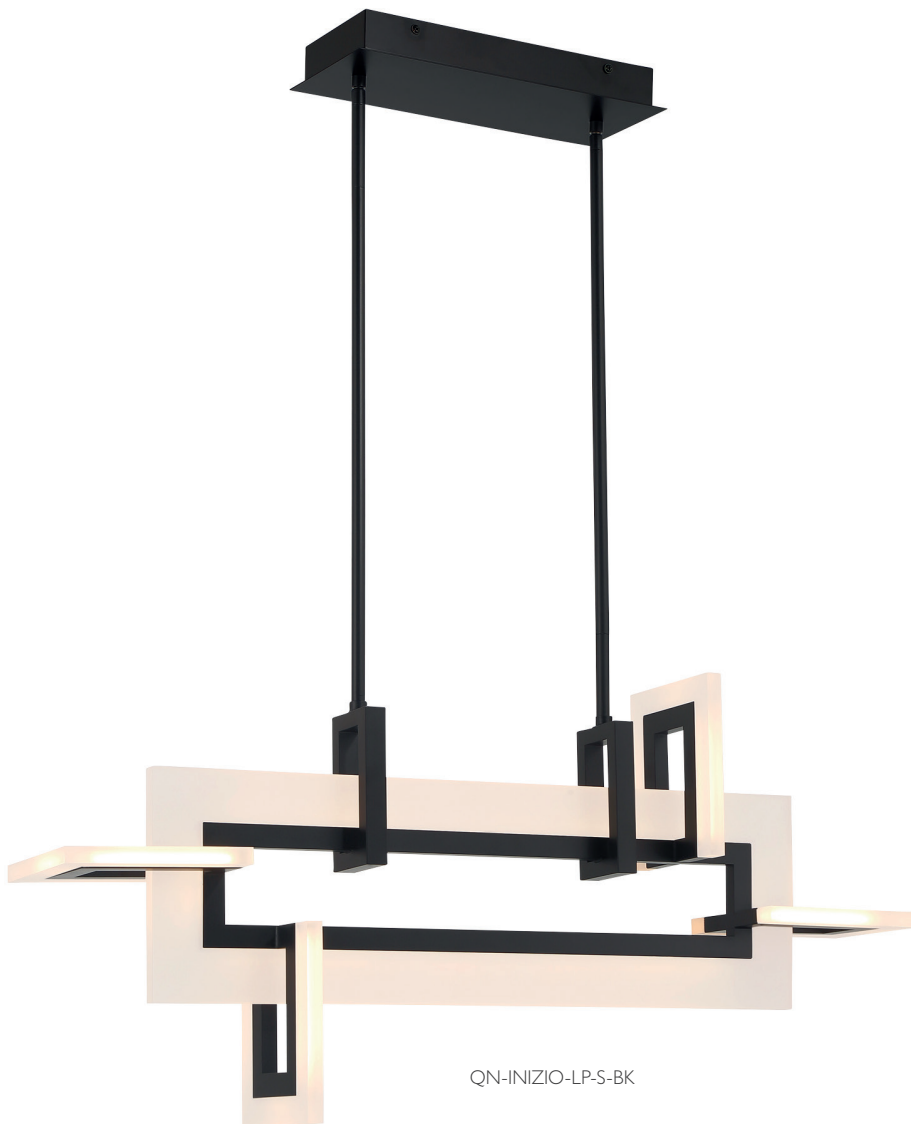

- Modern geometric frame
- LED diffusion

- **FINISH:** Matte Black
- **MATERIALS:** Aluminium, Steel, White Acrylic

INIZIO

QN-INIZIO-LP-S-BK