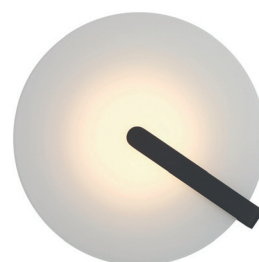

All NUVOLA lights can be mounted on both ceilings and walls