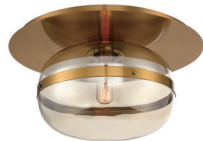

NOTTINGHAM
Antique Brass
p59