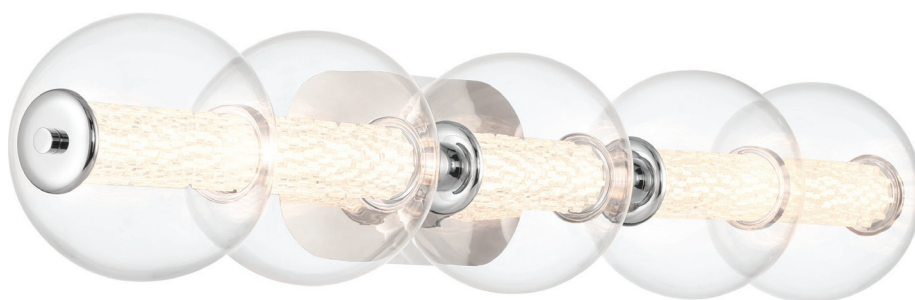

QN-ATOMO-5W-PC

Code	Description	Height	Width/Dia.	Projection	Lights
QN-ATOMO-4W-PC	4 Lt Wall Light	170mm	756mm	211mm	18.5W LED, 1782Lm, 3000k
QN-ATOMO-5W-PC	5 Lt Wall Light	170mm	967mm	211mm	25W LED, 2511Lm, 3000k