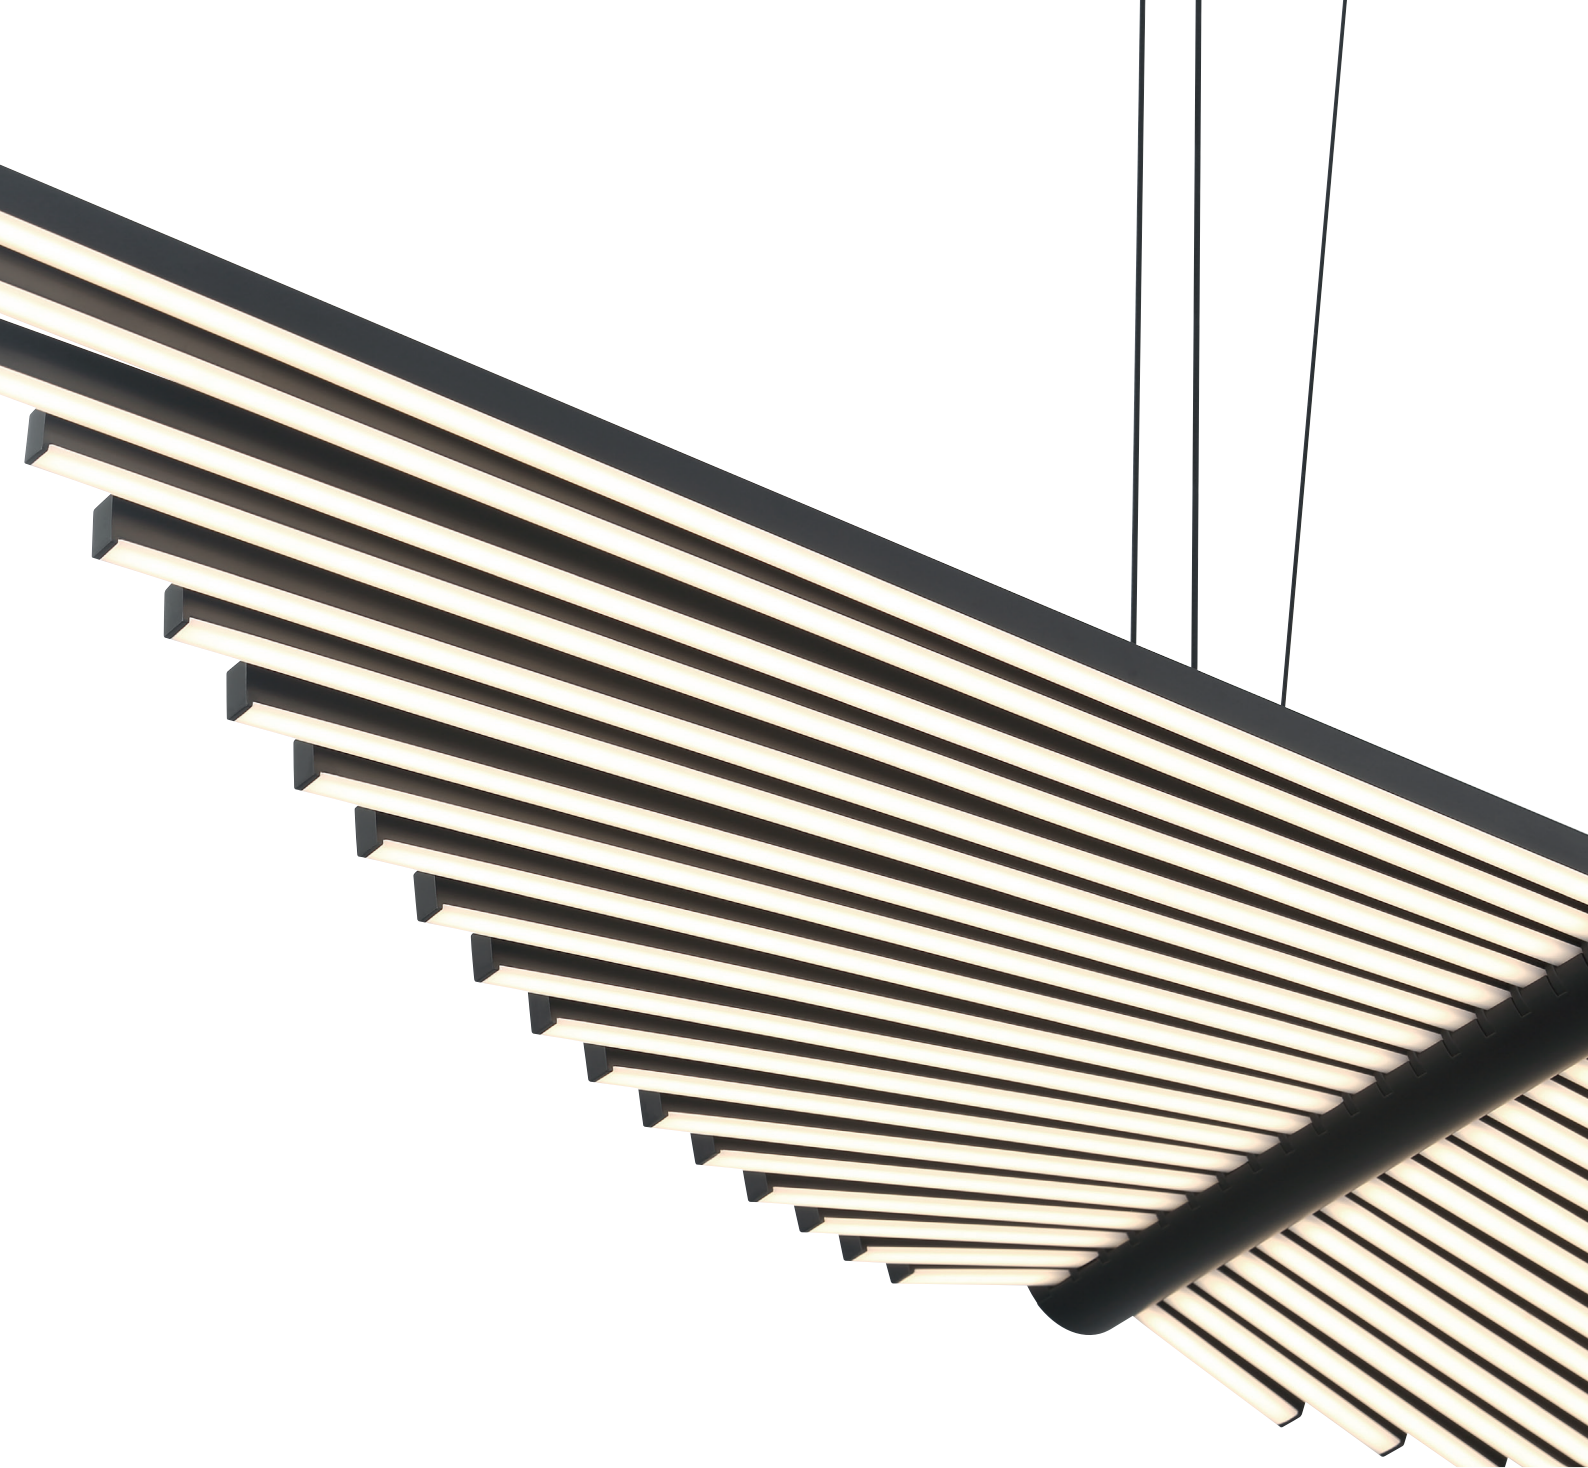

SERAPH

The kinetic wings of the Milwaukee Art Museum spread and contrast energy in the same way Seraph distributes light. This compelling display of form and motion creates magnificent arrangements of linear light.