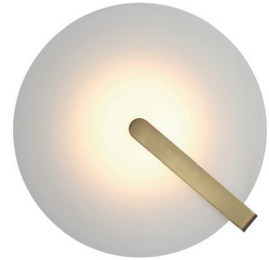

- Suitable for use on ceilings and walls
- Floating glass disc held by metal arm

- **FINISH:** Gold
- **MATERIALS:** Steel, Frosted Glass

NUVOLA

QN-NUVOLA-F-S-BG

All NUVOLA lights can be mounted on both ceilings and walls