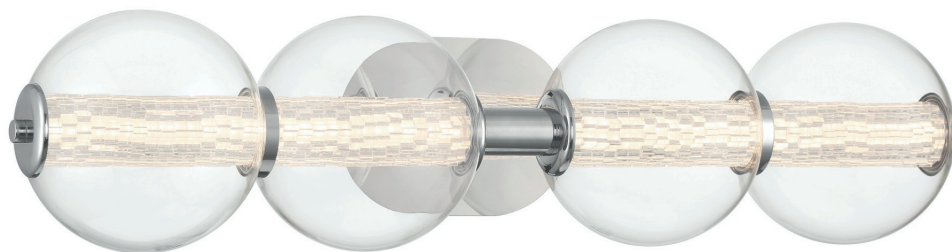

ATOMO

■ **FINISH:** Polished Chrome

■ **MATERIALS:** Aluminium, Steel, Clear Glass

■ Crystal pitch enhances light leaving a beautiful refraction

■ Hand blown glass spheres

■ Suitable for bathroom use

QN-ATOMO-4W-PC