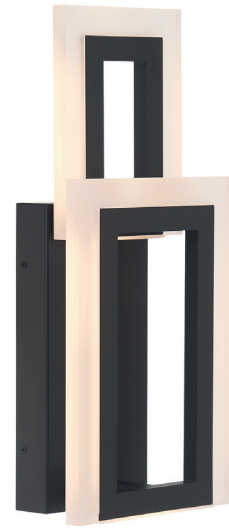

* Supplied with 2 x 76mm, 2 x 152mm, 2 x 305mm & 4 x 457mm rods.

- Modern geometric frame
- LED diffusion

- **FINISH:** Matte Black
- **MATERIALS:** Aluminium, Steel, White Acrylic

INIZIO

QN-INIZIO-LP-S-BK