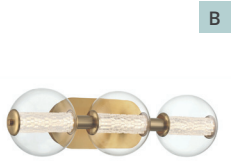

SERAPH
Matte Gold
p15

O Suitable for outdoors

B Suitable for bathrooms

B

ATOMO
Polished Chrome
p29, 109

B

ATOMO
Gold
p29, 109

B