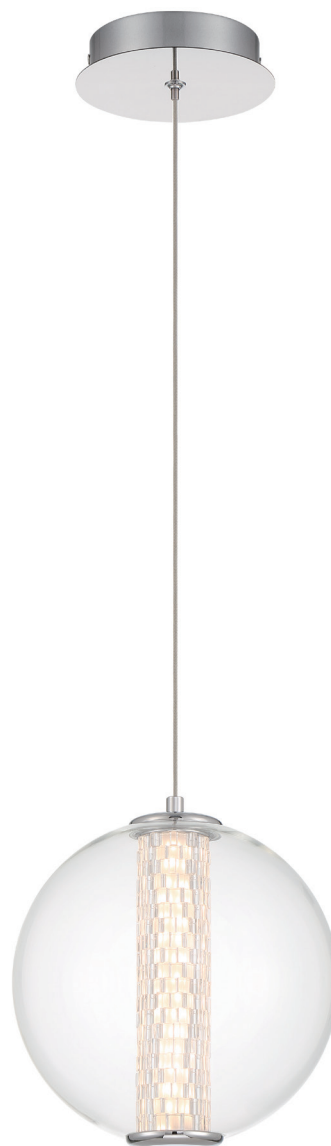

VIVIEN

Front view

Side view

QN-VIVIEN-1W-BK

Code	Description	Height	Width/Dia.	Depth	Lights
QN-VIVIEN-1W-BK	Wall Light	508mm	257mm	128mm	12W LED, 330Lm, 3000k

ATOMO

A fascinating globe fixture, Atomo offers a unique and proprietary LED lighting called CRYSTAL PITCH™. Faceted crystal gears surround the LED light source to emit spectacular refraction within the crystal glass globe.

ATOMO 7 LT LINEAR PENDANT
QN-ATOMO-LP7-BG

ATOMO

- **FINISH:** Polished Chrome or Gold
- **MATERIALS:** Aluminium, Steel, Clear Glass

- Crystal pitch enhances light leaving a beautiful refraction
- Hand blown glass spheres

QN-ATOMO-1P-BG

QN-ATOMO-1P-PC

Code	Description	Height	Min / Max Drop	Width/Dia.	Lights
QN-ATOMO-1P-PC	1 Lt Adjustable Pendant	239mm	300mm / 1765mm*	220mm	9W LED, 756Lm, 3000k
QN-ATOMO-1P-BG	1 Lt Adjustable Pendant	239mm	300mm / 1765mm*	220mm	9W LED, 756Lm, 3000k