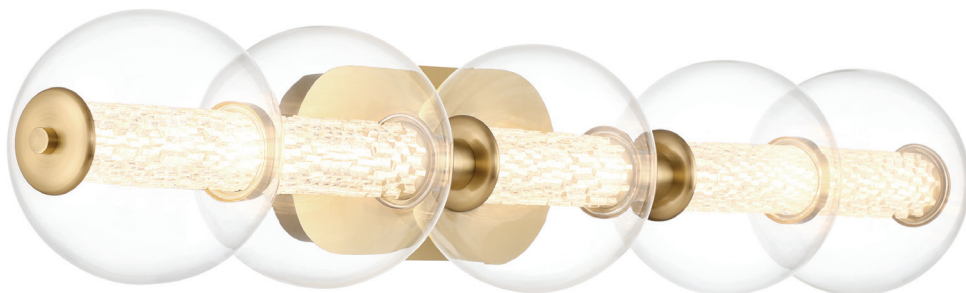

QN-ATOMO-5W-BG

Code	Description	Height	Width/Dia.	Projection	Lights
QN-ATOMO-4W-BG	4 Lt Wall Light	170mm	756mm	211mm	18.5W LED, 1782Lm, 3000k
QN-ATOMO-5W-BG	5 Lt Wall Light	170mm	967mm	211mm	25W LED, 2511Lm, 3000k