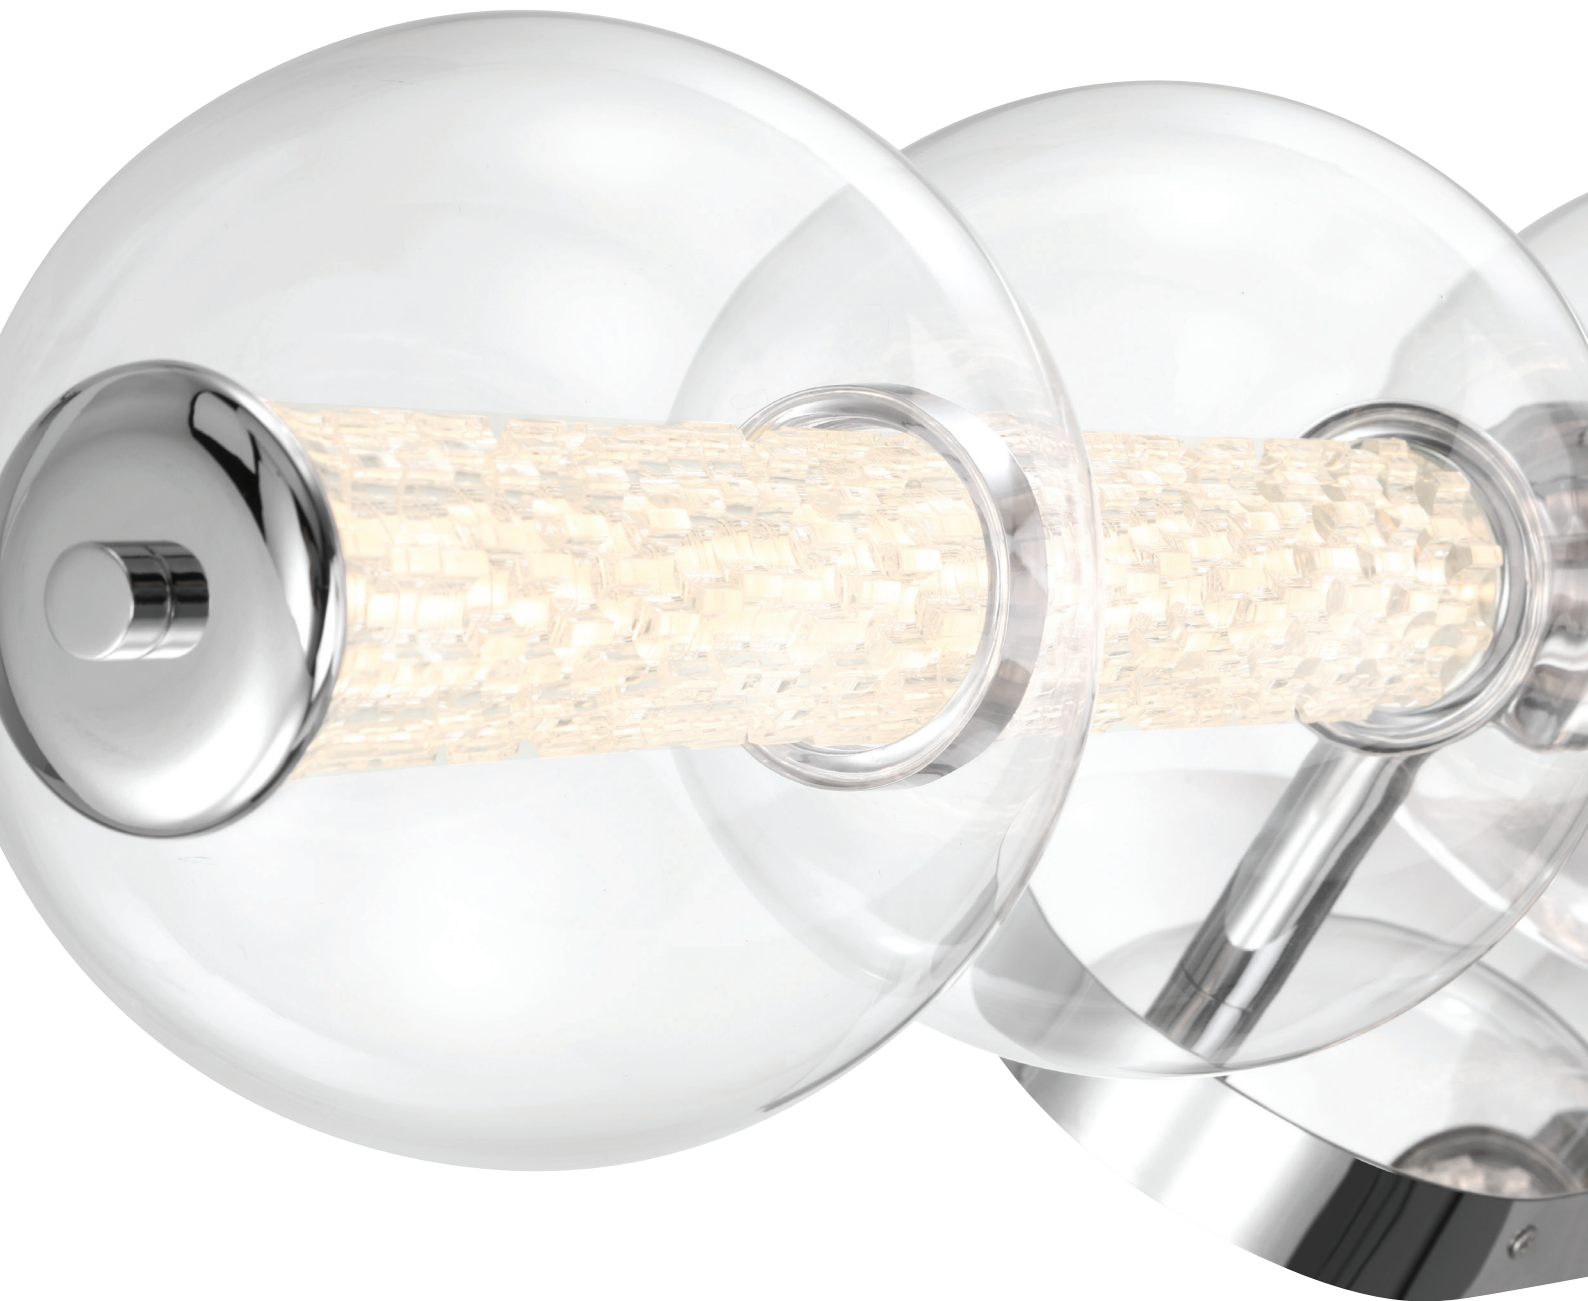

Code	Description	Height	Width/Dia.	Depth	Lights
QN-VIVIEN-1W-BG	Wall Light	508mm	257mm	128mm	12W LED, 330Lm, 3000k

- Crystallic cast acrylic
- Down light LED

- FINISH: Matte Black
- MATERIALS: Steel, Acrylic

VIVIEN

Front view

Side view

QN-VIVIEN-1W-BK

Code	Description	Height	Width/Dia.	Depth	Lights
QN-VIVIEN-1W-BK	Wall Light	508mm	257mm	128mm	12W LED, 330Lm, 3000k

ATOMO

A fascinating globe fixture, Atomo offers a unique and proprietary LED lighting called CRYSTAL PITCH™. Faceted crystal gears surround the LED light source to emit spectacular refraction within the crystal glass globe.

ATOMO 7 LT LINEAR PENDANT
QN-ATOMO-LP7-BG

ATOMO

- **FINISH:** Polished Chrome or Gold
- **MATERIALS:** Aluminium, Steel, Clear Glass

- Crystal pitch enhances light leaving a beautiful refraction
- Hand blown glass spheres