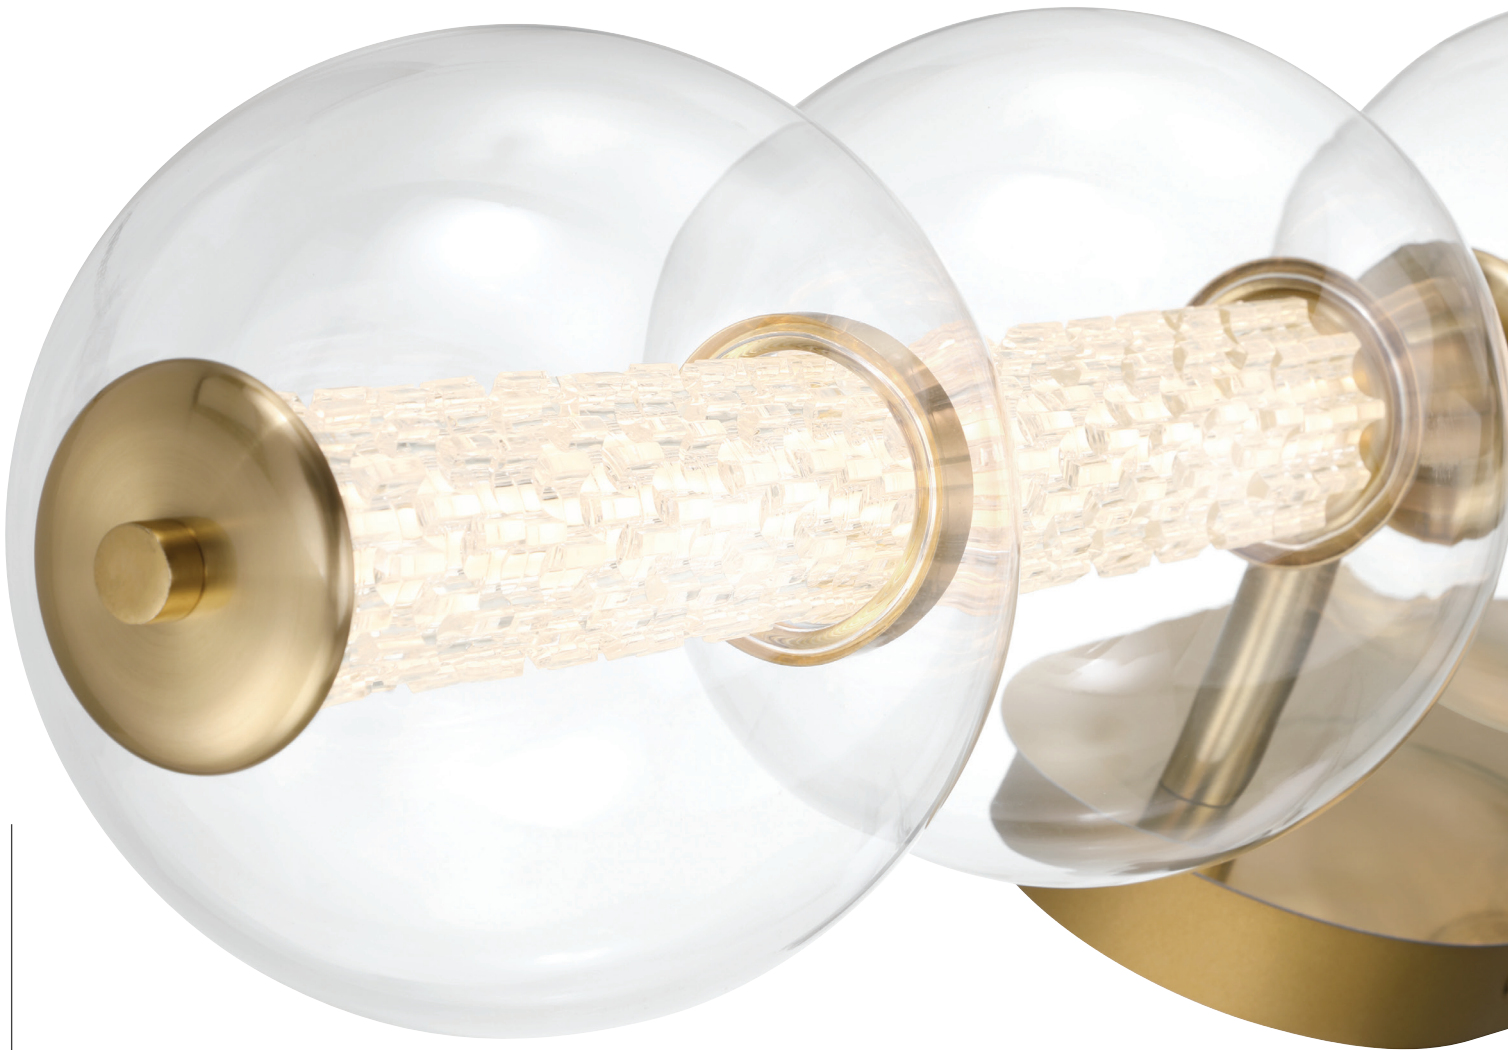

STRIKING A NEW PARTNERSHIP

Quintiesse are delighted to partner with Eurofase, a premium and well respected Canadian brand.

Eurofase is more than just a lighting company; they are a partner in creating beautifully illuminated spaces that enhance the quality of life.

Their commitment to excellence and modernist design innovation combined with their Canadian heritage, sets them apart in the industry, making them the preferred choice for those who seek the best in contemporary lighting solutions.

EUROfase

QUINTIESSE®