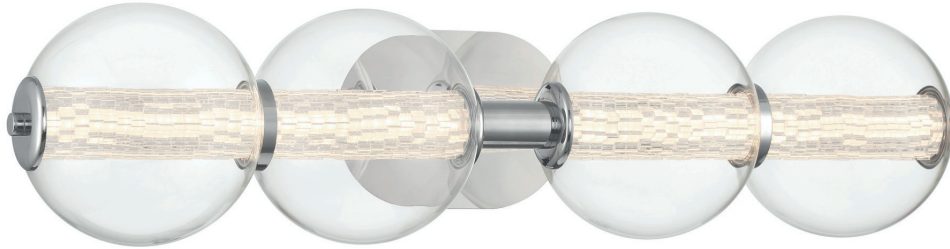

ATOMO

- **FINISH:** Polished Chrome
- **MATERIALS:** Aluminium, Steel, Clear Glass
- Crystal pitch enhances light leaving a beautiful refraction
- Hand blown glass spheres
- Suitable for bathroom use

QN-ATOMO-4W-PC