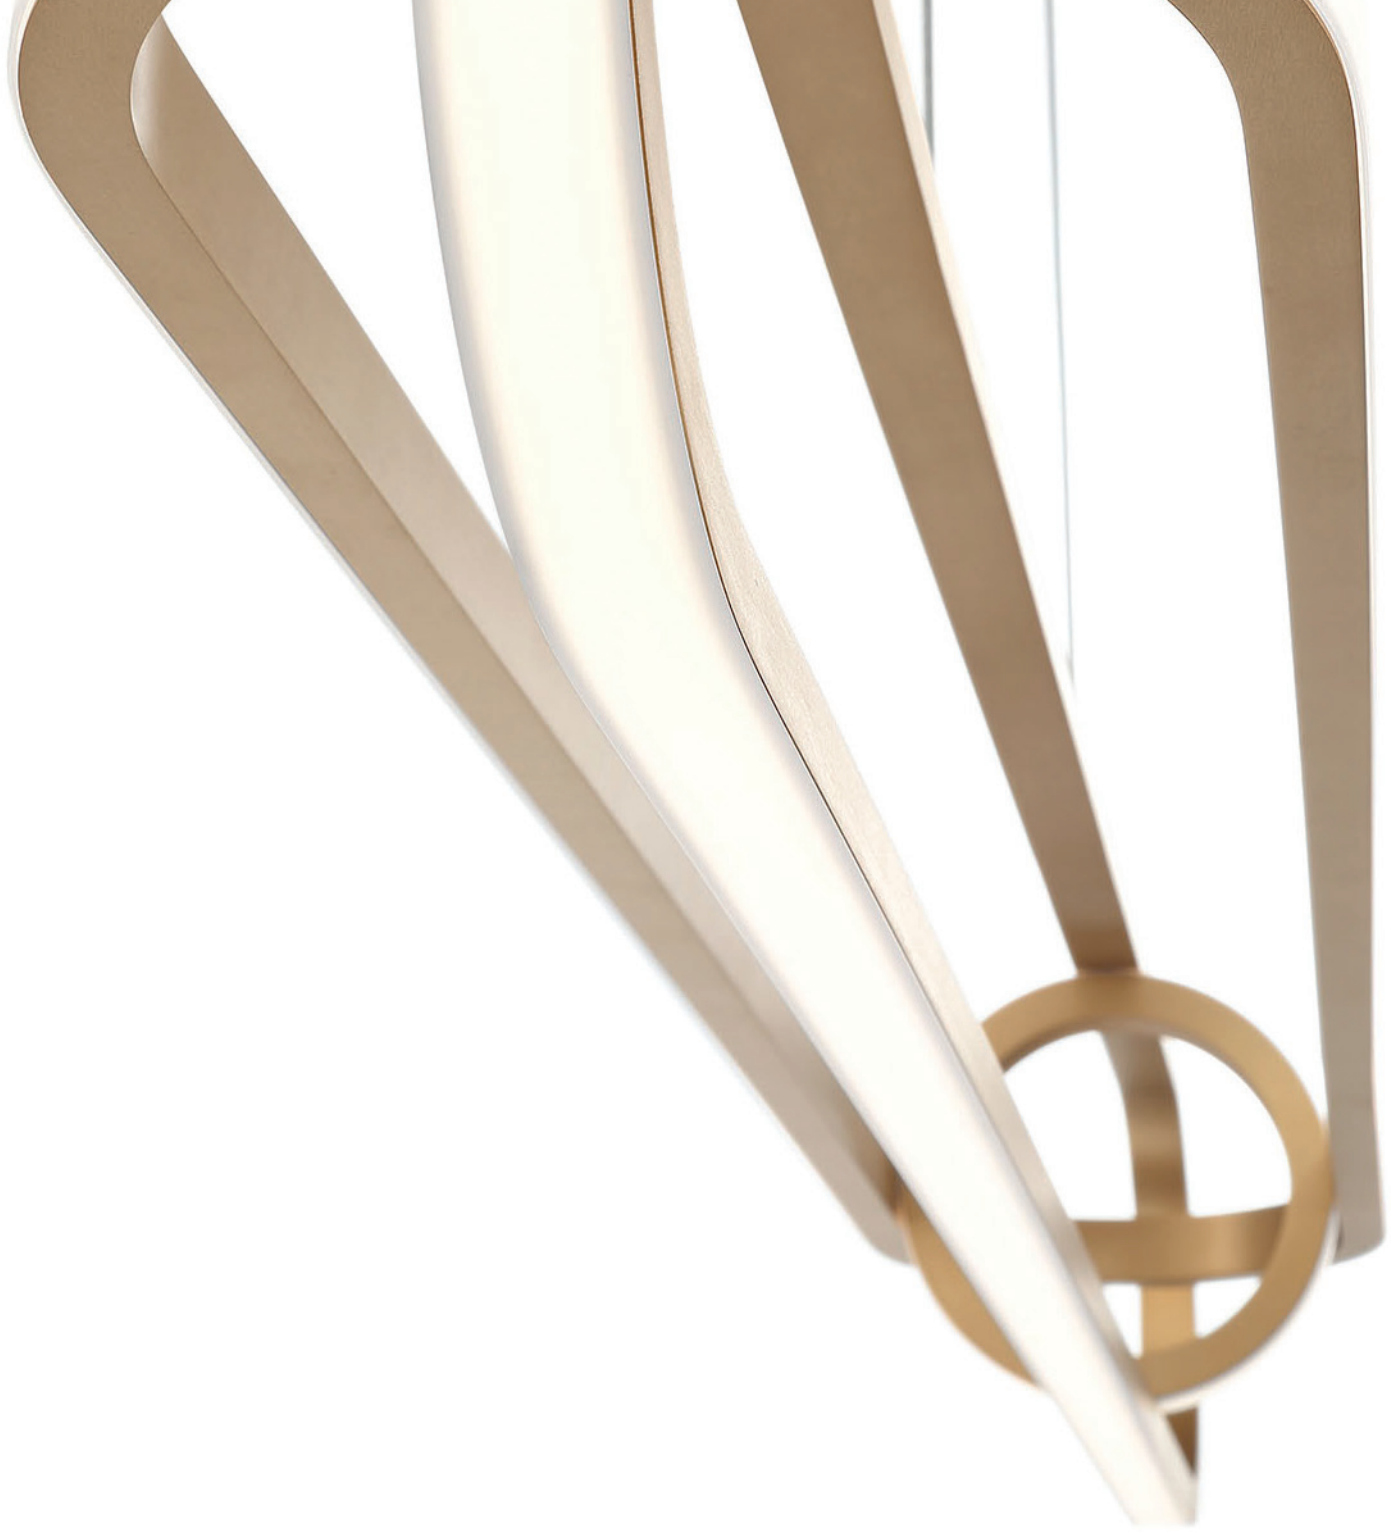

DEMARK

Layers of LED rings overlap to form an engaging capsule design. This open framework creates the illusion of motion with the different placements and orientations of each ring. With every unobstructed curve of LED, you get a bright illumination from every angle.