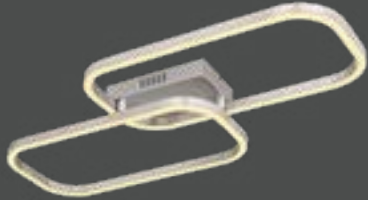

1

2

3

5

4

6

Silla

1	67262D	incl. LED 16W	1760lm	505lm	3000K	VPE: 4	↔ 63cm x 30,5cm ▾ 7cm	nickel matt, aluminium brushed, plastic opal
2	67262S	incl. LED 24W	2640lm	1186lm	3000K	VPE: 4	↔ 23cm x 18cm ↓ 130,5cm	nickel matt, aluminium brushed, plastic opal
3	67262HB	incl. LED 24W	2640lm	843lm	3000K	VPE: 4	↔ 80cm x 26,5cm ▾ 120cm	metal black matt, aluminium black matt, plastic opal
4	67262H	incl. LED 24W	2640lm	1160lm	3000K	VPE: 4	↔ 80cm x 26,5cm ▾ 120cm	nickel matt, aluminium brushed, plastic opal
5	67262SB	incl. LED 24W	2640lm	819lm	3000K	VPE: 4	↔ 23cm x 18cm ↓ 130,5cm	metal black matt, aluminium black matt, plastic opal
6	67262DB	incl. LED 16W	1760lm	441lm	3000K	VPE: 4	↔ 63cm x 30,5cm ▾ 7cm	metal black matt, aluminium black matt, plastic opal