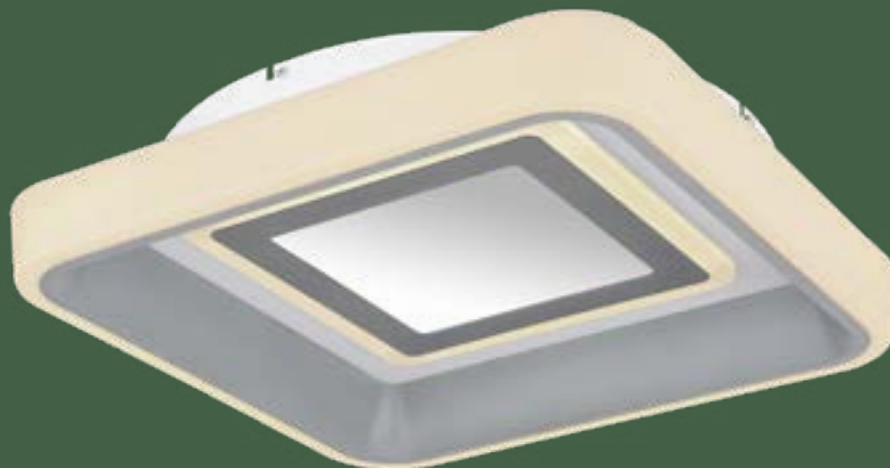

APP control

Easy Smartphone
and Voice Control

tuya

compatible with
Alexa

compatible with
Google Assistant