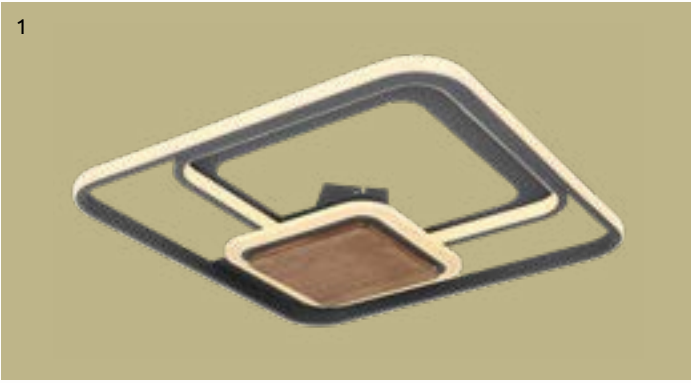

- incl.
- dimmable
- many steps
- many light steps
- colour fixing
- night light
- memory function

Nirra

1	67257-48	incl. LED 48W	3840lm	1800lm	3000K	VPE: 4 ↔ 50cm x 50cm ▾ 8cm
2	67256-45	incl. LED 45W	3600lm	1500lm	3000K	VPE: 4 Ø49,5cm ▾ 8cm
3	67256-40	incl. LED 40W	3200lm	1500lm	3000K	VPE: 1 ↔ 65cm x 45cm ▾ 10cm
4	67256-60	incl. LED 60W	480-4800lm	225-2250lm	2700-6000K 2700|4500|6000K	VPE: 1 ↔ 92,5cm x 73,5cm ▾ 8cm

metal graphite, wood, plastic opal