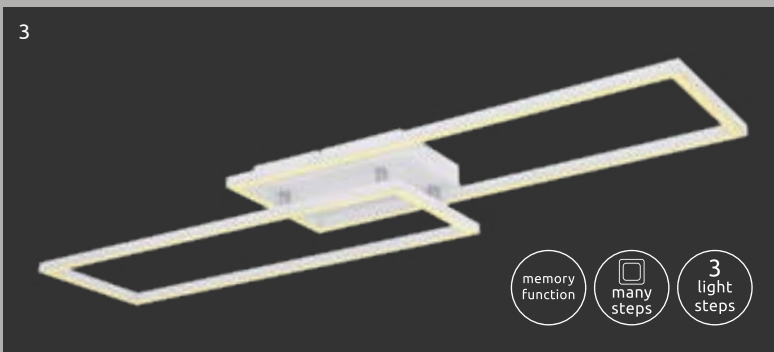

Tatjana

1	67243-24B	incl. LED 24W	2100lm	900lm	3000K	VPE: 4 ↔ 71cm x 23cm ↴ 7,5cm metal black matt, acrylic opal
2	67243-36B	incl. LED 36W	3300lm	1300lm	2700|4000|6000K	VPE: 4 ↔ 101cm x 29cm ↴ 7,5cm metal black matt, acrylic opal
3	67243-36W	incl. LED 36W	3300lm	2200lm	2700|4000|6000K	VPE: 4 ↔ 101cm x 29cm ↴ 7,5cm metal black matt, acrylic opal
4	67243-24W	incl. LED 24W	2100lm	1400lm	3000K	VPE: 4 ↔ 71cm x 23cm ↴ 7,5cm metal black matt, acrylic opal