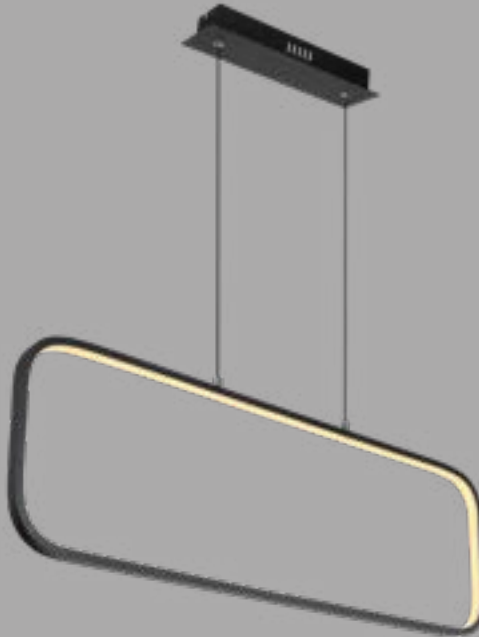

1

2

3

5

4

6

Silla

1	67262D	incl. LED 16W	1760lm	505lm	3000K	VPE: 4	↔ 63cm x 30,5cm ▾ 7cm	nickel matt, aluminium brushed, plastic opal
2	67262S	incl. LED 24W	2640lm	1186lm	3000K	VPE: 4	↔ 23cm x 18cm ↓ 130,5cm	nickel matt, aluminium brushed, plastic opal
3	67262HB	incl. LED 24W	2640lm	843lm	3000K	VPE: 4	↔ 80cm x 26,5cm ▾ 120cm	metal black matt, aluminium black matt, plastic opal
4	67262H	incl. LED 24W	2640lm	1160lm	3000K	VPE: 4	↔ 80cm x 26,5cm ▾ 120cm	nickel matt, aluminium brushed, plastic opal
5	67262SB	incl. LED 24W	2640lm	819lm	3000K	VPE: 4	↔ 23cm x 18cm ↓ 130,5cm	metal black matt, aluminium black matt, plastic opal
6	67262DB	incl. LED 16W	1760lm	441lm	3000K	VPE: 4	↔ 63cm x 30,5cm ▾ 7cm	metal black matt, aluminium black matt, plastic opal