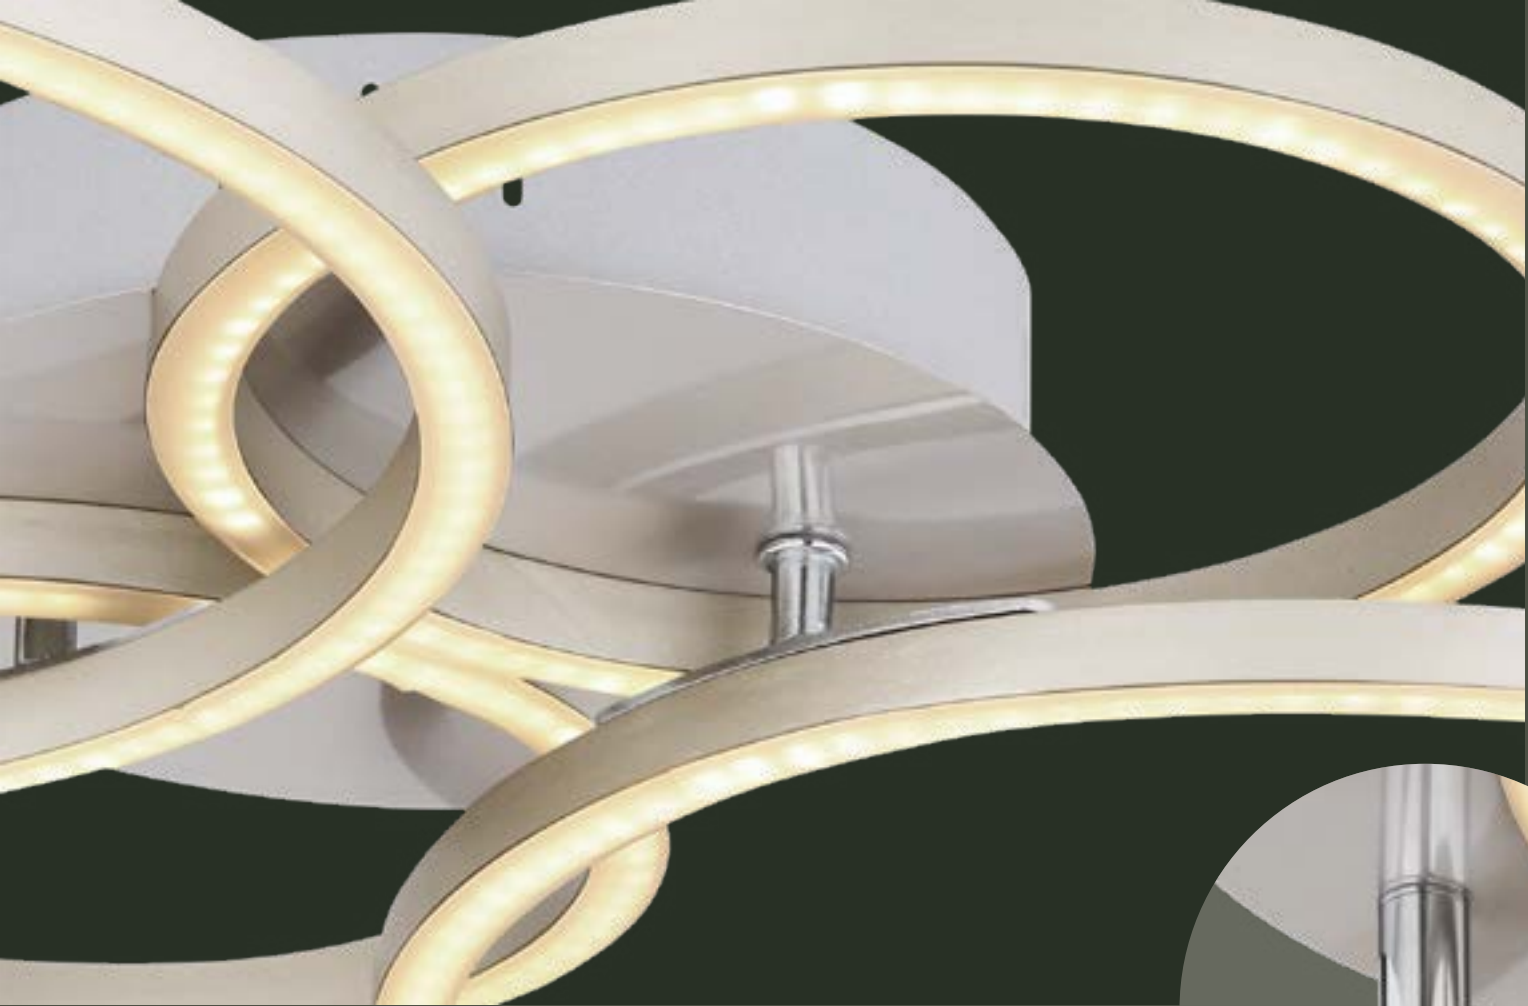

Kendy

1	67233-30N	incl. LED 30W	2000lm	1500lm	3000K	VPE: 4	↔ 49,5cm x 30cm	↕ 9,5cm
2	67233-40N	incl. LED 40W	2680lm	1960lm	3000K	VPE: 4	↔ 65,5cm x 40,5cm	↕ 7,5cm
3	67233-24N	incl. LED 24W	2000lm	1300lm	3000K	VPE: 4	↔ 49cm x 24,5cm	↕ 7cm

nickel matt, plastic opal