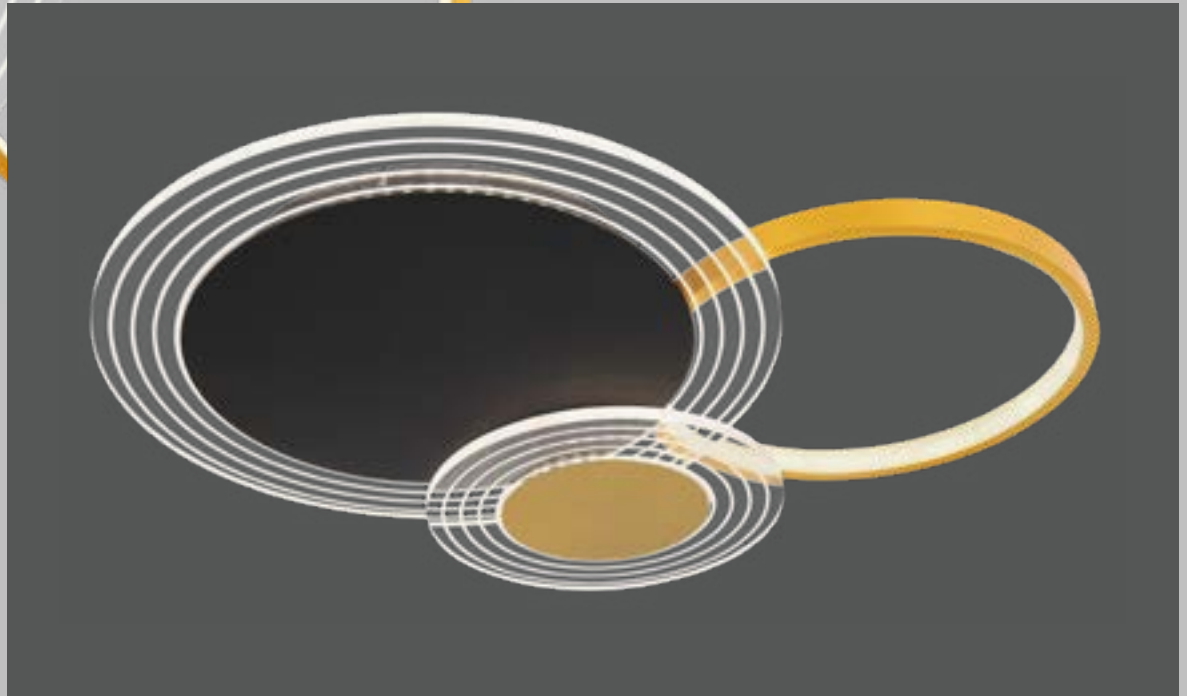

Senna

67261-36

incl. LED 36W

200-3600lm

150-1900lm

2700-6000K

2700|4000|6000K

VPE: 4

↔ 58cm x 52cm

⤵ 6cm

metal black matt,
golden, acrylic
golden, clear