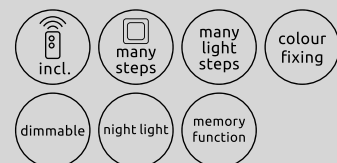

metal white, plastic black, plastic bronze coloured, acrylic opal

Jolli

| 1 | 41758-30 | incl. LED 30W | 290-2900lm | 190-1800lm | 2700-6000K 2700 4200 6000K | VPE: 4 | Ø40cm ▾10cm | metal black, wood optics, plastic opal |
|---|------------------|---------------|------------|------------|-------------------------------|--------|-------------|--|
| 2 | 41758-42 | incl. LED 42W | 400-4000lm | 250-2500lm | 2700-6000K 2700 4200 6000K | VPE: 4 | Ø60cm ▾10cm | metal black, wood optics, plastic opal |
| 3 | 41758-30B | incl. LED 30W | 290-2900lm | 190-1800lm | 2700-6000K 2700 4200 6000K | VPE: 4 | Ø40cm ▾10cm | metal black, plastic opal |
| 4 | 41758-42B | incl. LED 42W | 400-4000lm | 250-2500lm | 2700-6000K 2700 4200 6000K | VPE: 4 | Ø60cm ▾10cm | metal black, plastic opal |
| 5 | 41758-30C | incl. LED 30W | 290-2900lm | 190-1800lm | 2700-6000K 2700 4200 6000K | VPE: 4 | Ø40cm ▾10cm | metal white, copper coloured, plastic opal |
| 6 | 41758-42C | incl. LED 42W | 400-4000lm | 250-2500lm | 2700-6000K 2700 4200 6000K | VPE: 4 | Ø60cm ▾10cm | metal white, copper coloured, plastic opal |