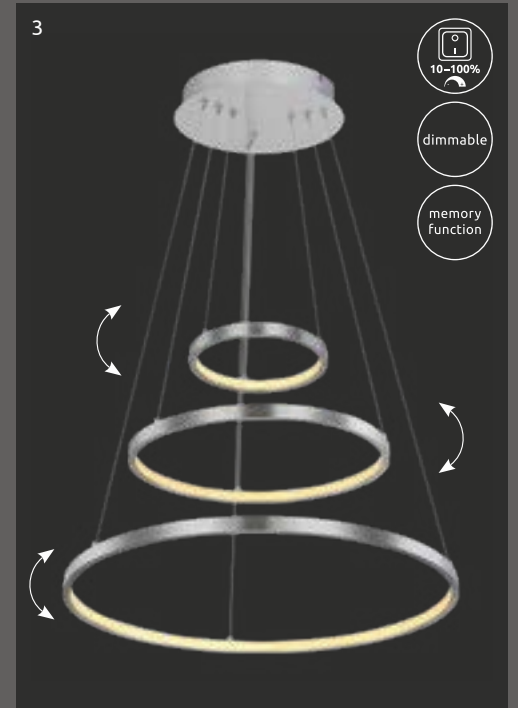

Ralph

1	67192-29	incl. LED 29W	2300lm	1400lm	3000K	VPE: 6	Ø60,5cm ▾120cm
2	67192-19	incl. LED 19W	1400lm	900lm	3000K	VPE: 6	Ø38,5cm ▾120cm
3	67192-57	incl. LED 57W	310-3100lm	220-2200lm	3000K	VPE: 6	Ø51cm ▾120cm
4	67192-42	incl. LED 42W	230-2300lm	150-1500lm	3000K	VPE: 6	Ø51cm ▾120cm

nickel matt, plastic opal