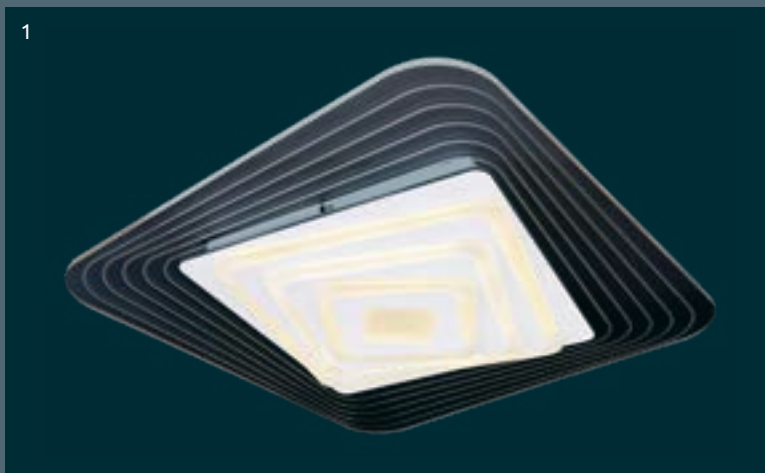

Kelvin range
3000-6500K
dimmable
night light
memory function
incl.

**APP
control**
Easy Smartphone
and Voice Control

compatible with
Alexa

compatible with
Google Assistant

Jocelyn

1	48545SH	incl. LED 40W	390-3900lm	180-1800lm	3000-6500K	VPE: 4	↔ 50cm x 50cm	↕ 6,5cm
2	48546SH	incl. LED 40W	400-4000lm	175-1750lm	3000-6500K	VPE: 4	↔ 50cm x 49cm	↕ 6,5cm

metal white, acrylic white, acrylic transparent