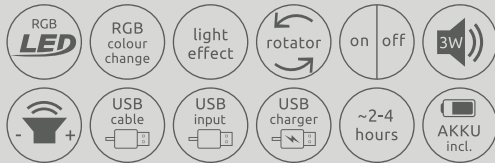

Veli

28051

incl. RGB LED 3W
incl. speaker 3W

VPE: 12

Ø10cm ↓12,5cm

plastic black, clear

Fontana

93035