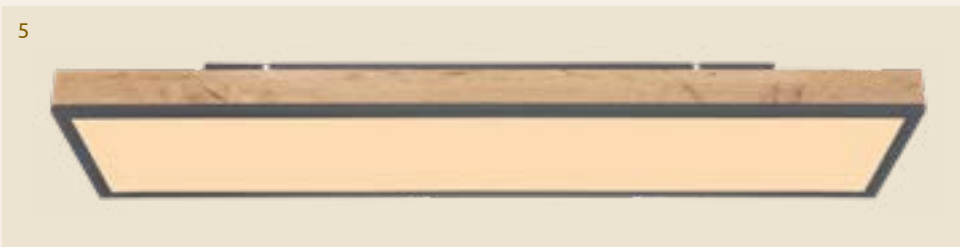

Doro

1	416080WD1	incl. LED 12W	960lm	750lm	3000K	VPE: 8	↔ 30cm x 30cm	▽ 6cm
2	416080WD2	incl. LED 24W	2100lm	1500lm	3000K	VPE: 4	↔ 45cm x 45cm	▽ 6,5cm
3	416080WD3	incl. LED 36W	3200lm	2250lm	3000K	VPE: 4	↔ 59cm x 59cm	▽ 6,5cm
4	416080WD5	incl. LED 36W	3200lm	2250lm	3000K	VPE: 4	↔ 120cm x 30cm	▽ 6,5cm
5	416080WD4	incl. LED 24W	2100lm	1500lm	3000K	VPE: 4	↔ 80cm x 20cm	▽ 6,5cm

metal graphite, aluminium graphite, MDF wood optics, plastic opal