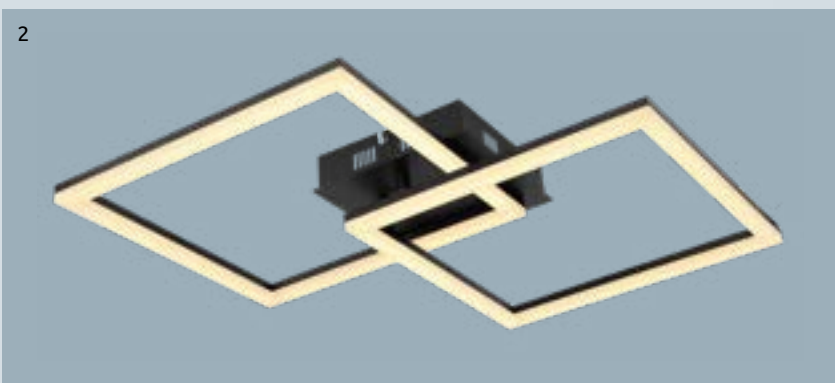

Tiny

1	67247-58	incl. LED 58W	400-6000lm	300-4300lm	2700-6000K 2700|4000|6000K	VPE: 4	↔ 90cm x 40cm	↴ 8cm
2	67246-36	incl. LED 36W	4000lm	2700lm	3000K	VPE: 5	↔ 47cm x 47cm	↴ 6cm

metal black matt, plastic opal