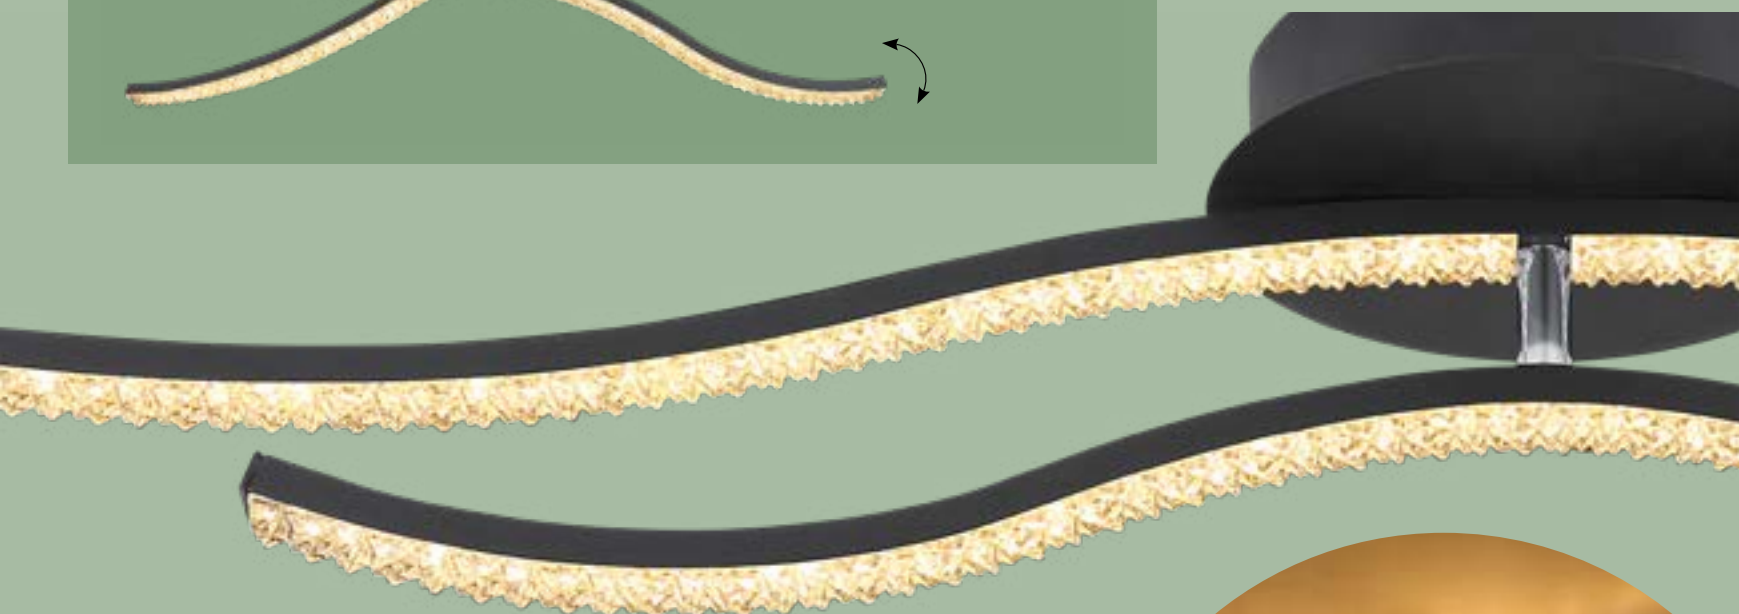

Jules

1	67169D2	incl. LED 20W	2200lm	1300lm	3000K	VPE: 6	↔ 90,5cm x 43cm	▽ 13cm
2	67169D1	incl. LED 20W	2400lm	1050lm	3000K	VPE: 6	↔ 47cm x 44cm	▽ 13cm

metal black matt, acrylic, acrylic crystals