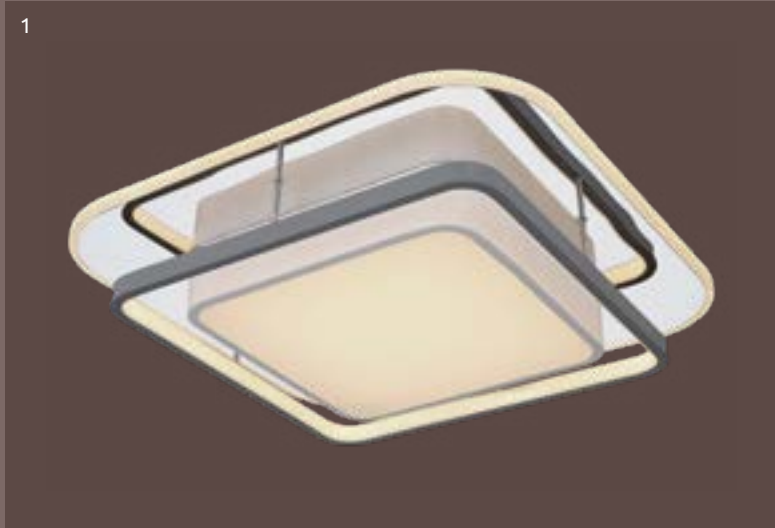

Leola

1	48017-60	incl. LED 60W	400-4200lm	265-2650lm	3000-6000K 3000|4500|6000K	VPE: 4 $\leftrightarrow$49cm x 49cm ∇10,5cm
2	48017-60R	incl. LED 60W	400-4200lm	265-2650lm	3000-6000K 3000|4500|6000K	VPE: 4 $\varnothing$49cm ∇10,5cm

metal white matt, metal grey, chrome, stainless steel, acrylic white

- incl.
- dimmmable
- many steps
- many light steps
- colour fixing
- night light
- memory function