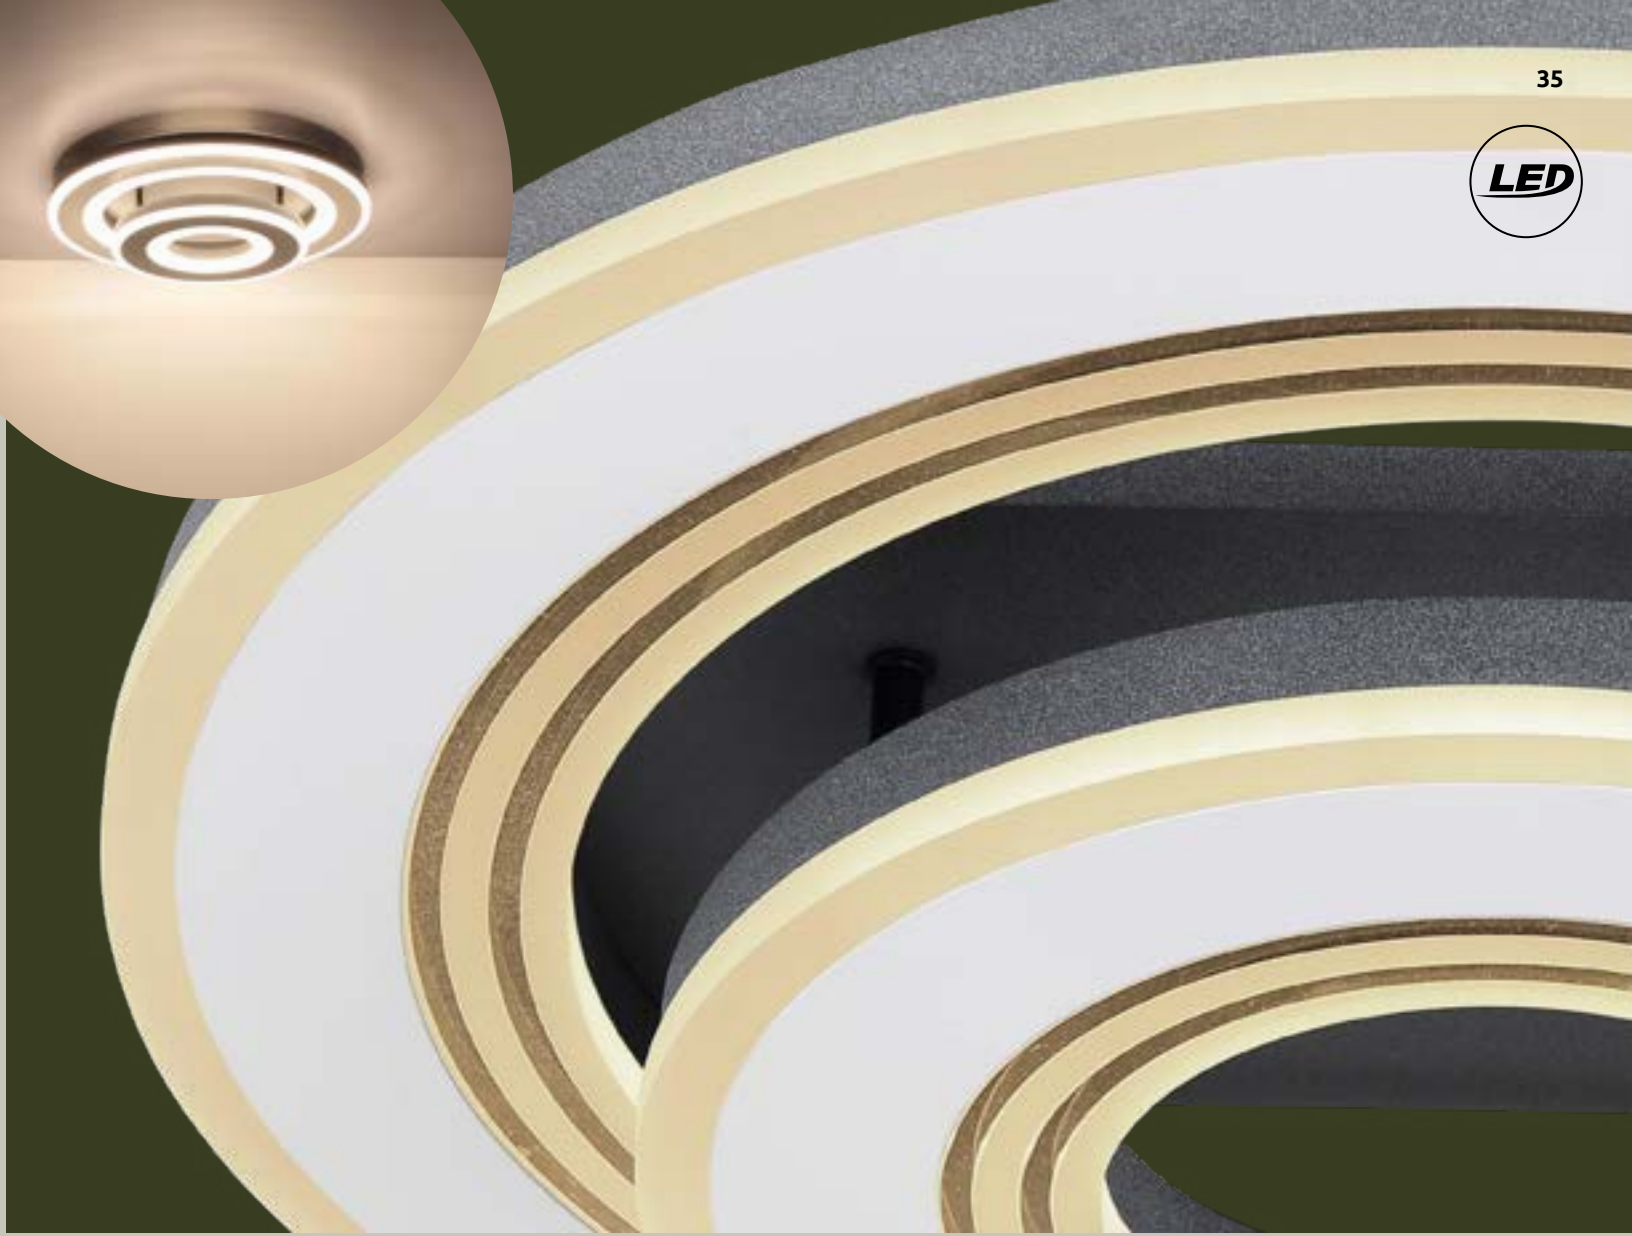

Jack

1	48449-56	incl. LED 56W	530-6837lm	140-2420lm	2700-6000K 2700|4000|6000K	VPE: 1 ↔ 50cm x 50cm ▾ 11,5cm
2	48449-50	incl. LED 50W	490-5930lm	128-2080lm	2700-6000K 2700|4000|6000K	VPE: 1 ∅50cm ▾ 11,5cm

metal white matt, black matt, acrylic opal, clear