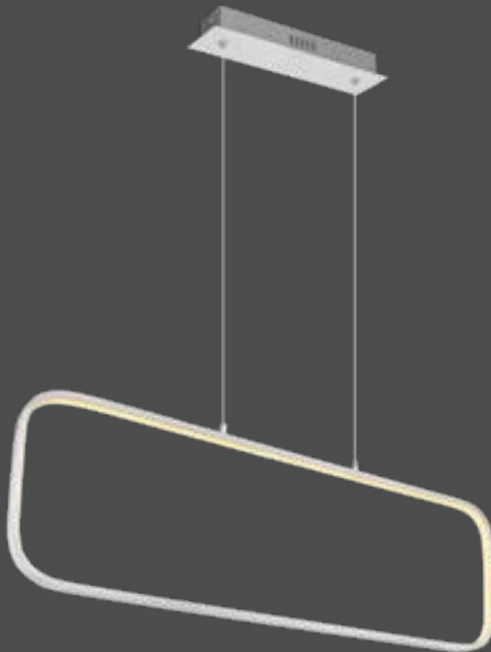

1

2

3

5

4

6

Silla

1	67262D	incl. LED 16W	1760lm	505lm	3000K	VPE: 4	↔ 63cm x 30,5cm ▾ 7cm	nickel matt, aluminium brushed, plastic opal
2	67262S	incl. LED 24W	2640lm	1186lm	3000K	VPE: 4	↔ 23cm x 18cm ↓ 130,5cm	nickel matt, aluminium brushed, plastic opal
3	67262HB	incl. LED 24W	2640lm	843lm	3000K	VPE: 4	↔ 80cm x 26,5cm ▾ 120cm	metal black matt, aluminium black matt, plastic opal
4	67262H	incl. LED 24W	2640lm	1160lm	3000K	VPE: 4	↔ 80cm x 26,5cm ▾ 120cm	nickel matt, aluminium brushed, plastic opal
5	67262SB	incl. LED 24W	2640lm	819lm	3000K	VPE: 4	↔ 23cm x 18cm ↓ 130,5cm	metal black matt, aluminium black matt, plastic opal
6	67262DB	incl. LED 16W	1760lm	441lm	3000K	VPE: 4	↔ 63cm x 30,5cm ▾ 7cm	metal black matt, aluminium black matt, plastic opal