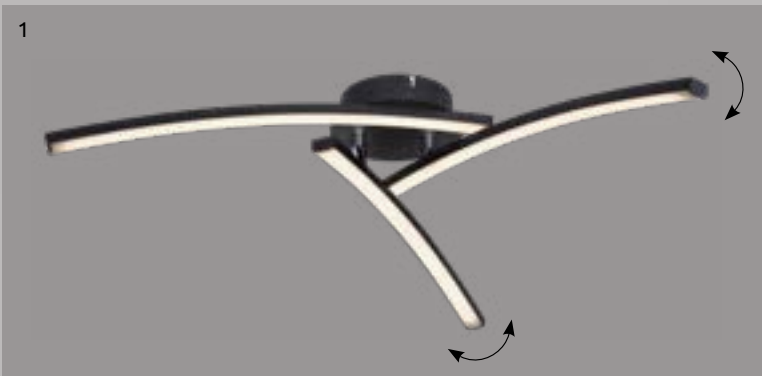

Tansy I

1	67129-18	incl. LED 18W	1900lm	1500lm	3000|4000|6000K	VPE: 8	Ø60cm	↕ 12,5cm
2	67129-24	incl. LED 24W	2600lm	1850lm	3000|4000|6000K	VPE: 8	↔ 69cm x 69cm	↕ 10,5cm
3	67129-12	incl. LED 12W	1200lm	1000lm	3000|4000|6000K	VPE: 8	↔ 59cm x 12cm	↕ 10,5cm

metal black matt, chrome, plastic opal