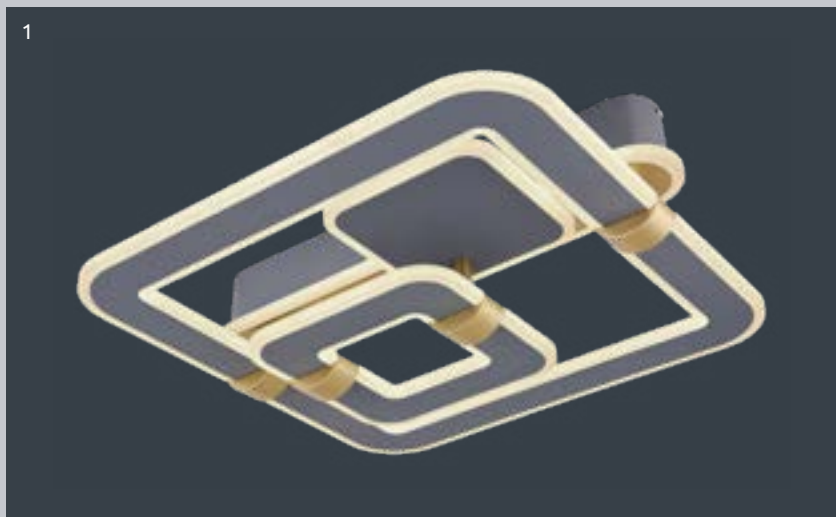

Margy

1	48447-56	incl. LED 56W	560-6880lm	200-2545lm	2700-6000K 2700|4000|6000K	VPE: 1 ↔ 50cm x 47cm ▾ 15,5cm
2	48447-48	incl. LED 48W	456-5460lm	161-2520lm	2700-6000K 2700|4000|6000K	VPE: 1 ↔ 50cm x 47cm ▾ 15,5cm

metal grey matt, golden matt, acrylic opal

- incl.
- many steps
- many light steps
- dimmable
- night light
- memory function
- colour fixing