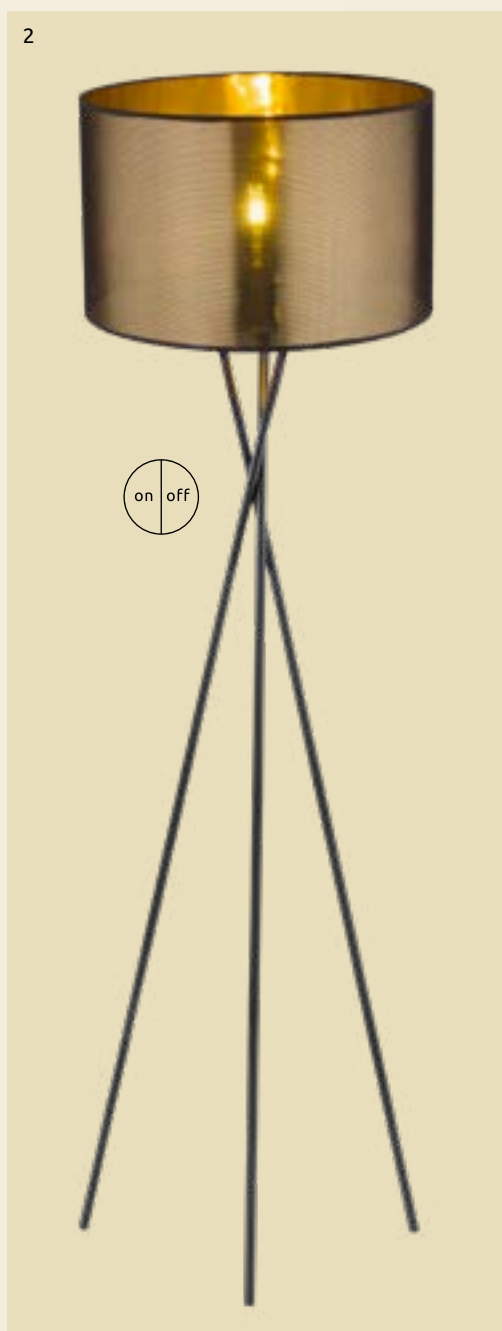

Nuggy

1	15583T	excl. 1x E14 25W	VPE: 6	Ø15cm ↓35cm	metal black matt, textile black, plastic golden
2	15583S	excl. 1x E27 40W	VPE: 1	Ø48,5cm(shade Ø40cm) ↓159cm	metal black matt, textile black, plastic golden
3	15583H	excl. 1x E27 40W	VPE: 1	Ø40cm ↓140cm	metal black matt, textile black, plastic golden, textile cable