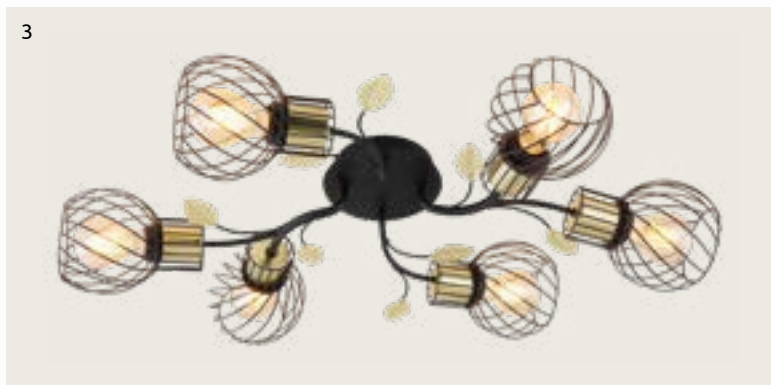

Lally

- 1 | **54113-4D** | excl. 4 x E27 40W | VPE: 4 | Ø58cm ▾16,5cm
- 2 | **54113-2W** | excl. 2 x E27 40W | VPE: 6 | ↔ 54cm x 31cm ▾21cm
- 3 | **54113-6D** | excl. 6 x E27 40W | VPE: 3 | ↔ 71cm x 54cm ▾16,5cm

metal black matt, brass