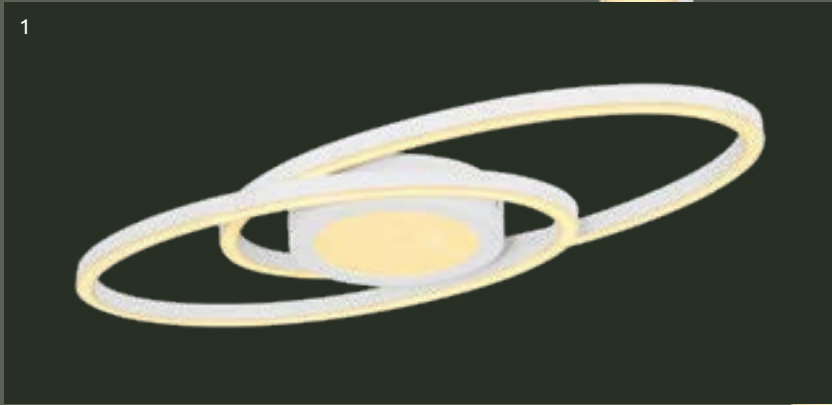

Reggy

1	67239-24W	incl. LED 24W	2000lm	1150lm	3000K	VPE: 6	↔ 57cm x 23cm	↕ 4cm	metal white, acrylic opal, sparkle	
2	67239-24B	incl. LED 24W	2000lm	750lm	3000K	VPE: 6	↔ 57cm x 23cm	↕ 4cm	metal black, acrylic opal, sparkle