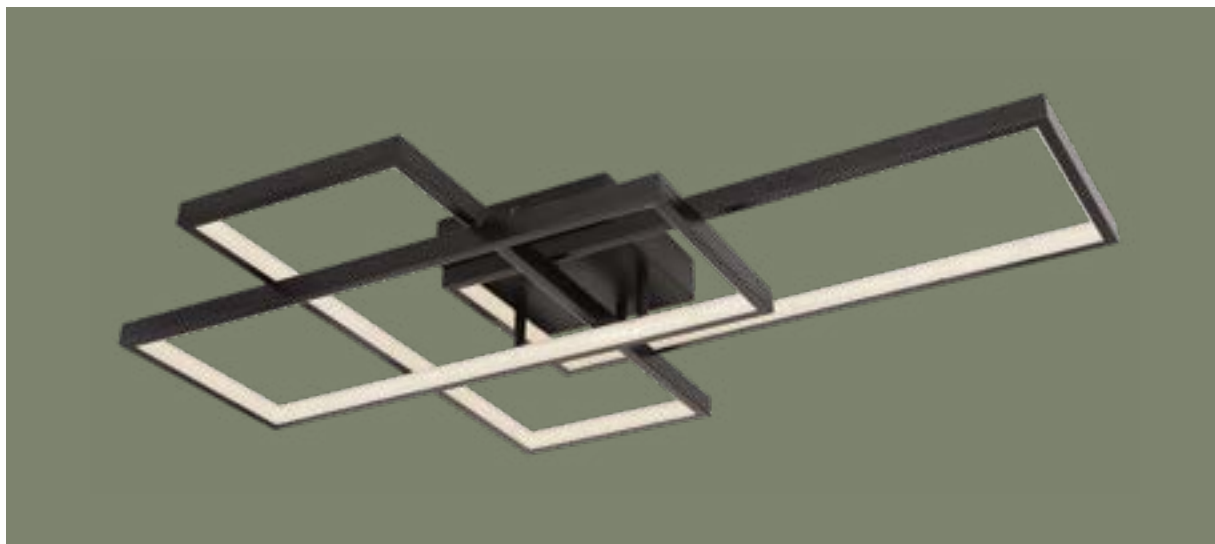

Kelvin range
3000-6000K
dimmable
night light
memory function
incl.

Gabriel

67227-40BSH

incl. LED 40W

200-4000lm

150-1200lm

3000-6000K

VPE: 4

↔ 75cm x 50cm
⤵ 10cm

metal black,
aluminium black,
plastic opal

APP
control
Easy Smartphone
and Voice Control

compatible with
Alexa

compatible with
Google Assistant