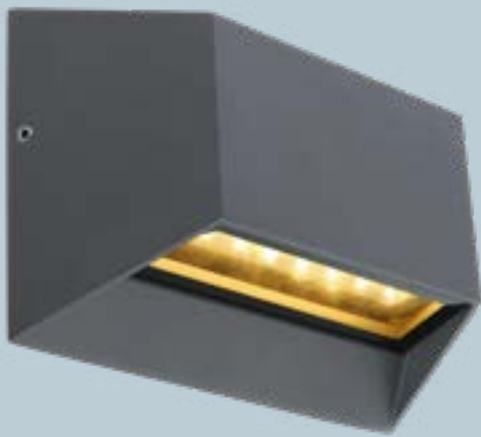

Honna

34175

incl. LED 7W

540lm

324lm

3000K

VPE: 20

↔ 15cm ↓ 10cm
↳ 5,5cm

aluminium die-cast
anthracite, glass

IP54