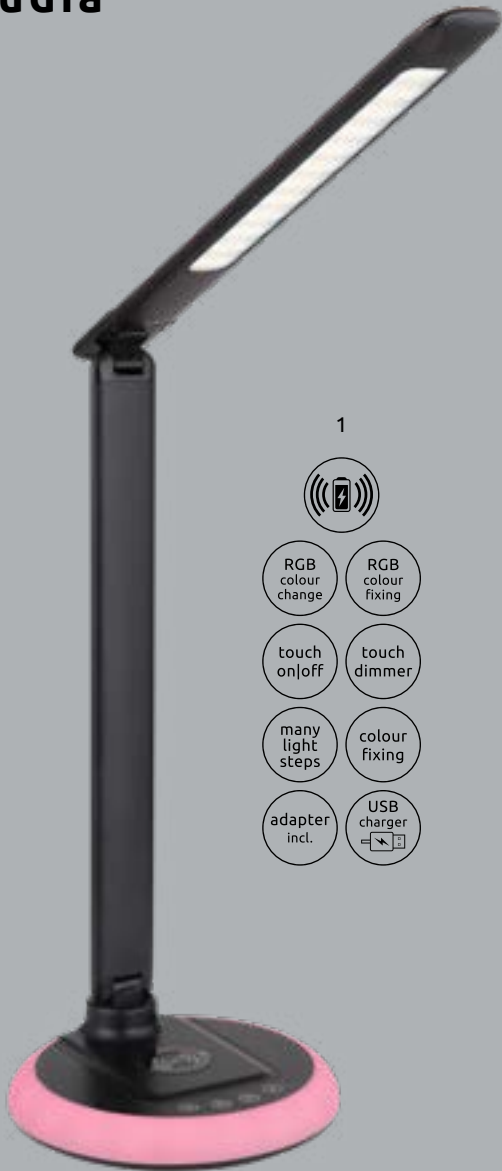

Claudia

1. 1
2. RGB colour change
   - RGB colour fixing
   - touch on/off
   - touch dimmer
   - many light steps
   - colour fixing
   - adapter incl.
   - USB charger incl.