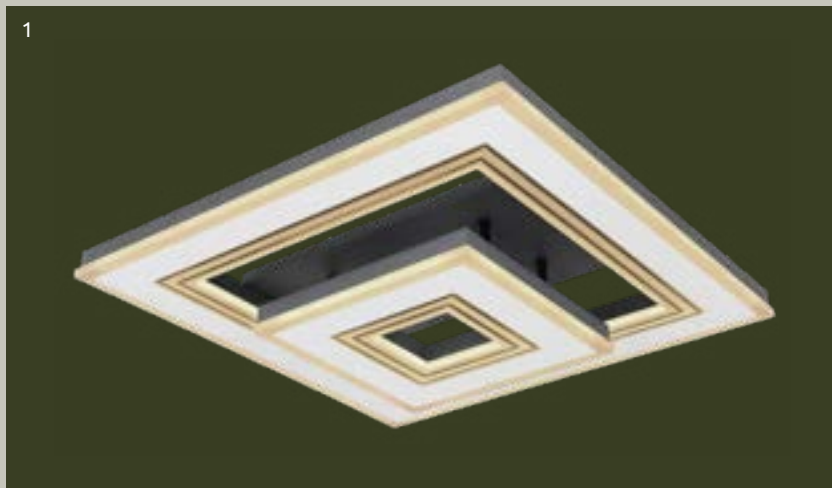

Jack

1	48449-56	incl. LED 56W	530-6837lm	140-2420lm	2700-6000K 2700|4000|6000K	VPE: 1 ↔ 50cm x 50cm ▾ 11,5cm
2	48449-50	incl. LED 50W	490-5930lm	128-2080lm	2700-6000K 2700|4000|6000K	VPE: 1 ∅50cm ▾ 11,5cm

metal white matt, black matt, acrylic opal, clear