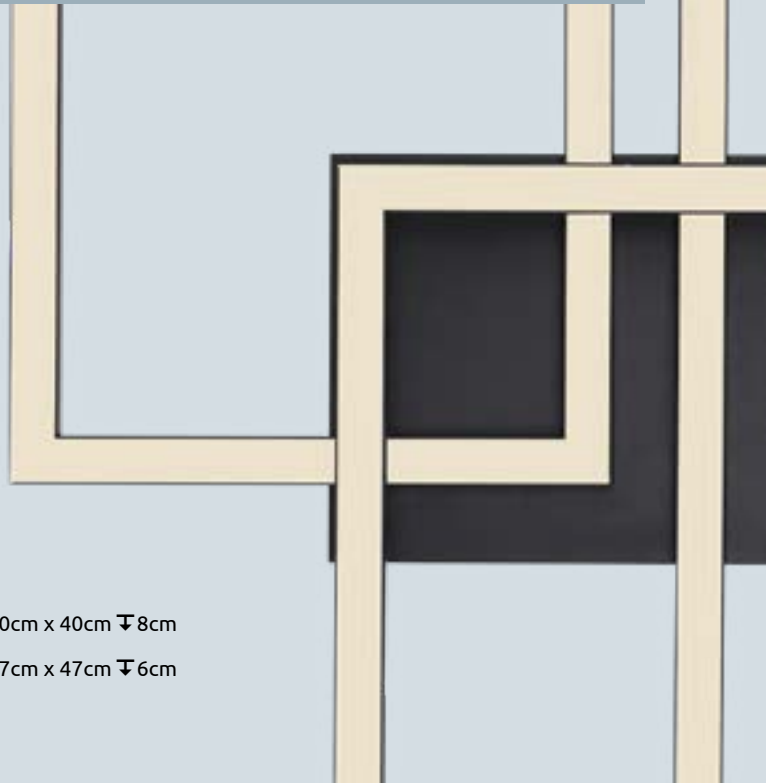

Tiny

1	67247-58	incl. LED 58W	400-6000lm	300-4300lm	2700-6000K 2700|4000|6000K	VPE: 4	↔ 90cm x 40cm	↴ 8cm
2	67246-36	incl. LED 36W	4000lm	2700lm	3000K	VPE: 5	↔ 47cm x 47cm	↴ 6cm

metal black matt, plastic opal