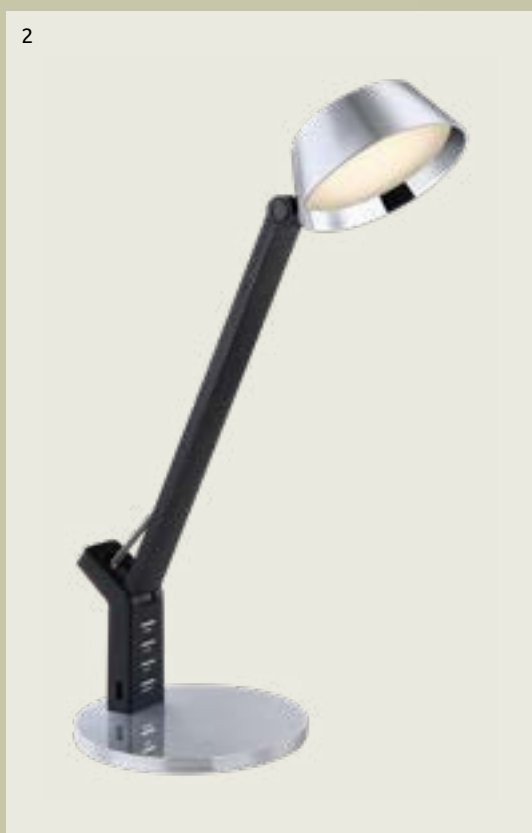

Ursino

1	58422B	incl. LED 8W	30-580lm	24-450lm	3000|4000|6300K	VPE: 6	↔ max.48cm x 17cm	↓ max.52cm	metal black, plastic black
2	58422S	incl. LED 8W	30-580lm	24-450lm	3000|4000|6300K	VPE: 6	↔ max.48cm x 17cm	↓ max.52cm	metal silver, plastic black
3	58423	incl. LED 8W	30-580lm	24-450lm	3000|4000|6300K	VPE: 6	↔ max.48cm x 17cm	↓ max.52cm	metal gold coloured, plastic black