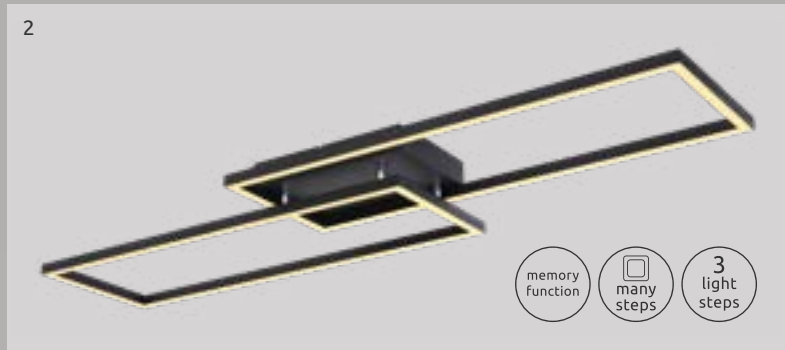

Tatjana

1	67243-24B	incl. LED 24W	2100lm	900lm	3000K	VPE: 4 ↔ 71cm x 23cm ↴ 7,5cm metal black matt, acrylic opal
2	67243-36B	incl. LED 36W	3300lm	1300lm	2700|4000|6000K	VPE: 4 ↔ 101cm x 29cm ↴ 7,5cm metal black matt, acrylic opal
3	67243-36W	incl. LED 36W	3300lm	2200lm	2700|4000|6000K	VPE: 4 ↔ 101cm x 29cm ↴ 7,5cm metal black matt, acrylic opal
4	67243-24W	incl. LED 24W	2100lm	1400lm	3000K	VPE: 4 ↔ 71cm x 23cm ↴ 7,5cm metal black matt, acrylic opal