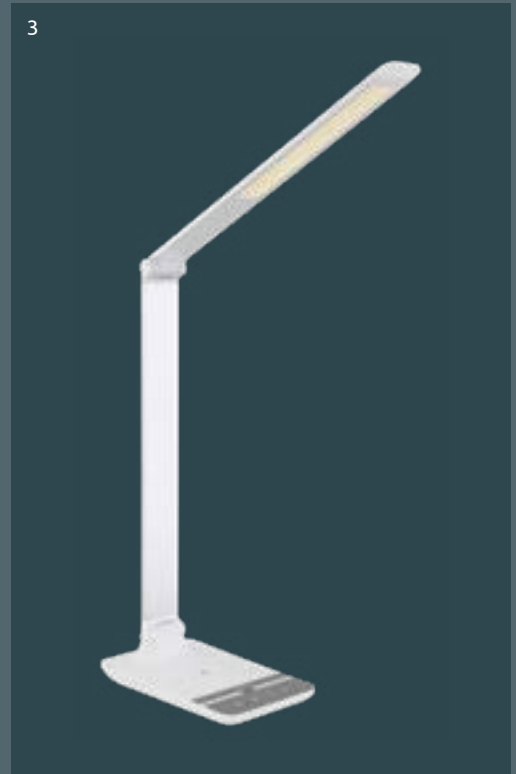

Kabira

1	58425B	incl. LED 9W	30-800lm	25-650lm	3000|4500|6000K	VPE: 8	↔ max.60cm x 12cm ↓ max.74,5cm	aluminium black, plastic black, satined
2	58425S	incl. LED 9W	30-800lm	25-650lm	3000|4500|6000K	VPE: 8	↔ max.60cm x 12cm ↓ max.74,5cm	aluminium silver, plastic black, satined
3	58425W	incl. LED 9W	30-800lm	25-650lm	3000|4500|6000K	VPE: 8	↔ max.60cm x 12cm ↓ max.74,5cm	aluminium silver, plastic white, satined