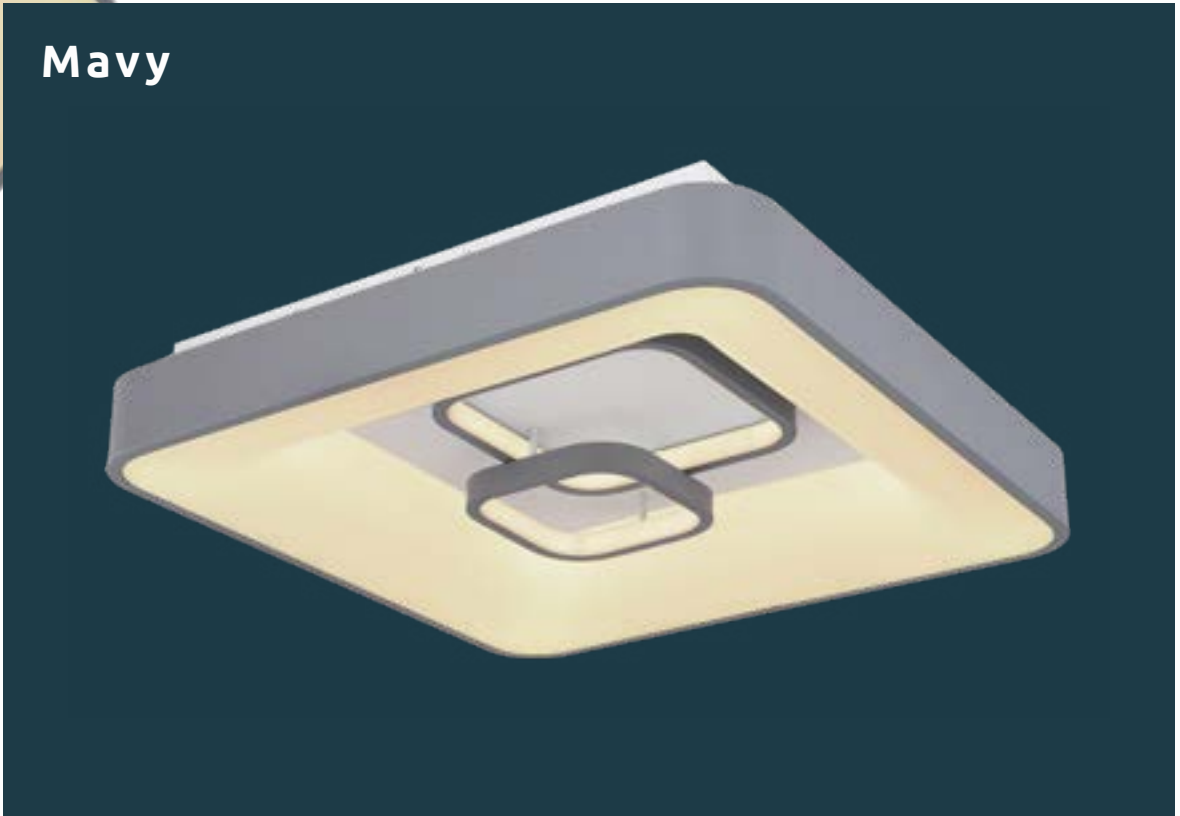

Mavy

48416-50

incl. LED 50W
200-5000lm
150-1900lm
3000-6000K
3000|4500|6000K
VPE: 4

↔50cm x 50cm
∇10cm

metal white,
metal graphite,
acrylic opal