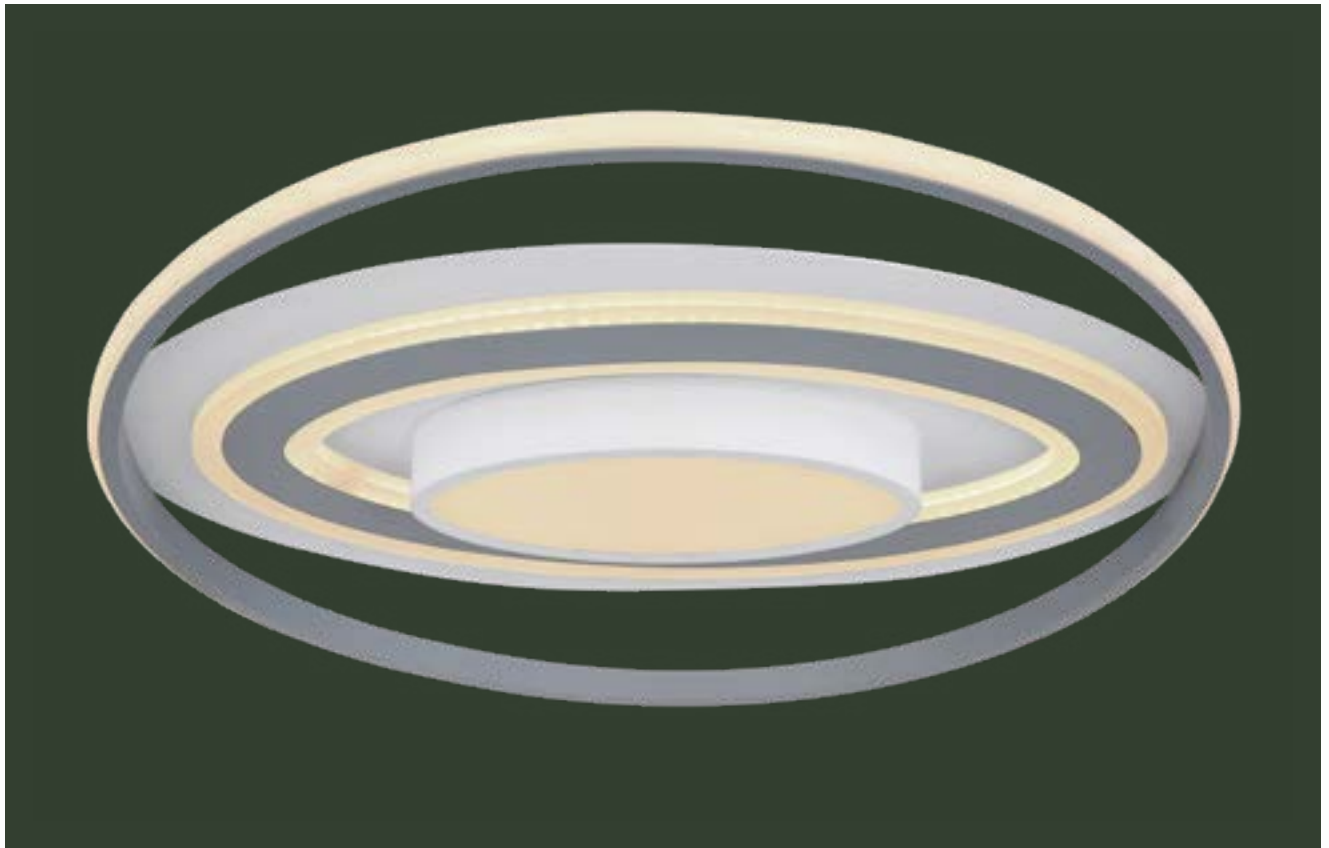

Leola

48016-60

incl. LED 60W

400-4200lm

265-2650lm

3000-6000K
3000|4500|6000K

VPE: 4

Ø57cm ∇ 7cm

metal white matt,
metal grey,
acrylic white

- incl.
- dimmmable
- many steps
- many light steps
- colour fixing
- night light
- memory function