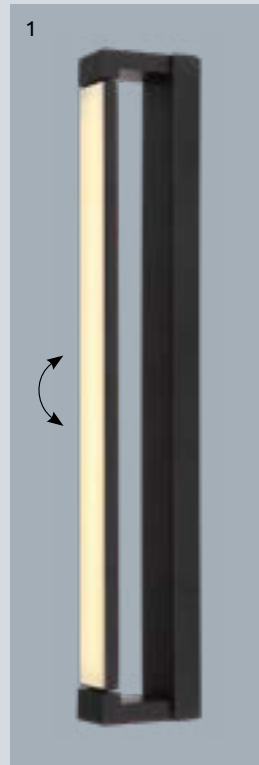

Susi

1	41498B	incl. LED 8W	900lm	400lm	3000K	VPE: 12	↔ 45,5cm ↓ 4cm ↳ 10cm	aluminium black matt, plastic opal
2	41498W	incl. LED 8W	900lm	400lm	3000K	VPE: 12	↔ 45,5cm ↓ 4cm ↳ 10cm	aluminium white matt, plastic opal

IP44