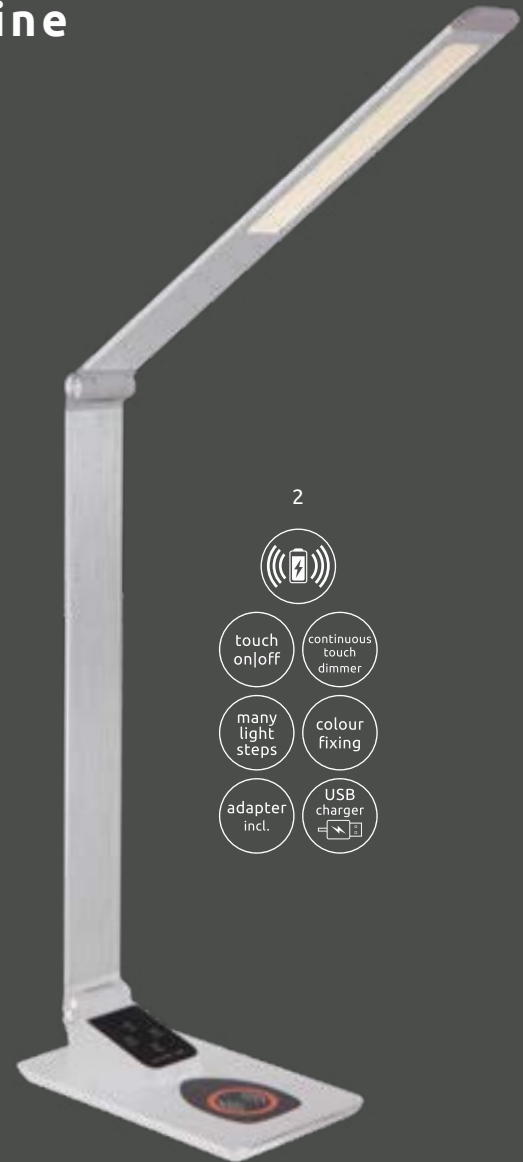

Janine

1. 2
2. touch on/off
   - continuous touch dimmer
   - many light steps
   - colour fixing
   - adapter incl.
   - USB charger incl.

1	58402	incl. LED 7W	630lm	420lm	3000|4500|6000K	VPE: 6	↔ max.62cm x 19cm	↓ max.77,5cm	aluminium black, plastic white
		incl. RGB LED 1W							
2	58404	incl. LED 7W	67-670lm	42-420lm	3000|4500|6000K	VPE: 6	↔ max.66cm x 12cm	↓ max.81,5cm	aluminium silver, plastic silver, opal