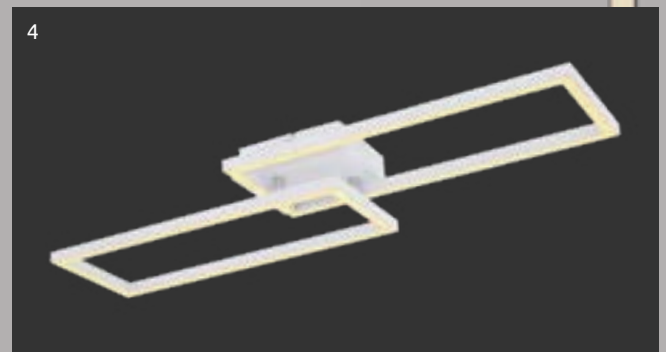

Tatjana

1	67243-24B	incl. LED 24W	2100lm	900lm	3000K	VPE: 4 ↔ 71cm x 23cm ↴ 7,5cm metal black matt, acrylic opal
2	67243-36B	incl. LED 36W	3300lm	1300lm	2700|4000|6000K	VPE: 4 ↔ 101cm x 29cm ↴ 7,5cm metal black matt, acrylic opal
3	67243-36W	incl. LED 36W	3300lm	2200lm	2700|4000|6000K	VPE: 4 ↔ 101cm x 29cm ↴ 7,5cm metal black matt, acrylic opal
4	67243-24W	incl. LED 24W	2100lm	1400lm	3000K	VPE: 4 ↔ 71cm x 23cm ↴ 7,5cm metal black matt, acrylic opal