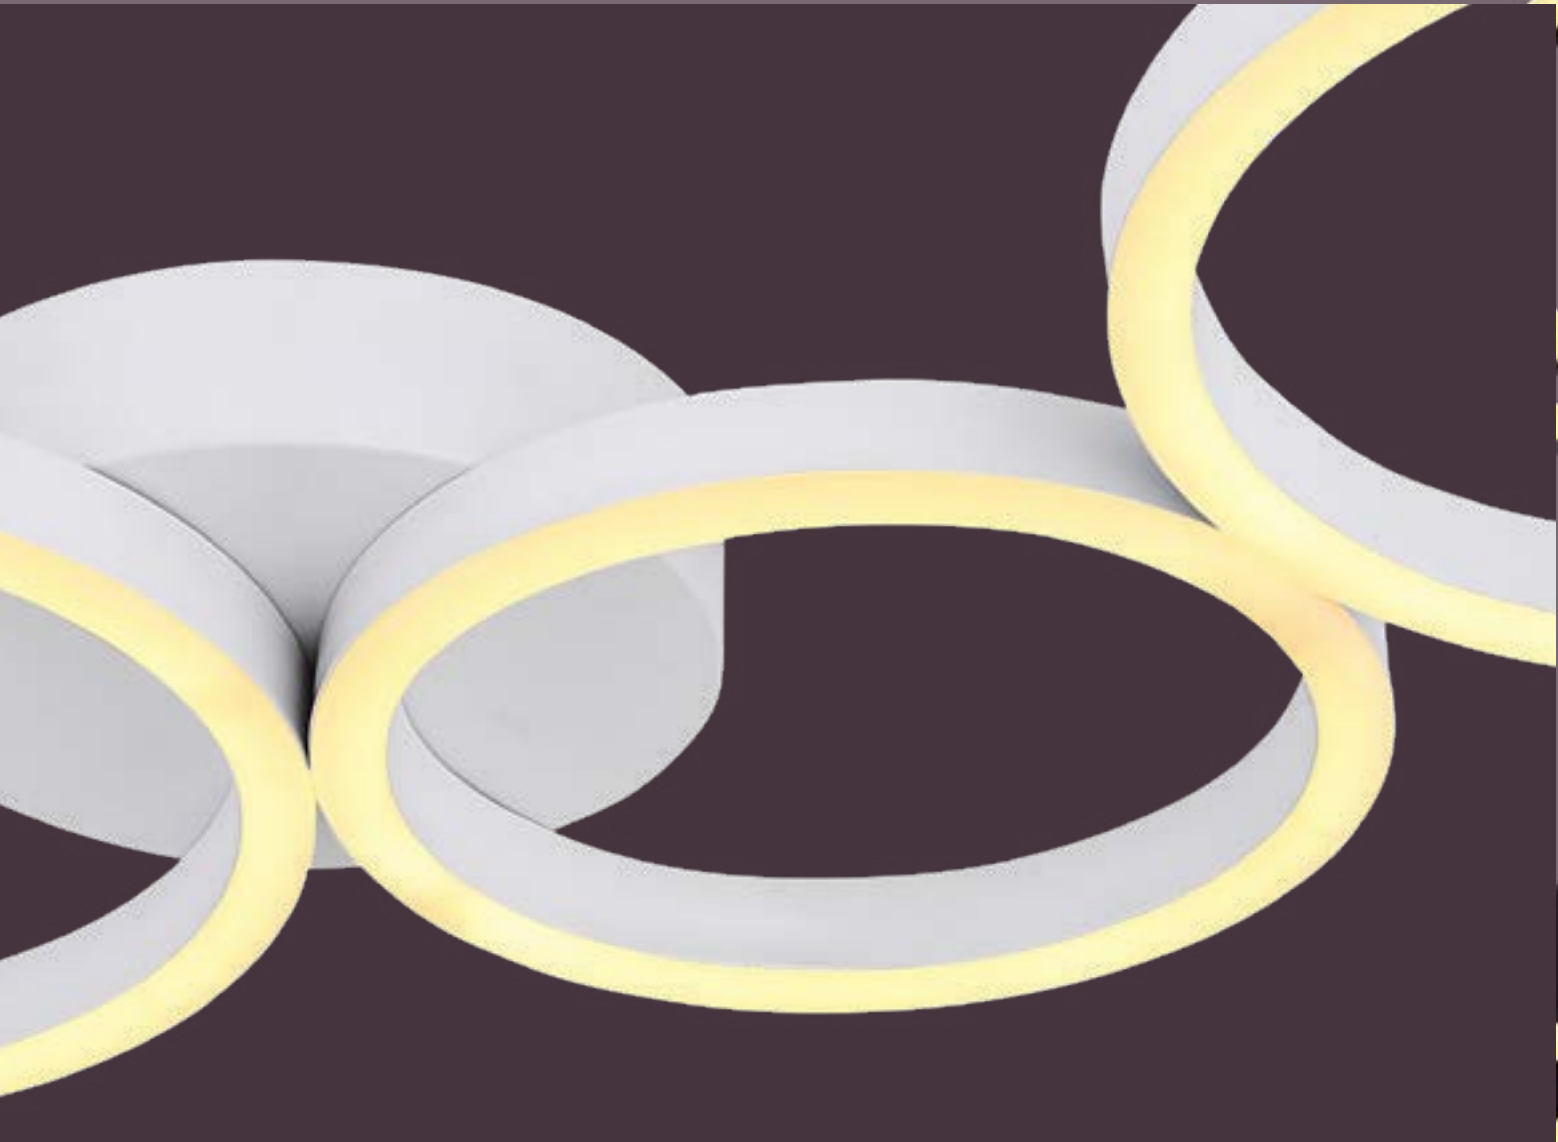

1

3

2

4

Reggy

| 1 | 67238-24 | incl. LED 24W | 2400lm | 1250lm | 3000K | VPE: 4 | ↔ 54,5cm x 30cm | ∇ 7,5cm | aluminium brushed, acrylic opal |
|---|------------------|---------------|--------|--------|-------|--------|-----------------|---------|---------------------------------|
| 2 | 67238-18 | incl. LED 18W | 1800lm | 950lm | 3000K | VPE: 6 | ↔ 42cm x 30cm | ∇ 7,5cm | aluminium brushed, acrylic opal |
| 3 | 67238-18B | incl. LED 18W | 1800lm | 570lm | 3000K | VPE: 6 | ↔ 42cm x 30cm | ∇ 7,5cm | metal black matt, acrylic opal |
| 4 | 67238-24B | incl. LED 24W | 2400lm | 760lm | 3000K | VPE: 4 | ↔ 54,5cm x 30cm | ∇ 7,5cm | metal black matt, acrylic opal |