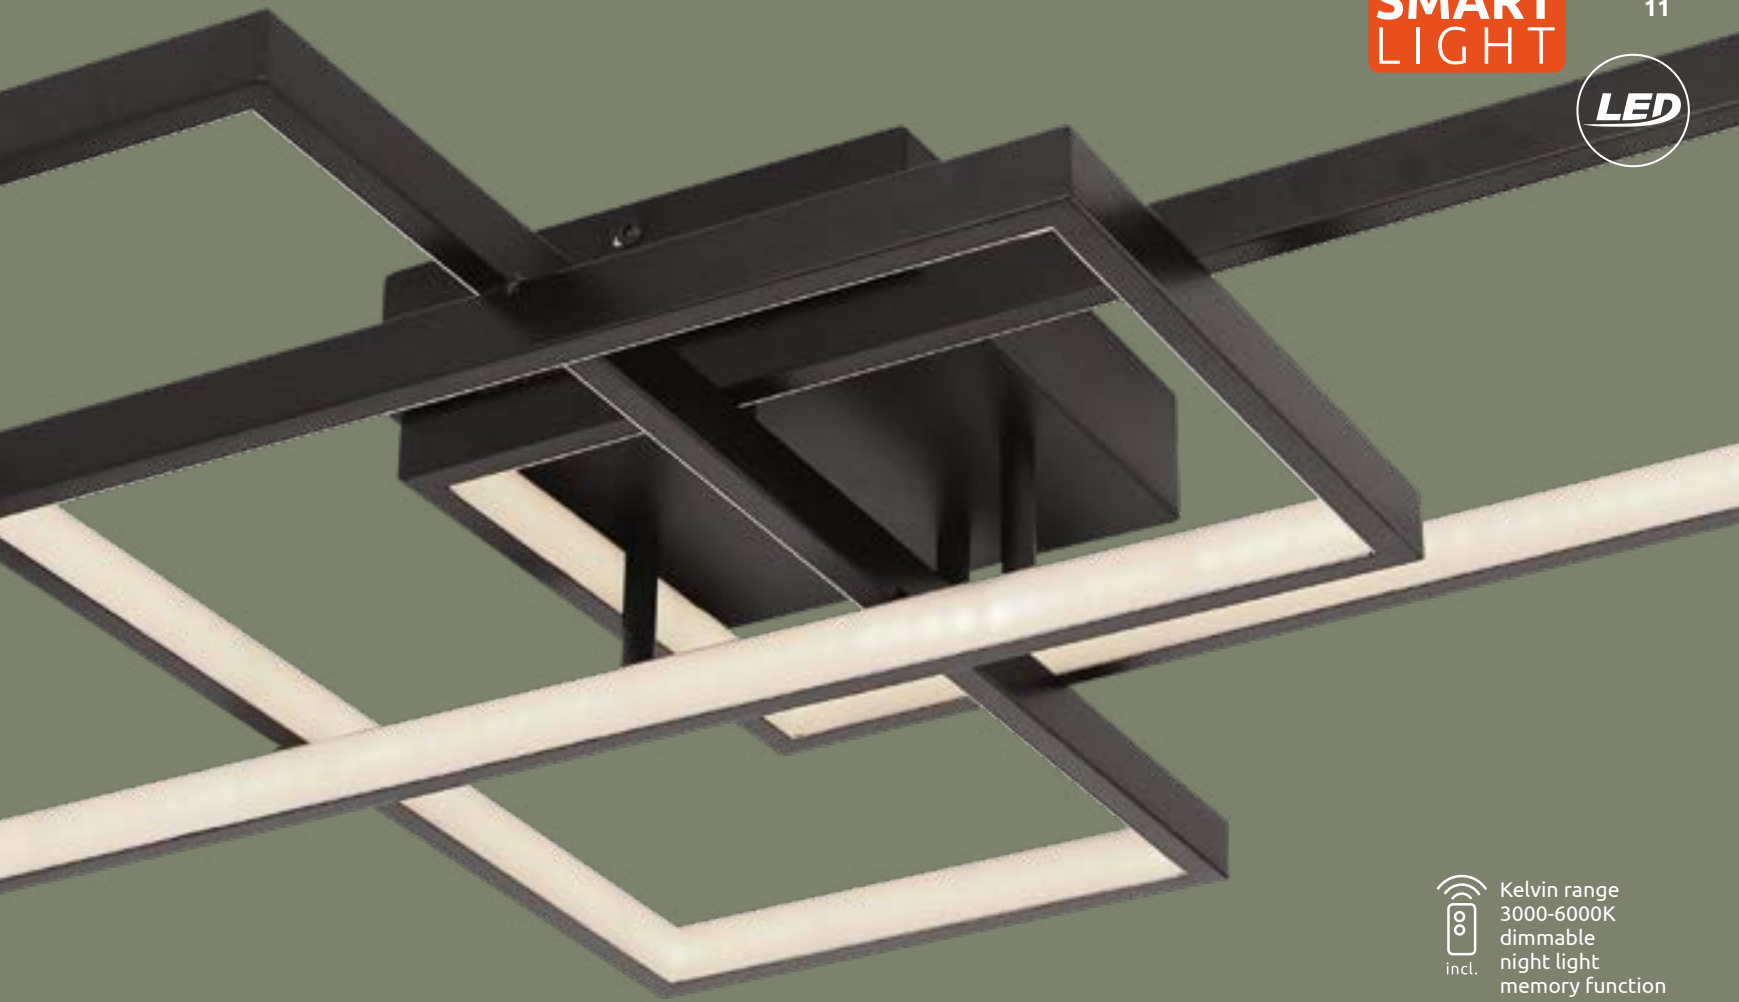

Kelvin range
3000-6000K
dimmable
night light
memory function
incl.