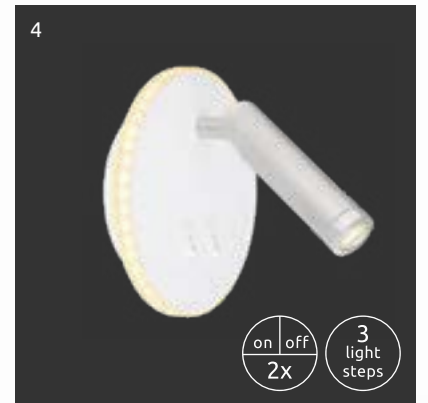

Kello

03623 | incl. LED 40W | 200-4000lm | 100-1900lm | 3000-6000K | VPE: 1 | Ø58cm ▾23cm | plastic white, plastic opal, plastic silver grey

Many

| 1 | 78406W | incl. LED 12W | 1080lm | 808lm | 3000K | VPE: 12 | ↔ 17cm ↓ 20cm ↳ 5,5cm | metal white matt, nickel matt, acrylic opal | |
|---|---------------|------------------------------|----------------|----------------|-------|---------|-----------------------|--|--|
| 2 | 78406S | incl. LED 12W | 1080lm | 808lm | 3000K | VPE: 12 | ↔ 17cm ↓ 20cm ↳ 5,5cm | metal black matt, graphite, acrylic opal | |
| 3 | 78405S | incl. LED 6W incl. LED 1W | 595lm 150lm | 489lm 101lm | 3000K | VPE: 12 | Ø14,5cm ↳ 15cm | metal black matt, aluminium graphite, acrylic opal | |
| 4 | 78405W | incl. LED 6W incl. LED 1W | 595lm 150lm | 489lm 101lm | 3000K | VPE: 12 | Ø14,5cm ↳ 15cm | metal white matt, nickel matt, acrylic opal | |