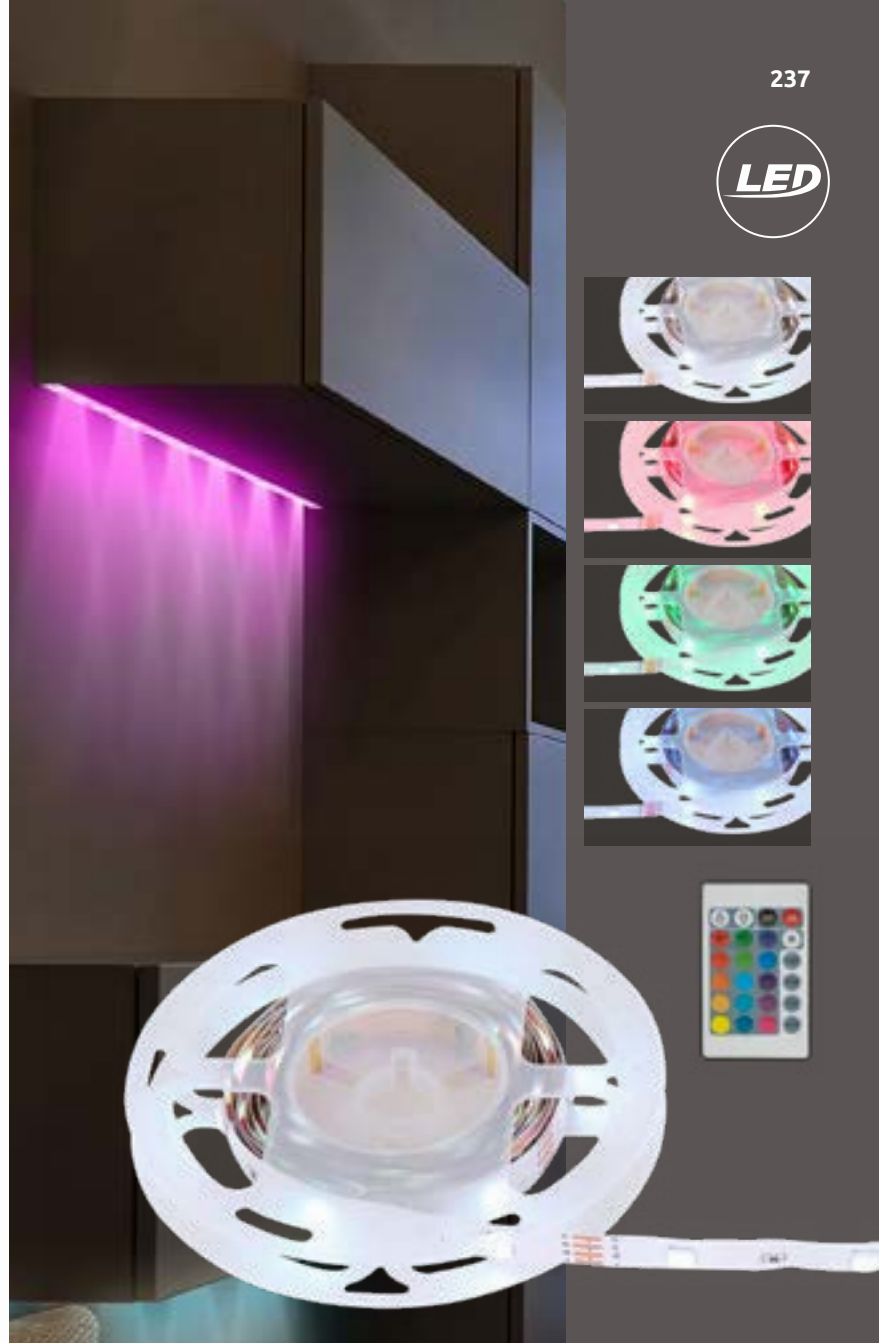

Led Band

1	39016	incl. RGBW LED 6W	100lm	100lm	VPE: 20	↔ max. 250cm x 1cm ↓0,2cm
2	39017	incl. RGBW LED 12W	220lm	220lm	VPE: 20	↔ max. 350cm x 1cm ↓0,2cm