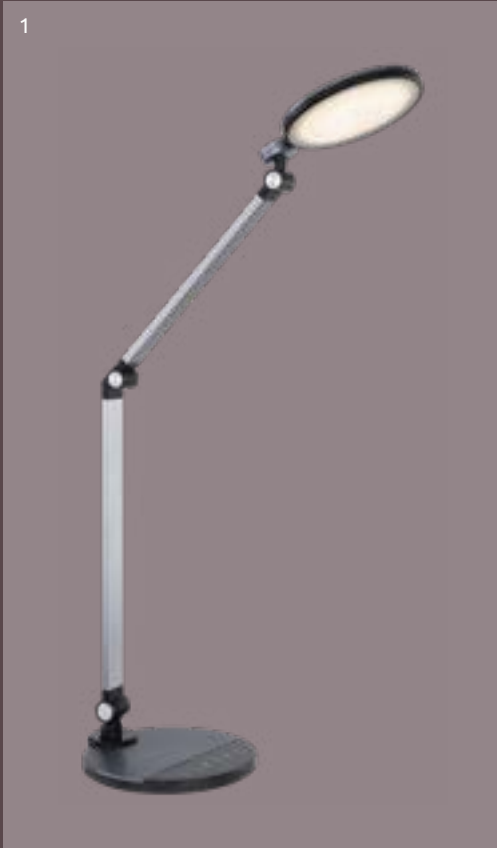

Konsti

- adapter incl.
- many light steps
- colour fixing
- continuous touch dimmer
- touch many steps
- touch on/off

| 1 | 58428B | incl. LED 10W | 42-825lm | 32-605lm | 3000 4000 6300K | VPE: 6 | ↔ max.70cm | ↕ max.90,5cm |
|---|--------|---------------|----------|----------|-----------------|--------|------------|--------------|
| 2 | 58428S | incl. LED 10W | 42-825lm | 32-605lm | 3000 4000 6300K | VPE: 6 | ↔ max.70cm | ↕ max.90,5cm |