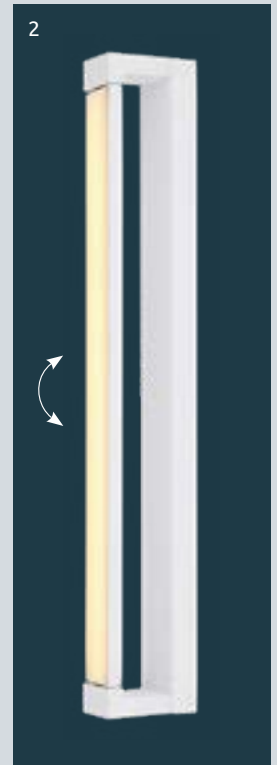

Susi

1	41498B	incl. LED 8W	900lm	400lm	3000K	VPE: 12	↔ 45,5cm ↓ 4cm ↳ 10cm	aluminium black matt, plastic opal
2	41498W	incl. LED 8W	900lm	400lm	3000K	VPE: 12	↔ 45,5cm ↓ 4cm ↳ 10cm	aluminium white matt, plastic opal

IP44