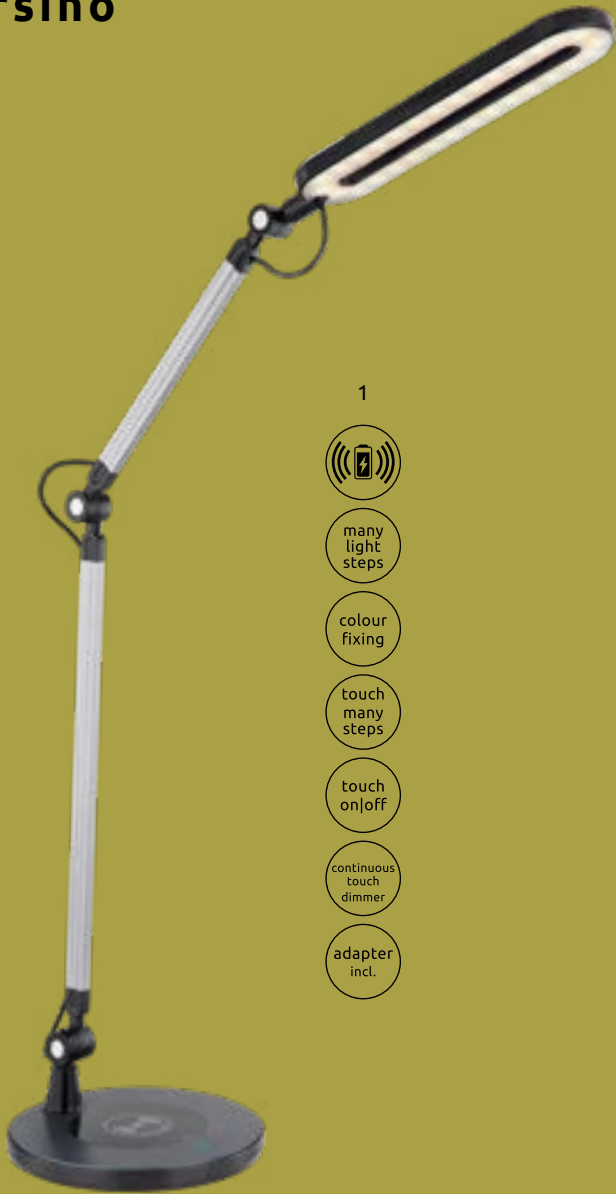

Ursino

1. 1
2. wireless charging
   - many light steps
   - colour fixing
   - touch many steps
   - touch on|off
   - continuous touch dimmer
   - adapter incl.