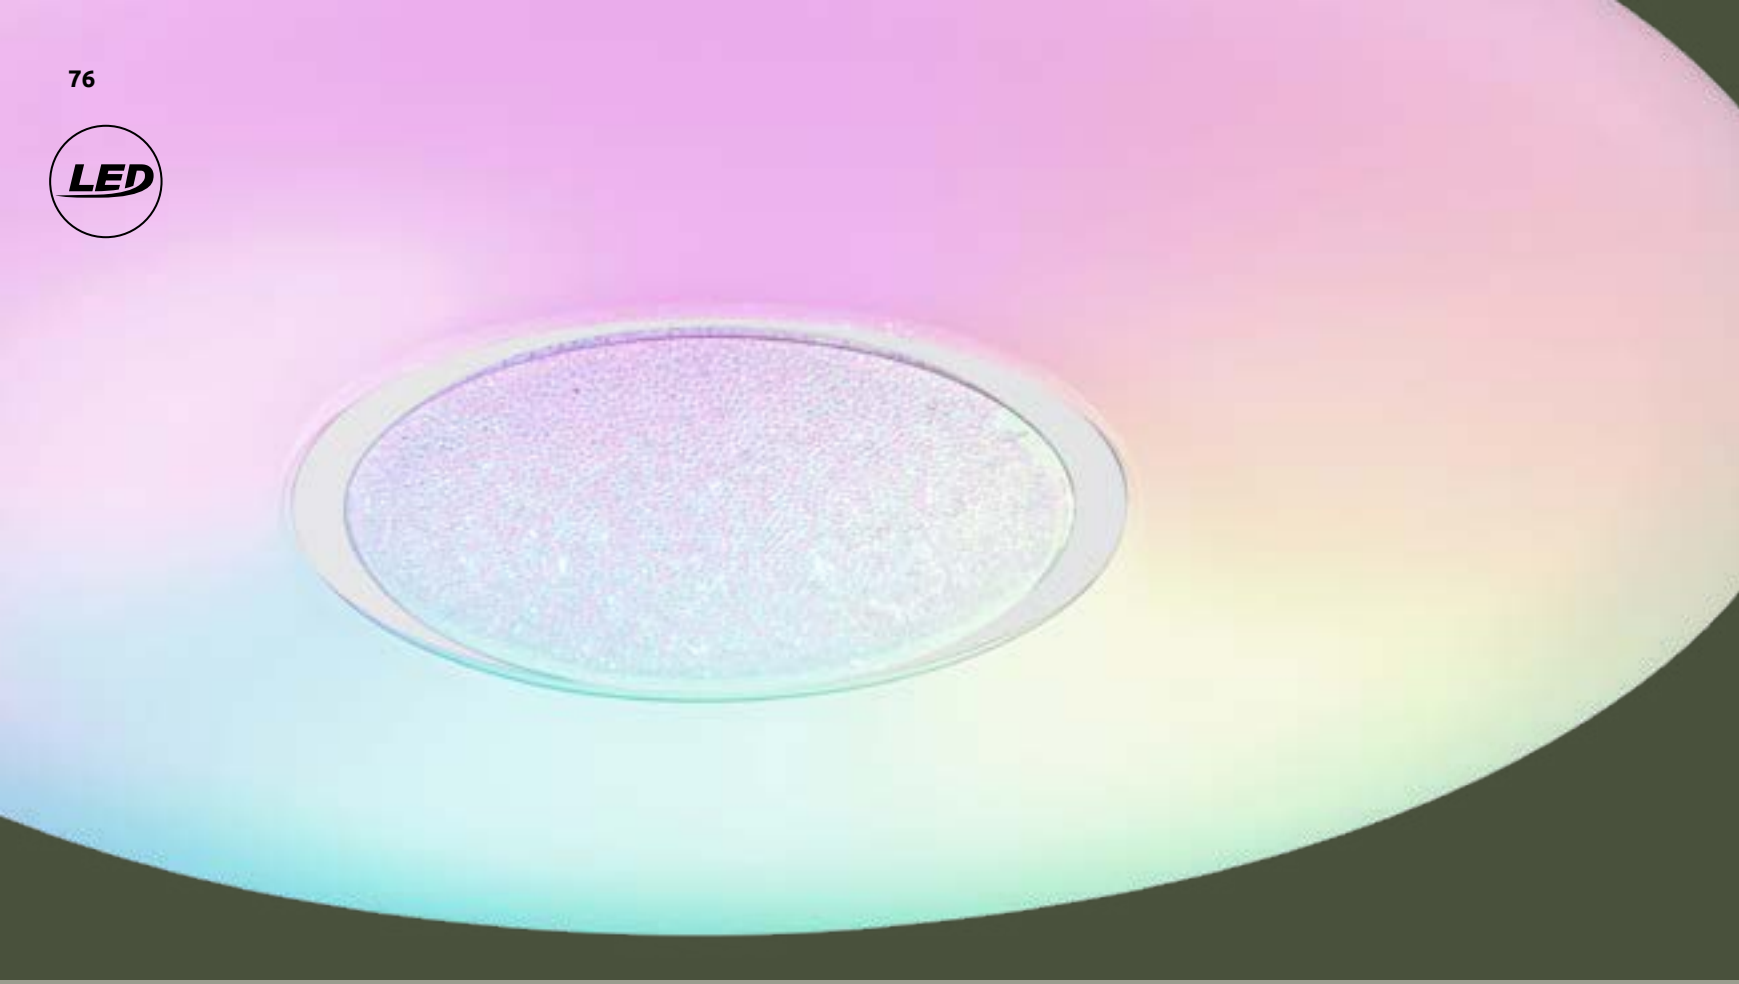

- incl.
- dimmable
- many light steps
- colour fixing
- RGB colour change
- RGB colour fixing
- rainbow effect
- night light
- memory function

Sully

1	41367-24	incl. LED 24W incl. RGB LED 6W	100-2000lm	70-1500lm	3000-6500K 3000|4000|6500K	VPE: 5 | Ø41cm ↓7cm
2	41367-40	incl. LED 40W incl. RGB LED 7,5W	280-4000lm	200-2500lm	3000-6500K 3000|4000|6500K	VPE: 5 | Ø49cm ↓7,5cm

metal white, plastic opal, chrome ring, glass crystals clear