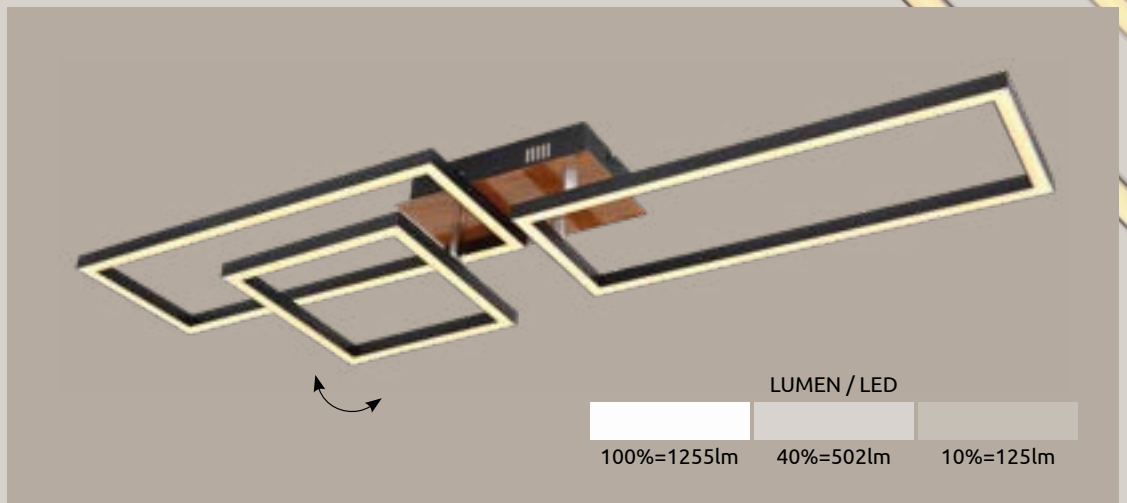

July

67248-40

incl. LED 40W

430-4279lm

130-1255lm

3000K

VPE: 4

↔ 92cm x 25cm

⌞ 9cm

metal black matt,
aluminium black
matt, metal wood
optic, plastic opal