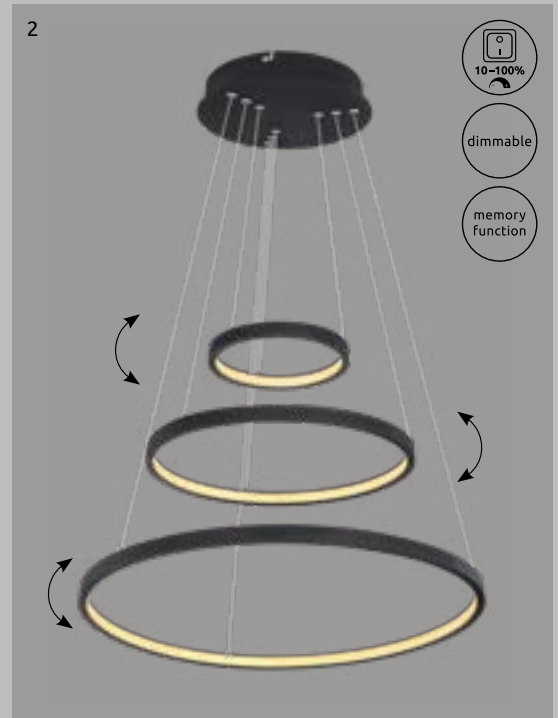

Ralph

1	67192-29B	incl. LED 29W	2300lm	1300lm	3000K	VPE: 6	Ø60,5cm ▾120cm
2	67192-57B	incl. LED 57W	310-3100lm	200-2000lm	3000K	VPE: 6	Ø51cm ▾120cm
3	67192-42B	incl. LED 42W	230-2300lm	130-1300lm	3000K	VPE: 6	Ø51cm ▾120cm
4	67192-19B	incl. LED 19W	1400lm	800lm	3000K	VPE: 6	Ø38,5cm ▾120cm

metal black matt, plastic opal