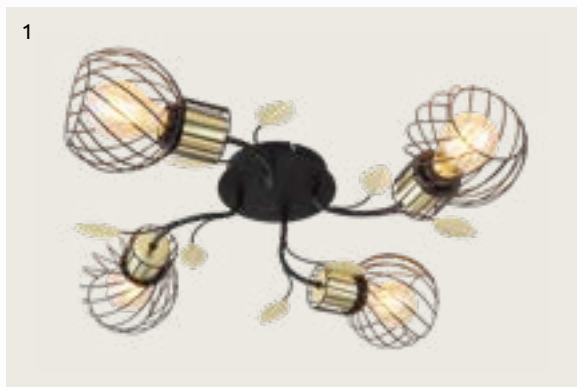

Lally

- 1 | **54113-4D** | excl. 4 x E27 40W | VPE: 4 | Ø58cm ▾16,5cm
- 2 | **54113-2W** | excl. 2 x E27 40W | VPE: 6 | ↔ 54cm x 31cm ▾21cm
- 3 | **54113-6D** | excl. 6 x E27 40W | VPE: 3 | ↔ 71cm x 54cm ▾16,5cm

metal black matt, brass