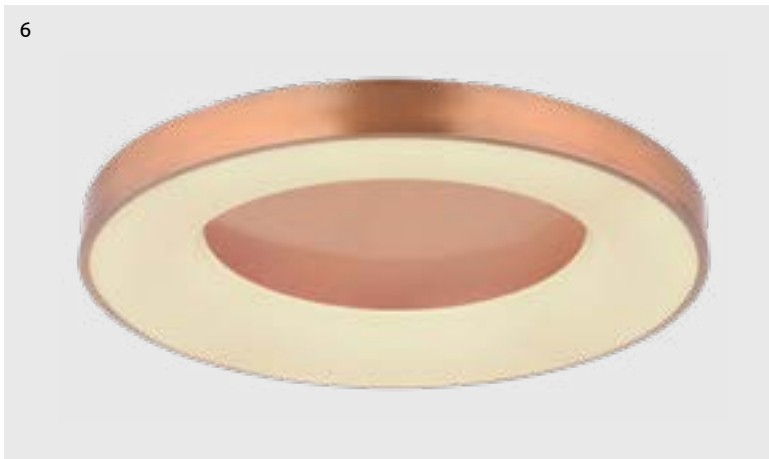

metal white, plastic black, plastic bronze coloured, acrylic opal

Jolli

| 1 | 41758-30 | incl. LED 30W | 290-2900lm | 190-1800lm | 2700-6000K 2700 4200 6000K | VPE: 4 | Ø40cm ▾10cm | metal black, wood optics, plastic opal |
|---|------------------|---------------|------------|------------|-------------------------------|--------|-------------|--|
| 2 | 41758-42 | incl. LED 42W | 400-4000lm | 250-2500lm | 2700-6000K 2700 4200 6000K | VPE: 4 | Ø60cm ▾10cm | metal black, wood optics, plastic opal |
| 3 | 41758-30B | incl. LED 30W | 290-2900lm | 190-1800lm | 2700-6000K 2700 4200 6000K | VPE: 4 | Ø40cm ▾10cm | metal black, plastic opal |
| 4 | 41758-42B | incl. LED 42W | 400-4000lm | 250-2500lm | 2700-6000K 2700 4200 6000K | VPE: 4 | Ø60cm ▾10cm | metal black, plastic opal |
| 5 | 41758-30C | incl. LED 30W | 290-2900lm | 190-1800lm | 2700-6000K 2700 4200 6000K | VPE: 4 | Ø40cm ▾10cm | metal white, copper coloured, plastic opal |
| 6 | 41758-42C | incl. LED 42W | 400-4000lm | 250-2500lm | 2700-6000K 2700 4200 6000K | VPE: 4 | Ø60cm ▾10cm | metal white, copper coloured, plastic opal |