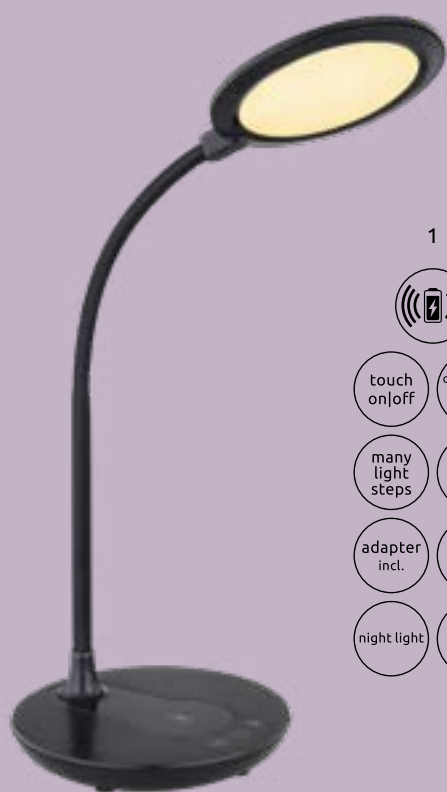

Regina

Urias

1	58403	incl. LED 6W	58-580lm	40-400lm	3000|4500|6000K	VPE: 8	↔ max.33cm x 16,8cm ↓ max.54cm	plastic black, plastic opal
2	58421B	incl. LED 10W	25-885lm	20-660lm	3000|4300|6000K	VPE: 6	↔ max.56cm x 20cm ↓ max.103cm	metal black, aluminium silver, plastic black, white
3	58421S	incl. LED 10W	25-885lm	20-660lm	3000|4300|6000K	VPE: 6	↔ max.56cm x 20cm ↓ max.103cm	chrome, aluminium silver, plastic black, white