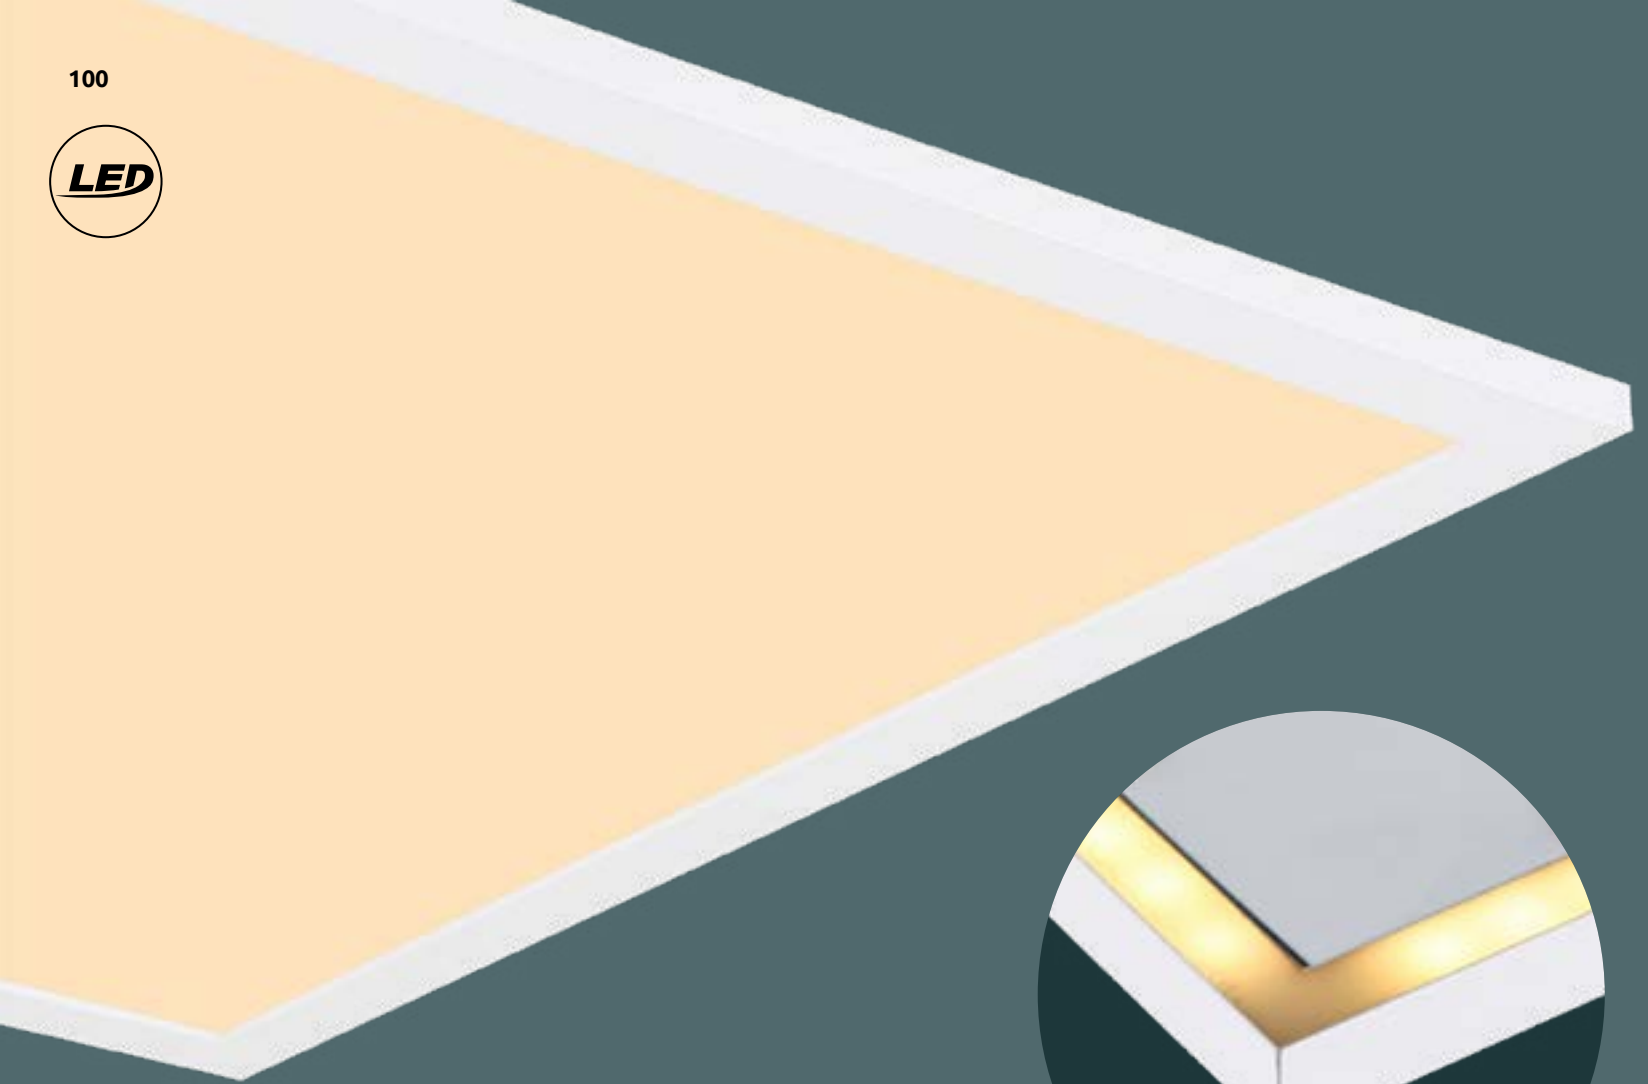

metal white, aluminium wood optics, plastic opal, white

Sunao

| 1 | 41597D1 | incl. LED 18W | 1800lm | 1130lm | 3000K | VPE: 4 | ↔ 40cm x 40cm ↓ 4,5cm |
|---|----------------|---------------|--------|--------|-------|--------|-----------------------|
| | | incl. LED 4W | 400lm | 270lm | | | |
| 2 | 41597D | incl. LED 18W | 1800lm | 1130lm | 3000K | VPE: 4 | ↔ 30cm x 30cm ↓ 4,5cm |
| | | incl. LED 4W | 400lm | 270lm | | | |