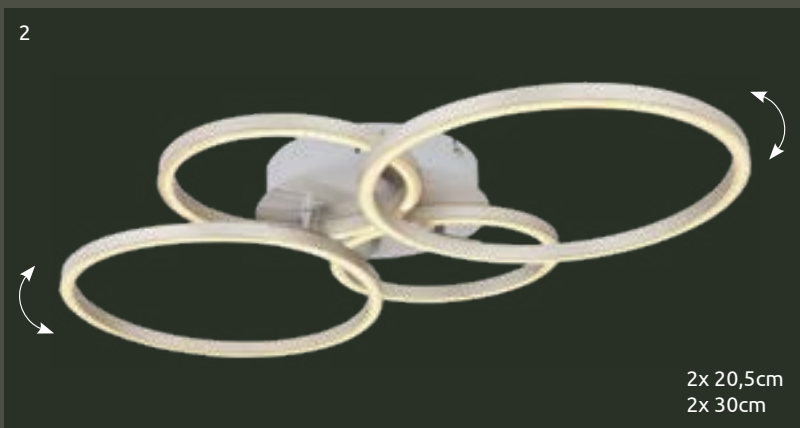

Kendy

1	67233-30N	incl. LED 30W	2000lm	1500lm	3000K	VPE: 4	↔ 49,5cm x 30cm	↕ 9,5cm
2	67233-40N	incl. LED 40W	2680lm	1960lm	3000K	VPE: 4	↔ 65,5cm x 40,5cm	↕ 7,5cm
3	67233-24N	incl. LED 24W	2000lm	1300lm	3000K	VPE: 4	↔ 49cm x 24,5cm	↕ 7cm

nickel matt, plastic opal