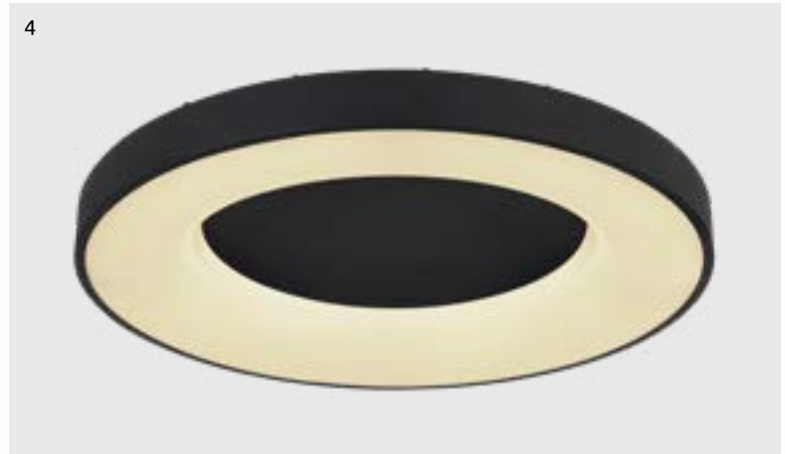

metal white, plastic black, plastic bronze coloured, acrylic opal

Jolli

| 1 | 41758-30 | incl. LED 30W | 290-2900lm | 190-1800lm | 2700-6000K 2700 4200 6000K | VPE: 4 | Ø40cm ▾10cm | metal black, wood optics, plastic opal |
|---|------------------|---------------|------------|------------|-------------------------------|--------|-------------|--|
| 2 | 41758-42 | incl. LED 42W | 400-4000lm | 250-2500lm | 2700-6000K 2700 4200 6000K | VPE: 4 | Ø60cm ▾10cm | metal black, wood optics, plastic opal |
| 3 | 41758-30B | incl. LED 30W | 290-2900lm | 190-1800lm | 2700-6000K 2700 4200 6000K | VPE: 4 | Ø40cm ▾10cm | metal black, plastic opal |
| 4 | 41758-42B | incl. LED 42W | 400-4000lm | 250-2500lm | 2700-6000K 2700 4200 6000K | VPE: 4 | Ø60cm ▾10cm | metal black, plastic opal |
| 5 | 41758-30C | incl. LED 30W | 290-2900lm | 190-1800lm | 2700-6000K 2700 4200 6000K | VPE: 4 | Ø40cm ▾10cm | metal white, copper coloured, plastic opal |
| 6 | 41758-42C | incl. LED 42W | 400-4000lm | 250-2500lm | 2700-6000K 2700 4200 6000K | VPE: 4 | Ø60cm ▾10cm | metal white, copper coloured, plastic opal |