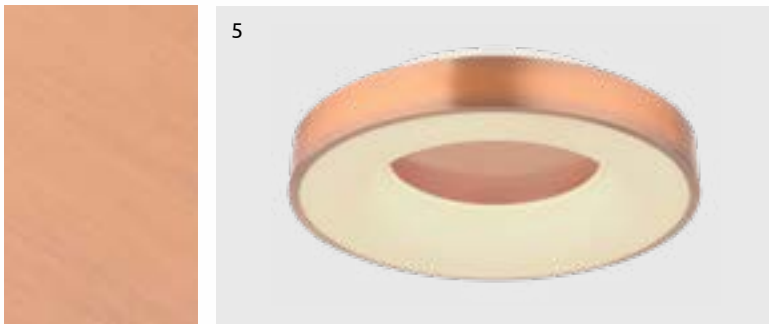

metal white, plastic black, plastic bronze coloured, acrylic opal

Jolli

| 1 | 41758-30 | incl. LED 30W | 290-2900lm | 190-1800lm | 2700-6000K 2700 4200 6000K | VPE: 4 | Ø40cm ▾10cm | metal black, wood optics, plastic opal |
|---|------------------|---------------|------------|------------|-------------------------------|--------|-------------|--|
| 2 | 41758-42 | incl. LED 42W | 400-4000lm | 250-2500lm | 2700-6000K 2700 4200 6000K | VPE: 4 | Ø60cm ▾10cm | metal black, wood optics, plastic opal |
| 3 | 41758-30B | incl. LED 30W | 290-2900lm | 190-1800lm | 2700-6000K 2700 4200 6000K | VPE: 4 | Ø40cm ▾10cm | metal black, plastic opal |
| 4 | 41758-42B | incl. LED 42W | 400-4000lm | 250-2500lm | 2700-6000K 2700 4200 6000K | VPE: 4 | Ø60cm ▾10cm | metal black, plastic opal |
| 5 | 41758-30C | incl. LED 30W | 290-2900lm | 190-1800lm | 2700-6000K 2700 4200 6000K | VPE: 4 | Ø40cm ▾10cm | metal white, copper coloured, plastic opal |
| 6 | 41758-42C | incl. LED 42W | 400-4000lm | 250-2500lm | 2700-6000K 2700 4200 6000K | VPE: 4 | Ø60cm ▾10cm | metal white, copper coloured, plastic opal |