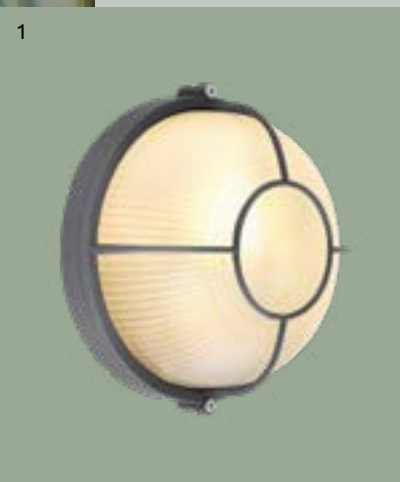

1

2

3

Cassi

1	31315	excl. 1x E27 60W	VPE: 20	Ø19cm ↗ 8,5cm
2	31316	excl. 1x E27 100W	VPE: 10	Ø25cm ↗ 10,5cm
3	31317	excl. 1x E27 60W	VPE: 10	↔ 15,5cm ↕ 27,5cm ↗ 11cm

IP44

aluminium die-cast anthracite, glass opal