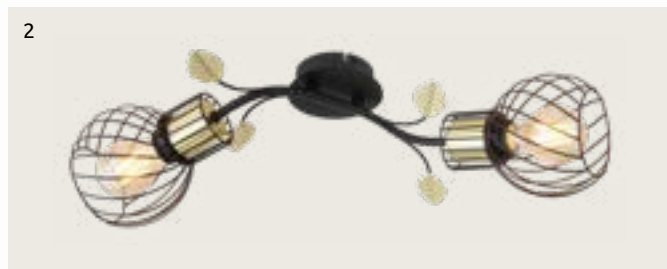

Lally

- 1 | **54113-4D** | excl. 4 x E27 40W | VPE: 4 | Ø58cm ▾16,5cm
- 2 | **54113-2W** | excl. 2 x E27 40W | VPE: 6 | ↔ 54cm x 31cm ▾21cm
- 3 | **54113-6D** | excl. 6 x E27 40W | VPE: 3 | ↔ 71cm x 54cm ▾16,5cm

metal black matt, brass