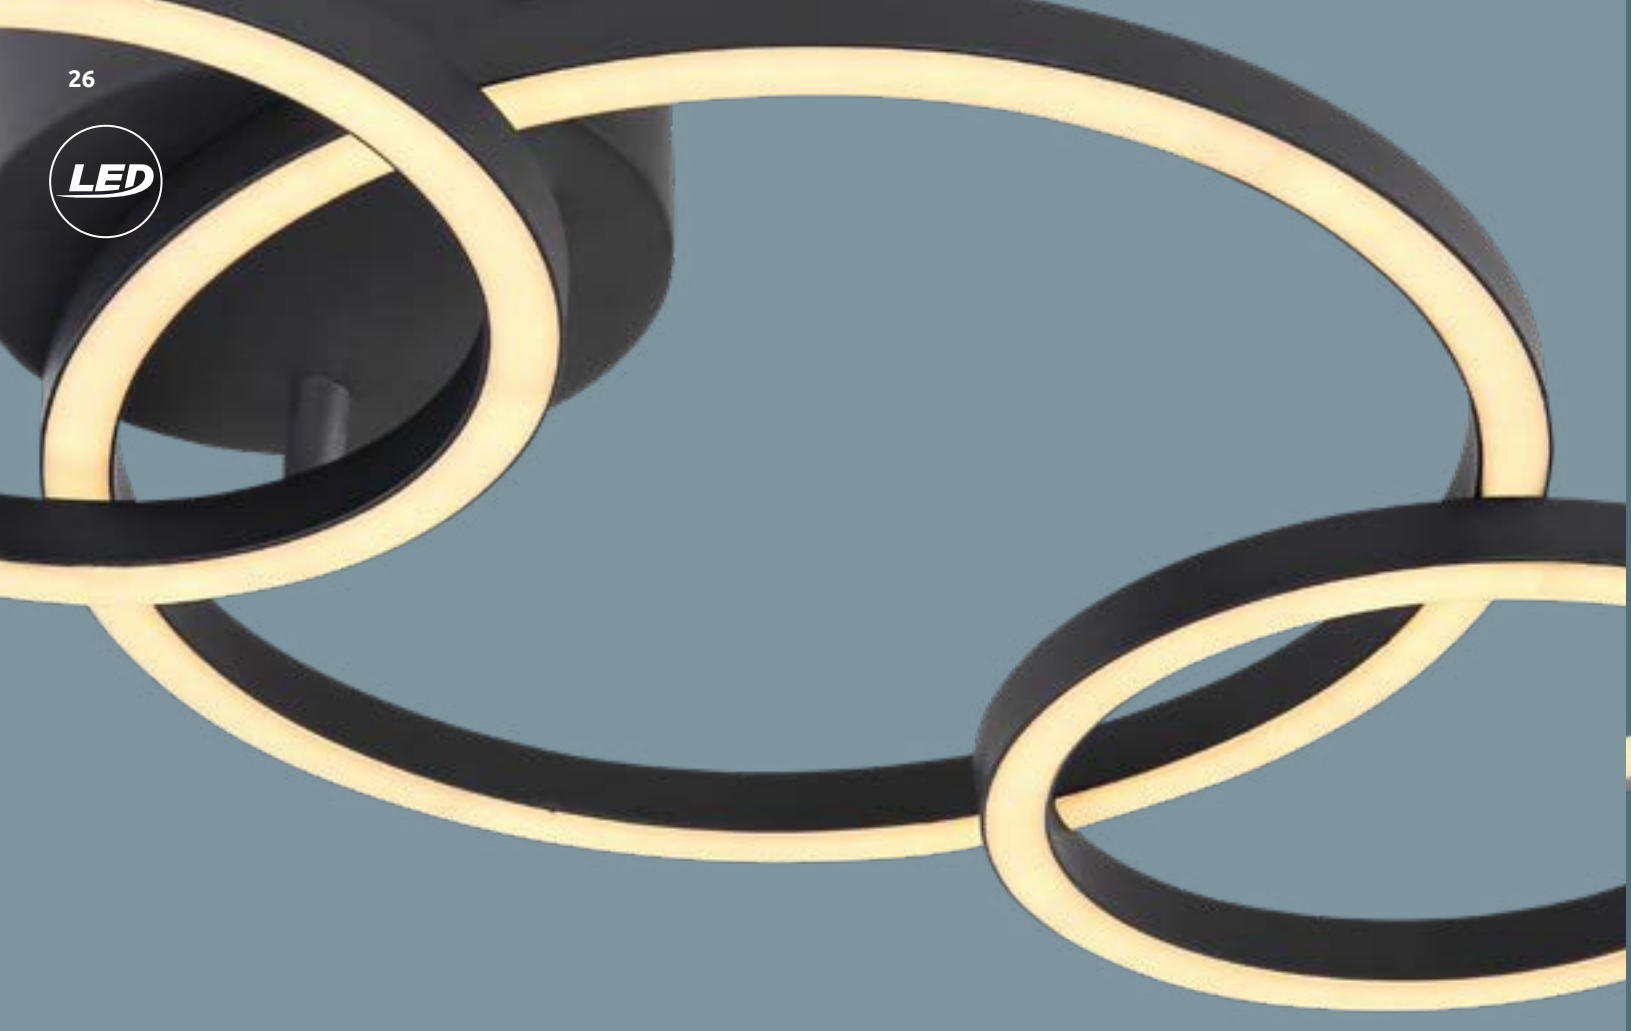

Reggy

| | | |  |  | | | | | | |
|---|-----------|---------------|---|---|-------|--------|---------------|-------|------------------------------------|--|
| 1 | 67239-24W | incl. LED 24W | 2000lm | 1150lm | 3000K | VPE: 6 | ↔ 57cm x 23cm | ↕ 4cm | metal white, acrylic opal, sparkle | |
| 2 | 67239-24B | incl. LED 24W | 2000lm | 750lm | 3000K | VPE: 6 | ↔ 57cm x 23cm | ↕ 4cm | metal black, acrylic opal, sparkle | |