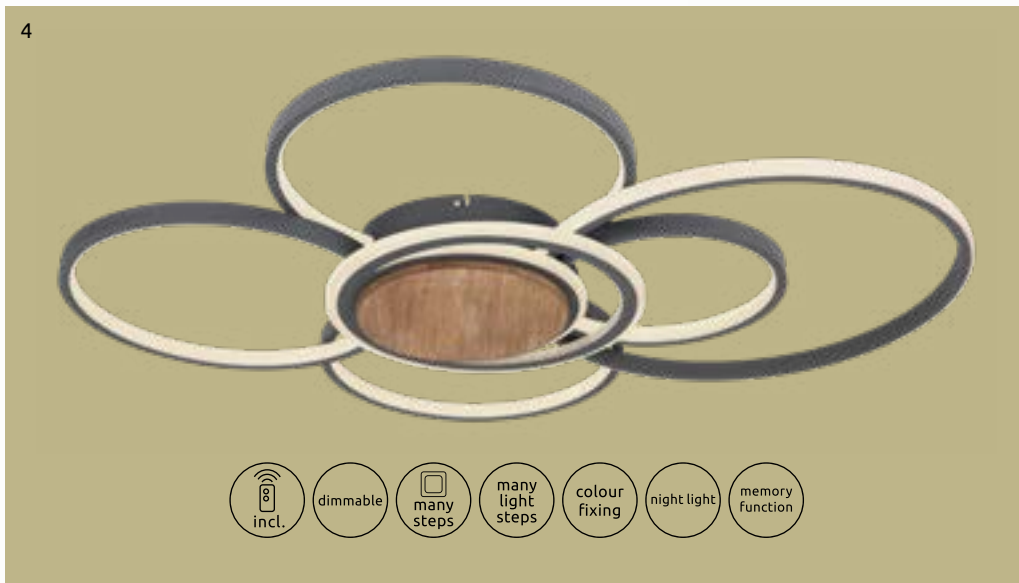

- incl.
- dimmable
- many steps
- many light steps
- colour fixing
- night light
- memory function

Nirra

1	67257-48	incl. LED 48W	3840lm	1800lm	3000K	VPE: 4 ↔ 50cm x 50cm ▾ 8cm
2	67256-45	incl. LED 45W	3600lm	1500lm	3000K	VPE: 4 Ø49,5cm ▾ 8cm
3	67256-40	incl. LED 40W	3200lm	1500lm	3000K	VPE: 1 ↔ 65cm x 45cm ▾ 10cm
4	67256-60	incl. LED 60W	480-4800lm	225-2250lm	2700-6000K 2700|4500|6000K	VPE: 1 ↔ 92,5cm x 73,5cm ▾ 8cm

metal graphite, wood, plastic opal