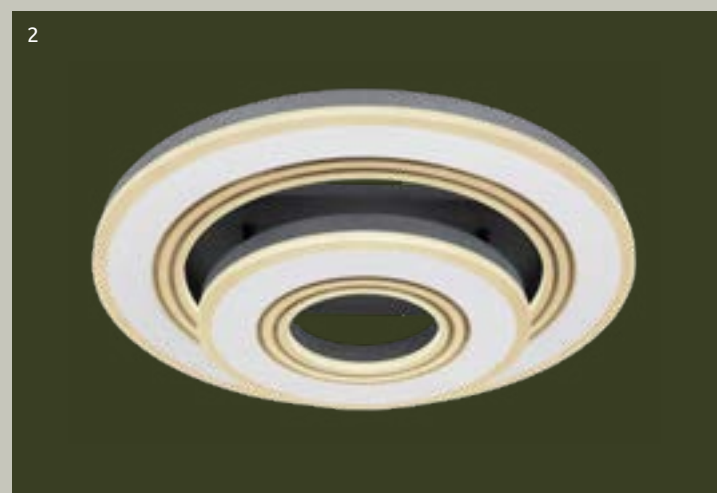

Jack

1	48449-56	incl. LED 56W	530-6837lm	140-2420lm	2700-6000K 2700|4000|6000K	VPE: 1 ↔ 50cm x 50cm ▾ 11,5cm
2	48449-50	incl. LED 50W	490-5930lm	128-2080lm	2700-6000K 2700|4000|6000K	VPE: 1 ∅50cm ▾ 11,5cm

metal white matt, black matt, acrylic opal, clear