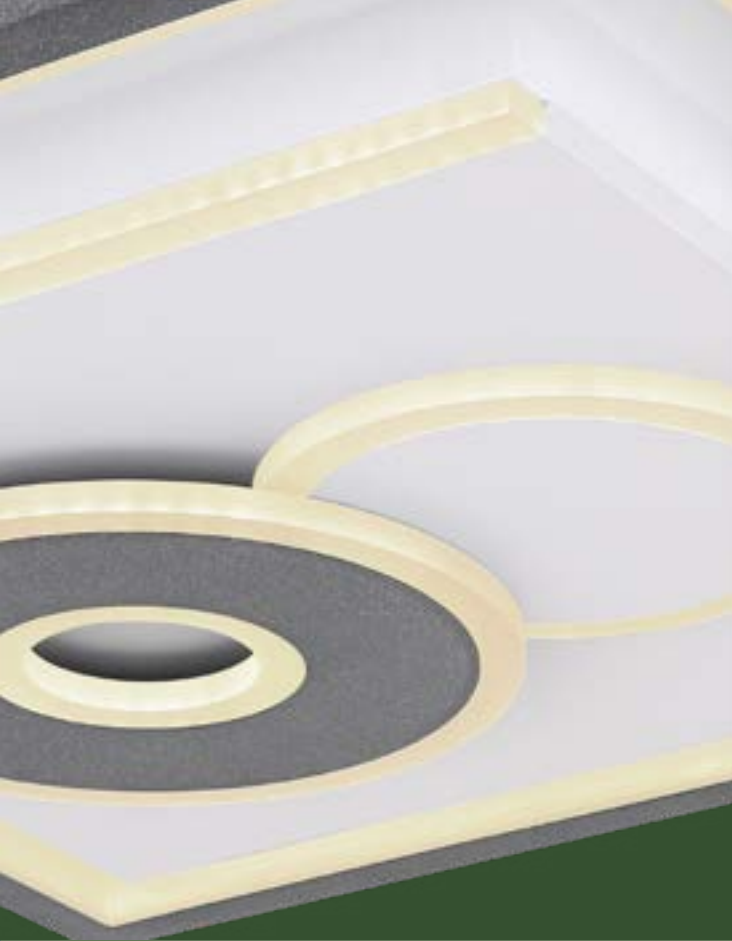

1

2

Sundi

1	48453-52	incl. LED 52W	490-6300lm	152-1853lm	2700-6000K	VPE: 1	↔ 54cm x 54cm	↕ 10cm	metal white, metal black matt, acrylic opal
2	48454-46	incl. LED 46W	460-5840lm	120-2030lm	2700-6000K	VPE: 1	∅50cm	↕ 9cm	metal white, metal graphite, black matt, acrylic opal, chrome