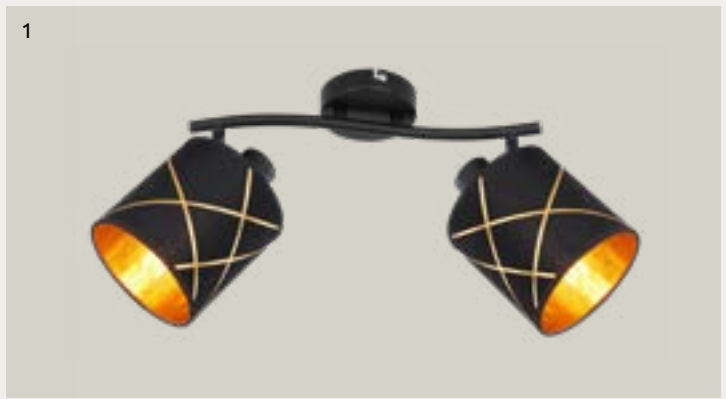

Bemmo

1	15431-2	excl. 2x E27 25W	VPE: 8	↔ 36cm ▾ 18cm
2	15431-4Z	excl. 4x E27 25W	VPE: 4	↔ 76cm x 13cm ▾ 85-190cm
3	15431W	excl. 1x E14 25W	VPE: 8	↔ 15cm ↓ 26cm ↳ 19cm
4	15431-1T	excl. 1x E27 25W	VPE: 8	↓ 17,5cm x 13cm ↓ 44cm
5	15431-1	excl. 1x E27 25W	VPE: 12	↔ 13cm ↓ 17cm ↳ 16cm
6	15431S3	excl. 1x E27 40W excl. 1x E14 25W	VPE: 1	∅ 40cm ↓ 175,5cm

metal black matt, textile black, acrylic golden