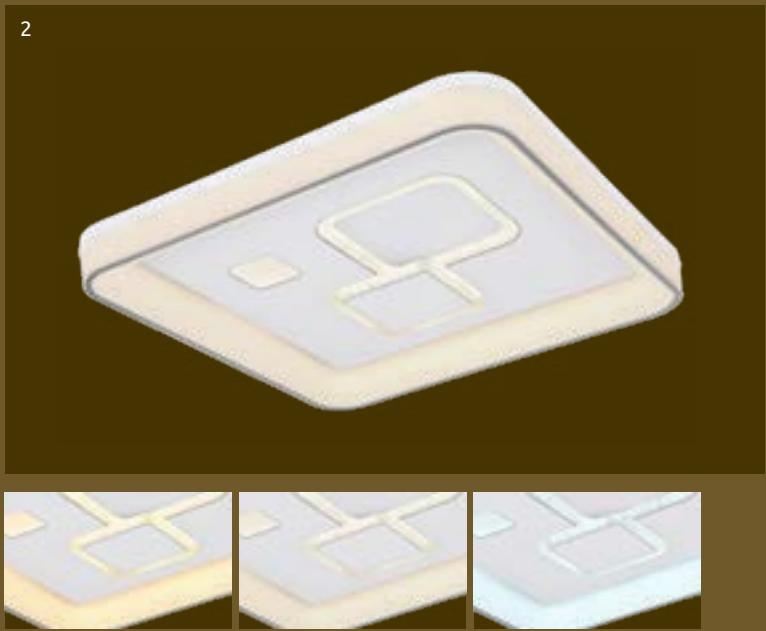

Roba

1	48423-36	incl. LED 36W	288-2880lm	220-2200lm	3000-6000K 3000|4500|6000K	VPE: 2	∅49cm	∇8cm
2	48424-36	incl. LED 36W	288-2880lm	220-2200lm	3000-6000K 3000|4500|6000K	VPE: 2	↔49cm x 49cm	∇8cm

metal white, plastic white, plastic opal

Mavy

48416-50

incl. LED 50W
200-5000lm
150-1900lm
3000-6000K
3000|4500|6000K
VPE: 4

↔50cm x 50cm
∇10cm

metal white,
metal graphite,
acrylic opal