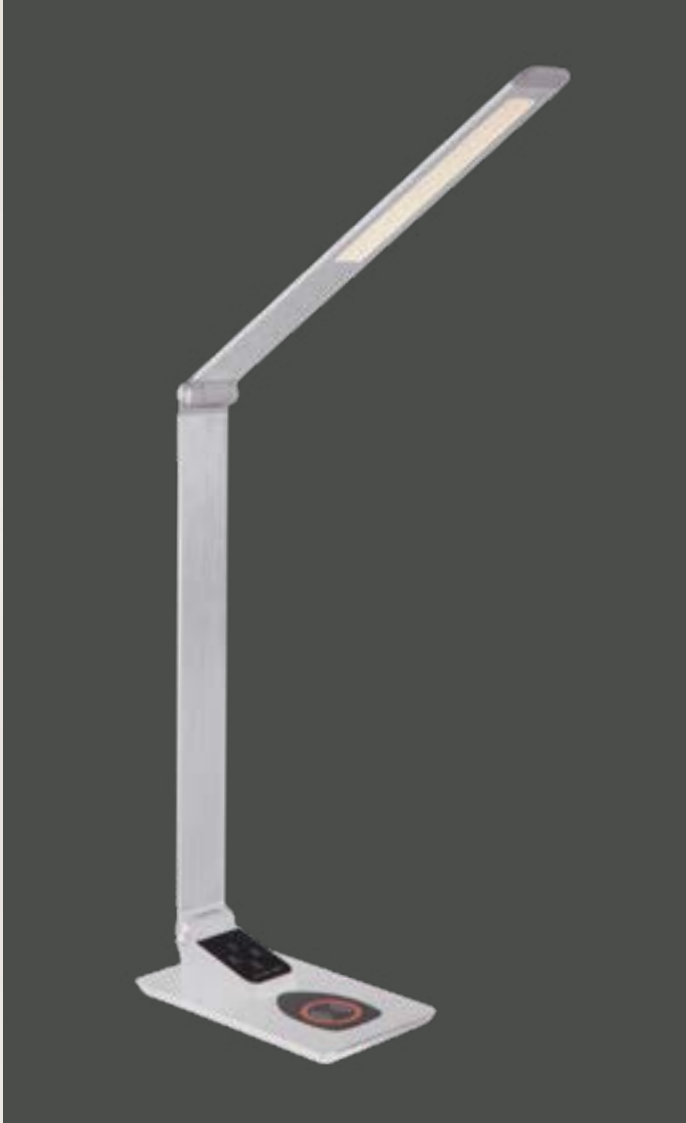

IP44

Viggo

| 1 | 41499C | incl. LED 18W | 2070lm | 760lm | 3000K | VPE: 8 | ↔ 10cm | ↕ 61cm | ↳ 6cm | metal chromed, aluminium brushed, plastic opal |
|---|--------|---------------|--------|-------|-------|--------|--------|--------|-------|--|
| 2 | 41499B | incl. LED 18W | 2070lm | 950lm | 3000K | VPE: 8 | ↔ 10cm | ↕ 61cm | ↳ 6cm | metal black matt, aluminium brushed black matt, plastic opal |