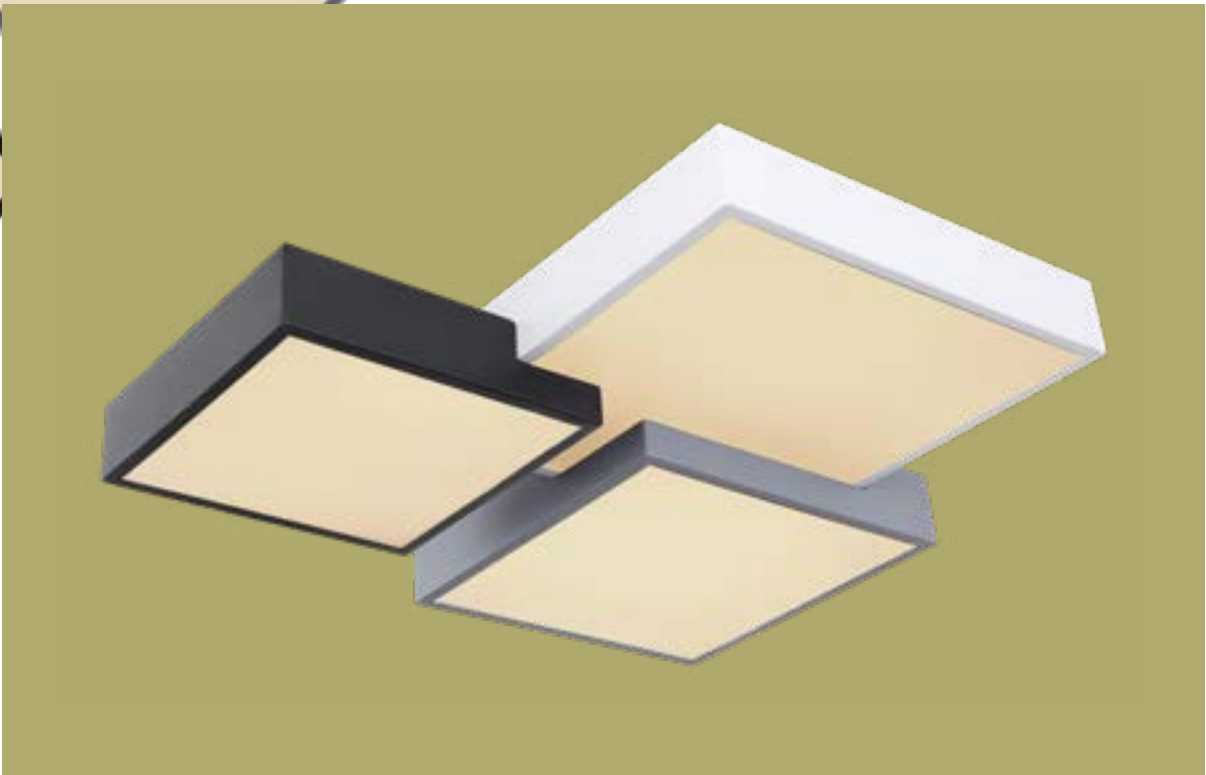

Danno

67241-60

incl. LED 55W

250-5500lm

200-2300lm

3000-6000K

3000|4500|6000K

VPE: 1

↔ 60cm x 54cm
↓ 13cm

metal black,
white, grey,
plastic opal, white

- incl.
- dimmable
- many steps
- many light steps
- colour fixing
- night light
- memory function