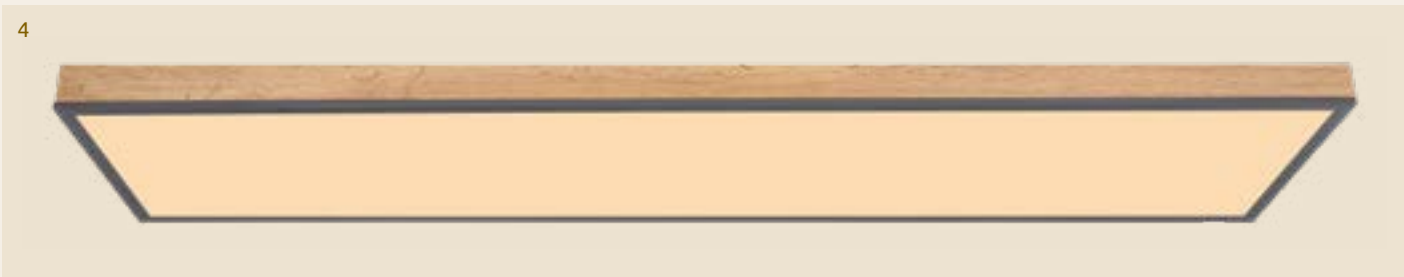

Doro

1	416080WD1	incl. LED 12W	960lm	750lm	3000K	VPE: 8	↔ 30cm x 30cm	▽ 6cm
2	416080WD2	incl. LED 24W	2100lm	1500lm	3000K	VPE: 4	↔ 45cm x 45cm	▽ 6,5cm
3	416080WD3	incl. LED 36W	3200lm	2250lm	3000K	VPE: 4	↔ 59cm x 59cm	▽ 6,5cm
4	416080WD5	incl. LED 36W	3200lm	2250lm	3000K	VPE: 4	↔ 120cm x 30cm	▽ 6,5cm
5	416080WD4	incl. LED 24W	2100lm	1500lm	3000K	VPE: 4	↔ 80cm x 20cm	▽ 6,5cm

metal graphite, aluminium graphite, MDF wood optics, plastic opal