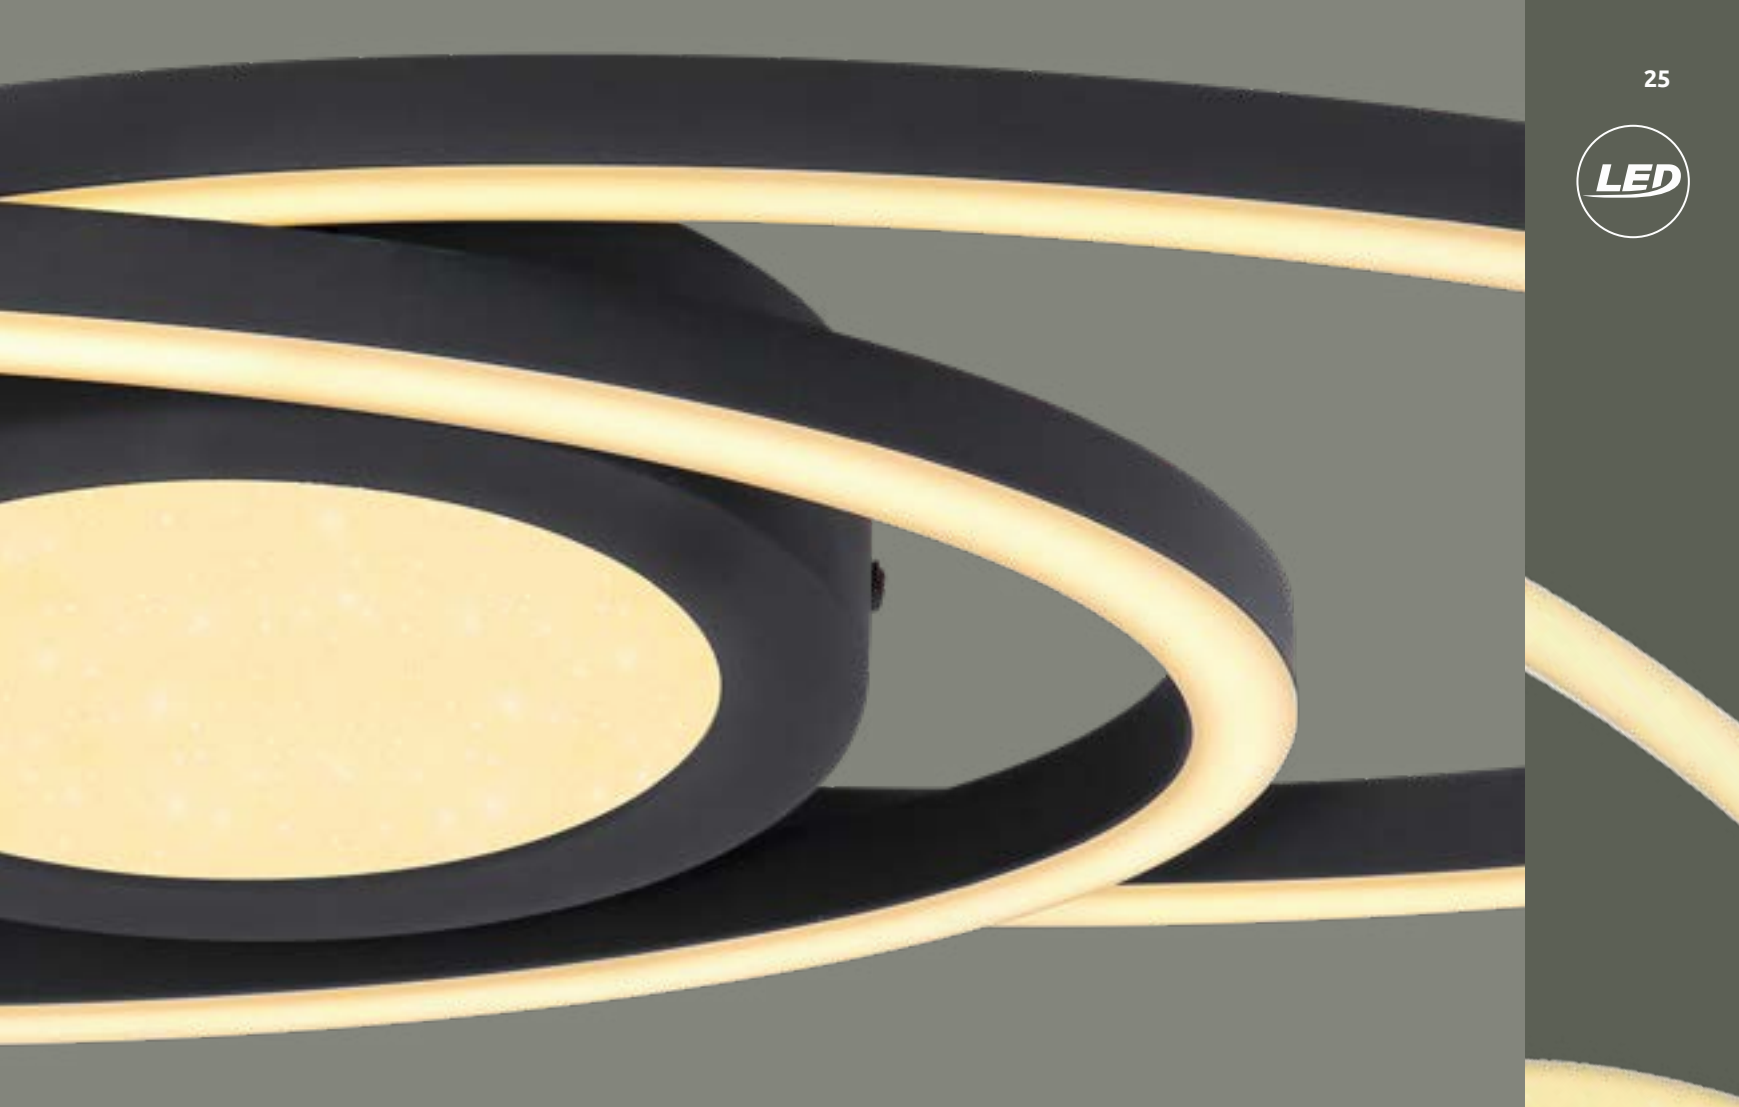

Reggy

1	67239-24W	incl. LED 24W	2000lm	1150lm	3000K	VPE: 6	↔ 57cm x 23cm	↕ 4cm	metal white, acrylic opal, sparkle	
2	67239-24B	incl. LED 24W	2000lm	750lm	3000K	VPE: 6	↔ 57cm x 23cm	↕ 4cm	metal black, acrylic opal, sparkle