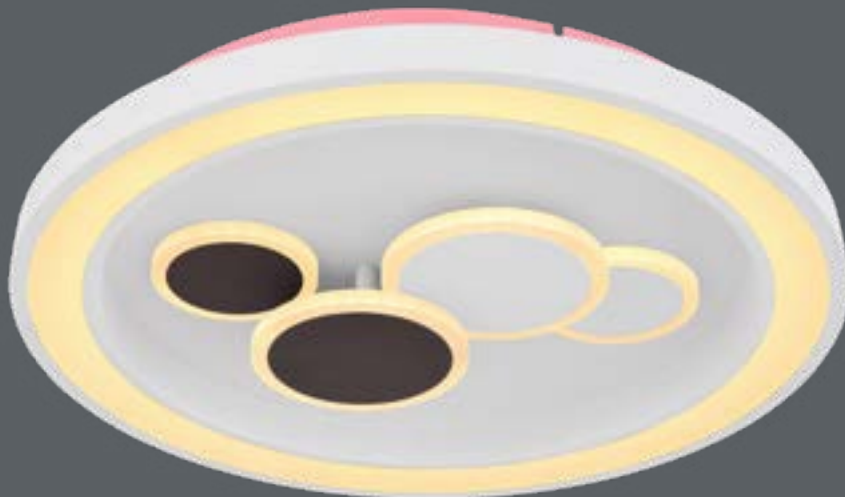

Ø48cm ▾ 8cm

metal white,
aluminium black,
acrylic opal

APP
control
 Easy Smartphone
 and Voice Control

compatible with
Alexa

compatible with
Google Assistant

 Kelvin range
3000-6500K
dimmable
night light
memory function
incl.