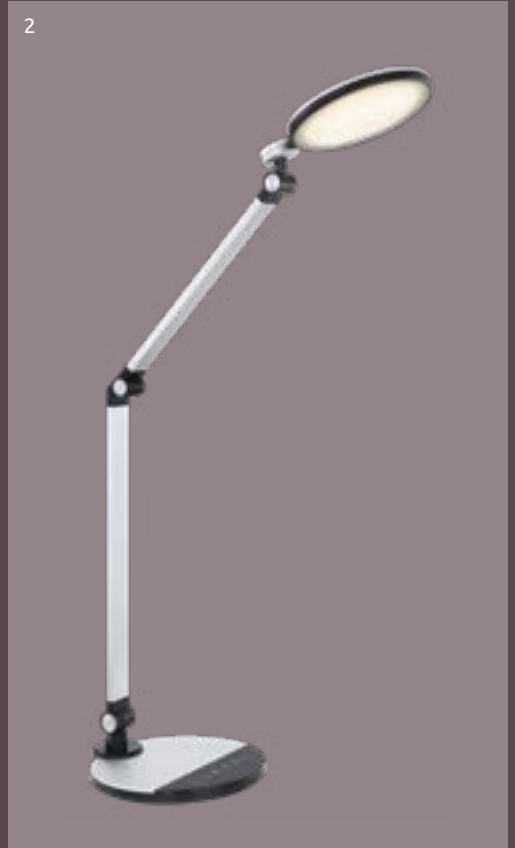

Konsti

- adapter incl.
- many light steps
- colour fixing
- continuous touch dimmer
- touch many steps
- touch on/off

1	58428B	incl. LED 10W	42-825lm	32-605lm	3000|4000|6300K	VPE: 6	↔ max.70cm	↕ max.90,5cm
2	58428S	incl. LED 10W	42-825lm	32-605lm	3000|4000|6300K	VPE: 6	↔ max.70cm	↕ max.90,5cm

aluminium black, plastic black, plastic opal satin

aluminium silver, plastic silver black, plastic opal satin