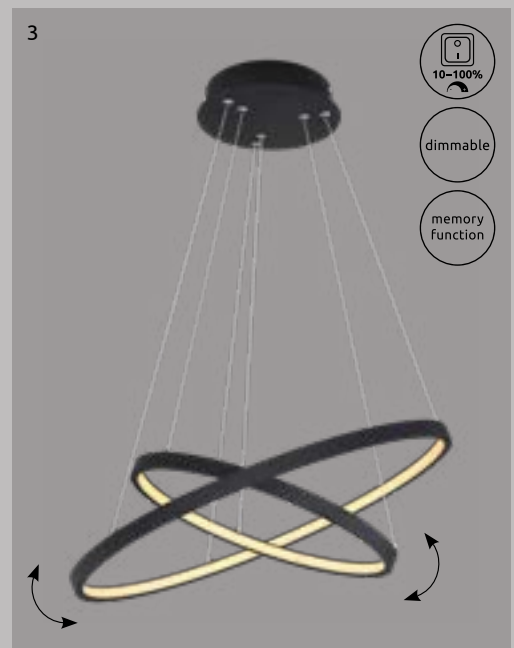

Ralph

1	67192-29B	incl. LED 29W	2300lm	1300lm	3000K	VPE: 6	Ø60,5cm ▾120cm
2	67192-57B	incl. LED 57W	310-3100lm	200-2000lm	3000K	VPE: 6	Ø51cm ▾120cm
3	67192-42B	incl. LED 42W	230-2300lm	130-1300lm	3000K	VPE: 6	Ø51cm ▾120cm
4	67192-19B	incl. LED 19W	1400lm	800lm	3000K	VPE: 6	Ø38,5cm ▾120cm

metal black matt, plastic opal