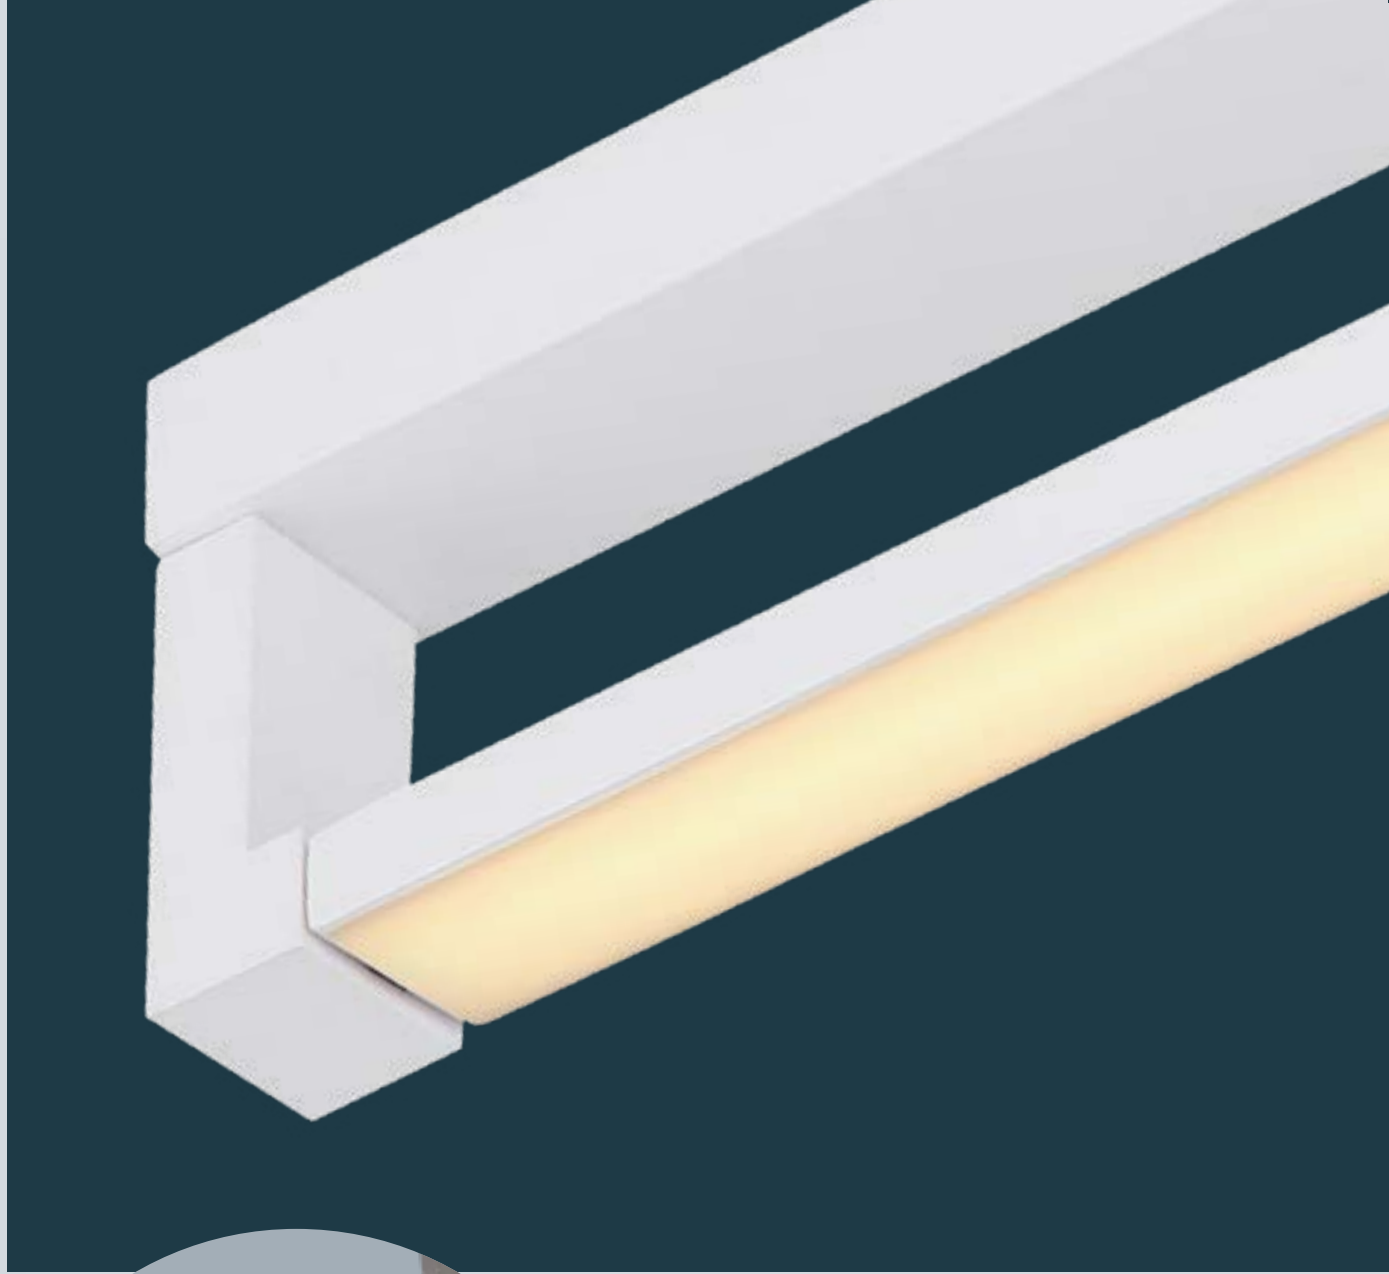

Susi

1	41498B	incl. LED 8W	900lm	400lm	3000K	VPE: 12	↔ 45,5cm ↓ 4cm ↳ 10cm	aluminium black matt, plastic opal
2	41498W	incl. LED 8W	900lm	400lm	3000K	VPE: 12	↔ 45,5cm ↓ 4cm ↳ 10cm	aluminium white matt, plastic opal

IP44