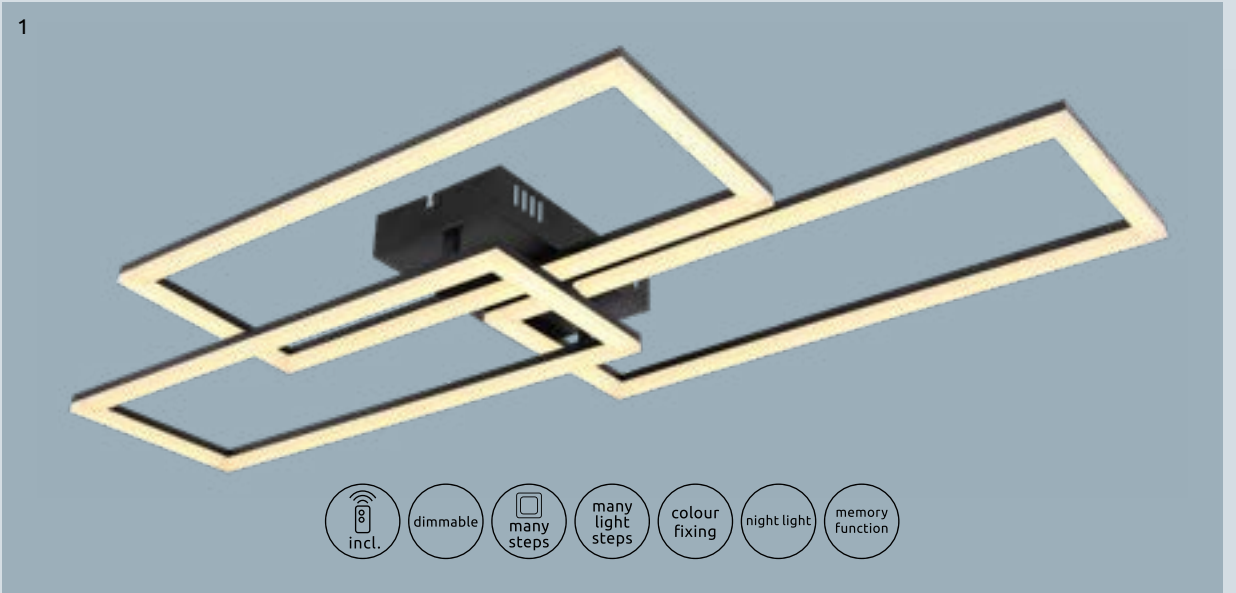

Tiny

1	67247-58	incl. LED 58W	400-6000lm	300-4300lm	2700-6000K 2700|4000|6000K	VPE: 4	↔ 90cm x 40cm	↴ 8cm
2	67246-36	incl. LED 36W	4000lm	2700lm	3000K	VPE: 5	↔ 47cm x 47cm	↴ 6cm

metal black matt, plastic opal