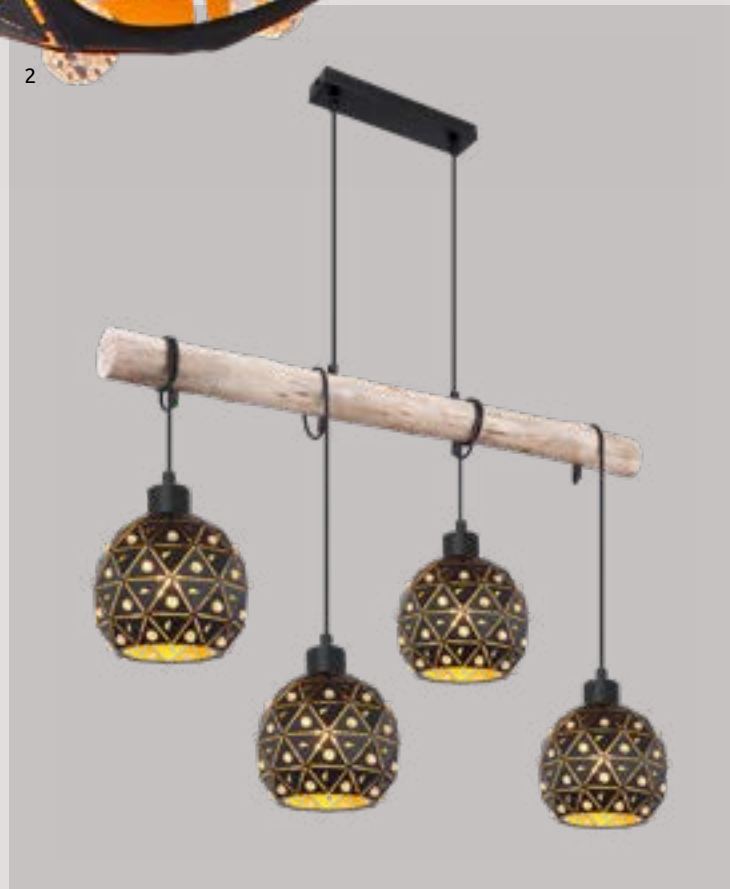

Jodie

1	54029H1	excl. 1x E27 60W	VPE: 1	Ø40cm ▾120cm	metal black matt, golden, K9 crystals
2	54029-4H	excl. 4x E27 40W	VPE: 4	↔ 85cm x 18cm ▾max.120cm	metal black matt, golden, wood, K9 crystals
3	54029-2	excl. 2x E27 40W	VPE: 4	↔ 35cm ▾26cm	metal black matt, golden, K9 crystals
4	54029-1	excl. 1x E27 40W	VPE: 8	↔ 12cm ▾18,5cm ▸ 23cm	metal black matt, golden, K9 crystals
5	54029H	excl. 1x E27 60W	VPE: 4	Ø25cm ▾120cm	metal black matt, golden, K9 crystals