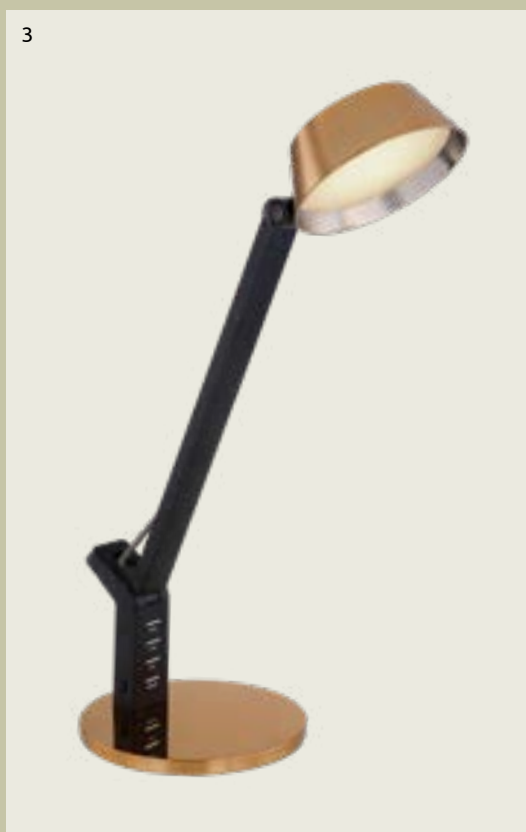

Ursino

1	58422B	incl. LED 8W	30-580lm	24-450lm	3000|4000|6300K	VPE: 6	↔ max.48cm x 17cm	↓ max.52cm	metal black, plastic black
2	58422S	incl. LED 8W	30-580lm	24-450lm	3000|4000|6300K	VPE: 6	↔ max.48cm x 17cm	↓ max.52cm	metal silver, plastic black
3	58423	incl. LED 8W	30-580lm	24-450lm	3000|4000|6300K	VPE: 6	↔ max.48cm x 17cm	↓ max.52cm	metal gold coloured, plastic black