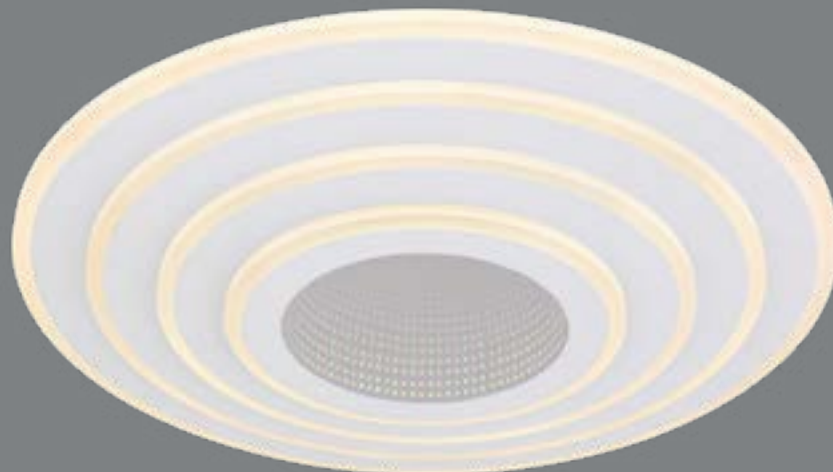

 Kelvin range
3000-6500K
dimmable
incl. night light
memory function

Jocelyn

48544SH
incl. LED 50W
520-5200lm 
190-1900lm 
3000-6500K
VPE: 4
Ø50cm ▾6,5cm
metal white, acrylic,
plastic chromed
with 3D effect