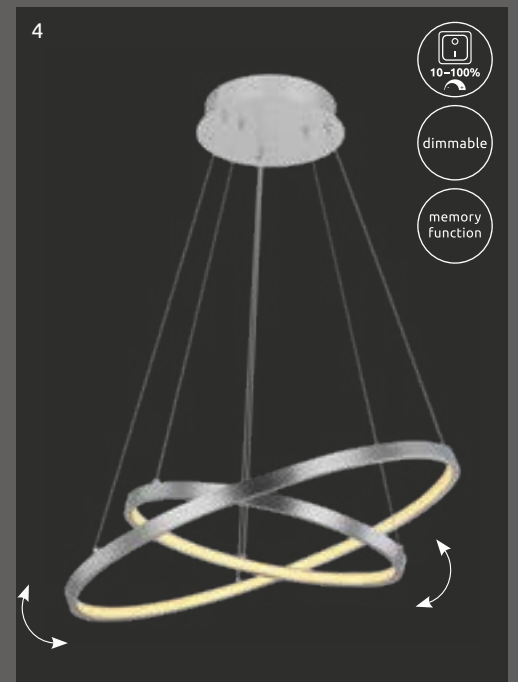

Ralph

1	67192-29	incl. LED 29W	2300lm	1400lm	3000K	VPE: 6	Ø60,5cm ▾120cm
2	67192-19	incl. LED 19W	1400lm	900lm	3000K	VPE: 6	Ø38,5cm ▾120cm
3	67192-57	incl. LED 57W	310-3100lm	220-2200lm	3000K	VPE: 6	Ø51cm ▾120cm
4	67192-42	incl. LED 42W	230-2300lm	150-1500lm	3000K	VPE: 6	Ø51cm ▾120cm

nickel matt, plastic opal