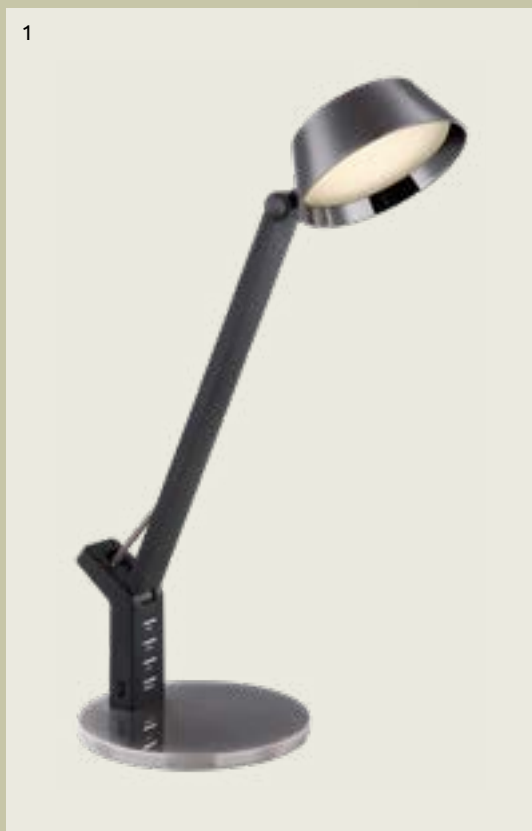

Ursino

1	58422B	incl. LED 8W	30-580lm	24-450lm	3000|4000|6300K	VPE: 6	↔ max.48cm x 17cm	↓ max.52cm	metal black, plastic black
2	58422S	incl. LED 8W	30-580lm	24-450lm	3000|4000|6300K	VPE: 6	↔ max.48cm x 17cm	↓ max.52cm	metal silver, plastic black
3	58423	incl. LED 8W	30-580lm	24-450lm	3000|4000|6300K	VPE: 6	↔ max.48cm x 17cm	↓ max.52cm	metal gold coloured, plastic black