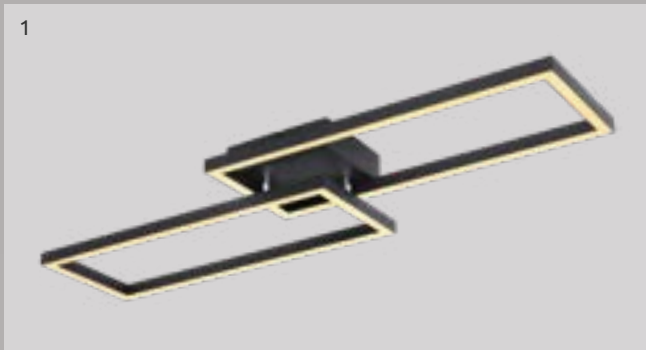

Tatjana

1	67243-24B	incl. LED 24W	2100lm	900lm	3000K	VPE: 4 ↔ 71cm x 23cm ↴ 7,5cm metal black matt, acrylic opal
2	67243-36B	incl. LED 36W	3300lm	1300lm	2700|4000|6000K	VPE: 4 ↔ 101cm x 29cm ↴ 7,5cm metal black matt, acrylic opal
3	67243-36W	incl. LED 36W	3300lm	2200lm	2700|4000|6000K	VPE: 4 ↔ 101cm x 29cm ↴ 7,5cm metal black matt, acrylic opal
4	67243-24W	incl. LED 24W	2100lm	1400lm	3000K	VPE: 4 ↔ 71cm x 23cm ↴ 7,5cm metal black matt, acrylic opal