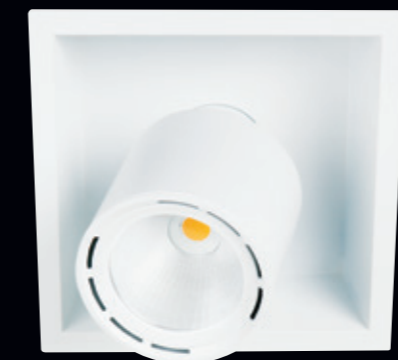

183
QS CAFETERIA
DALI compatible

15°, 20°, 30°, 50°