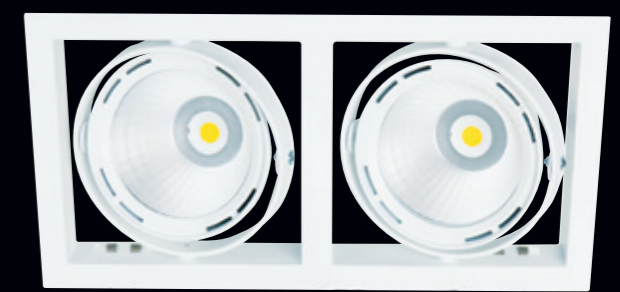

COB 1206: 10°, 24°, 30°, 50° COB 1212: 20°, 40°, 60°