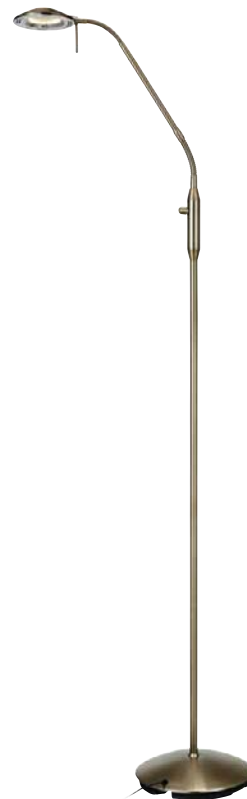

## Hudson

Antique / Antique

105582

 152	 2 pcs	Class III	IP 20
 26	 FIXED LED	1 x 6W	18V
32 → (cm)	Wall plug	 200 cm	

Dimmer

DIOD/LED

One adjustable shade with flexible stem. Built-in dimmers, switches on base. Ideal reading lamp.