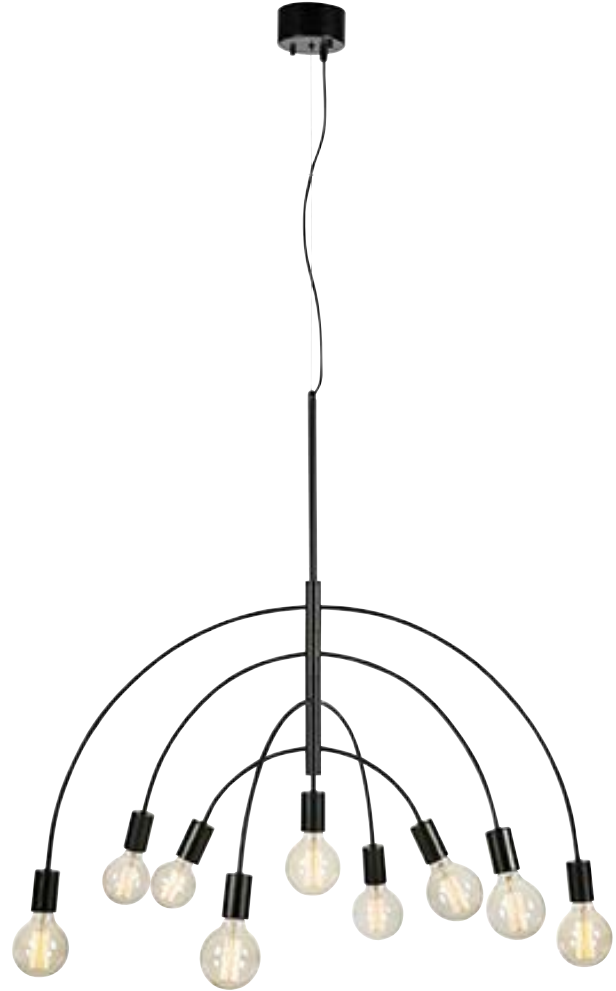

Design by
Joakim Thedin

Lavello

Black **108288**
Gold **108289**

88	2 pcs	Class I	IP 20
95	E27	9 x 40W	230V
95 → (cm)	Hook	150 cm	

Bulb not included

Markslöjd Home 2024

128

Ceiling Lamps

108288