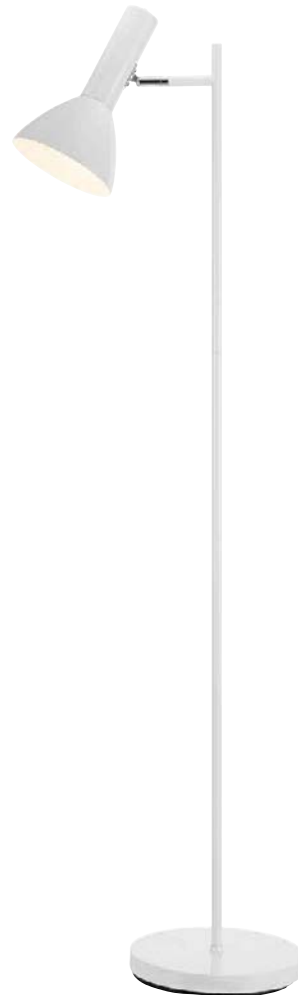

## Metro

White **108688**

 72 23	 2 pcs	Class II	IP 20
	 E27	1 x 40 W	230V
Wall plug		 200 cm	

Bulb not included / Switch on cable

108688

108689

108687

Markslöjd Home 2024