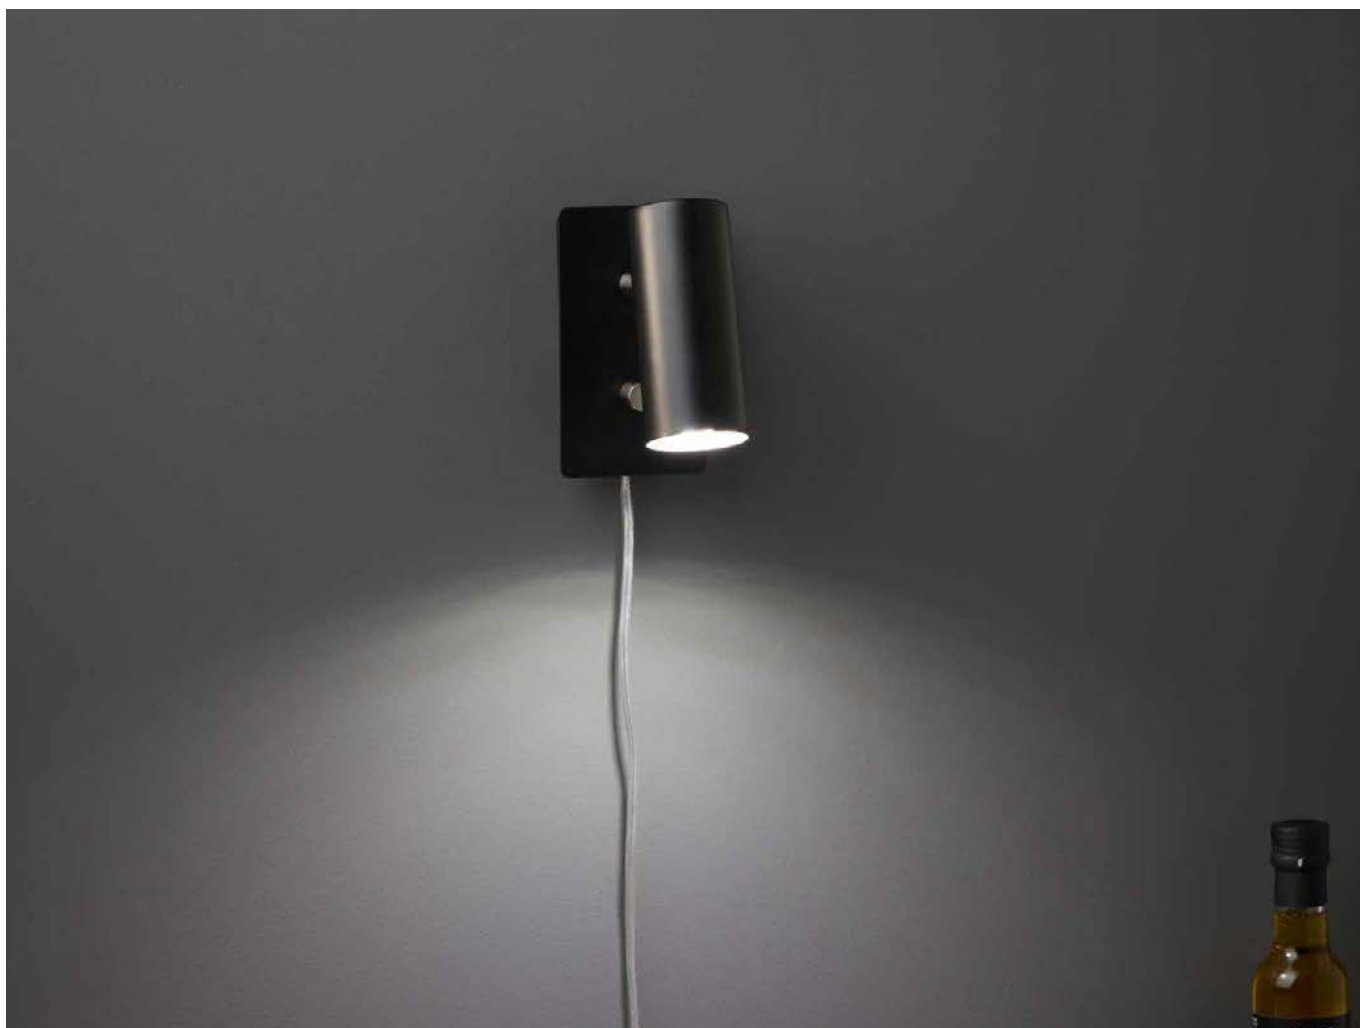

Light source not included

The adjustable lamphead helps you to illuminate a desired area. A wall lamp is ideal when you wish to save space

107345

107346