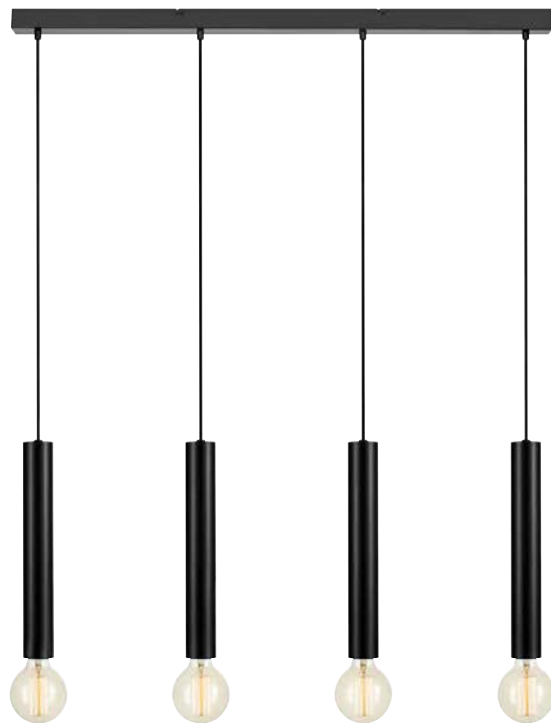

108264

Sencillo

Brass **108263**
Black **108264**

35 106	4 pcs	Class I	IP 20			
				E27	4 x 40W	230V
5 → (cm)	Bracket		150 cm			

Bulb not included