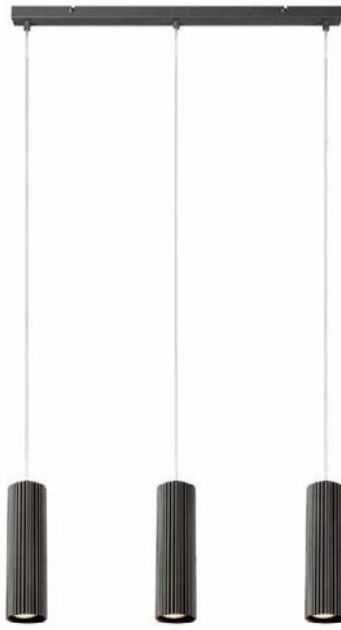

108473

Costilla

White **108466**
Dark grey **108473**

176 68	2 pcs	Class I	IP 20
	GU10 3 x 7W	230V	
7 (cm)	Bracket		150 cm

Bulb not included