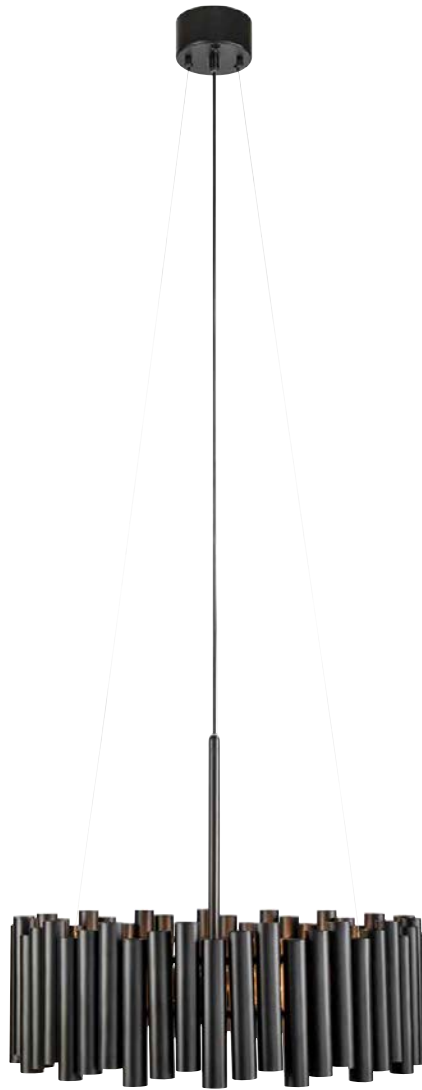

# Level

Black				107925
Gold				108047
 43	 2 pcs	Class I	IP 20	
 52,5	 E27	3 x 60W	230V	
52,5 → (cm)	Ceiling hook	 150 cm		
Bulb not included				

 AR VIEW

Markslöjd Home 2024

130

Ceiling Lamps

107925

108047