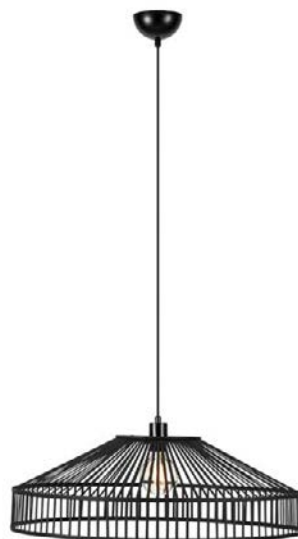

Tapa

Tapa

Black / Natural **108783**
Black / Black **108782**

23 70	1 pcs	Class I	IP 20
	E27	1 x 40 W	230V
Hook		150 cm	

Bulb not included

108782