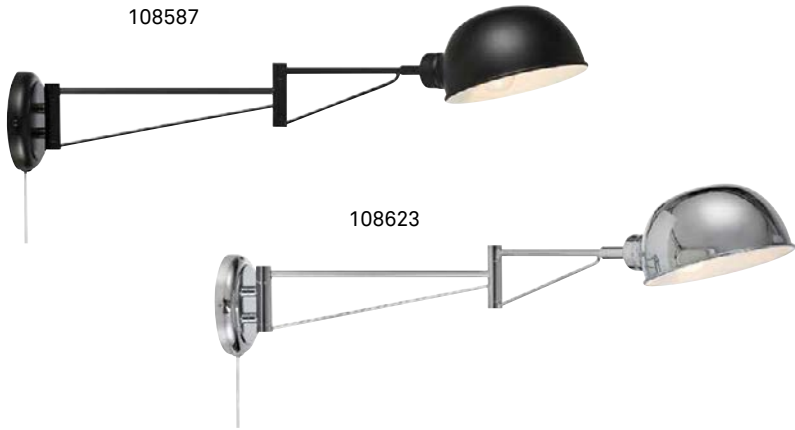

Portland

Portland

Black 108587
Chrome 108623

17,5	4 pcs	Class II	IP 20
76	E27	1 x 40 W	230V
Wall plug / Switch on cable 200 cm			

Bulb not included