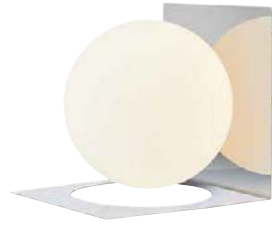

Wall lamp with base in chrome or black metal and shade in white glass for a nice glow. Place a lamp on each side of the mirror.

107495

107488

108085

Markslöjd Home 2024

214

Bath

Zenit 107495