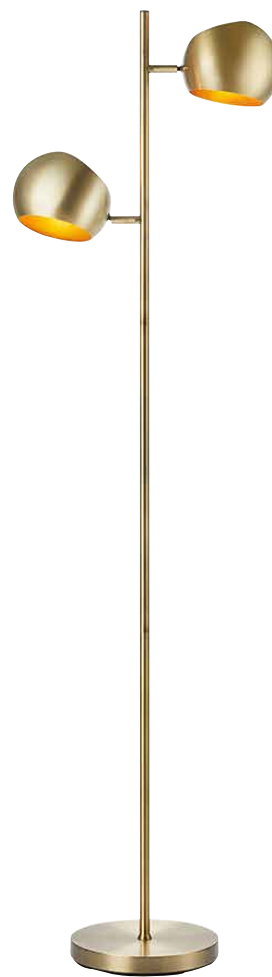

Edgar

Edgar

Black **108691**
Antique **108692**

65 40	1 pcs	Class II	IP 20
	E14	2 x 40 W	230V
Wall plug		200 cm	

Bulb not included / Switch on cable

AR VIEW

Edgar

Black / Black metal **107741**
Antique / Antique **107742**

145.5 42	2 pcs	Class II	IP 20
	E14	2 x 40W	230V
23 (cm)		200 cm	

Switch on cable, black cable

Light sources not included

Metal floor lamp with two shades.

107742