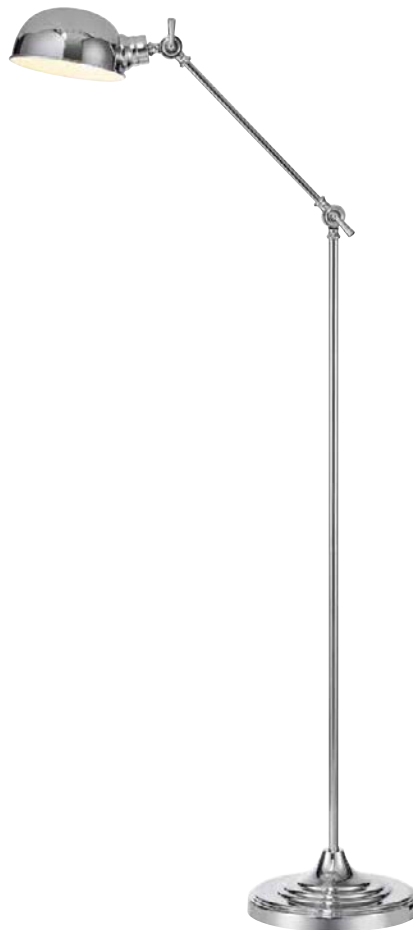

Portland

Portland

Chrome **108583**
Black **108584**

58,5 ∅ 67	2 pcs	Class II	IP 20
	E27	1 x 40 W	230V
Wall plug / Switch on cable 200 cm			

Bulb not included

Markslöjd Home 2024

88

Portland

Chrome **108585**
Black **108586**

143 ∅ 74,5	2 pcs	Class II	IP 20
	E27	1 x 40 W	230V
Wall plug / Switch on cable 200 cm			

Bulb not included

108585

Series