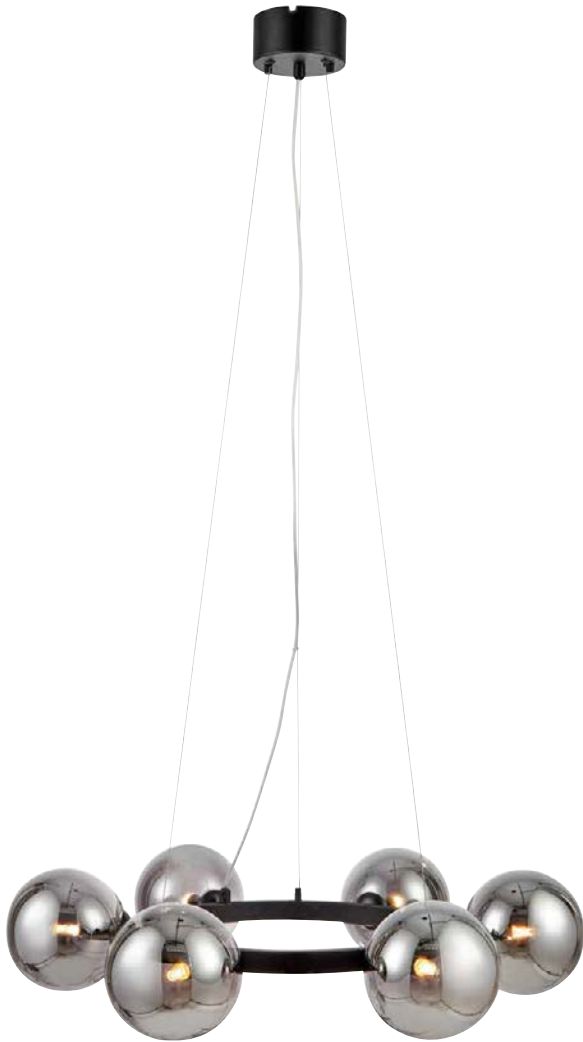

## Circle

Black / Smoke **108051**  
Gold / Smoke **108050**

 15	 2 pcs	Class I	IP 20
$\emptyset$ 71	 G9 6 x 20W	230V	
71 $\longleftrightarrow$ (cm)	Hook	 150 cm	

Light source not included

 AR VIEW

108051

108050