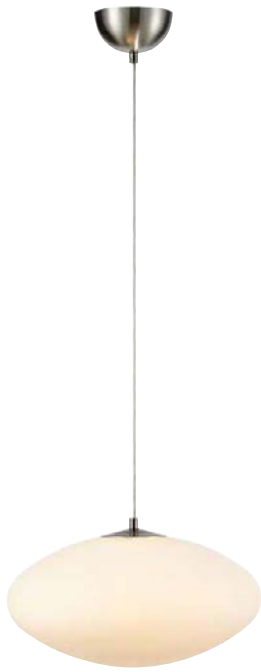

Locus

108437