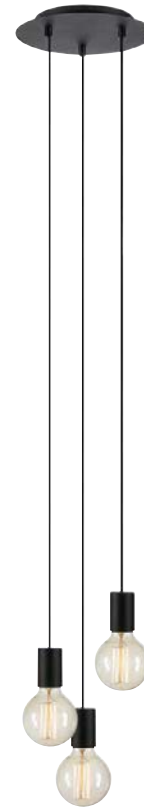

108733

Cielo

Black **108733**

160 25	6 pcs	Class I	IP 20	
	E27	3 x 40 W	230V	
Bracket		150 cm		

Bulb not included