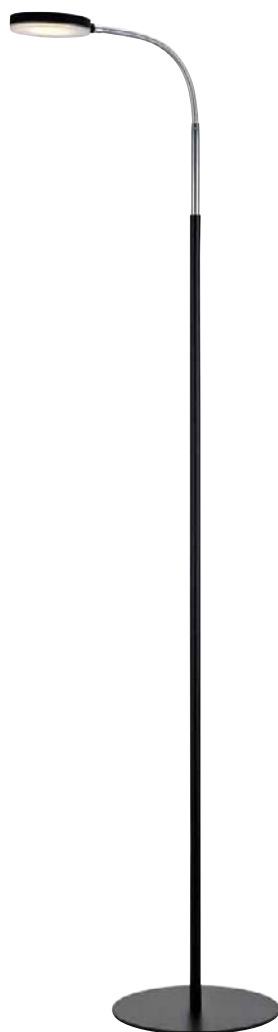

## Flex

White metal base / Chrome details **106468**

 40  10	 12 pcs	Class II	IP20
	 DIOD/LED	1 x 5W	
15 (cm)	Wall plug & Bracket		 200 cm

Built-in switch on plate / White cable

300 lm / 3000K warm white

Adjustable lamp head with a long flexible arm. Available as series.