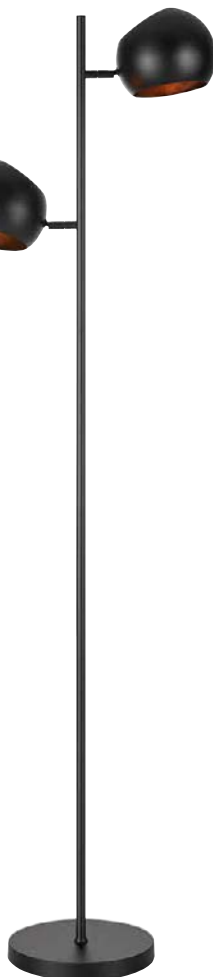

## Edgar

Black / Black metal **107741**  
 Antique / Antique **107742**

 145.5  42	 2 pcs	Class II	IP 20
	 E14	2 x 40W	230V
23 (cm)		 200 cm	

Switch on cable, black cable

Light sources not included

Metal floor lamp with two shades.