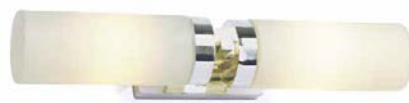

Timeless wall light with cylinder-shaped glass shades.  
The IP class is IP44, intended for fixed installation.

234841,450712

234844,450712