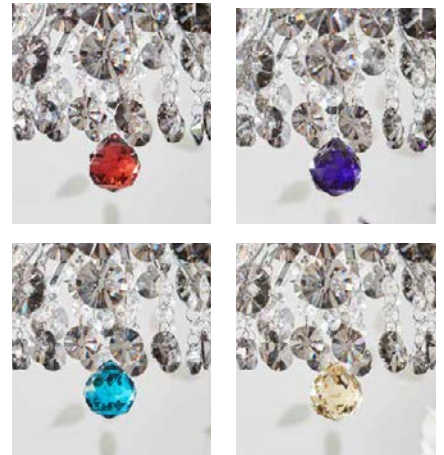

4 bottom prisms included:

107415

Hidden Gem

Chrome base / Multicolour prisms

107415

	53		1 pcs	Class I	IP20
	56		E14	6 x 40W	230V
56 → (cm)	Ceiling hook & plug			150 cm	

Light source not included

A crystal chandelier designed by Tony Irving. A mix of smoke coloured and clear crystals. Also we include the bottom crystal ball in 4 different colours: Amber, burgundy, deep purple and teal.