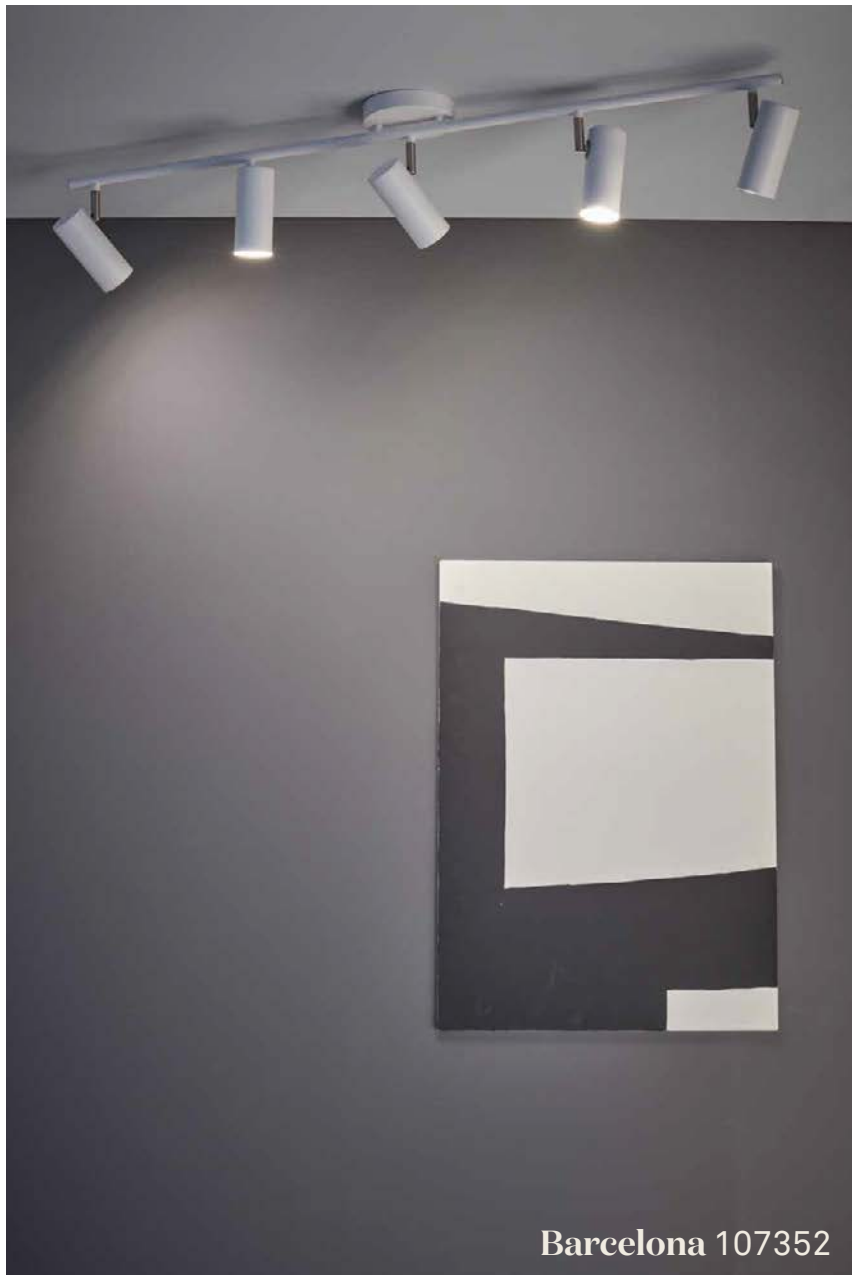

Barcelona 107352

Barcelona

White / White

107352

23 109	4 pcs	Class I	IP 20		
				GU10 5 x 12W	230V
20 → (cm)	Bracket suspension		0.0 cm		

Fixed installation

Light sources not included

The adjustable lampheads help you to illuminate a desired area while spreading a good direct light.