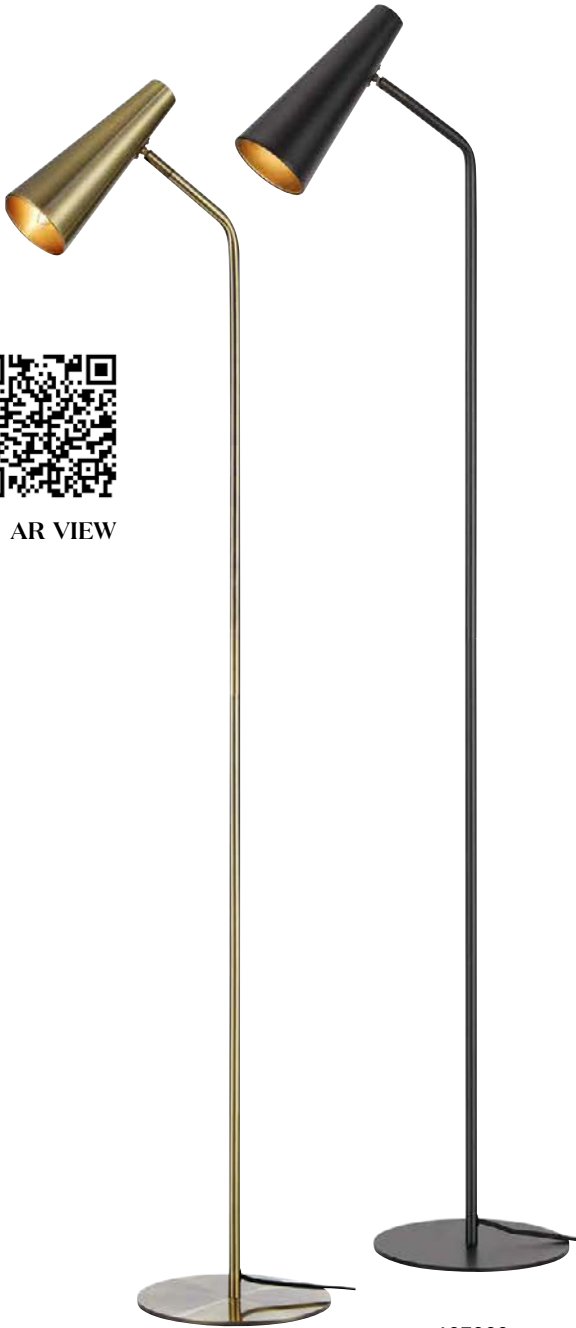

Peak

Markslöjd Home 2024

86

Series

AR VIEW

107901

107900