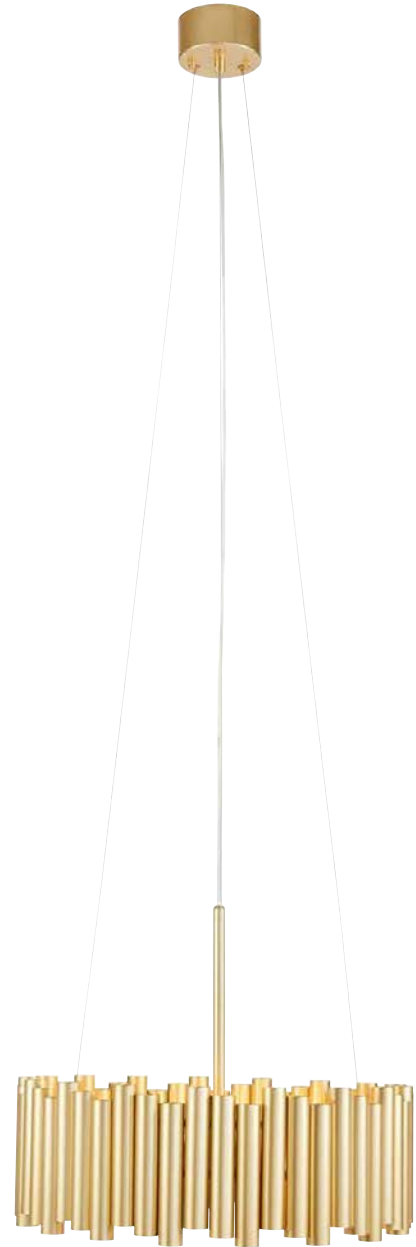

# Level

Black				107925
Gold				108047
 43	 2 pcs	Class I	IP 20	
 52,5	 E27	3 x 60W	230V	
52,5 → (cm)	Ceiling hook	 150 cm		
Bulb not included				

 AR VIEW

Markslöjd Home 2024

130

Ceiling Lamps

107925

108047