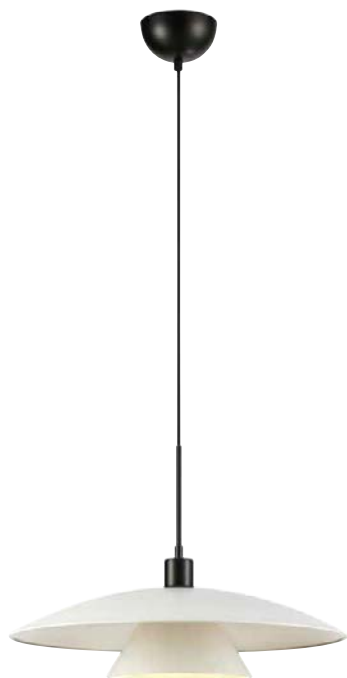

Medusa

Black 107930

19 44	6 pcs	Class I	IP 20
	E27 3 x 20W		230V
44 → (cm) Ceiling hook			

Bulb not included

Medusa

Black 107931

21 70	6 pcs	Class I	IP 20
	E27 5 x 20W		230V
70 → (cm) Ceiling hook			

Bulb not included

108430

108431

Millinge

White 108430
Black 108431

34 50	2 pcs	Class I	IP 20
	E27 1 x 40W		230V
50 → (cm) Ceiling hook			150cm

Bulb not included