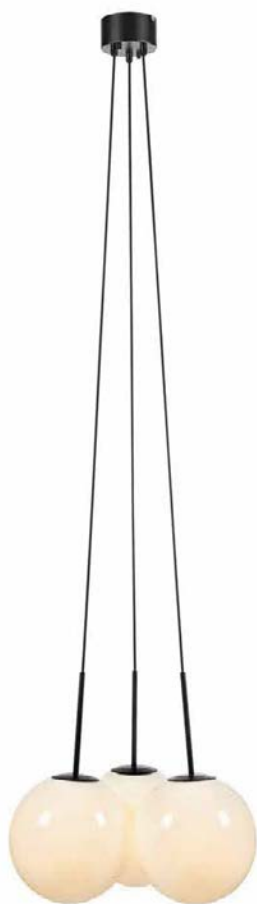

## Dione

Smoke / Antique **108417**  
White / Black **108418**

 45  54	 2 pcs	Class I	IP 20
Bracket 		150 cm	

Bulb not included

Markslöjd Home 2024

5

Series

108418