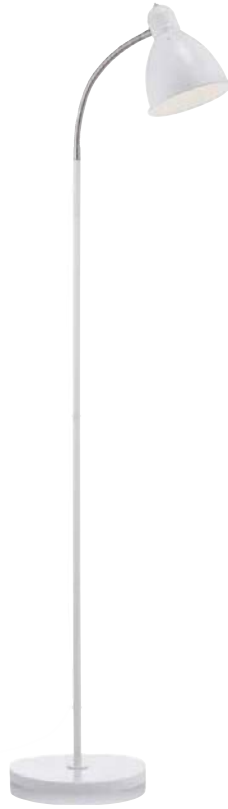

Nitta

104841

Nitta

Antique / Antique	105128
White / White	104841
Steel / Steel	104842
Black / Black	108016

145	4 pcs	Class II	IP 20
25	E27	1 x 60W	230V
42 (cm)	Wall plug		200 cm

Built-in switch on shade

Light source not included

Classic and functional floor lamp, adjustable with flexible arm.