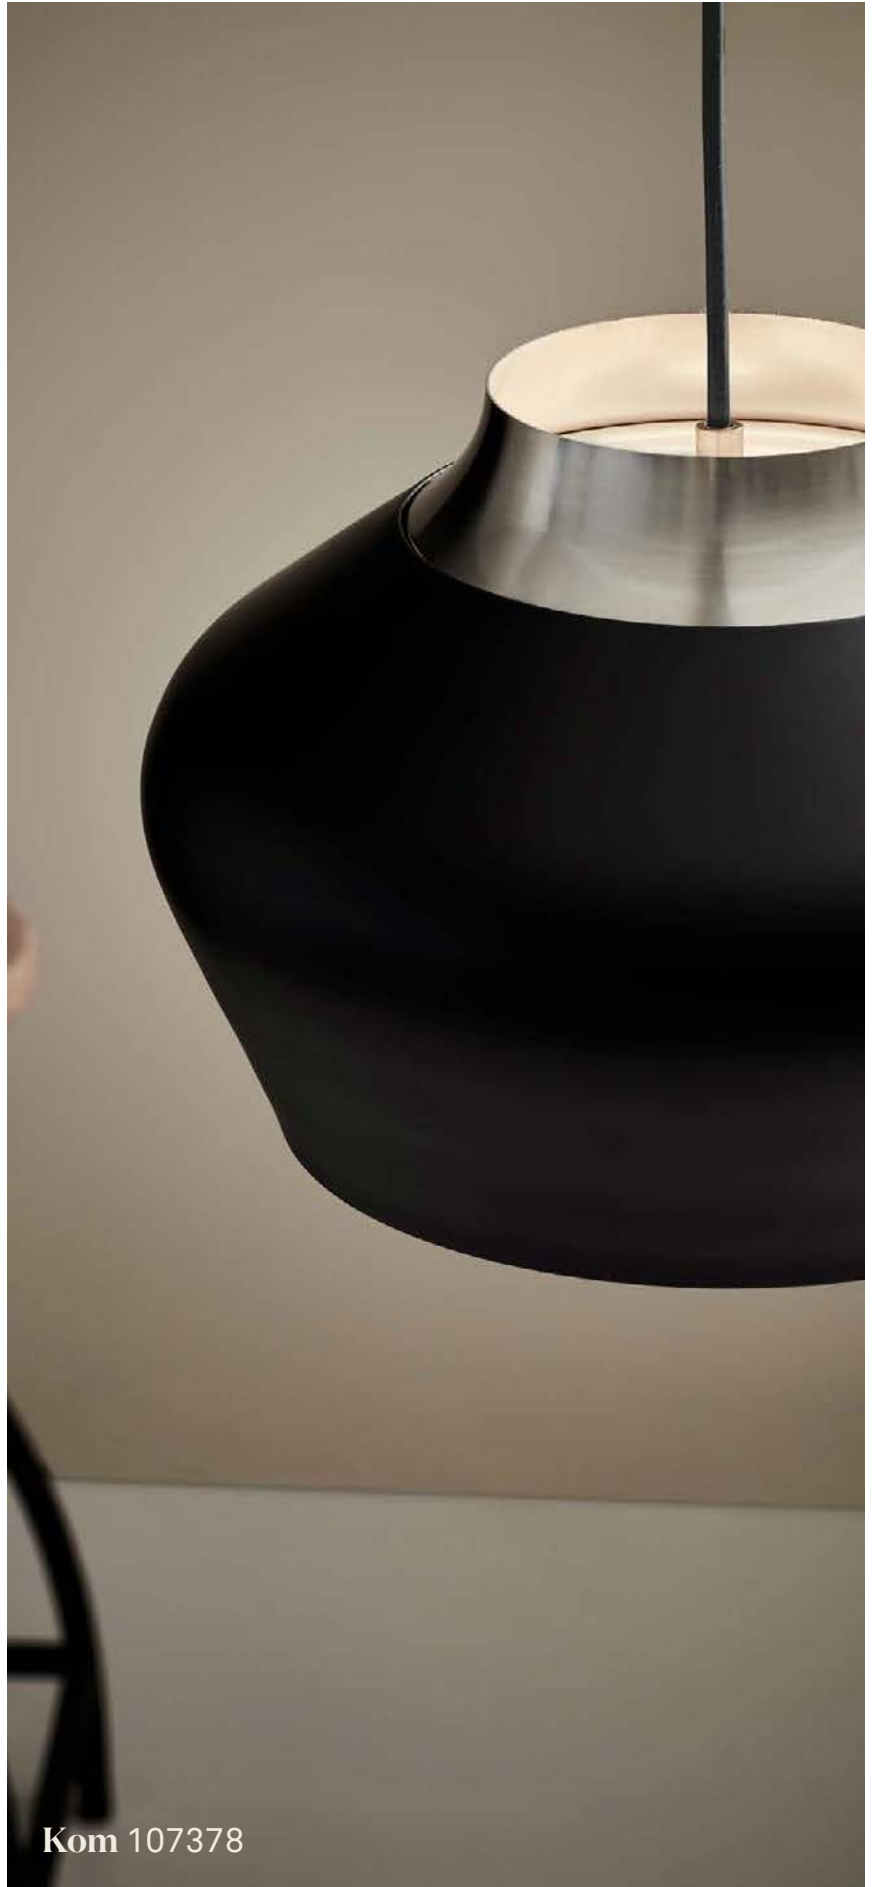

Kom pendant is designed by Monika Mulder and available in different colours and sizes. It's a stylish pendant with a matte metal shade that adds an exclusive touch.

Markslöjd Home 2024

126

Ceiling Lamps

107379