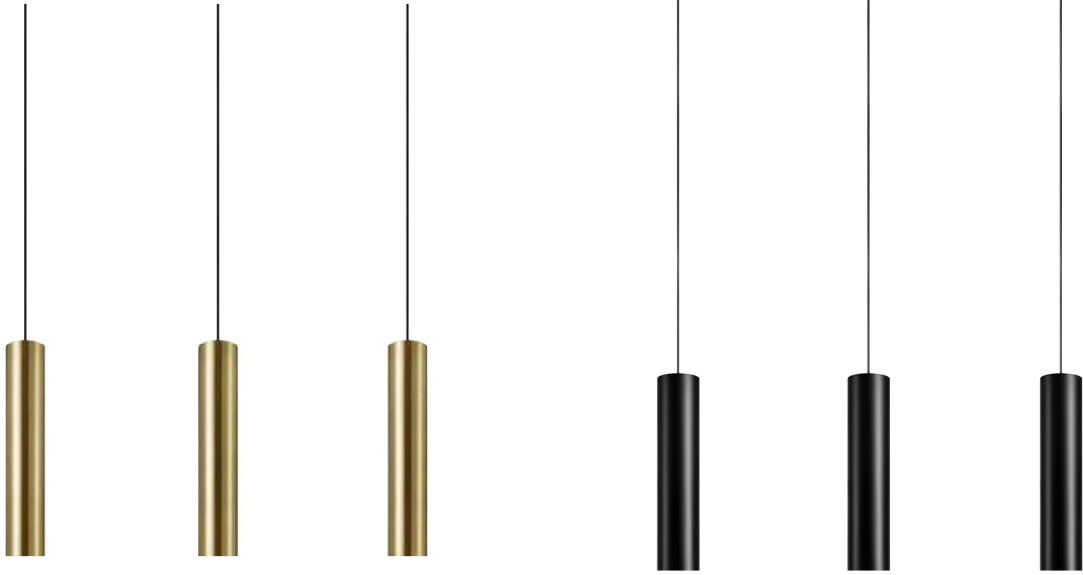

Light sources not included

Stylish and clean pendant in black metal. Four spots in a row on a straight rail.

107883

107882

**Ruben**

Brushed Brass		107883	
Black		107882	
40	2 pcs	Class I	IP 20
82	GU10	3 x 35W	230V
7 $\rightarrow$ (cm)	Bracket		150 cm