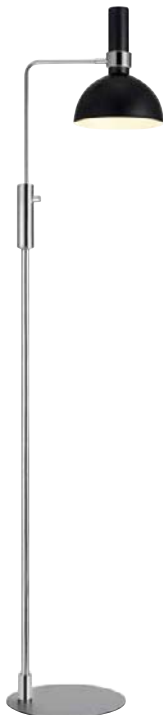

## Larry

Brushed brass / Black metal 106974

24 19	8 pcs	Class I	IP20
	E27 1 x 60W	230V	
19 (cm)	Bracket		150 cm

Black textile cable

Light source not included

Larry is also available as series.

106857

107501