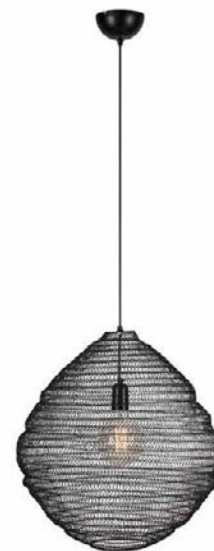

## Tazza

Black / Gold **108773**  
 Black / Black **108772**

 55  50	 1 pcs	Class I	IP 20
	 E27	1 x 40 W	230V
Hook		 150 cm	

Bulb not included

108773

108772