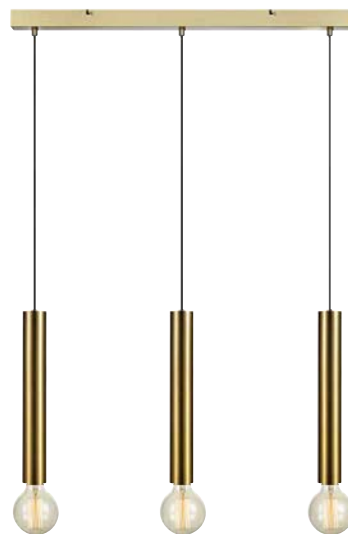

Sencillo

108261