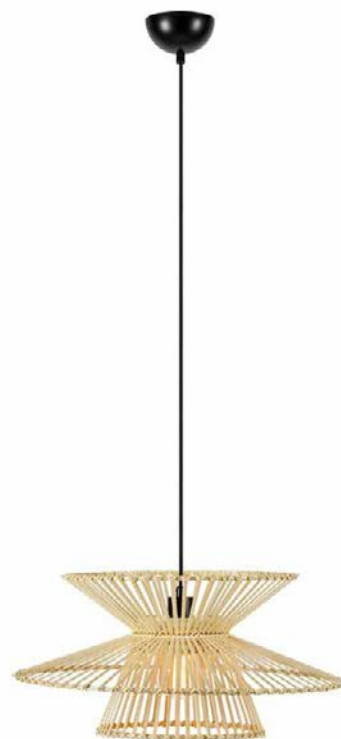

## Duplici

Black/Black **108784**  
 Black/Natural **108785**

 27  57	 1 pcs	Class I	IP 20
	 E27	1 x 40 W	230V
Hook		 200 cm	

Bulb not included

108784

108785