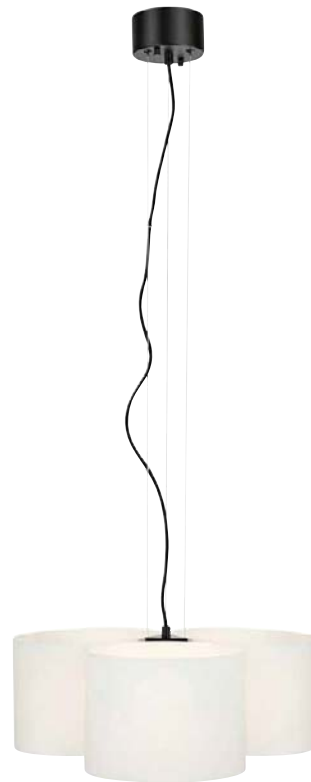

Oturo

White **108266**

18	2 pcs	Class I	IP 20
Ø 51	E14	3 x 40W	230V
51 → (cm)		Hook	150 cm

Bulb not included

108266