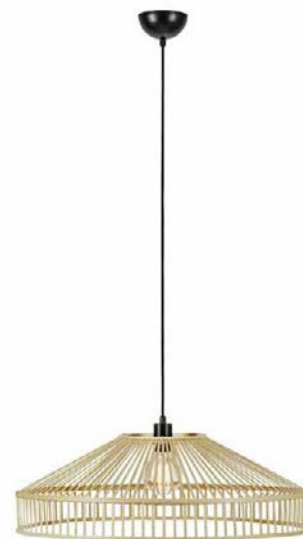

## Tapa

Black / Natural **108783**  
 Black / Black **108782**

 23  70	 1 pcs	Class I	IP 20
	 E27	1 x 40 W	230V
Hook		 150 cm	

Bulb not included

108782

108783