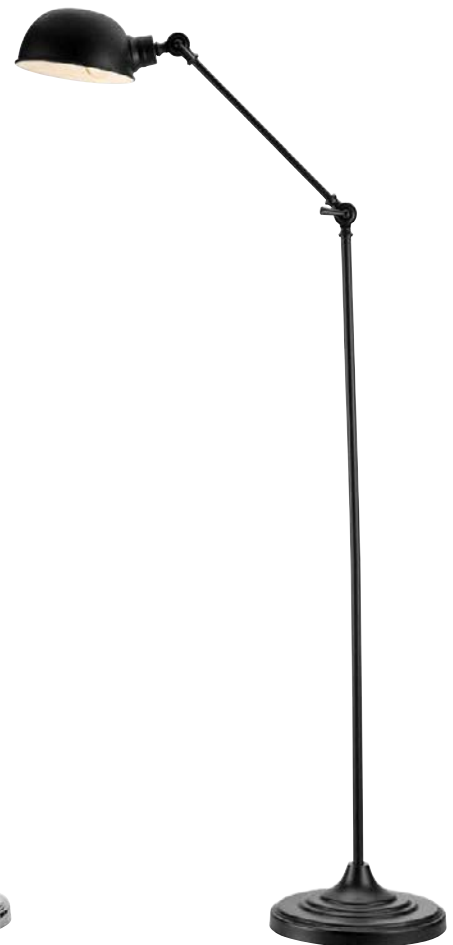

## Portland

Chrome **108585**  
 Black **108586**

 143 ∅ 74,5	 2 pcs	Class II	IP 20
	 E27	1 x 40 W	230V
Wall plug / Switch on cable  200 cm			

Bulb not included

108585

108586

Series