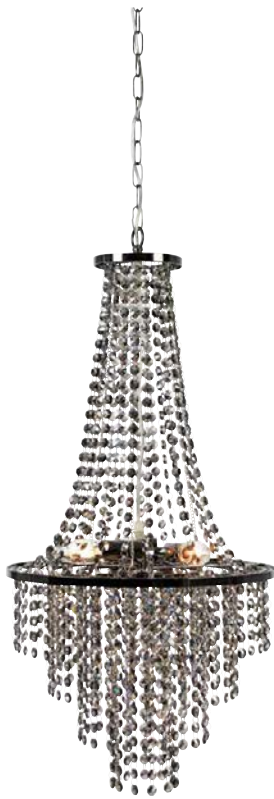

Allington

Black chrome / Smoke **108124**
Chrome / Clear **108125**

68	1 pcs	Class I	IP20
38	E14	3 x 25W	230V
38 → (cm)	Hook	150 cm	

Light sources not included

Markslöjd Home 2024

216

Crystal

108124