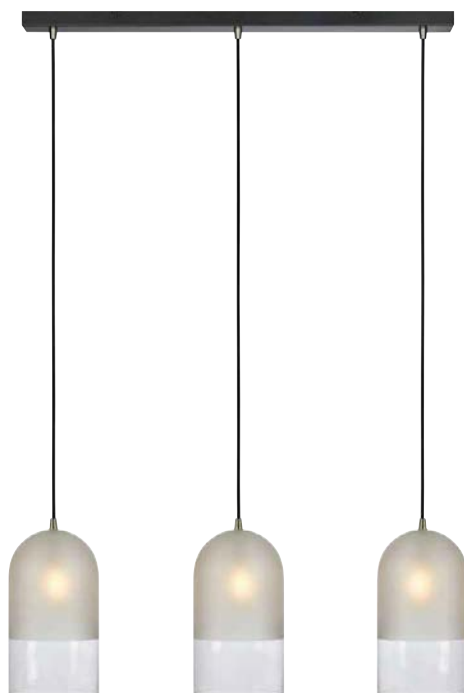

108226

Cope

Frosted/Clear/Black 108226

27 77	2 pcs	Class I	IP 20
	E14	3 x 18 W	230V
77 → (cm)	Ceiling hook		150 cm

Bulb not included