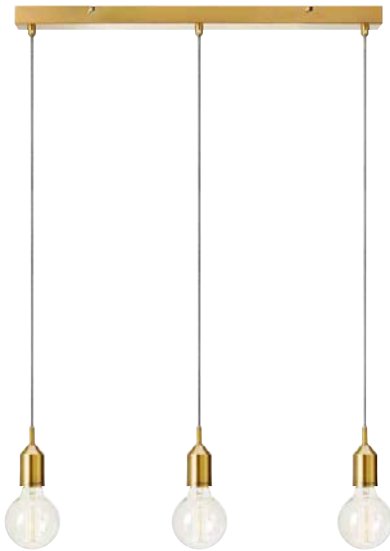

Bronx

108097

108098

Bronx

Bronze 108097

160 68	6 pcs	Class I	IP20
	E27	3 x 60W	230V
4,5 → (cm)	Bracket		150 cm

Light source not included

Bronx

Bronze 108098

10 4	24 pcs	Class II	IP20
	E27	1 x 60W	230V
4 → (cm)	Hook		350 cm

Light source not included