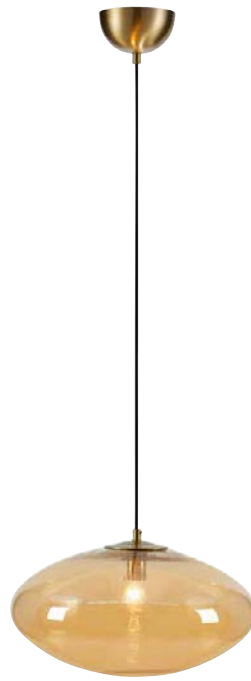

108441

Locus

White / Steel **108437**
Amber / Brass **108441**

220 38	2 pcs	Class I	IP 20		
				E14 1 x 40W	230V
38 → (cm)	Hook		150 cm		

Bulb not included