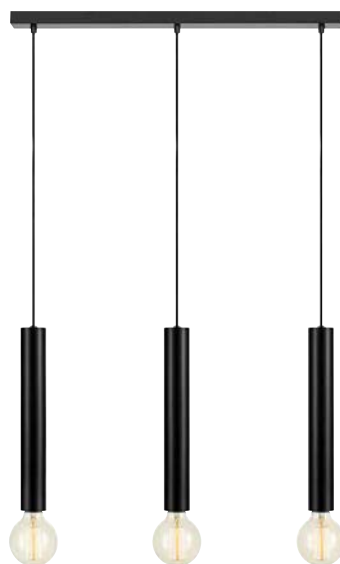

108262

Markslojd Home 2024

97

Series

Sencillo

Brass **108261**
Black **108262**

35	4 pcs	Class II	IP 20
75	E27	3 x 40W	230V
5 → (cm)	Bracket	150 cm	

Bulb not included