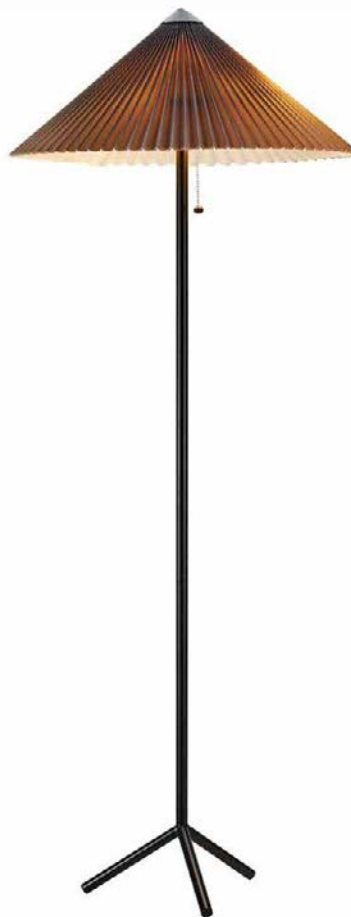

Platillo

Platillo

White / Frosted **108765**

13 Ø 39	6 pcs	Class II	IP 20
	E27	2 x 11 W LED	230V
Hook			cm

Bulb not included

108765

Plisado

Plisado

Black / Grey **108761**

140 Ø 56	6 pcs	Class II	IP 20
	E27	2 x 40 W	230V
Wall plug			200 cm

Bulb not included / Switch on cable

108761