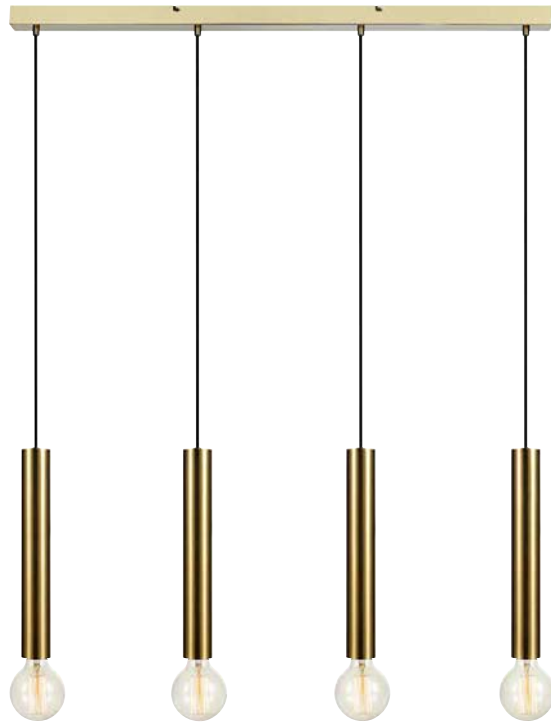

Sencillo

Marksløjd Home 2024

108263

96

Series