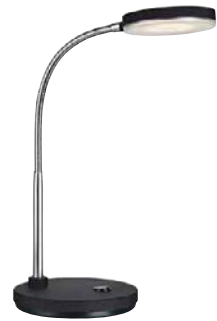

Adjustable lamp head on a base of metal.  
 Also available for wall and with a clip for table or shelf.

106466

106467

*With clip for table  
or shelf*

106470

106471