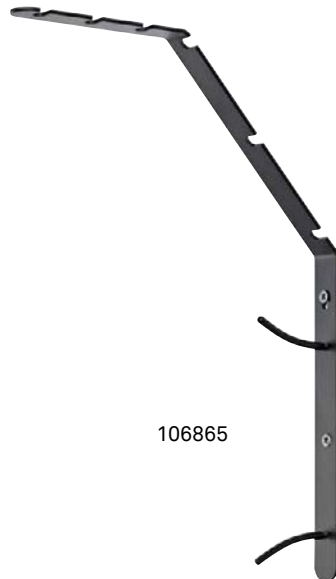

Wall hanger

Black metal 106865

28 Ø 2	24 pcs		
	19 → (cm)		

Combine with any small pendant or ceiling lamp and hang it on the wall.

106865