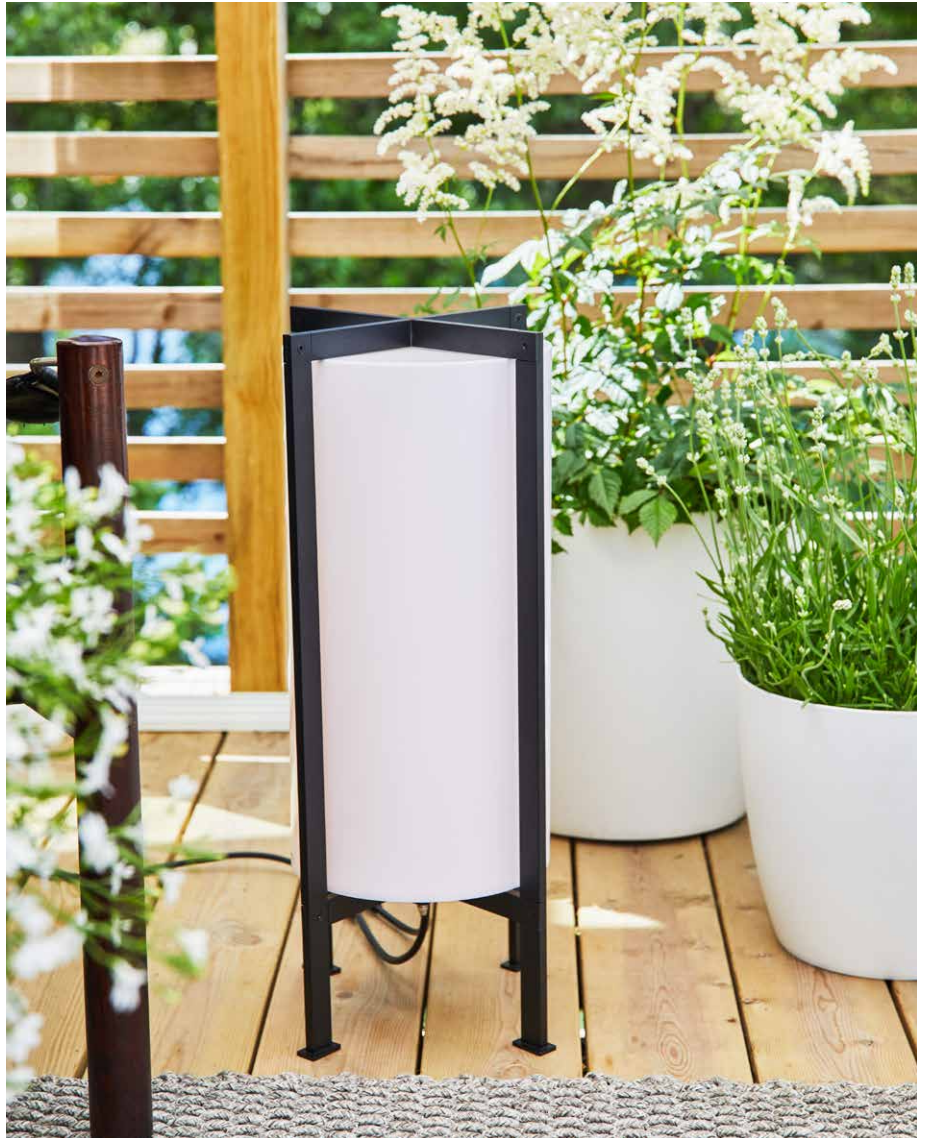

Garden 24 Frame

White / Black

107987

	54,5		4 pcs	Class III	IP 44
	26,5		Fixed LED	6W	24V
	26,5 (cm)		30 cm