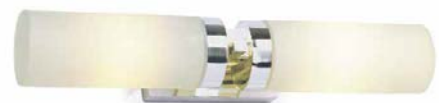

Timeless wall light with cylinder-shaped glass shades.  
The IP class is IP44, intended for fixed installation.

234841,450712

234844,450712