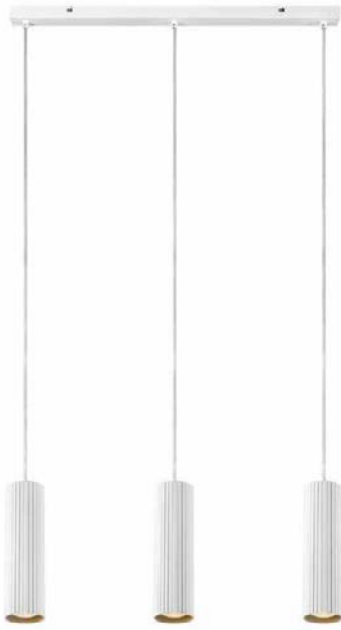

Costilla

108466