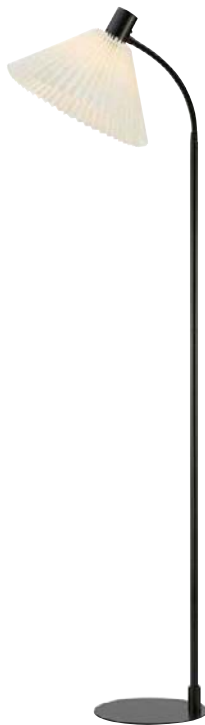

Imperia

Brass / Offwhite shade **106322**

149 30	2 pcs	Class II	IP 20		
				E27 1 x 60W	230V
30 → (cm)		Wall plug	200 cm		

Switch on cord

Light source not included

Floor lamp with classy design and pleated offwhite shade.

Minna

Brass / White **106867**

145,5 22	2 pcs	Class II	IP 20		
				E14 1 x 40W	230V
22 → (cm)		Wall plug	200 cm		

Built-in

Light source not included

108568

Mira

Brushed Brass / White **108569**
Black / Offwhite **108568**

145 32	4 pcs	Class II	IP 20		
				E27 1 x 40W	230V
44,5 → (cm)		Wall plug	200 cm		

Switch on cable

Light source not included