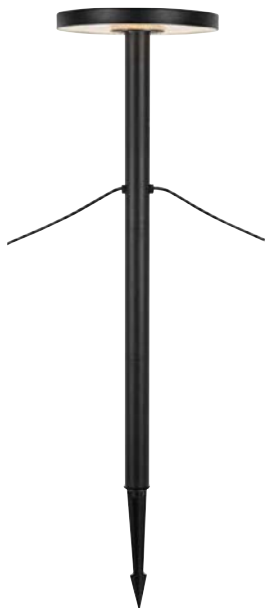

108173

Garden 24 Plant Light

Black		108173		
96 25	4 pcs	Class III	IP44	
		DIOD/LED 1 x 5W	24V	
25 → (cm)		OO CONNECTOR		
3000K				
DIOD/LED