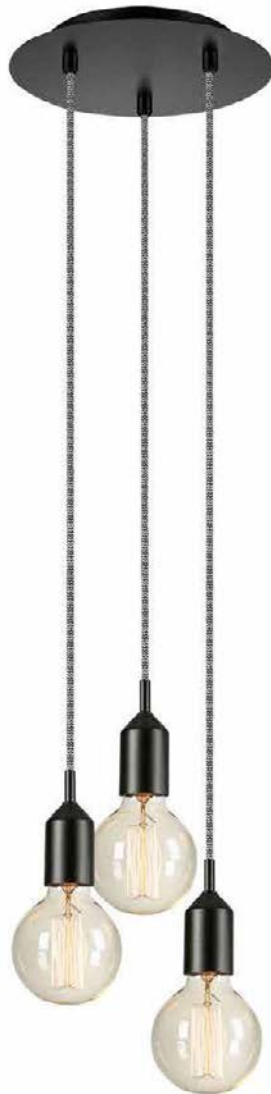

108452

Bronx

Black 108451

10 Ø 4	24 pcs	Class II	IP 20
	E27 1 x 40W	230V	
Wall plug		350 cm	

3 hole bracket / Switch on cable

Bulb not included

Bronx

Black 108452

10 Ø 25	6 pcs	Class II	IP 20
	E27 3 x 40W	230V	
Bracket		150 cm	

Bulb not included