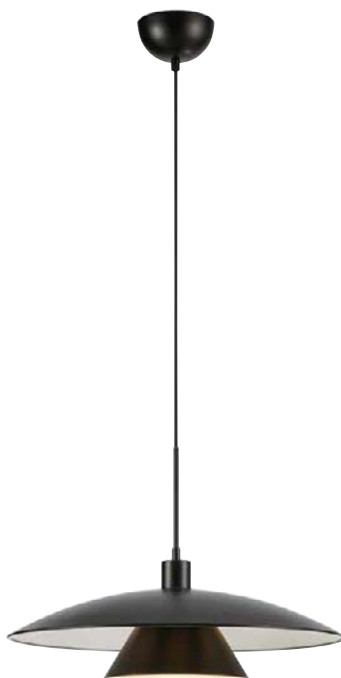

## Medusa

Black 107931

21 70	6 pcs	Class I	IP 20
	E27 5 x 20W		230V
70 → (cm) Ceiling hook			

Bulb not included

108430

108431