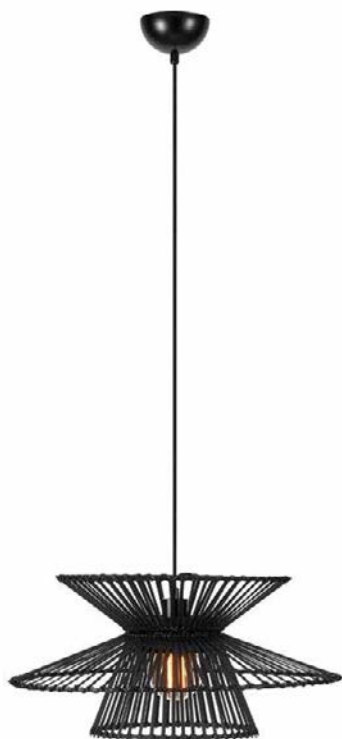

Duplici

Duplici

Black/Black **108784**
Black/Natural **108785**

27 57	1 pcs	Class I	IP 20	
	E27	1 x 40 W	230V	
Hook		200 cm		

Bulb not included

108784