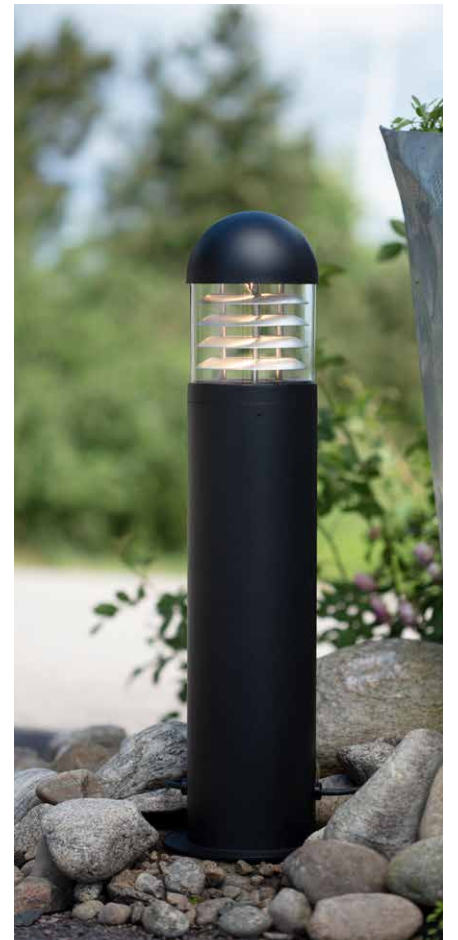

### Garden 24 Pole 6W

Black / Clear 106933

 60  16.5	 4 pcs	CLASS III	IP44
	 FIXED LED	1 x 6W	24V
16.5 → (cm)	OO CONNECTOR		 30.0 cm

N/A

DIOD/LED

106933

107719