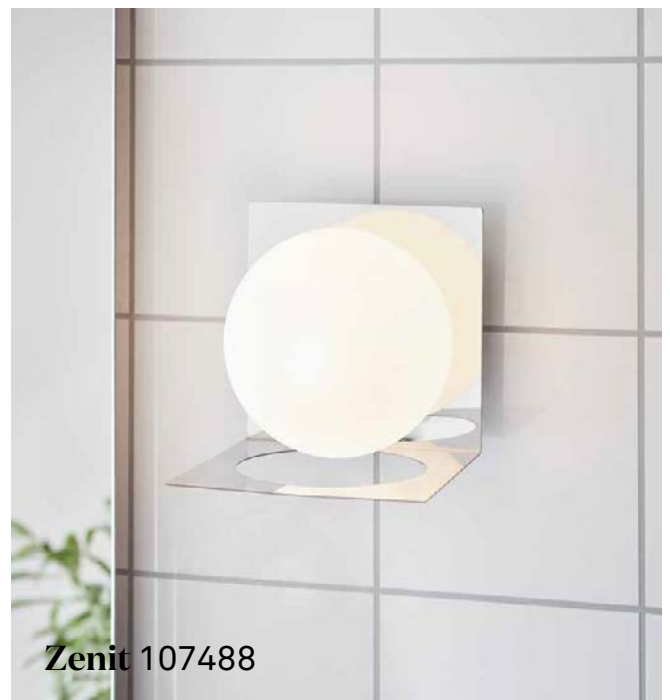

Wall lamp with base in chrome or black metal and shade in white glass for a nice glow. Place a lamp on each side of the mirror.

107495

107488

108085

Markslöjd Home 2024

214

Bath

Zenit 107495