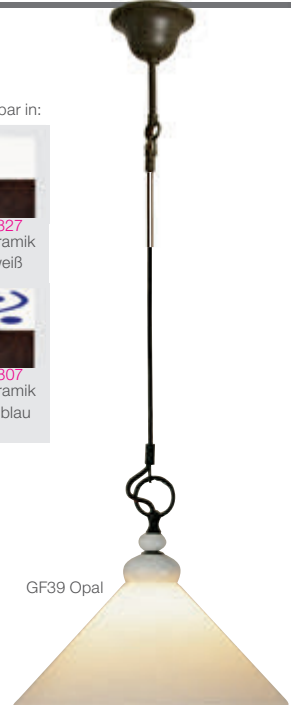

GF39 Opal

PV9661-827.GF39
Pendel E27 Eisen braun-schwarz
Keramik weiß
Glas GF39/16 D=39cm Opal weiß

PV9661-827.GF35
Glas D=35cm Opal weiß

PROVENCE LA MAISON
Hängeleuchten