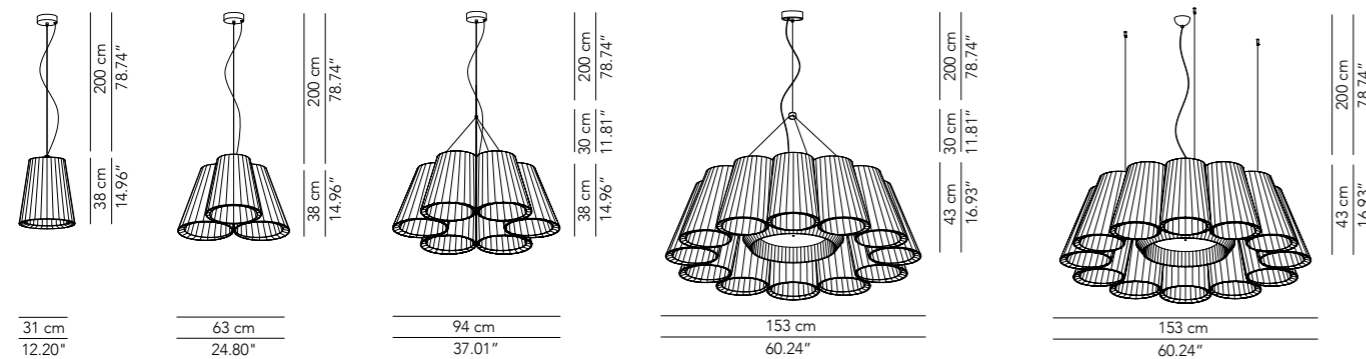

Pendant lamp

IP20

* on demand
** cable on measure