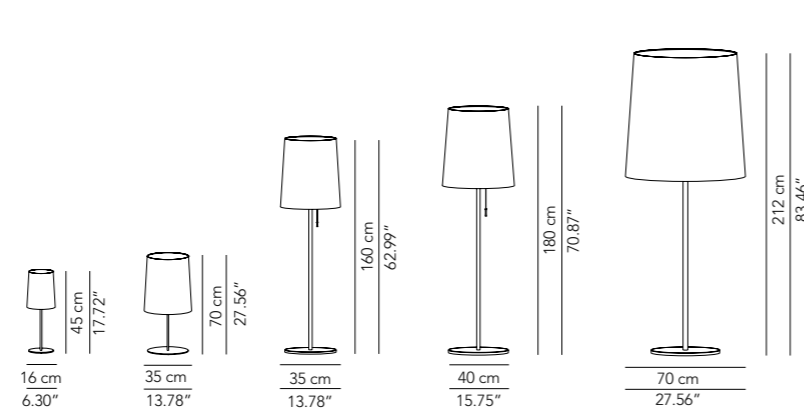

Table-floor lamp