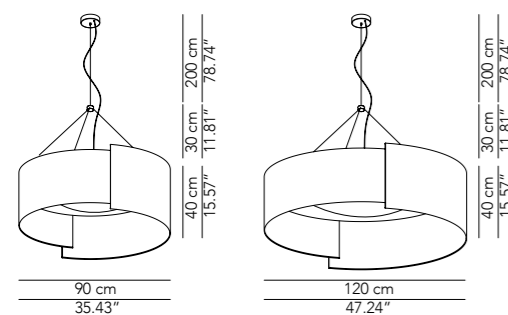

Lamp		Dimensions	Light source
Pendant lamp	Abc A	Ø 12 x 36 cm weight 1 kg	lamp type 1 x GU10 max watt 28 W HES DIM
	Abc B	Ø 17 x 29 cm weight 1 kg	lamp type 1 x GU10 max watt 28 W HES DIM
	Abc C	Ø 22 x 23 cm weight 1,5 kg	lamp type 1 x GU10 max watt 28 W HES DIM

Lamp		Dimensions	Light source
Pendant lamp	Alco 90	Ø 90 x 40 cm weight 23 kg	lamp type 1 LED module 23 W / 57 W luminous efficacy 3628 Lm / 8750 Lm light colour 2700 K DIM DALI - push DIM / TRIAC
	Alco 120	Ø 120 x 40 cm weight 36 kg	lamp type 1 LED module 23 W / 57 W luminous efficacy 3628 Lm / 8750 Lm light colour 2700 K DIM DALI - push DIM / TRIAC

ETL version

IP20

* on demand
** cable on measure

Dettaglio/
Detail

Dettaglio rosone CE/
CE ceiling rose
detail

Versione ETL/
ETL version

Lamp		Dimensions	Light source
Ceiling lamp	Alco 90	Ø 90 x 48 cm weight 23 kg	lamp type 1 LED module 23 W / 57 W luminous efficacy 3628 Lm / 8750 Lm light colour 2700 K DIM DALI - push DIM / TRIAC
	Alco 120	Ø 120 x 48 cm weight 36 kg	lamp type 1 LED module 23 W / 57 W luminous efficacy 3628 Lm / 8750 Lm light colour 2700 K DIM DALI - push DIM / TRIAC