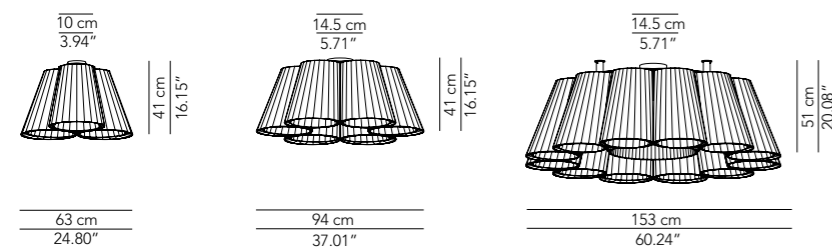

Ceiling lamp

Wall lamp

IP20

* on demand