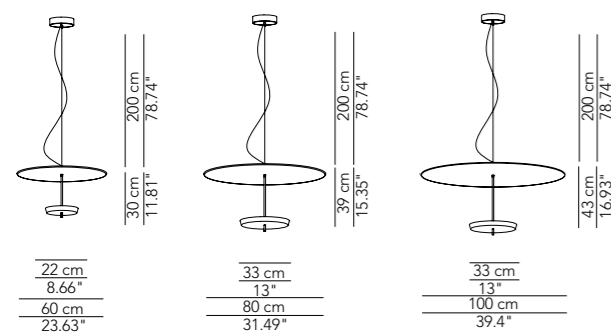

Lamp		Dimensions	Light source
Pendant lamp	Ombrella 60	Ø 60 x 30 cm weight 3 kg	lamp type 1 LED module 17,8 W luminous efficacy 3200 Lm light colour 3000 K DIM DALI - push DIM / TRIAC
	Ombrella 80	Ø 80 x 39 cm weight 6 kg	lamp type 1 LED module 25 W luminous efficacy 4425 Lm light colour 3000 K DIM DALI - push DIM / TRIAC
	Ombrella 100	Ø 100 x 43 cm weight 10 kg	lamp type 1 LED module 25 W luminous efficacy 4425 Lm light colour 3000 k DIM DALI - push DIM / TRIAC
Ceiling lamp	Ombrella 60	Ø 60 x 34 cm weight 3 kg	lamp type 1 LED module 17,8 W luminous efficacy 3200 Lm light colour 3000 K DIM DALI - push DIM / TRIAC
	Ombrella 80	Ø 80 x 43 cm weight 6 kg	lamp type 1 LED module 25 W luminous efficacy 4425 Lm light colour 3000 K DIM DALI - push DIM / TRIAC
	Ombrella 100	Ø 100 x 47 cm weight 10 kg	lamp type 1 LED module 25 W luminous efficacy 4425 Lm light colour 3000 K DIM DALI - push DIM / TRIAC

Pendant lamp