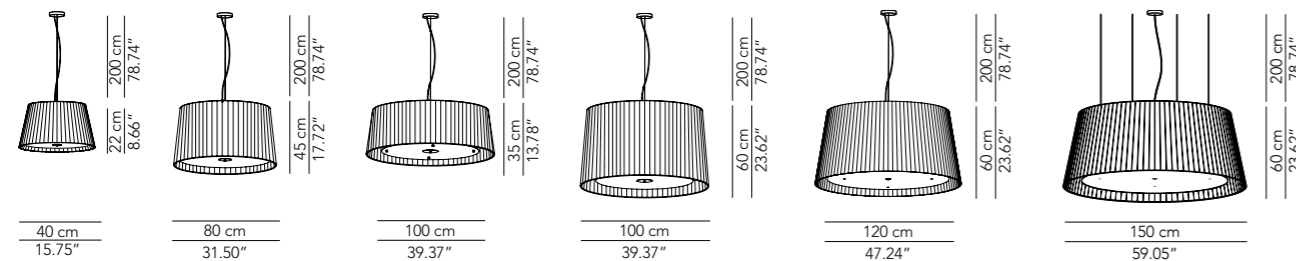

Lamp		Dimensions	Light source
Pendant lamp	Milleluci 40	Ø 40 x 22 cm weight 2 kg	lamp type 1 x E27 max watt 42 W HES DIM
	Milleluci 80	Ø 80 x 45 cm weight 6 kg	lamp type 4 x E27 max watt 4 x 70 W HES DIM
		Ø 80 x 45 cm weight 6 kg	lamp type 1 LED module 23 W luminous efficacy 3628 Lm light colour 2700 K DIM DALI - push DIM / TRIAC
Milleluci 100		Ø 100 x 35 cm weight 7 kg	lamp type 4 x E27 max watt 4 x 70 W HES DIM
		Ø 100 x 35 cm weight 7 kg	lamp type 1 LED module 23 W / 57 W luminous efficacy 3628 Lm / 8750 Lm light colour 2700 K DIM DALI - push DIM / TRIAC
		Ø 100 x 60 cm weight 9 kg	lamp type 4 x E27 max watt 4 x 70 W HES DIM
		Ø 100 x 60 cm weight 9 kg	lamp type 1 LED module 23 W / 57 W luminous efficacy 3628 Lm / 8750 Lm light colour 2700 K DIM DALI - push DIM / TRIAC
Milleluci 120		Ø 120 x 60 cm weight 14 kg	lamp type 4 x E27 max watt 4 x 70 W HES DIM
		Ø 120 x 60 cm weight 14 kg	lamp type 1 LED module 23 W / 88,2 W luminous efficacy 3628 Lm / 12380 Lm light colour 2700 K DIM DALI- push DIM / TRIAC
Milleluci 150		Ø 150 x 60 cm weight 18 kg	lamp type 6 x E27 max watt 6 x 70 W HES DIM
		Ø 150 x 60 cm weight 18 kg	lamp type 1 LED module 88,2 W luminous efficacy 12380 Lm light colour 2700 K DIM DALI- push DIM

Pendant lamp