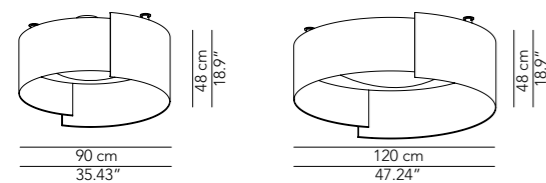

Ceiling lamp