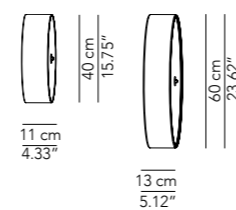

Lamp		Dimensions	Light source
Ceiling lamp / Wall lamp	Discovolante 40	Ø 40 x 11 cm weight 2 kg	lamp type 2 x E27 max watt 2 x 28 W HES DIM
		Ø 40 x 11 cm weight 2 kg	lamp type 1 LED module 18,7 W luminous efficacy 3000 Lm light colour 2700 K DIM DALI - push DIM / TRIAC
	Discovolante 60	Ø 60 x 13 cm weight 4 kg	lamp type 3 x E27 max watt 3 x 42 W HES DIM
		Ø 60 x 13 cm weight 4 kg	lamp type 1 LED module 23 W / 57 W luminous efficacy 3628 Lm / 8750 Lm light colour 2700 K DIM DALI - push DIM / TRIAC
Ceiling lamp	Discovolante 80	Ø 80 x 14 cm weight 5 kg	lamp type 4 x E27 max watt 4 x 42 W HES DIM
		Ø 80 x 14 cm weight 5 kg	lamp type 1 LED module 57 W / 88,2 W luminous efficacy 8750 Lm / 12380 Lm light colour 2700 K DIM DALI- push DIM / TRIAC
	Discovolante 100	Ø 100 x 15 cm weight 7 kg	lamp type 4 x E27 max watt 4 x 42 W HES DIM
		Ø 100 x 15 cm weight 7 kg	lamp type 1 LED module 57 W / 88,2 W luminous efficacy 8750 Lm / 12380 Lm light colour 2700 K DIM DALI- push DIM / TRIAC

Ceiling lamp

Wall lamp

Finishes

Diffuser textiles

- Cotton
- Lycra
- Plissé
- Plissé ribbon
- Velvet
- Washable
- Kvadrat*
- Wool*

Lampada in tessuto/
Fabric lampshade

IP20

Lycra sfoderabile
e lavabile a 30°
classe M1/
Removable and
washable at 30°
lycra, class M1

* on demand