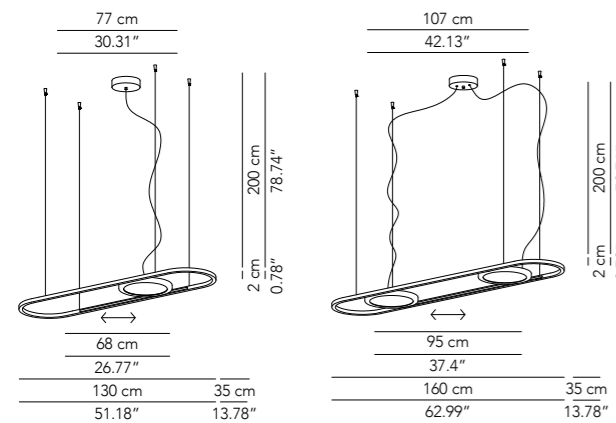

Lamp		Dimensions	Light source
Pendant lamp	Nucleo 130 direct light	Ø 130 x 35 x 2 cm weight 8 kg	lamp type 1 panel LED 24 W luminous efficacy 2150 Lm light colour 2800 K DIM DALI - push DIM / TRIAC
	Nucleo 130 double light emission	Ø 130 x 35 x 2 cm weight 8 kg	lamp type 1 panel led 24 watt + 1 module LED 3 watt luminous efficacy 2350 Lm light colour 2800 K DIM DALI - push DIM
	Nucleo 160 direct light	Ø 160 x 35 x 2 cm weight 12 kg	lamp type 2 panels LED 24 W luminous efficacy 4300 Lm light colour 2800 K DIM DALI - push DIM / TRIAC
	Nucleo 160 double light emission	Ø 160 x 35 x 2 cm weight 12 kg	lamp type 2 panels led 24 watt + 2 modules LED 3 watt luminous efficacy 4700 Lm light colour 2800 K DIM DALI - push DIM

Pendant lamp

Finishes

Body colours

White

Graphite

Chrome

Diffuser

White

Graphite

Chrome

Brass

Copper

Luce diretta/
Direct light

Biemissione*/
Uplight
and downlight*