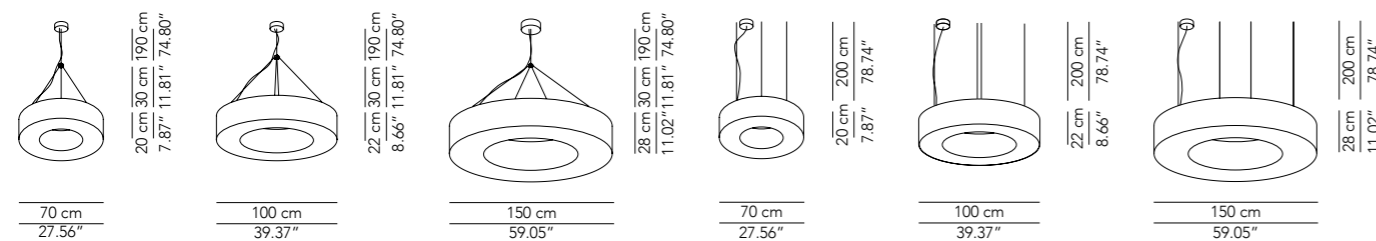

Lamp		Dimensions	Light source	
Pendant lamp	Atollo 70	Ø 70 x 20 cm weight 13 kg	lamp type 6 x E27 max watt 6 x 42 W HES	DIM
		Ø 70 x 20 cm weight 13 kg	lamp type strip LED 40 W luminous efficacy 7000 Lm light colour 3000 K	
	Atollo 100	Ø 100 x 22 cm weight 30 kg	lamp type 8 x E27 max watt 8 x 42 W HES	DIM
		Ø 100 x 22 cm weight 30 kg	lamp type strip LED 55 W luminous efficacy 9300 Lm light colour 3000 K	DIM DALI - push DIM
	Atollo 150	Ø 150 x 28 cm weight 50 kg	lamp type 12 x E27 HES max watt 12 x 42 W HES	DIM
		Ø 150 x 28 cm weight 50 kg	lamp type strip LED 82 W luminous efficacy 14000 Lm light colour 3000 K	DIM DALI - push DIM
Wall lamp / Ceiling lamp	Atollo 70	Ø 70 x 28 cm weight 15 kg	lamp type 6 x E27 max watt 6 x 28 W HES	DIM
		Ø 70 x 28 cm weight 15 kg	lamp type strip LED 40 W luminous efficacy 7000 Lm light colour 3000 K	DIM DALI - push DIM
	Atollo 100	Ø 100 x 30 cm weight 33 kg	lamp type 8 x E27 max watt 8 x 28 W HES	DIM
		Ø 100 x 30 cm weight 33 kg	lamp type strip LED 55 W luminous efficacy 9300 Lm light colour 3000 K	DIM DALI - push DIM
	Atollo 150	Ø 150 x 36 cm weight 53 kg	lamp type 12 x E27 max watt 12 x 28 W HES	DIM
		Ø 150 x 36 cm weight 53 kg	lamp type strip LED 82 W luminous efficacy 14000 Lm light colour 3000 K	DIM DALI - push DIM

Pendant lamp