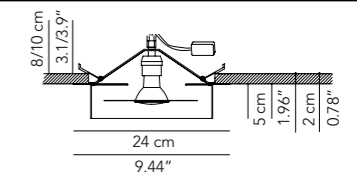

Recessed spotlight details

Recessed spotlight