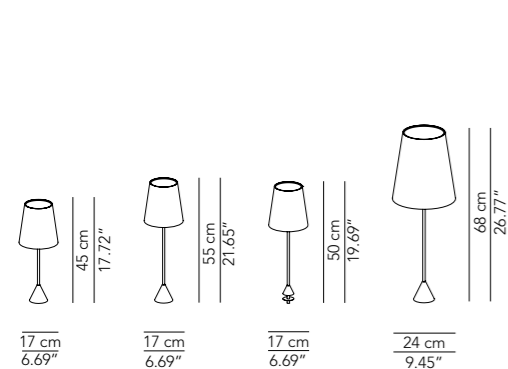

Lamp	Dimensions	Light source
Small table lamp	Ø 17 x 45 cm	lamp type 1 x E14 max watt 42 W HES DIM
Console lamp	Ø 17 x 55 cm	lamp type 1 x E14 max watt 42 W HES DIM
Office lamp	Ø 17 x 50 cm	lamp type 1 x E14 max watt 42 W HES DIM
Table lamp	Ø 24 x 68 cm	lamp type 1 x E27 max watt 52 W HES DIM
Reading lamp	Ø 24 x 150 cm	lamp type 1 x E27 max watt 52 W HES DIM
Floor lamp	Ø 30 x 180 cm	lamp type 1 x E27 max watt 70 W HES DIM
Wall lamp	Ø 17 x 24 x 26 cm weight 0,4 kg	lamp type 1 x E14 max watt 42 W HES DIM

Table lamp