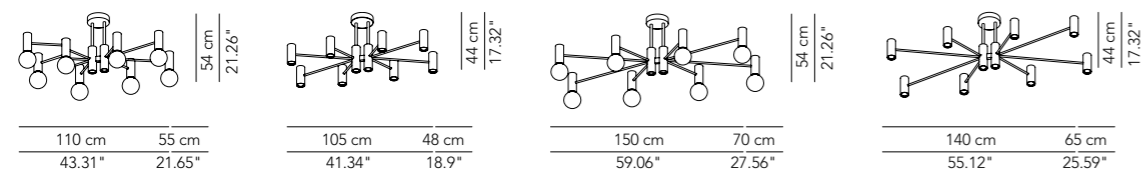

Lamp		Dimensions	Light source
Ceiling lamp	Chandelier Longue 100	110 x 55 x 54 cm weight 12 kg	lamp type 8 x E27 + 10 x GU10 max watt 8 x 42 W + 10 x 28 W HES DIM
		105 x 48 x 44 cm weight 12 kg	lamp type 18 x GU10 max watt 18 x 28 W HES DIM
	Chandelier Longue 150	150 x 70 x 54 cm weight 14 kg	lamp type 8 x E27 + 10 x GU10 max watt 8 x 42 W + 10 x 28 W HES DIM
		140 x 65 x 44 cm weight 14 kg	lamp type 18 x GU10 max watt 18 x 28 W HES DIM
Wall lamp	Chandelier Longue	13 x 20 x 39 cm weight 1 kg	lamp type 2 x E27 max watt 2 x 42 W HES DIM
		8 x 17 x 20 cm weight 1 kg	lamp type 2 x GU10 max watt 2 x 28 W HES DIM
		35 x 20 x 39 cm weight 2 kg	lamp type 4 x E27 max watt 4 x 42 W HES DIM
		29 x 17 x 20 cm weight 2 kg	lamp type 4 x GU10 max watt 4 x 28 W HES DIM

Ceiling lamp