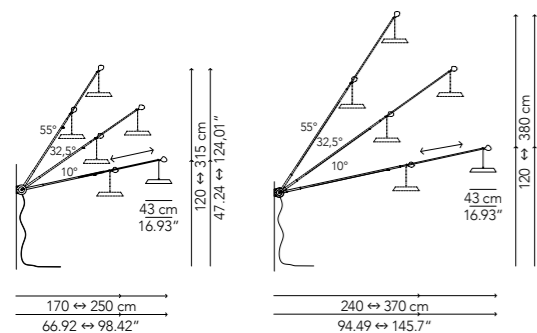

Lamp		Dimensions	Light source
Wall lamp	Sestante small	Ø 43 x 170 ↔ 250 cm weight 20 kg	lamp type 1 LED module 16,2 W luminous efficacy 2400 Lm light colour 3000 K DIM
	Sestante	Ø 43 x 240 ↔ 370 cm weight 20 kg	lamp type 1 LED module 16,2 W luminous efficacy 2400 Lm light colour 3000 K DIM
Floor lamp	Sestante small	Ø 43 x 170 ↔ 250 cm	lamp type 1 LED module 16,2 W luminous efficacy 2400 Lm light colour 3000 K DIM
	Sestante	Ø 43 x 240 ↔ 370 cm	lamp type 1 LED module 16,2 W luminous efficacy 2400 Lm light colour 3000 K DIM

Finishes

Body colours

White

Black

Lime

Blue China

Lampada in metallo,
diffusore in alluminio/
Metal structure,
aluminium diffuser

Metalli protetti con
primer anticorrosivo
e vernici a base
poliestere a grande
resistenza/
Metal parts
protected with
anticorrosive
primer and resistant
polyester coating

Wall lamp

Floor lamp

IP44/55