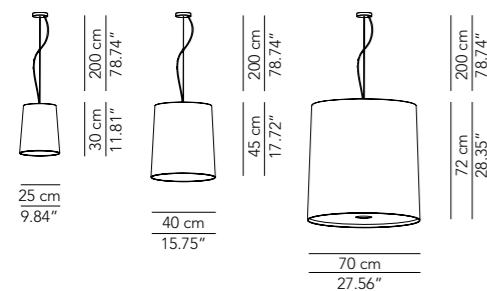

Lamp		Dimensions	Light source
Small table lamp	Romeo 16	Ø 16 x 45 cm	lamp type 1 x E14 max watt 42 W HES DIM
Table lamp	Romeo 35	Ø 35 x 70 cm	lamp type 1 x E27 max watt 70 W HES DIM
Reading lamp	Romeo 160	Ø 35 x 160 cm	lamp type 1 x E27 max watt 70 W HES DIM
Floor lamp	Romeo 180	Ø 40 x 180 cm	lamp type 1 x E27 / 3 x E27 max watt 70 W HES / 3 x 70 W HES DIM
	Romeo 212	Ø 70 x 212 cm	lamp type 4 x E27 max watt 4 x 70 W HES DIM
Pendant lamp	Romeo 25	Ø 25 x 30 cm weight 1,3 kg	lamp type 1 x E27 max watt 42 W HES DIM
	Romeo 40	Ø 40 x 45 cm weight 1,9 kg	lamp type 1 x E27 max watt 42 W HES DIM
	Romeo 70	Ø 70 x 72 cm weight 5 kg	lamp type 4 x E27 max watt 4 x 70 W HES DIM

Pendant lamp