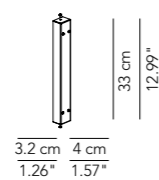

Accessory for wall fixing