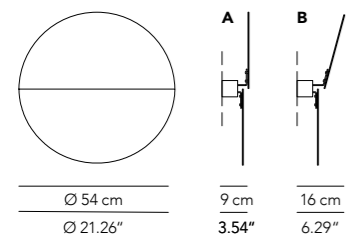

Lamp	Dimensions	Light source
Wall lamp Butterfly 54	Ø 54 x 9 cm weight 8 kg	lamp type linear LED modules 19,8 W luminous efficacy 3420 Lm light colour 3000 K DIM DALI - push DIM
Butterfly 75	Ø 75 x 9 cm weight 10 kg	lamp type linear LED modules 29,8 W luminous efficacy 5132 Lm light colour 3000 K DIM DALI - push DIM

Finishes

Body colours

White

Lead grey

Matt gold

Diffuser textiles

Wool

Struttura in metallo
o tessuto in comfort
acustico/
Metal structure
or acoustic comfort
fabric diffuser

Doppia possibilità
di installazione in
fase di montaggio/
Two possible
settings upon
installation

Wall lamp

Recessed

Kit recessed

IP20

* on demand