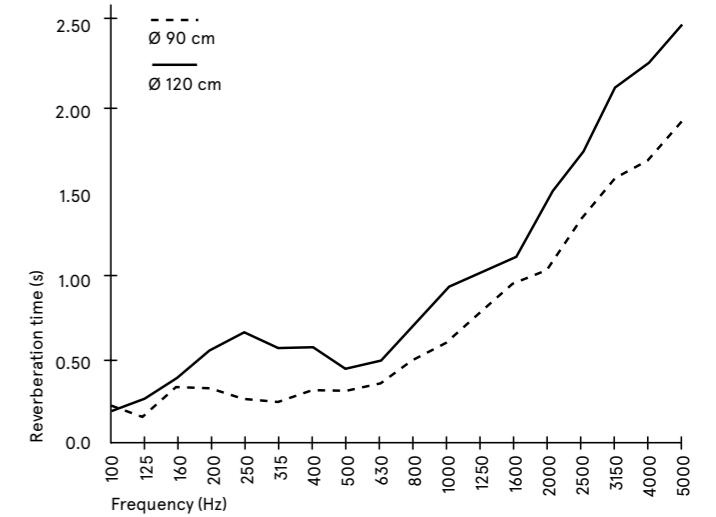

Spesso trascurato, l'inquinamento acustico è un fattore di disturbo che mina la serenità negli spazi di relax e la produttività nei luoghi di lavoro. Le nostre soluzioni catturano rumori e riverberi rendendo gli ambienti sani e confortevoli.

We have at heart the health and the wellbeing of the people every waking moment. Therefore, we have decided to project innovative and functional shapes of light, which combine to a perfect illumination high sound absorbing characteristics.

Often ignored, the acoustic pollution is a disturbing factor that threatens the serenity in our leisure spaces and productivity of workers. Our solutions catch the noises and reverberations making the spaces healthy and comfortable.

Prodotti in comfort acustico/
Sound absorbing products

Butterfly
Romano + Menegon

Assorbimento acustico / Sound absorption finishes

Determinazione dell'area di assorbimento acustico equivalente in camera riverberante secondo la norma UNI EN ISO 35 / Measurement of sound absorption in a reverberation room according to UNI EN ISO 354