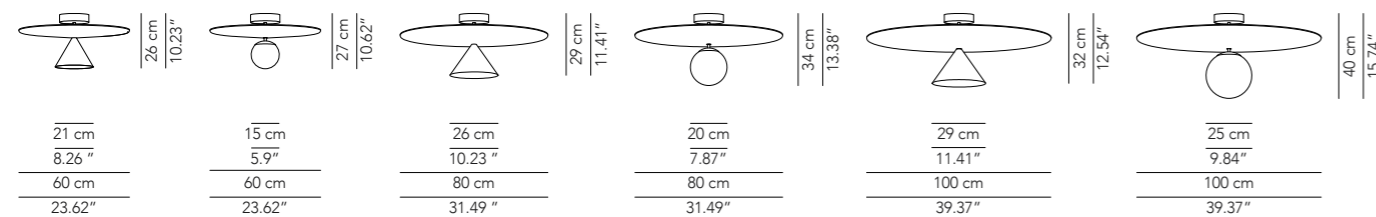

Lamp	Dimensions	Light source
Ceiling lamp Peggy 60	Ø 60 x 26 cm weight 6 kg	lamp type 1 x E27 + 3 x R7S max watt 1 x 42 W HES + 3 x 75 W R7S DIM
	Ø 60 x 26 cm weight 6 kg	lamp type 1 cob LED 15 W + linear LED modules 8 W luminous efficacy 3415 Lm light colour 2700 K DIM DALI - push DIM
Peggy 60 ball	Ø 60 x 27 cm weight 6 kg	lamp type 1 x G9 + 3 x R7S max watt 1 x 42 W HES + 3 x 75 W R7S DIM
Peggy 80	Ø 80 x 29 cm weight 8,5 kg	lamp type 1 x E27 + 3 x R7S max watt 1 x 42 W HES + 3 x 105 W R7S DIM
	Ø 80 x 29 cm weight 8,5 kg	lamp type 1 cob LED 15 W + linear LED modules 16 W luminous efficacy 4675 Lm light colour 2700 K DIM DALI - push DIM
Peggy 80 ball	Ø 80 x 34 cm weight 8,5 kg	lamp type 1 x E27 + 3 x R7S max watt 1 x 42 W HES + 3 x 105 W R7S DIM
Peggy 100	Ø 100 x 32 cm weight 12 kg	lamp type 1 x E27 + 3 x R7S max watt 1 x 42 W HES + 3 x 105 W R7S DIM
	Ø 100 x 32 cm weight 12 kg	lamp type 1 cob LED 15 W + linear LED modules 16 W luminous efficacy 4796 Lm light colour 2700 K DIM DALI - push DIM
Peggy 100 ball	Ø 100 x 40 cm weight 12 kg	lamp type 1 x E27 + 3 x R7S max watt 1 x 42 W HES + 3 x 105 W R7S DIM

Ceiling lamp