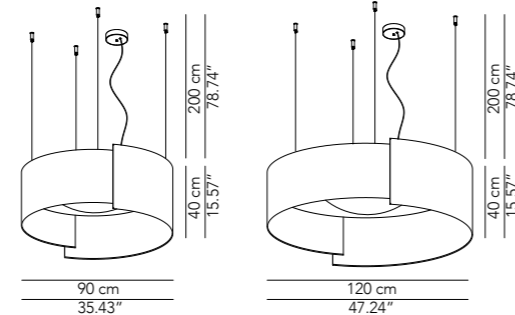

Lamp		Dimensions	Light source
Pendant lamp	Abc A	Ø 12 x 36 cm weight 1 kg	lamp type 1 x GU10 max watt 28 W HES DIM
	Abc B	Ø 17 x 29 cm weight 1 kg	lamp type 1 x GU10 max watt 28 W HES DIM
	Abc C	Ø 22 x 23 cm weight 1,5 kg	lamp type 1 x GU10 max watt 28 W HES DIM

Lamp		Dimensions	Light source
Pendant lamp	Alco 90	Ø 90 x 40 cm weight 23 kg	lamp type 1 LED module 23 W / 57 W luminous efficacy 3628 Lm / 8750 Lm light colour 2700 K DIM DALI - push DIM / TRIAC
	Alco 120	Ø 120 x 40 cm weight 36 kg	lamp type 1 LED module 23 W / 57 W luminous efficacy 3628 Lm / 8750 Lm light colour 2700 K DIM DALI - push DIM / TRIAC

ETL version

IP20

* on demand
** cable on measure

Dettaglio/
Detail

Dettaglio rosone CE/
CE ceiling rose
detail

Versione ETL/
ETL version

Lamp		Dimensions	Light source
Ceiling lamp	Alco 90	Ø 90 x 48 cm weight 23 kg	lamp type 1 LED module 23 W / 57 W luminous efficacy 3628 Lm / 8750 Lm light colour 2700 K DIM DALI - push DIM / TRIAC
	Alco 120	Ø 120 x 48 cm weight 36 kg	lamp type 1 LED module 23 W / 57 W luminous efficacy 3628 Lm / 8750 Lm light colour 2700 K DIM DALI - push DIM / TRIAC