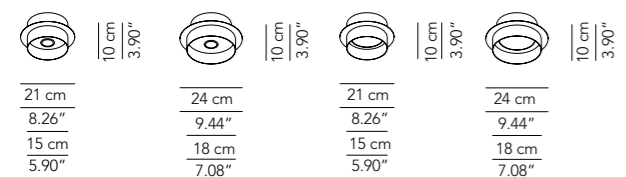

Ceiling lamp