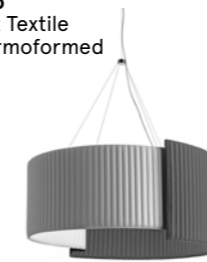

Alco
Soft Textile thermoformed