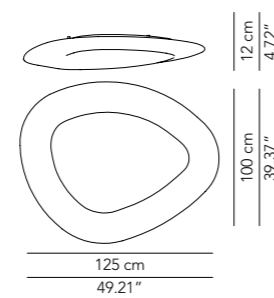

Ceiling-wall lamp