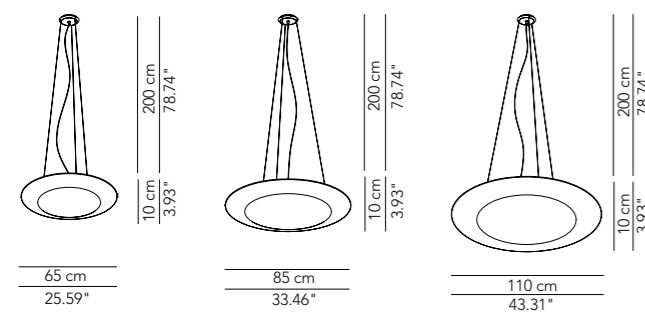

Lamp		Dimensions	Light source
Pendant lamp	Ring Tonda 65	Ø 65 x 10 cm weight 5 kg	lamp type 1 LED module 23 W luminous efficacy 3628 Lm light colour 2700 K DIM DALI - push DIM / TRIAC
	Ring Tonda 85	Ø 85 x 10 cm weight 7 kg	lamp type 1 LED module 57 W luminous efficacy 8750 Lm light colour 2700 K DIM DALI- push DIM / TRIAC
	Ring Tonda 110	Ø 110 x 10 cm weight 10 kg	lamp type 1 LED module 88,2 W luminous efficacy 12380 Lm light colour 2700 K DIM DALI- push DIM
Wall lamp / Ceiling lamp	Ring Tonda 65	Ø 65 x 12 cm weight 5 kg	lamp type 1 LED module 23 W luminous efficacy 3628 Lm light colour 2700 K DIM DALI - push DIM / TRIAC
	Ring Tonda 85	Ø 85 x 12 cm weight 7 kg	lamp type 1 LED module 57 W luminous efficacy 8750 Lm light colour 2700 K DIM DALI- push DIM / TRIAC
	Ring Tonda 110	Ø 110 x 12 cm weight 10 kg	lamp type 1 LED module 88,2 W luminous efficacy 12380 Lm light colour 2700 K DIM DALI- push DIM

Pendant lamp