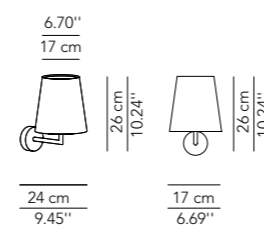

Lamp	Dimensions	Light source
Small table lamp	Ø 17 x 45 cm	lamp type 1 x E14 max watt 42 W HES DIM
Console lamp	Ø 17 x 55 cm	lamp type 1 x E14 max watt 42 W HES DIM
Office lamp	Ø 17 x 50 cm	lamp type 1 x E14 max watt 42 W HES DIM
Table lamp	Ø 24 x 68 cm	lamp type 1 x E27 max watt 52 W HES DIM
Reading lamp	Ø 24 x 150 cm	lamp type 1 x E27 max watt 52 W HES DIM
Floor lamp	Ø 30 x 180 cm	lamp type 1 x E27 max watt 70 W HES DIM
Wall lamp	Ø 17 x 24 x 26 cm weight 0,4 kg	lamp type 1 x E14 max watt 42 W HES DIM

Table lamp

Floor lamp

Wall lamp

Finishes

Body colours

White

Black

Nickel

Diffuser textiles

Cotton

Plissé

Plissé ribbon

Diffusore in tessuto,
struttura in metallo/
Fabric lampshade,
metal structure

IP20

* on demand