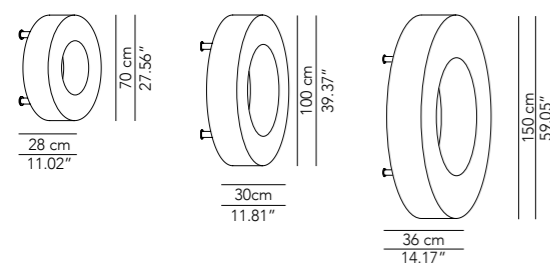

Lamp		Dimensions	Light source
Ceiling lamp / Wall lamp	Atollo 70	Ø 70 x 28 cm weight 15 kg	lamp type 6 x E27 max watt 6 x 42 W HES DIM
		Ø 70 x 28 cm weight 15 kg	lamp type strip LED 40 W luminous efficacy 7000 Lm light colour 3000 K DIM DALI - push DIM
	Atollo 100	Ø 100 x 30 cm weight 33 kg	lamp type 8 x E27 max watt 8 x 28 W HES DIM
		Ø 100 x 30 cm weight 33 kg	lamp type strip LED 55 W luminous efficacy 9300 Lm light colour 3000 K DIM DALI - push DIM
	Atollo 150	Ø 150 x 36 cm weight 53 kg	lamp type 12 x E27 max watt 12 x 28 W HES DIM
		Ø 150 x 36 cm weight 53 kg	lamp type strip LED 82 W luminous efficacy 14000 Lm light colour 3000 K DIM DALI - push DIM

Finishes

Colours

White

Diffusore
in polietilene,
struttura in metallo/
Diffuser in
polyethylene,
metal structure

Ceiling lamp

Wall lamp

IP31

* on demand