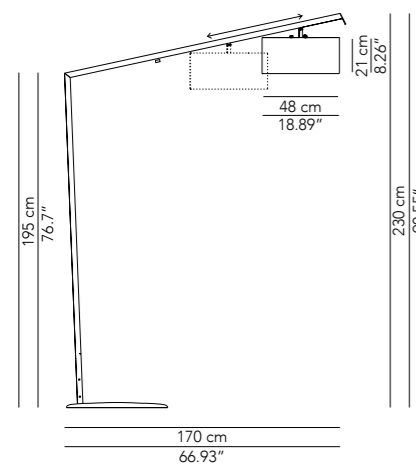

Lamp	Dimensions	Light source
Floor lamp	Ø 48 x 170 x 195 cm	lamp type 1 x E27 max watt 42 W HES

Finishes

Body colours

White

Black

Diffuser textiles

Washable

Diffusore in tessuto,
struttura in metallo/
Fabric lampshade,
metal structure

Metalli protetti
con trattamento
elettrolitico
e vernici a base
poliestere
a grande resistenza/
Metal parts
protected
with electrolytic
galvanizing
treatment and
resistant polyester
coating

IP44-55

* on demand

Floor lamp