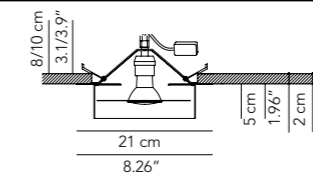

Recessed spotlight details

Recessed spotlight