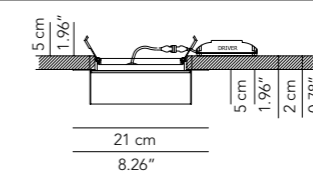

Recessed spotlight LED

Hammer 15 Foro Ø 13,5-15 cm
Hole Ø 13,5-15 cm

Hammer 18 Foro Ø 16-18 cm
Hole Ø 16-18 cm