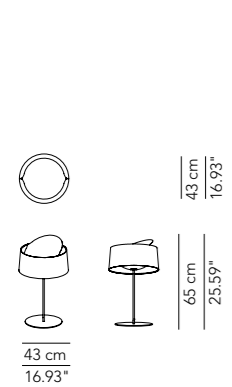

Lamp		Dimensions	Light source
Table lamp	Disk 43	Ø 43 x 65 cm	lamp type 1 x E27 max watt 70 W HES DIM
Reading lamp	Disk 43	Ø 43 x 155 cm	lamp type 1 x E27 max watt 70 W HES DIM
Floor lamp	Disk 53	Ø 53 x 172 cm	lamp type 2 x E27 max watt 2 x 70 W HES DIM

Table lamp