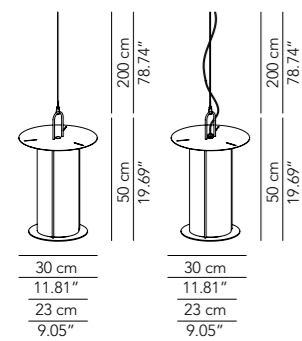

Pendant lamp