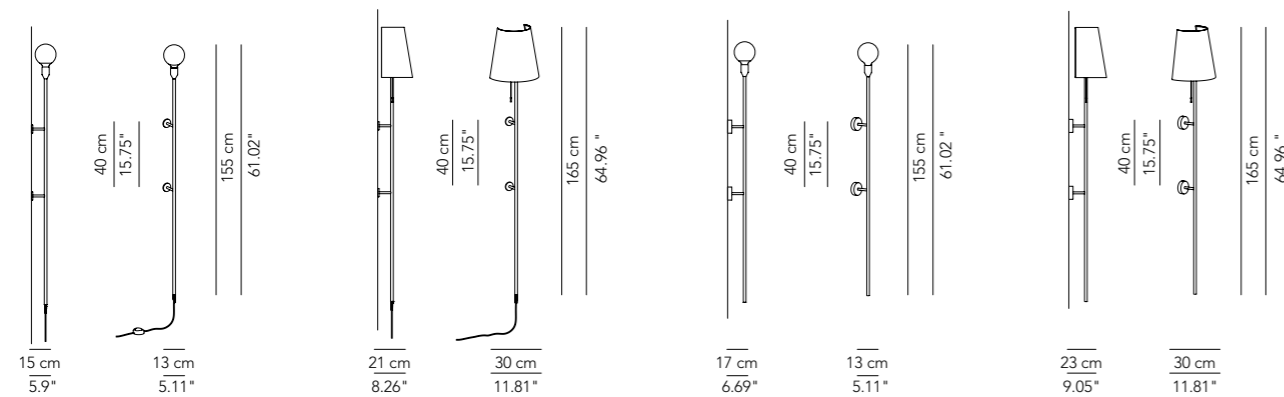

Lamp		Dimensions	Light source
Wall lamp with plug	Geco 155	13 x 15 x 155 weight 5 kg	lamp type 1 x E27 max watt 42 W HES DIM
	Geco 165	30 x 21 x 165 weight 5 kg	lamp type 1 x E27 max watt 42 W HES DIM
Wall lamp without plug	Geco 155	13x 17 x 155 weight 5 kg	lamp type 1 x E27 max watt 42 W HES DIM
	Geco 165	30 x 23 x 165 weight 5 kg	lamp type 1 x E27 max watt 42 W HES DIM

Wall lamp

Finishes

Body colours

White

Matt gold

Black

Brick

Lime

Blue China

Diffuser textiles

Cotton

Diffusore in tessuto, struttura in metallo/
Fabric lampshade, metal structure