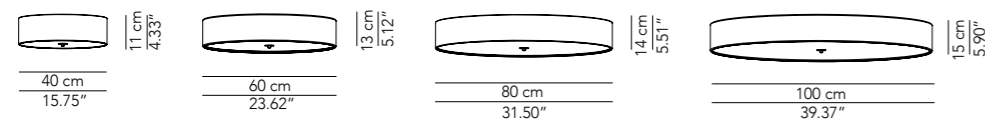

Lamp		Dimensions	Light source
Ceiling lamp / Wall lamp	Discovolante 40	Ø 40 x 11 cm weight 2 kg	lamp type 2 x E27 max watt 2 x 28 W HES DIM
		Ø 40 x 11 cm weight 2 kg	lamp type 1 LED module 18,7 W luminous efficacy 3000 Lm light colour 2700 K DIM DALI - push DIM / TRIAC
	Discovolante 60	Ø 60 x 13 cm weight 4 kg	lamp type 3 x E27 max watt 3 x 42 W HES DIM
		Ø 60 x 13 cm weight 4 kg	lamp type 1 LED module 23 W / 57 W luminous efficacy 3628 Lm / 8750 Lm light colour 2700 K DIM DALI - push DIM / TRIAC
Ceiling lamp	Discovolante 80	Ø 80 x 14 cm weight 5 kg	lamp type 4 x E27 max watt 4 x 42 W HES DIM
		Ø 80 x 14 cm weight 5 kg	lamp type 1 LED module 57 W / 88,2 W luminous efficacy 8750 Lm / 12380 Lm light colour 2700 K DIM DALI- push DIM / TRIAC
	Discovolante 100	Ø 100 x 15 cm weight 7 kg	lamp type 4 x E27 max watt 4 x 42 W HES DIM
		Ø 100 x 15 cm weight 7 kg	lamp type 1 LED module 57 W / 88,2 W luminous efficacy 8750 Lm / 12380 Lm light colour 2700 K DIM DALI- push DIM / TRIAC

Ceiling lamp