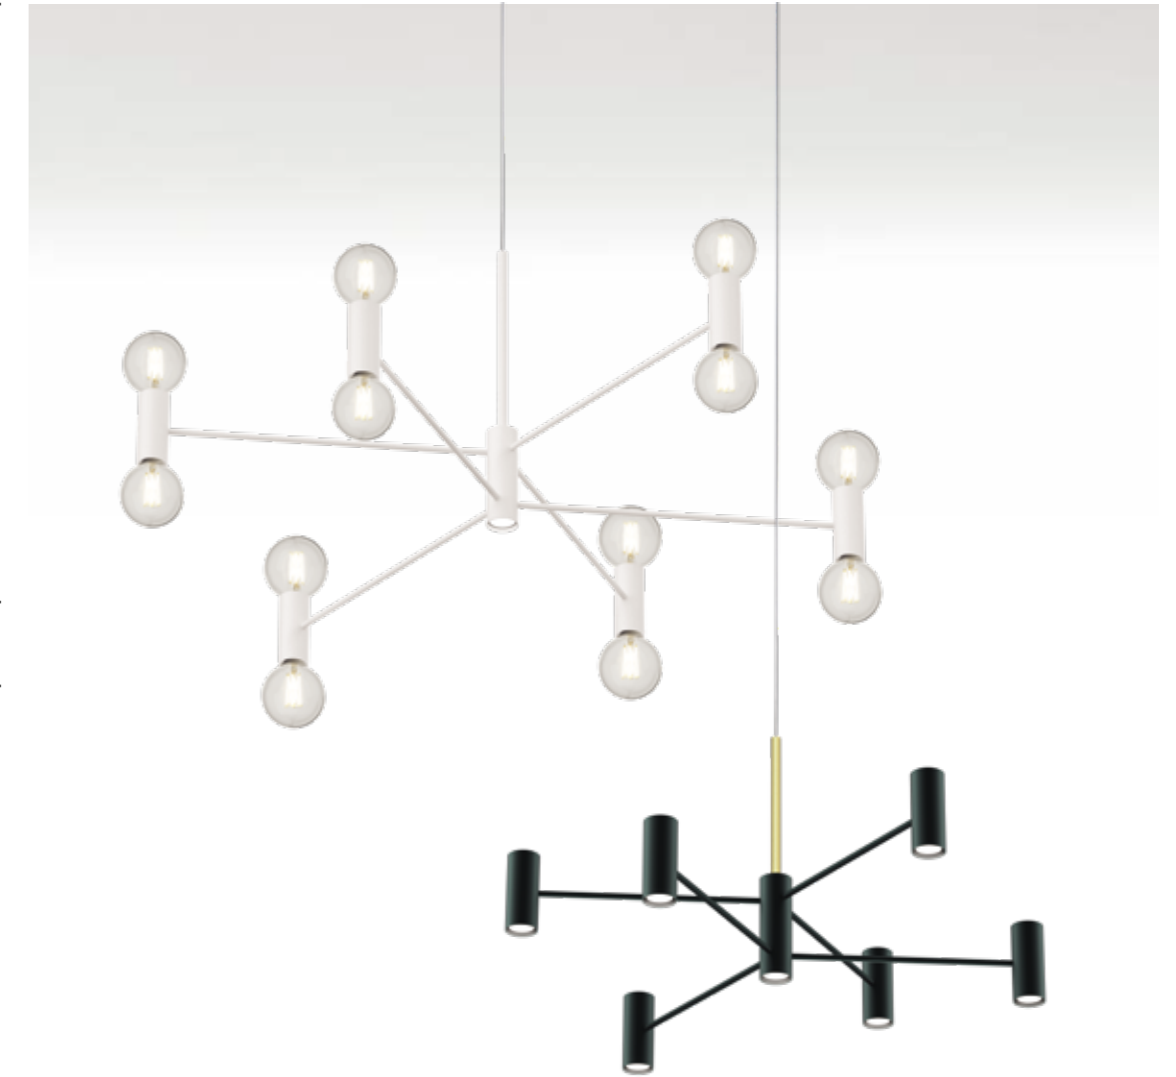

Lamp		Dimensions	Light source
Pendant lamp	Chandelier 100	Ø 107 x 76 cm weight 10 kg	lamp type 12 x E27 + 1 x GU10 max watt 12 x 42 W + 1 x 28 W HES DIM
		Ø 100 x 63 cm weight 10 kg	lamp type 13 x GU10 max watt 13 x 28 W HES DIM
	Chandelier 140	Ø 147 x 76 cm weight 12 kg	lamp type 12 x E27 + 1 x GU10 max watt 12 x 42 W + 1 x 28 W HES DIM
		Ø 140 x 63 cm weight 12 kg	lamp type 13 x GU10 max watt 13 x 28 W HES DIM

Finishes

Body colours

White

Black

Matt gold

Central rod (optional)

Gold

Lampada in metallo/
Metal structure

Biemissione/
Uplight
and downlight