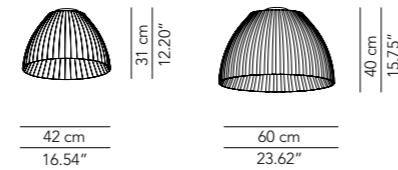

Ceiling lamp

Finishes

Body colours

White

Black

Copper

Chrome

Brass