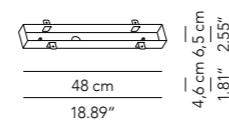

Kit recessed