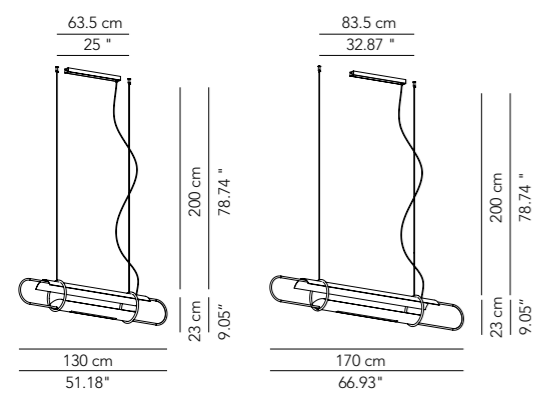

Pendant lamp

IP20

* on demand
** cable on measure