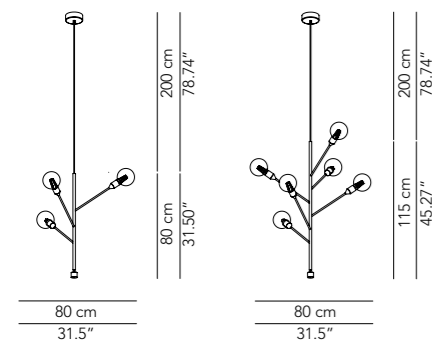

Lamp		Dimensions	Light source
Pendant lamp	Baobab 3	Ø 80 x 80 cm weight 2 kg	lamp type 3 x E27 max watt 3 x 42 W HES DIM
	Baobab 6	Ø 80 x 115 cm weight 3,5 kg	lamp type 6 x E27 max watt 6 x 42 W HES DIM

Pendant lamp