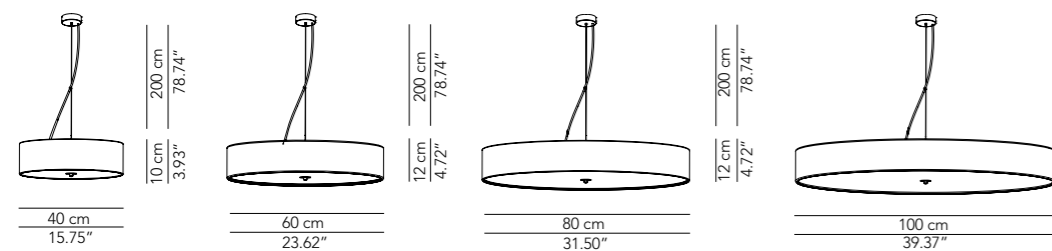

Lamp		Dimensions	Light source
Pendant lamp	Discovolante 40	Ø 40 x 10 cm weight 2 kg	lamp type 2 x E27 max watt 2 x 42 W HES DIM
		Ø 40 x 10 cm weight 2 kg	lamp type 1 LED module 18,7 W luminous efficacy 3000 Lm light colour 2700 K DIM DALI - push DIM / TRIAC
Discovolante 60	Discovolante 60	Ø 60 x 12 cm weight 4 kg	lamp type 3 x E27 max watt 3 x 42 W HES DIM
		Ø 60 x 12 cm weight 4 kg	lamp type 1 LED module 23 W / 57 W luminous efficacy 3628 Lm / 8750 Lm light colour 2700 K DIM DALI - push DIM / TRIAC
Discovolante 80	Discovolante 80	Ø 80 x 12 cm weight 5 kg	lamp type 4 x E27 max watt 4 x 42 W HES DIM
		Ø 80 x 12 cm weight 5 kg	lamp type 1 LED module 57 W / 88,2 W luminous efficacy 8750 Lm / 12380 Lm light colour 2700 K DIM DALI - push DIM / TRIAC
Discovolante 100	Discovolante 100	Ø 100 x 12 cm weight 7 kg	lamp type 4 x E27 max watt 4 x 42 W HES DIM
		Ø 100 x 12 cm weight 7 kg	lamp type 1 LED module 57 W / 88,2 W luminous efficacy 8750 Lm / 12380 Lm light colour 2700 K DIM DALI - push DIM / TRIAC

Pendant lamp