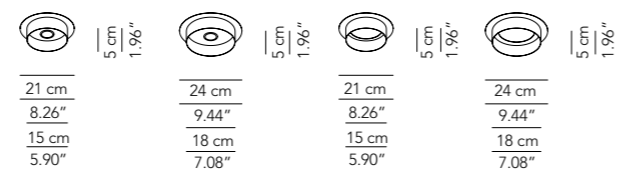

Recessed spotlight