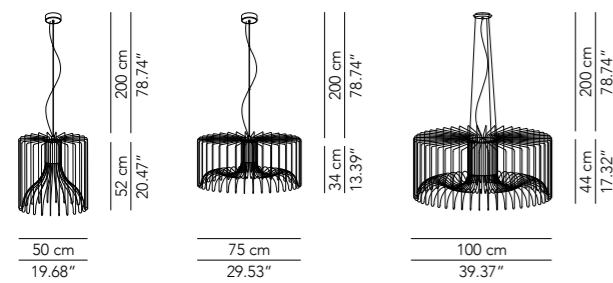

Lamp		Dimensions	Light source
Pendant lamp	Icaro 50	Ø 50 x 52 cm weight 6 kg	lamp type 1 x E27 max watt 42 W HES DIM
	Icaro 75	Ø 75 x 34 cm weight 10 kg	lamp type 1 x E27 max watt 42 W HES DIM
	Icaro 100	Ø 100 x 44 cm weight 20 kg	lamp type 1 x E27 max watt 70 W HES DIM
Floor lamp	Icaro 50	Ø 50 x 52 cm	lamp type 1 x E27 max watt x 42 W HES DIM
	Icaro 75	Ø 75 x 34 cm	lamp type 1 x E27 max watt 42 W HES DIM
	Icaro 100	Ø 100 x 44 cm	lamp type 1 x E27 max watt 70 W HES DIM

Pendant lamp