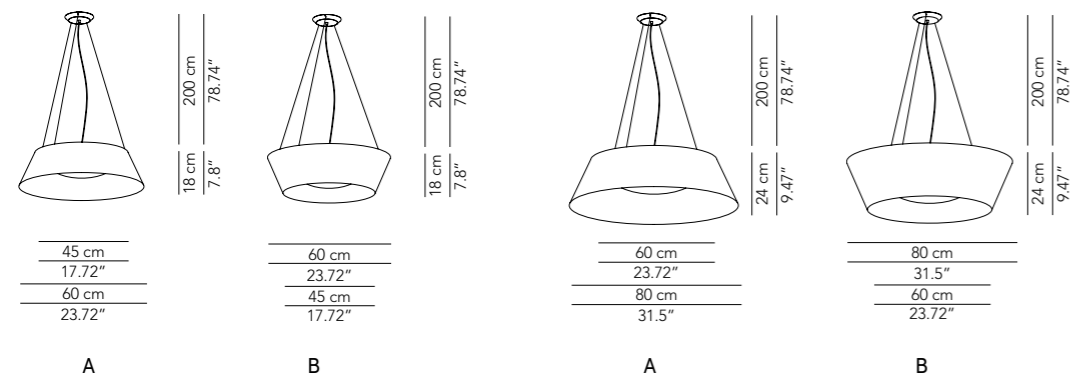

Pendant lamp

IP20

* on demand
** cable on measure