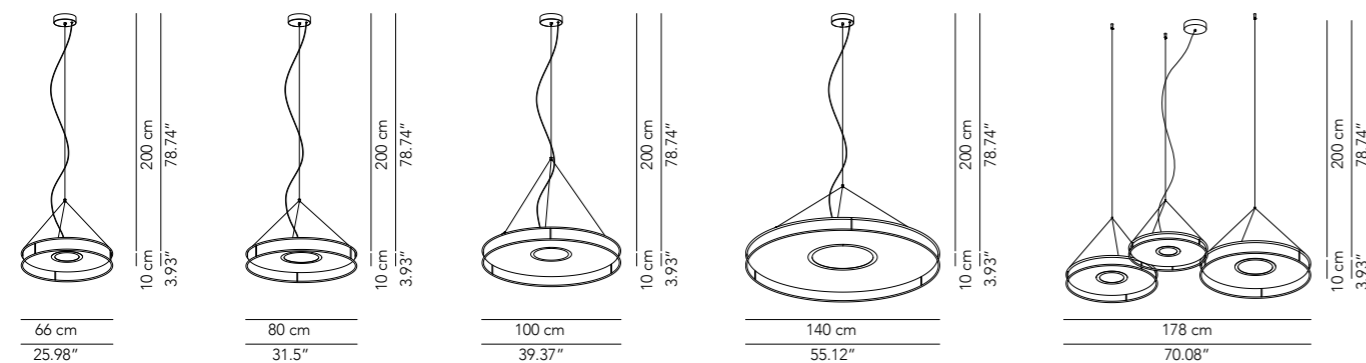

Lamp		Dimensions	Light source
Pendant lamp	Idea 66	Ø 66 x 10 cm weight 10 kg	lamp type 1 panel LED 18 W luminous efficacy 1660 Lm light colour 2800 K DIM DALI - push DIM
	Idea 80	Ø 80 x 10 cm weight 15 kg	lamp type 1 panel LED 24 W luminous efficacy 2150 Lm light colour 2800 K DIM DALI - push DIM
	Idea 100	Ø 100 x 10 cm weight 18 kg	lamp type 1 panel LED 24 W luminous efficacy 2150 Lm light colour 2800 K DIM DALI - push DIM
	Idea 140	Ø 140 x 10 cm weight 25 kg	lamp type 1 panel LED 30 W luminous efficacy 2400 Lm light colour 2800 K DIM DALI - push DIM
Pendant lamp	Idea 180 composition	Ø 180 x 105 x 10 cm weight 30 kg	lamp type 3 panel LED 12 W + 18 W + 24 W luminous efficacy 4920 Lm light colour 2800 K DIM DALI - push DIM

Pendant lamp