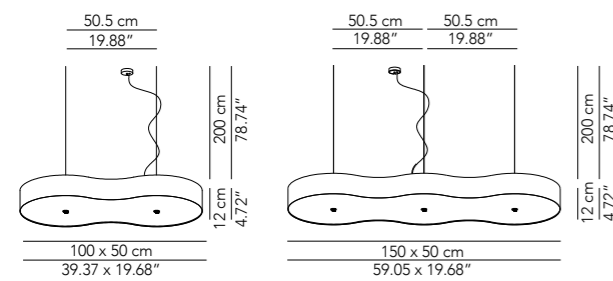

Lamp		Dimensions	Light source
Pendant lamp	Ottovolante 100	100 x 50 x 12 cm weight 8 kg	lamp type 6 x E27 max watt 6 x 42 W HES DIM
		100 x 50 x 12 cm weight 8 kg	lamp type 2 LED modules 18,7 W luminous efficacy 6000 Lm light colour 2700 K DIM DALI - push DIM / TRIAC
	Ottovolante 150	150 x 50 x 12 cm weight 11 kg	lamp type 8 x E27 max watt 8 x 42 W HES DIM
		150 x 50 x 12 cm weight 11 kg	lamp type 3 LED modules 18,7 W luminous efficacy 9000 Lm light colour 2700 K DIM DALI - push DIM / TRIAC
Ceiling lamp	Ottovolante 100	100 x 50 x 13 cm weight 8 kg	lamp type 6 x E27 max watt 6 x 42 W HES DIM
		100 x 50 x 13 cm weight 8 kg	lamp type 2 LED modules 18,7 W luminous efficacy 6000 Lm light colour 2700 K DIM DALI - push DIM / TRIAC
	Ottovolante 150	150 x 50 x 13 cm weight 11 kg	lamp type 8 x E27 max watt 8 x 42 W HES DIM
		150 x 50 x 13 cm weight 11 kg	lamp type 3 LED modules 18,7 W luminous efficacy 9000 Lm light colour 2700 K DIM DALI - push DIM / TRIAC

Pendant lamp