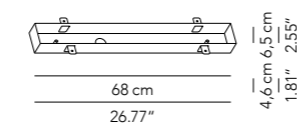

Kit recessed