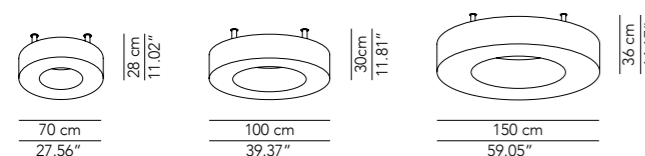

Ceiling lamp