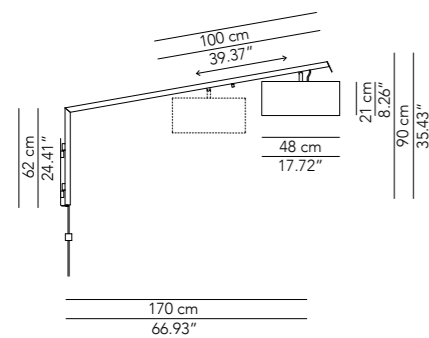

Lamp	Dimensions	Light source
Wall lamp Angelica 170	Ø 48 x 170 x 90 cm weight 7 kg	lamp type 1 x E27 max watt 42 W HES

Finishes

Body colours

White

Black

Diffuser textiles

Washable

Diffusore in tessuto,
struttura in metallo/
Fabric lampshade,
metal structure

Metalli protetti
con trattamento
elettrolitico e
vernici a base
poliestere
a grande resistenza/
Metal parts
protected
with electrolytic
galvanizing
treatment and
resistant polyester
coating

Wall lamp

Accessory
for wall fixing

Rotation of the arm

IP 44-55

* on demand