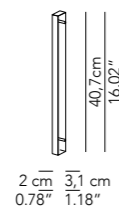

Accessory
for wall fixing