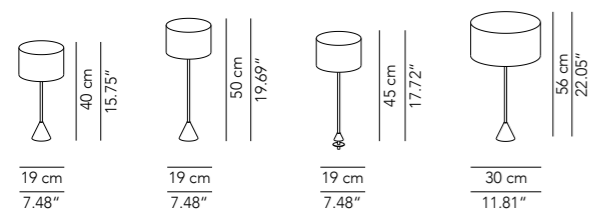

Lamp	Dimensions	Light source
Pendant lamp	Ø 19 x 12 cm weight 0,3 kg	lamp type 1 x E14 max watt 42 W HES DIM
	Ø 34 x 16 cm weight 0,5 kg	lamp type 1 x E27 max watt 52 W HES DIM
	Ø 43 x 20 cm weight 1 kg	lamp type 1 x E27 max watt 70 W HES DIM
Small table lamp	Ø 19 x 40 cm	lamp type 1 x E14 max watt 42 W HES DIM
Console lamp	Ø 19 x 50 cm	lamp type 1 x E14 max watt 42 W HES DIM
Office lamp	Ø 19 x 45 cm	lamp type 1 x E14 max watt 42 W HES DIM
Table lamp	Ø 30 x 56 cm	lamp type 1 x E27 max watt 52 W HES DIM

Table lamp