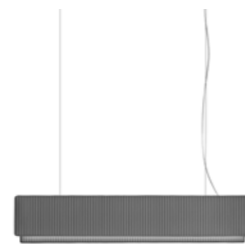

Prodotti in comfort acustico/
Sound absorbing products

Alco
Roberto Paoli

Butterfly
Romano + Menegon

Circus
ModoLuce R&D

Idea
Paolo Grasselli

Peggy
BMB Progetti

Righello
Arturo Bellese

Assorbimento acustico / Sound absorption finishes