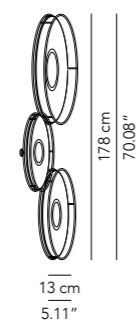

Composition