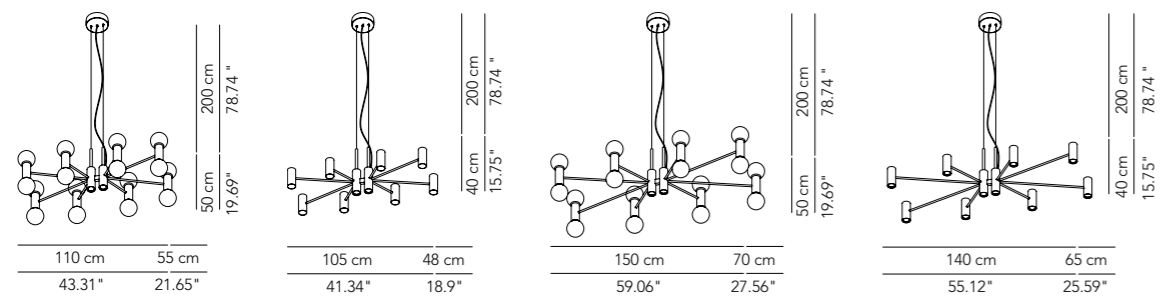

Pendant lamp

IP20

* on demand

** cable on measure

White

Matt gold

Black

Dettaglio rosone/
Ceiling rose detail