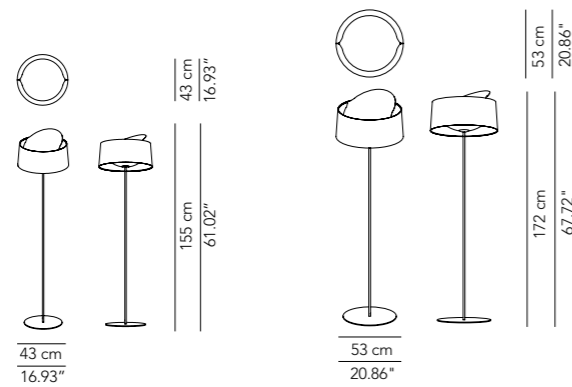

Lamp		Dimensions	Light source
Table lamp	Disk 43	Ø 43 x 65 cm	lamp type 1 x E27 max watt 70 W HES DIM
Reading lamp	Disk 43	Ø 43 x 155 cm	lamp type 1 x E27 max watt 70 W HES DIM
Floor lamp	Disk 53	Ø 53 x 172 cm	lamp type 2 x E27 max watt 2 x 70 W HES DIM

Floor lamp

Finishes

Body colours

White

Black

Diffuser textiles

Cotton

Kvadrat

Washable

Wool*

Diffusore in tessuto,
struttura in metallo/
Fabric lampshade,
metal structure

IP20

* on demand