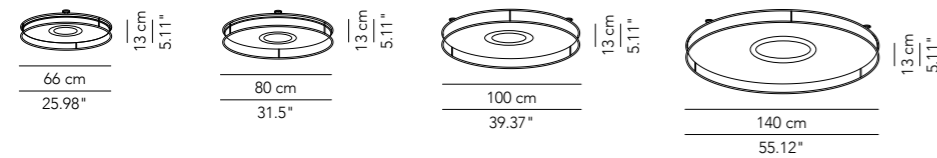

Lamp		Dimensions	Light source
Ceiling lamp / Wall lamp	Idea 66	Ø 66 x 13 cm weight 10 kg	lamp type 1 panel LED 18 W luminous efficacy 1660 Lm light colour 2800 K DIM DALI - push DIM
	Idea 80	Ø 80 x 13 cm weight 15 kg	lamp type 1 panel LED 24 W luminous efficacy 2150 Lm light colour 2800 K DIM DALI - push DIM
	Idea 100	Ø 100 x 13 cm weight 18 kg	lamp type 1 panel LED 24 W luminous efficacy 2150 Lm light colour 2800 K DIM DALI - push DIM
	Idea 140	Ø 140 x 13 cm weight 25 kg	lamp type 1 panel LED 30 W luminous efficacy 2400 Lm light colour 2800 K DIM DALI - push DIM
Ceiling lamp/ Wall lamp	Idea 180 composition	Ø 180 x 105 x 13 cm weight 30 kg	lamp type 3 panel LED 12 W + 18 W + 24 W luminous efficacy 4920 Lm light colour 2800 K DIM DALI - push DIM

Ceiling lamp

Composition

Wall lamp