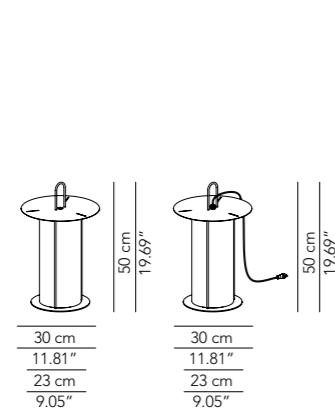

Lamp		Dimensions	Light source
Pendant lamp	Diogene	Ø 30 x 50 cm weight 3,5 kg	lamp type 1 x E27 max watt 70 W HES DIM
		Ø 30 x 50 cm weight 3,5 kg	lamp type 1 kit LED 6,4 W rechargeable luminous efficacy 600 Lm light colour warm light DIM remote control included (autonomy 10 hours)
Floor lamp	Diogene	Ø 30 x 50 cm weight 3,5 kg	lamp type 1 x E27 max watt 70 W HES DIM
		Ø 30 x 50 cm weight 3,5 kg	lamp type 1 kit LED 6,4 W rechargeable luminous efficacy 600 Lm light colour warm light DIM remote control included (autonomy 10 hours)

Finishes

Colours

White

Graphite

Rust

Struttura in metallo,
diffusore in PC/
Metal structure,
diffuser in PC

Metalli protetti
con trattamento
elettrolitico e
vernici a base
poliestere
a grande resistenza/
Metal parts
protected
with electrolytic
galvanizing
treatment and
resistant polyester
coating

Pendant lamp

Table lamp

IP44-65

** cable on measure

Incluso/
Included