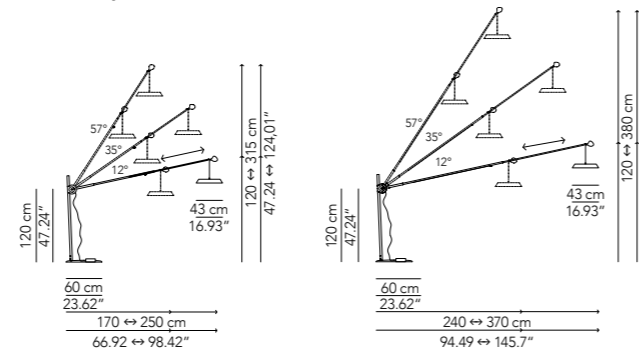

Floor lamp

IP44/55