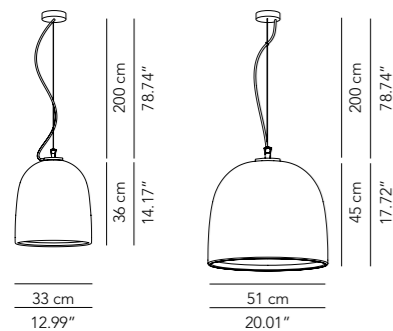

Lamp		Dimensions	Light source
Pendant lamp	Campanone 33	Ø 33 x 36 cm weight 3,5 kg	lamp type 1 x E27 max watt 42 W HES DIM
	Campanone 51	Ø 51 x 45 cm weight 5 kg	lamp type 1 x E27 max watt 70 W HES DIM
Floor lamp	Campanone 33	Ø 33 x 36 cm weight 2,5 kg	lamp type 1 x E27 max watt 42 W HES DIM
		Ø 33 x 36 cm weight 2,5 kg	lamp type 1 kit LED 6,4 W rechargeable luminous efficacy 600 Lm light colour warm light DIM remote control included (autonomy 10 hours)
	Campanone 51	Ø 51 x 45 cm weight 4 kg	lamp type 1 x E27 max watt 70 W HES DIM
		Ø 51 x 45 cm weight 4 kg	lamp type 1 kit LED 6,4 W rechargeable luminous efficacy 600 Lm light colour warm light DIM remote control included (autonomy 10 hours)

Pendant lamp