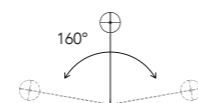

Rotation of the arm