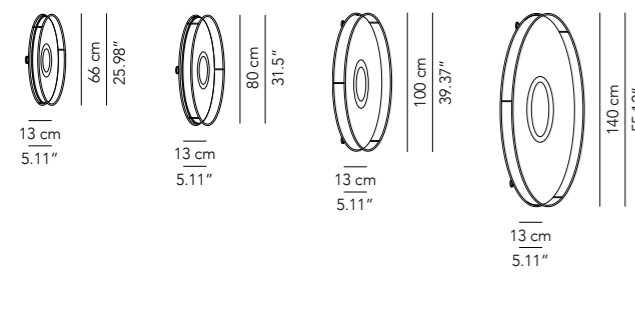

Composition

Anti-glare accessory

Finishes

Body colours

White

Graphite

Diffuser textiles

Lycra

Struttura
in metallo, dischi
in tessuto lycra/
Metal structure,
lycra fabric disks

Luce diretta/
Direct light