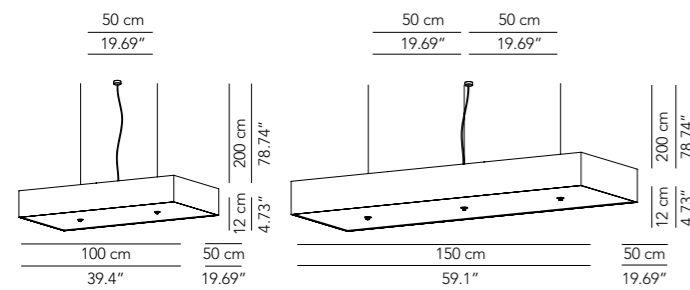

Pendant lamp