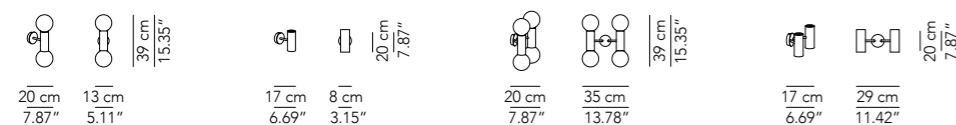

Wall lamp

Finishes

Body colours

White

Black

Matt gold