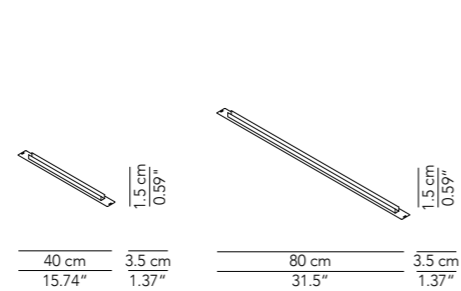

Joint bracket

Finishes

Body colours

White

Black