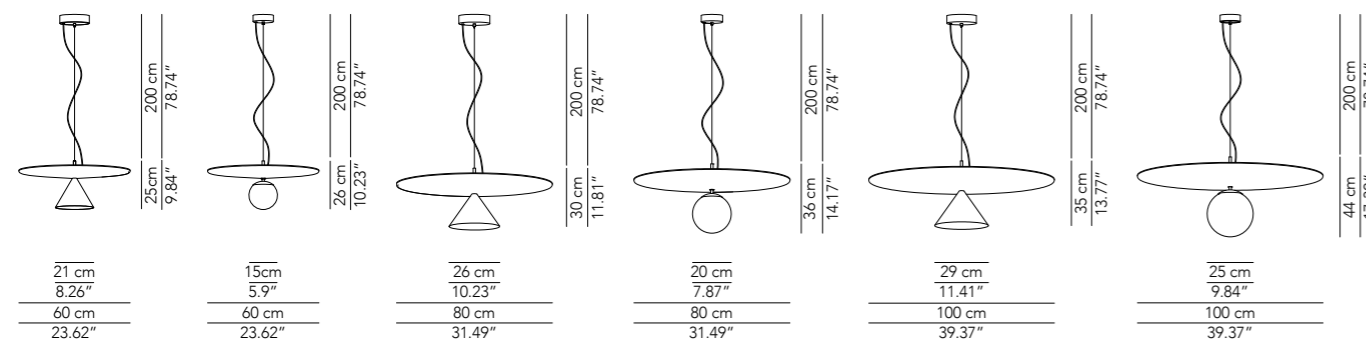

Lamp	Dimensions	Light source
Pendant lamp Peggy 60	Ø 60 x 25 cm weight 6 kg	lamp type 1 x E27 + 3 x R7S max watt 42 W HES + 3 x 75 W R7S DIM
	Ø 60 x 25 cm weight 6 kg	lamp type 1 cob LED 15 W + linear LED modules 8 W luminous efficacy 3415 Lm light colour 2700 K DIM DALI - push DIM
Peggy 60 ball	Ø 60 x 26 cm weight 6 kg	lamp type 1 x G9 + 3 x R7S max watt 42 W HES + 3 x 75 W R7S DIM
Peggy 80	Ø 80 x 30 cm weight 8,5 kg	lamp type 1 x E27 + 3 x R7S max watt 1 x 42 W HES + 3 x 105 W R7S DIM
	Ø 80 x 30 cm weight 8,5 kg	lamp type 1 cob LED 15 W + linear LED modules 16 W luminous efficacy 4675 Lm light colour 2700 K DIM DALI - push DIM
Peggy 80 ball	Ø 80 x 36 cm weight 8,5 kg	lamp type 1 x E27 + 3 x R7S max watt 1 x 42 W HES + 3 x 105 W R7S DIM
Peggy 100	Ø 100 x 35 cm weight 12 kg	lamp type 1 x E27 + 3 x R7S max watt 42 W HES + 3 x 105 W R7S DIM
	Ø 100 x 35 cm weight 12 kg	lamp type 1 cob LED 15 W + linear LED modules 16 W luminous efficacy 4796 Lm light colour 2700 K DIM DALI - push DIM
Peggy 100 ball	Ø 100 x 44 cm weight 12 kg	lamp type 1 x E27 + 3 x R7S max watt 42 W HES + 3 x 105 W R7S DIM

Pendant lamp