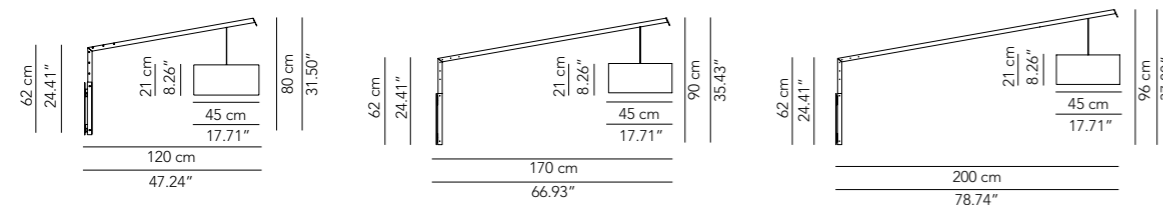

Lamp	Dimensions	Light source
Wall lamp Angelica 120	Ø 45 x 120 x 80 cm weight 2,5 kg	lamp type 1 x E27 max watt 70 W HES DIM
Angelica 170	Ø 45 x 170 x 90 cm weight 3 kg	lamp type 1 x E27 max watt 70 W HES DIM
Angelica 200	Ø 45 x 200 x 96 cm weight 3,5 kg	lamp type 1 x E27 max watt 70 W HES DIM

Wall lamp