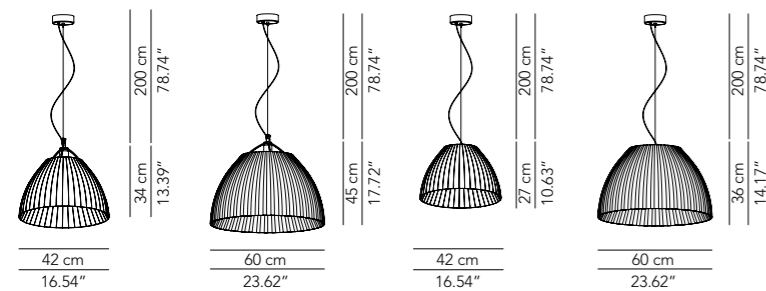

Lamp		Dimensions	Light source
Pendant lamp	Olivia 42	Ø 42 x 34 cm weight 3 kg	lamp type 1 x E27 max watt 70 W HES DIM
		Ø 42 x 27 cm weight 3 kg	lamp type 1 panel LED 12 W luminous efficacy 1110 Lm light colour 2800 K DIM DALI - push DIM / TRIAC
	Olivia 60	Ø 60 x 45 cm weight 6 kg	lamp type 1 x E27 max watt 70 W HES DIM
		Ø 60 x 36 cm weight 6 kg	lamp type 1 panel LED 24 W luminous efficacy 2150 Lm light colour 2800 K DIM DALI - push DIM / TRIAC
Ceiling lamp	Olivia 42	Ø 42 x 31 cm weight 5 kg	lamp type 1 x E27 max watt 42 W HES DIM
		Ø 42 x 31 cm weight 5 kg	lamp type 1 panel LED 12 W luminous efficacy 1110 Lm light colour 2800 K DIM DALI - push DIM / TRIAC
	Olivia 60	Ø 60 x 40 cm weight 10 kg	lamp type 1 x E27 max watt 70 W HES DIM
		Ø 60 x 40 cm weight 10 kg	lamp type 1 panel LED 24 W luminous efficacy 2150 Lm light colour 2800 K DIM DALI - push DIM / TRIAC

Pendant lamp

Ceiling lamp

Finishes

Body colours

White

Black

Copper

Chrome

Brass