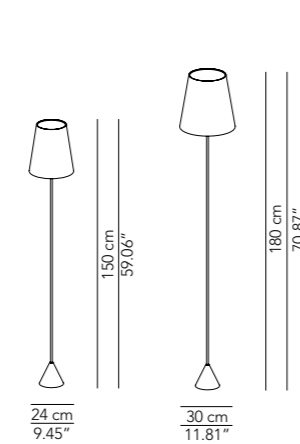

Lamp	Dimensions	Light source
Small table lamp	Ø 17 x 45 cm	lamp type 1 x E14 max watt 42 W HES DIM
Console lamp	Ø 17 x 55 cm	lamp type 1 x E14 max watt 42 W HES DIM
Office lamp	Ø 17 x 50 cm	lamp type 1 x E14 max watt 42 W HES DIM
Table lamp	Ø 24 x 68 cm	lamp type 1 x E27 max watt 52 W HES DIM
Reading lamp	Ø 24 x 150 cm	lamp type 1 x E27 max watt 52 W HES DIM
Floor lamp	Ø 30 x 180 cm	lamp type 1 x E27 max watt 70 W HES DIM
Wall lamp	Ø 17 x 24 x 26 cm weight 0,4 kg	lamp type 1 x E14 max watt 42 W HES DIM

Table lamp

Floor lamp

Wall lamp

Finishes

Body colours

White

Black

Nickel

Diffuser textiles

Cotton

Plissé

Plissé ribbon

Diffusore in tessuto,
struttura in metallo/
Fabric lampshade,
metal structure

IP20

* on demand