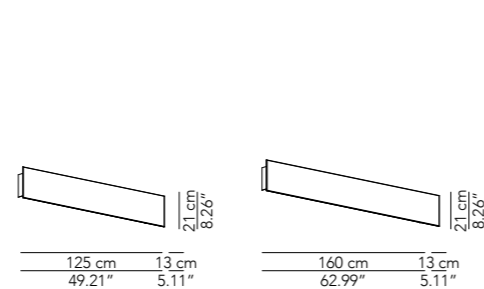

Lamp		Dimensions	Light source
Pendant lamp	Righello 125	125 x 18 x 21 cm weight 5 kg	lamp type linear LED modules 48 W luminous efficacy 7600 Lm light colour 3000 K DIM DALI - push DIM
	Righello 160	160 x 18 x 21 cm weight 8 kg	lamp type linear LED modules 56 W luminous efficacy 8960 Lm light colour 3000 K DIM DALI - push DIM
Wall lamp	Righello 125	125 x 13 x 21 cm weight 4 kg	lamp type linear LED modules 48 W luminous efficacy 7600 Lm light colour 3000 K DIM DALI - push DIM
	Righello 160	160 x 13 x 21 cm weight 7 kg	lamp type linear LED modules 56 W luminous efficacy 8960 Lm light colour 3000 K DIM DALI - push DIM

Pendant lamp

Wall lamp

Finishes

Body colours

Grey

Diffuser textile

Soft Textile

Wool

Diffusore in tessuto,
struttura in metallo/
Fabric lampshade,
metal structure

Biemissione/
Uplight and downlight

IP20

* on demand

** cable on measure