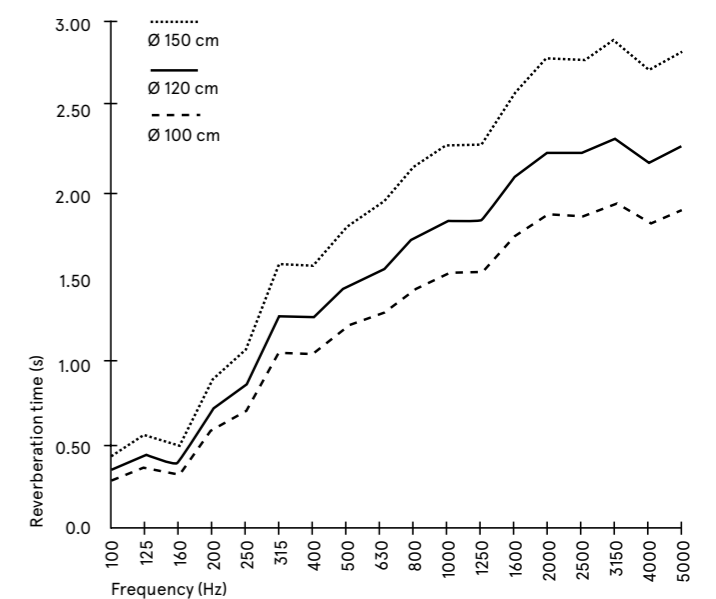

ENJOY THE SILENCE

Abbiamo a cuore la salute e il benessere delle persone in ogni momento della giornata. Per questo abbiamo deciso di progettare forme di luce innovative e funzionali che, a una perfetta illuminazione, uniscono elevate prestazioni di fonoassorbimento.

Spesso trascurato, l'inquinamento acustico è un fattore di disturbo che mina la serenità negli spazi di relax e la produttività nei luoghi di lavoro. Le nostre soluzioni catturano rumori e riverberi rendendo gli ambienti sani e confortevoli.

We have at heart the health and the wellbeing of the people every waking moment. Therefore, we have decided to project innovative and functional shapes of light, which combine to a perfect illumination high sound absorbing characteristics.

Often ignored, the acoustic pollution is a disturbing factor that threatens the serenity in our leisure spaces and productivity of workers. Our solutions catch the noises and reverberations making the spaces healthy and comfortable.

Prodotti in comfort acustico/
Sound absorbing products

Butterfly
Romano + Menegon

Assorbimento acustico / Sound absorption finishes

Determinazione dell'area di assorbimento acustico equivalente in camera riverberante secondo la norma UNI EN ISO 35 / Measurement of sound absorption in a reverberation room according to UNI EN ISO 354