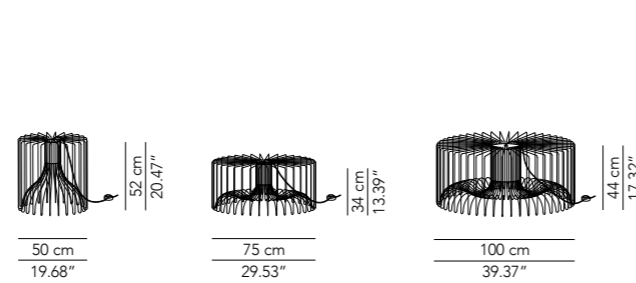

Lamp		Dimensions	Light source
Pendant lamp	Icaro 50	Ø 50 x 52 cm weight 6 kg	lamp type 1 x E27 max watt 42 W HES DIM
	Icaro 75	Ø 75 x 34 cm weight 10 kg	lamp type 1 x E27 max watt 42 W HES DIM
	Icaro 100	Ø 100 x 44 cm weight 20 kg	lamp type 1 x E27 max watt 70 W HES DIM
Floor lamp	Icaro 50	Ø 50 x 52 cm	lamp type 1 x E27 max watt x 42 W HES DIM
	Icaro 75	Ø 75 x 34 cm	lamp type 1 x E27 max watt 42 W HES DIM
	Icaro 100	Ø 100 x 44 cm	lamp type 1 x E27 max watt 70 W HES DIM

Pendant lamp

Floor lamp

Finishes

Body colours

White

Black

Cover textile

Washable

Lampada in metallo/
Metal structure

Metalli protetti con
primer anticorrosivo
e vernici a base
poliestere a grande
resistenza/
Metal parts
protected with
anticorrosive
primer and resistant
polyester coating

IP44/IP64

** cable on measure