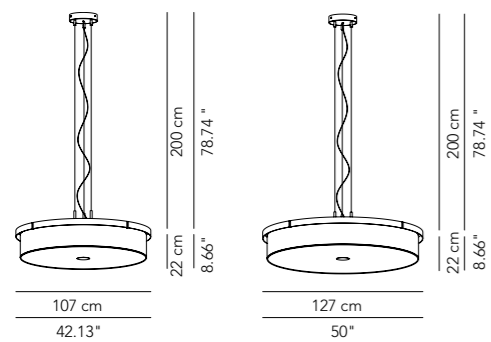

Pendant lamp

IP20

* on demand
** cable on measure