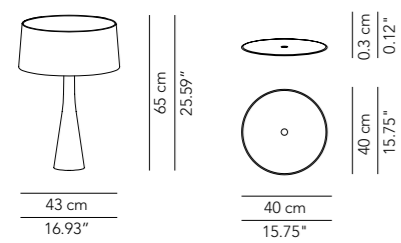

Lamp	Dimensions	Light source
Table lamp	Ø 43 x 65 cm	lamp type 1 x E27 max watt 70 W HES DIM

Finishes

Body colours

Natural grey

Raw hemp

Diffuser textiles

Cotton

Kvadrat

Plissé

Wool

Diffusore in tessuto,
base in cemento/
Fabric lampshade,
concrete base

Table lamp

IP20

* on demand

I possibili microfori sulla base dipendono dall'artigianalità che rende unico il pezzo/The micro holes present on the base depend on the hand-made manufacturing

Dettaglio disco/
Disk detail