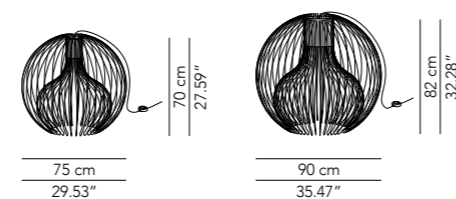

Lamp		Dimensions	Light source
Pendant lamp	Icaro Ball 50	Ø 50 x 48 cm weight 6 kg	lamp type 1 x E27 max watt 42 W HES DIM
	Icaro Ball 60	Ø 60 x 57 cm weight 10 kg	lamp type 1 x E27 max watt 42 W HES DIM
	Icaro Ball 75	Ø 75 x 70 cm weight 15 kg	lamp type 1 x E27 max watt 42 W HES DIM
	Icaro Ball 90	Ø 90 x 82 cm weight 25 kg	lamp type 1 x E27 max watt 70 W HES DIM
Floor lamp	Icaro Ball 75	Ø 75 x 70 cm	lamp type 1 x E27 max watt 42 W HES DIM
	Icaro Ball 90	Ø 90 x 82 cm	lamp type 1 x E27 max watt 70 W HES DIM

Pendant lamp

Floor lamp

Finishes

Body colours

White

Black

Cover textile

Washable

Lampada in metallo/
Metal structure

Metalli protetti con
primer anticorrosivo
e vernici a base
poliestere a grande
resistenza/
Metal parts
protected with
anticorrosive
primer and resistant
polyester coating

IP44/IP64

** cable on measure