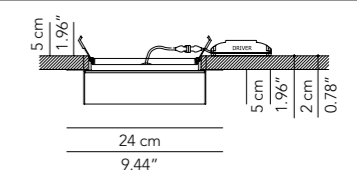

Recessed spotlight LED

Hammer 15 Foro Ø 13,5-15 cm
Hole Ø 13,5-15 cm

Hammer 18 Foro Ø 16-18 cm
Hole Ø 16-18 cm