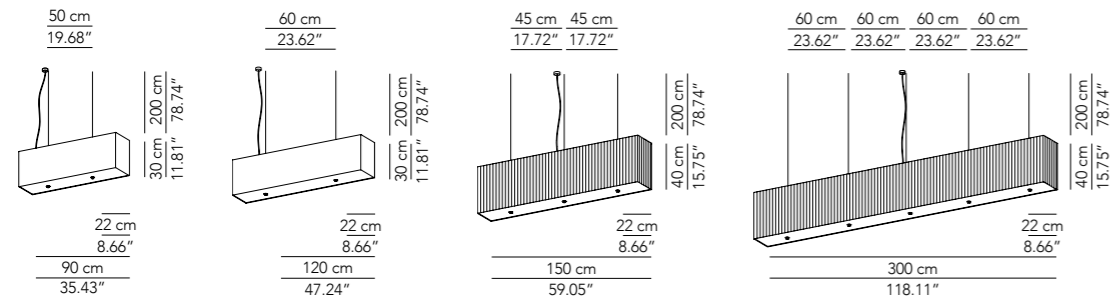

Lamp	Dimensions	Light source
Pendant lamp	Rettangolo 90 90 x 22 x 30 cm weight 4 kg	lamp type 3 x E27 max watt 3 x 42 W HES DIM
	Rettangolo 120 120 x 22 x 30 cm weight 4,5 kg	lamp type 4 x E27 max watt 4 x 42 W HES DIM
	Rettangolo 150 150 x 22 x 40 cm weight 10 kg	lamp type 6 x E27 max watt 6 x 52 W HES DIM
	Rettangolo 300 300 x 22 x 40 cm weight 25 kg	lamp type 12 x E27 max watt 12 x 52 W HES DIM
Wall lamp	Rettangolo 25 x 24 25 x 13 x 24 cm weight 0,2 kg	lamp type 1 x E27 max watt 28 W HES DIM
	Rettangolo 40 40 x 13 x 25 cm weight 0,5 kg	lamp type 1 x E27 / 2 x E27 max watt 42 W HES / 2 x 42 W HES DIM
	Rettangolo 25 25 x 13 x 40 cm weight 0,5 kg	lamp type 1 x E27 / 2 x E27 max watt 42 W HES / 2 x 42 W HES DIM
	Rettangolo 40 x 40 40 x 13 x 40 cm weight 0,5 kg	lamp type 2 x E27 max watt 2 x 42 W HES DIM
	Rettangolo 30 30 x 13 x 60 cm weight 1 kg	lamp type 2 x E27 max watt 2 x 42 W HES DIM
	Rettangolo 160 160 x 13 x 25 cm weight 5 kg	lamp type 6 x E27 max watt 6 x 42 W HES DIM
	160 x 13 x 25 cm weight 5 kg	lamp type linear led modules 41 W max watt 6962 Lm light colour 3000 K DIM DALI - push DIM

Pendant lamp