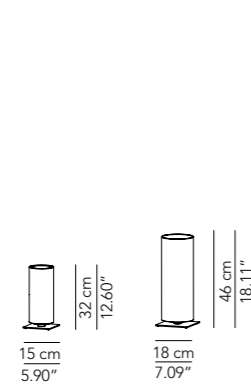

Lamp	Dimensions	Light source
Pendant lamp	Lost 25 Ø 25 x 130 cm weight 5 Kg	lamp type 1 x E27 / 6 x E27 max watt 1 x 105 W HES / 6 x 28 W HES DIM
	Lost 40 Ø 40 x 160 cm weight 8 Kg	lamp type 7 x E27 max watt 7 x 42 W HES DIM
	Ø 40 x 200 cm weight 8 Kg	lamp type 7 x E27 max watt 7 x 42 W HES DIM
Small table lamp	Ø 15 x 32 cm	lamp type 1 x E14 max watt 28 W HES DIM
Table lamp	Ø 18 x 46 cm	lamp type 1 x E27 max watt 42 W HES DIM
Floor lamp	Ø 30 x 175 cm	lamp type 6 x E27 max watt 6 x 28 W HES DIM

Table lamp

Finishes

Diffuser textiles

Cotton

Diffusore in tessuto,
struttura in metallo/
Fabric lampshade,
metal structure

IP20

* on demand
** cable on measure