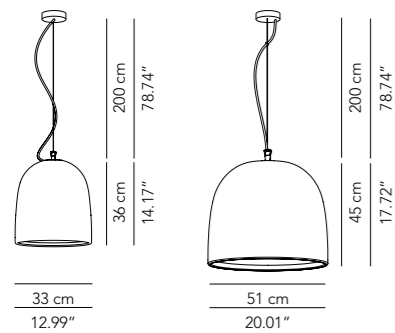

Pendant lamp

IP31

* on demand

** cable on measure