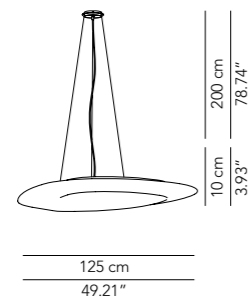

Lamp	Ring	Dimensions	Light source
Pendant lamp	Ring 85	85 x 67 x 10 cm weight 7 kg	lamp type 1 LED module 23 W luminous efficacy 3628 Lm light colour 2700 K DIM DALI - push DIM / TRIAC
	Ring 125	125 x 100 x 10 cm weight 10 kg	lamp type 1 LED module 88,2 W luminous efficacy 12380 Lm light colour 2700 K DIM DALI - push DIM
Wall lamp / Ceiling lamp	Ring 85	85 x 67 x 12 cm weight 7 kg	lamp type 1 LED module 23 W luminous efficacy 3628 Lm light colour 2700 K DIM DALI - push DIM / TRIAC
	Ring 125	125 x 100 x 12 cm weight 9 kg	lamp type 1 LED module 88,2 W luminous efficacy 12380 Lm light colour 2700 K DIM DALI- push DIM

Pendant lamp