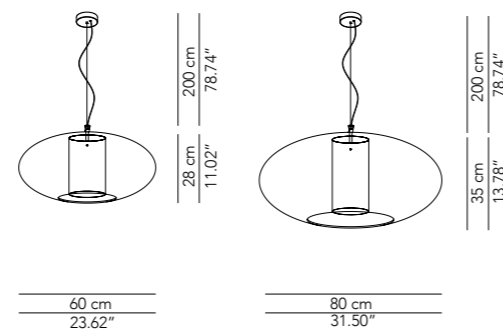

Lamp		Dimensions	Light source
Pendant lamp	Bolla 40	Ø 40 x 36 cm weight 3 kg	lamp type 1 x E27 max watt 42 W HES DIM
	Bolla 50	Ø 50 x 46 cm weight 3,5 kg	lamp type 1 x E27 max watt 42 W HES DIM
	Bolla 60	Ø 60 x 56 cm weight 6 kg	lamp type 1 x E27 max watt 42 W HES DIM
	Ellisse 60	Ø 60 x 28 cm weight 3 kg	lamp type 1 x E27 max watt 42 W HES DIM
	Ellisse 80	Ø 80 x 35 cm weight 5 kg	lamp type 1 x E27 max watt 42 W HES DIM

Pendant lamp
Bolla

Ellisse

Finishes

Cylinder PC

Opal

Orange

Red

Cylinder textiles

Cotton

Plissé

Plissé ribbon

Washable

Wool*

Diffusore in PMMA trasparente, cilindro in PC o tessuto/
Diffuser in transparent PMMA, cylinder in PC or fabric

IP20

* on demand
** cable on measure