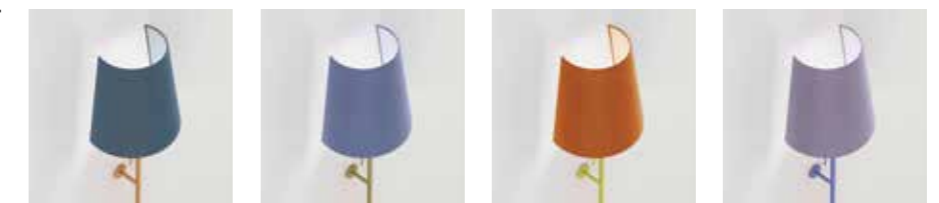

IP20

Abbinamenti cromatici consigliati/
Suggested colour matching

* on demand