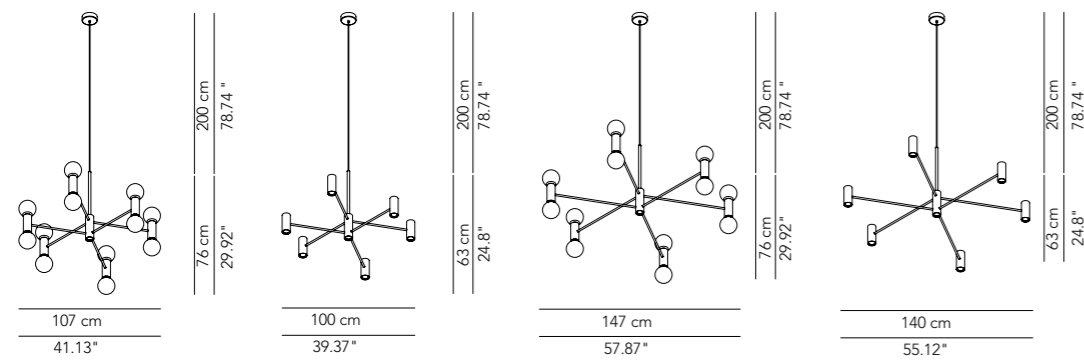

Pendant lamp

IP20

* on demand
** cable on measure

White

Matt gold

Black

Dettaglio rosone/
Ceiling rose detail

Dettaglio asta
dorata/
Gold rod detail