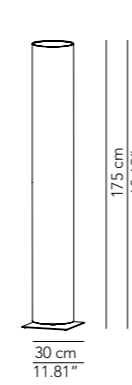

Lamp	Dimensions	Light source
Pendant lamp	Lost 25 Ø 25 x 130 cm weight 5 Kg	lamp type 1 x E27 / 6 x E27 max watt 1 x 105 W HES / 6 x 28 W HES DIM
	Lost 40 Ø 40 x 160 cm weight 8 Kg	lamp type 7 x E27 max watt 7 x 42 W HES DIM
	Ø 40 x 200 cm weight 8 Kg	lamp type 7 x E27 max watt 7 x 42 W HES DIM
Small table lamp	Ø 15 x 32 cm	lamp type 1 x E14 max watt 28 W HES DIM
Table lamp	Ø 18 x 46 cm	lamp type 1 x E27 max watt 42 W HES DIM
Floor lamp	Ø 30 x 175 cm	lamp type 6 x E27 max watt 6 x 28 W HES DIM

Floor lamp

Finishes

Diffuser textiles

Cotton

Diffusore in tessuto,
struttura in metallo/
Fabric lampshade,
metal structure

IP20

* on demand
** cable on measure