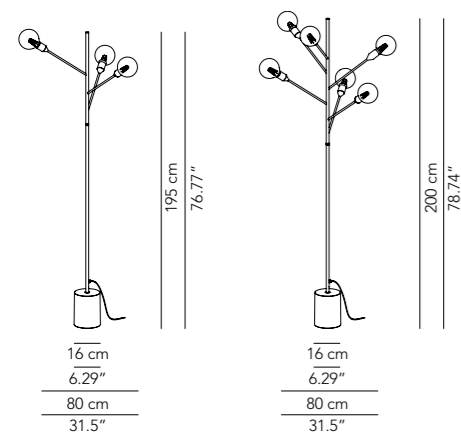

Lamp		Dimensions	Light source
Floor lamp	Baobab 3	Ø 80 x 195 cm	lamp type 3 x E27 max watt 3 x 42 W HES DIM
	Baobab 6	Ø 80 x 200 cm	lamp type 6 x E27 max watt 6 x 42 W HES DIM

Finishes

Colours

White

Lead grey

Matt gold

Caramel

Lampada in metallo,
base in cemento/
Metal structure,
concrete base

Floor lamp

IP20

* on demand