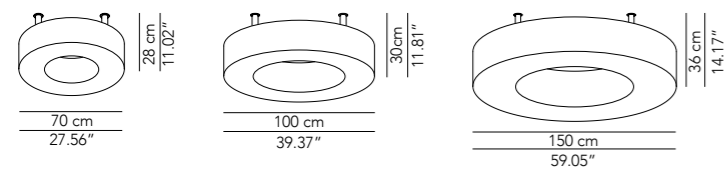

Ceiling lamp