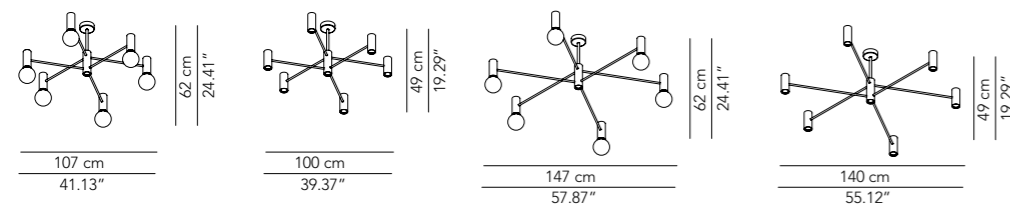

Lamp		Dimensions	Light source
Ceiling lamp	Chandelier 100	Ø 107 x 62 cm weight 10 kg	lamp type 6 x E27 + 7 x GU10 max watt 6 x 42 W + 7 x 28 W HES DIM
		Ø 100 x 49 cm weight 10 kg	lamp type 13 x GU10 max watt 13 x 28 W HES DIM
	Chandelier 140	Ø 147 x 62 cm weight 12 kg	lamp type 6 x E27 + 7 x GU10 max watt 6 x 42 W + 7 x 28 W HES DIM
		Ø 140 x 49 cm weight 12 kg	lamp type 13 x GU10 max watt 13 x 28 W HES DIM
Wall lamp	Chandelier	13 x 20 x 39 cm weight 1 kg	lamp type 2 x E27 max watt 2 x 42 W HES DIM
		8 x 17 x 20 cm weight 1 kg	lamp type 2 x GU10 max watt 2 x 28 W HES DIM
	35 x 20 x 39 cm weight 2 kg	lamp type 4 x E27 max watt 4 x 42 W HES DIM	
	29 x 17 x 20 cm weight 2 kg	lamp type 4 x GU10 max watt 4 x 28 W HES DIM	

Ceiling lamp