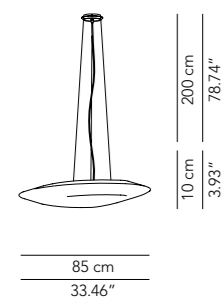

Lamp	Ring	Dimensions	Light source
Pendant lamp	Ring 85	85 x 67 x 10 cm weight 7 kg	lamp type 1 LED module 23 W luminous efficacy 3628 Lm light colour 2700 K DIM DALI - push DIM / TRIAC
	Ring 125	125 x 100 x 10 cm weight 10 kg	lamp type 1 LED module 88,2 W luminous efficacy 12380 Lm light colour 2700 K DIM DALI - push DIM
Wall lamp / Ceiling lamp	Ring 85	85 x 67 x 12 cm weight 7 kg	lamp type 1 LED module 23 W luminous efficacy 3628 Lm light colour 2700 K DIM DALI - push DIM / TRIAC
	Ring 125	125 x 100 x 12 cm weight 9 kg	lamp type 1 LED module 88,2 W luminous efficacy 12380 Lm light colour 2700 K DIM DALI- push DIM

Pendant lamp