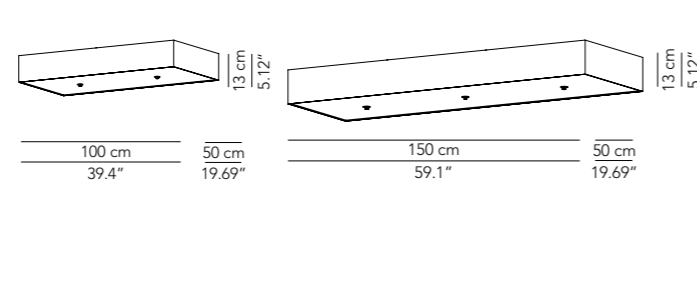

Ceiling lamp

IP20

* on demand

** cable on measure