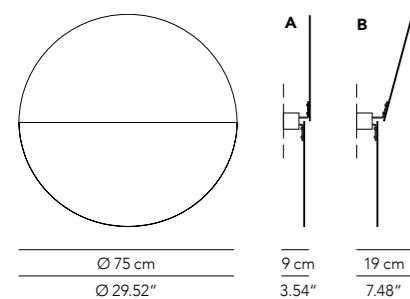

Lamp	Dimensions	Light source
Wall lamp Butterfly 54	Ø 54 x 9 cm weight 8 kg	lamp type linear LED modules 19,8 W luminous efficacy 3420 Lm light colour 3000 K DIM DALI - push DIM
Butterfly 75	Ø 75 x 9 cm weight 10 kg	lamp type linear LED modules 29,8 W luminous efficacy 5132 Lm light colour 3000 K DIM DALI - push DIM

Finishes

Body colours

White

Lead grey

Matt gold

Diffuser textiles

Wool

Struttura in metallo
o tessuto in comfort
acustico/
Metal structure
or acoustic comfort
fabric diffuser

Doppia possibilità
di installazione in
fase di montaggio/
Two possible
settings upon
installation

Wall lamp

Recessed

Kit recessed

IP20

* on demand