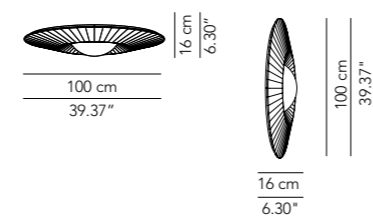

Ceiling-wall lamp