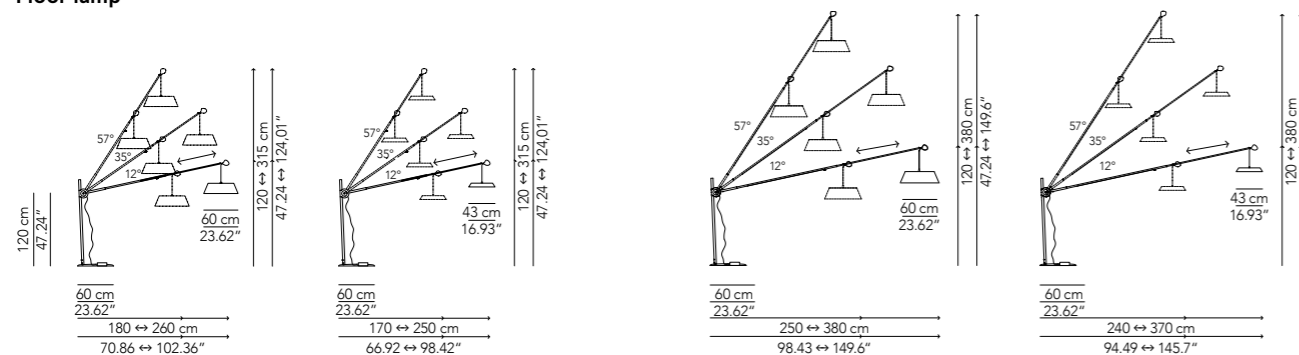

Floor lamp

Finishes

Body colours

White

Black

Lime

Blue China

Diffuser textile

Cotton

Washable

Wool*

Lampada in metallo,
diffusore in tessuto
o alluminio/
Metal structure,
fabric or aluminium
diffuser