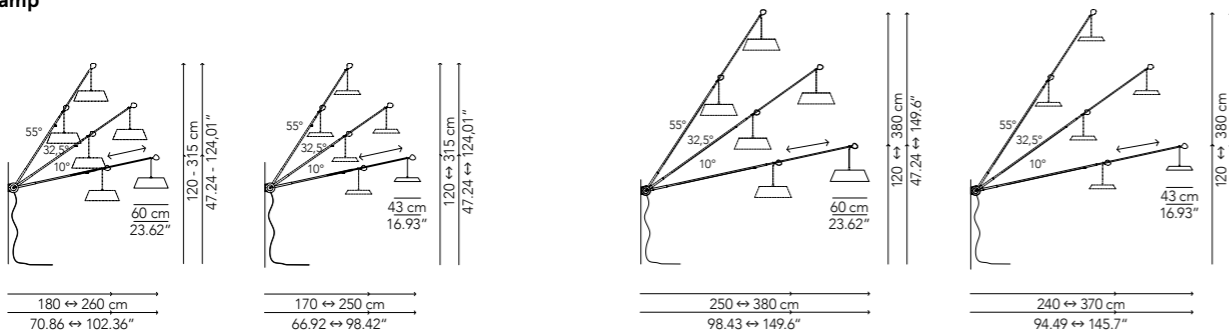

Lamp		Dimensions	Light source
Wall lamp	Sestante small	Ø 60 x 180 ↔ 260 cm weight 20 kg	lamp type 1 x E27 max watt 70 W HES DIM
		Ø 43 x 170 ↔ 250 cm weight 20 kg	lamp type 1 LED module 16,2 W luminous efficacy 2400 Lm light colour 3000 K DIM
	Sestante	Ø 60 x 250 ↔ 380 cm weight 20 kg	lamp type 1 x E27 max watt 70 W HES DIM
		Ø 43 x 240 ↔ 370 cm weight 20 kg	lamp type 1 LED module 16,2 W luminous efficacy 2400 Lm light colour 3000 K DIM
Floor lamp	Sestante small	Ø 60 x 180 ↔ 260 cm	lamp type 1 x E27 max watt 70 W HES DIM
		Ø 43 x 170 ↔ 250 cm	lamp type 1 LED module 16,2 W luminous efficacy 2400 Lm light colour 3000 K DIM
	Sestante	Ø 60 x 250 ↔ 380 cm	lamp type 1 x E27 max watt 70 W HES DIM
		Ø 43 x 240 ↔ 370 cm	lamp type 1 LED module 16,2 W luminous efficacy 2400 Lm light colour 3000 K DIM

Wall lamp