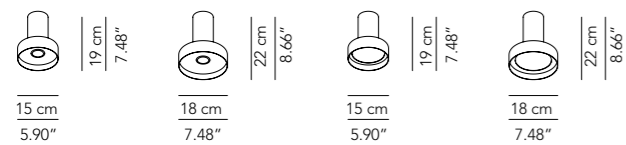

Lamp		Dimensions	Light source	
Spotlight	Hammer 15	Ø 15 x 19 cm weight 1 kg	lamp type 1 x GU10 max watt 20 W	DIM
		Ø 15 x 19 cm weight 1 kg	lamp type 1 panel LED 9 W luminous efficacy 830 Lm light colour 2800 K	DIM DALI - push DIM / TRIAC
	Hammer 18	Ø 18 x 22 cm weight 1,5 kg	lamp type 1 x GU10 max watt 20 W HES	DIM
		Ø 18 x 22 cm weight 1,5 kg	lamp type 1 panel LED 12 W luminous efficacy 1110 Lm light colour 2800 K	DIM DALI - push DIM / TRIAC
Ceiling lamp	Hammer 15	Ø 15/21 x 10 cm weight 1 kg	lamp type 1 x GU10 max watt 20 W HES	DIM
		Ø 15/21 x 10 cm weight 1 kg	lamp type 1 panel LED 9 W luminous efficacy 830 Lm light colour 2800 K	DIM DALI - push DIM / TRIAC
	Hammer 18	Ø 18/24 x 10 cm weight 1,5 kg	lamp type 1 x GU10 max watt 20 W HES	DIM
		Ø 18/24 x 10 cm weight 1,5 kg	lamp type 1 panel LED 12 W luminous efficacy 1110 Lm light colour 2800 K	DIM DALI - push DIM / TRIAC
Recessed spotlight	Hammer 15	Ø 15 / 21 x 5 cm weight 1 kg	lamp type 1 x GU10 max watt 20 W HES	DIM
		Ø 15 / 21 x 5 cm weight 1 kg	lamp type 1 panel LED 9 W luminous efficacy 830 Lm light colour 2800 K	DIM DALI - push DIM / TRIAC
	Hammer 18	Ø 18 / 24 x 5 cm weight 1,5 kg	lamp type 1 x GU10 max watt 20 W HES	DIM
		Ø 18 / 24 x 5 cm weight 1,5 kg	lamp type 1 panel LED 12 W luminous efficacy 1110 Lm light colour 2800 K	DIM DALI - push DIM / TRIAC

Spotlight