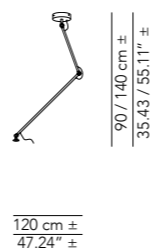

Jointed arm