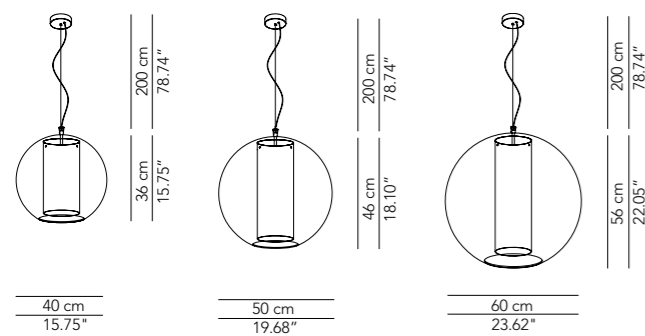

Lamp		Dimensions	Light source
Pendant lamp	Bolla 40	Ø 40 x 36 cm weight 3 kg	lamp type 1 x E27 max watt 42 W HES DIM
	Bolla 50	Ø 50 x 46 cm weight 3,5 kg	lamp type 1 x E27 max watt 42 W HES DIM
	Bolla 60	Ø 60 x 56 cm weight 6 kg	lamp type 1 x E27 max watt 42 W HES DIM
	Ellisse 60	Ø 60 x 28 cm weight 3 kg	lamp type 1 x E27 max watt 42 W HES DIM
	Ellisse 80	Ø 80 x 35 cm weight 5 kg	lamp type 1 x E27 max watt 42 W HES DIM

Pendant lamp
Bolla