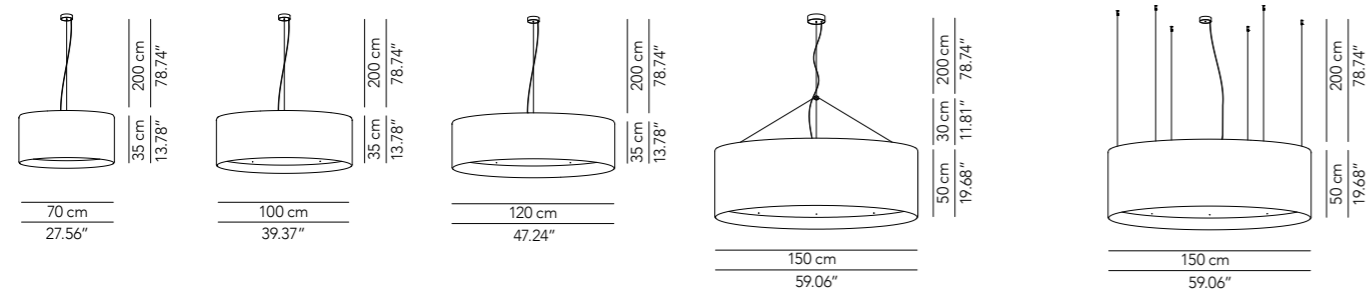

Lamp		Dimensions	Light source
Pendant lamp	Circus 70	Ø 70 x 35 cm weight 4 kg	lamp type 1 x E27 / 3 x E27 max watt 1 x 70 W HES / 3 x 70 W HES DIM
		Ø 70 x 35 cm weight 4 kg	lamp type 1 LED module 23 W luminous efficacy 3628 Lm light colour 2700 K DIM DALI - push DIM / TRIAC
	Circus 100	Ø 100 x 35 cm weight 9 kg	lamp type 4 x E27 max watt 4 x 105 W HES DIM
		Ø 100 x 35 cm weight 9 kg	lamp type 1 LED module 23 W / 57 W luminous efficacy 3628 Lm / 8750 Lm light colour 2700 K DIM DALI - push DIM / TRIAC
	Circus 120	Ø 120 x 35 cm weight 17 kg	lamp type 4 x E27 max watt 4 x 105 W HES DIM
		Ø 120 x 35 cm weight 17 kg	lamp type 1 LED module 23 W / 88,2 W luminous efficacy 3628 Lm / 12380 Lm light colour 2700 K DIM DALI - push DIM / TRIAC
	Circus 150	Ø 150 x 50 cm weight 30 kg	lamp type 6 x E27 max watt 6 x 105 W HES DIM
		Ø 150 x 50 cm weight 30 kg	lamp type 1 LED module 88,2 W luminous efficacy 12380 Lm light colour 2700 K DIM DALI - push DIM

Pendant lamp