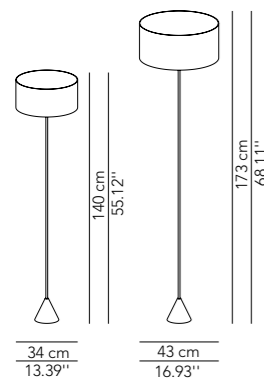

Lamp	Dimensions	Light source
Reading lamp	Ø 34 x 140 cm	lamp type 1 x E27 max watt 70 W HES DIM
Floor lamp	Ø 43 x 173 cm	lamp type 1 x E27 max watt 105 W HES DIM
Wall lamp	Ø 19 x 21 cm weight 0,5 kg	lamp type 1 x E14 max watt 42 W HES DIM

Floor lamp

Wall lamp

Finishes

Body colours

White

Black

Nickel

Diffuser textiles

Cotton

Washable

Wool

Diffusore in tessuto,
struttura in metallo/
Fabric lampshade,
metal structure