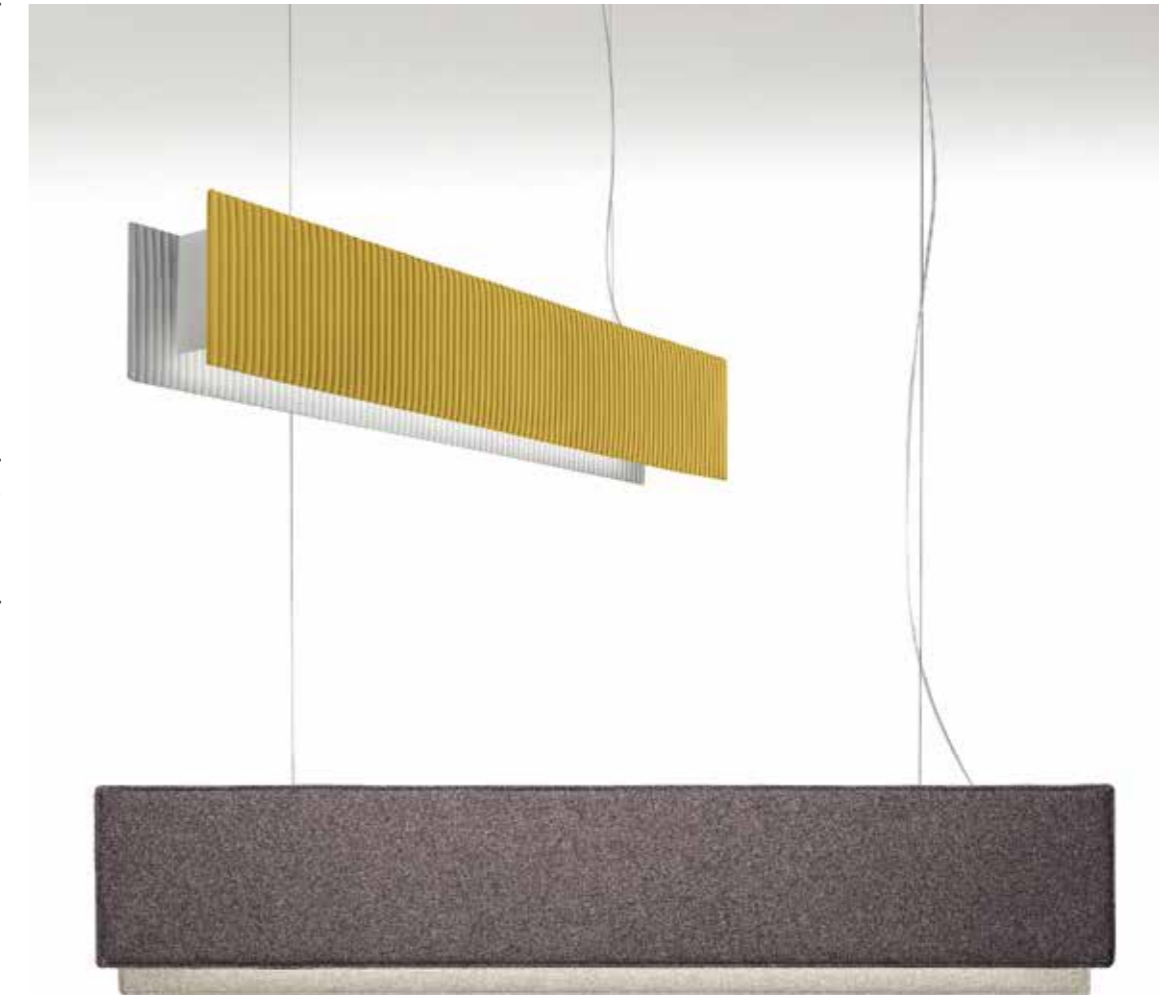

Diffuser textile

Soft Textile

Wool

Diffusore in tessuto,
struttura in metallo/
Fabric lampshade,
metal structure

Biemissione/
Uplight and downlight