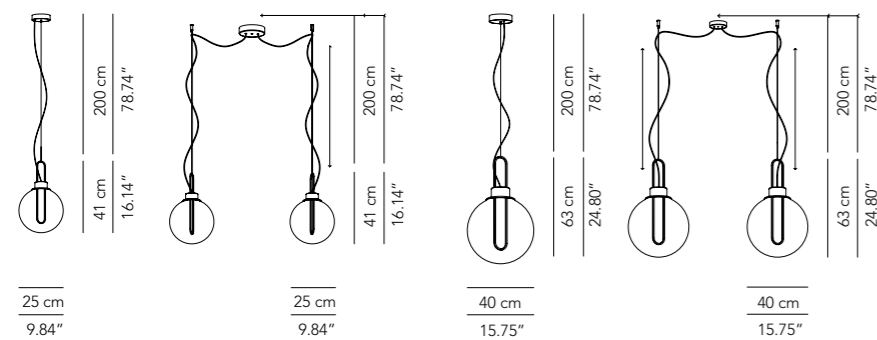

Lamp		Dimensions	Light source
Pendant lamp PMMA	Orb 25 - 1 globe	Ø 25 x 41 cm weight 2 kg	lamp type 1 LED module 8,5 W luminous efficacy 1335 Lm light colour 3000 K DIM DALI - push DIM / TRIAC
	Orb 25 - 2 globes	Ø 25 x 41 cm weight 2,5 kg	lamp type 2 LED modules 8,5 W luminous efficacy 2 x 1335 Lm light colour 3000 K DIM DALI - push DIM / TRIAC
	Orb 40 - 1 globe	Ø 40 x 63 cm weight 3,5 kg	lamp type 1 LED module 16,2 W luminous efficacy 2400 Lm light colour 3000 K DIM DALI - push DIM / TRIAC
	Orb 40 - 2 globes	Ø 40 x 63 cm weight 7 kg	lamp type 2 LED modules 16,2 W luminous efficacy 2 x 2400 Lm light colour 3000 K DIM DALI - push DIM / TRIAC
Pendant lamp glass	Orb 25 - 1 globe	Ø 25 x 41 cm weight 3 kg	lamp type 1 LED module 8,5 W luminous efficacy 1335 Lm light colour 3000 K DIM DALI - push DIM / TRIAC
	Orb 25 - 2 globes	Ø 25 x 200 cm weight 6 kg	lamp type 2 LED modules 8,5 W luminous efficacy 2 x 1335 Lm light colour 3000 K DIM DALI - push DIM / TRIAC
	Orb 40 - 1 globe	Ø 40 x 63 cm weight 6 kg	lamp type 1 LED module 16,2 W luminous efficacy 2400 Lm light colour 3000 K DIM DALI - push DIM / TRIAC
	Orb 40 - 2 globes	Ø 40 x 63 cm weight 12 kg	lamp type 2 LED modules 16,2 W luminous efficacy 2 x 2400 Lm light colour 3000 K DIM DALI - push DIM / TRIAC

Pendant lamp