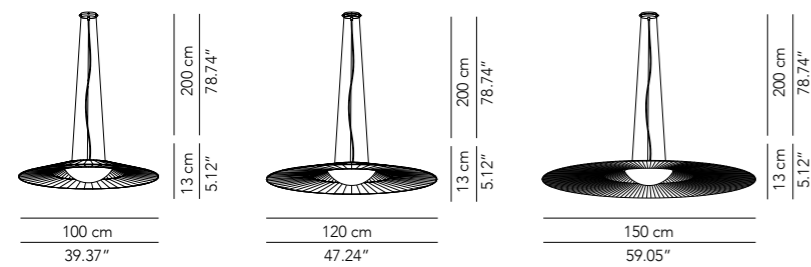

Lamp		Dimensions	Light source
Pendant lamp	Mood 100	Ø 100 x 13 cm weight 5 kg	lamp type 1 LED module 23 W luminous efficacy 3628 Lm light colour 2700 K DIM DALI - push DIM / TRIAC
	Mood 120	Ø 120 x 13 cm weight 6 kg	lamp type 1 LED module 23 W luminous efficacy 3628 Lm light colour 2700 K DIM DALI - push DIM / TRIAC
	Mood 150	Ø 150 x 13 cm weight 10 kg	lamp type 1 LED module 23 W luminous efficacy 3628 Lm light colour 2700 K DIM DALI - push DIM / TRIAC
Ceiling-wall lamp	Mood 100	Ø 100 x 16 cm weight 5 kg	lamp type 1 LED module 23 W luminous efficacy 3628 Lm light colour 2700 K DIM DALI - push DIM / TRIAC

Pendant lamp