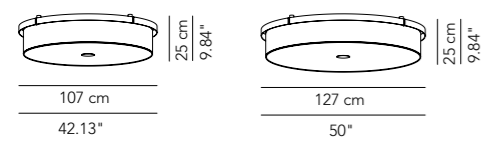

Ceiling lamp