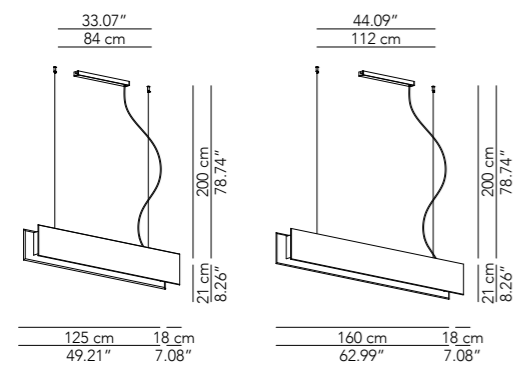

Lamp		Dimensions	Light source
Pendant lamp	Righello 125	125 x 18 x 21 cm weight 5 kg	lamp type linear LED modules 48 W luminous efficacy 7600 Lm light colour 3000 K DIM DALI - push DIM
	Righello 160	160 x 18 x 21 cm weight 8 kg	lamp type linear LED modules 56 W luminous efficacy 8960 Lm light colour 3000 K DIM DALI - push DIM
Wall lamp	Righello 125	125 x 13 x 21 cm weight 4 kg	lamp type linear LED modules 48 W luminous efficacy 7600 Lm light colour 3000 K DIM DALI - push DIM
	Righello 160	160 x 13 x 21 cm weight 7 kg	lamp type linear LED modules 56 W luminous efficacy 8960 Lm light colour 3000 K DIM DALI - push DIM

Pendant lamp