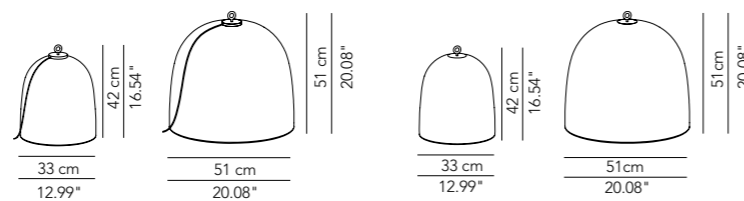

Lamp		Dimensions	Light source
Pendant lamp	Campanone 33	Ø 33 x 36 cm weight 3,5 kg	lamp type 1 x E27 max watt 42 W HES DIM
	Campanone 51	Ø 51 x 45 cm weight 5 kg	lamp type 1 x E27 max watt 70 W HES DIM
Floor lamp	Campanone 33	Ø 33 x 36 cm weight 2,5 kg	lamp type 1 x E27 max watt 42 W HES DIM
		Ø 33 x 36 cm weight 2,5 kg	lamp type 1 kit LED 6,4 W rechargeable luminous efficacy 600 Lm light colour warm light DIM remote control included (autonomy 10 hours)
	Campanone 51	Ø 51 x 45 cm weight 4 kg	lamp type 1 x E27 max watt 70 W HES DIM
		Ø 51 x 45 cm weight 4 kg	lamp type 1 kit LED 6,4 W rechargeable luminous efficacy 600 Lm light colour warm light DIM remote control included (autonomy 10 hours)

Pendant lamp

Floor lamp

Finishes

Diffuser colours

Diffusore in polietilene/
Diffuser in polyethylene

Materiali protetti con trattamento elettrolitico e vernici a base poliestere a grande resistenza/
Metal parts protected with electrolytic galvanizing treatment and resistant polyester coating

IP44-65

* on demand
** cable on measure