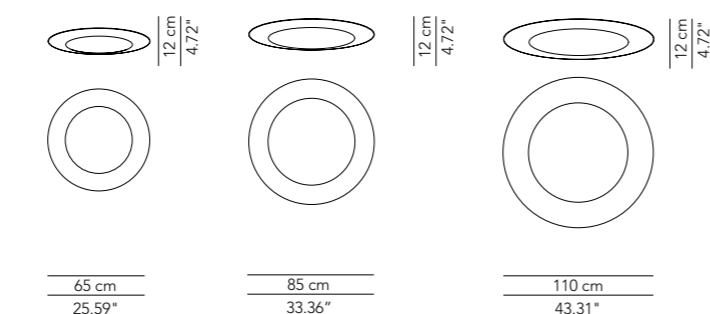

Ceiling-wall lamp