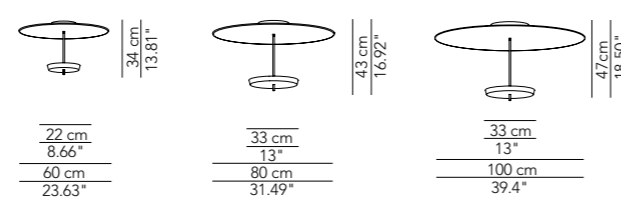

Ceiling lamp