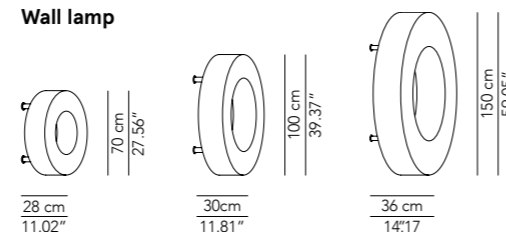

Lamp		Dimensions	Light source	
Pendant lamp	Atollo 70	Ø 70 x 20 cm weight 13 kg	lamp type 6 x E27 max watt 6 x 42 W HES	DIM
		Ø 70 x 20 cm weight 13 kg	lamp type strip LED 40 W luminous efficacy 7000 Lm light colour 3000 K	
	Atollo 100	Ø 100 x 22 cm weight 30 kg	lamp type 8 x E27 max watt 8 x 42 W HES	DIM
		Ø 100 x 22 cm weight 30 kg	lamp type strip LED 55 W luminous efficacy 9300 Lm light colour 3000 K	DIM DALI - push DIM
	Atollo 150	Ø 150 x 28 cm weight 50 kg	lamp type 12 x E27 HES max watt 12 x 42 W HES	DIM
		Ø 150 x 28 cm weight 50 kg	lamp type strip LED 82 W luminous efficacy 14000 Lm light colour 3000 K	DIM DALI - push DIM
Wall lamp / Ceiling lamp	Atollo 70	Ø 70 x 28 cm weight 15 kg	lamp type 6 x E27 max watt 6 x 28 W HES	DIM
		Ø 70 x 28 cm weight 15 kg	lamp type strip LED 40 W luminous efficacy 7000 Lm light colour 3000 K	DIM DALI - push DIM
	Atollo 100	Ø 100 x 30 cm weight 33 kg	lamp type 8 x E27 max watt 8 x 28 W HES	DIM
		Ø 100 x 30 cm weight 33 kg	lamp type strip LED 55 W luminous efficacy 9300 Lm light colour 3000 K	DIM DALI - push DIM
	Atollo 150	Ø 150 x 36 cm weight 53 kg	lamp type 12 x E27 max watt 12 x 28 W HES	DIM
		Ø 150 x 36 cm weight 53 kg	lamp type strip LED 82 W luminous efficacy 14000 Lm light colour 3000 K	DIM DALI - push DIM

Pendant lamp

Ceiling lamp

Wall lamp

Finishes

Colours

White

Diffusore in polietilene, struttura in metallo/ Diffuser in polyethylene, metal structure

Metalli protetti con trattamento elettrolitico e vernici a base poliestere a grande resistenza/ Metal parts protected with electrolytic galvanizing treatment and resistant polyester coating

IP44

Raccordo sospensione 1 cavo acciaio/ Connection for suspension 1 steel cable

Rosone sospensione 1 cavo acciaio Atollo 70 e Atollo 100/ Ceiling rose suspension 1 steel cable Atollo 70 and Atollo 100

Rosone sospensione 1 cavo acciaio Atollo 150/ Ceiling rose suspension 1 steel cable Atollo 150