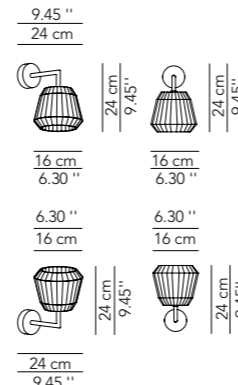

Lamp		Dimensions	Light source	
Pendant lamp	Loto 16	Ø 16 x 14 cm weight 0,7 kg	lamp type 1 x E14 max watt 1 x 42 W HES	DIM
	Loto 43	Ø 43 x 29 cm weight 2 kg	lamp type 2 x E27 max watt 2 x 52 W HES	DIM
		Ø 43 x 29 cm weight 2 kg	lamp type 1 LED module 18,7 W luminous efficacy 3000 Lm light colour 2700 K	DIM DALI - push DIM / TRIAC
	Loto 60	Ø 60 x 31 cm weight 3 kg	lamp type 3 x E27 max watt 3 x 70 W HES	DIM
		Ø 60 x 31 cm weight 3 kg	lamp type 1 LED module 23 W luminous efficacy 3628 Lm light colour 2700 K	DIM DALI - push DIM / TRIAC
	Loto 80	Ø 80 x 35 cm weight 5 kg	lamp type 4 x E27 max watt 4 x 70 W HES	DIM
Ø 80 x 35 cm weight 5 kg		lamp type 1 LED module 23 W luminous efficacy 3628 Lm light colour 2700 K	DIM DALI - push DIM / TRIAC	
Loto 100	Ø 100 x 35 cm weight 7 kg	lamp type 4 x E27 max watt 4 x 70 W HES	DIM	
	Ø 100 x 35 cm weight 7 kg	lamp type 1 LED module 23 W / 57 W luminous efficacy 3628 Lm / 8750 Lm light colour 2700 K	DIM DALI - push DIM / TRIAC	
Loto 140	Ø 140 x 60 cm weight 20 kg	lamp type 6 x E27 max watt 6 x 105 W HES	DIM	
	Ø 140 x 60 cm weight 20 kg	lamp type 1 LED module 88,2 W luminous efficacy 12380 Lm light colour 2700 K	DIM DALI - push DIM	
Wall lamp		Ø 16 x 24 x 24 cm weight 0,45 kg	lamp type 1 x E14 max watt 42 W HES	DIM

Pendant lamp

Wall lamp

Finishes

Diffuser textiles

Plissé

Plissé ribbon

Lampada in tessuto/
Fabric lampshade

IP20

* on demand
** cable on measure