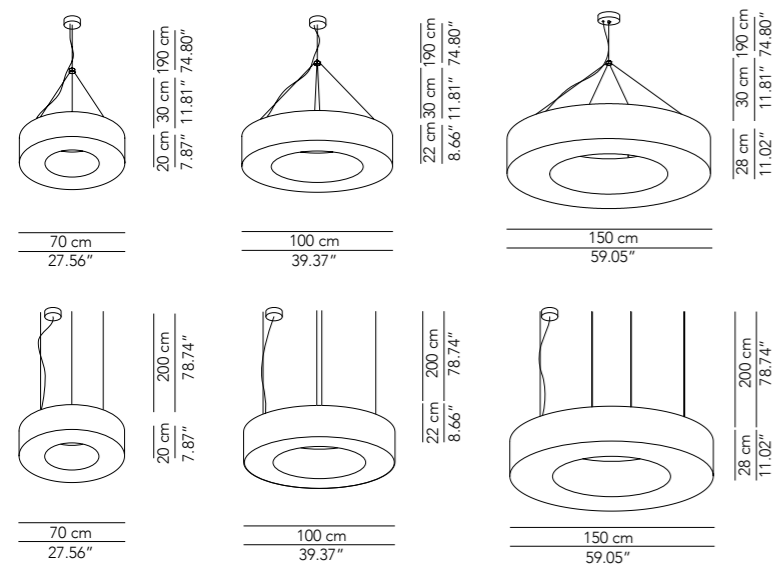

Lamp	Dimensions	Light source
Pendant lamp	Atollo 70	lamp type 6 x E27 max watt 6 x 42 W HES DIM
	Ø 70 x 20 cm weight 13 kg	lamp type strip LED 40 W luminous efficacy 7000 Lm light colour 3000 K DIM DALI - push DIM
Atollo 100	Ø 100 x 22 cm weight 30 kg	lamp type 8 x E27 max watt 8 x 42 W HES DIM
	Ø 100 x 22 cm weight 30 kg	lamp type strip LED 55 W luminous efficacy 9300 Lm light colour 3000 K DIM DALI - push DIM
Atollo 150	Ø 150 x 28 cm weight 50 kg	lamp type 12 x E27 HES max watt 12 x 42 W HES DIM
	Ø 150 x 28 cm weight 50 kg	lamp type strip LED 82 W luminous efficacy 14000 Lm light colour 3000 K DIM DALI - push DIM

Pendant lamp