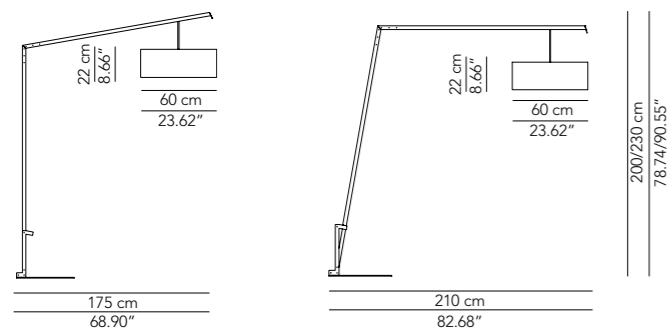

Lamp		Dimensions	Light source
Floor lamp	Angelica	Ø 60 x 175 ↔ 210	lamp type 1 x E27 max watt 70 W HES DIM

Floor lamp