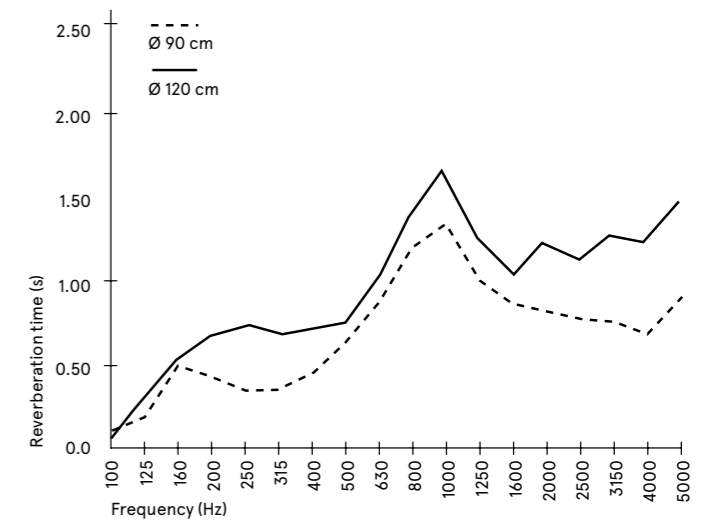

ENJOY THE SILENCE

Abbiamo a cuore la salute e il benessere delle persone in ogni momento della giornata. Per questo abbiamo deciso di progettare forme di luce innovative e funzionali che, a una perfetta illuminazione, uniscono elevate prestazioni di fonoassorbimento.

Spesso trascurato, l'inquinamento acustico è un fattore di disturbo che mina la serenità negli spazi di relax e la produttività nei luoghi di lavoro. Le nostre soluzioni catturano rumori e riverberi rendendo gli ambienti sani e confortevoli.

We have at heart the health and the wellbeing of the people every waking moment. Therefore, we have decided to project innovative and functional shapes of light, which combine to a perfect illumination high sound absorbing characteristics.

Often ignored, the acoustic pollution is a disturbing factor that threatens the serenity in our leisure spaces and productivity of workers. Our solutions catch the noises and reverberations making the spaces healthy and comfortable.

Prodotti in comfort acustico/
Sound absorbing products

Butterfly
Romano + Menegon

Assorbimento acustico / Sound absorption finishes

Determinazione dell'area di assorbimento acustico equivalente in camera riverberante secondo la norma UNI EN ISO 35 / Measurement of sound absorption in a reverberation room according to UNI EN ISO 354