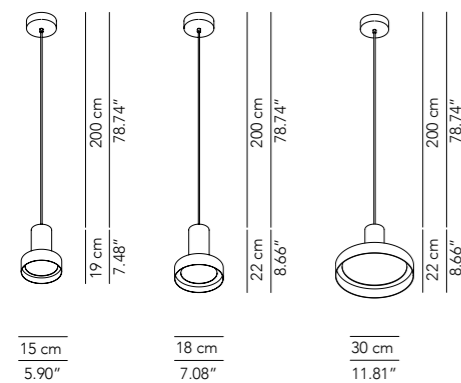

Pendant lamp

IP20

** cable on measure