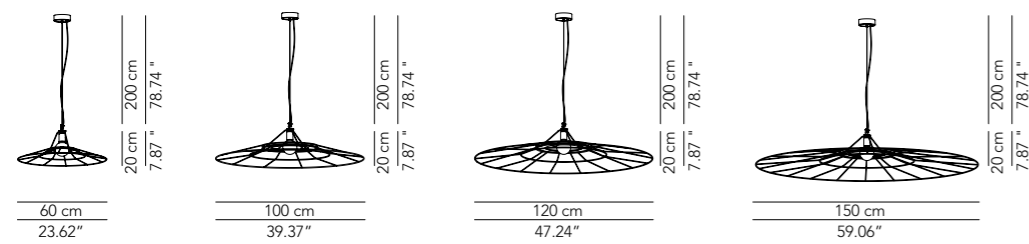

Pendant lamp

IP20

White

Black

Dettaglio rosone/
Ceiling rose detail

* on demand

** cable on measure