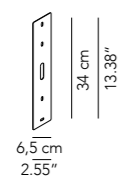

Backing plate for US version