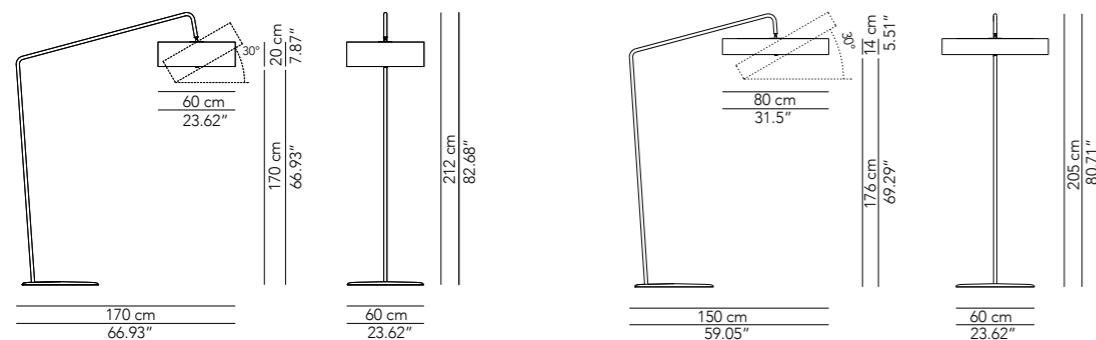

Lamp		Dimensions	Light source
Floor lamp	Corner 60	Ø 60 x 170 x 212 cm	lamp type 1 LED module 25 W luminous efficacy 4425 Lm light colour 3000 K DIM
	Corner 80	Ø 80 x 150 x 205 cm	lamp type 1 LED module 35 W luminous efficacy 6040 Lm light colour 3000 K DIM

Floor lamp