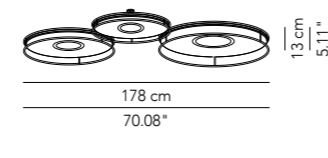

Composition