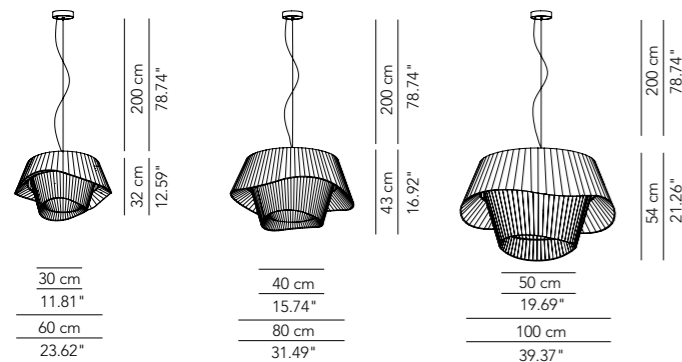

Lamp	Dimensions	Light source
Pendant lamp Coco 60	Ø 60 x 32 cm weight 4 kg	lamp type 2 x E27 max watt 2 x 42 W HES DIM
	Ø 60 x 32 cm weight 4 kg	lamp type 1 LED module 18,7 W luminous efficacy 3000 Lm light colour 2700 K DIM DALI - push DIM / TRIAC
Coco 80	Ø 80 x 43 cm weight 7 kg	lamp type 3 x E27 max watt 3 x 70 W HES DIM
	Ø 80 x 43 cm weight 7 kg	lamp type 1 LED module 23 W luminous efficacy 3628 Lm light colour 2700 K DIM DALI - push DIM / TRIAC
Coco 100	Ø 100 x 54 cm weight 9 kg	lamp type 4 x E27 max watt 4 x 70 W HES DIM
	Ø 100 x 54 cm weight 9 kg	lamp type 1 LED module 23 W / 57 W luminous efficacy 3628 Lm / 8750 Lm light colour 2700 K DIM DALI - push DIM / TRIAC

Pendant lamp