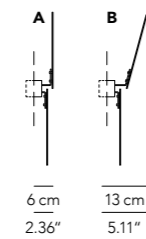

Lamp	Dimensions	Light source
Wall lamp Butterfly 54	Ø 54 x 9 cm weight 8 kg	lamp type linear LED modules 19,8 W luminous efficacy 3420 Lm light colour 3000 K DIM DALI - push DIM
Butterfly 75	Ø 75 x 9 cm weight 10 kg	lamp type linear LED modules 29,8 W luminous efficacy 5132 Lm light colour 3000 K DIM DALI - push DIM

Finishes

Body colours

White

Lead grey

Matt gold

Diffuser textiles

Wool

Struttura in metallo
o tessuto in comfort
acustico/
Metal structure
or acoustic comfort
fabric diffuser

Doppia possibilità
di installazione in
fase di montaggio/
Two possible
settings upon
installation

Wall lamp

Recessed

Kit recessed

IP20

* on demand