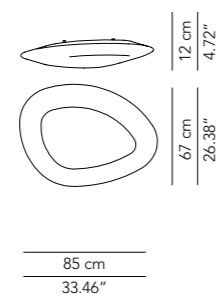

Ceiling-wall lamp