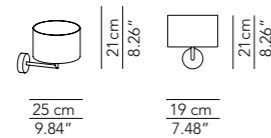

Finishes

Body colours

White

Black

Nickel

Diffuser textiles

Cotton

Washable

Wool

Diffusore in tessuto,
struttura in metallo/
Fabric lampshade,
metal structure