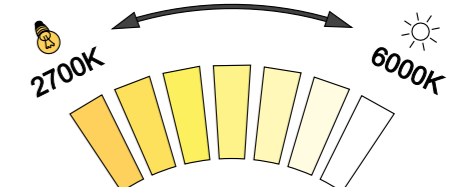

Turning on/off, handling by touch sensor with memory. After turning on the light the color temperature which was last set is presented. IP 44. Possibility of setting the color temperature from 2700 to 6000 K (without dimmer). The lifetime of LED diodes is up to 50.000 hours.