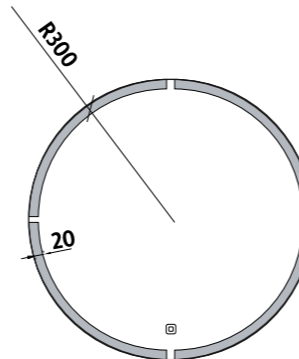

LED

ZP 24000R
ZP 16000R

ZP 24000R

The new technology of lighting using acrylic glass (plexiglass) behind the mirror glass. Construction is made of aluminium frame of 32x19 mm, glass of the mirror is 5 mm thick. Connection 220-240 V. Sensor ON/OFF is not part of the product. Connection to wiring, turning on through switch of light in the room. Color temperature - day light, bright is chosen, 6000 K. IP 44. The lifetime of LED diodes is up to 50.000 hours.

ZP 24000R

LED zrcadlo 600x600

Koupelnové podsvícené LED zrcadlo. Spotřeba-výkon 28W.

6000K

LED mirror 600x600

Backlit LED bathroom mirror. Power consumption 28W.

6000K

ZP 24000RV

LED zrcadlo 600x600 s dotykovým senzorem

Koupelnové podsvícené LED zrcadlo. Spotřeba-výkon 28W. Možnost nastavení barevné teploty svícení od 2700K - 6000K.

LED mirror 600x600 with touch sensor

Backlit LED bathroom mirror. Power consumption 28W. Color temperature setting from 2700K - 6000K.

ZP 16000R

LED zrcadlo 600x600

Koupelnové podsvícené LED zrcadlo. Možnost upevnění ve vertikální i horizontální poloze. Spotřeba-výkon 13W.

6000K

LED mirror 600x600

Backlit LED bathroom mirror. Can be mounted vertically or horizontally. Power consumption 13W.

6000K

ZP 16000RV

LED zrcadlo 600x600 s dotykovým senzorem

Koupelnové podsvícené LED zrcadlo. Spotřeba-výkon 13W. Možnost nastavení barevné teploty svícení od 2700K - 6000K.

LED mirror 600x600 with touch sensor

Backlit LED bathroom mirror. Power consumption 13W. Color temperature setting from 2700K - 6000K.

ZP 16000R

LED zrcadla se senzorem LED mirrors with sensor

Vypnuté / OFF

Zapnuté / ON

Ovládání zrcadla a nastavení svítivosti pomocí dotykového senzoru.

mirror control and luminosity setting by touch switch.