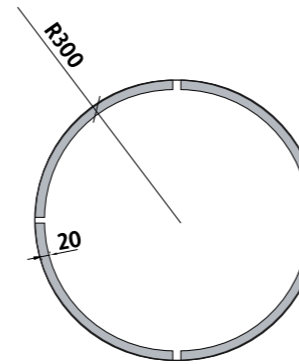

LED mirror 600x600

Backlit LED bathroom mirror. Power consumption 28W.

6000K

ZP 24000RV

LED zrcadlo 600x600 s dotykovým senzorem

Koupelnové podsvícené LED zrcadlo. Spotřeba-výkon 28W. Možnost nastavení barevné teploty svícení od 2700K - 6000K.

LED mirror 600x600 with touch sensor

Backlit LED bathroom mirror. Power consumption 28W. Color temperature setting from 2700K - 6000K.