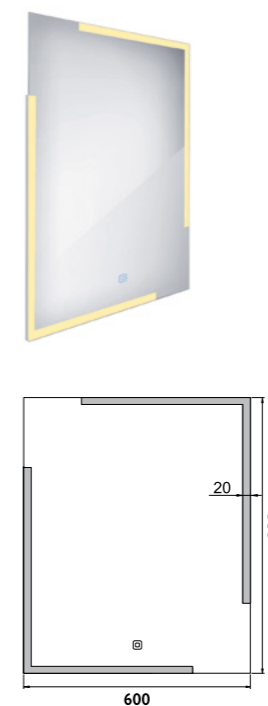

LED zrcadlo 600x800 s dotykovým senzorem
Koupelnové podsvícené LED zrcadlo. Spotřeba-výkon 32W. Možnost nastavení barevné teploty svícení od **2700K - 6000K**.
LED mirror 600x800 with touch sensor
Backlit LED bathroom mirror. Power consumption 32W. Color temperature setting from **2700K - 6000K**.