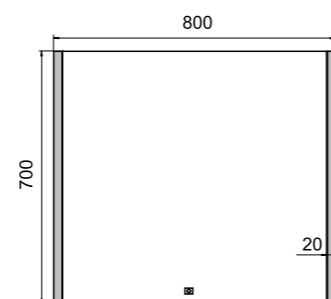

LED mirror 800x700 with touch sensor

Backlit LED bathroom mirror. Power consumption 21W. Color temperature setting from 2700K - 6000K