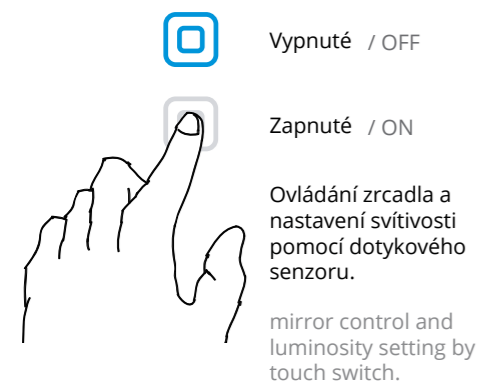

LED zrcadla se senzorem

LED mirrors with sensor

Turning on/off, handling by touch sensor with memory. After turning on the light the color temperature which was last set is presented. IP 44. Possibility of setting the color temperature from 2700 to 6000 K (without dimmer). The lifetime of LED diodes is up to 50.000 hours.