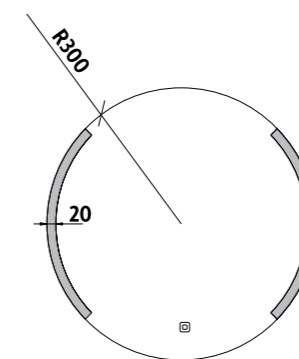

LED

ZP 24000R
ZP 16000R

ZP 24000R

The new technology of lighting using acrylic glass (plexiglass) behind the mirror glass. Construction is made of aluminium frame of 32x19 mm, glass of the mirror is 5 mm thick. Connection 220-240 V. Sensor ON/OFF is not part of the product. Connection to wiring, turning on through switch of light in the room. Color temperature - day light, bright is chosen, 6000 K. IP 44. The lifetime of LED diodes is up to 50.000 hours.

ZP 24000R

LED zrcadlo 600x600

Koupelnové podsvícené LED zrcadlo. Spotřeba-výkon 28W.

6000K

LED mirror 600x600

Backlit LED bathroom mirror. Power consumption 28W.

6000K

ZP 24000RV

LED zrcadlo 600x600 s dotykovým senzorem

Koupelnové podsvícené LED zrcadlo. Spotřeba-výkon 28W. Možnost nastavení barevné teploty svícení od 2700K - 6000K.

LED mirror 600x600 with touch sensor

Backlit LED bathroom mirror. Power consumption 28W. Color temperature setting from 2700K - 6000K.

ZP 16000R

LED zrcadlo 600x600

Koupelnové podsvícené LED zrcadlo. Možnost upevnění ve vertikální i horizontální poloze. Spotřeba-výkon 13W.

6000K

LED mirror 600x600

Backlit LED bathroom mirror. Can be mounted vertically or horizontally. Power consumption 13W.

6000K

ZP 16000RV

LED zrcadlo 600x600 s dotykovým senzorem

Koupelnové podsvícené LED zrcadlo. Spotřeba-výkon 13W. Možnost nastavení barevné teploty svícení od 2700K - 6000K.

LED mirror 600x600 with touch sensor

Backlit LED bathroom mirror. Power consumption 13W. Color temperature setting from 2700K - 6000K.

ZP 16000R

LED zrcadla se senzorem LED mirrors with sensor

Vypnuté / OFF

Zapnuté / ON

Ovládání zrcadla a nastavení svítivosti pomocí dotykového senzoru.

mirror control and luminosity setting by touch switch.