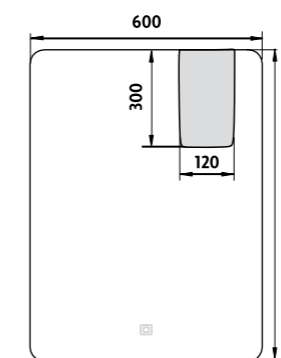

LED

ZP 25000V

ZP 25002

The new technology of lighting using acrylic glass (plexiglass) behind the mirror glass. Construction is made of aluminium frame of 32x19 mm, glass of the mirror is 5 mm thick. Connection 220-240 V. Sensor ON/OFF is not part of the product. Connection to wiring, turning on through switch of light in the room. Color temperature - day light, bright is chosen, 6000 K. IP 44. The lifetime of LED diodes is up to 50.000 hours.

ZP 25002

LED zrcadlo 600x800

Koupelnové podsvícené LED zrcadlo. Spotřeba-výkon 11W.

6000K

LED mirror 600x800

Backlit LED bathroom mirror. Power consumption 11W.

6000K

ZP 25002V

LED zrcadlo 600x800 s dotykovým senzorem

Koupelnové podsvícené LED zrcadlo. Spotřeba-výkon 11W. Možnost nastavení barevné teploty svícení od 2700K - 6000K.

LED mirror 600x800 with touch sensor

Backlit LED bathroom mirror. Power consumption 11W. Color temperature setting from 2700K - 6000K.

LED zrcadla se senzorem LED mirrors with sensor

Vypnuté / OFF

Zapnuté / ON

Ovládání zrcadla a nastavení svítivosti pomocí dotykového senzoru.

mirror control and luminosity setting by touch switch.

Turning on/off, handling by touch sensor with memory. After turning on the light the color temperature which was last set is presented. IP 44. Possibility of setting the color temperature from 2700 to 6000 K (without dimmer). The lifetime of LED diodes is up to 50.000 hours.