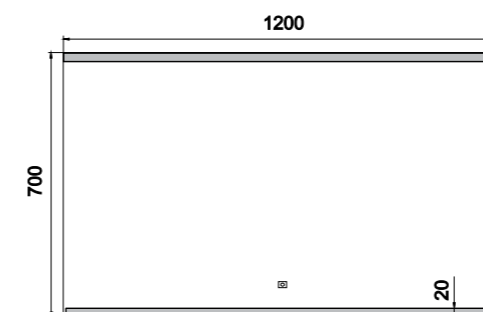

LED zrcadla se senzorem

LED mirrors with sensor

Turning on/off, handling by touch sensor with memory. After turning on the light the color temperature which was last set is presented. IP 44. Possibility of setting the color temperature from 2700 to 6000 K (without dimmer). The lifetime of LED diodes is up to 50.000 hours.

ZP 12003V

LED zrcadlo 800x700 s dotykovým senzorem

Koupelnové podsvícené LED zrcadlo. Spotřeba-výkon 24W. Možnost nastavení barevné teploty svícení od 2700K - 6000K.

LED mirror 800x700 with touch sensor

Backlit LED bathroom mirror. Power consumption 24W. Color temperature setting from 2700K - 6000K

ZP 12019V

LED zrcadlo 900x700 s dotykovým senzorem

Koupelnové podsvícené LED zrcadlo. Spotřeba-výkon 26W. Možnost nastavení barevné teploty svícení od 2700K - 6000K.

LED mirror 900x700 with touch sensor

Backlit LED bathroom mirror. Power consumption 26W. Color temperature setting from 2700K - 6000K

ZP 12004V

LED zrcadlo 1000x700 s dotykovým senzorem

Koupelnové podsvícené LED zrcadlo. Spotřeba-výkon 29W. Možnost nastavení barevné teploty svícení od 2700K - 6000K.

LED mirror 1000x700 with touch sensor

Backlit LED bathroom mirror. Power consumption 29W. Color temperature setting from 2700K - 6000K

ZP 12006V

LED zrcadlo 1200x700 s dotykovým senzorem

Koupelnové podsvícené LED zrcadlo. Spotřeba-výkon 35W. Možnost nastavení barevné teploty svícení od 2700K - 6000K.

LED mirror 1200x700 with touch sensor

Backlit LED bathroom mirror. Power consumption 35W. Color temperature setting from 2700K - 6000K