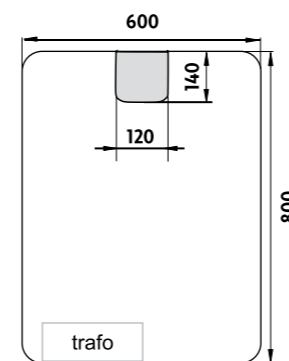

The new technology of lighting using acrylic glass (plexiglass) behind the mirror glass. Construction is made of aluminium frame of 30x18 mm. Glass of the mirror is 5 mm thick. It is possible to attach the mirror horizontally or vertically. Connection 220-240V. IP 44. With no switch, connection to wiring, turning on through switch of light in the room. High-performance LED chips are used. Color temperature – day light, bright is chosen. Temperature 6000 K. The lifetime of the LED is up to 50.000 hours.

ZP 20002

LED zrcadlo 600x800
Koupelňové podsvícené LED zrcadlo.
Spotřeba-výkon 7W.
6000K
LED mirror 600x800
Backlit LED bathroom mirror. Power
consumption 7W.
6000K

ZP 21002