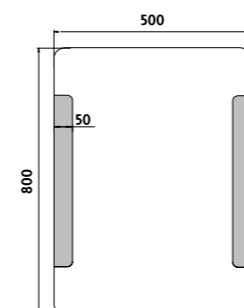

LED

ZP 18000

ZP 18001

The new technology of lighting using acrylic glass (plexiglass) behind the mirror glass. Construction is made of aluminium frame of 32x19 mm. Glass of the mirror is 5 mm thick. It is possible to attach the mirror horizontally or vertically. Connection 220-240V. IP 44. With no switch, connection to wiring, turning on through switch of light in the room. High-performance LED chips are used. Color temperature - day light, bright is chosen. Temperature 6000 K. The lifetime of the LED is up to 50.000 hours.

ZP 18001

LED zrcadlo 500x800

Koupelnové podsvícené LED zrcadlo. Možnost upevnění ve vertikální i horizontální poloze. Spotřeba-výkon 15W. 6000K

LED mirror 500x800

Backlit LED bathroom mirror. Can be mounted vertically or horizontally. Power consumption 15W. 6000K

ZP 18002

LED zrcadlo 600x800

Koupelnové podsvícené LED zrcadlo. Možnost upevnění ve vertikální i horizontální poloze. Spotřeba-výkon 15W. 6000K

LED mirror 600x800

Backlit LED bathroom mirror. Can be mounted vertically or horizontally. Power consumption 15W. 6000K

ZP 18002V

LED zrcadlo 600x800 s dotykovým senzorem

Koupelnové podsvícené LED zrcadlo. Spotřeba-výkon 15W. Možnost nastavení barevné teploty svícení od 2700K - 6000K.

LED mirror 600x800 with touch sensor

Backlit LED bathroom mirror. Power consumption 15W. Color temperature setting from 2700K - 6000K.

LED zrcadla se senzorem

LED mirrors with sensor

Vypnuté / OFF

Zapnuté / ON

Ovládání zrcadla a nastavení svítivosti pomocí dotykového senzoru.

mirror control and luminosity setting by touch switch.