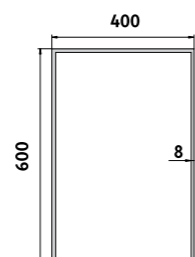

The new technology of lighting using acrylic glass (plexiglass) behind the mirror glass. High-performance LED diodes are used around the whole perimeter covered by 8mm frame. Model of the highest luminosity. Construction is made of aluminium frame 30x35 mm. Glass of the mirror is 5 mm thick. It is possible to attach the mirror horizontally or vertically. Connection 220-240 V. IP 44. With no switch, connection to wiring, turning on through switch of light in the room. Color temperature - warm white 4000-4500 K. The lifetime of the LED is up to 50.000 hours.

ZP 13000

LED zrcadlo 400x600
Koupelnové podsvícené LED zrcadlo. Možnost upevnění ve vertikální i horizontální poloze. Spotřeba-výkon 29W.
4500K
LED mirror 400x600
Backlit LED bathroom mirror. Can be mounted vertically or horizontally. Power consumption 29W.
4500K

ZP 13001