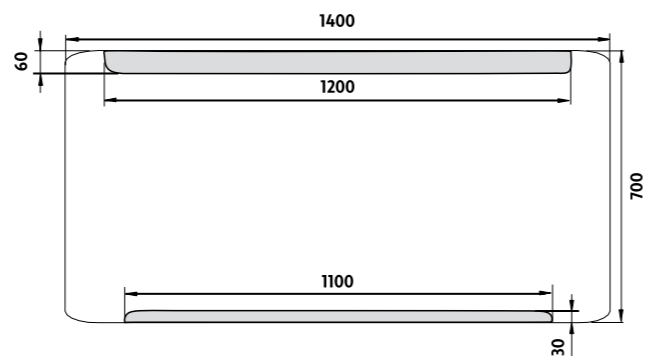

ZP 22008

LED zrcadlo 1400x700
Koupelnové podsvícené LED zrcadlo. Spotřeba-výkon 34,5W. **6000K**
LED mirror 1400x700
Backlit LED bathroom mirror. Power consumption 34,5W. **6000K**

ZP 22001