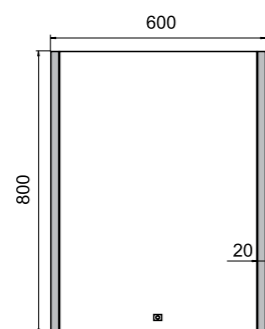

LED mirror 600x800 with touch sensor

Backlit LED bathroom mirror. Power consumption 24W. Color temperature setting from 2700K - 6000K