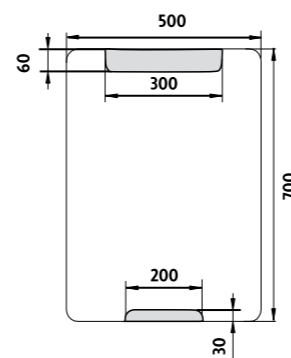

ZP 22019

LED zrcadlo 500x700
Koupelnové podsvícené LED zrcadlo. Spotřeba-výkon 7,5W. **6000K**
LED mirror 500x700
Backlit LED bathroom mirror. Power consumption 7,5W. **6000K**

ZP 22002