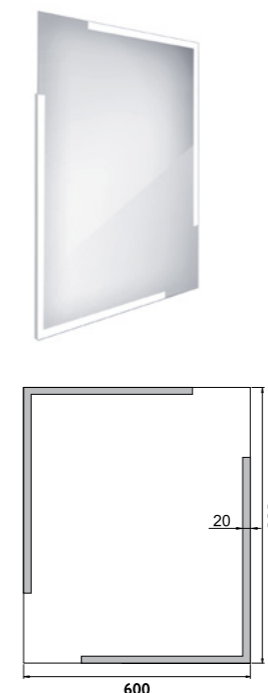

ZP 14002V

LED zrcadlo 600x800
Koupelnové podsvícené LED zrcadlo. Možnost upevnění ve vertikální i horizontální poloze. Spotřeba-výkon 32W. **6000K**
LED mirror 600x800
Backlit LED bathroom mirror. Can be mounted vertically or horizontally. Power consumption 32W. **6000K**