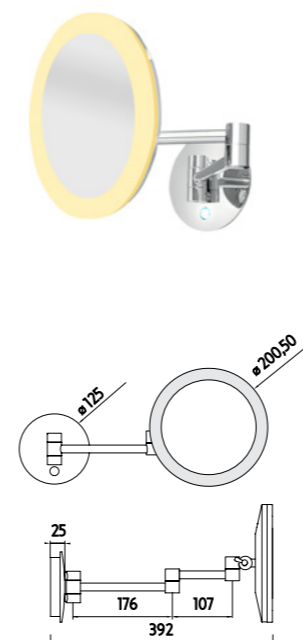

ZK 20265P-26

Kosmetické podsvícené LED zrcátko
LED zvětšovací zrcátko s dotykovým senzorem. Zvětšení 5x. Přepínání svícení LED **2700K/6500K**.
LED cosmetic mirror
LED cosmetic mirror with touch sensor. 5x magnifying. Switch for changing illumination LED **2700K/6500K**.

ZK 20265-26