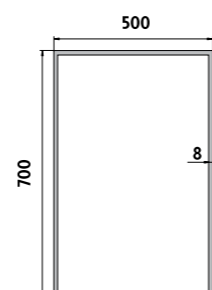

LED zrcadlo 500x700
Koupelnové podsvícené LED zrcadlo. Možnost upevnění ve vertikální i horizontální poloze. Spotřeba-výkon 35W.
4500K
LED mirror 500x700
Backlit LED bathroom mirror. Can be mounted vertically or horizontally. Power consumption 35W.
4500K

ZP 13019