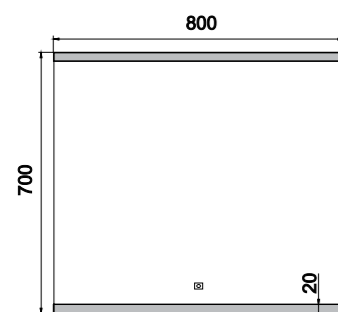

LED zrcadla se senzorem

LED mirrors with sensor

Turning on/off, handling by touch sensor with memory. After turning on the light the color temperature which was last set is presented. IP 44. Possibility of setting the color temperature from 2700 to 6000 K (without dimmer). The lifetime of LED diodes is up to 50.000 hours.

ZP 12003V

LED zrcadlo 800x700 s dotykovým senzorem

Koupelnové podsvícené LED zrcadlo. Spotřeba-výkon 24W. Možnost nastavení barevné teploty svícení od 2700K - 6000K.

LED mirror 800x700 with touch sensor

Backlit LED bathroom mirror. Power consumption 24W. Color temperature setting from 2700K - 6000K

ZP 12019V

LED zrcadlo 900x700 s dotykovým senzorem

Koupelnové podsvícené LED zrcadlo. Spotřeba-výkon 26W. Možnost nastavení barevné teploty svícení od 2700K - 6000K.

LED mirror 900x700 with touch sensor

Backlit LED bathroom mirror. Power consumption 26W. Color temperature setting from 2700K - 6000K

ZP 12004V

LED zrcadlo 1000x700 s dotykovým senzorem

Koupelnové podsvícené LED zrcadlo. Spotřeba-výkon 29W. Možnost nastavení barevné teploty svícení od 2700K - 6000K.

LED mirror 1000x700 with touch sensor

Backlit LED bathroom mirror. Power consumption 29W. Color temperature setting from 2700K - 6000K

ZP 12006V

LED zrcadlo 1200x700 s dotykovým senzorem

Koupelnové podsvícené LED zrcadlo. Spotřeba-výkon 35W. Možnost nastavení barevné teploty svícení od 2700K - 6000K.

LED mirror 1200x700 with touch sensor

Backlit LED bathroom mirror. Power consumption 35W. Color temperature setting from 2700K - 6000K