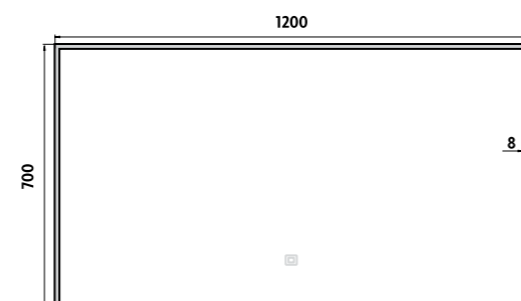

LED mirror 1200x700 with touch sensor - black

Backlit LED bathroom mirror. Power consumption 55W. Color temperature setting from 2700K - 6000K.