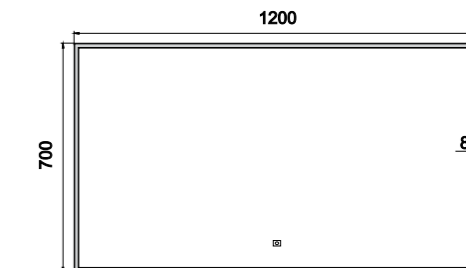

LED mirror 1200x700 with touch sensor

Backlit LED bathroom mirror. Power consumption 55W. Color temperature setting from 2700K - 6000K.