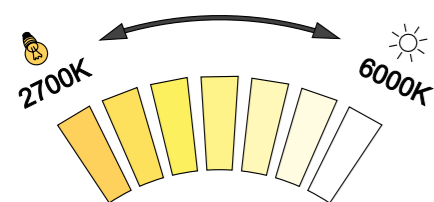

ZP 12003V

LED zrcadlo 800x700 s dotykovým senzorem

Koupelnové podsvícené LED zrcadlo. Spotřeba-výkon 24W. Možnost nastavení barevné teploty svícení od 2700K - 6000K.

LED mirror 800x700 with touch sensor

Backlit LED bathroom mirror. Power consumption 24W. Color temperature setting from 2700K - 6000K

ZP 12019V

LED zrcadlo 900x700 s dotykovým senzorem

Koupelnové podsvícené LED zrcadlo. Spotřeba-výkon 26W. Možnost nastavení barevné teploty svícení od 2700K - 6000K.

LED mirror 900x700 with touch sensor

Backlit LED bathroom mirror. Power consumption 26W. Color temperature setting from 2700K - 6000K

ZP 12004V

LED zrcadlo 1000x700 s dotykovým senzorem

Koupelnové podsvícené LED zrcadlo. Spotřeba-výkon 29W. Možnost nastavení barevné teploty svícení od 2700K - 6000K.

LED mirror 1000x700 with touch sensor

Backlit LED bathroom mirror. Power consumption 29W. Color temperature setting from 2700K - 6000K

ZP 12006V

LED zrcadlo 1200x700 s dotykovým senzorem

Koupelnové podsvícené LED zrcadlo. Spotřeba-výkon 35W. Možnost nastavení barevné teploty svícení od 2700K - 6000K.

LED mirror 1200x700 with touch sensor

Backlit LED bathroom mirror. Power consumption 35W. Color temperature setting from 2700K - 6000K