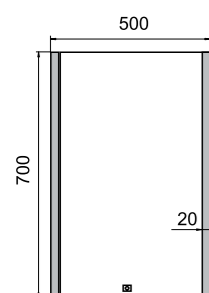

LED mirror 500x700 with touch sensor

Backlit LED bathroom mirror. Power consumption 21W. Color temperature setting from 2700K - 6000K