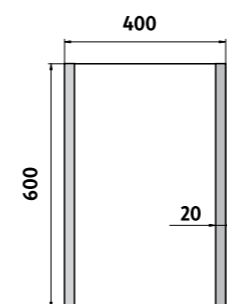

LED

ZP 11000

ZP 11002

The new technology of lighting using acrylic glass (plexiglass) behind the mirror glass. Construction is made of aluminium frame of 32x19 mm. Glass of the mirror is 5 mm thick. It is possible to attach the mirror horizontally or vertically. Connection 220-240V, IP 44. With no switch, connection to wiring, turning on through switch of light in the room. High-performance LED chips are used. Color temperature - day light, bright is chosen. Temperature 6000 K. The lifetime of the LED is up to 50.000 hours.

ZP 11000

LED zrcadlo 400x600

Koupelnové podsvícené LED zrcadlo. Možnost upevnění ve vertikální i horizontální poloze. Spotřeba-výkon 18W.

6000K

LED mirror 400x600

Backlit LED bathroom mirror. Can be mounted vertically or horizontally. Power consumption 18W.

6000K

ZP 11001

LED zrcadlo 500x700

Koupelnové podsvícené LED zrcadlo. Možnost upevnění ve vertikální i horizontální poloze. Spotřeba-výkon 21W.

6000K

LED mirror 500x700

Backlit LED bathroom mirror. Can be mounted vertically or horizontally. Power consumption 21W.

6000K

ZP 11002

LED zrcadlo 600x800

Koupelnové podsvícené LED zrcadlo. Možnost upevnění ve vertikální i horizontální poloze. Spotřeba-výkon 24W.

6000K

LED mirror 600x800

Backlit LED bathroom mirror. Can be mounted vertically or horizontally. Power consumption 24W.

6000K

ZP 11003

LED zrcadlo 800x700

Koupelnové podsvícené LED zrcadlo. Možnost upevnění ve vertikální i horizontální poloze. Spotřeba-výkon 21W.

6000K

LED mirror 800x700

Backlit LED bathroom mirror. Can be mounted vertically or horizontally. Power consumption 21W.

6000K

ZP 11019

LED zrcadlo 900x700

Koupelnové podsvícené LED zrcadlo. Možnost upevnění ve vertikální i horizontální poloze. Spotřeba-výkon 21W.

6000K

LED mirror 900x700