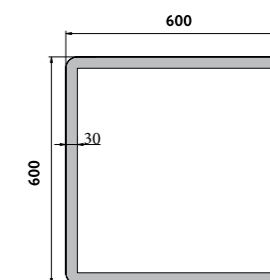

ZP 19066

The new technology of lighting using acrylic glass (plexiglass) behind the mirror glass. Construction is made of aluminium frame of 32x19 mm. Glass of the mirror is 5 mm thick. It is possible to attach the mirror horizontally or vertically. Connection 220-240V. IP 44. With no switch, connection to wiring, turning on through switch of light in the room. High-performance LED chips are used. Color temperature - day light, bright is chosen. Temperature 6000 K. The lifetime of the LED is up to 50.000 hours.

ZP 19066

LED zrcadlo 600x600
Koupelnové podsvícené LED zrcadlo. Spotřeba-výkon 35W.
6000K
LED mirror 600x600
Backlit LED bathroom mirror. Power consumption 35W.
6000K