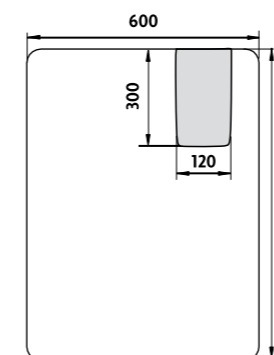

LED mirror 600x800

Backlit LED bathroom mirror. Power consumption 11W.

6000K

ZP 25002V

LED zrcadlo 600x800 s dotykovým senzorem

Koupelnové podsvícené LED zrcadlo. Spotřeba-výkon 11W. Možnost nastavení barevné teploty svícení od 2700K - 6000K.

LED mirror 600x800 with touch sensor

Backlit LED bathroom mirror. Power consumption 11W. Color temperature setting from 2700K - 6000K.