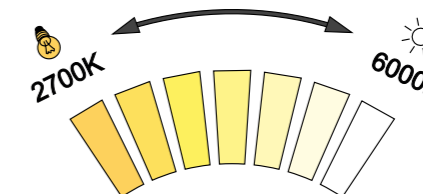

Turning on/off, handling by touch sensor with memory. After turning on the light the color temperature which was last set is presented. IP 44. Possibility of setting the color temperature from 2700 to 6000 K (without dimmer). The lifetime of LED diodes is up to 50.000 hours.