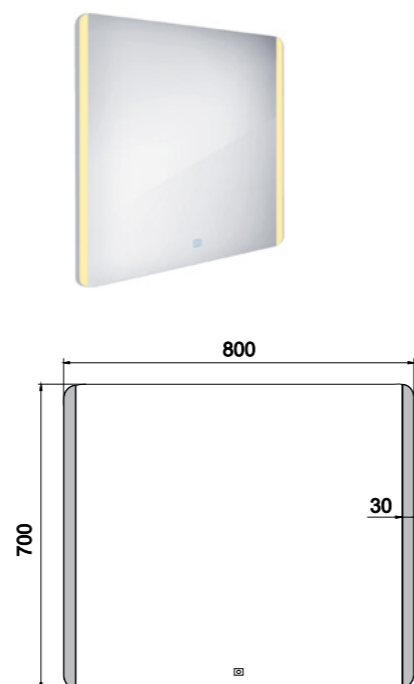

LED mirror 800x700 with touch sensor

Backlit LED bathroom mirror. Power consumption 21W. Color temperature setting from **2700K - 6000K**.