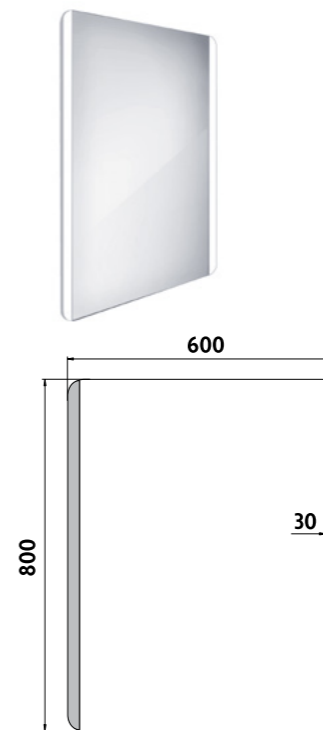

ZP 17004

LED zrcadlo 600x800
Koupelnové podsvícené LED zrcadlo. Možnost upevnění ve vertikální i horizontální poloze. Spotřeba-výkon 24W. **6000K**
LED mirror 600x800
Backlit LED bathroom mirror. Can be mounted vertically or horizontally. Power consumption 24W. **6000K**

ZP 17003