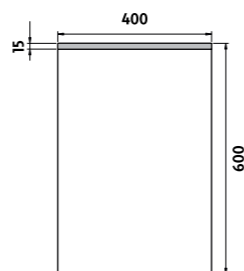

LED

ZP 8000

The new technology of lighting using acrylic glass (plexiglass) behind the mirror glass. Construction is made of aluminium frame of 32x19 mm. Glass of the mirror is 5 mm thick. It is possible to attach the mirror horizontally or vertically. Connection 220-240V. IP 44. With no switch, connection to wiring, turning on through switch of light in the room. High-performance LED chips are used. Color temperature - day light, bright is chosen. Temperature 6000 K. The lifetime of the LED is up to 50.000 hours.

ZP 8000

LED zrcadlo 400x600
Koupelnové podsvícené LED zrcadlo. Možnost upevnění ve vertikální i horizontální poloze. Spotřeba-výkon 6W.
6000K
LED mirror 400x600
Backlit LED bathroom mirror. Can be mounted vertically or horizontally. Power consumption 6W.
6000K

ZP 8001

LED zrcadlo 500x700
Koupelnové podsvícené LED zrcadlo. Možnost upevnění ve vertikální i horizontální poloze. Spotřeba-výkon 8W.
6000K
LED mirror 500x700
Backlit LED bathroom mirror. Can be mounted vertically or horizontally. Power consumption 8W.
6000K

ZP 8002

LED zrcadlo 600x700
Koupelnové podsvícené LED zrcadlo. Možnost upevnění ve vertikální i horizontální poloze. Spotřeba-výkon 9W.
6000K
LED mirror 600x700
Backlit LED bathroom mirror. Can be mounted vertically or horizontally. Power consumption 9W.
6000K

ZP 8003

LED zrcadlo 800x600
Koupelnové podsvícené LED zrcadlo. Možnost upevnění ve vertikální i horizontální poloze. Spotřeba-výkon 12W.
6000K
LED mirror 800x600
Backlit LED bathroom mirror. Can be mounted vertically or horizontally. Power consumption 12W.
6000K

ZP 8019