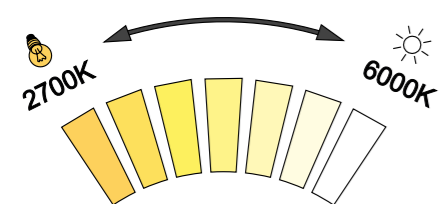

LED zrcadla se senzorem

LED mirrors with sensor

Turning on/off, handling by touch sensor with memory. After turning on the light the color temperature which was last set is presented. IP 44. Possibility of setting the color temperature from 2700 to 6000 K (without dimmer). The lifetime of LED diodes is up to 50.000 hours.

ZP 11001V

LED zrcadlo 500x700 s dotykovým senzorem

Koupelnové podsvícené LED zrcadlo. Spotřeba-výkon 21W. Možnost nastavení barevné teploty svícení od 2700K - 6000K.

LED mirror 500x700 with touch sensor

Backlit LED bathroom mirror. Power consumption 21W. Color temperature setting from 2700K - 6000K

ZP 11002V

LED zrcadlo 600x800 s dotykovým senzorem

Koupelnové podsvícené LED zrcadlo. Spotřeba-výkon 24W. Možnost nastavení barevné teploty svícení od 2700K - 6000K.

LED mirror 600x800 with touch sensor

Backlit LED bathroom mirror. Power consumption 24W. Color temperature setting from 2700K - 6000K

ZP 11003V

LED zrcadlo 800x700 s dotykovým senzorem

Koupelnové podsvícené LED zrcadlo. Spotřeba-výkon 21W. Možnost nastavení barevné teploty svícení od 2700K - 6000K.

LED mirror 800x700 with touch sensor

Backlit LED bathroom mirror. Power consumption 21W. Color temperature setting from 2700K - 6000K