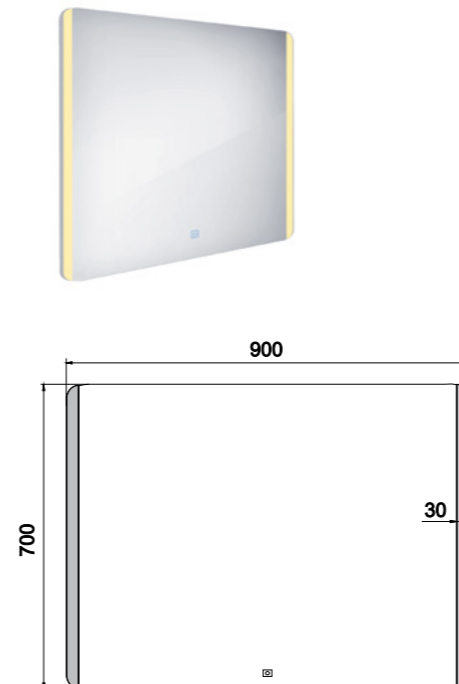

LED mirror 900x700 with touch sensor

Backlit LED bathroom mirror. Power consumption 21W. Color temperature setting from **2700K - 6000K**.