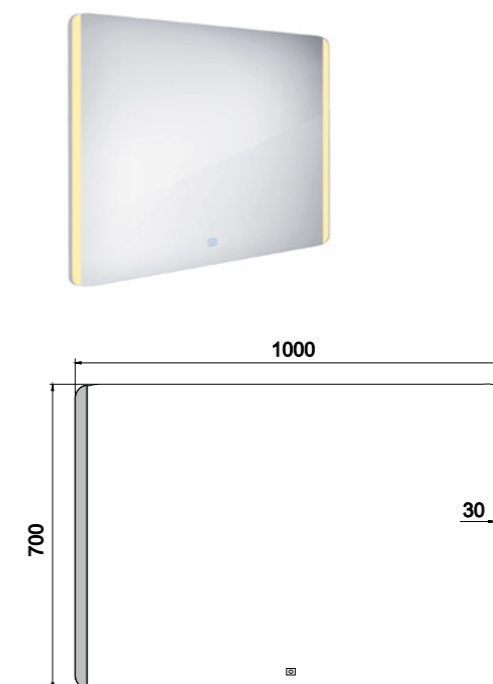

LED mirror 1000x700 with touch sensor

Backlit LED bathroom mirror. Power consumption 21W. Color temperature setting from **2700K - 6000K**.