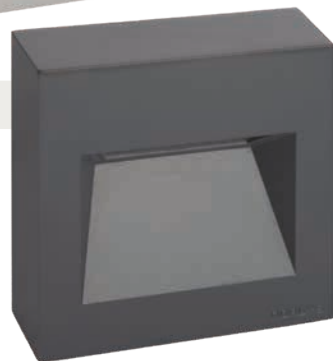

Colour:

- GR Graphite
- AL Aluminium

Wall

Bollard

Namsos

Colour temperature:

2700K 3000K 4000K

Colour: