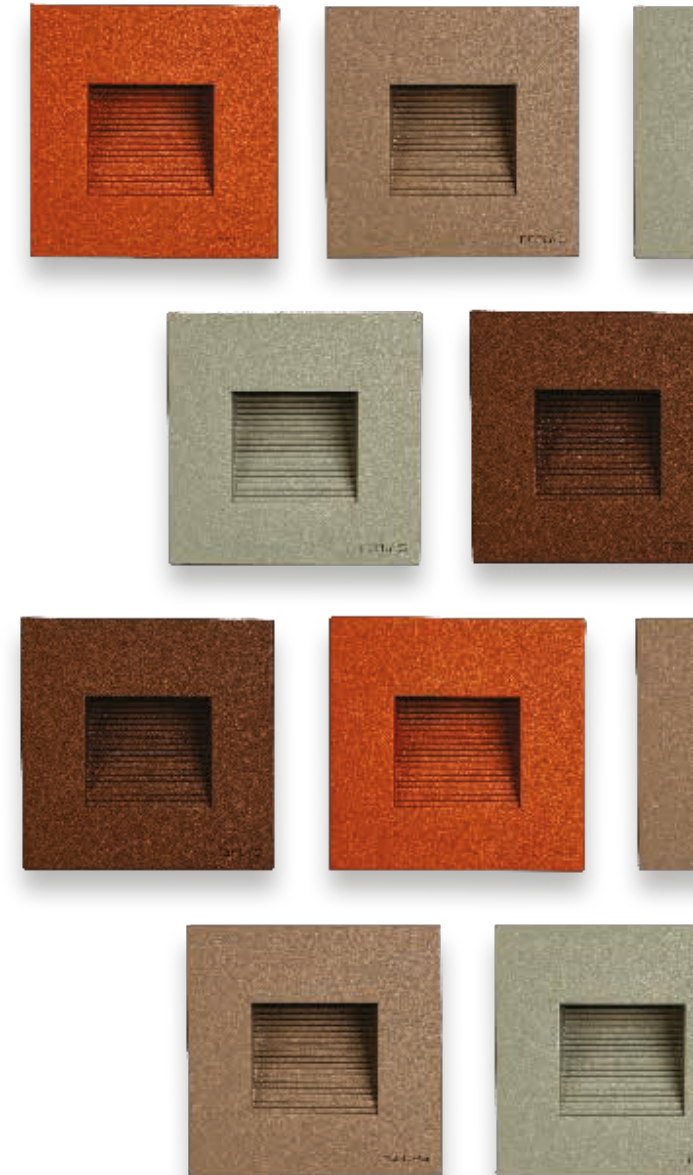

NORLYS in numbers

30+

Years of market
expertise

250+

Passionate experts
behind our success

25+

Export markets
worldwide

5mln+

Luminaires sold
worldwide

New colour palette!

Explore our new colour palette!

We are now able to prepare most
of our luminaires in new colours!

- **Copper Brown (CB)** RAL8004
- **Cement Grey (CG)** RAL7033
- **Coren Steel (CS)** approx. RAL8011
- **Beige Grey (GB)** RAL7006

For more information
contact your supplier
or visit our website
[norlys.com](https://www.norlys.com)