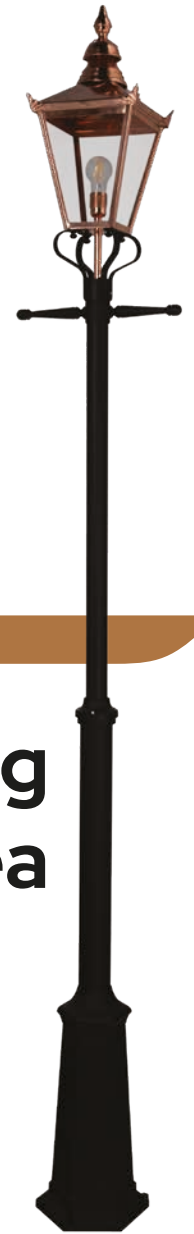

Pole

Chelsea

Colour:

Copper

Chelsea Big & Chelsea

Colour:

Copper

Bollard

All indexes and technical data can be found on our website: norlys.com, or by scanning the QR code. 145