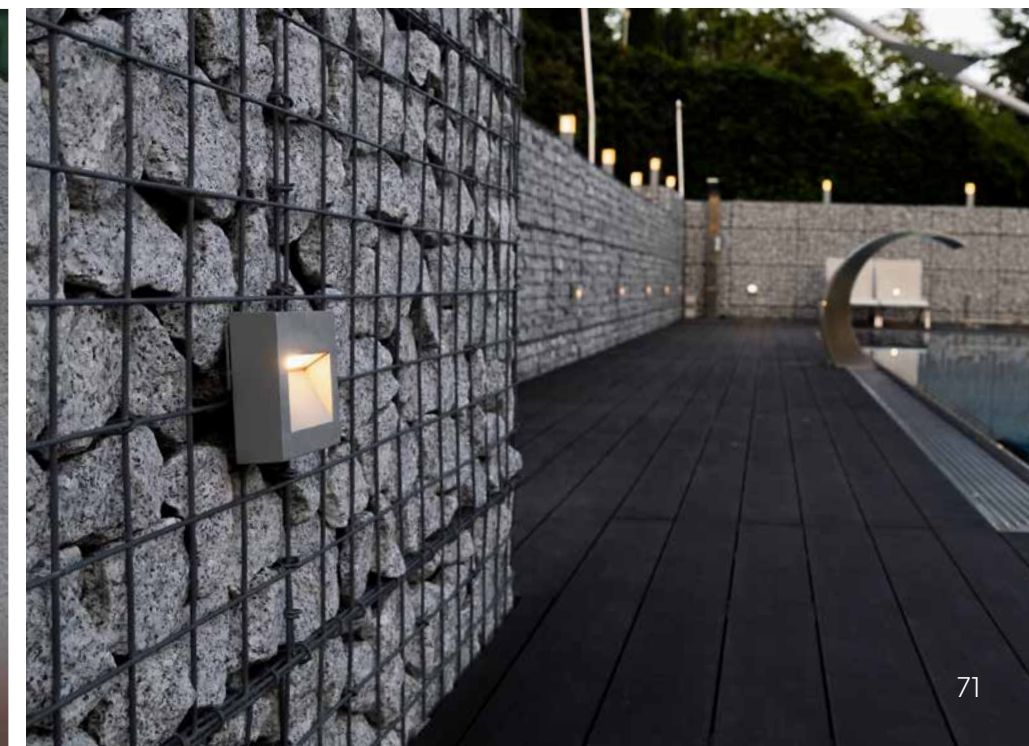

Colour:

- GR Graphite
- AL Aluminium

Wall

Bollard

Namsos

Colour temperature:

2700K 3000K 4000K

Colour: