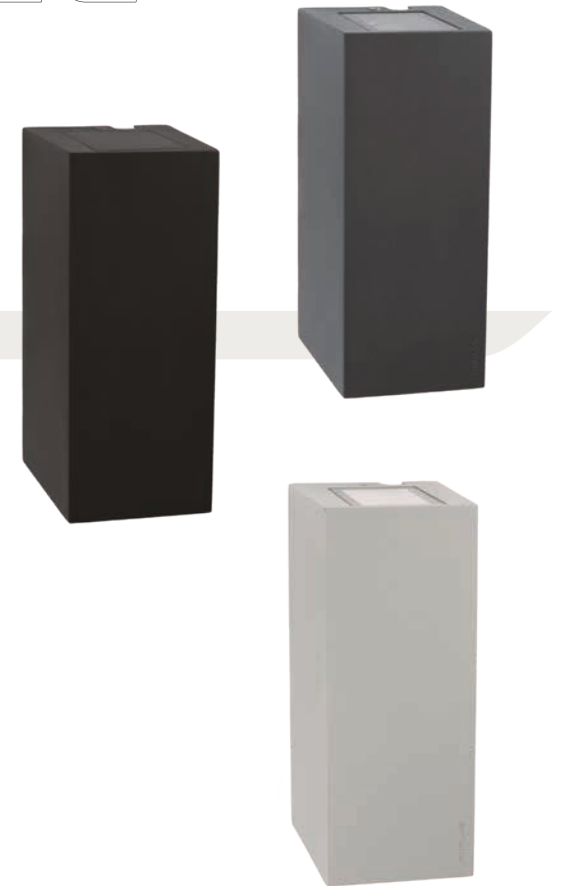

Colour:

- GR Graphite
- WH White
- AL Aluminium
- BL Black

Wall