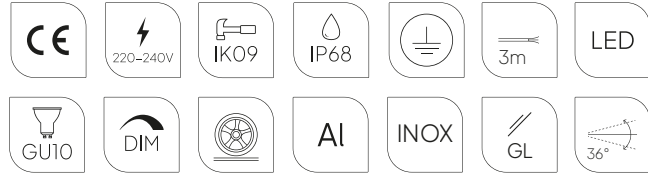

Recessed / Spot

Rena

Colour temperature:
2700K 3000K 4000K
☐ ☐ ☐

Colour:
☒ ST Stainless Steel