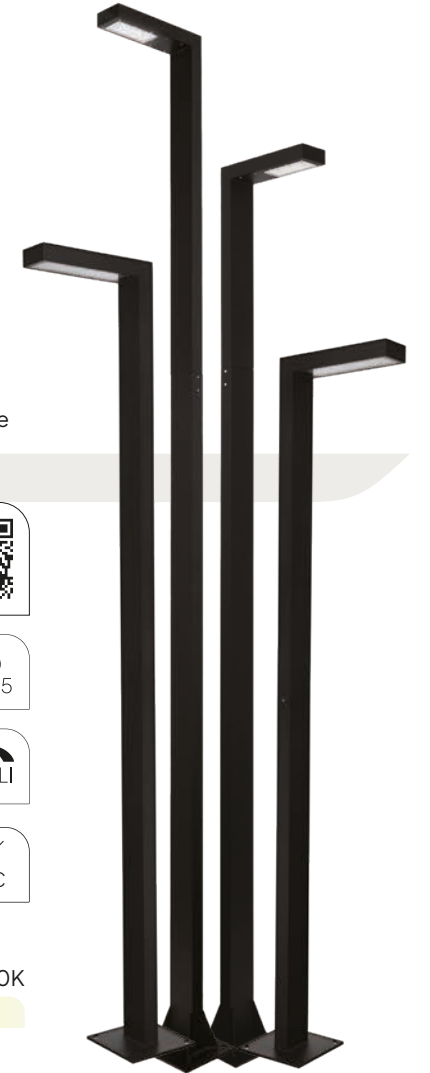

Colour temperature:
 2700K 3000K 4000K

Colour:

BL Black GR Graphite

AL Aluminium

Pole

Asker Head

Colour temperature:
 2700K 3000K 4000K

Colour:
 BL Black AL Aluminium GR Graphite