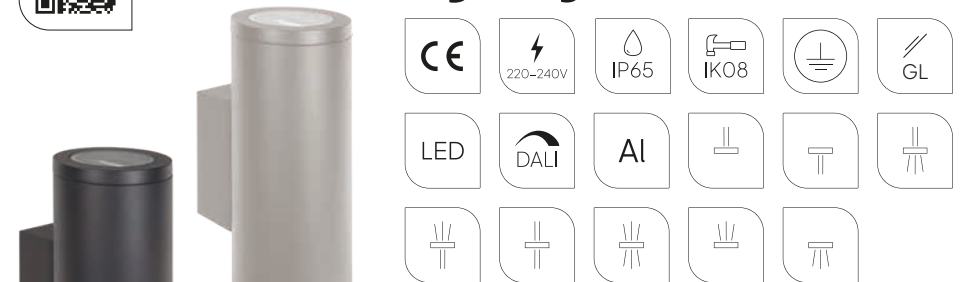

Lysfjord

Colour temperature:

2700K 3000K 4000K

Colour:

- ☐ GR Graphite
- ☒ WH White
- ☐ AL Aluminium
- ☐ BL Black

Wall