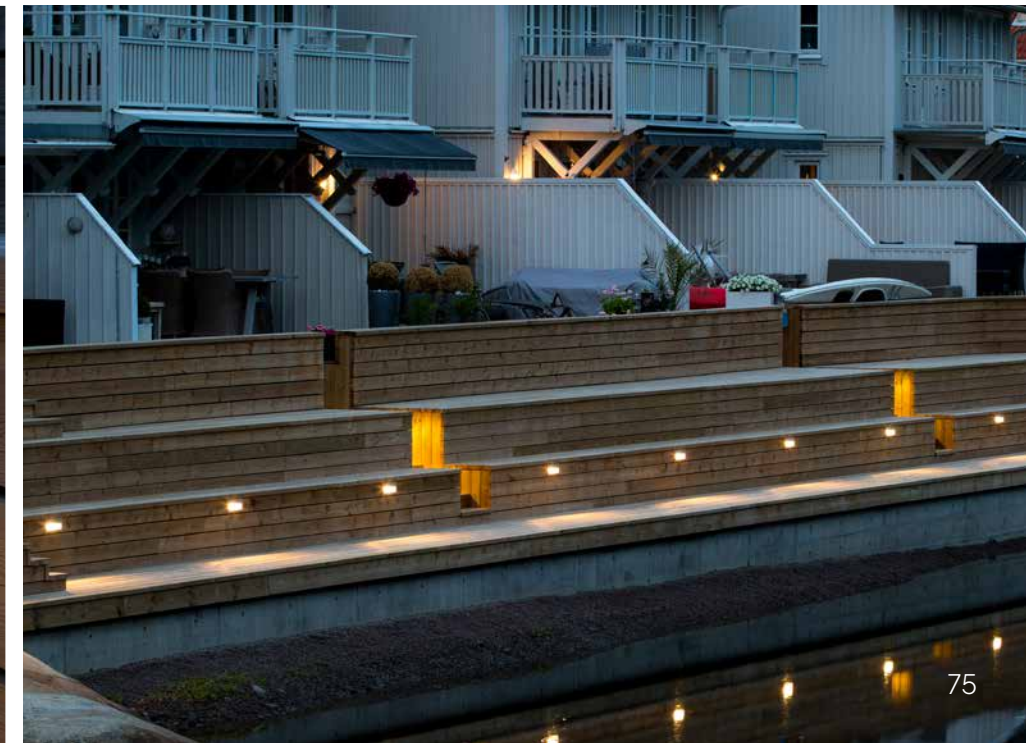

Recessed / Spot

Namsos

Colour temperature:
2700K 3000K 4000K
☐ ☐ ☐

Colour:
☒ GR Graphite
☐ AL Aluminium

Colour temperature:
2700K 3000K 4000K
☐ ☐ ☐

Colour:
☒ GA Galvanized