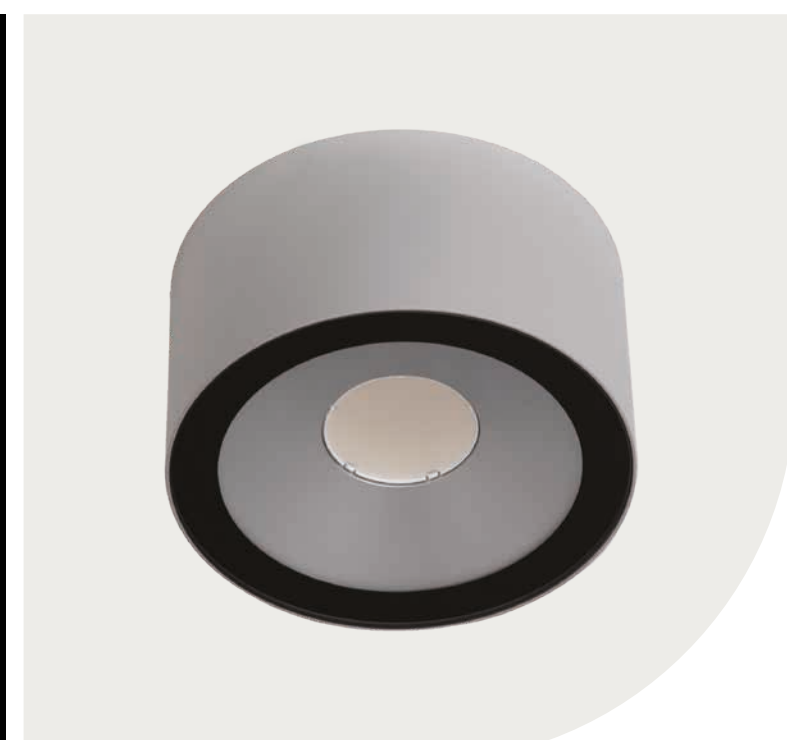

Bollard

Skara

Colour temperature:

2700K 3000K 4000K

Colour:

☒ GR Graphite

☐ AL Aluminium

☒ BL Black

Sol

Colour temperature:

2700K 3000K 4000K

Colour:

☒ GR Graphite

☒ WH White

☐ AL Aluminium

☒ BL Black

Ceiling