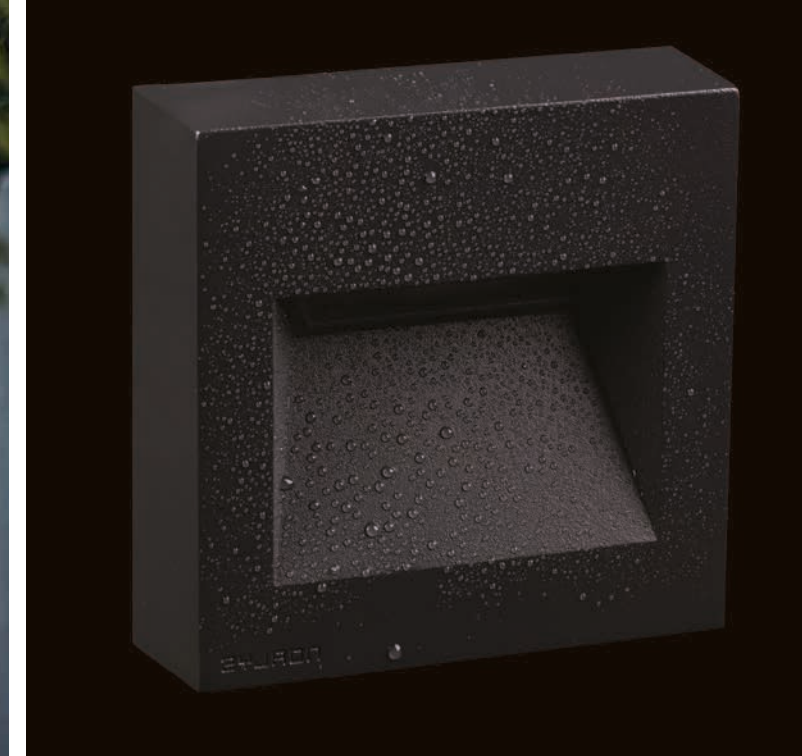

Colour:

- GR Graphite
- AL Aluminium

Wall

Bollard

Namsos

Colour temperature:

2700K 3000K 4000K

Colour: