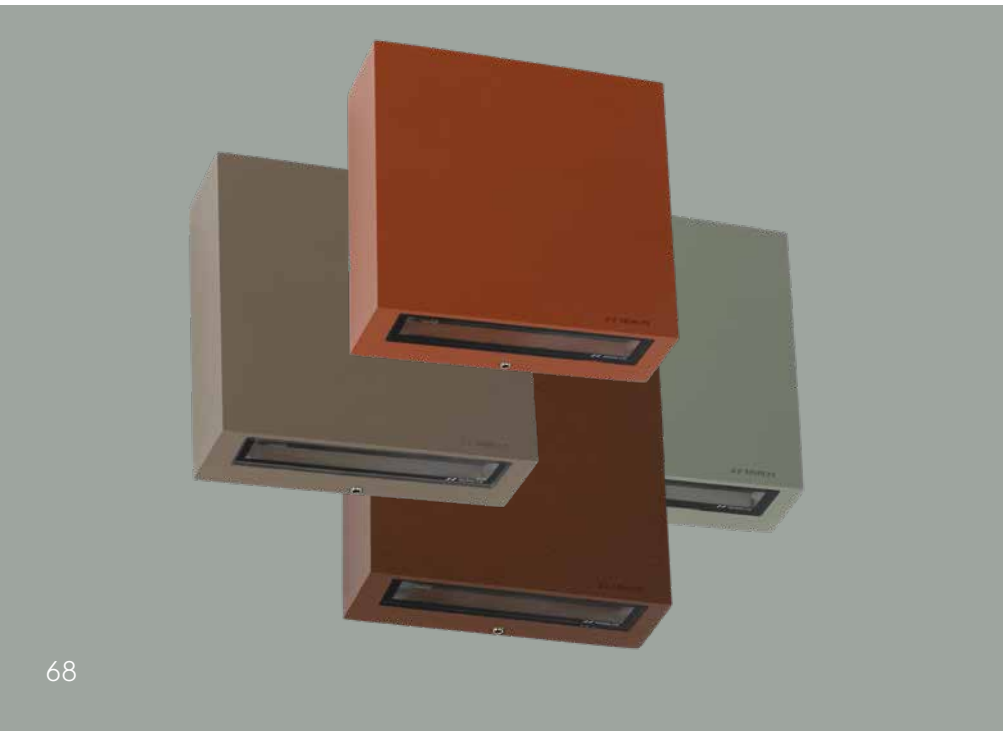

Wall

All indexes and technical data can be found on our website: norlys.com, or by scanning the QR code. 69