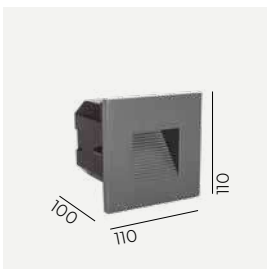

Art	Type of light source	Watt	Luminous flux	Colour temperature	L70/B50	Light control
1340AL	LED	4W	47lm	3000K	> 50 000h	Dimmable
1340GR