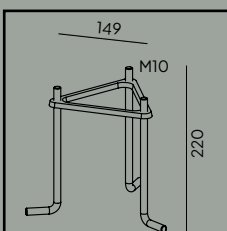

Accessories:

Art. 505

Concreting anchor