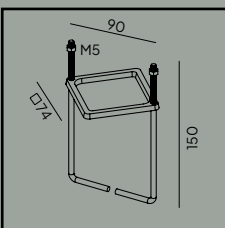

Accessories:

Art. 307

Concreting anchor.