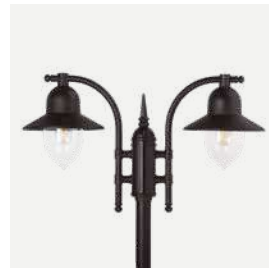

Como

Colour:

- ☒ Black
- ☐ White

Product Eco-friendly.

Luminaire suitable for extreme conditions.

Fully replaceable electrical kit.

Accessories:

Art. 108

Anchoring support.

Art. 305

Concreting anchor.

Art. 306

Ground anchor.