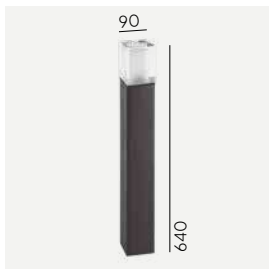

Product Eco-friendly.

**Accessories:**

**Art. 204**

Ground anchor.

**Art. 203**

Concreting anchor.

Art	Type of light source	Watt	Luminous flux	Colour temperature	L70/B50	Light control
1566BL	LED	4W	330 lm	3000K	>50 000h	Dimmable
1566GA						
1566GR						
1567BL			345 lm	4000K		
1567GA						
1567GR						