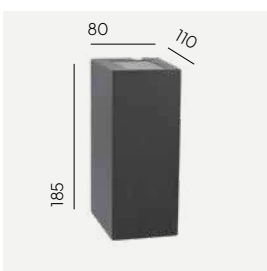

Art	Type of light source	Watt	Luminous flux	Colour temperature	L70/B50	Light control
1582AL	LED	4W	107lm	3000K	> 102 000h	Dimmable
1582BL						
1582GR						
1582WH						
5029AL			112lm	4000K		
5029BL						
5029GR						
5029WH