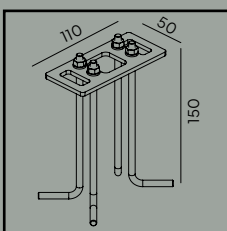

Luminaire suitable for extreme conditions.

Fully replaceable electrical kit.

Energy under control (mainly energy-saving solutions - control, dimming, motion-dusk sensor).

**Accessories:**

**Art. 1907**

Concreting anchor