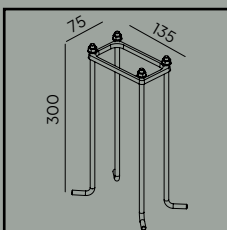

Accessories:

Art. 112

Concreting anchor