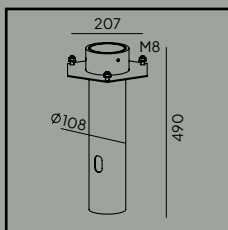

Accessories:

Art. 108

Anchoring support.