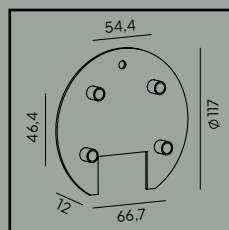

Art. 159

Luminaire mounting distance