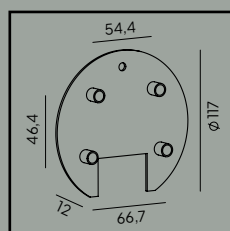

**Art. 153**

Mounting corner

**Art. 159**

Luminaire mounting distance

Art	Type of light source
240BL	E27
240GA	E27