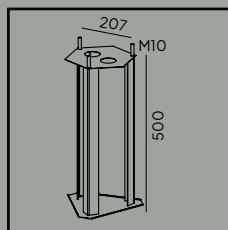

Art. 306

Ground anchor.