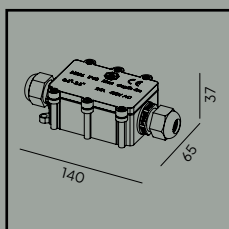

Product Eco-friendly.

Energy under control (mainly energy-saving solutions - control, dimming, motion-dusk sensor).

Wide range of light direction adjustment.

**Accessories:**

**Art. 145**

Hermetic IP68 box with 3 lines