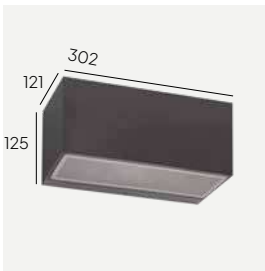

Art	Type of light source	Watt	Luminous flux	Colour temperature	L70/B50	Light control
1300AL	LED	8,3W	547lm	3000K	>72 000h	Dimmable
1300BL						
1300GR						
1300WH						
5080AL		19,4W	1669lm	3000K	>72 000h	DALI2
5080BL						
5080GR						
5080WH						
5086AL		19,3W	1942lm	4000K	>70 000h	DALI2
5086BL						
5086GR						
5086WH						
5018AL		8,5W	550lm	4000K	>70 000h	DALI2
5018BL						
5018GR						
5018WH						
1306AL	E27	13,7W	1280lm	3000K	>70 000h	Dimmable
1306BL						
1306GR						
1306WH						
5105AL		13,7W	1313lm	4000K	>70 000h	Dimmable
5105BL						
5105GR						
5105WH						
1303AL	E27	-	-	-	-	-
1303BL						
1303GR						
1303WH