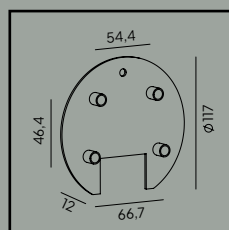

Art. 159

Luminaire mounting distance