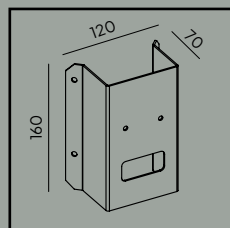

Art. 149

Corner bracket
Art.1370, 1371