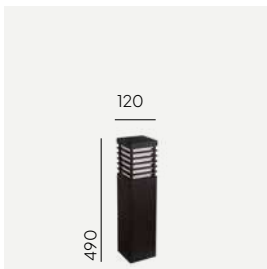

Luminaire suitable for extreme conditions.

Double corrosion protection (galvanising+powder coating).

**Accessories:**

**Art. 205**

Concreting anchor

**Art. 206**

Anchoring support

Art	Type of light source	Watt	Luminous flux	Colour temperature	L70/B50	Light control
296BL	E27	-	-	-	-	-
296GA						
296GR						
1483BL	LED E27	5,9W	252lm	2700K	25 000h	Dimmable
1483GA						
1483GR						
1482BL	LED	8,5W	292lm	3000K	> 50 000h	
1482GA						
1482GR						
5022BL			310lm	4000K		
5022GA						
5022GR						