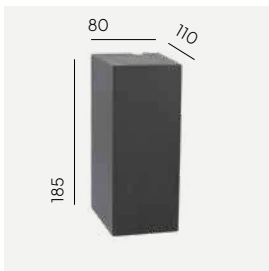

Art	Type of light source	Watt	Luminous flux	Colour temperature	L70/B50	Light control
1584AL	LED	4W	17lm	3000K	> 102 000h	Dimmable
1584BL						
1584GR						
1584WH						
5031AL			18lm	4000K		
5031BL						
5031GR						
5031WH