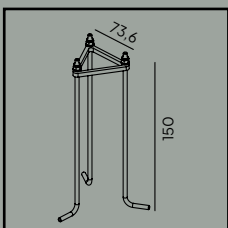

Accessories:

Art. 208

Concreting anchor.