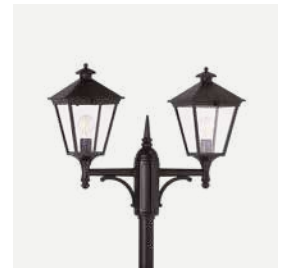

# London & London Big

Colour:

- Black
- White

Colour temperature:

- 2700K\*
- 3000K
- 4000K

\*2700K on request only, contact your supplier.

Product Eco-friendly.

Luminaire suitable for extreme conditions.