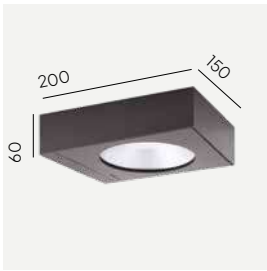

Product Eco-friendly.

**Accessories:**

**Art. 151**

Corner bracket tilt 15//30/45 °

Art	Type of light source	Watt	Luminous flux	Colour temperature	L70/B50
1330AL	LED	9,5W	920lm	3000K	50 000
1330GR					
1330WH					
5114AL			979lm	4000K	
5114GR					
5114WH					
1331AL		17,5W	1599lm	3000K	
1331GR					
1331WH					
5115AL			1717lm	4000K	
5115GR					
5115WH					