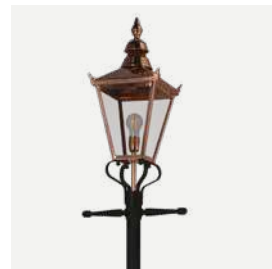

Chelsea

Colour:
● Copper

Product Eco-friendly.

Luminaire suitable for extreme conditions.

Fully replaceable electrical kit.

Handmade product (artisanal method).

Accessories:

Art. 305

Concreting anchor.

Art. 306

Ground anchor.

Art. 108

Anchoring support.