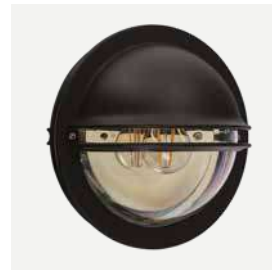

Berlin

Colour:

☒ Black

☐ White

Colour temperature:

2700K* 3000K 4000K

*2700K on request only, contact your supplier.

Luminaire suitable for extreme conditions.

Fully replaceable electrical kit.

Product Eco-friendly.