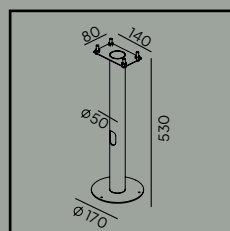

Art. 113

Ground anchor