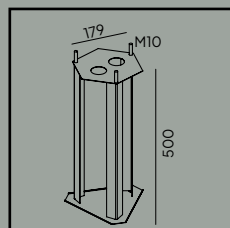

Art. 406

Ground anchor.