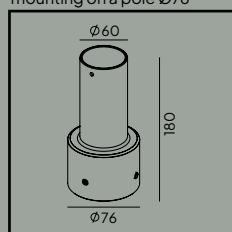

Luminaires sold separately, recommended poles  $\varnothing 60$ , further information on pages 417- 418.

**Art. 154**

Wall mounting arm

**Art. 7665**

Reduction for fittings  $\varnothing 60$  for mounting on a pole  $\varnothing 76$