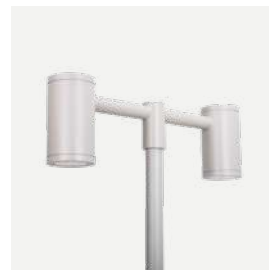

Colour:

- ☐ Aluminium
- ☐ Graphite
- ☐ Black

Colour temperature:

2700K* 3000K 4000K

☐ ☒ ☐

*2700K on request only, contact your supplier.

Product Eco-friendly.

Fully replaceable electrical kit.

Energy under control (mainly energy-saving solutions - control, dimming, motion-dusk sensor).

Accessories:

Luminaires sold separately, recommended poles ø60, further information on pages 417- 418.