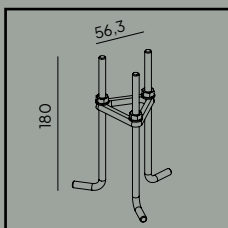

Accessories:

Art. 205

Concreting anchor