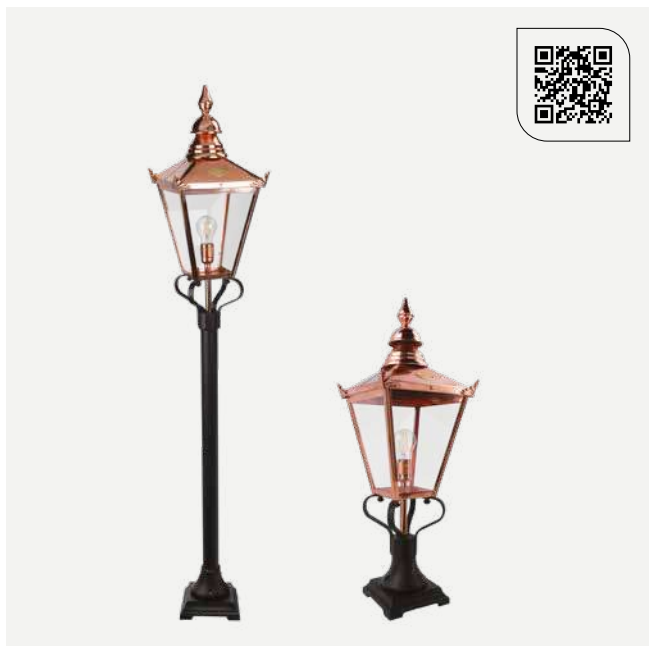

# Chelsea & Chelsea Big

**Colour:**

 Copper

Product Eco-friendly.

Luminaire suitable for extreme conditions.

Fully replaceable electrical kit.

Handmade product (artisanal method).

**Accessories:**