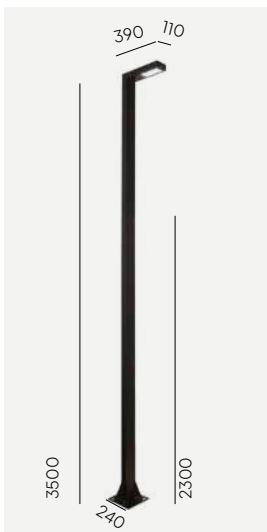

Art	Type of light source	Watt	Luminous flux	Colour temperature	L70/B50	Light control	Lens	IP	
5200AL	LED	19,9W	2620lm	3000K	> 120 000h	DALI2 / NightDim	IESNA type V	IP55/65	
5200BL									
5200GR									
5202AL		19,5W	2660lm		Dimmable	> 100 000h		Dimmable	IP65
5202BL									
5202GR									
5204AL		19,9W	2620lm		DALI2 / NightDim	IESNA type III	IP55/65		
5204BL									
5204GR									
5206AL		19,6W	2666lm		Dimmable		> 100 000h	Dimmable	IP65
5206BL									
5206GR									

*All indexes also available in 4000K and 2700K versions.