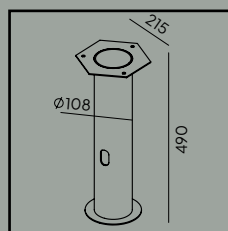

Art. 115

Ground anchor