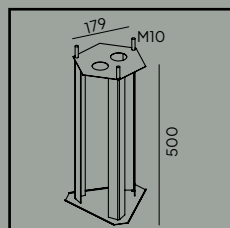

Art. 406

Ground anchor.