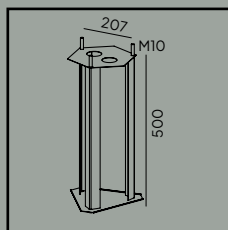

Art. 306

Ground anchor.