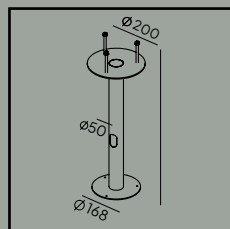

Art. 1231
Anchoring support