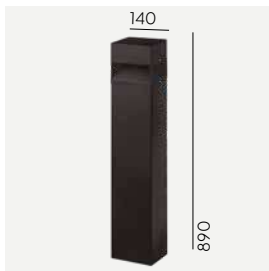

Art	Type of light source	Watt	Luminous flux	Colour temperature	L70/B50
898BL	E27	-	-	-	-
898GA					
891BL	LED	8,8W	543lm	3000K	> 102 000h
891GA