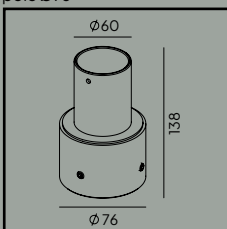

Art. 7660

Adapter Ø60 for install on pole Ø76