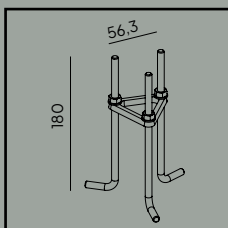

Accessories:

Art. 205

Concreting anchor