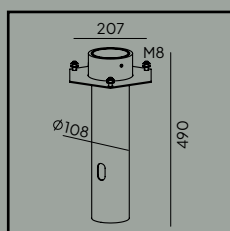

Accessories:

Art. 108

Anchoring support.