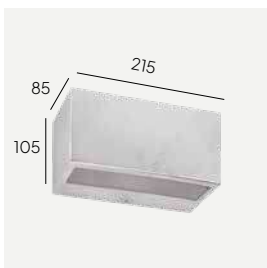

Art	Type of light source	Watt	Luminous flux	Colour temperature	L70/B50	Light control
1700GA	LED	8,4W	360lm	3000K	50 000h	Dimmable
5100GA			367lm	4000K		
1702GA	E27	-	-	-	-	-