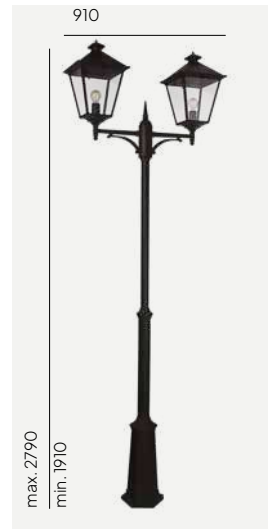

### Art. 306

Ground anchor.

Art	Type of light source
482BL	E27
482WH	

Art	Type of light source
483BL	E27
483WH	

Art	Type of light source
491BL	E27
491WH	

Art	Type of light source
492BL	E27
492WH	

Art	Type of light source
495BL	E27
495WH	