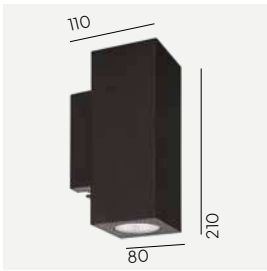

Energy under control (mainly energy-saving solutions - control, dimming, motion-dusk sensor).

**Accessories:**

**Art. 148**

Corner bracket for art. 1730, 1731, 1732, 5152

**Art. 131**

Corner bracket for art 1740, 1741, 1742, 5153