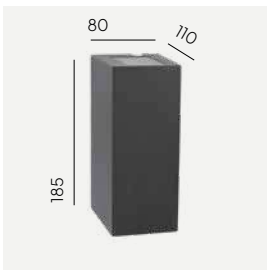

Art	Type of light source	Watt	Luminous flux	Colour temperature	L70/B50	Light control
1581AL	LED	7,3W	216lm	3000K	> 102 000h	Dimmable
1581BL						
1581GR						
1581WH						
5028AL			231lm	4000K		
5028BL						
5028GR						
5028WH