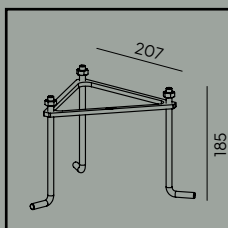

Accessories:

Art. 305

Concreting anchor.