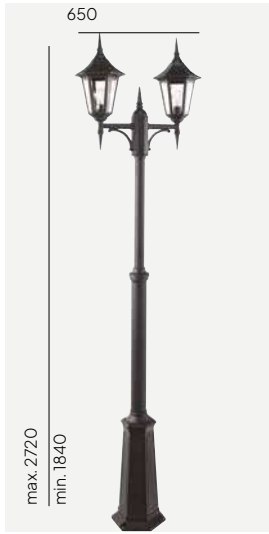

Art	Type of light source
302 BL	E27
302 WH