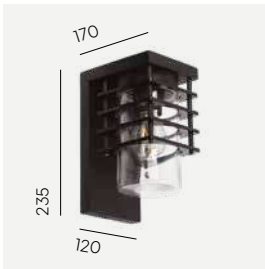

Art	Type of light source
1396BL	E27