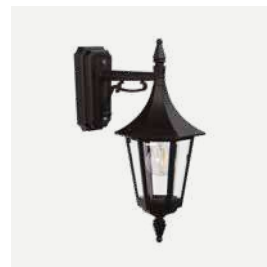

Rimini

Colour:

- ☒ Black
- ☐ White

Product Eco-friendly.

Luminaire suitable for extreme conditions.

Fully replaceable electrical kit.

Accessories:

Art. 150

Corner bracket