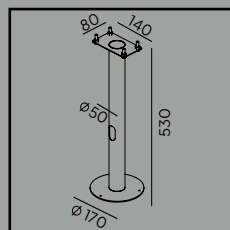

Product Eco-friendly.

**Accessories:**

**Art. 112**

Concreting anchor

**Art. 113**

Anchoring support

Art	Type of light source	Watt	Luminous flux	Colour temperature	L70/B50	Light control	Lens
1262AL	LED	53W	7746lm	4000K	> 70 000h	DALI2	IESNA type IV
1262BL							
1262GR							
1261AL							
1261BL							
1261GR							
1281AL		54W	7320lm	3000K		-	
1281BL							
1281GR							
1282AL							
1282BL							
1282GR							