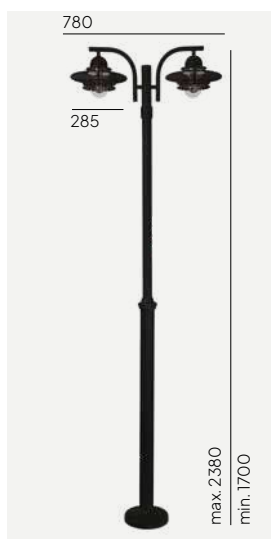

Art	Type of light source
242BL	E27
242GA