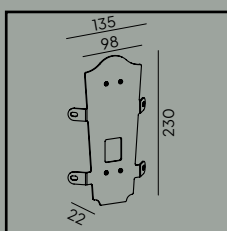

# Bologna

Colour:

Product Eco-friendly.

Luminaire suitable for extreme conditions.

Fully replaceable electrical kit.

Accessories:

Art. 152

Mounting corner