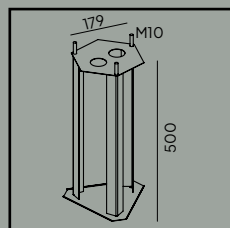

Art. 406

Ground anchor.