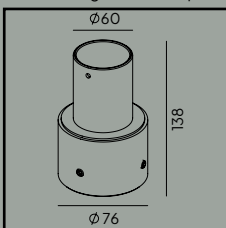

Art. 7660

Reduction for ø60 luminaires for mounting on the ø76 pole.