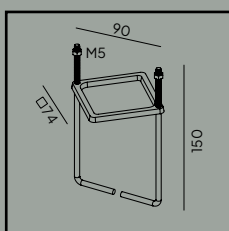

Accessories:

Art. 307

Concreting anchor.