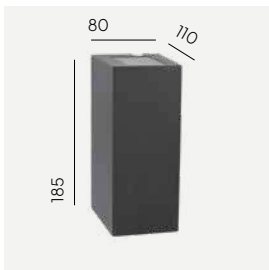

Art	Type of light source	Watt	Luminous flux	Colour temperature	L70/B50	Light control
1585AL	LED	4W	17lm	3000K	> 102 000h	Dimmable
1585BL						
1585GR						
1585WH						
1586AL			18lm	4000K		
1586BL						
1586GR						
1586WH