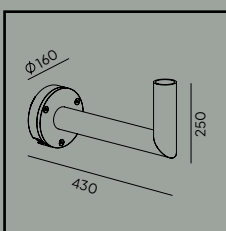

Luminaires sold separately, recommended poles  $\varnothing 60$ , further information on pages 417- 418.

**Art. 154**

Wall mounting arm

**Art. 7665**

Reduction for fittings  $\varnothing 60$  for mounting on a pole  $\varnothing 76$