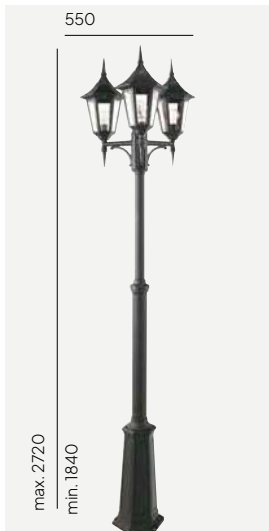

Art	Type of light source
303 BL	E27
303 WH