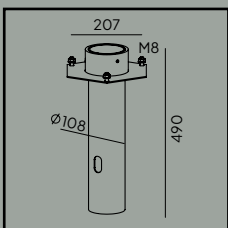

Accessories:

Art. 108

Anchoring support.