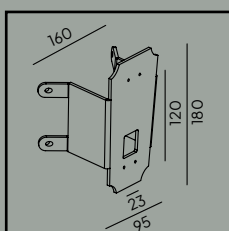

Accessories:

Art. 150

Corner bracket