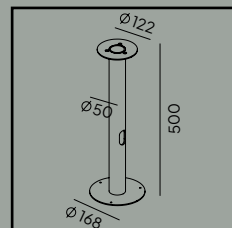

Art. 206

Anchoring support