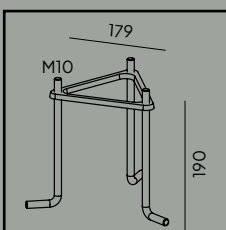

Accessories:

Art. 405

Concreting anchor.