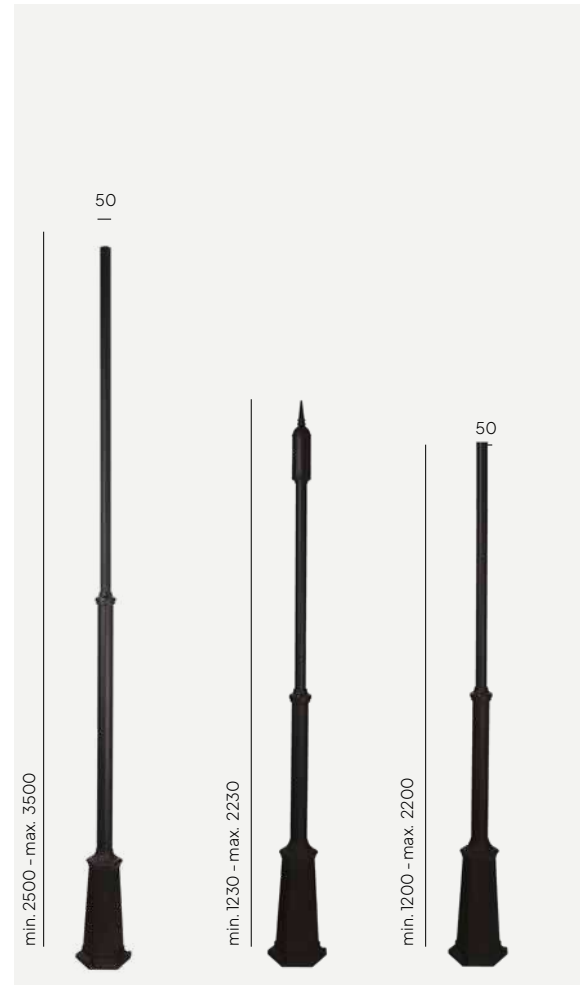

Art. 30101

Art. 3013

Art. 3010

Poles