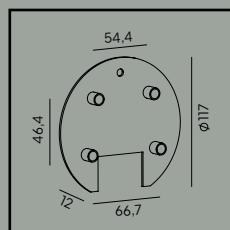

Art. 159

Spacer