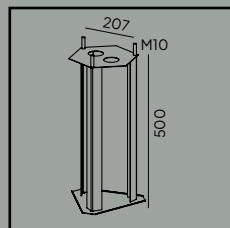

Art. 306

Ground anchor.