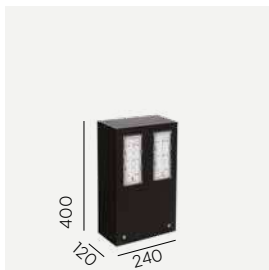

Art	Type of light source	Watt	Luminous flux	Colour temperature	L70/B50	Light control	Lens
1264AL	LED	53W	7746lm	4000K	> 70 000h	DALI2	IESNA type IV
1264BL							
1264GR							
1263AL							
1263BL							
1263GR							
1283AL		54W	7320lm	3000K		-	
1283BL							
1283GR							
1284AL							
1284BL							
1284GR