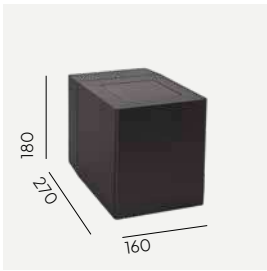

Art	Type of light source	Watt	Luminous flux	Colour temperature	L70/B50	Light control
1951AL	LED	10,8W	557lm	3000K	> 171 460	Dimmable
1951GR						
5034AL		16,8W	610lm	4000K	50 000	
5034GR