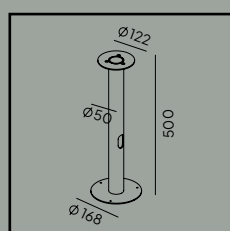

Luminaire suitable for extreme conditions.

Double corrosion protection (galvanising+powder coating).

**Accessories:**

**Art. 205**

Concreting anchor

**Art. 206**

Anchoring support

Art	Type of light source	Watt	Luminous flux	Colour temperature	L70/B50	Light control
296BL	E27	-	-	-	-	-
296GA						
296GR						
1483BL	LED E27	5,9W	252lm	2700K	25 000h	Dimmable
1483GA						
1483GR						
1482BL	LED	8,5W	292lm	3000K	> 50 000h	
1482GA						
1482GR						
5022BL			310lm	4000K		
5022GA						
5022GR						