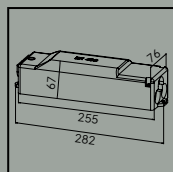

Art. 7662
Pole connector.