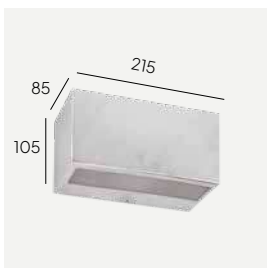

Art	Type of light source	Watt	Luminous flux	Colour temperature	L70/B50	Light control
1705GA	LED	8W	165lm	3000K	50 000h	Dimmable
5101GA			183lm	4000K		
1707GA	E27	-	-	-	-	-