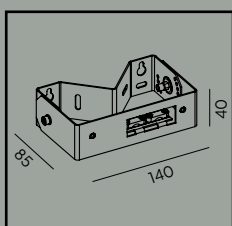

Accessories:

Art. 151

Corner bracket tilt 15//30/45 °