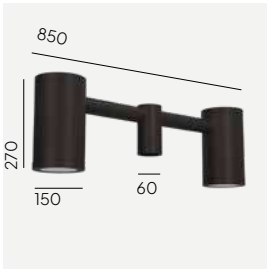

Art	Type of light source	Watt	Luminous flux	Colour temperature	L70/B50	Light control
6466AL	LED	33,9W	3229lm	3000K	> 110 000h	DALI2/ NigthDim
6466BL						
6466GR		33,5W	3437lm	4000K		
6467AL						
6467BL						
6467GR