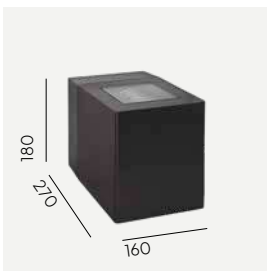

Art	Type of light source	Watt	Luminous flux	Colour temperature	L70/B50	Light control
1950AL	LED	15,4W	614lm	3000K	50 000h	-
1950GR						
5032AL		16,9W	655lm	4000K	> 102 000h	
5032GR