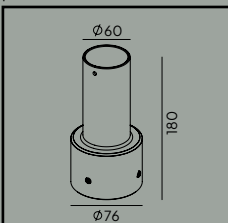

Art. 7665

Adapter Ø60 for install on pole Ø76