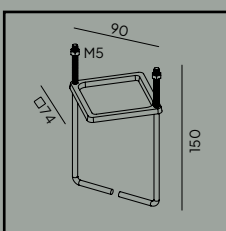

Accessories:

Art. 307

Concreting anchor.