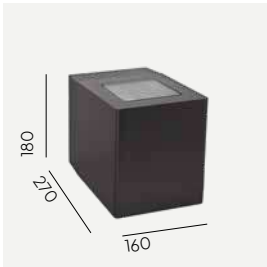

Art	Type of light source	Watt	Luminous flux	Colour temperature	L70/B50	Light control
1955AL	LED	10,5W	557lm	3000K	> 102 000h	Dimmable
1955GR						
5036AL		10,5W	557lm	4000K	50 000	
5036GR