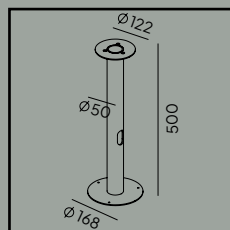

Art. 206

Anchoring support