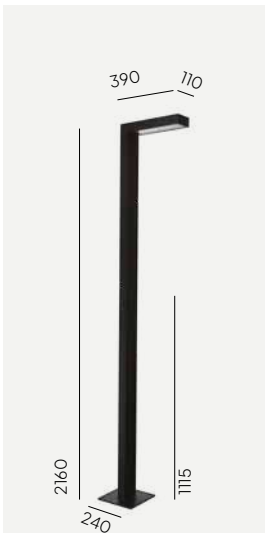

Product Eco-friendly.

**Accessories:**

**Art. 116**

Concreting anchor  
For 2160 & 2360 height

**Art. 117**

Anchoring support  
For 2160 & 2360 height.

**Art. 3091**

Concreting anchor