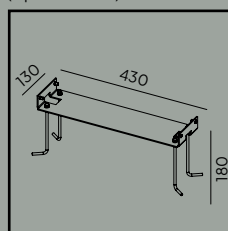

Art. 2409

Anchoring support
(2 pcs needed)