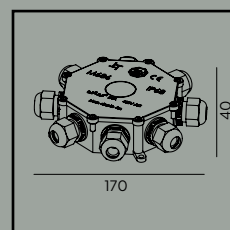

Art. 146

Hermetic 3-track box