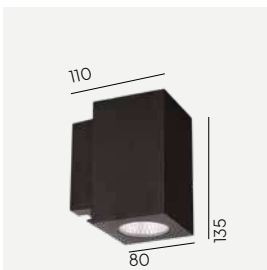

Art	Type of light source	Watt	Luminous flux	Colour temperature	L70/B50	Light control
1740AL	LED GU10	-	-	-	-	-
1740BL						
1740GR						
1740WH						
1741AL	LED	3,9W	210lm	2700K	40 000h	Dimmable
1741BL						
1741GR						
1741WH						
1742AL						
1742BL						
1742GR						
1742WH						
5153AL	LED	8W	563lm	3000K	> 50 000h	Dimmable
5153BL						
5153GR						
5153WH						
5153WH