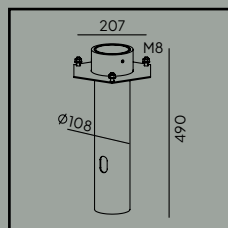

Art. 108

Anchoring support.