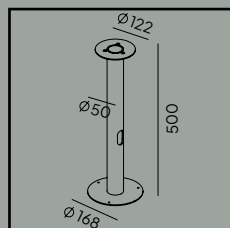

Art. 206

Anchoring support