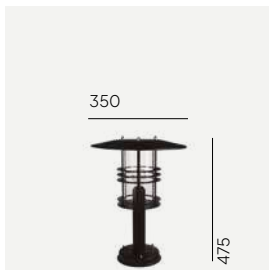

Art	Type of light source
287BL	E27
287GA