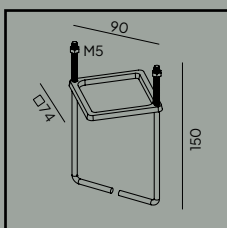

Accessories:

Art. 307

Concreting anchor.