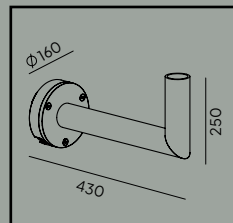

**Accessories:**

Luminaires sold separately, recommended poles ø60, further information on pages 417-418.

**Art. 7665**

Adapter Ø60 for install on pole Ø76

**Art. 154**

Arm for use on wall

Art	Type of light source	Watt	Luminous flux	Colour temperature	L70/B50	Light control	
5135AL	LED	32,3W	3320lm	4000K	> 72 000h	-	
5135GR				3000K		DALI2/ NightDim	
5136AL		32,5W	3117lm	4000K			
5136GR			3310lm	3000K			
5137AL		32,7W	3227lm	3000K			> 50 000h
5137GR				4000K			
6141AL							
6141GR							