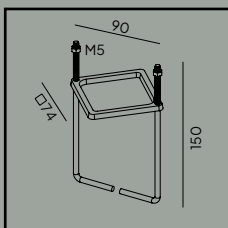

# Florence

Colour:

Product Eco-friendly.

Luminaire suitable for extreme conditions.

Fully replaceable electrical kit.

Accessories:

**Art. 307**

Concreting anchor.