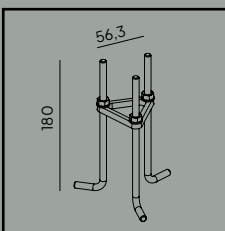

Luminaire suitable for extreme conditions.

Double corrosion protection (galvanising+powder coating).

**Accessories:**

**Art. 205**

Concreting anchor

**Art. 206**

Anchoring support

Art	Type of light source	Watt	Luminous flux	Colour temperature	L70/B50	Light control
296BL	E27	-	-	-	-	-
296GA						
296GR						
1483BL	LED E27	5,9W	252lm	2700K	25 000h	Dimmable
1483GA						
1483GR						
1482BL	LED	8,5W	292lm	3000K	> 50 000h	
1482GA						
1482GR						
5022BL			310lm	4000K		
5022GA						
5022GR						