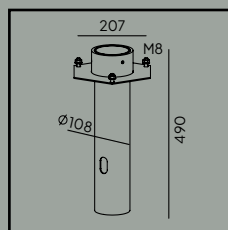

Art. 108

Anchoring support.