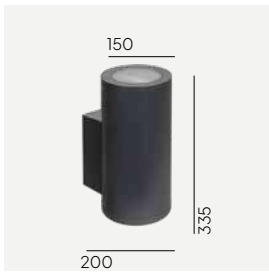

Art	Type of light source	Watt	Luminous flux	Colour temperature	L70/B50	Light control
6405AL	LED	26,5W	946lm	3000K	> 70 000h	DALI2/ NightDim
6405BL						
6405GR						
6405WH						
6425AL						
6425BL						
6425GR						
6425WH						

Art	Type of light source	Watt	Luminous flux	Colour temperature	L70/B50	Light control
6406AL	LED	14,6W	39lm	3000K	> 70 000h	DALI2/ NightDim
6406BL						
6406GR						
6406WH						
6426AL						
6426BL						
6426GR						
6426WH						

Art	Type of light source	Watt	Luminous flux	Colour temperature	L70/B50	Light control
6407AL	LED	14,6W	998lm	3000K	> 70 000h	DALI2/ NightDim
6407BL						
6407GR						
6407WH						
6427AL						
6427BL						
6427GR						
6427WH						

Art	Type of light source	Watt	Luminous flux	Colour temperature	L70/B50	Light control
6408AL	LED	14,6W	998lm	3000K	> 70 000h	DALI2/ NightDim
6408BL						
6408GR						
6408WH						
6428AL						
6428BL						
6428GR						
6428WH