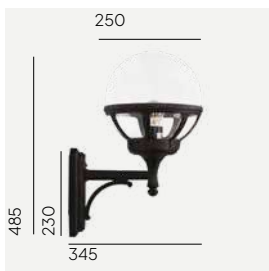

Art	Type of light source
360BL	E27
360WH