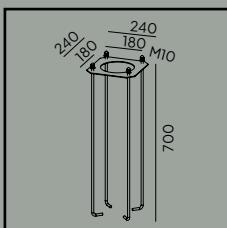

Accessories:

Art. 3091