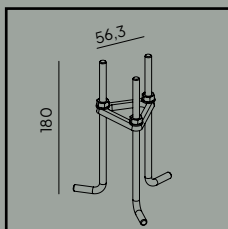

\*2700K on request only, contact your supplier.

Luminaire housing made of natural wood.

Product Eco-friendly.

Fully replaceable electrical kit.

**Accessories:**

**Art. 205**

Concreting anchor

**Art. 206**