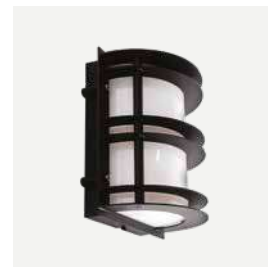

Stockholm

Colour:

- ☒ Black
- ☐ Galvanized

Colour temperature:

2700K* 3000K 4000K

*2700K on request only, contact your supplier.

Luminaire suitable for extreme conditions.

Product Eco-friendly.

Double corrosion protection (galvanising+powder coating).