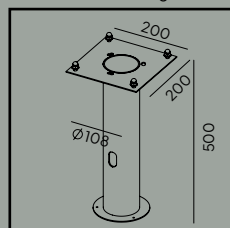

Product Eco-friendly.

**Accessories:**

**Art. 116**

Concreting anchor  
For 2160 & 2360 height

**Art. 117**

Anchoring support  
For 2160 & 2360 height.

**Art. 3091**

Concreting anchor