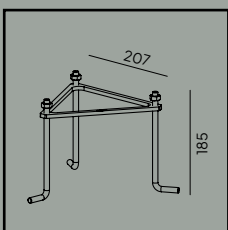

Accessories:

Art. 305

Concreting anchor.