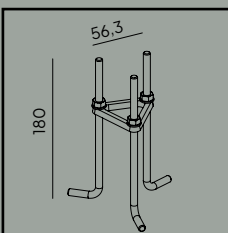

Accessories:

Art. 205

Concreting anchor