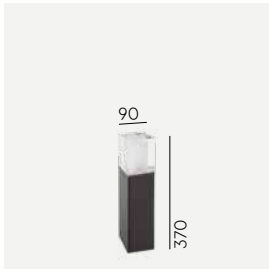

Product Eco-friendly.

**Accessories:**

**Art. 204**

Ground anchor.

**Art. 203**

Concreting anchor.

Art	Type of light source	Watt	Luminous flux	Colour temperature	L70/B50	Light control
1566BL	LED	4W	330 lm	3000K	>50 000h	Dimmable
1566GA						
1566GR						
1567BL			345 lm	4000K		
1567GA						
1567GR						