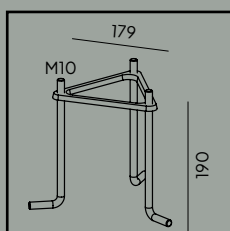

Accessories:

Art. 405
Concreting anchor.