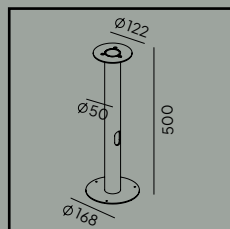

Art. 206

Anchoring support