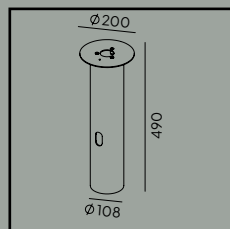

Art. 6132

Anchoring support 490mm