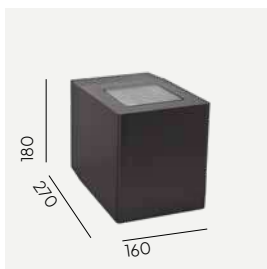

Art	Type of light source	Watt	Luminous flux	Colour temperature	L70/B50	Light control
1952AL	LED	21W	1115lm	3000K	> 102 000h	-
1952GR			1077lm	4000K		
5033AL						
5033GR