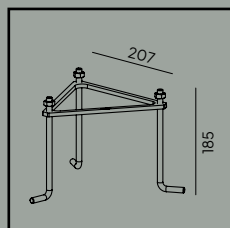

Art. 305

Concreting anchor.