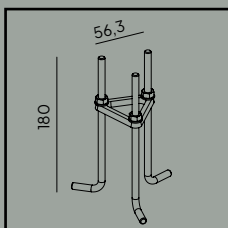

Accessories:

Art. 205

Concreting anchor