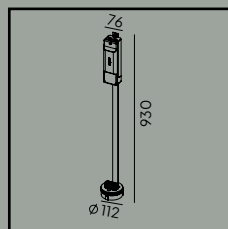

Art. 6135

Electric box