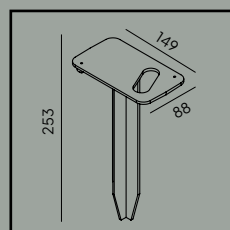

Wide range of light direction adjustment.

**Accessories:**

**Art. 1233**

Cap

**Art. 1233**

Ground anchor.

Art	Type of light source	Watt	Luminous flux	Colour temperature	L70/B50	Light control	Light angle
1592BL	LED GU10	5,5W	276lm	3000K	40 000	Dimmable	36°
1592GR							40°
1593BL	LED	8,6W	566lm		> 145 000h		
1593GR							