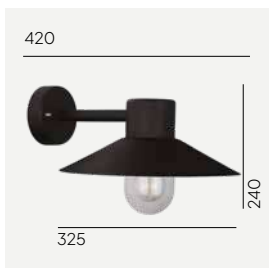

Art	Type of light source
290BL	E27
290GA