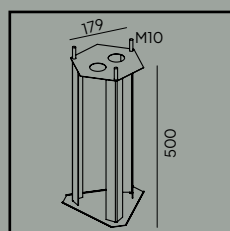

Art. 406

Ground anchor.