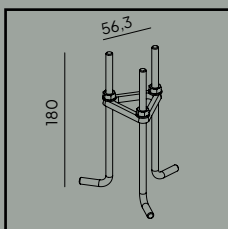

Luminaire suitable for extreme conditions.

Fully replaceable electrical kit.

Product Eco-friendly.

**Accessories:**

**Art. 205**

Concreting anchor

**Art. 206**

Anchoring support