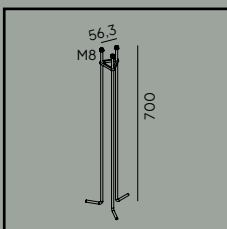

Accessories:

Art. 6130

Concreting anchor