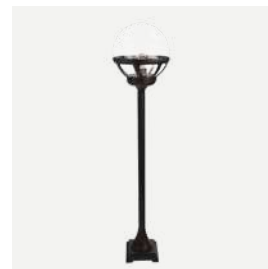

Bologna

Colour:

Product Eco-friendly.

Luminaire suitable for extreme conditions.

Fully replaceable electrical kit.

Accessories:

Art. 307

Mounting corner