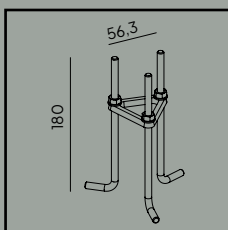

Accessories:

Art. 205

Concreting anchor