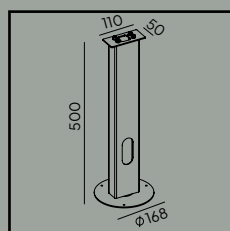

Art. 1908

Anchoring support