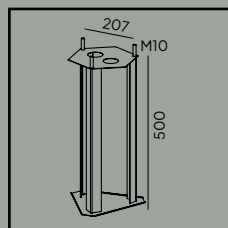

Art. 306

Ground anchor.