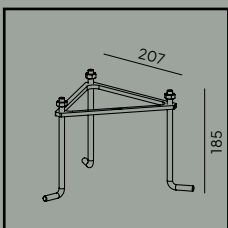

Accessories:

Art. 305

Concreting anchor.