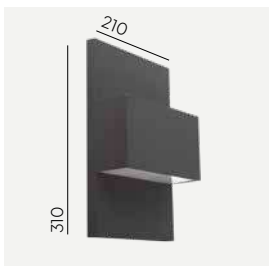

Art	Type of light source	Watt	Luminous flux	Colour temperature	L70/B50	Light control
1874AL	E27	-	-	-	-	-
1874GR		-	-	-	-	-
1874WH		-	-	-	-	-
1879AL	LED	8,3W	609lm	3000K	> 72 000h	Dimmable
1879GR						
1879WH						
1880AL		8,4W	656lm	4000K		
1880GR						
1880WH