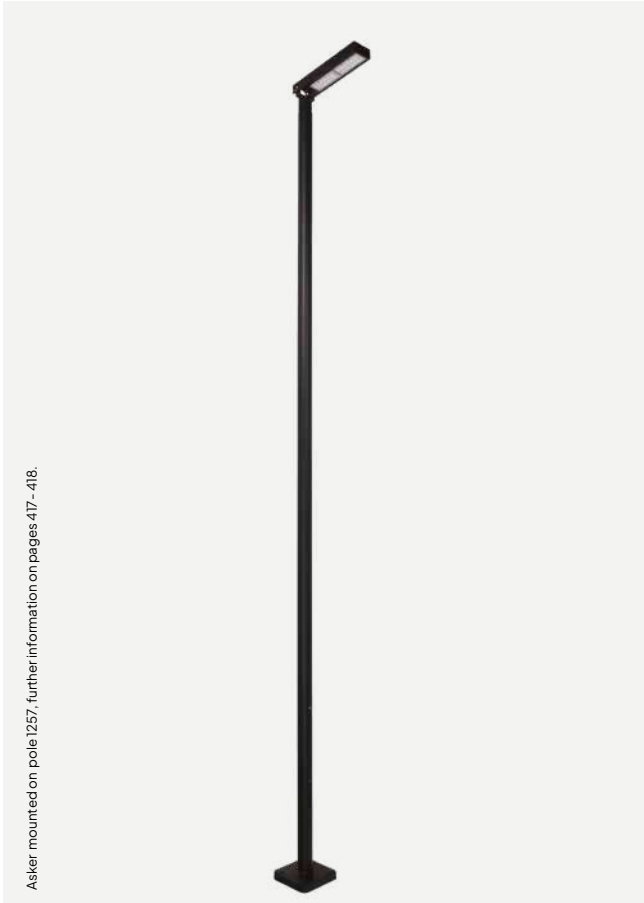

# Asker Head

Asker mounted on pole 1257, further information on pages 417 - 418.

CE	220-240V	IP65	IK10	LED	DALI
Al	PC	6m			

**Colour:**

- Aluminium
- Black
- Graphite

**Colour temperature:**

2700K\* 3000K 4000K