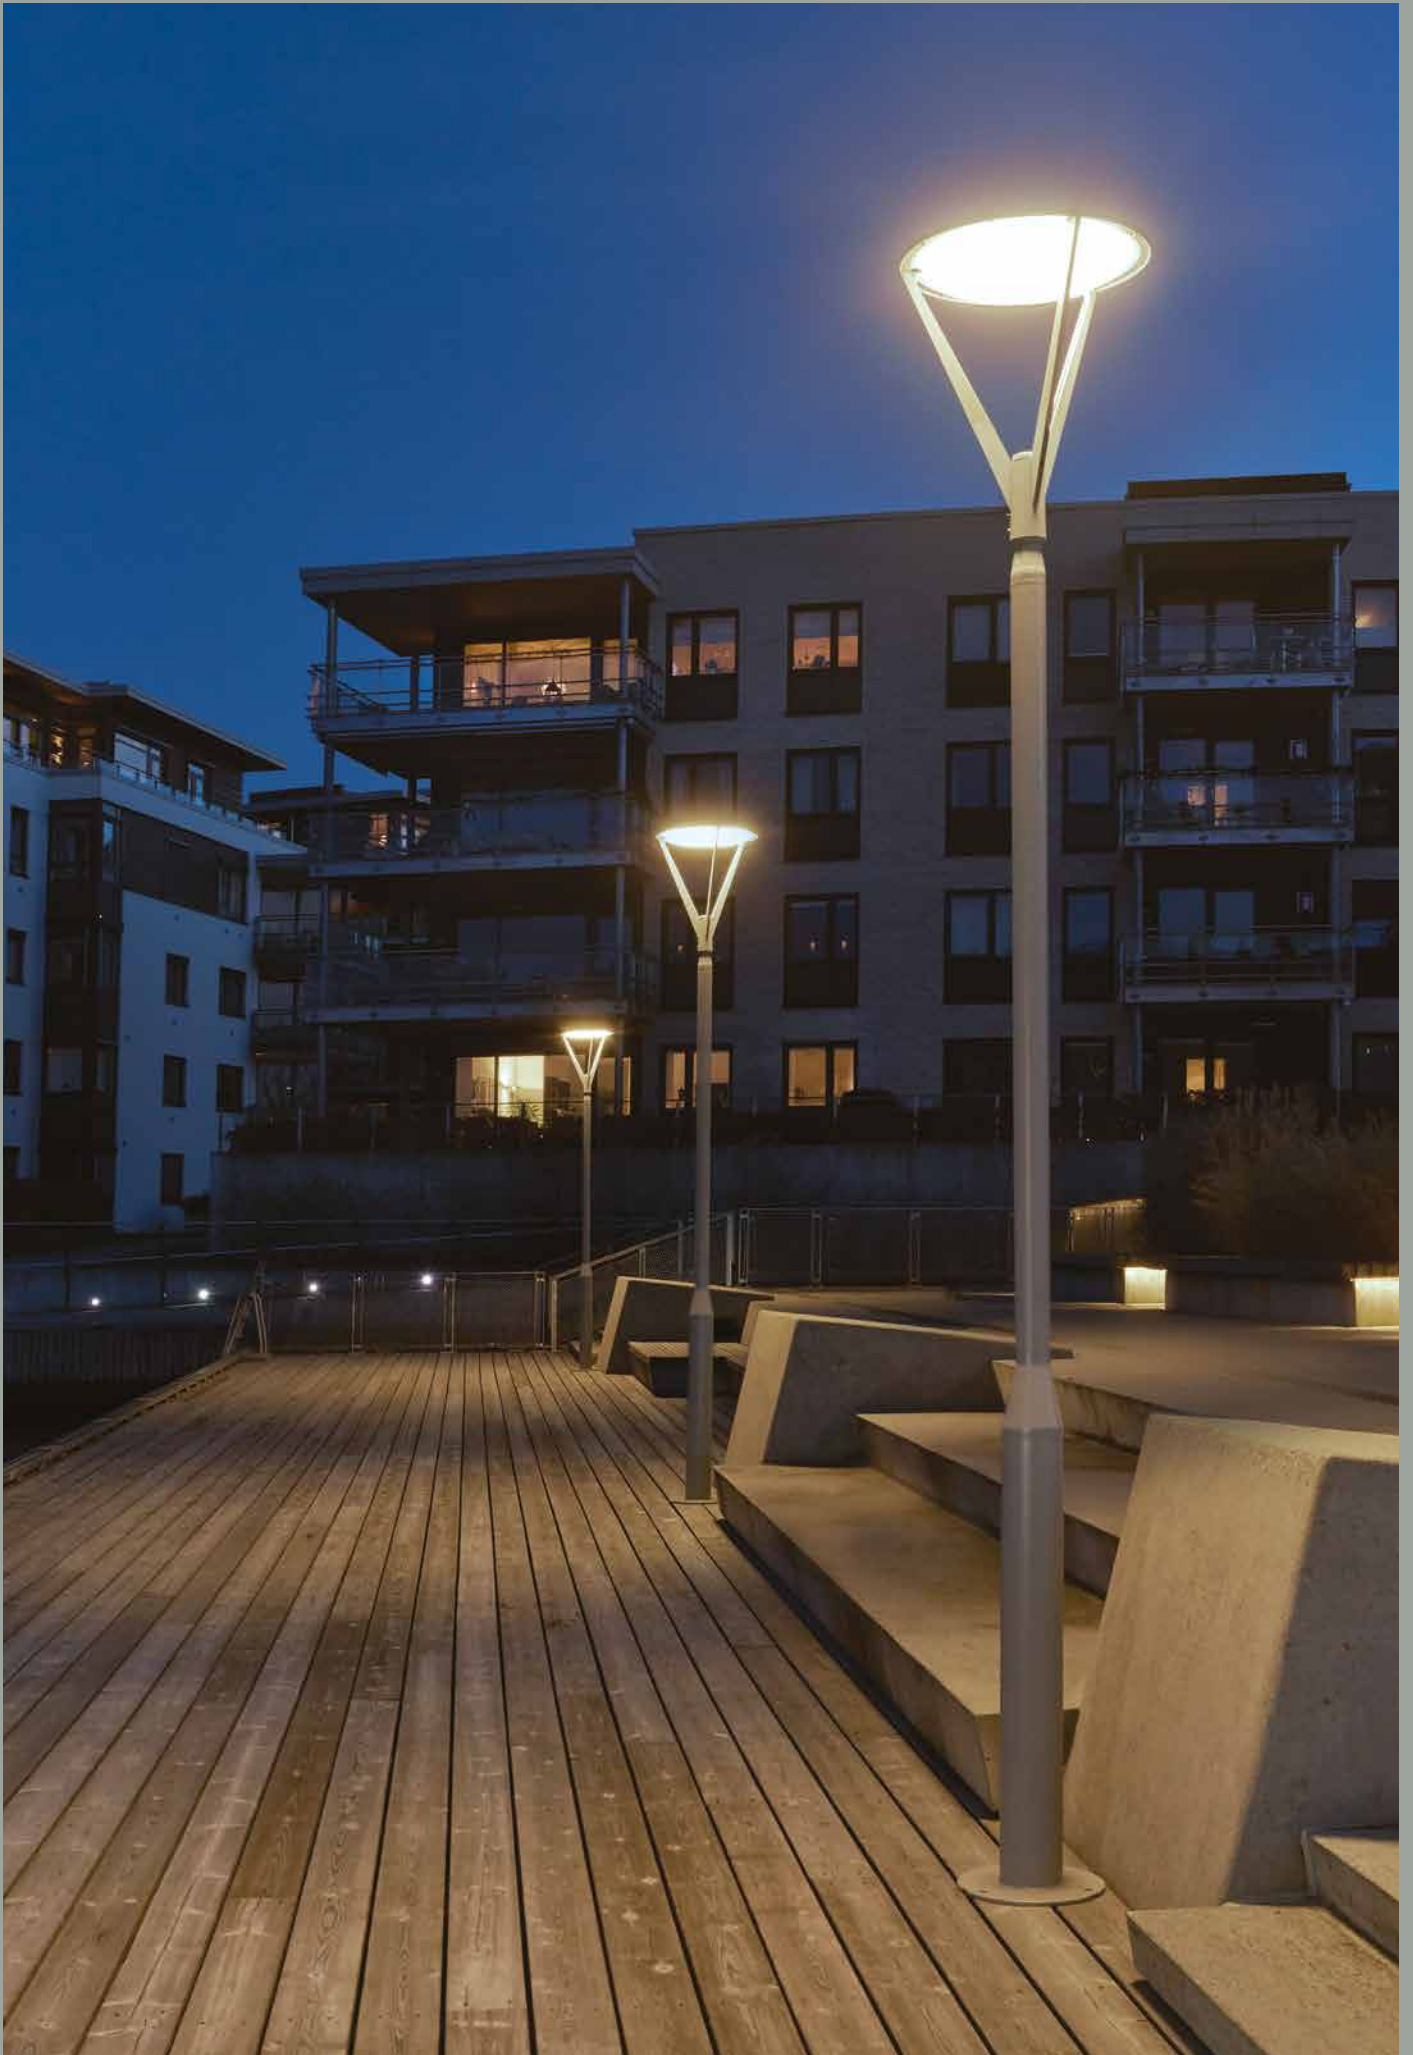

# Hammerfest

A city vibrant with life, yet safe and comfortable is the perfect place for the Hammerfest pole. It refers in style to the classics, but is ultimately thoroughly modern after all. Hammerfest is a modern pole elegant by its minimalism. Thanks to its specially designed luminaire, the lamp has the advantage of illuminating a large area with a harmonious beam of light. Designers of urban spaces have the choice of a satin or milk glass diffuser, with which the urban evening space of streets, parks, promenades and squares can be balanced perfectly. Good lighting does not compete with architecture in the city. The task of successful illumination is to highlight its most significant qualities.