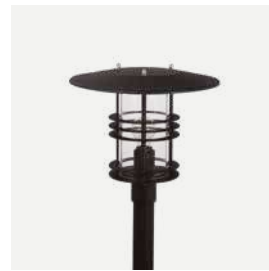

# Stockholm Big

**Colour:**

-  Black
-  Galvanized

Luminaire suitable for extreme conditions.

Product Eco-friendly.

Double corrosion protection (galvanising+powder coating).

**Accessories:**

**Art. 405**