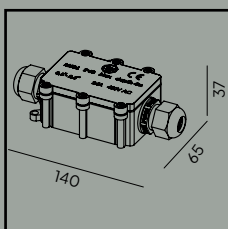

Wide range of light direction adjustment.

**Accessories:**

**Art. 145**

Hermetic IP68 box with 3 lines

**Art. 6729**

Head mount

**Art. 6439**

Special clams.