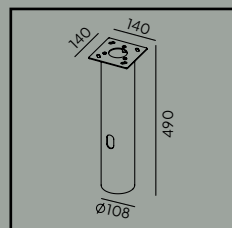

Arvika

Colour:

Black

Galvanized

Colour temperature:

2700K* 3000K

4000K

*2700K on request only, contact your supplier.

Luminaires with energy distributor option.

Luminaire suitable for extreme conditions.

Fully replaceable electrical kit.

Double corrosion protection (galvanising+powder coating).

Accessories:

Art. 208

Concreting anchor.

Art. 207