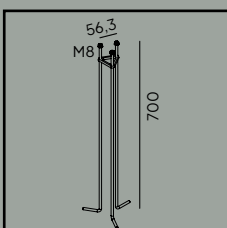

Accessories:

Art. 6130

Concreting anchor