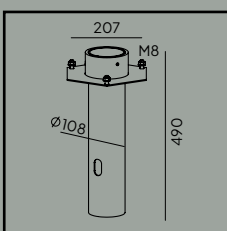

Accessories:

Art. 108

Anchoring support.