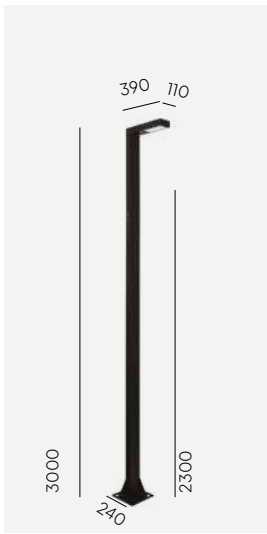

Art	Type of light source	Watt	Luminous flux	Colour temperature	L70/B50	Light control	Lens
5222AL	LED	19,5W	2667lm	3000K	> 120 000h	DALI2 / NightDim	IESNA type V
5222BL							
5222GR							
5224AL			2660lm			Dimmable	
5224BL							
5224GR							
5226AL		2646lm	DALI2 / NightDim		IESNA type III		
5226BL							
5226GR							
5228AL		19,6W	2666lm			Dimmable	
5228BL							
5228GR							

*All indexes also available in 4000K and 2700K versions.