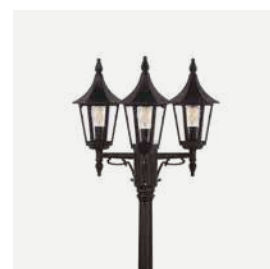

Rimini & Milano