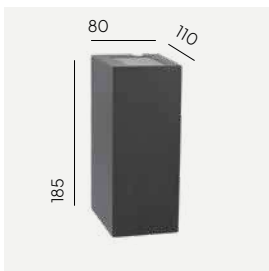

Art	Type of light source	Watt	Luminous flux	Colour temperature	L70/B50	Light control
1587AL	LED	4W	108lm	3000K	> 102 000h	Dimmable
1587BL						
1587GR						
1587WH						
1588AL			135lm	4000K		
1588BL						
1588GR						
1588WH