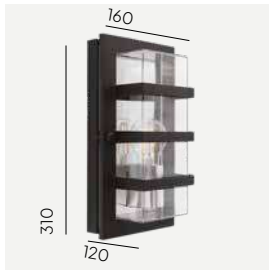

Art	Type of light source
862BL	E27
862GA