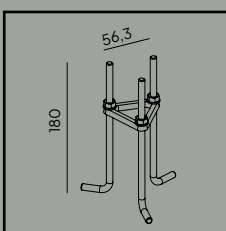

Accessories:

Art. 205

Concreting anchor.