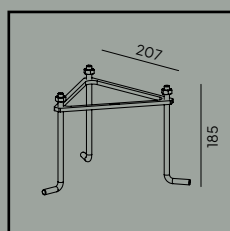

Art. 305

Concreting anchor.