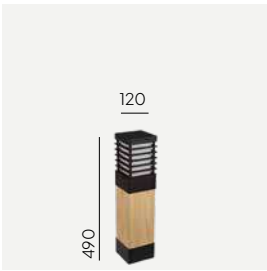

Bollard

Modern

Art	Type of light source	Watt	Luminous flux	Colour temperature	L70/B50	Light control
1403BL	E27	-	-	-	-	-
1403GA						
1403GR						
1347BL	LED	8,5W	310lm	4000K	> 50 000h	Dimmable
1347GA						
1347GR						
1407BL			292lm	3000K		
1407GA						
1407GR