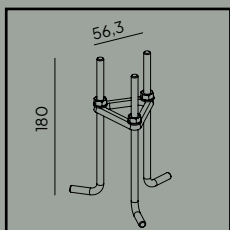

Accessories:

Art. 205

Concreting anchor.