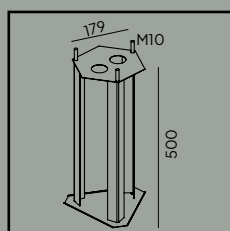

Art. 406
Ground anchor.