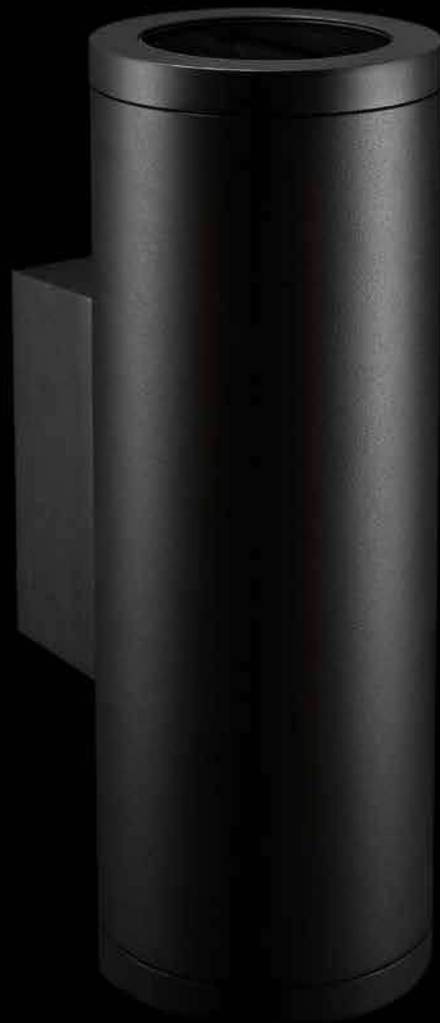

# Lysfjord

This wall fixture can be a real discovery for designers of urban spaces and individual investors. We have used innovative configurable lens systems that allows for original lighting effects. The Lysfjord luminaire, although simple in shape can conjure up an extraordinary atmosphere. The various options for setting the angle of incidence of wide or focused light rays, give a very wide range of possibilities for shaping the space with light. Outstanding quality from NORLYS including aluminium, safety glass, reliable and long-lasting LED.