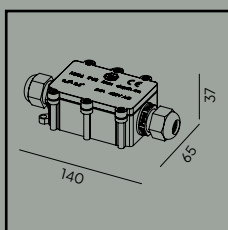

Product Eco-friendly.

Energy under control (mainly energy-saving solutions - control, dimming, motion-dusk sensor).

Wide range of light direction adjustment.

**Accessories:**

**Art. 145**

Hermetic IP68 box with 3 lines