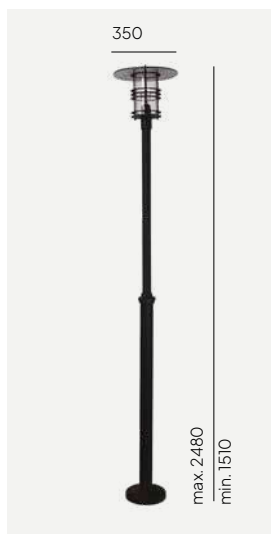

Art	Type of light source
281BL	E27
281GA