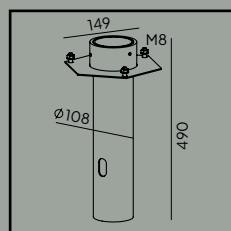

Art. 110

Ground anchor