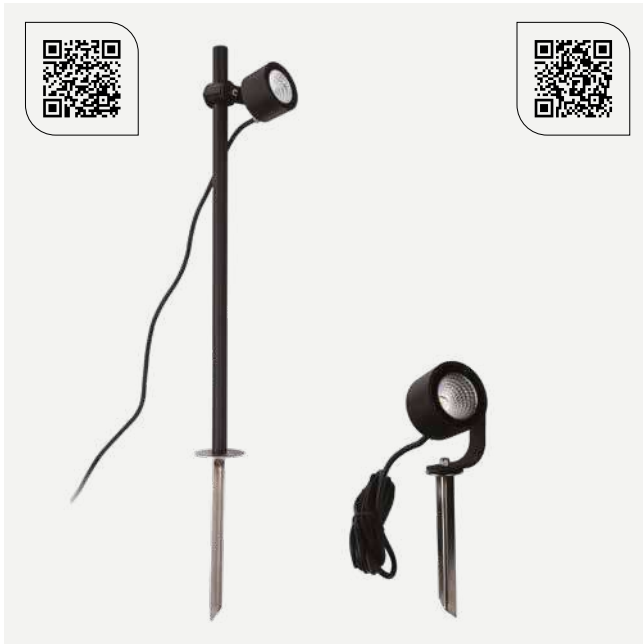

Moss

Colour:

- Black
- Graphite
- Stainless Steel

Colour temperature:

2700K* 3000K 4000K

*2700K on request only, contact your supplier.

CE	220-240V	IP65	Grounding symbol	Recycling symbol	36° beam angle
LED	DIM	Al	GL	INOX	

Product Eco-friendly.

Energy under control (mainly energy-saving solutions - control, dimming, motion-dusk sensor).

Wide range of light direction adjustment.

Accessories:

Art. 145

Hermetic IP68 box with 3 lines

Art. 146

8-way connection box IP68