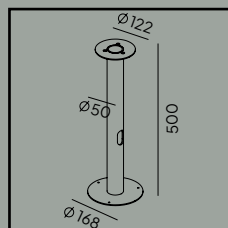

Art. 206

Anchoring support