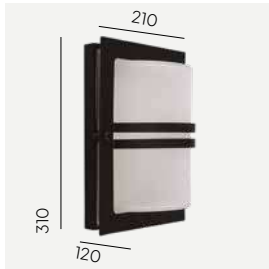

Art	Type of light source	Watt	Luminous flux	Colour temperature	L70/B50	Light control
661AL	E27	-	-	-	-	-
661BL						
661GA						
661ST						
MD661AL	E27	-	-	-	-	Motion Detector
MD661BL						
MD661GA						
MD661ST						
668AL	E27	5,2W	483lm	3000K	> 70 000	Dimmable
668BL						
668GA						
668ST						
671AL	LED	9,5W	-	-	50 000h	Motion Detector
671BL						
671GA						
671ST						
672AL						
672BL						
672GA						
672ST