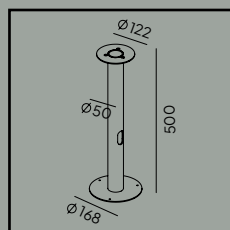

Art. 206

Anchoring support