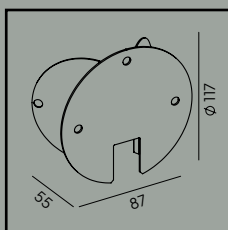

Mounting corner

**Art. 159**

Luminaire mounting distance

Art	Type of light source
230BL	E27
230CO	
230GA	
230WH	

Art	Type of light source
230A/BL	E27
230A/GA	
230A/WH	