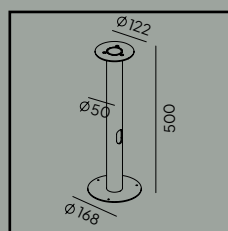

Art. 206

Anchoring support