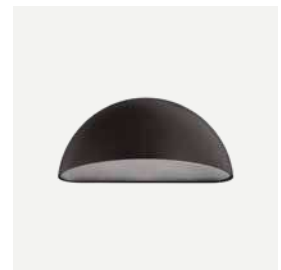

Paris

Colour:

- Black
- Copper
- Galvanized
- White