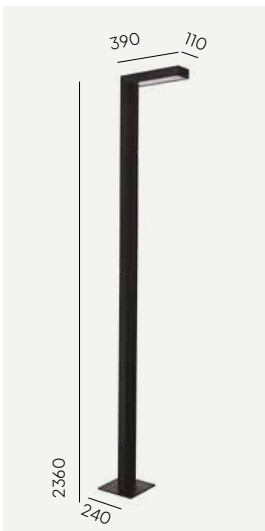

Art	Type of light source	Watt	Luminous flux	Colour temperature	L70/B50	Light control	Lens
1364AL	LED	8,4W	1033lm	3000K	>100 000h	-	IESNA type V
1364BL							
1364GR							
1365AL		8,5W	1085lm		>120 000h	DALI2 / NightDim	IESNA type III
1365BL							
1365GR							
1367AL		8,4W	1018lm		>120 000h	-	IESNA type III
1367BL							
1367GR							
1369AL		8,7W	1081lm		>120 000h	DALI2 / NightDim	IESNA type III
1369BL							
1369GR							

*All indexes also available in 4000K and 2700K versions.