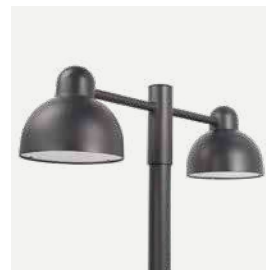

# Koster Pole

Koster mounted on pole 1273, further information on pages 417 - 418.

CE	220-240V	IK10	IP65	⏚	DIM	DALI
LED	E27	Al	PC	50	60	

**Colour:**

- Aluminium
- Graphite

**Colour temperature:**

2700K\* 3000K 4000K