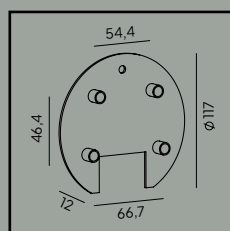

Art. 159

Spacer