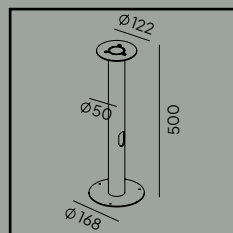

Art. 206

Anchoring support