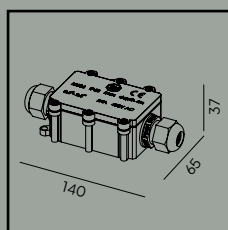

Art. 145
Hermetic 3-track box