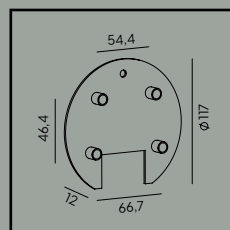

Mounting corner

**Art. 159**

Luminaire mounting distance

Art	Type of light source
230BL	E27
230CO	
230GA	
230WH	

Art	Type of light source
230A/BL	E27
230A/GA	
230A/WH	