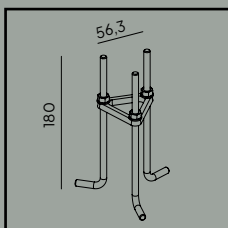

\*2700K on request only, contact your supplier.

Luminaire housing is made of natural wood.

Luminaire suitable for extreme conditions.

Fully replaceable electrical kit.

**Accessories:**

**Art. 205**

Concreting anchor