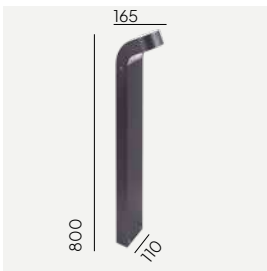

Art	Type of light source	Watt	Luminous flux	Colour temperature	L70/B50	Light control
1901AL	LED	8W	386lm	3000K	50 000	Dimmable
1901GR				4000K		
5107AL			438lm	4000K		
5107GR