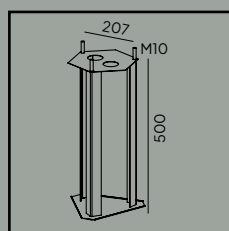

Art. 306

Ground anchor.