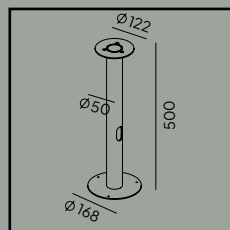

Art. 206

Anchoring support.