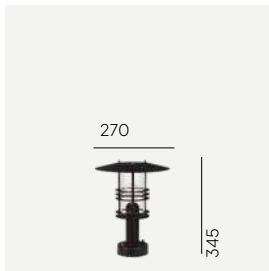

# Stockholm & Stockholm Big

Colour:

● Black

● Galvanized

Luminaire suitable for extreme conditions.

Product Eco-friendly.

Double corrosion protection (galvanising+powder coating).

Art	Type of light source
284BL	E27
284GA	