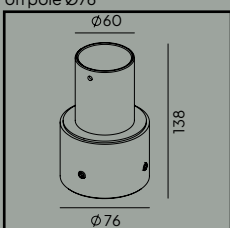

Art. 7660

Adapter $\varnothing 60$ for mounting on pole $\varnothing 76$