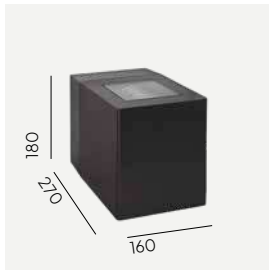

Art	Type of light source	Watt	Luminous flux	Colour temperature	L70/B50	Light control
1953AL	LED	6,4W	55,7lm	3000K	> 102.000h	-
1953GR						
5128AL			55lm	4000K		Dimmable
5128GR