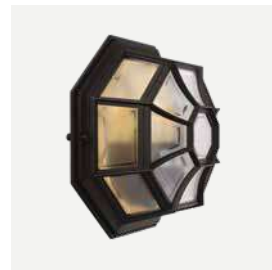

Latina

Colour:

- ☒ Black
- ☐ White

Product Eco-friendly.

Luminaire suitable for extreme conditions.

Fully replaceable electrical kit.