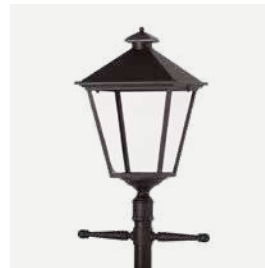

# London & London Big

Colour:

- Black
- White

Colour temperature:

- 2700K\*
- 3000K
- 4000K

\*2700K on request only, contact your supplier.

Product Eco-friendly.

Luminaire suitable for extreme conditions.