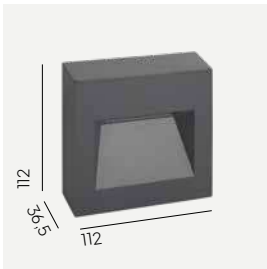

# Namosos

Lighting should give us a feeling of safety and comfort when moving around. Namosos will be perfect for lighting stairs, steps, staircases and passageways. We recommend Namosos where you need to illuminate the most important points of your property, especially if there is a difference in level. This unusual luminaire will work perfectly as a modern lighting solution for wall surfaces and guarantees even illumination of the area under the lams. It looks equally good built into the wall as well as the bollard version.