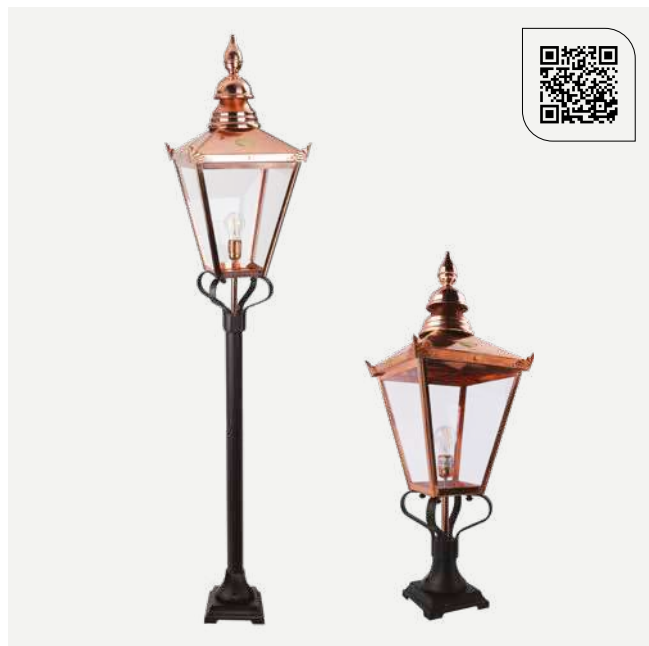

# Chelsea & Chelsea Big

**Colour:**

 Copper

Product Eco-friendly.

Luminaire suitable for extreme conditions.

Fully replaceable electrical kit.

Handmade product (artisanal method).

**Accessories:**