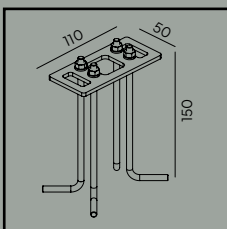

Accessories:

Art. 1907

Concreting anchor