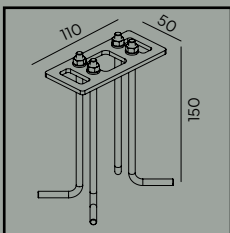

Accessories:

Art. 1907

Concreting anchor