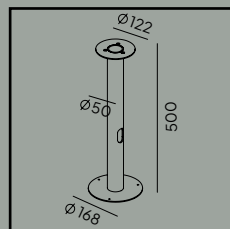

Art. 206

Anchoring support