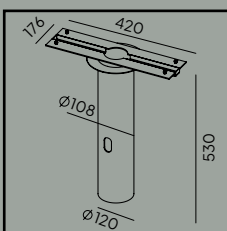

Accessories:

Art. 209

Concreting anchor