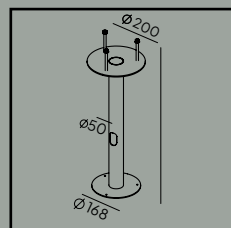

Art. 1231

Ground anchor