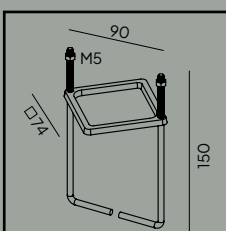

# Bologna

Colour:

Product Eco-friendly.

Luminaire suitable for extreme conditions.

Fully replaceable electrical kit.

Accessories:

**Art. 307**

Mounting corner