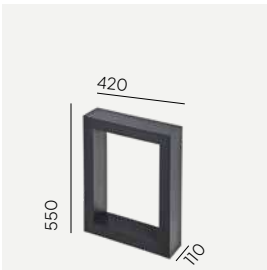

Art	Type of light source	Watt	Luminous flux	Colour temperature	L70/B50	Light control	Class
2400AL	LED	6,9W	531lm	3000K	> 72.000h	Dimmable	II
2400BL				4000K			
2400GR			575lm	3000K			
2401AL				4000K			
2401BL			670lm	3000K			
2401GR				4000K			
2402AL		10,1W	808lm	3000K	> 72.000h	DALI2	I
2402BL				4000K			
2402GR				4000K			
2403AL		8W	1038lm	3000K	> 100.000h	Dimmable	II
2403BL				4000K			
2403GR				4000K			
2404AL		8,1W	1007lm	3000K	> 100.000h	DALI2	I
2404BL				4000K			
2404GR				4000K			
2405AL		11,9W	1537lm	3000K	> 100.000h	DALI2	I
2405BL				4000K			
2405GR				4000K			
2406AL		11,9W	1549lm	3000K	> 100.000h	DALI2	I
2406BL				4000K			
2406GR				4000K			
2407AL		11,9W	1549lm	3000K	> 100.000h	DALI2	I
2407BL				4000K			
2407GR				4000K