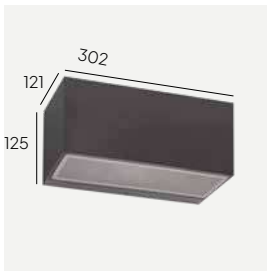

Art	Type of light source	Watt	Luminous flux	Colour temperature	L70/B50	Light control
1302AL	LED	5,2W	306lm	3000K	>70 000h	Dimmable
1302BL						
1302GR						
1302WH						
5104AL						
5104BL						
5104GR		13,6W	656lm	4000K	>70 000h	Dimmable
5104WH						
5106AL						
5106BL						
5106GR						
5106WH						
1308AL		10,2W	843lm	3000K	>72 000h	DALI2
1308BL						
1308GR						
1308WH						
5085AL						
5085BL						
5085GR						
5085WH						
5087AL	960lm	4000K	4000K	>70 000h	DALI2	
5087BL						
5087GR						
5087WH						
1305AL	E27	-	-	-	-	
1305BL						
1305GR						
1305WH