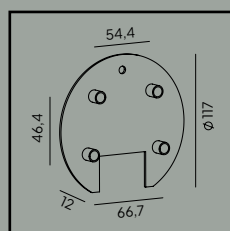

Mounting corner.

**Art. 159**

Luminaire mounting distance.

Art	Type of light source
1920BL	
1920CO	E27
1920GA	