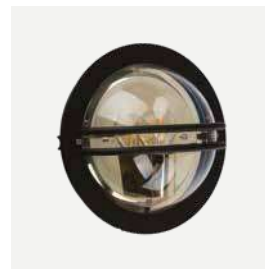

Bremen

Colour:

☒ Black

☐ Galvanized

Colour temperature:

2700K* 3000K 4000K

*2700K on request only, contact your supplier.

Product Eco-friendly.

Luminaire suitable for extreme conditions.

Fully replaceable electrical kit.