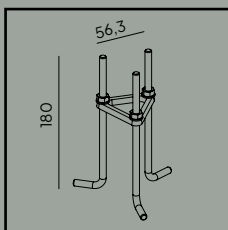

\*2700K on request only, contact your supplier.

Luminaire housing made of natural wood.

Product Eco-friendly.

Fully replaceable electrical kit.

**Accessories:**

**Art. 205**

Concreting anchor

**Art. 206**