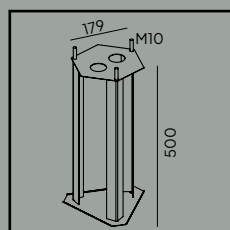

Art. 406

Ground anchor.