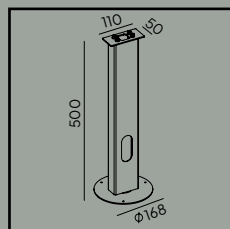

Art. 1908

Anchoring support