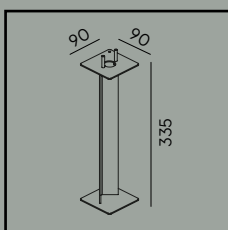

Product Eco-friendly.

**Accessories:**

**Art. 204**

Ground anchor.

**Art. 203**

Concreting anchor.

Art	Type of light source	Watt	Luminous flux	Colour temperature	L70/B50	Light control
1566BL	LED	4W	330 lm	3000K	>50 000h	Dimmable
1566GA						
1566GR						
1567BL			345 lm	4000K		
1567GA						
1567GR						