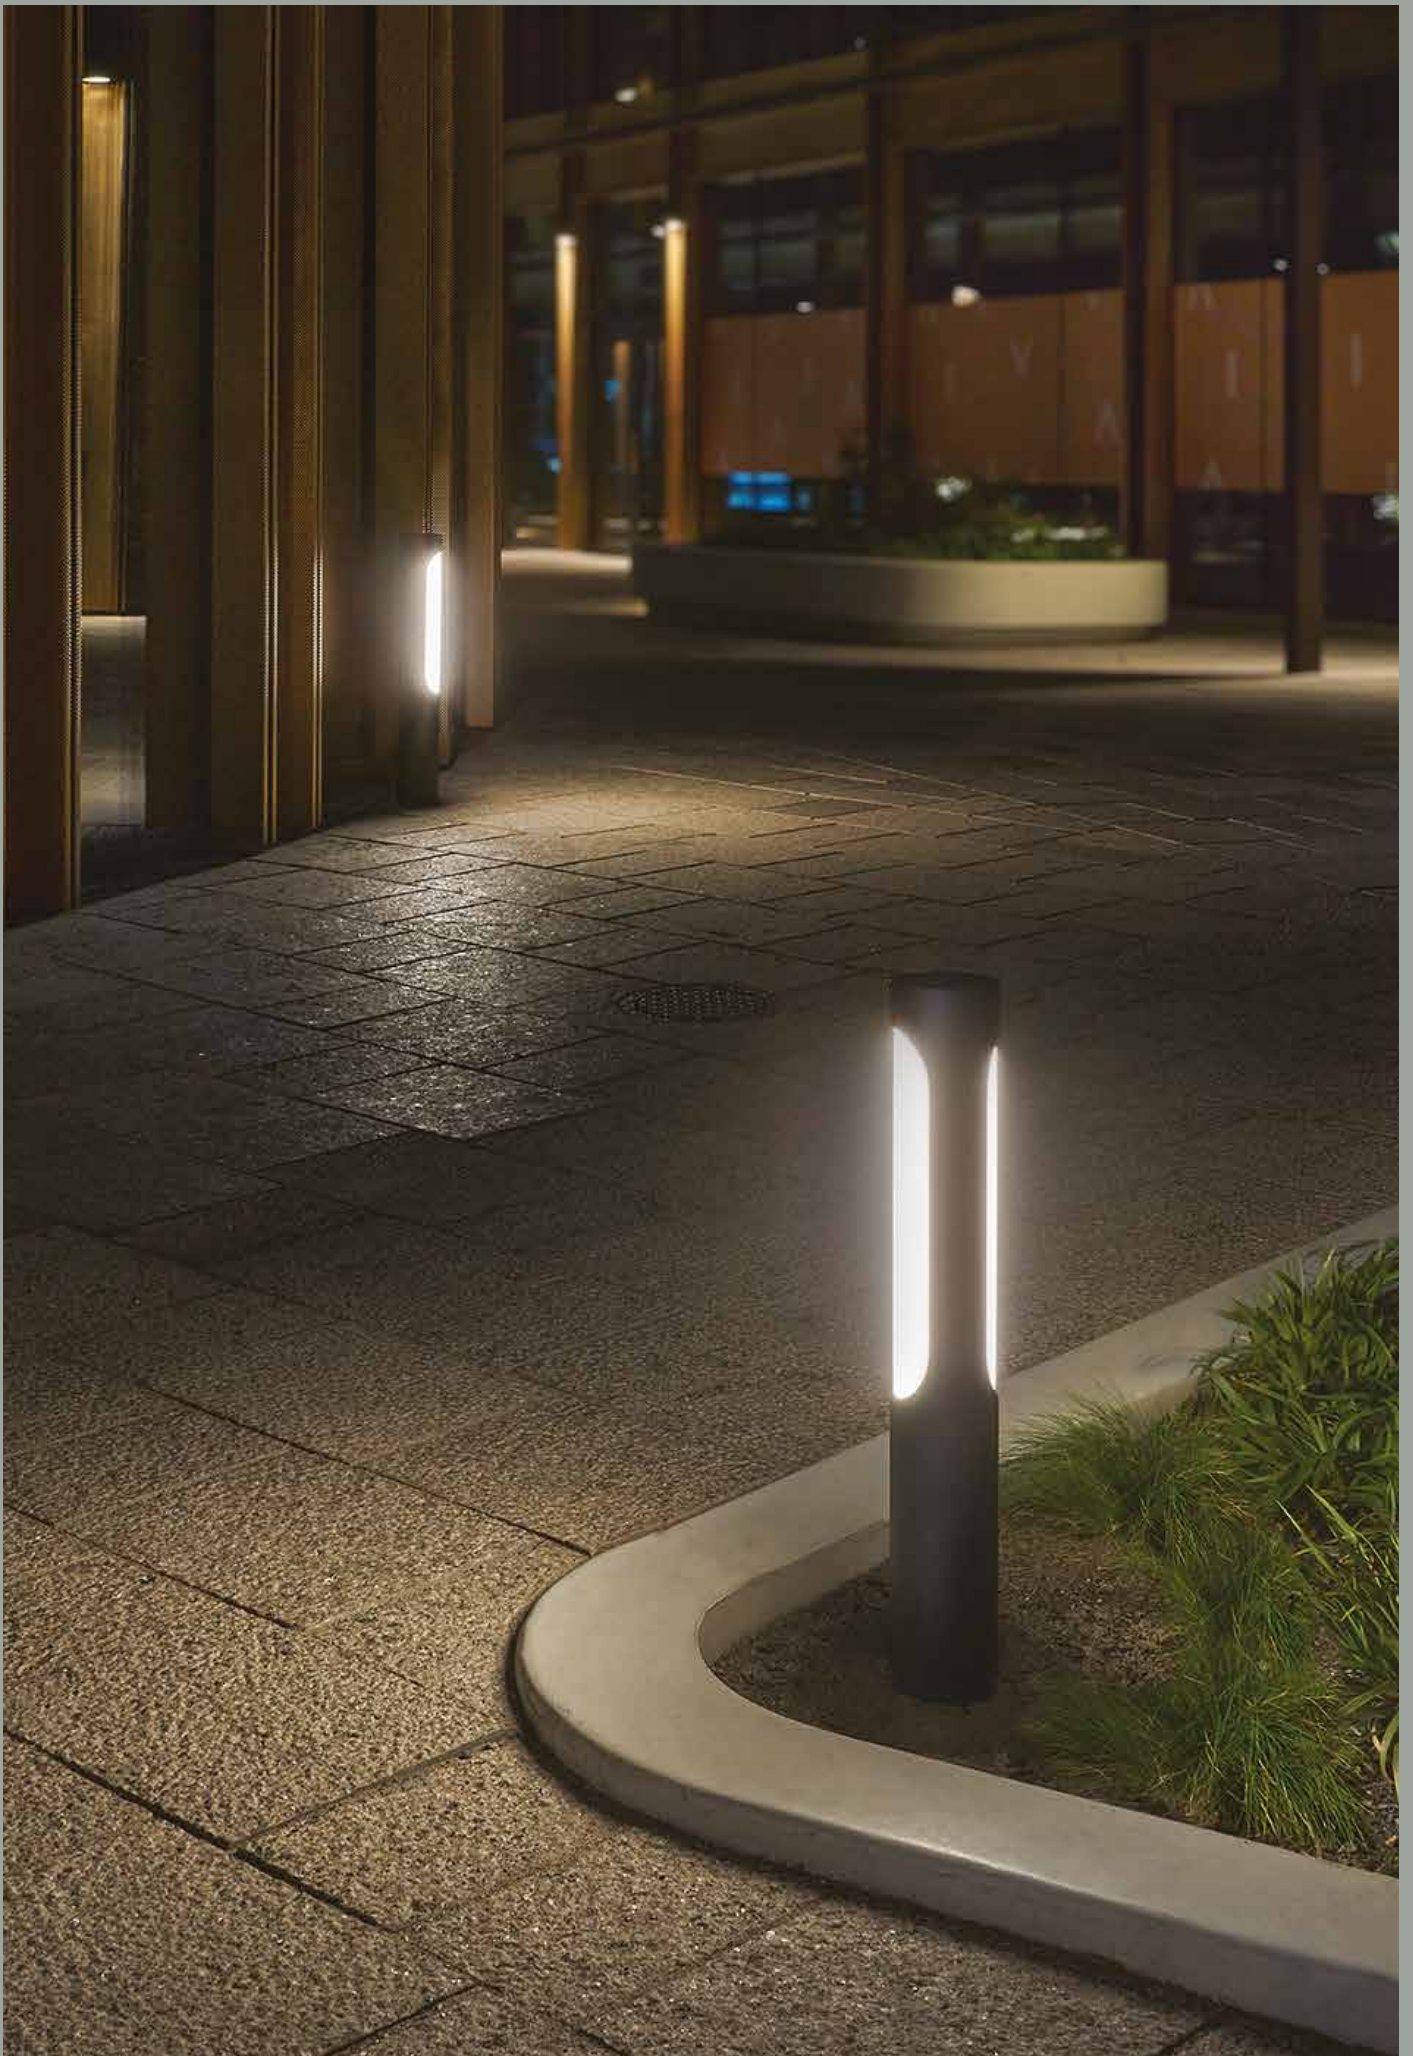

# Kisa

Proven, robust, practical and at the same time suitable for illuminating the driveway is the Kisa luminaire equipped with the latest LED technology. The Kisa lamp in both bollard and pole versions utilizes a huge range of LED applications, offering several control versions and light directions. Light sources must be glare-free as this is a priority for safety and convenience. In Kisa this is ensured by the milky diffuser, giving an intense but non-glare beam of light. The luminaire is also ideal for energy-saving illumination in garden settings and walkway lighting.