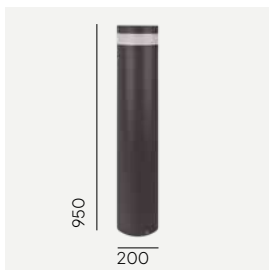

Art	Type of light source	Watt	Luminous flux	Colour temperature	L70/B50	Light control	Class
1243AL	E27	-	-	-	-	-	I
1243GR							
2240AL	LED	13,6W	483lm	3000K	> 72 000h	Dimmable	II
2240GR							
2241AL			565lm	4000K			
2241GR