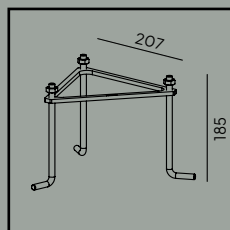

Art. 305

Concreting anchor.