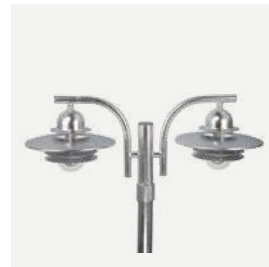

Oslo

Colour:

- Black
- Galvanized

Luminaire suitable for extreme conditions.

Product Eco-friendly.

Double corrosion protection (galvanising+powder coating).

Accessories:

Art. 405

Concreting anchor.

Art. 406

Ground anchor.