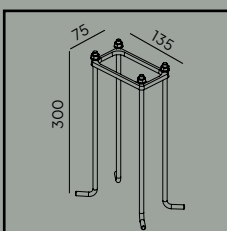

Accessories:

Art. 112

Concreting anchor