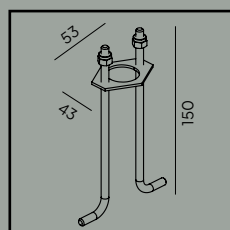

Product Eco-friendly.

**Accessories:**

**Art. 204**

Ground anchor.

**Art. 203**

Concreting anchor.

Art	Type of light source	Watt	Luminous flux	Colour temperature	L70/B50	Light control
1566BL	LED	4W	330 lm	3000K	>50 000h	Dimmable
1566GA						
1566GR						
1567BL			345 lm	4000K		
1567GA						
1567GR						