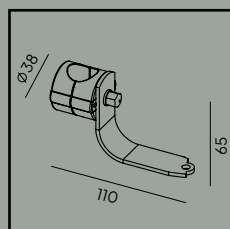

Wide range of light direction adjustment.

**Accessories:**

**Art. 145**

Hermetic IP68 box with 3 lines

**Art. 6729**

Head mount

**Art. 6439**

Special clams.