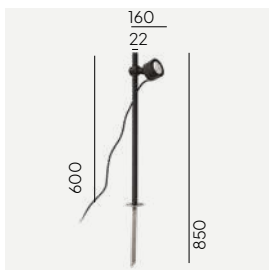

Art	Type of light source	Watt	Luminous flux	Colour temperature	L70/B50	Light control			
6165BL	LED	4W	389lm	3000K	> 50 000h	Dimmable			
6165GR			414lm	4000K					
6166BL							8W	686lm	3000K
6166GR			749lm	4000K					
6167BL		686lm						3000K	
6167GR			749lm	4000K					
6168BL		686lm					3000K		
6168GR			749lm	4000K					

*All indexes also available with 15° or 24° light angle, contact your supplier.