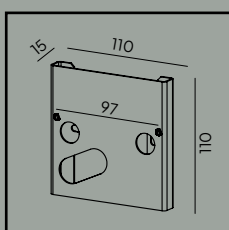

Accessories:

Art. 157

Mounting distance