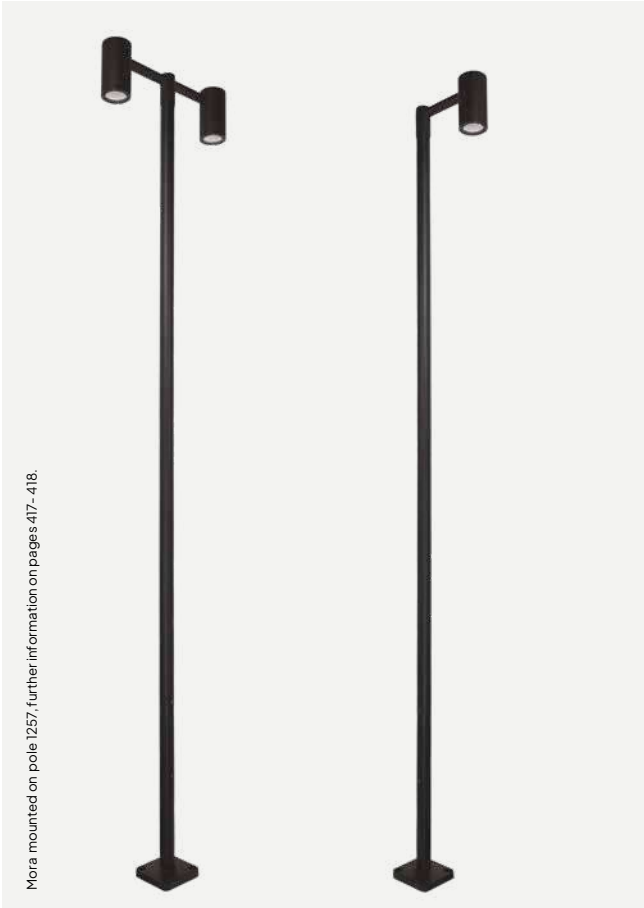

Mora

Mora mounted on pole 1257, further information on pages 417- 418.

CE	220-240V	IP65	IK08	⏚
LED	DALI	Al	GL	60