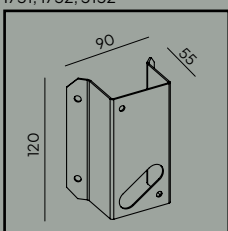

Accessories:

Art. 148

Corner bracket for art. 1730, 1731, 1732, 5152