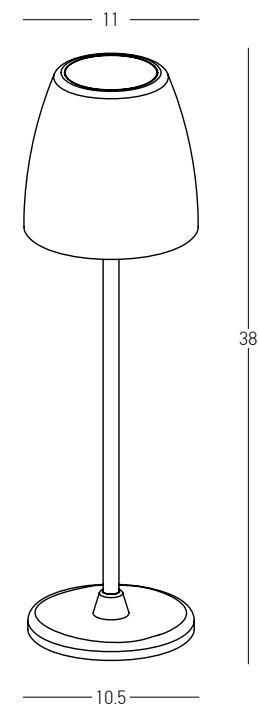

White AC-DC Adaptor for Portable Light

Input 220-240V, 50/60Hz  
 Output 5V, 1A  
 Color White / **Code E099**

Power 1W  
 Input 5V DC  
 Battery 1200 MAH  
 Color Temperature 3000K  
 Lumen 80Lm  
 Cri 80  
 IP 44  
 Dimensions Ø: 11.2cm H: 10cm  
 Shade Ø: 11.2cm H: 2.4cm  
 Touch Dimming   
 Material Plastic  
 Special Feature Portable Table Lamp  
 USB Cable Included  
 Power-Off Memory Function  
 Working Time 100% of Light - 6H  
 50% of Light - 12H  
 10% of Light - 70H  
 Charging Time 3.5H  
 Color White / **Code E401**  
 Color Black / **Code E402**

White AC-DC Adaptor for Portable Light

Input 220-240V, 50/60Hz  
 Output 5V, 1A  
 Color White / **Code E099**

Power 2W  
 Input 3.7V DC  
 Battery 2200 MAH  
 Color Temperature 3000K  
 Lumen 260Lm  
 Cri 80  
 IP 54  
 Dimensions Ø: 11cm H: 38cm  
 Shade Ø: 11cm H: 10.5cm  
 Touch Dimming ☉  
 Material Metal - Aluminium - PC Diffuser  
 Special Feature Portable Table Lamp  
 USB Cable & Adaptor Included  
 Power-Off Memory Function  
 Working Time 100% of Light - 10H  
 50% of Light - 20H  
 10% of Light - 100H  
 Charging Time 5.5H  
 Color Sandy White / Code E193  
 Color Sandy Black / Code E194