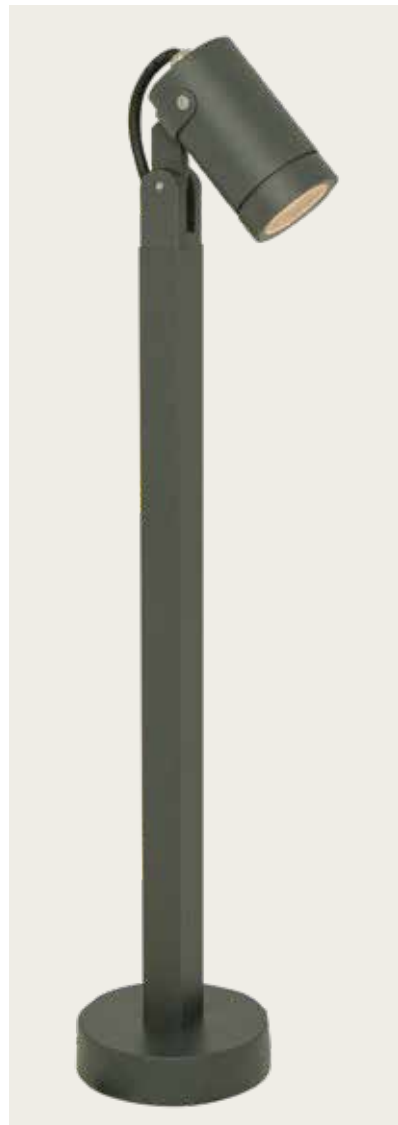

Bulb 1x GU10  
 Power 15W MAX  
 Input 220-240V, 50/60Hz  
 IP 54  
 Dimensions L: 11.5cm W: 5.5cm H: 60cm  
 Base Ø: 11.5cm H: 3cm  
 Spot Dimensions Ø: 5.5cm L: 9.5cm  
 Material Aluminium - Tempered Glass  
 Special Feature Tilt Up-Down  
 Honeycomb Included  
 Color Graphite / **Code E325**