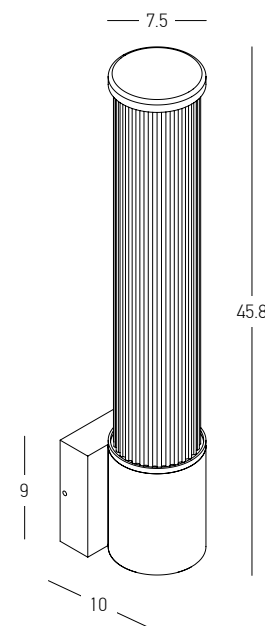

Power 12W
Input 220-240V, 50/60Hz
Color Temperature 3000K
Lumen 832Lm
Cri 90
IP 54
Dimensions Ø: 7.5cm L: 10cm H: 45.8cm
Base L: 3cm W: 9cm H: 9cm
Material Aluminium - Glass - Acrylic
Color Graphite / **Code E428**