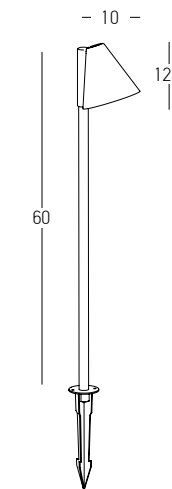

Bulb 1x GU10
Power 20W MAX
Input 220-240V, 50/60Hz
IP 65
Dimensions L: 10cm W: 10cm H: 60cm
Material Aluminium - Tempered Glass
Special Feature 50cm Cable Available
Spike Included
Recommended Base E282-SP / Not Included
Color Graphite / **Code E281**