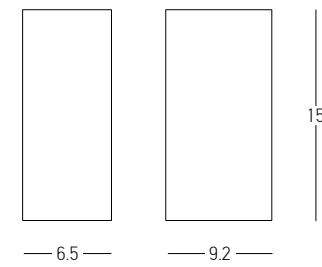

Bulb 2x GU10
Power 15W MAX
Input 220-240V, 50/60Hz
IP 54
Dimensions L: 9.2cm W: 6.5cm H: 15cm
Material Aluminium - Tempered Glass
Special Feature Up-Down Lighting
Color Sandy White / Code E151