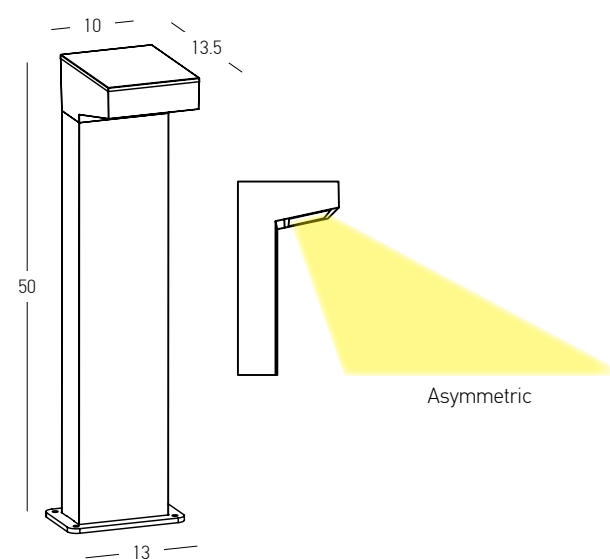

Power 12W
Input 220-240V, 50/60Hz
Color Temperature 3000K
Lumen 760Lm
Cri 85
IP 65
Dimensions L: 13.5cm W: 10cm H: 50cm
Base L: 8cm W: 13cm H: 0.5cm
Material Aluminium - Tempered Glass
Special Feature Asymmetric Beam Angle
Color Graphite / **Code E418**