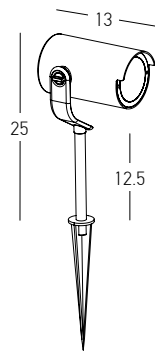

Power 12W
Input 220-240V, 50/60Hz
Color Temperature 3000K
Lumen 740Lm
Cri 80
IP 65
Dimensions L: 7cm W: 7cm H: 12.5-25cm
Base Ø: 6cm H: 0.5cm
Beam Angle 40°
Material Aluminium - Tempered Glass
Special Feature 40cm Cable Available
Movable Spot
Spike & Base Included
Waterproof Connector Included

Color Graphite / **Code E286**

Power 12W
Input 220-240V, 50/60Hz
Color Temperature 3000K
Lumen 740Lm
Cri 80
IP 65
Dimensions Ø: 7.5cm L: 13cm H: 12.5-25cm
Base Ø: 6cm H: 0.5cm
Beam Angle 40°
Material Aluminium - Tempered Glass
Special Feature 40cm Cable Available
Movable Spot
Spike & Base Included
Waterproof Connector Included

Color Graphite / **Code E285**