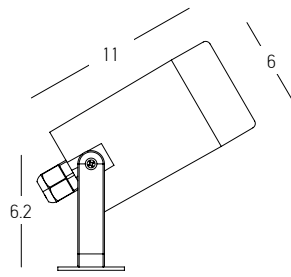

Bulb 1x GU10 LED
Power 7W MAX
Input 220-240V, 50/60Hz
IP 54
Dimensions Ø: 6cm L: 11cm H: 6.2cm
Material ABS - PC Diffuser
Special Feature 30cm Cable Available
Movable Spot
Without Spike
Color Black / **Code E311**