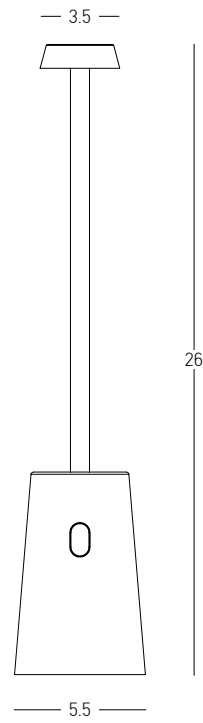

Power 2W
Input 3.7V DC
Battery 2000 MAH
Color Temperature 3000K
Lumen 168Lm
Cri 80
IP 44
Dimensions Ø: 5.5cm H: 26cm
Shade Ø: 3.5cm H: 1cm
Touch Dimming ○
Material Metal - Aluminium - Glass
Special Feature Portable Table Lamp
Charging Base with USB Cable Included
Power-Off Memory Function
Working Time
100% of Light - 8H
50% of Light - 16H
10% of Light - 80H
Charging Time 4.5H
Color White / **Code E398**
Color Black / **Code E399**
Color Green / **Code E400**