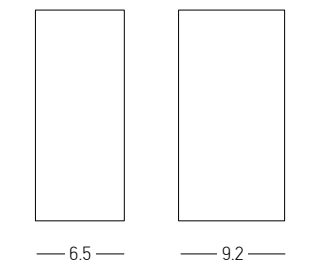

Bulb 2x GU10
Power 15W MAX
Input 220-240V, 50/60Hz
IP 54
Dimensions L: 9.2cm W: 6.5cm H: 15cm
Material Aluminium - Tempered Glass
Special Feature Up-Down Lighting
Color Graphite / **Code E122**