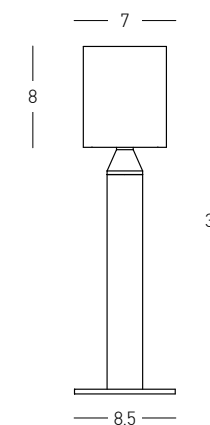

Power	8W
Input	220-240V, 50/60Hz
Color Temperature	3000K
Lumen	363Lm
Cri	90
IP	65
Dimensions	Ø: 7cm H: 30cm
Base	Ø: 8.5cm H: 0.5cm
Shade	Ø: 7cm H: 8cm
Material	Aluminium - Tempered Glass
Special Feature	Connection Box Included
Color	Sandy Black / Code E408