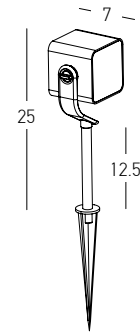

Power 12W
Input 220-240V, 50/60Hz
Color Temperature 3000K
Lumen 740Lm
Cri 80
IP 65
Dimensions L: 7cm W: 7cm H: 12.5-25cm
Base Ø: 6cm H: 0.5cm
Beam Angle 40°
Material Aluminium - Tempered Glass
Special Feature 40cm Cable Available
Movable Spot
Spike & Base Included
Waterproof Connector Included

Color Graphite / **Code E286**