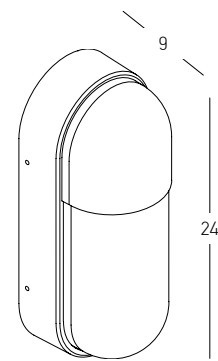

Power 10W
Input 220-240V, 50/60Hz
Color Temperature 3000K
Lumen 498Lm
Cri 80
IP 54
Dimensions L: 9cm W: 9.5cm H: 24cm
Material Aluminium - PC Diffuser
Color Black / Code E318