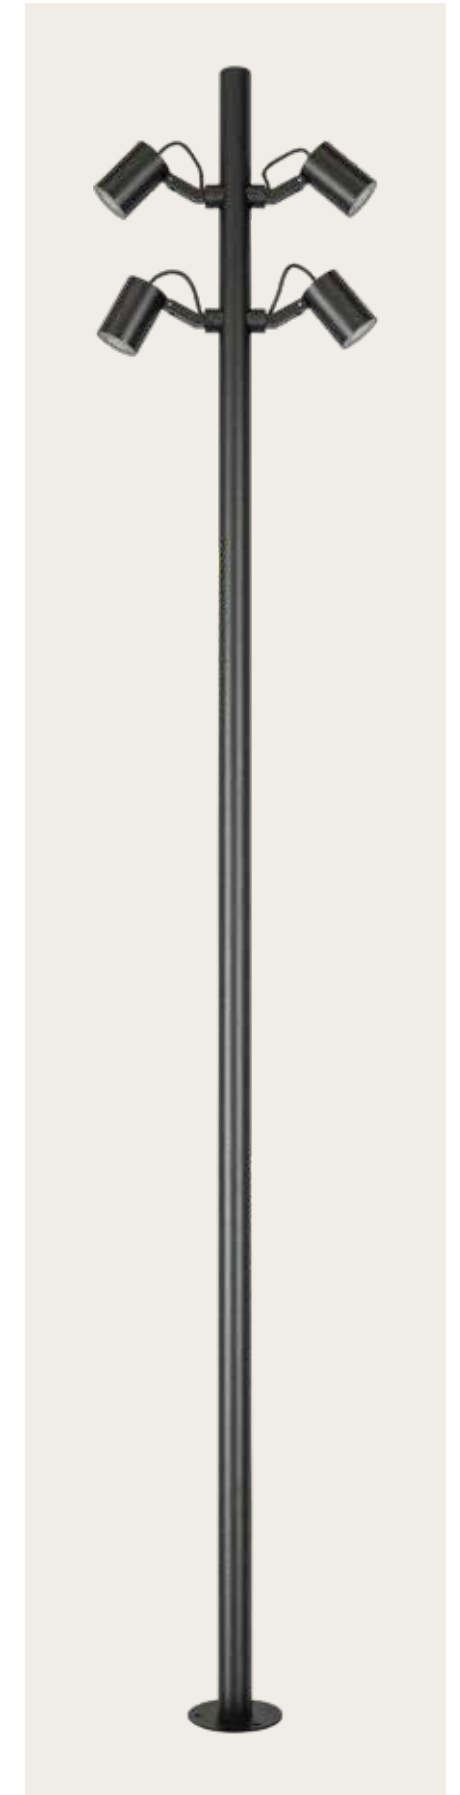

Wall to Floor - One Style  
Seamless design connection across surfaces.

03. FLOOR & WALL

Power	35W
Input	220-240V, 50/60Hz
Color Temperature	3000K
Lumen	2148Lm
Cri	90
IP	65
Dimensions	L: 44cm W: 7cm H: 250cm
Spots	Ø: 7cm H: 10cm
Base	Ø: 14cm H: 0.5cm
Beam Angle	60°
Material	Aluminium
Special Feature	Tilt Up Down Spots
Color	Sandy Black / <b>Code E406</b>