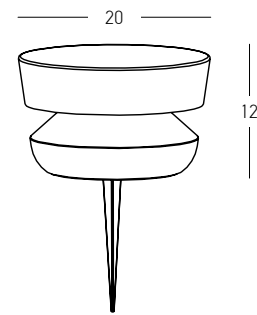

Power 7W
Input 24V
Color Temperature 3000K
Lumen 135Lm
Cri 90
IP 65
Dimensions Ø: 20cm H: 12cm
Material Concrete - Glass
Special Feature Spike & Base Included
Recommended Driver LPV-35-24 (Not Included)
In Parallel Connection 1-4pcs
Color Natural Concrete / **Code E479**