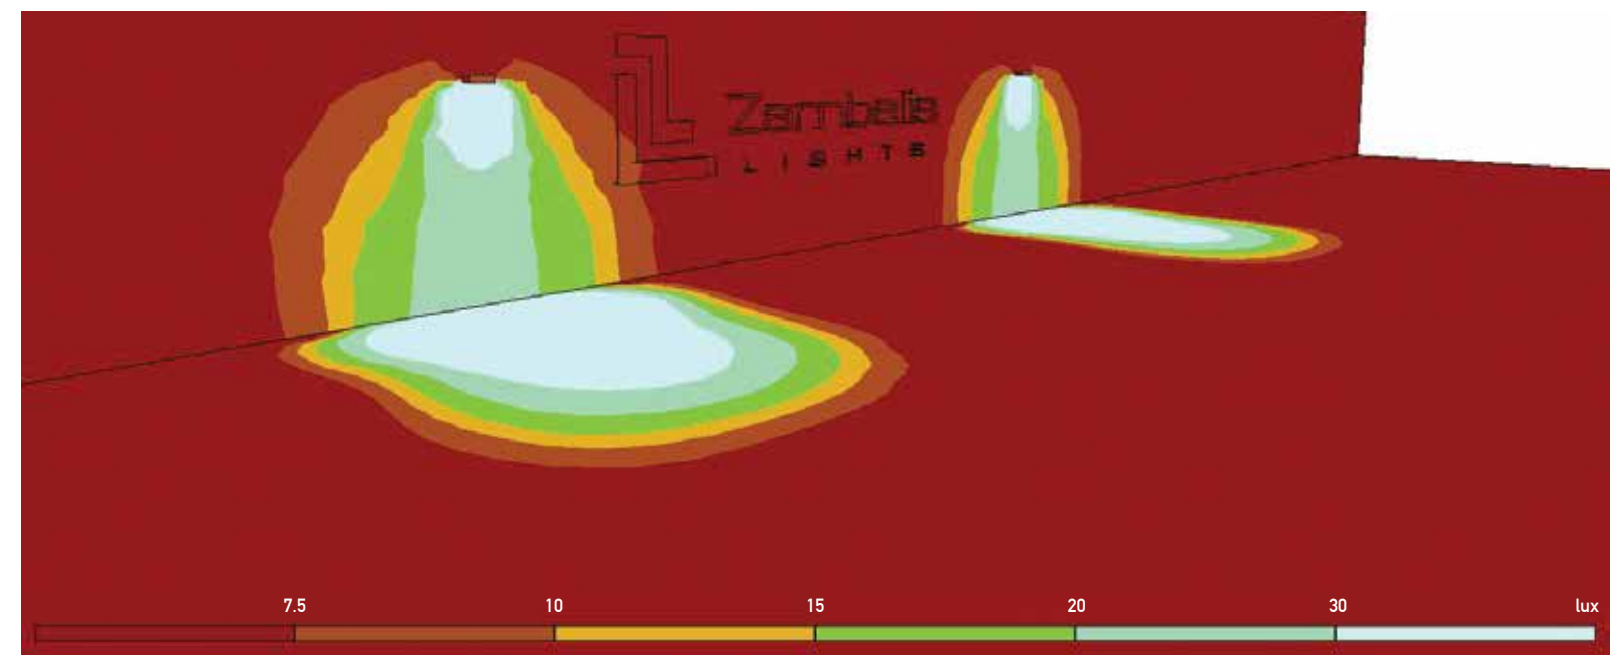

Power	3x 4.5W
Input	220-240V, 50/60Hz
Color Temperature	3000K
Lumen	968Lm
Cri	85
IP	54
Dimensions	L: 11.1cm W: 20.5cm H: 6cm
Material	Aluminium - Tempered Glass
Special Feature	Asymmetric Beam Angle
Color	Graphite / Code E518