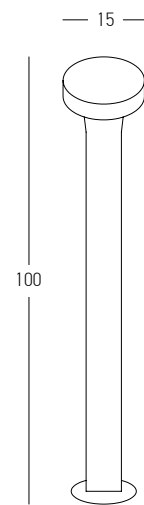

Power 12W
Input 220-240V, 50/60Hz
Color Temperature 3000K
Lumen 920Lm
Cri 80
IP 54
Dimensions Ø: 15cm L: 5.5cm
Material Aluminium - PC Diffuser
Color Graphite / **Code E237**

Power 11W
Input 220-240V, 50/60Hz
Color Temperature 3000K
Lumen 792Lm
Cri 80
IP 65
Dimensions Ø: 15cm H: 100cm
Material Aluminium - PC Diffuser
Color Graphite / **Code E249**