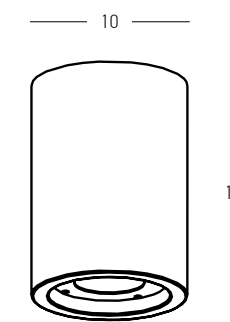

Bulb	1x GU10 LED
Power	9W MAX
Input	220-240V, 50/60Hz
IP	54
Dimensions	Ø: 10cm H: 14cm
Material	Concrete - Metal
Color	Natural Concrete / Code E480