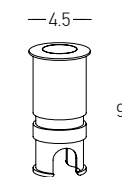

Power 3W
Input 24V
Color Temperature 3000K
Lumen 232Lm
Cri 80
IP 65
IK 8
Dimensions Ø: 4.5cm H: 9.3cm
Material Aluminium - Stainless Steel - PC Diffuser
Depth Required 111: 12cm
Recessed Mounting Box Included
Recommended Driver LPH-18-24 (Not Included)
In Parallel Connection 1-5 pcs

Color Aluminium / **Code E178**