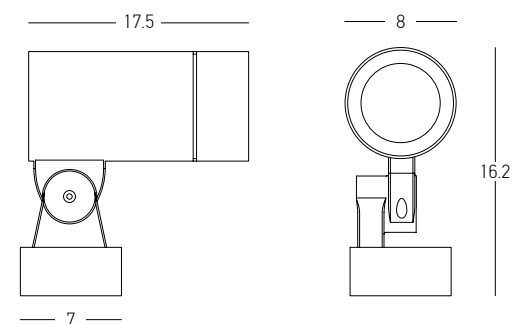

Bulb 1x GU10
Power 11W MAX
Input 220-240V, 50/60Hz
IP 65
Dimensions Ø: 8cm L: 14.3cm
Base Ø: 7cm
Material Aluminium - Tempered Glass
Special Feature Tilt Up-Down
Color Graphite / **Code E236**

Power 15W
Input 220-240V, 50/60Hz
Color Temperature 3000K
Lumen 1243Lm
Cri 80
IP 65
Dimensions Ø: 8cm L: 16.2cm
Base Ø: 7cm
Beam Angle 32°
Material Aluminium - Tempered Glass
Special Feature Tilt Up-Down
Color Graphite / **Code E235**

Power 15W
Input 220-240V, 50/60Hz
Color Temperature 3000K
Lumen 1243Lm
Cri 80
IP 65
Dimensions Ø: 8cm L: 16.2cm
Base Ø: 7cm
Beam Angle 12°
Material Aluminium - Tempered Glass
Special Feature Tilt Up-Down
Color Graphite / **Code E235-12D**