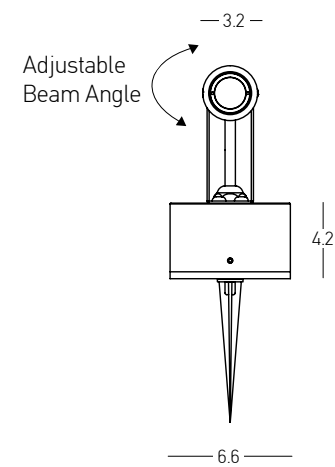

Power 2.1W
Input 220-240V, 50/60Hz
Color Temperature 2700K
Lumen 168Lm
Cri 80
IP 54
Dimensions L: 8cm H: 8.5cm
Base Ø: 6.6cm H: 4.2cm
Beam Angle 10°-60°
Material Aluminium - Stainless Steel
Special Feature 60cm Cable Available
Stick Ø: 3.2cm H: 8cm
Spike Included

Color Sandy Black / **Code E177-B**