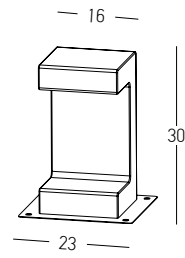

Power 8W
Input 220-240V, 50/60Hz
Color Temperature 3000K
Lumen 490Lm
Cri 90
IP 54
Dimensions L: 15cm W: 16cm H: 30cm
Base L: 21cm W: 23cm
Material Concrete
Color Natural Concrete / **Code E191**