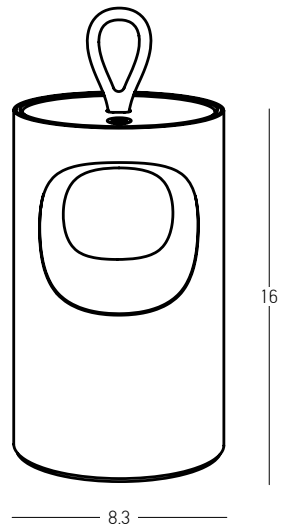

Power	2W
Input	5V DC
Battery	2000 MAH
Color Temperature	2700K
Lumen	103Lm
Cri	80
IP	44
Dimensions	L: 8.3cm W: 6cm H: 16cm
Touch Dimming	○
Material	Metal - Aluminium - PC Diffuser
Special Feature	Portable Table Lamp Charging Base with USB Cable Included Power-Off Memory Function
Working Time	100% of Light - 6H 50% of Light - 11H 10% of Light - 95H
Charging Time	3.5H
Color	Black Matt / Code E482
Color	White Matt / Code E483
Color	Brushed Gold / Code E484

White AC-DC Adaptor for Portable Light

Input	220-240V, 50/60Hz
Output	5V, 1A
Color	White / Code E099