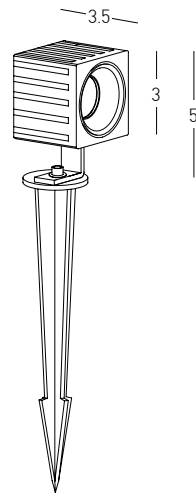

Power 3W
Input 24V
Color Temperature 3000K
Lumen 228Lm
Cri 90
IP 65
Dimensions L: 3cm W: 3.5cm H: 5cm
Beam Angle 36°
Material Aluminium - Tempered Glass
Special Feature 30cm Cable Available
Movable Spot
Spike Included
Recommended Driver LPH-18-24 (Not Included)
In Parallel Connection 1-5 pcs
Color Graphite / **Code E350**