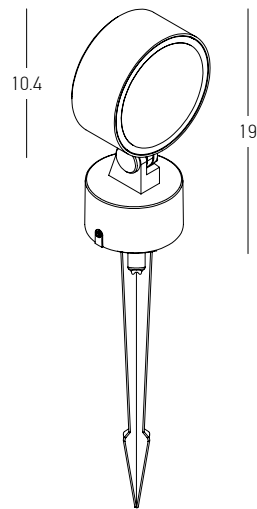

Power 10W
Input 220-240V, 50/60Hz
Color Temperature 3000K
Lumen 779Lm
Cri 90
IP 65
Dimensions Ø: 7.1cm H: 15.2cm
Base Ø: 6.3cm H: 4cm
Beam Angle 36°
Material Aluminium - Glass
Special Feature 30cm Cable Available
Movable Spot
Aluminium Spike Included
Driver Included

Color Green / **Code E472**

Power 25W
Input 220-240V, 50/60Hz
Color Temperature 3000K
Lumen 1860Lm
Cri 90
IP 65
Dimensions Ø: 10.4cm H: 19cm
Base Ø: 7.5cm H: 4cm
Beam Angle 24°
Material Aluminium - Glass
Special Feature 30cm Cable Available
Movable Spot
Aluminium Spike Included
Driver Included

Color Green / **Code E473**