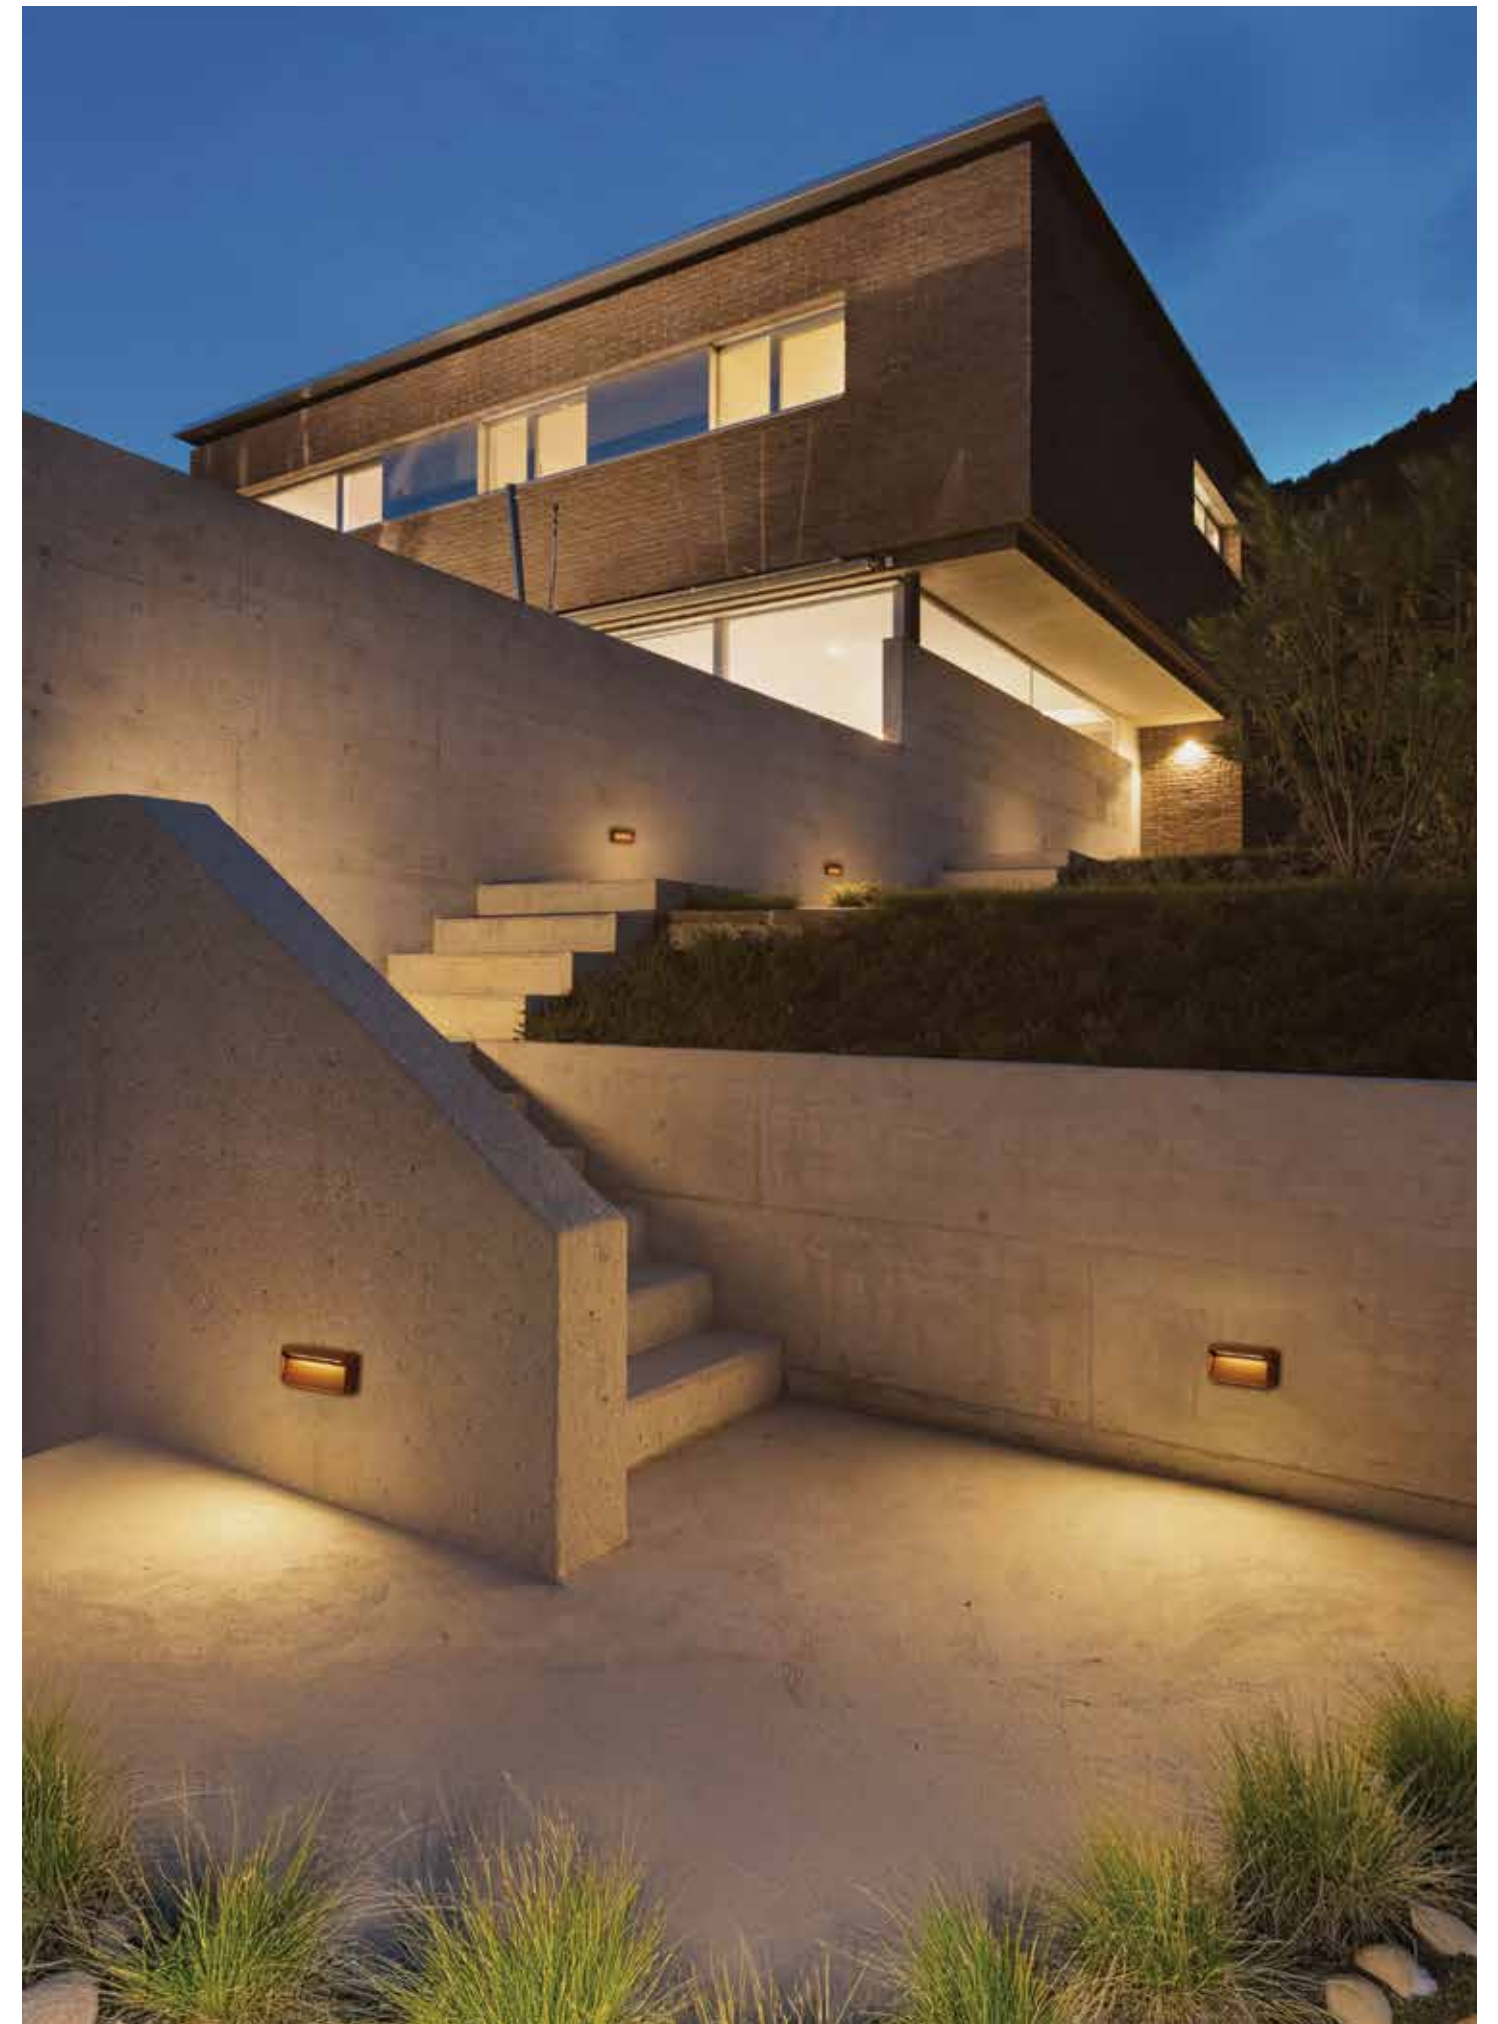

Power 6W
Input 220-240V, 50/60Hz
Color Temperature 3000K
Lumen 200Lm
Cri 80
IP 65
Dimensions L: 3.9cm W: 8cm H: 16cm
Material Aluminium - Glass
Color Brown / **Code E441**