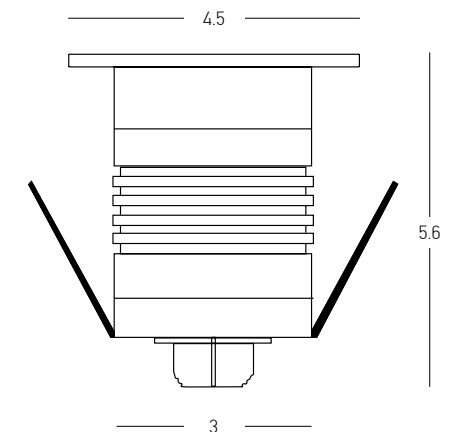

Power 3W
Input 24V
Color Temperature 3000K
Lumen 230Lm
Cri 80
IP 65
IK 08
Dimensions Ø: 4.5cm H: 5.6cm
Beam Angle 10°
Material Aluminium - Stainless Steel - Tempered Glass
Depth Required 7.5cm
Recessed Mounting Box Aluminium (Included)
Recommended Driver LPH-18-24 (Not Included)
In Parallel Connection 1-5 pcs
Special Feature Honeycomb Included
Color Stainless Steel / **Code E506**