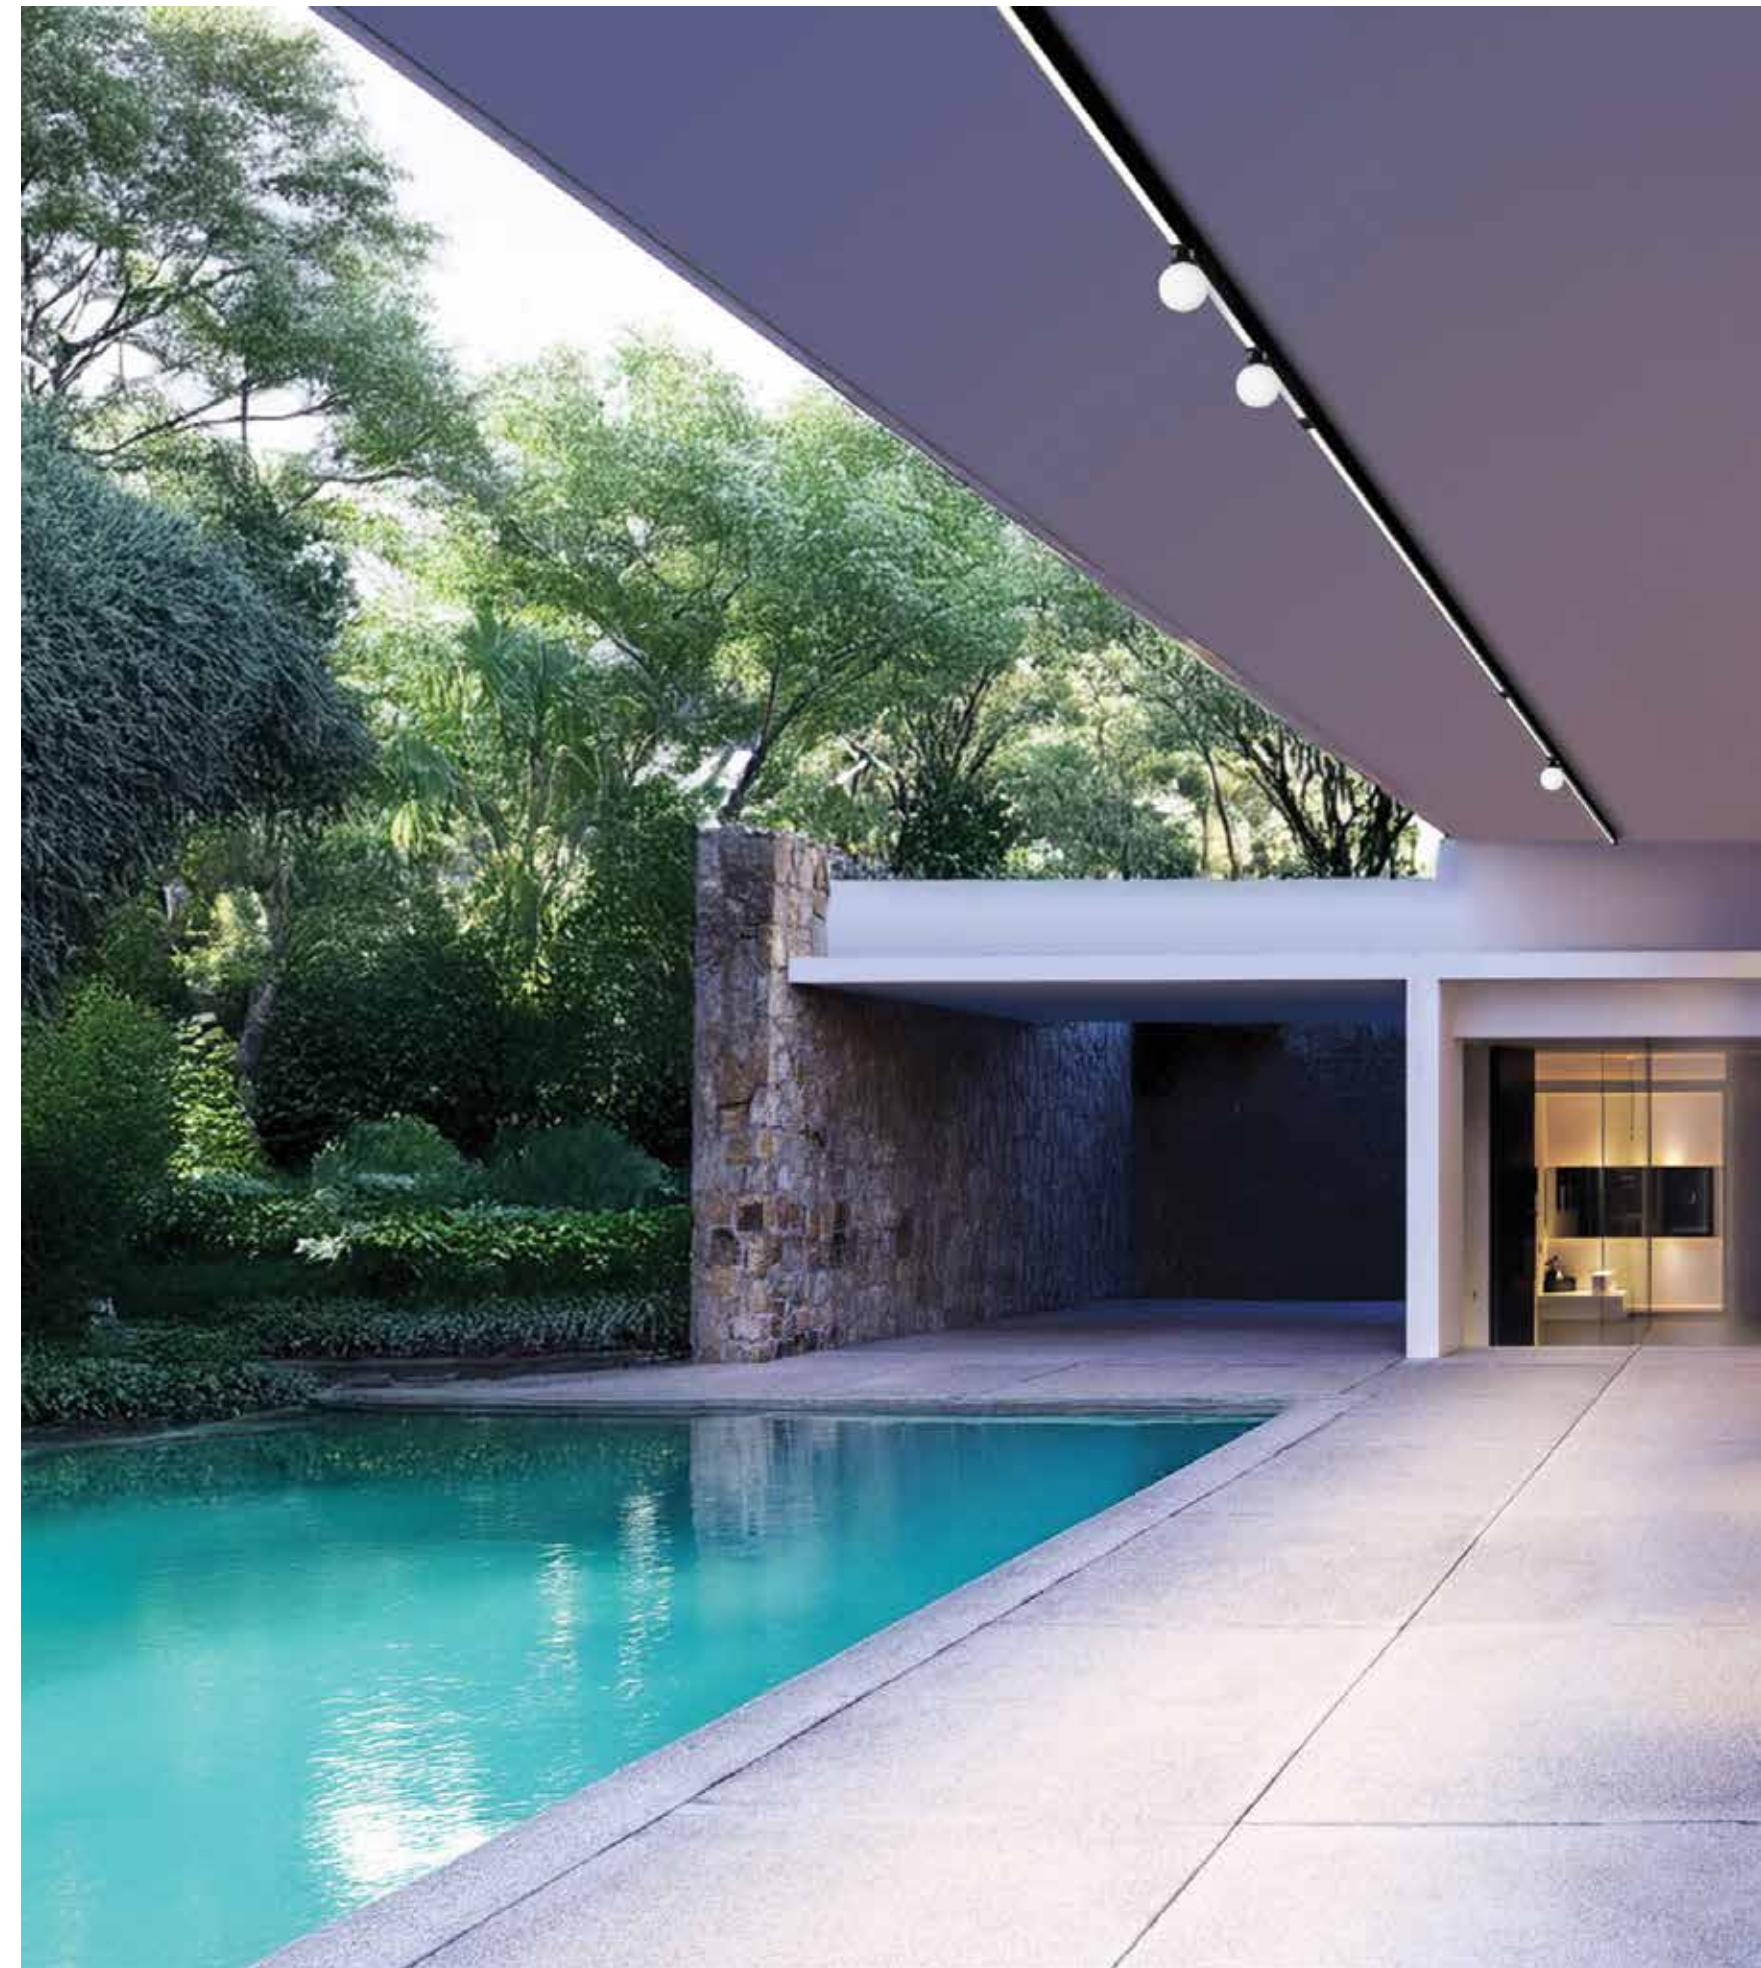

Dimensions L: 39cm W: 14cm H: 5.5cm
Material Metal
Special Feature Driver Not Included
Color Black / **E397**

Power 160W
Input 220-240V, 50/60Hz
Output 48V
IP 67
Dimensions L: 33.5 W: 3cm H: 2.1cm
Dimmable DALI ☐
Material Metal
Special Feature Fits Into E397
Code XSV160W48

Power 240W
Input 220-240V, 50/60Hz
Output 48V
IP 67
Dimensions L: 38.5 W: 3cm H: 2.1cm
Dimmable DALI ☐
Material Metal
Special Feature External Application
Code XSV240W48