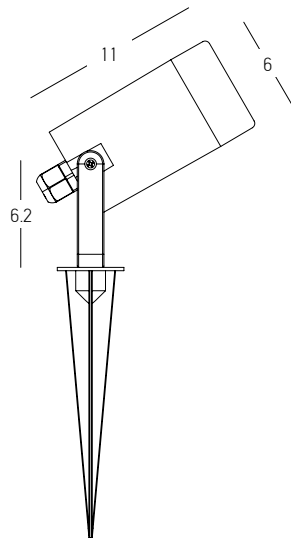

Bulb 1x GU10 LED
Power 7W MAX
Input 220-240V, 50/60Hz
IP 54
Dimensions Ø: 6cm L: 11cm H: 6.2cm
Material ABS - PC Diffuser
Special Feature 30cm Cable Available
Movable Spot
Without Spike
Color Black / **Code E311**

Bulb 1x GU10 LED
Power 7W MAX
Input 220-240V, 50/60Hz
IP 54
Dimensions Ø: 6cm L: 11cm H: 6.2cm
Material ABS - PC Diffuser
Special Feature 30cm Cable Available
Movable Spot
Spike Included
Color Black / **Code E312**