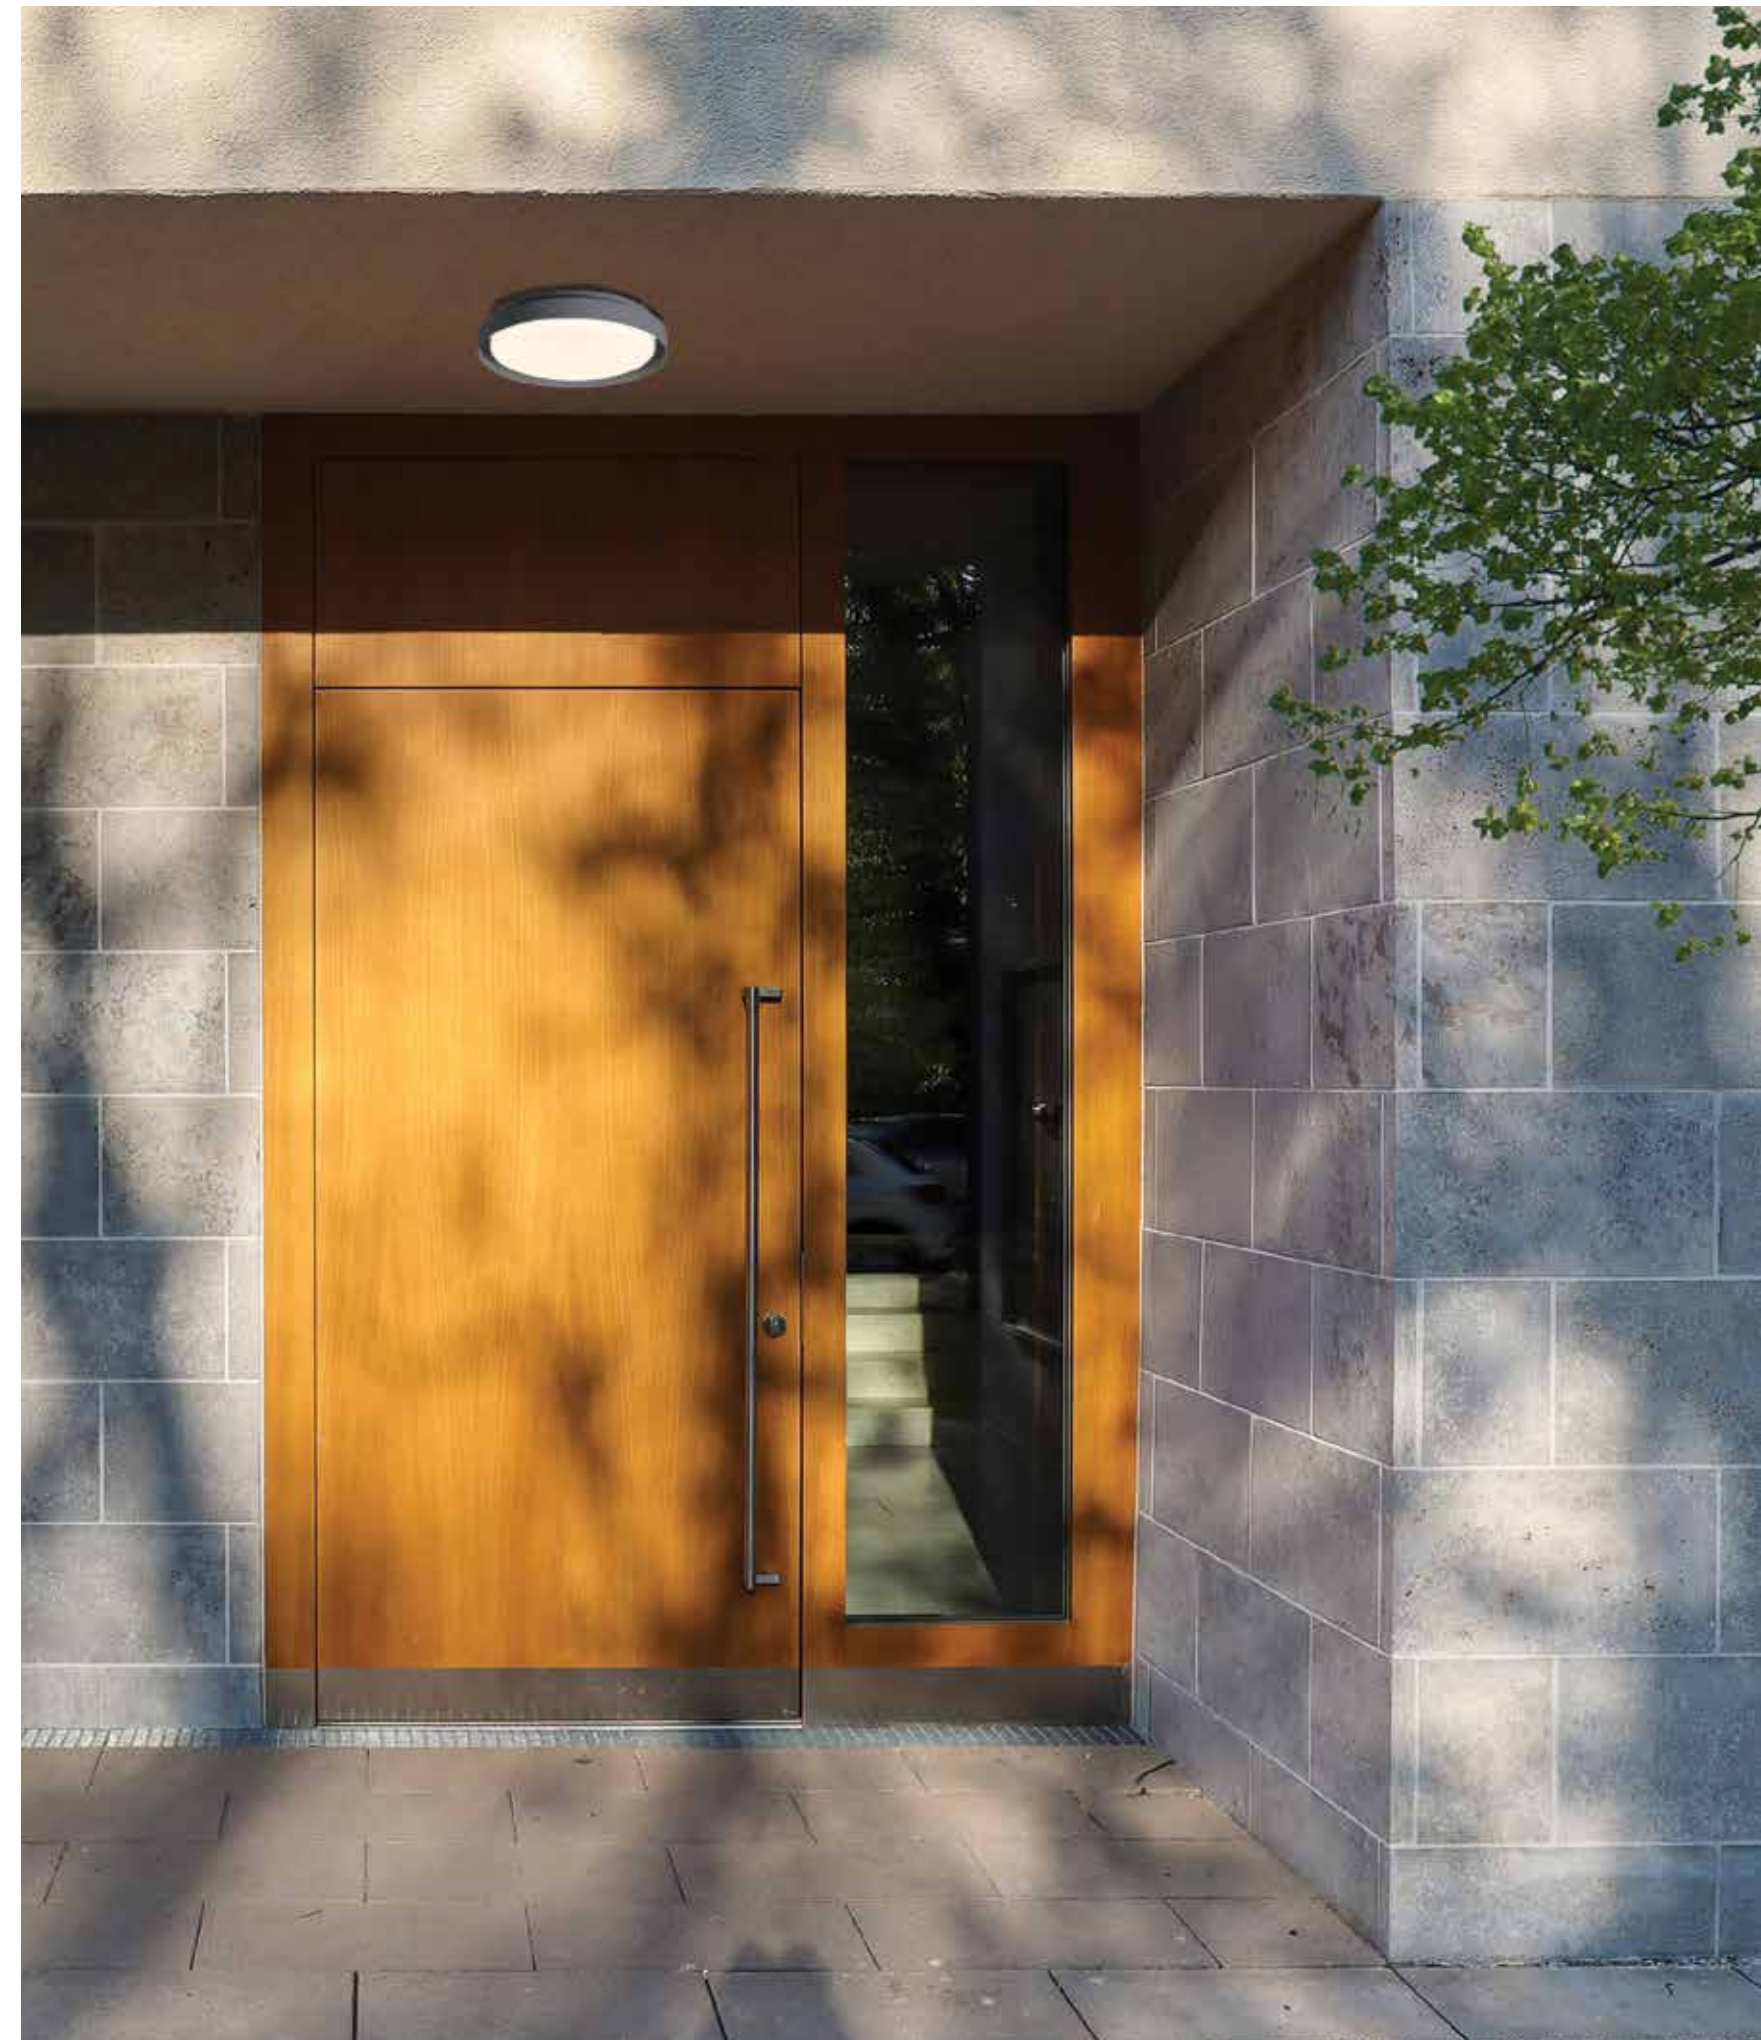

Power 20W
Input 220-240V, 50/60Hz
Color Temperature 3000K
Lumen 2041Lm
Cri 80
IP 65
Dimensions Ø: 27cm H: 7.5cm
Material Aluminium - PC Diffuser
Special Feature Driver Included
Color Sandy White / **Code E326**
Color Graphite / **Code E327**