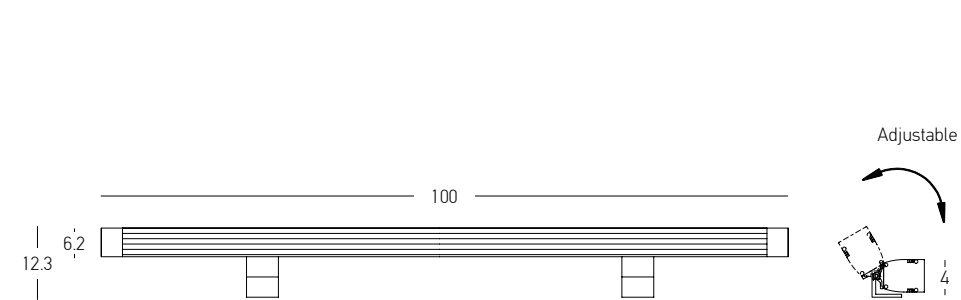

Power 36W
Input 220-240V, 50/60Hz
Color Temperature 3000K
Lumen 2200Lm
Cri 80
IP 65
Dimensions L: 100cm W: 4cm H: 12.3cm
Beam Angle 60° x 10°
Material Aluminium - Glass
Special Feature Half Circular Anti-Glare
Driver Included
Connect 8pcs MAX
Color Graphite / **Code E496**