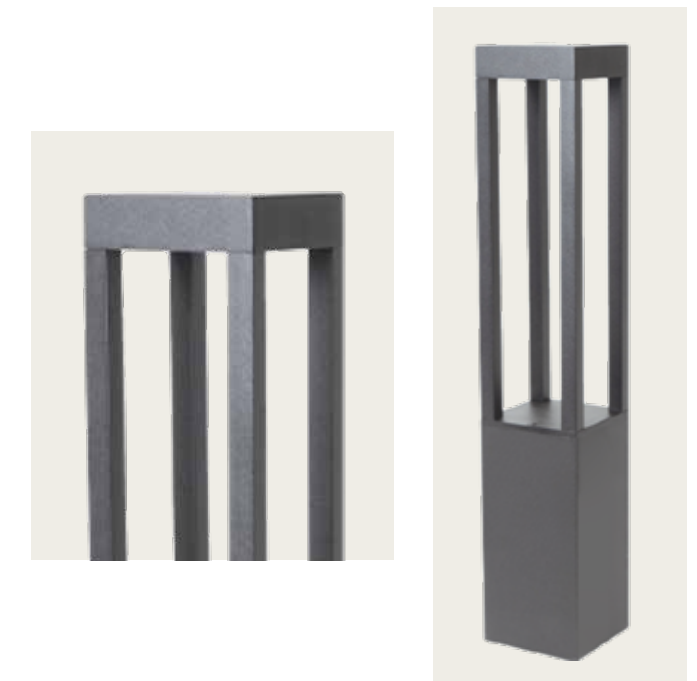

Power 7W
Input 220-240V, 50/60Hz
Color Temperature 3000K
Lumen 533Lm
Cri 80
IP 54
Dimensions L: 10.2cm W: 10.2cm H: 50cm
Base Ø: 10.2cm H: 1cm
Beam Angle 120°
Material Aluminium - PC Diffuser
Color Graphite / **Code E355**