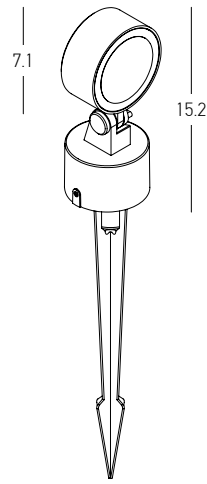

Power 10W  
 Input 220-240V, 50/60Hz  
 Color Temperature 3000K  
 Lumen 779Lm  
 Cri 90  
 IP 65  
 Dimensions Ø: 7.1cm H: 15.2cm  
 Base Ø: 6.3cm H: 4cm  
 Beam Angle 36°  
 Material Aluminium - Glass  
 Special Feature 30cm Cable Available  
 Movable Spot  
 Aluminium Spike Included  
 Driver Included