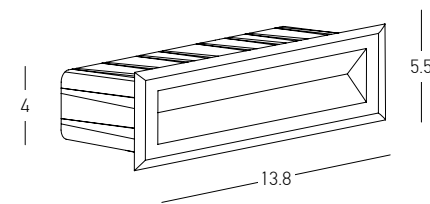

Power 5W
Input 220-240V, 50/60Hz
Color Temperature 3000K
Lumen 302Lm
Cri 80
IP 65
Dimensions L: 6.5cm W: 13.8cm H: 5.5cm
Material Aluminium - Tempered Glass
Depth Required 6cm
Recessed Mounting Box L: 6cm W: 13cm H: 4cm (Included)
Color Graphite / **Code E324**

Power 3W
Input 220-240V, 50/60Hz
Color Temperature 3000K
Lumen 195Lm
Cri 80
IP 65
Dimensions L: 6.5cm W: 8.5cm H: 5.5cm
Material Aluminium - Tempered Glass
Depth Required 6cm
Recessed Mounting Box L: 6cm W: 8cm H: 4cm (Included)

Color Graphite / **Code E323**