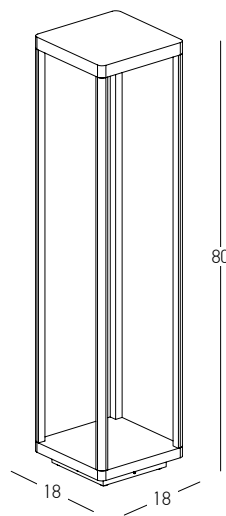

Power 9W
Input 220-240V, 50/60Hz
Color Temperature 3000K
Lumen 704Lm
Cri 80
IP 54
Dimensions L: 18cm W: 18cm H: 23cm
Material Aluminium - Tempered Glass
Color Graphite / **Code E203**

Power 9W
Input 220-240V, 50/60Hz
Color Temperature 3000K
Lumen 704Lm
Cri 80
IP 54
Dimensions L: 18cm W: 18cm H: 80cm
Material Aluminium - Tempered Glass
Color Graphite / **Code E204**