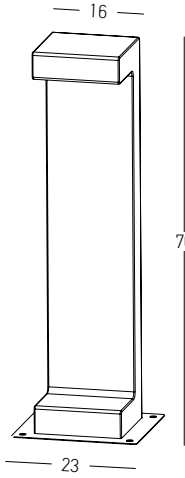

Power 8W
Input 220-240V, 50/60Hz
Color Temperature 3000K
Lumen 490Lm
Cri 90
IP 54
Dimensions L: 15cm W: 16cm H: 70cm
Base L: 21cm W: 23cm
Material Concrete
Color Natural Concrete / **Code E192**