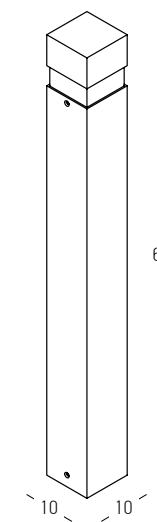

Power	15W
Input	220-240V, 50/60Hz
Color Temperature	3000K
Lumen	438Lm
Cri	95
IP	65
Dimensions	L: 10cm W: 10cm H: 60cm
Material	Aluminium - PC Diffuser
Color	Dark Coffee / Code E425