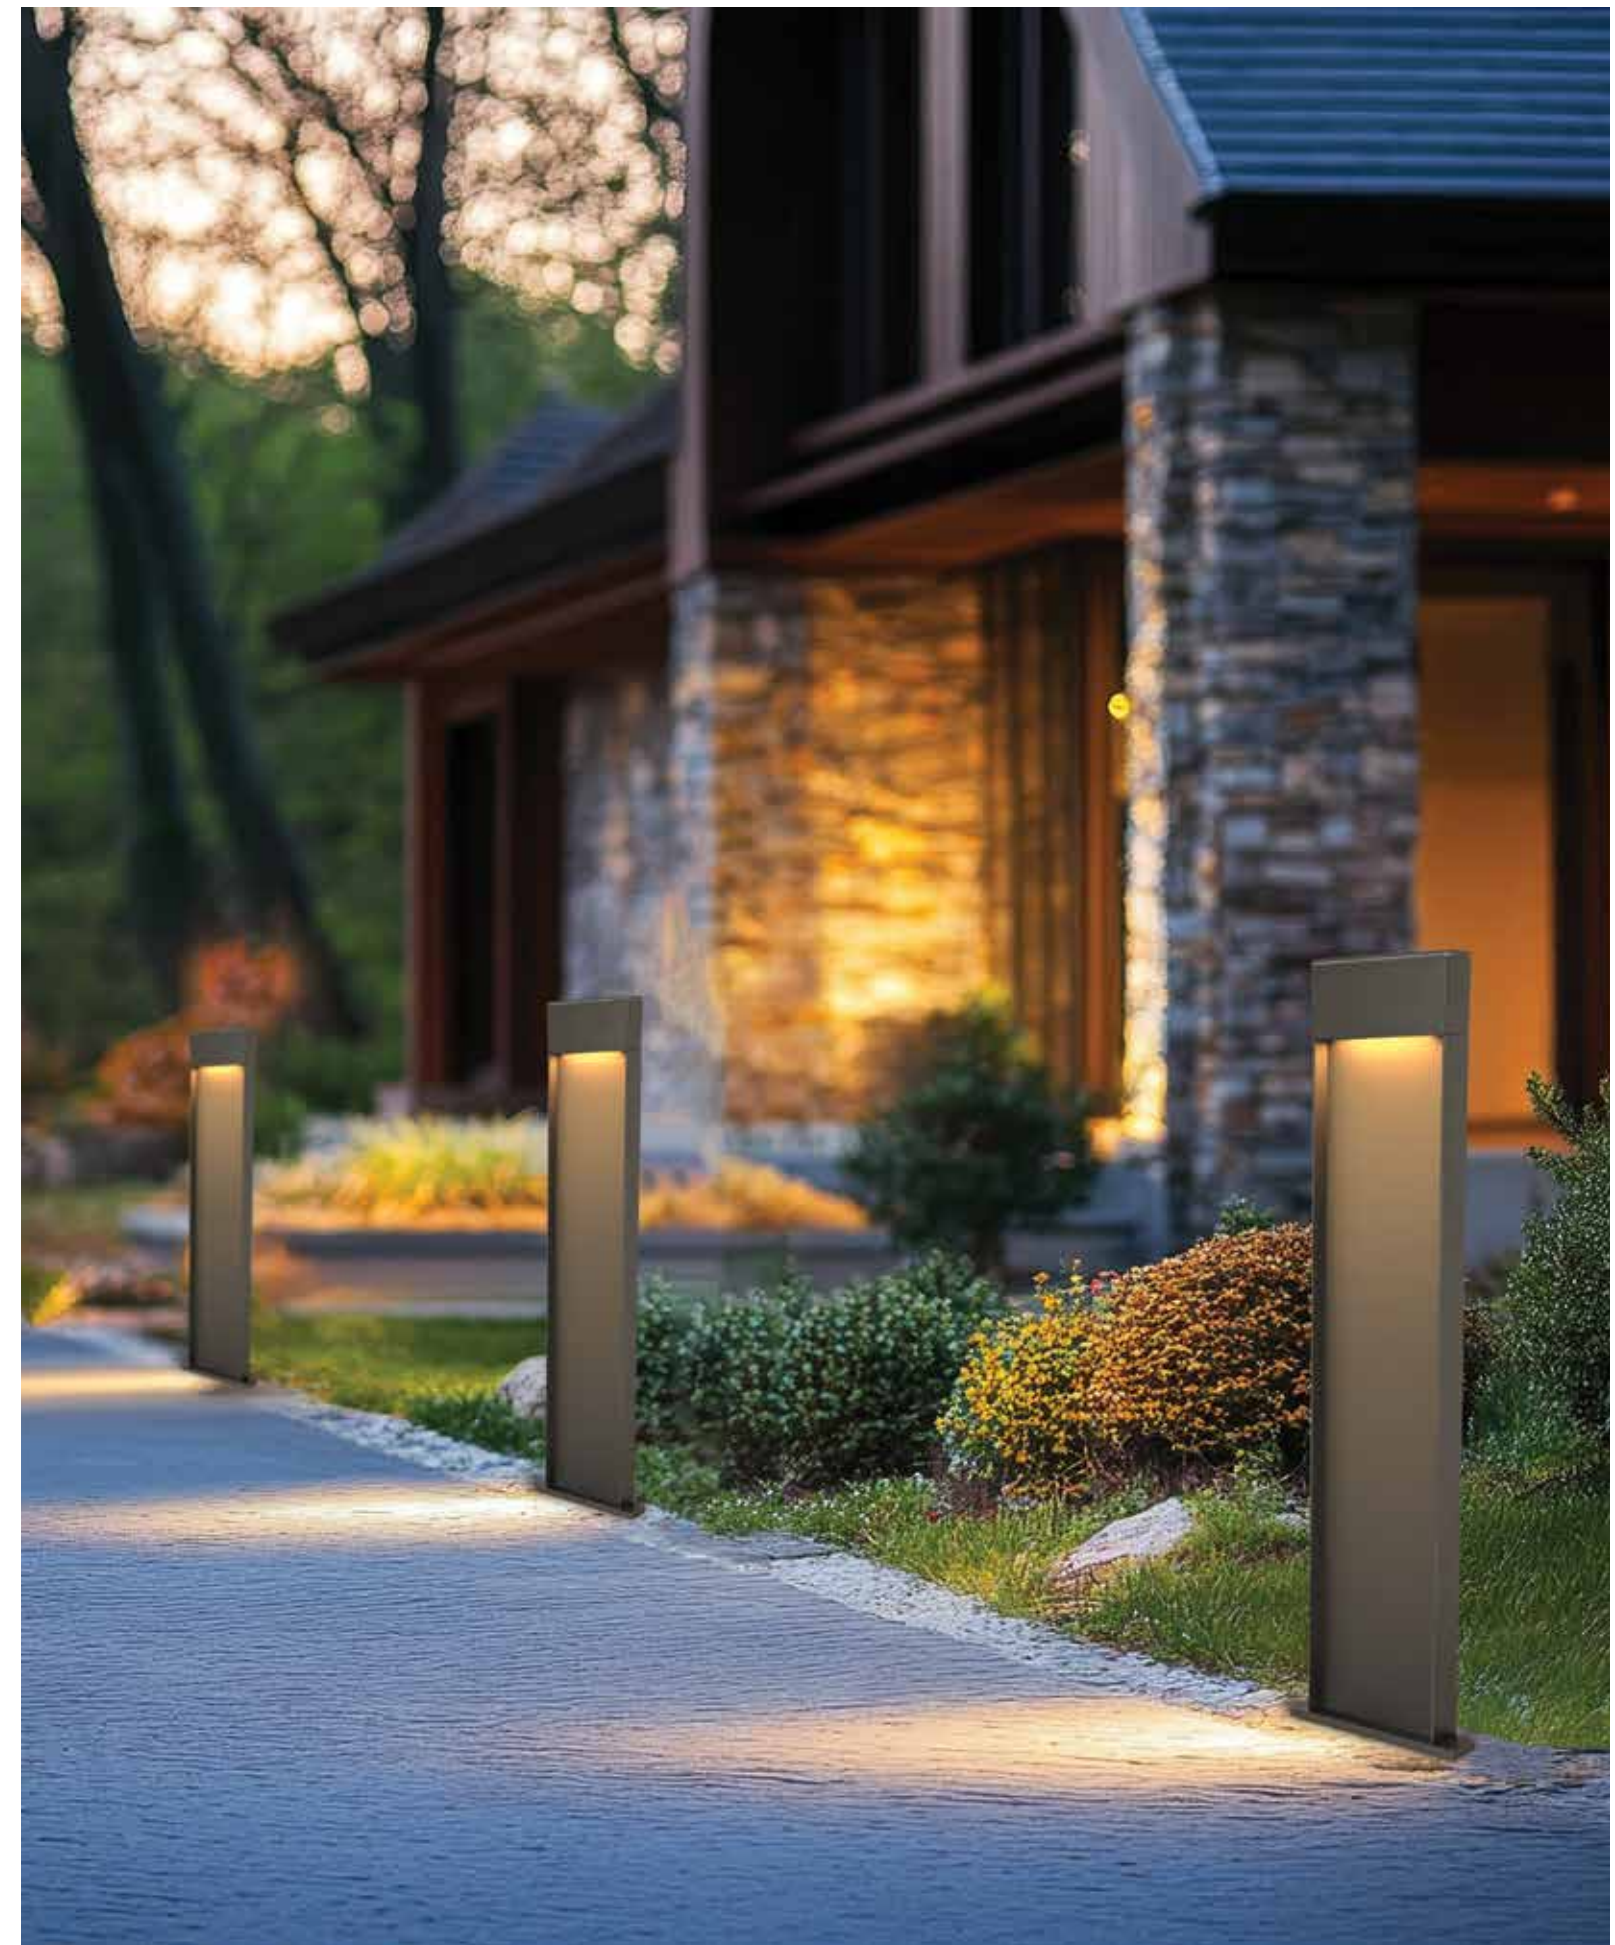

Power 6.5W
Input 220-240V, 50/60Hz
Color Temperature 3000K
Lumen 316Lm
Cri 80
IP 65
Dimensions L: 4.3m W: 16cm H: 75cm
Base L: 4.3m W: 20.8cm H: 1cm
Material Aluminium - Glass
Color Graphite / **Code E447**