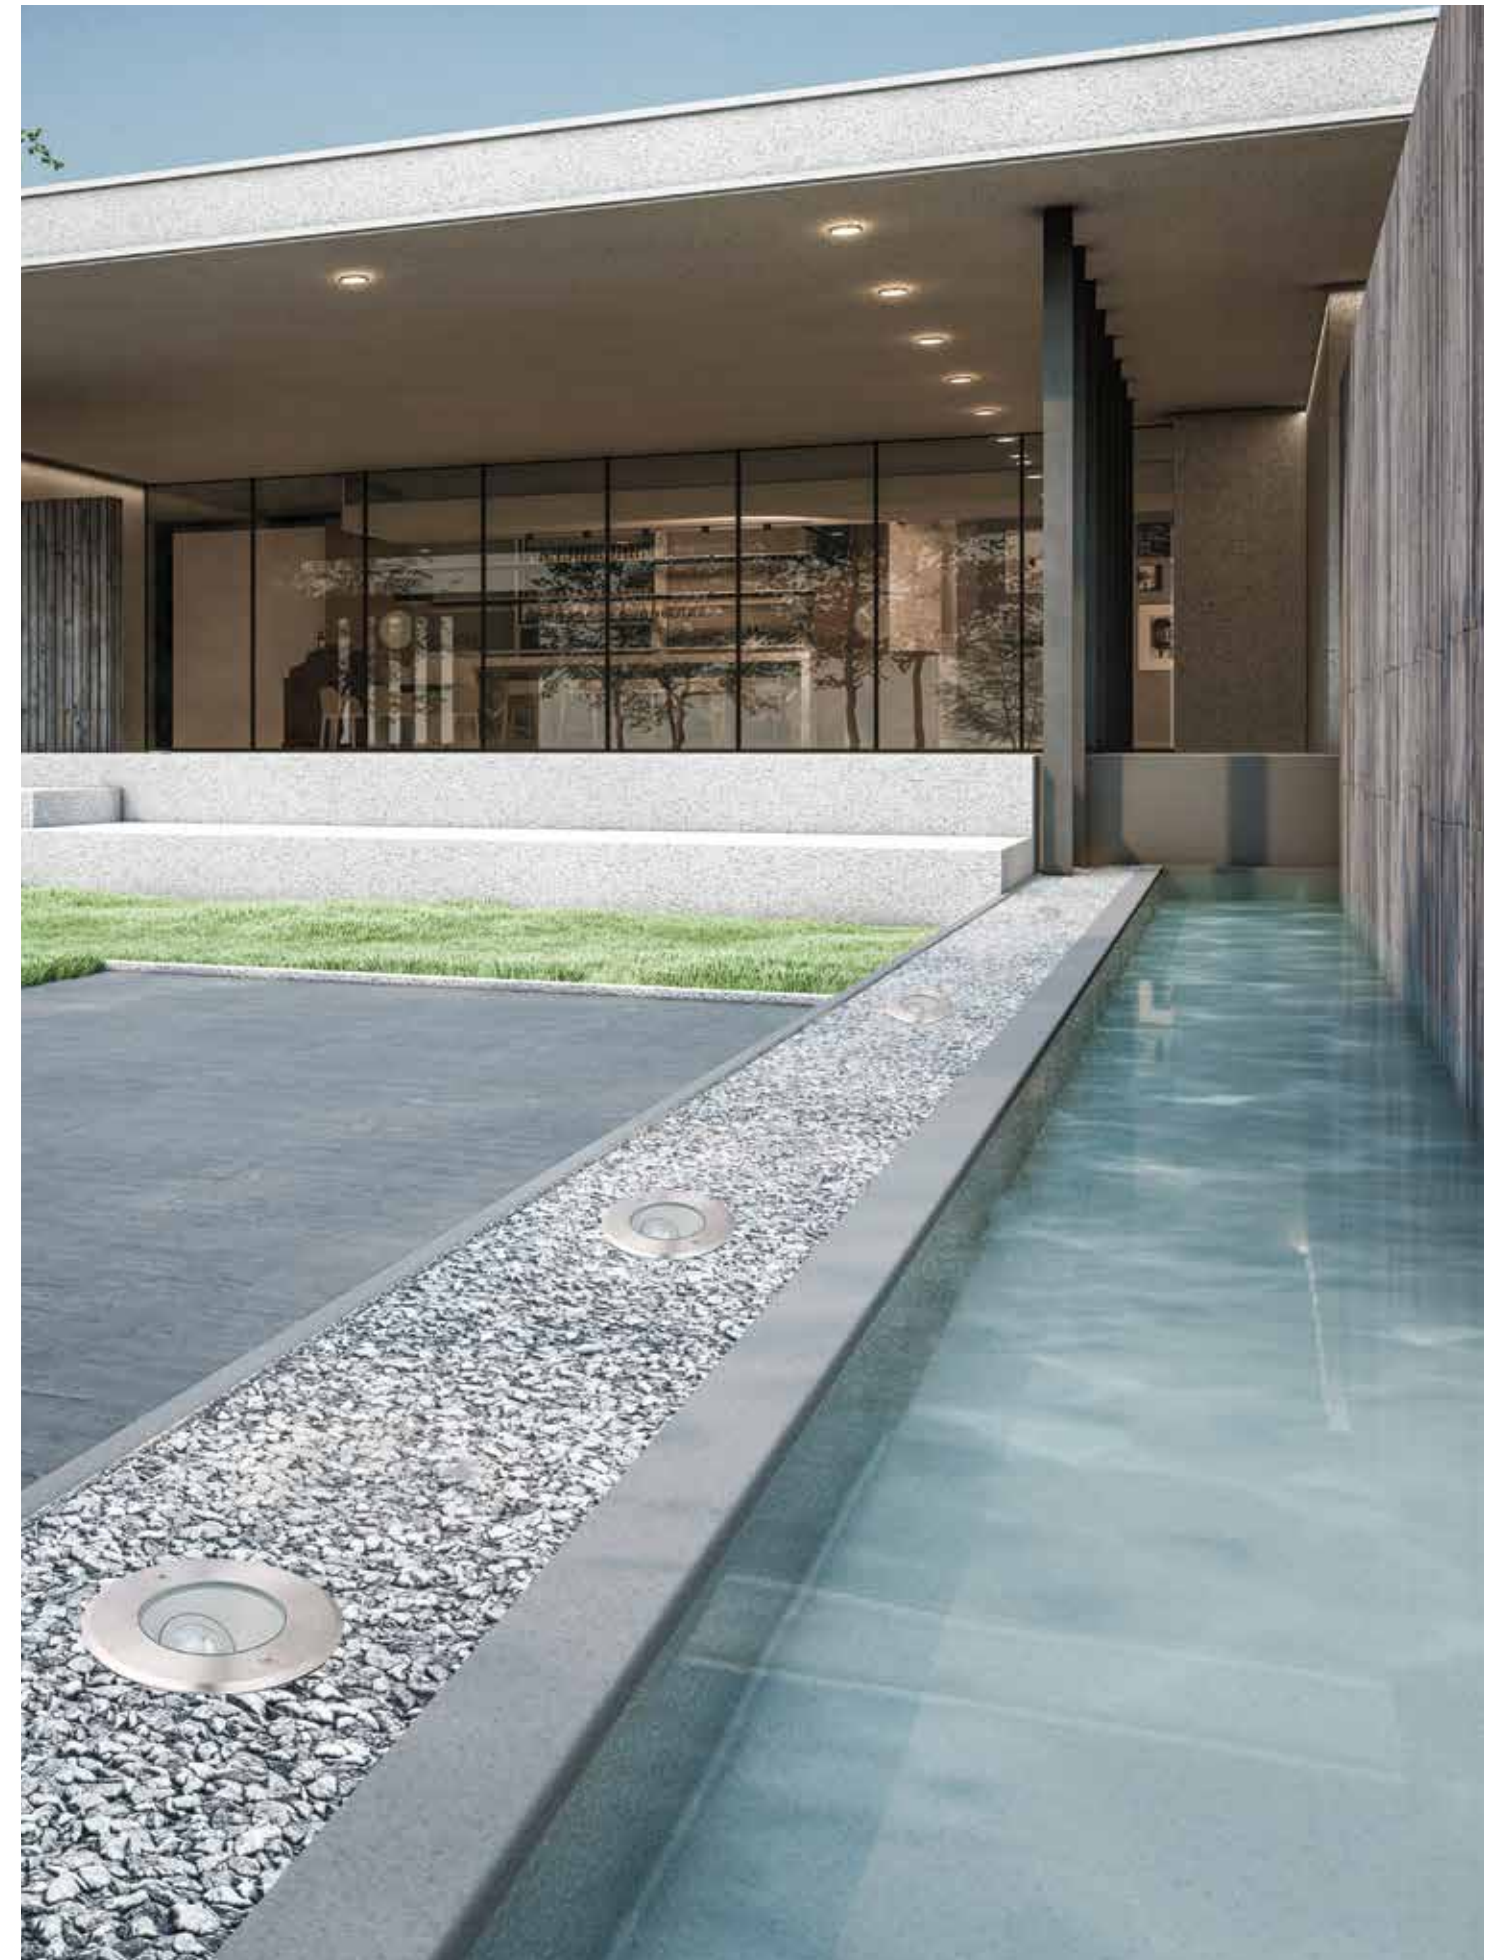

Power 7W
Input 220-240V, 50/60Hz
Color Temperature 3000K
Lumen 560Lm
Cri 80
IP 66
IK 8
Dimensions Ø: 15cm H: 11.5cm
Beam Angle 45°
Material Aluminium - Stainless Steel - Glass
Depth Required 12.5cm
Recessed Mounting Box Included
Special Feature Asymmetric
50cm Cable Available
Driver Included

Color Stainless Steel / **Code E363**

Power 7W
Input 220-240V, 50/60Hz
Color Temperature 3000K
Lumen 560Lm
Cri 80
IP 66
IK 8
Dimensions Ø: 13cm H: 14cm
Beam Angle 45°
Material Aluminium - Stainless Steel - Glass
Depth Required 15cm
Recessed Mounting Box Included
Special Feature Asymmetric
50cm Cable Available
Driver Included

Color Stainless Steel / **Code E362**