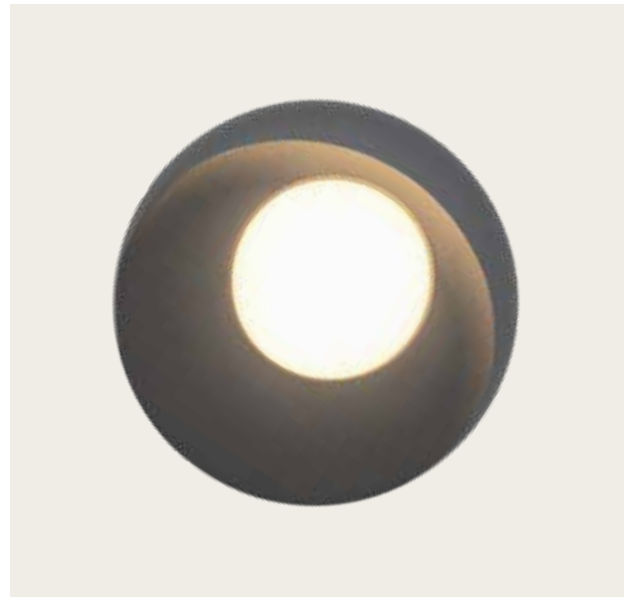

Power 6W
Input 220-240V, 50/60Hz
Color Temperature 3000K
Lumen 490Lm
Cri 80
IP 54
Dimensions Ø: 18cm L: 8.5cm
Base Ø: 12cm L: 5.5cm
Material Aluminium - PC Diffuser
Special Feature Diffuser Ø: 8.5cm
Color Graphite / **Code E413**