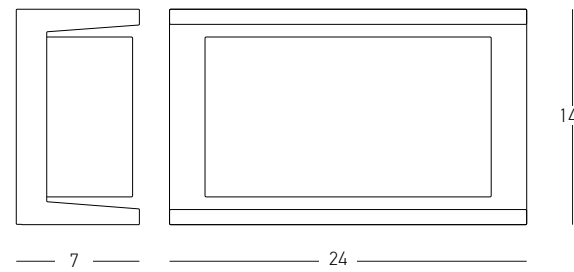

Bulb 1x E27
Power 18W MAX
Input 220-240V, 50/60Hz
IP 54
Dimensions L: 7cm W: 24cm H: 14cm
Material Aluminium - PC Diffuser
Color Graphite / **Code E149**