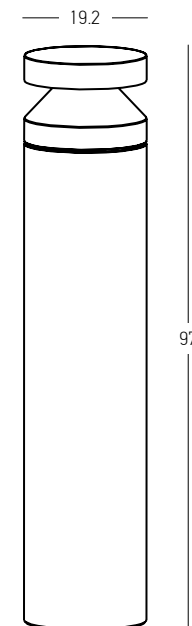

Power 20W
Input 220-240V, 50/60Hz
Color Temperature 3000K
Lumen 509Lm
Cri 90
IP 65
Dimensions Ø: 19.2cm H: 97cm
Base Ø: 19.2cm H: 0.3cm
Material Concrete - Metal - Glass
Color Natural Concrete / **Code E478**