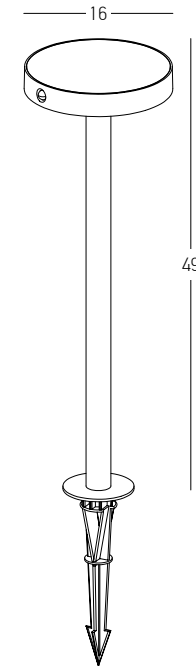

Power	2W
Input	3.7V
Battery	2200 MAH
Color Temperature	3000K
Lumen	85Lm
Cri	80
IP	54
Dimensions	Ø: 16cm H: 49cm
Material	Aluminium - PC Diffuser
Special Feature	Solar Panel 3 Lighting Modes Sense Distance 3 - 5m Base & Spike Included
Color	Graphite / Code E449

LIGHTING MODES OVERVIEW

Mode 1 • Dim + Motion Sensor

LED operates at 10% brightness when ambient light <20 lux. Upon Motion detection, brightness increases to 100% during movement. After 5 hours, standby dims to 5%, and motion-triggered output drops to 70%. Turns off when ambient light >20 lux.

Mode 2 • Constant Light

Motion sensor disabled. LED runs at 50% when ambient light <20 lux, reduces to 30% after 2 hours, and 20% after 5 hours. Turns off when ambient light >20 lux.

Mode 3 • Motion Only

No light at standby. LED activates at 100% upon motion detection and stays on for 25 seconds after movement stops. After 5 hours, motion-triggered output reduces to 70%. Turns off automatically when ambient light >20 lux.