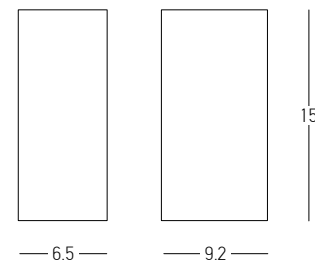

Bulb 2x GU10
Power 15W MAX
Input 220-240V, 50/60Hz
IP 54
Dimensions L: 9.2cm W: 6.5cm H: 15cm
Material Aluminium - Tempered Glass
Special Feature Up-Down Lighting
Color Graphite / **Code E124**