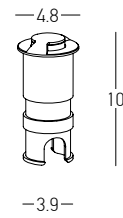

Power 3W
Input 24V
Color Temperature 3000K
Lumen 150Lm
Cri 80
IP 65
IK 10
Dimensions Ø: 4.8cm H: 10cm
Material Aluminium - Stainless Steel - PC Diffuser
Depth Required 111: 13cm
Recessed Mounting Box Included
Recommended Driver LPH-18-24 (Not Included)
In Parallel Connection 1-5 pcs

Color Aluminium / **Code E180**