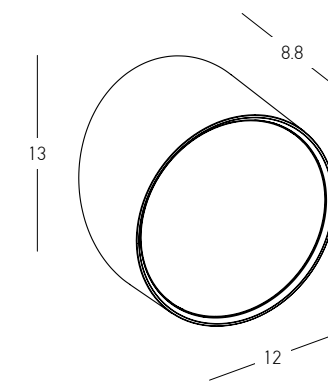

Power 7W
Input 220-240V, 50/60Hz
Color Temperature 3000K
Lumen 518Lm
Cri 80
IP 65
Dimensions Ø: 12cm L: 8.8cm H: 13cm
Beam Angle 120°
Material Aluminium - Tempered Glass
Color Sandy Black / **Code E436**

Power 6W
Input 220-240V, 50/60Hz
Color Temperature 3000K
Lumen 672Lm
Cri 80
IP 65
Dimensions Closed Ø: 9cm L: 8.5cm
Dimensions Open L: 12cm W: 9cm H: 12.6cm
Beam Angle 120°
Material Aluminium - PC Diffuser
Special Feature 90° Movable Head
Color Sandy Black / **Code E435**