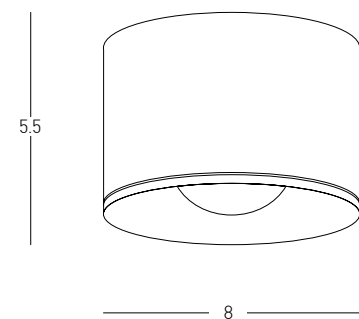

Power 12W
Input 220-240V, 50/60Hz
Color Temperature 4000K
Lumen 593Lm
Cri 90
IP 54
Dimensions Ø: 8cm H: 5.5cm
Beam Angle 120°
Material Aluminium
Color Sandy Black / **Code S131-4K**
Color Sandy White / **Code S132-4K**