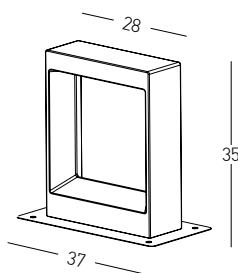

Power 8W
Input 220-240V, 50/60Hz
Color Temperature 3000K
Lumen 490Lm
Cri 90
IP 54
Dimensions L: 15cm W: 16cm H: 30cm
Base L: 21cm W: 23cm
Material Concrete
Color Natural Concrete / **Code E191**

Power 8W
Input 220-240V, 50/60Hz
Color Temperature 3000K
Lumen 490Lm
Cri 90
IP 54
Dimensions L: 15cm W: 16cm H: 70cm
Base L: 21cm W: 23cm
Material Concrete
Color Natural Concrete / **Code E192**

Power 8W
Input 220-240V, 50/60Hz
Color Temperature 3000K
Lumen 490Lm
Cri 90
IP 54
Dimensions L: 10cm W: 28cm H: 35cm
Base L: 19cm W: 37cm
Material Concrete
Color Natural Concrete / **Code E190**