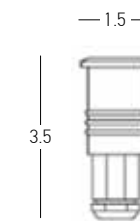

Power 0.2W
Input 24V
Color Temperature 3000K
Lumen 23Lm
Cri 80
IP 68
IK 10
Dimensions Ø: 1.5cm H: 3.5cm
Beam Angle 45°
Material Stainless Steel - Tempered Glass
Depth Required 11: 5cm
Special Feature 50cm Cable Available
Recommended Driver LPH-18-24 (Not Included)
In Parallel Connection 1-10 pcs

Color Stainless Steel / **Code E364**