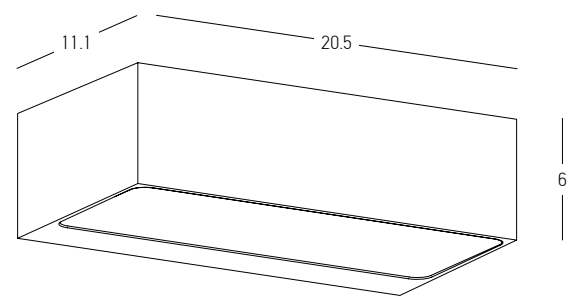

Asymmetric

Power	3x 4.5W
Input	220-240V, 50/60Hz
Color Temperature	3000K
Lumen	968Lm
Cri	85
IP	54
Dimensions	L: 11.1cm W: 20.5cm H: 6cm
Material	Aluminium - Tempered Glass
Special Feature	Asymmetric Beam Angle
Color	Graphite / Code E518