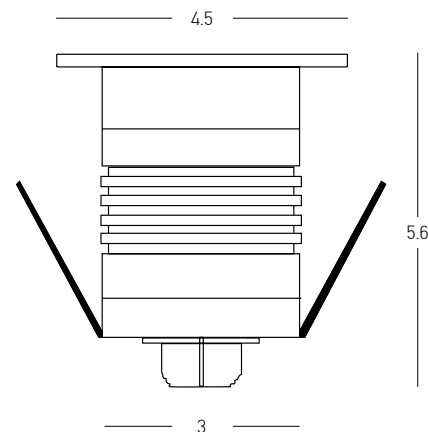

Power 3W
Input 24V
Color Temperature 3000K
Lumen 230Lm
Cri 80
IP 65
IK 08
Dimensions Ø: 4.5cm H: 5.6cm
Beam Angle 24°
Material Aluminium - Stainless Steel - Tempered Glass
Depth Required 7.5cm
Recessed Mounting Box Aluminium (Included)
Recommended Driver LPH-18-24 (Not Included)
In Parallel Connection 1-5 pcs
Special Feature Honeycomb Included
Color Stainless Steel / **Code E504**