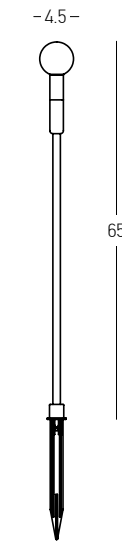

## 05. SPIKES

Power 1.5W  
 Input 24V  
 Color Temperature 3000K  
 Lumen 90Lm  
 Cri 80  
 IP 65  
 Dimensions Ø: 1.8cm H: 60cm  
 Material Aluminium - Frosted Acrylic  
 Special Feature 200cm Cable Available  
 Spike Included  
 Waterproof Connector Included  
 Recommended Driver LPH-18-24 (Not Included)  
 In Parallel Connection 1-11 pcs  
 Color Brown / **Code E457**