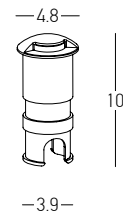

Power 3W
Input 24V
Color Temperature 3000K
Lumen 95Lm
Cri 80
IP 65
IK 10
Dimensions Ø: 4.8cm H: 10cm
Material Aluminium - Stainless Steel - PC Diffuser
Depth Required 111: 13cm
Recessed Mounting Box Included
Recommended Driver LPH-18-24 (Not Included)
In Parallel Connection 1-5 pcs

Color Aluminium / **Code E179**