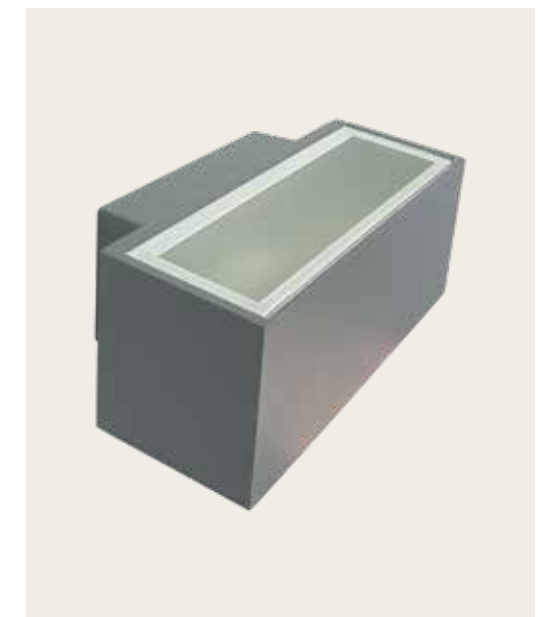

Bulb 1x E27
Power 18W MAX
Input 220-240V, 50/60Hz
IP 44
Dimensions L: 12cm W: 22cm H: 9cm
Material Aluminium - Tempered Glass
Special Feature Up-Down Lighting
Color Graphite / **Code E146**