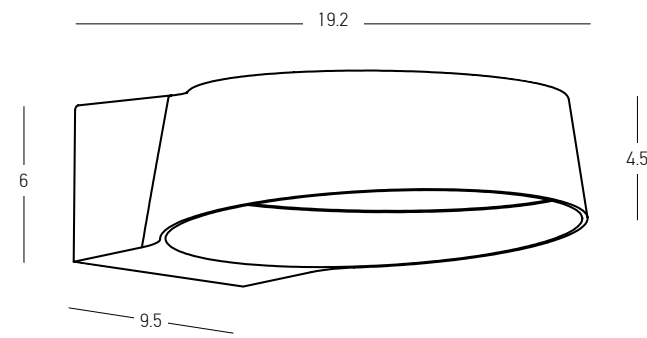

Power 12W
Input 220-240V, 50/60Hz
Color Temperature 3000K
Lumen 1100Lm
Cri 80
IP 54
Dimensions L: 19.2cm W: 16.2cm H: 6cm
Beam Angle 120°
Material Aluminium - Clear Glass
Color Graphite / **Code E464**