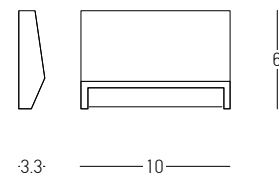

Power 3W
Input 220-240V, 50/60Hz
Color Temperature 3000K
Lumen 92Lm
Cri 80
IP 54
Dimensions Ø: 13.5cm L: 3.2cm
Material ABS
Color Graphite / **Code E183**
Color White / **Code E184**

Power 2W
Input 220-240V, 50/60Hz
Color Temperature 3000K
Lumen 88Lm
Cri 80
IP 54
Dimensions L: 3.3cm W: 10cm H: 6cm
Material ABS
Color Graphite / **Code E181**
Color White / **Code E182**