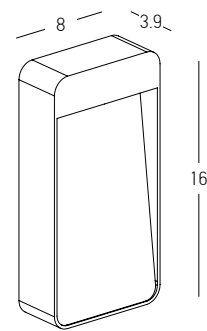

Power 6W
Input 220-240V, 50/60Hz
Color Temperature 3000K
Lumen 200Lm
Cri 80
IP 65
Dimensions L: 3.9cm W: 16cm H: 8cm
Material Aluminium - Glass
Color Brown / **Code E442**

Power 6W
Input 220-240V, 50/60Hz
Color Temperature 3000K
Lumen 200Lm
Cri 80
IP 65
Dimensions L: 3.9cm W: 8cm H: 16cm
Material Aluminium - Glass
Color Brown / **Code E441**