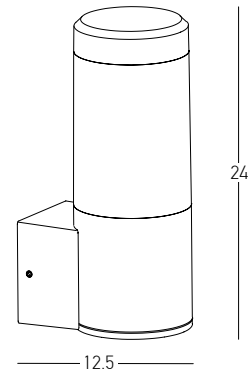

Power 10W
Input 220-240V, 50/60Hz
Color Temperature 3000K
Lumen 990Lm
Cri 80
IP 54
Dimensions L: 12.5cm W: 9cm H: 24cm
Material Aluminium - PC Diffuser
Color Graphite / **Code E276**