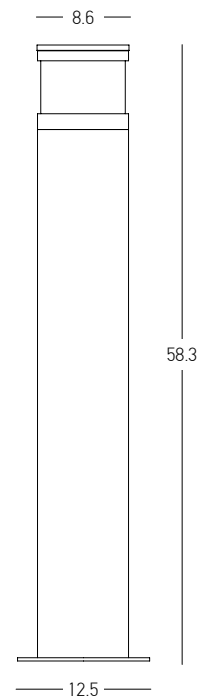

Power 10W
Input 220-240V, 50/60Hz
Color Temperature 3000K
Lumen 395Lm
Cri 90
IP 65
Dimensions Ø: 8.6cm H: 58.3cm
Base Ø: 12.5cm H: 0.5cm
Material Concrete - Metal - PC Diffuser
Color Natural Concrete-Black / **Code E411**