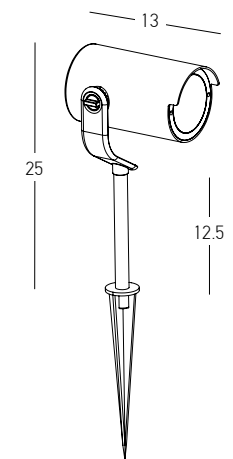

Bulb 1x GU10
Power 20W MAX
Input 220-240V, 50/60Hz
IP 65
Dimensions Ø: 7.5cm L: 13cm H: 25cm
Base Ø: 6cm H: 0.5cm
Material Aluminium - Tempered Glass
Special Feature 40cm Cable Available
Movable Spot
Spike & Base Included
Waterproof Connector Included

Color Brown / **Code E284**