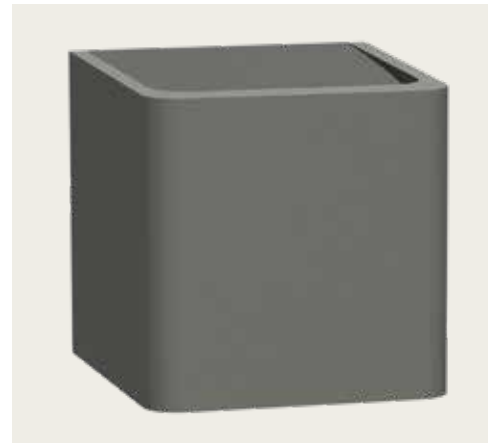

Power 13W
Input 220-240V, 50/60Hz
Color Temperature 3000K
Lumen 767Lm
Cri 80
IP 65
Dimensions L: 10cm W: 9cm H: 9cm
Material Aluminium
Special Feature Up-Down Lighting
Color Graphite / **Code E352**