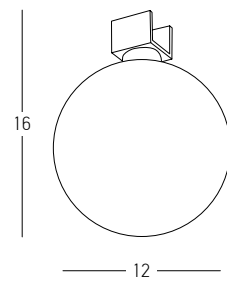

Power 9W
Input 48V
Color Temperature 3200K
Lumen 438Lm
Cri 80
IP 65
Dimmable DALI ☐
Dimensions Ø: 12cm H: 16cm
Material Aluminium - Opal Diffuser
Special Feature Does Not Operate Independently, Must Be Mounted On E386, E387 & E388
Color Opal-Sandy Black Adaptor / **Code E501**