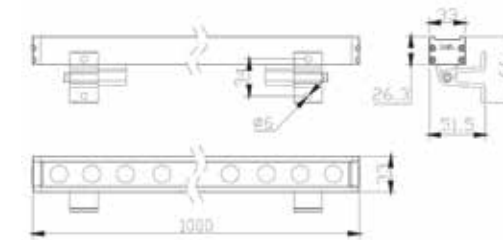

Code	Kelvin	Watt	Lumen
E378	RGB	24W	MAX 560
E379	RGBW 4000	24W	MAX 960

Power 24W
Input 24V
Cri 80
IP 66
Dimensions L: 100cm W: 3.3cm H: 2.6cm
Beam Angle 60° x 10°
Material Aluminium
Special Feature Honeycomb Included
Driver Not Included
Connect 6pcs MAX
Color Grey

1. **Dimming Options**
   1. DALI Dimming : OTi DALI Driver 4CH (Page 396-397)
   2. BLUETOOTH Dimming : On-Off Driver 24V + OT Wi DIM 5CH CA (CASAMBI App) (Page 396-397)

Connectors Male & Female for E381 & E379
Cable 25cm
Input 24V
IP 66
Color Black / Code CNCTR 2

Connectors Male & Female for E380 & E378
Cable 25cm
Input 24V
IP 66
Color Black / Code CNCTR 4