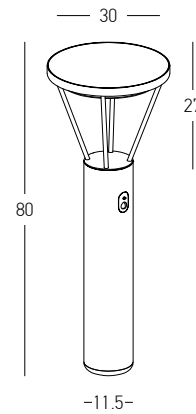

Power 5W
Input 3.7V DC
Battery 2x2200 MAH
Color Temperature 3000K
Lumen 378Lm
Cri 80
IP 54
Dimensions Ø: 30cm H: 80-220cm
Material Aluminium - PC Diffuser
Special Feature Solar Panel
3 Lighting Modes
Sense Distance 3-5m
Color Graphite / **Code E448**