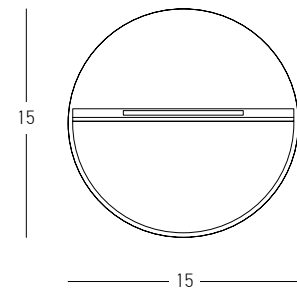

Power 7W
Input 220-240V, 50/60Hz
Color Temperature 3000K
Lumen 480Lm
Cri 80
IP 65
Dimensions Ø: 15cm L: 3.7cm
Material Aluminium - PC Diffuser
Color Graphite / **Code E242-G**
Color Sandy White / **Code E242-W**