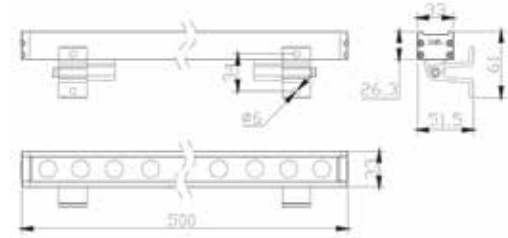

Power 12W
Input 24V
Cri 80
IP 66
Dimensions L: 50cm W: 3.3cm H: 2.6cm
Beam Angle 60° x 10°
Material Aluminium
Special Feature Honeycomb Included
Driver Not Included
Connect 12pcs MAX

Color Grey

Dimming Options

1. DALI Dimming : Dali Driver 24V Channel 1 + Switch Dali MCU (Page 396-397)
2. 1-10 Dimming : 1-10V Driver 24V (Page 396-397)
3. PUSH BUTTON Dimming : Dali Driver 24V Channel 1 (Page 396-397)
4. ON-OFF Dimming : ON-OFF Driver 24V (Page 396-397)

Code	Kelvin	Watt	Lumen
E376	3000	12W	MAX 850
E377	4000	12W	MAX 870

Power 24W
Input 24V
Cri 80
IP 66
Dimensions L: 100cm W: 3.3cm H: 2.6cm
Beam Angle 60° x 10°
Material Aluminium
Special Feature Honeycomb Included
Driver Not Included
Connect 6pcs MAX

Color Grey

Dimming Options

1. DALI Dimming : Dali Driver 24V Channel 1 + Switch Dali MCU (Page 396-397)
2. 1-10 Dimming : 1-10V Driver 24V (Page 396-397)
3. PUSH BUTTON Dimming : Dali Driver 24V Channel 1 (Page 396-397)
4. ON-OFF Dimming : ON-OFF Driver 24V (Page 396-397)

Code	Kelvin	Watt	Lumen
E374	3000	24W	MAX 1700
E375	4000	24W	MAX 1720

Connectors Male & Female for E376, E377, E374 & E375

Cable 25cm
Input 24V
IP 66
Color Black / Code CNCTR 1