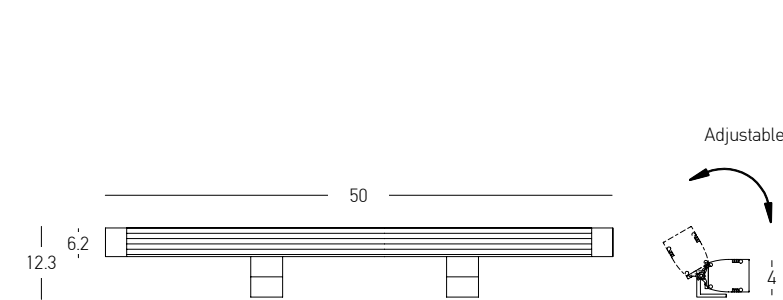

## 09. WALL WASHER

Power 36W  
 Input 220-240V, 50/60Hz  
 Color Temperature 3000K  
 Lumen 2200Lm  
 Cri 80  
 IP 65  
 Dimensions L: 100cm W: 4cm H: 12.3cm  
 Beam Angle 60° x 10°  
 Material Aluminium - Glass  
 Special Feature Half Circular Anti-Glare  
 Driver Included  
 Connect 8pcs MAX  
 Color Graphite / **Code E496**