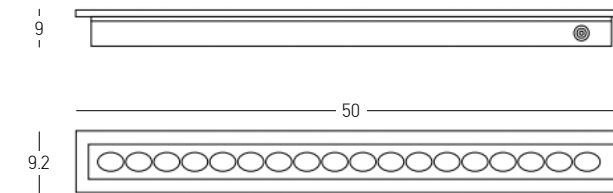

Power	9W
Input	220-240V, 50/60Hz
Color Temperature	3000K
Lumen	720Lm
Cri	80
IP	67
IK	10
Dimensions	L: 50cm W: 9.2cm H: 9cm
Beam Angle	45°
Material	Aluminium - Stainless Steel - Tempered Glass
Depth Required	11 cm
Recessed Mounting Box	Included
Special Feature	50cm Cable Available Driver Included
Color	Stainless Steel / Code E366