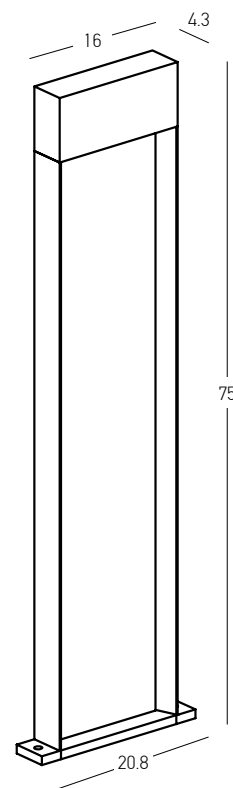

Power 6.5W
Input 220-240V, 50/60Hz
Color Temperature 3000K
Lumen 316Lm
Cri 80
IP 65
Dimensions L: 4.3m W: 16cm H: 17.2cm
Material Aluminium - Glass
Color Graphite / **Code E446**