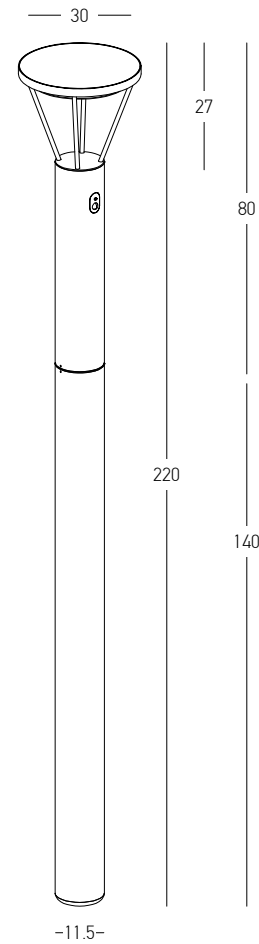

Power 5W
Input 3.7V DC
Battery 2x2200 MAH
Color Temperature 3000K
Lumen 378Lm
Cri 80
IP 54
Dimensions Ø: 30cm H: 80-220cm
Material Aluminium - PC Diffuser
Special Feature Solar Panel
3 Lighting Modes
Sense Distance 3-5m
Color Graphite / **Code E448**