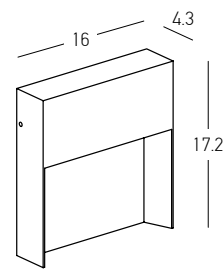

Power 6.5W
Input 220-240V, 50/60Hz
Color Temperature 3000K
Lumen 316Lm
Cri 80
IP 65
Dimensions L: 4.3m W: 16cm H: 17.2cm
Material Aluminium - Glass
Color Graphite / **Code E446**