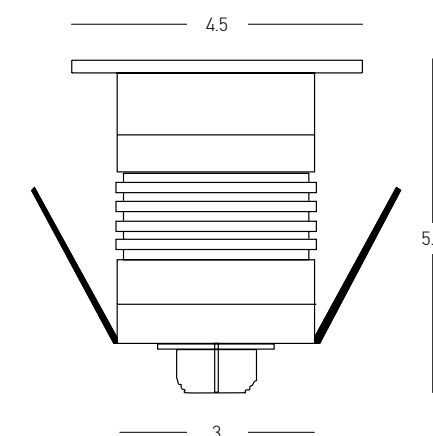

Power 5W
Input 24V
Color Temperature 2700K
Lumen 324Lm
Cri 80
IP 65
IK 08
Dimensions Ø: 4.5cm H: 5.2cm
Beam Angle 24°
Material Aluminium - Stainless Steel - Tempered Glass
Depth Required 7.5cm
Recessed Mounting Box Aluminium (Included)
Recommended Driver LPH-18-24 (Not Included)
In Parallel Connection 1-3 pcs
Honeycomb Included

Special Feature
Color Stainless Steel / **Code E511**

Driver **LPH-18-24**
Power 18W
Input 220-240V, 50/60Hz
Output 24V
Dimensions L: 14cm W: 3cm H: 2.2cm
IP 67