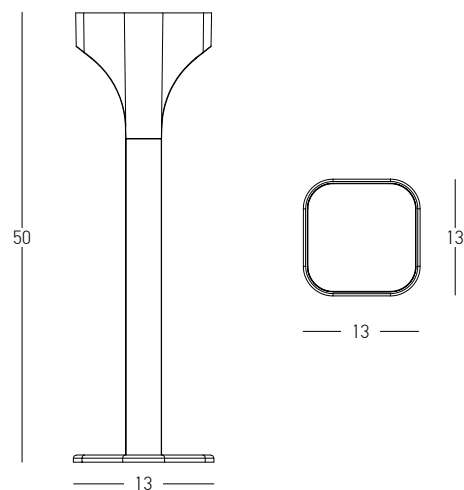

Power 11W
Input 220-240V, 50/60Hz
Color Temperature 3000K
Lumen 993Lm
Cri 80
IP 65
Dimensions L: 13cm W: 13cm H: 50cm
Base L: 13cm W: 13cm H: 0.5cm
Beam Angle 120°
Material Aluminium - PC Diffuser
Special Feature Double Sided Lighting
Color Graphite / **Code E356**