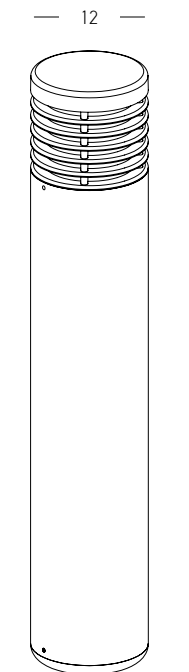

Power 10W
Input 220-240V, 50/60Hz
Color Temperature 3000K
Lumen 923Lm
Cri 80
IP 65
Dimensions Ø: 12cm H: 50cm
Material Aluminium - PC Diffuser
Color Graphite / **Code E345**