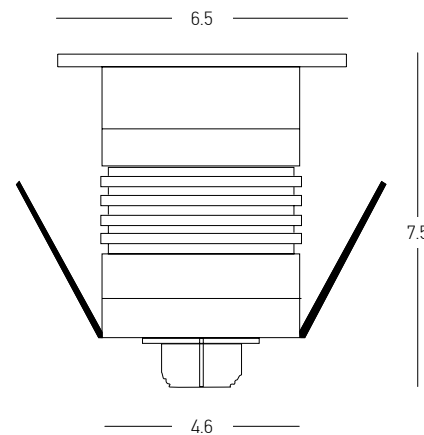

Power 3W
Input 24V
Color Temperature 3000K
Lumen 230Lm
Cri 80
IP 65
IK 08
Dimensions Ø: 6.5cm H: 7.5cm
Beam Angle 10x60°
Material Aluminium - Stainless Steel - Tempered Glass
Depth Required 11: 8cm
Recessed Mounting Box Aluminium (Included)
Recommended Driver LPH-18-24 (Not Included)
In Parallel Connection 1-5 pcs
Special Feature Honeycomb Striated Included
Color Stainless Steel / **Code E508**