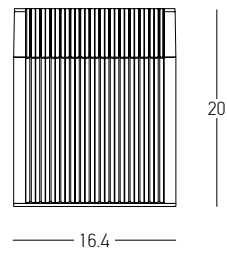

Power 13W
Input 220-240V, 50/60Hz
Color Temperature 3000K
Lumen 638Lm
Cri 80
IP 65
Dimensions L: 4.7cm W: 16.4cm H: 20cm
Material Aluminium - Tempered Glass
Color Graphite / **Code E353**

Power 30W
Input 220-240V, 50/60Hz
Color Temperature 3000K
Lumen 986Lm
Cri 80
IP 65
Dimensions L: 8m W: 16.6cm H: 60cm
Material Aluminium - Tempered Glass
Special Feature Double Sided Lighting
Color Graphite / **Code E368**