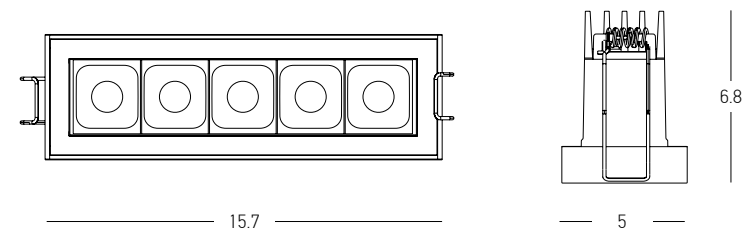

Power 12W
Input 220-240V, 50/60Hz
Color Temperature 3000K
Lumen 757Lm
Cri 90
IP 65
Dimensions L: 15.7cm W: 5cm H: 6.8cm
Cutting Hole 14.2 x 3.5cm
Beam Angle 40°
Non Dimmable ☒
Material Stainless Steel - Aluminium - Tempered Glass
Depth Required $\Uparrow$: 6cm
Driver Included
Color Sandy Black / **Code E332**
Color Sandy White / **Code E333**