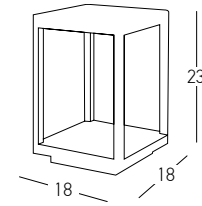

Power 9W
Input 220-240V, 50/60Hz
Color Temperature 3000K
Lumen 704Lm
Cri 80
IP 54
Dimensions L: 18cm W: 18cm H: 23cm
Material Aluminium - Tempered Glass
Color Graphite / **Code E203**