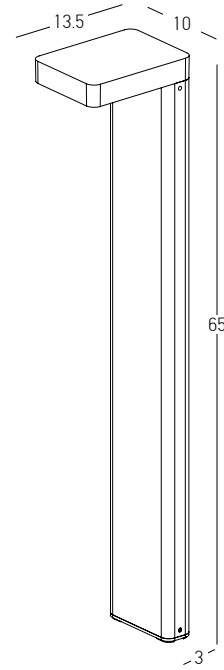

Power 9W
Input 220-240V, 50/60Hz
Color Temperature 3000K
Lumen 710Lm
Cri 80
IP 54
Dimensions L: 13.5cm W: 10cm H: 65cm
Beam Angle 120°
Material Aluminium - Tempered Glass
Color Graphite / **Code E297**