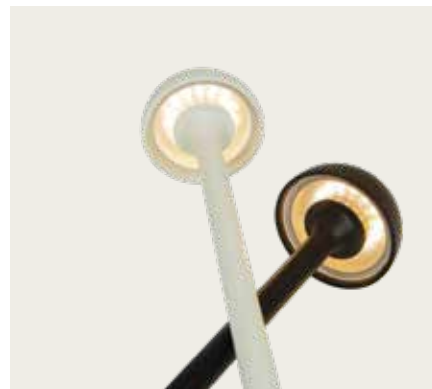

Power 2W
Input 3.7V DC
Battery 1800 MAH
Color Temperature 3000K
Lumen 124Lm
Cri 80
IP 54
Dimensions Ø: 12cm H: 32cm
Shade Ø: 5cm H: 2.6cm
Touch Dimming ☉
Material Metal - Aluminium - PC Frosted
Special Feature Portable Table Lamp
USB Cable & Adaptor Included
Power-Off Memory Function

Working Time
100% of Light - 7H
50% of Light - 14H
10% of Light - 70H

Charging Time 4.5H
Color Sandy Black / **Code E314**
Color Sandy White / **Code E313**