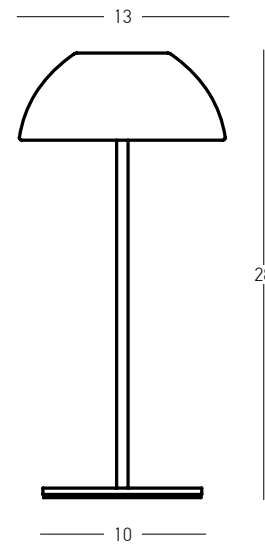

01 . PORTABLE

Power 2W  
 Input 5V DC  
 Battery 1200 MAH  
 Color Temperature 2700K  
 Lumen 104Lm  
 Cri 80  
 IP 44  
 Dimensions Ø: 13cm H: 28cm  
 Shade Ø: 13cm H: 5.5cm  
 Touch Dimming   
 Material Metal - Aluminium - PC Diffuser  
 Special Feature Portable Table Lamp  
 USB Cable Included  
 Power-Off Memory Function  
 Working Time 100% of Light - 5.5H  
 50% of Light - 10H  
 10% of Light - 135H  
 Charging Time 3.5H  
 Color Sandy Black / **Code E485**  
 Color Sand / **Code E486**  
 Color Sandy Milk Tea / **Code E487**