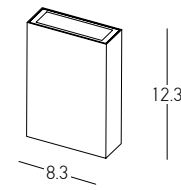

Power 11W
Input 220-240V, 50/60Hz
Color Temperature 3000K
Lumen 653Lm
Cri 80
IP 54
Dimensions L: 7.5cm W: 22cm H: 3.2cm
Material Aluminium - Tempered Glass
Color Sandy White / **Code E168**

Power 2x 2W
Input 220-240V, 50/60Hz
Color Temperature 3000K
Lumen 320Lm
Cri 80
IP 65
Dimensions L: 3cm W: 8.3cm H: 12.3cm
Material ABS - PC Diffuser
Special Feature Up-Down Lighting
Color White / **Code E216**