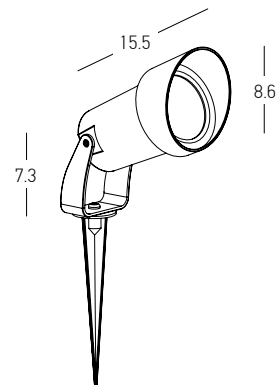

Bulb 1x GU10 LED  
 Power 7W MAX  
 Input 220-240V, 50/60Hz  
 IP 54  
 Dimensions Ø: 8.6cm L: 15.5cm H: 7.3cm  
 Material ABS - Tempered Glass  
 Special Feature 30cm Cable Available  
 Movable Spot  
 Spike Included  
 Color Black / **Code E310**