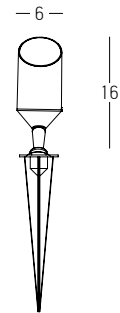

Bulb 1x GU10 LED
Power 7W MAX
Input 220-240V, 50/60Hz
IP 54
Dimensions Ø: 8.6cm L: 15.5cm H: 7.3cm
Material ABS - Tempered Glass
Special Feature 30cm Cable Available
Movable Spot
Spike Included
Color Black / **Code E310**

Bulb 1x GU10 LED
Power 5W MAX
Input 220-240V, 50/60Hz
IP 65
Dimensions Ø: 6cm H: 16cm
Material ABS - PC Diffuser
Special Feature 30cm Cable Available
Movable Spot
Spike Included
Color Black / **Code E217**