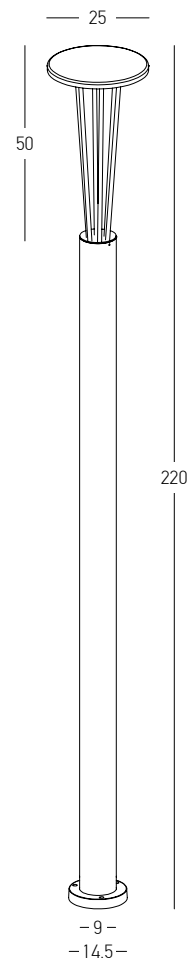

Wall to Floor - One Style  
Seamless design connection across surfaces.

03. FLOOR & WALL

Power	35W
Input	220-240V, 50/60Hz
Color Temperature	3000K
Lumen	2148Lm
Cri	90
IP	65
Dimensions	L: 44cm W: 7cm H: 250cm
Spots	Ø: 7cm H: 10cm
Base	Ø: 14cm H: 0.5cm
Beam Angle	60°
Material	Aluminium
Special Feature	Tilt Up Down Spots
Color	Sandy Black / <b>Code E406</b>

Power 17W  
 Input 220-240V, 50/60Hz  
 Color Temperature 3000K  
 Lumen 1072Lm  
 Cri 90  
 IP 65  
 Dimensions L: 44cm W: 7cm H: 250cm  
 Spots Ø: 7cm H: 10cm  
 Base Ø: 14cm H: 0.5cm  
 Beam Angle 60°  
 Material Aluminium  
 Special Feature Tilt Up Down Spots  
 Color Sandy Black / **Code E405**