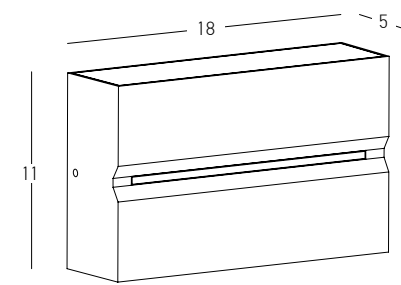

Power 15W
Input 220-240V, 50/60Hz
Color Temperature 3000K
Lumen 796Lm
Cri 80
IP 54
Dimensions L: 5cm W: 18cm H: 11cm
Beam Angle 30°
Material Aluminium - Tempered Glass - PC Diffuser
Special Feature Up - Down - Front Lighting
12x SMD LED
Color Graphite / **Code E272**