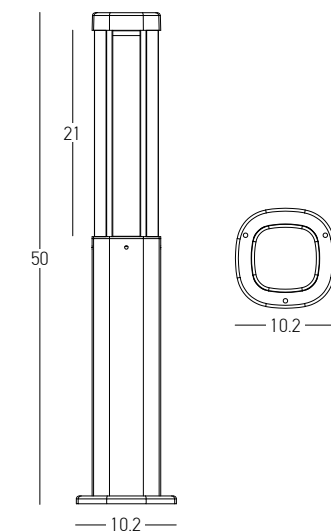

Power 7W
Input 220-240V, 50/60Hz
Color Temperature 3000K
Lumen 533Lm
Cri 80
IP 54
Dimensions L: 10.2cm W: 10.2cm H: 50cm
Base Ø: 10.2cm H: 1cm
Beam Angle 120°
Material Aluminium - PC Diffuser
Color Graphite / **Code E355**