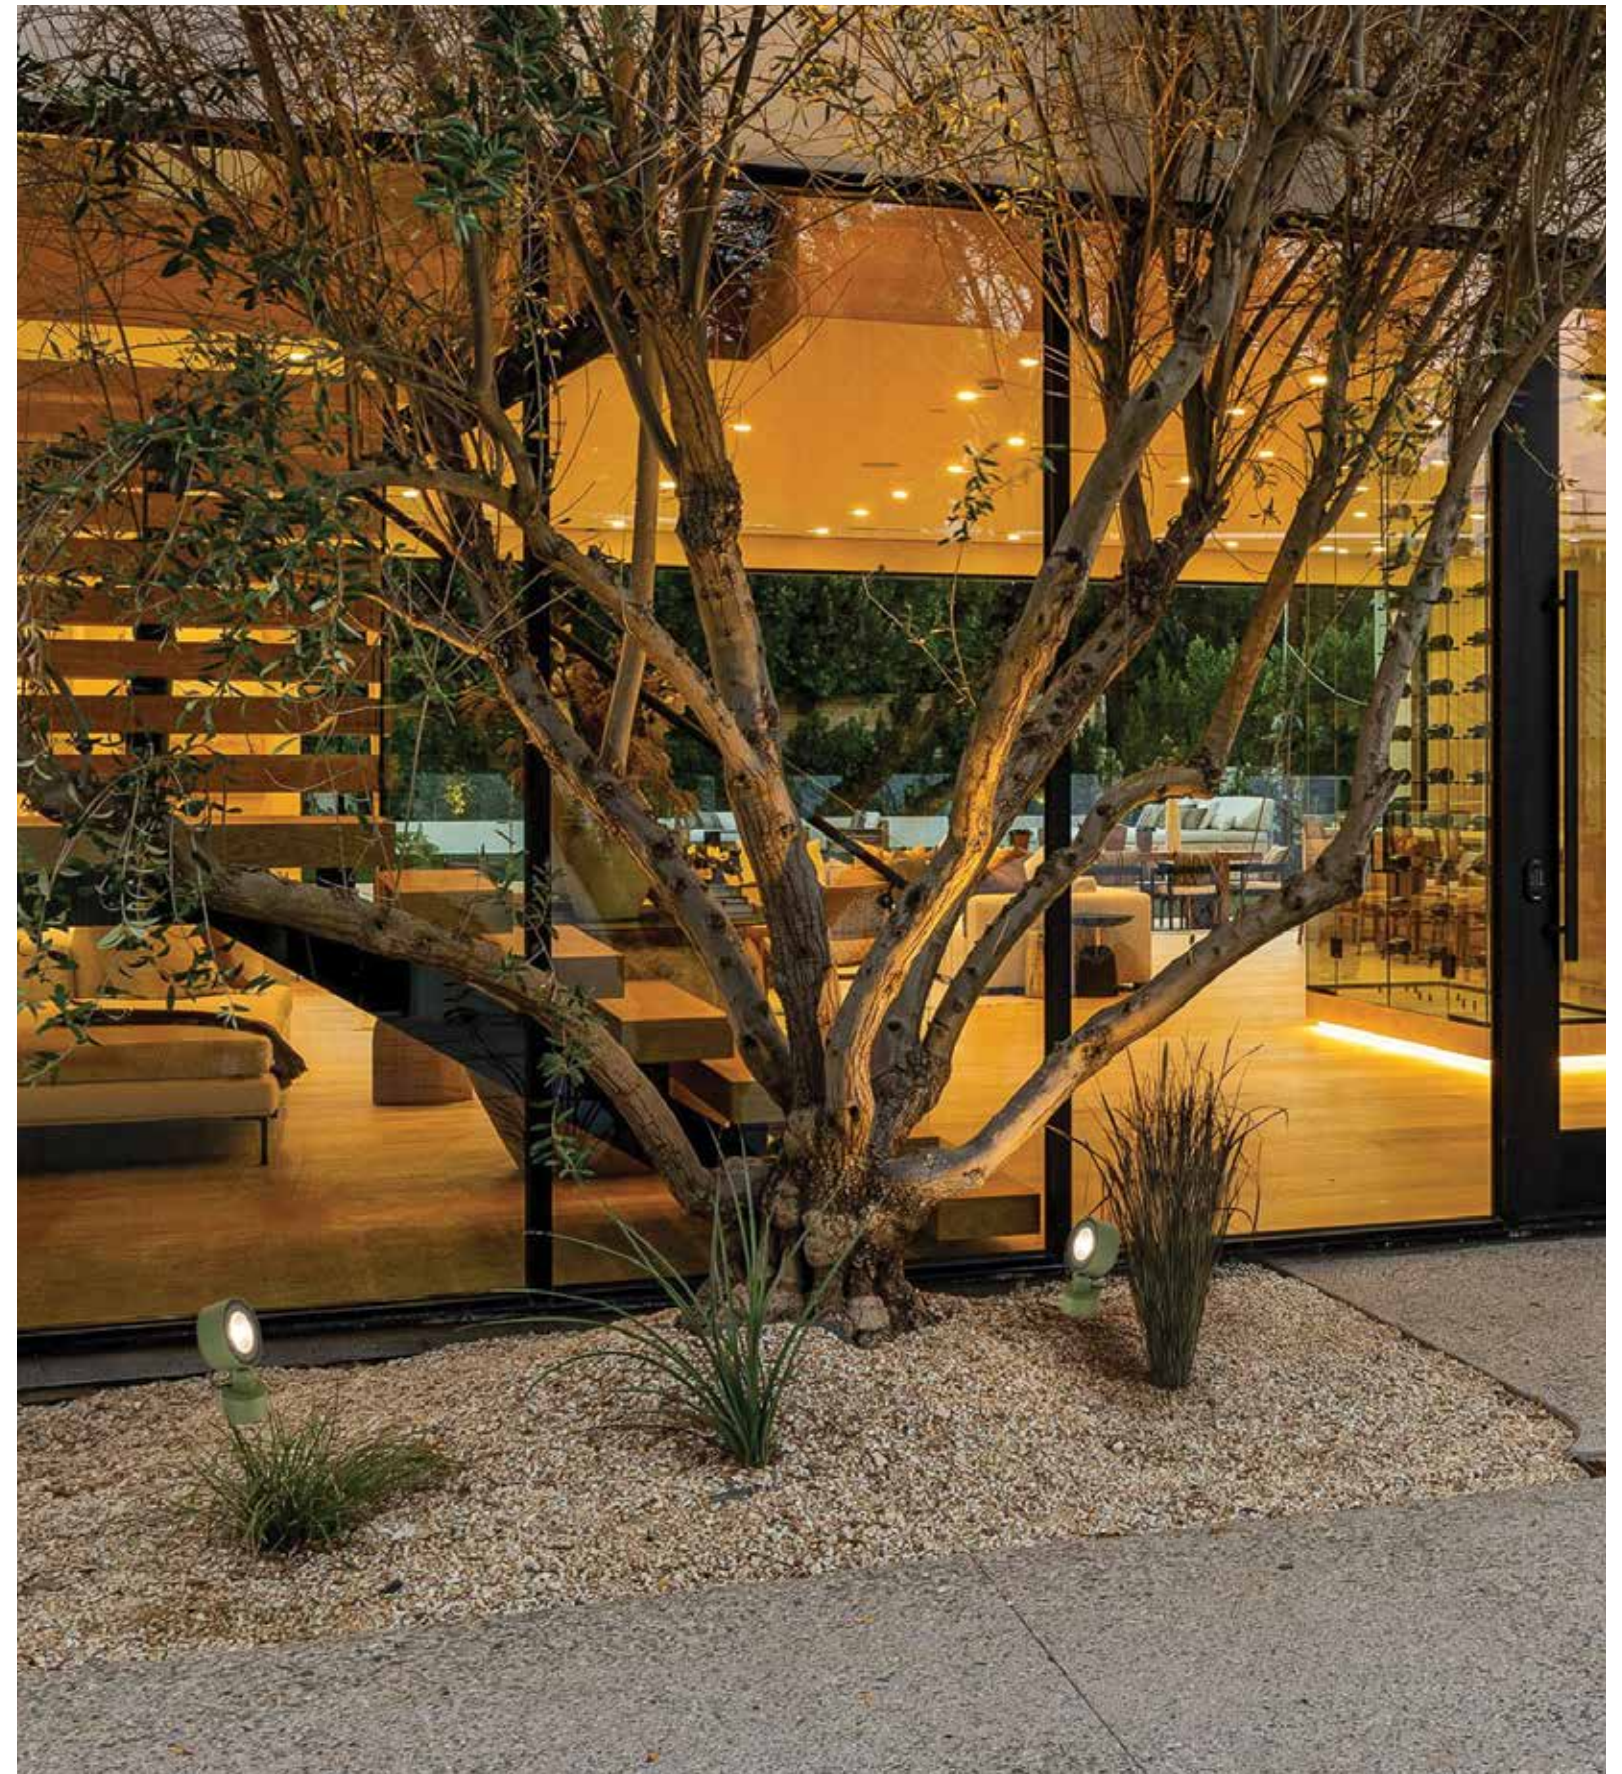

Power 25W
Input 220-240V, 50/60Hz
Color Temperature 3000K
Lumen 1860Lm
Cri 90
IP 65
Dimensions Ø: 10.4cm H: 19cm
Base Ø: 7.5cm H: 4cm
Beam Angle 24°
Material Aluminium - Glass
Special Feature 30cm Cable Available
Movable Spot
Aluminium Spike Included
Driver Included

Color Green / **Code E473**