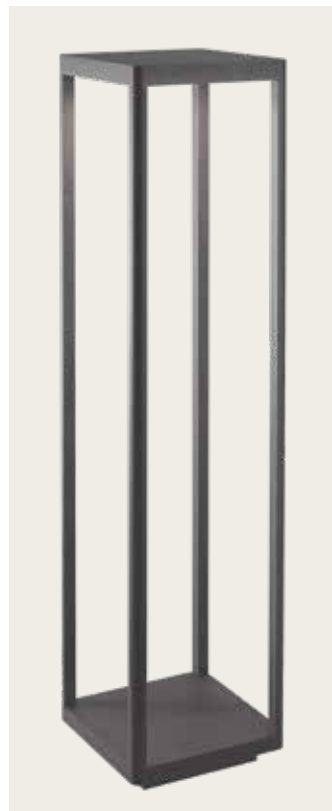

Power 9W
Input 220-240V, 50/60Hz
Color Temperature 3000K
Lumen 704Lm
Cri 80
IP 54
Dimensions L: 18cm W: 18cm H: 23cm
Material Aluminium - Tempered Glass
Color Graphite / **Code E203**

Power 9W
Input 220-240V, 50/60Hz
Color Temperature 3000K
Lumen 704Lm
Cri 80
IP 54
Dimensions L: 18cm W: 18cm H: 80cm
Material Aluminium - Tempered Glass
Color Graphite / **Code E204**