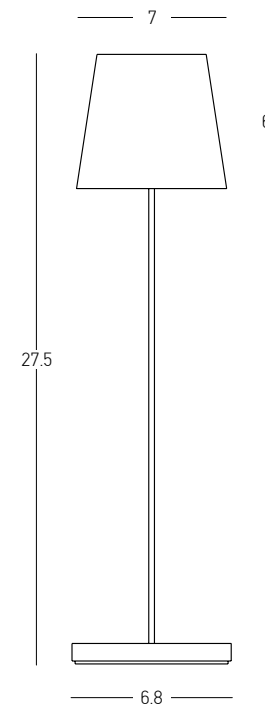

Power 1.5W
Input 5V DC
Battery 1900 MAH
Color Temperature 3000K
Lumen 181Lm
Cri 80
IP 54
Dimensions Ø: 7cm H: 27.5cm
Shade Ø: 7cm H: 6cm
Touch Dimming
Material Metal - Aluminium - PC Diffuser
Special Feature Portable Table Lamp
Charging Base with USB Cable Included
Power-Off Memory Function
Working Time 100% of Light - 10H
50% of Light - 20H
10% of Light - 100H
Charging Time 4H
Color Black / **Code E369**
Color Brick / **Code E370**
Color Sand / **Code E371**

White AC-DC Adaptor for Portable Light

Input 220-240V, 50/60Hz
Output 5V, 1A
Color White / **Code E099**