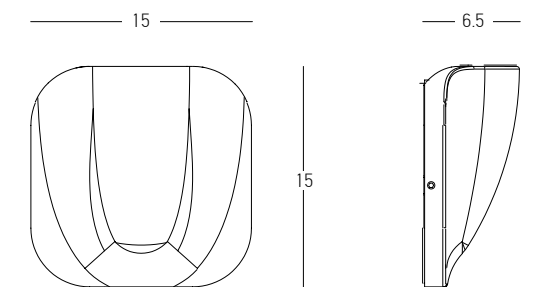

Power 9W
Input 220-240V, 50/60Hz
Color Temperature 3000K
Lumen 572Lm
Cri 80
IP 54
Dimensions L: 6.5cm W: 15cm H: 15cm
Beam Angle 45°
Material Aluminium - Tempered Glass
Color Graphite / **Code E273**