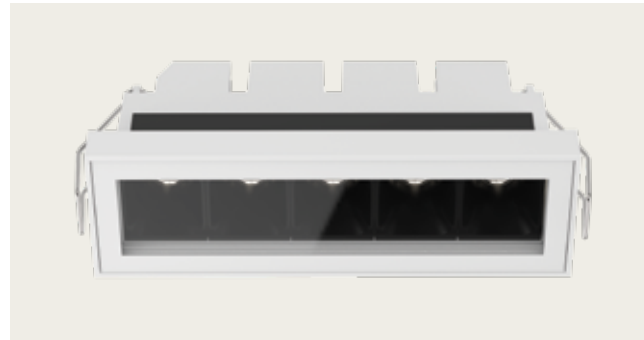

Power 12W
Input 220-240V, 50/60Hz
Color Temperature 3000K
Lumen 757Lm
Cri 90
IP 65
Dimensions L: 15.7cm W: 5cm H: 6.8cm
Cutting Hole 14.2 x 3.5cm
Beam Angle 40°
Non Dimmable ☒
Material Stainless Steel - Aluminium - Tempered Glass
Depth Required $\Uparrow$: 6cm
Driver Included
Color Sandy Black / **Code E332**
Color Sandy White / **Code E333**