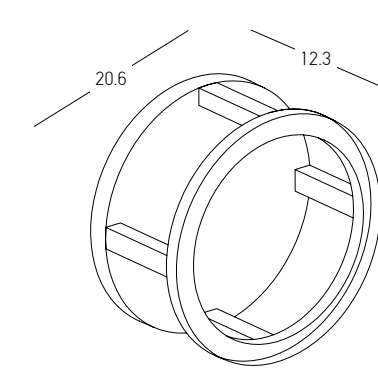

Power	9.2W
Input	220-240V, 50/60Hz
Color Temperature	3000K
Lumen	368Lm
Cri	85
IP	65
Dimensions	Ø: 20.6cm L: 12.3cm
Material	Aluminium - PC Diffuser
Color	Graphite / Code E443