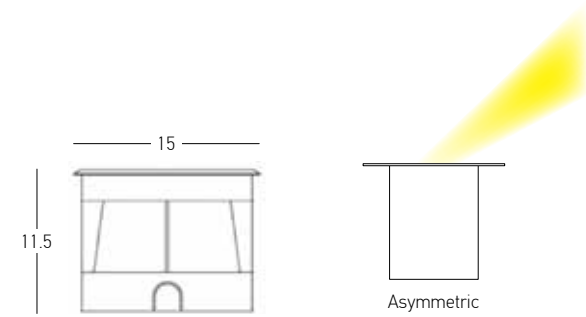

Power 7W
Input 220-240V, 50/60Hz
Color Temperature 3000K
Lumen 560Lm
Cri 80
IP 66
IK 8
Dimensions Ø: 15cm H: 11.5cm
Beam Angle 45°
Material Aluminium - Stainless Steel - Glass
Depth Required 12.5cm
Recessed Mounting Box Included
Special Feature Asymmetric
50cm Cable Available
Driver Included

Color Stainless Steel / **Code E363**