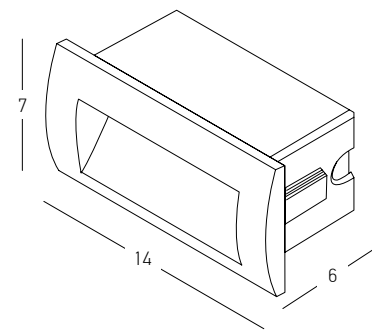

Power 4W
Input 220-240V, 50/60Hz
Color Temperature 3000K
Lumen 188Lm
Cri 80
IP 65
Dimensions L: 6cm W: 14cm H: 7cm
Depth Required 6cm
Material Aluminium - PC Diffuser
Recessed Mounting Box L: 6cm W: 13cm H: 6cm (Included)
Color Graphite / **Code E247-G**
Color Sandy White / **Code E247-W**