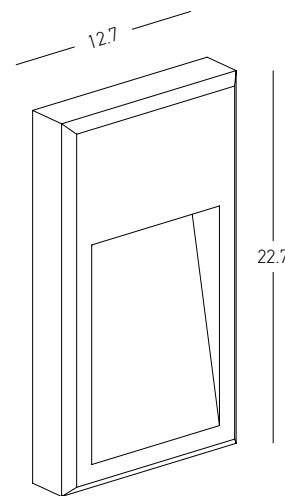

Power 6W
Input 220-240V, 50/60Hz
Color Temperature 3000K
Lumen 420Lm
Cri 80
IP 65
Dimensions L: 3.5cm W: 22.7cm H: 12.7cm
Material Aluminium - Tempered Glass
Color Graphite / **Code E347**

Power 6W
Input 220-240V, 50/60Hz
Color Temperature 3000K
Lumen 420Lm
Cri 80
IP 65
Dimensions L: 3.5cm W: 12.7cm H: 22.7cm
Material Aluminium - Tempered Glass
Color Graphite / **Code E346**