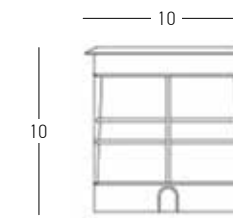

Bulb 1x GU10 LED
Power 10W MAX
Input 220-240V, 50/60Hz
IP 65
IK 8
Dimensions Ø: 10cm H: 10cm
Material Stainless Steel - Tempered Glass
Depth Required 11cm
Recessed Mounting Box Included
Special Feature 50cm Cable Available
GU10 Lampholder Included

Color Stainless Steel / **Code E359**