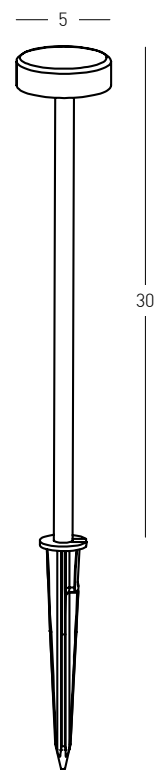

Power	1.5W
Input	24V
Color Temperature	3000K
Lumen	80Lm
Cri	80
IP	65
Dimensions	Ø: 5cm H: 30cm
Material	Stainless Steel - PC Diffuser
Special Feature	50cm Cable Available Spike Included Waterproof Connector Included
Recommended Driver	LPH-18-24 (Not Included) In Parallel Connection 1-10 pcs
Color	Brown / Code E465