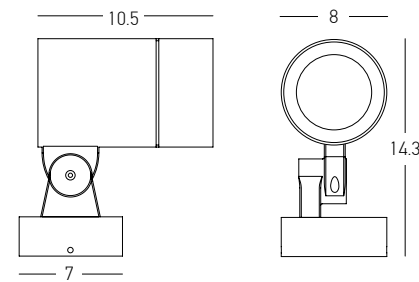

Bulb 1x GU10
Power 11W MAX
Input 220-240V, 50/60Hz
IP 65
Dimensions Ø: 8cm L: 14.3cm
Base Ø: 7cm
Material Aluminium - Tempered Glass
Special Feature Tilt Up-Down
Color Graphite / **Code E236**