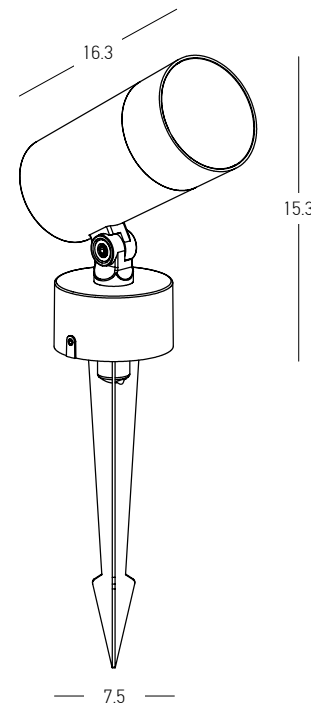

Power 28W
Input 24V
Color Temperature 3000K
Lumen 1615Lm
Cri 90
IP 65
Dimensions Ø: 7.6cm H: 15.3cm
Spot Dimensions Ø: 7.8cm L: 16.3cm
Base Ø: 7.5cm H: 4cm
Beam Angle 24°
Material Aluminium - Glass
Special Feature 30cm Cable Available
Movable Spot
Aluminium Spike Included
Recommended Driver LPV-35-24 (Not Included)
Color Graphite / **Code E471**

Lens for 28W Spot / Beam Angle 15° / **Code E471**

Driver
Power 18W
Input 220-240V, 50/60Hz
Output 24V
Dimensions L: 14cm W: 3cm H: 2.2cm
IP 67

LPH-18-24

Driver
Power 35W
Input 220-240V, 50/60Hz
Output 24V
Dimensions L: 14.8cm W: 4cm H: 3cm
IP 67

LPV-35-24