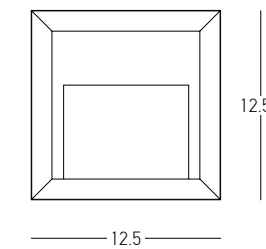

Power 2W
Input 220-240V, 50/60Hz
Color Temperature 3000K
Lumen 69Lm
Cri 80
IP 65
Dimensions L: 2.5cm W: 12.5cm H: 12.5cm
Material ABS
Color Graphite / **Code E230**