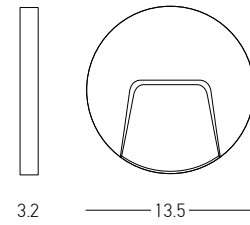

Power 3W
Input 220-240V, 50/60Hz
Color Temperature 3000K
Lumen 92Lm
Cri 80
IP 54
Dimensions Ø: 13.5cm L: 3.2cm
Material ABS
Color Graphite / **Code E183**
Color White / **Code E184**