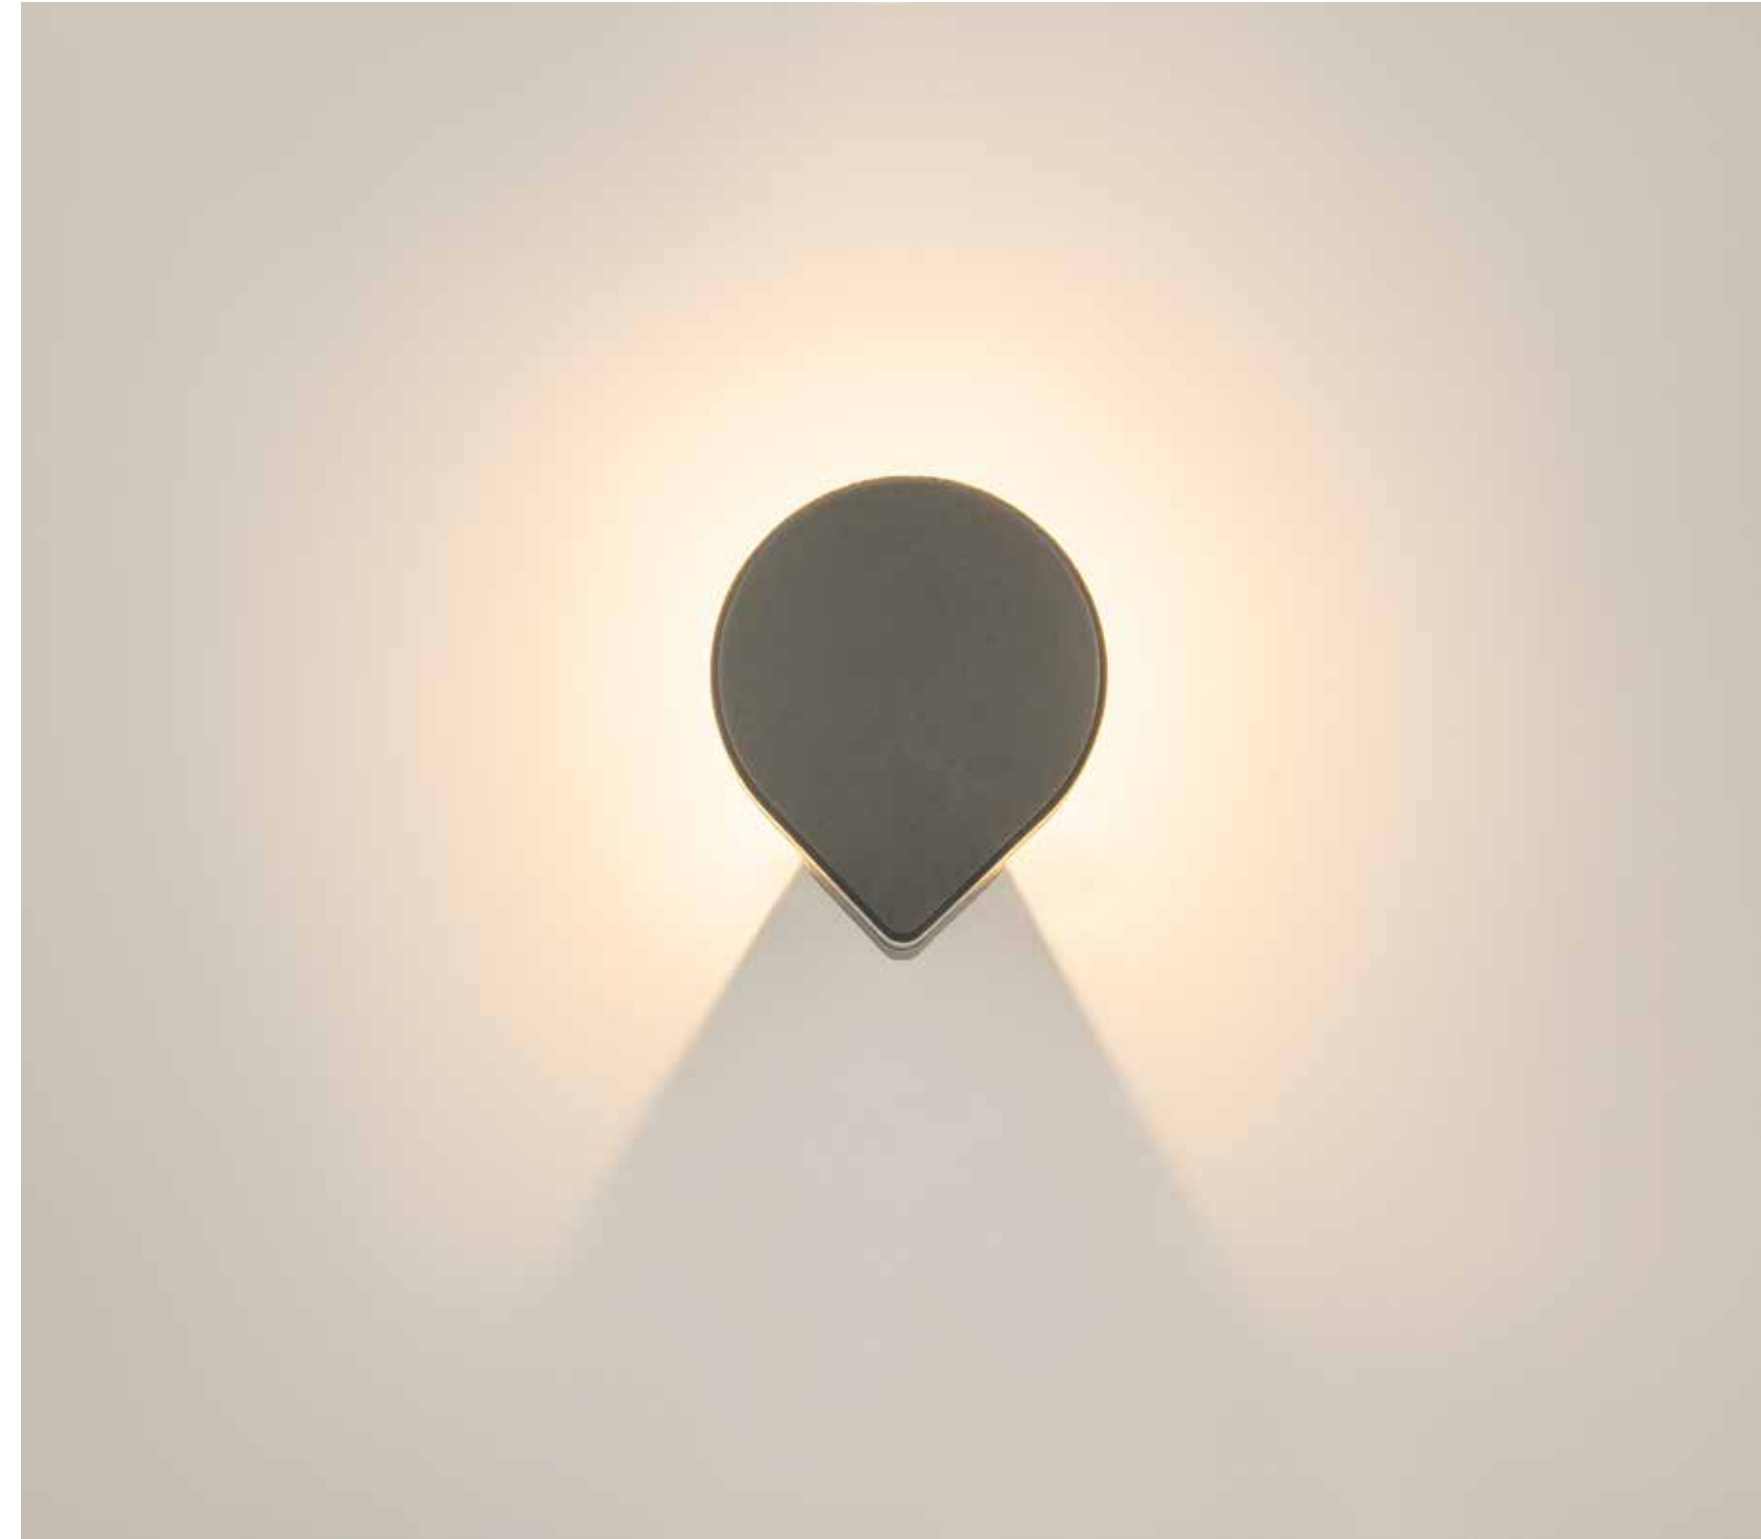

Power 13W
Input 220-240V, 50/60Hz
Color Temperature 3000K
Lumen 1035Lm
Cri 80
IP 65
Dimensions L: 16.5cm W: 14cm H: 15cm
Beam Angle 120°
Material Aluminium - PC Diffuser
Color Graphite / **Code E358**