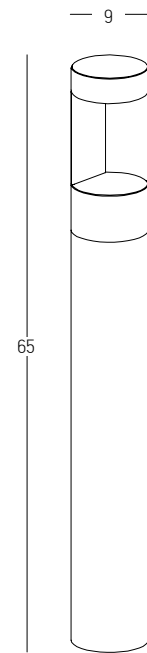

Power 9W
Input 220-240V, 50/60Hz
Color Temperature 3000K
Lumen 1180Lm
Cri 90
IP 54
Dimensions Ø: 9cm H: 65cm
Beam Angle 120°
Material Aluminium - Tempered Glass
Color Graphite / **Code E298**