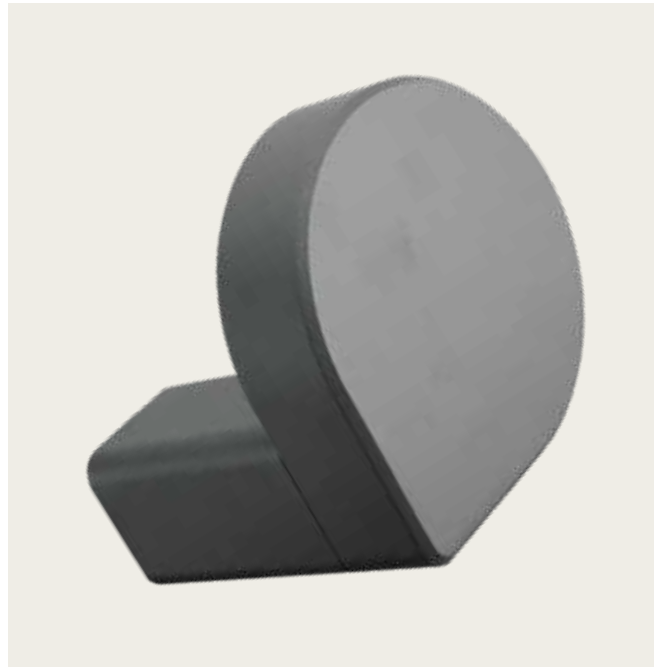

\*Power sockets operate only when the light is switched on.

Power 13W  
 Input 220-240V, 50/60Hz  
 Color Temperature 3000K  
 Lumen 1035Lm  
 Cri 80  
 IP 65  
 Dimensions L: 19.5cm W: 14cm H: 50cm  
 Beam Angle 120°  
 Material Aluminium - PC Diffuser  
 Color Graphite / **Code E357**