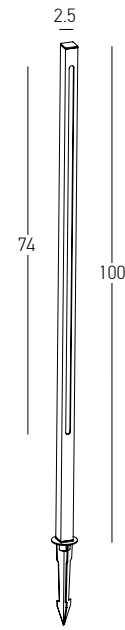

Power 15W
Input 220-240V, 50/60Hz
Color Temperature 3000K
Lumen 1550Lm
Cri 80
IP 65
Dimensions L: 2.5cm W: 2.5cm H: 100cm
Base Ø: 9.5cm H: 2cm
Material Aluminium - Opal PC Diffuser
Special Feature 40cm Cable Available
Spike & Base Included
Profile 2.5 x 2.5cm

Color Dark Brown / **Code E280**