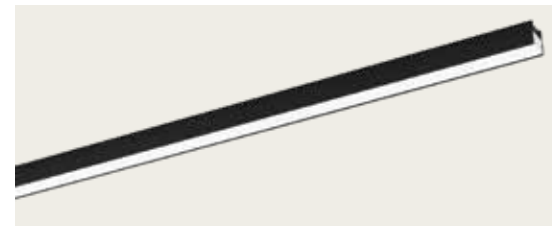

IP65 WATERPROOF RUBBER

Power 10W
Input 48V
Color Temperature 3200K
Lumen 700Lm
Cri 90
IP 65
Beam Angle 100°
Dimmable DALI ☐
Dimensions L: 100cm W: 2cm H: 1.4cm
Material Silicone Rubber
Special Feature 1m Can Load 144W MAX
Color White / **Code E386**