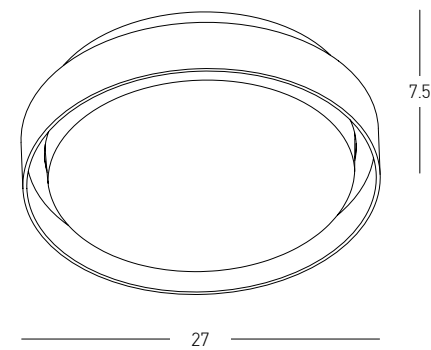

Power 20W
Input 220-240V, 50/60Hz
Color Temperature 3000K
Lumen 2041Lm
Cri 80
IP 65
Dimensions Ø: 27cm H: 7.5cm
Material Aluminium - PC Diffuser
Special Feature Driver Included
Color Sandy White / **Code E326**
Color Graphite / **Code E327**