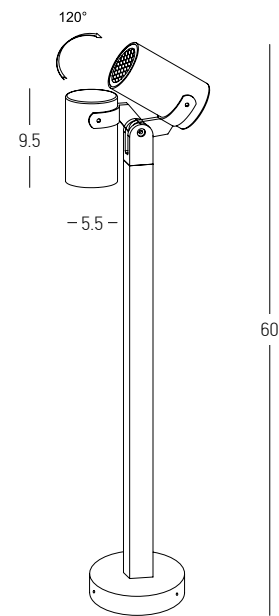

Bulb 1x GU10
Power 15W MAX
Input 220-240V, 50/60Hz
IP 54
Dimensions L: 11.5cm W: 5.5cm H: 60cm
Base Ø: 11.5cm H: 3cm
Spot Dimensions Ø: 5.5cm L: 9.5cm
Material Aluminium - Tempered Glass
Special Feature Tilt Up-Down
Honeycomb Included
Color Graphite / **Code E325**