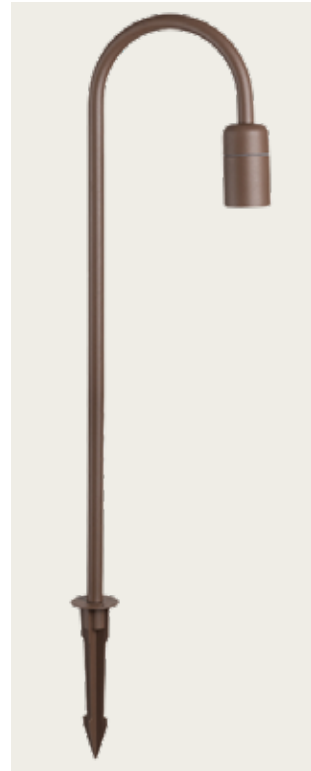

Power 6W
Input 220-240V, 50/60Hz
Color Temperature 3000K
Lumen 500Lm
Cri 80
IP 65
Dimensions L: 20cm W: 4.5cm H: 60cm
Beam Angle 40°
Material Aluminium - Tempered Glass
Special Feature 40cm Cable Available
Spike Included

Color Dark Brown / **Code E279**