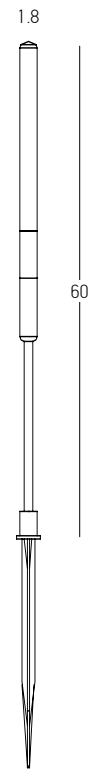

Power 1.5W
Input 24V
Color Temperature 3000K
Lumen 90Lm
Cri 80
IP 65
Dimensions Ø: 1.8cm H: 60cm
Material Aluminium - Frosted Acrylic
Special Feature 200cm Cable Available
Spike Included
Waterproof Connector Included
Recommended Driver LPH-18-24 (Not Included)
In Parallel Connection 1-11 pcs
Color Brown / **Code E457**