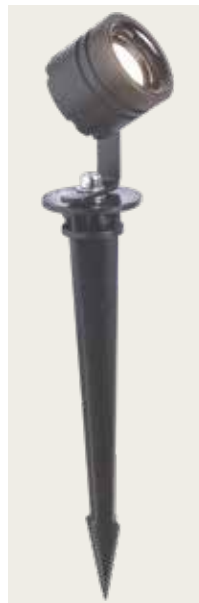

Power 3W
Input 24V
Color Temperature 3000K
Lumen 228Lm
Cri 90
IP 65
Dimensions L: 3cm W: 3.5cm H: 5cm
Beam Angle 36°
Material Aluminium - Tempered Glass
Special Feature 30cm Cable Available
Movable Spot
Spike Included
Recommended Driver LPH-18-24 (Not Included)
In Parallel Connection 1-5 pcs
Color Graphite / **Code E350**

Power 3W
Input 24V
Color Temperature 3000K
Lumen 228Lm
Cri 90
IP 65
Dimensions Ø: 3cm W: 3.5cm H: 5cm
Beam Angle 36°
Material Aluminium - Tempered Glass
Special Feature 30cm Cable Available
Movable Spot
Spike Included
Recommended Driver LPH-18-24 (Not Included)
In Parallel Connection 1-5 pcs
Color Graphite / **Code E349**

Driver
Power 18W
Input 220-240V, 50/60Hz
Output 24V
Dimensions L: 14cm W: 3cm H: 2.2cm
IP 67

Waterproof Connection Box 1in / 1out , 16A , 450V
IP 67
Color Black / **Code Z0800-BA**