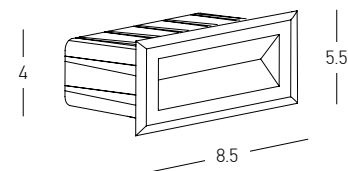

Power 5W
Input 220-240V, 50/60Hz
Color Temperature 3000K
Lumen 302Lm
Cri 80
IP 65
Dimensions L: 6.5cm W: 13.8cm H: 5.5cm
Material Aluminium - Tempered Glass
Depth Required 6cm
Recessed Mounting Box L: 6cm W: 13cm H: 4cm (Included)
Color Graphite / **Code E324**