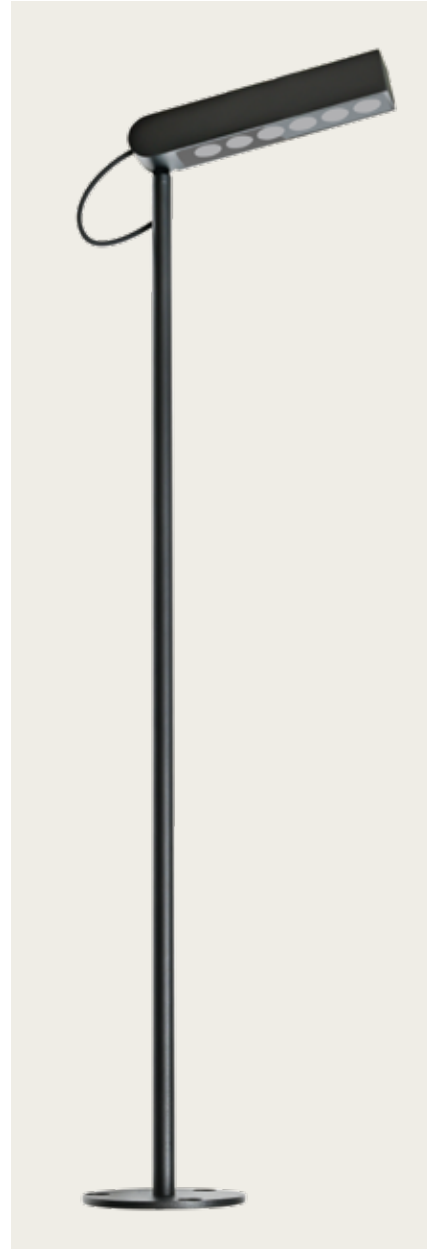

Power	8W
Input	24V, 50/60Hz
Color Temperature	3000K
Lumen	363Lm
Cri	90
IP	65
Dimensions	L: 15.2cm W: 4cm H: 60cm
Base	Ø: 8.5cm H: 0.5cm
Beam Angle	36°
Material	Aluminium - Tempered Glass
Recommended Driver	LPV-35-24 (Not Included)
Special Feature	In Parallel Connection 1-4pcs Tilt Up-Down Connection Box Included
Color	Sandy Black / Code E407

Driver	LPV-35-24
Power	35W
Input	220-240V, 50/60Hz
Output	24V
Dimensions	L: 14.8cm W: 4cm H: 3cm
IP	67