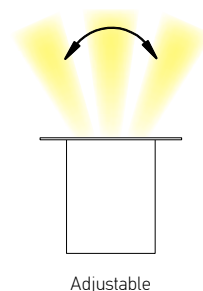

Power 15W
Input 220-240V, 50/60Hz
Color Temperature 3000K
Lumen 1200Lm
Cri 80
IP 66
IK 8
Dimensions Ø: 18cm H: 16cm
Beam Angle 45°
Material Aluminium - Stainless Steel - Glass
Depth Required 17cm
Recessed Mounting Box Included
Special Feature Light Angle can be adjusted externally through screw on the frame.
50cm Cable Available
Driver Included

Color Stainless Steel / **Code E361**

Power 7W
Input 220-240V, 50/60Hz
Color Temperature 3000K
Lumen 560Lm
Cri 80
IP 66
IK 8
Dimensions Ø: 13cm H: 14cm
Beam Angle 45°
Material Aluminium - Stainless Steel - Glass
Depth Required 15cm
Recessed Mounting Box Included
Special Feature Internal Adjustable Light Angle
50cm Cable Available
Driver Included

Color Stainless Steel / **Code E360**