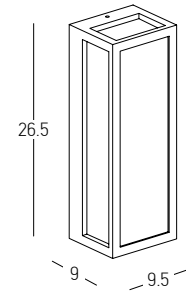

Power 10W
Input 220-240V, 50/60Hz
Color Temperature 3000K
Lumen 810Lm
Cri 80
IP 65
Dimensions L: 9cm W: 9.5cm H: 26.5cm
Material Aluminium - PC Diffuser
Color Sandy Black / **Code E202**