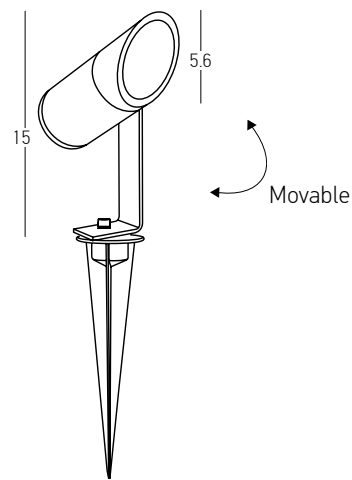

Color Graphite / **Code E285**

Bulb 1x GU10  
 Power 20W MAX  
 Input 220-240V, 50/60Hz  
 IP 65  
 Dimensions Ø: 7.5cm L: 13cm H: 25cm  
 Base Ø: 6cm H: 0.5cm  
 Material Aluminium - Tempered Glass  
 Special Feature 40cm Cable Available  
 Movable Spot  
 Spike & Base Included  
 Waterproof Connector Included  
  
 Color Brown / **Code E284**