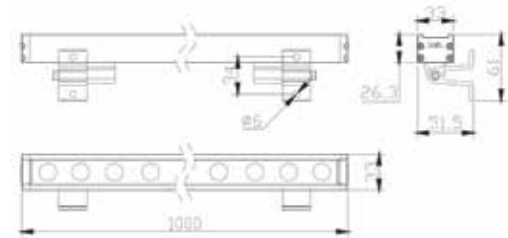

Dimming Options

1. DALI Dimming : Dali Driver 24V Channel 1 + Switch Dali MCU (Page 396-397)
2. 1-10 Dimming : 1-10V Driver 24V (Page 396-397)
3. PUSH BUTTON Dimming : Dali Driver 24V Channel 1 (Page 396-397)
4. ON-OFF Dimming : ON-OFF Driver 24V (Page 396-397)

Code	Kelvin	Watt	Lumen
E376	3000	12W	MAX 850
E377	4000	12W	MAX 870