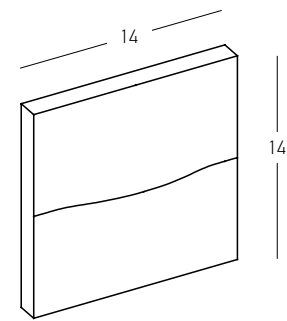

Power 3W
Input 220-240V, 50/60Hz
Color Temperature 3000K
Lumen 185Lm
Cri 80
IP 65
Dimensions L: 2.6cm W: 14cm H: 14cm
Material Aluminium - PC Diffuser
Color Graphite / **Code E450**
Color Sandy White / **Code E451**
Color Brown / **Code E452**