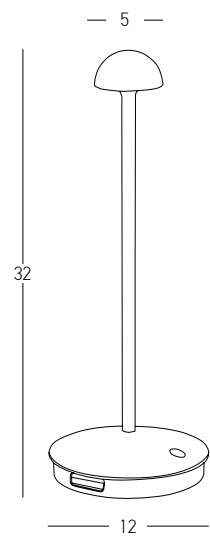

Power 2W
Input 3.7V DC
Battery 1800 MAH
Color Temperature 3000K
Lumen 124Lm
Cri 80
IP 54
Dimensions Ø: 12cm H: 32cm
Shade Ø: 5cm H: 2.6cm
Touch Dimming ☉
Material Metal - Aluminium - PC Frosted
Special Feature Portable Table Lamp
USB Cable & Adaptor Included
Power-Off Memory Function

Working Time
100% of Light - 7H
50% of Light - 14H
10% of Light - 70H

Charging Time 4.5H
Color Sandy Black / **Code E314**
Color Sandy White / **Code E313**