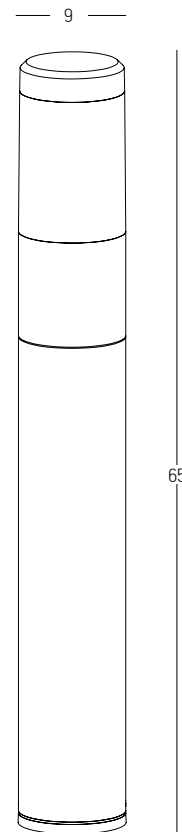

##### Lighting Modes:

- Mode 1: First press • 100% brightness**
- Mode 2: Second press • 50% brightness**
- Mode 3: Third press • Light OFF**

Power 10W  
 Input 220-240V, 50/60Hz  
 Color Temperature 3000K  
 Lumen 990Lm  
 Cri 80  
 IP 54  
 Dimensions L: 12.5cm W: 9cm H: 24cm  
 Material Aluminium - PC Diffuser  
 Color Graphite / **Code E276**