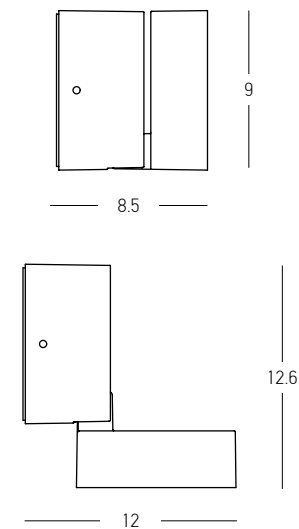

Power 7W
Input 220-240V, 50/60Hz
Color Temperature 3000K
Lumen 518Lm
Cri 80
IP 65
Dimensions Ø: 12cm L: 8.8cm H: 13cm
Beam Angle 120°
Material Aluminium - Tempered Glass
Color Sandy Black / **Code E436**

Power 6W
Input 220-240V, 50/60Hz
Color Temperature 3000K
Lumen 672Lm
Cri 80
IP 65
Dimensions Closed Ø: 9cm L: 8.5cm
Dimensions Open L: 12cm W: 9cm H: 12.6cm
Beam Angle 120°
Material Aluminium - PC Diffuser
Special Feature 90° Movable Head
Color Sandy Black / **Code E435**