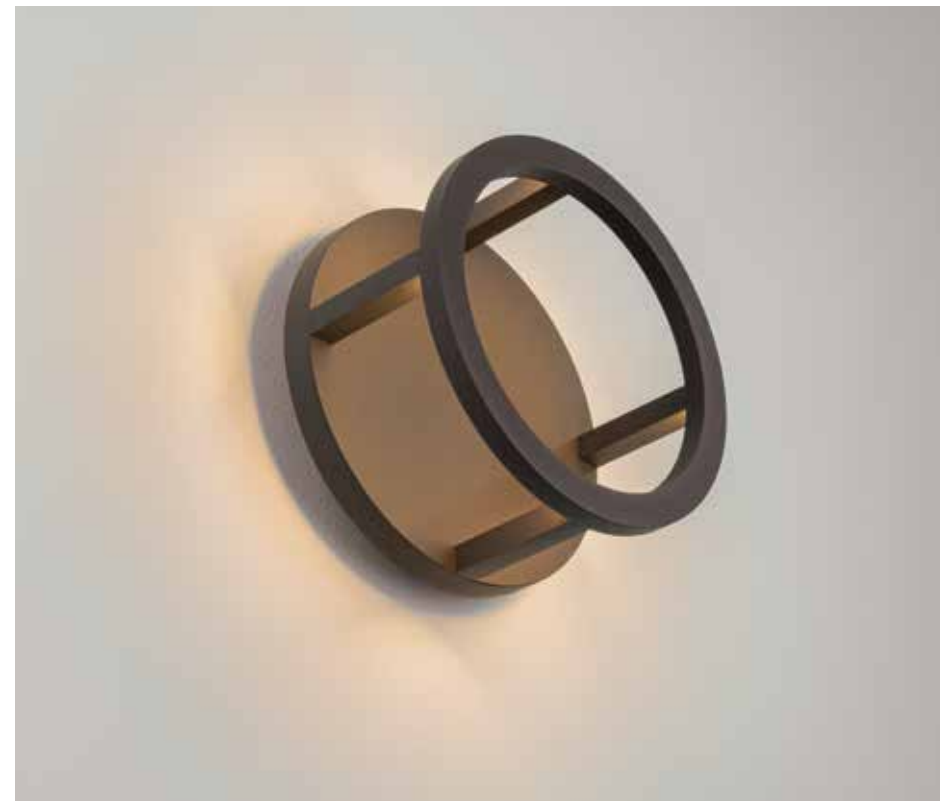

Power	9.2W
Input	220-240V, 50/60Hz
Color Temperature	3000K
Lumen	368Lm
Cri	85
IP	65
Dimensions	Ø: 20.6cm L: 12.3cm
Material	Aluminium - PC Diffuser
Color	Graphite / Code E443