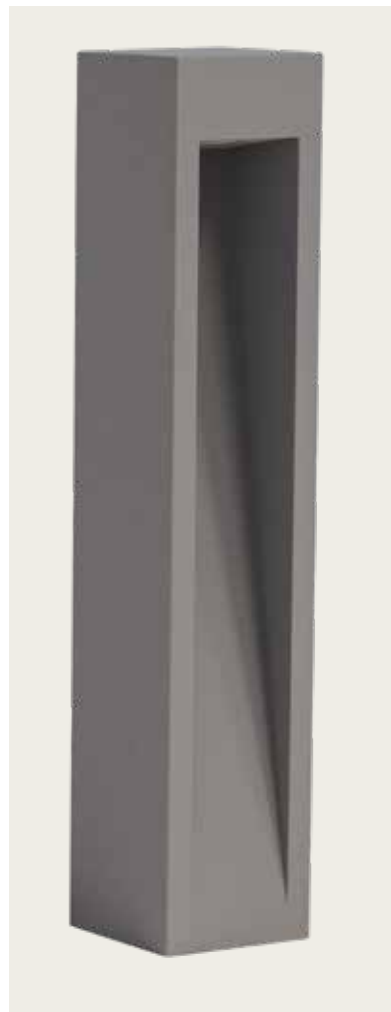

Power 9W
Input 220-240V, 50/60Hz
Color Temperature 3000K
Lumen 426Lm
Cri 90
IP 65
Dimensions L: 15cm W: 15cm H: 75.6cm
Material Concrete - Metal - Glass
Color Natural Concrete / **Code E475**