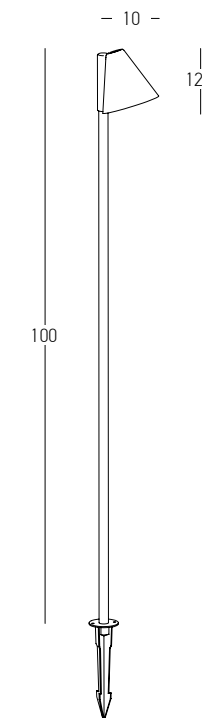

Bulb 1x GU10
Power 20W MAX
Input 220-240V, 50/60Hz
IP 65
Dimensions L: 10cm W: 10cm H: 100cm
Material Aluminium - Tempered Glass
Special Feature 40cm Cable Available
Spike Included
Recommended Base E282-SP / Not Included
Color Graphite / **Code E282**

Base for E281 - E282
Dimensions Ø: 9.5cm H: 2cm
Material Aluminium
Color Graphite / **Code E282-SP**