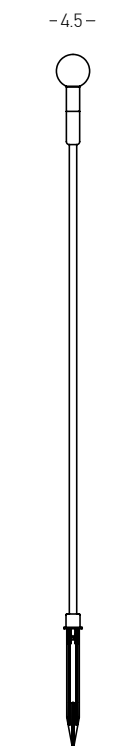

Power 1.5W
Input 24V
Color Temperature 3000K
Lumen 90Lm
Cri 80
IP 65
Dimensions Ø: 4.5cm H: 90cm
Material Aluminium - Frosted Acrylic
Special Feature 200cm Cable Available
Spike Included
Waterproof Connector Included
Recommended Driver LPH-18-24 (Not Included)
In Parallel Connection 1-11 pcs
Color Brown / **Code E460**