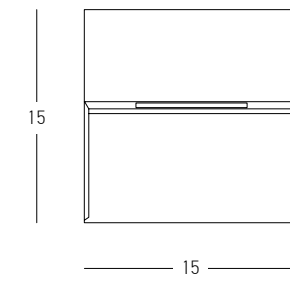

Power 7W
Input 220-240V, 50/60Hz
Color Temperature 3000K
Lumen 480Lm
Cri 80
IP 65
Dimensions L: 3.7cm W: 15cm H: 15cm
Material Aluminium - PC Diffuser
Color Graphite / **Code E241-G**
Color Sandy White / **Code E241-W**