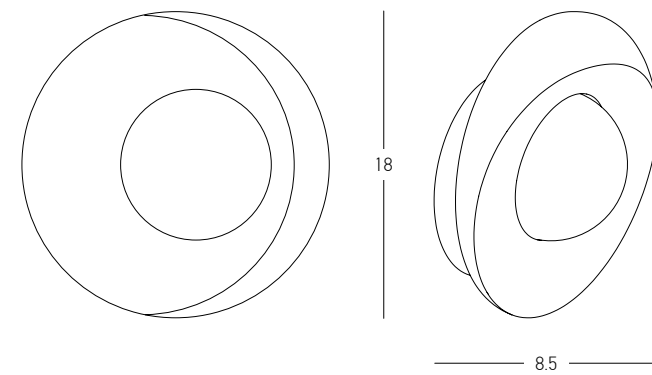

Power 6W
Input 220-240V, 50/60Hz
Color Temperature 3000K
Lumen 490Lm
Cri 80
IP 54
Dimensions Ø: 18cm L: 8.5cm
Base Ø: 12cm L: 5.5cm
Material Aluminium - PC Diffuser
Special Feature Diffuser Ø: 8.5cm
Color Graphite / **Code E413**