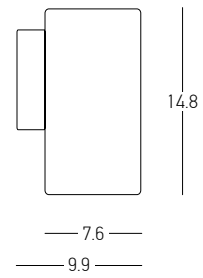

Bulb 2x GU10
Power 9W MAX
Input 220-240V, 50/60Hz
IP 54
Dimensions Ø: 7.6cm L: 9.9cm H: 18.6cm
Material ABS - PC Diffuser
Special Feature Up-Down Lighting
Color White / **Code E186**

Bulb 1x GU10
Power 9W MAX
Input 220-240V, 50/60Hz
IP 54
Dimensions Ø: 7.6cm L: 9.9cm H: 14.8cm
Material ABS - PC Diffuser
Color White / **Code E185**