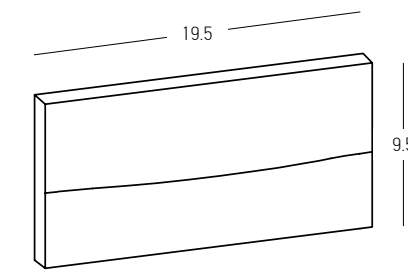

Power	4W
Input	220-240V, 50/60Hz
Color Temperature	3000K
Lumen	285Lm
Cri	80
IP	65
Dimensions	L: 1.5cm W: 19.5cm H: 9.5cm
Material	Aluminium - PC Diffuser
Color	Graphite / Code E453
Color	Sandy White / Code E454
Color	Brown / Code E455