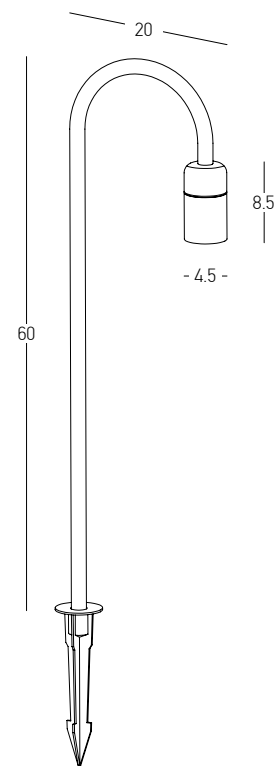

**Base for E281 - E282**  
 Dimensions Ø: 9.5cm H: 2cm  
 Material Aluminium  
 Color Graphite / **Code E282-SP**

Power 6W  
 Input 220-240V, 50/60Hz  
 Color Temperature 3000K  
 Lumen 522Lm  
 Cri 80  
 IP 65  
 Dimensions L: 10cm W: 10cm H: 60cm  
 Base Ø: 9.5cm H: 2cm  
 Beam Angle 40°  
 Material Aluminium - Tempered Glass  
 Special Feature 50cm Cable Available  
 Spike & Base Included  
 Color Graphite / **Code E283**