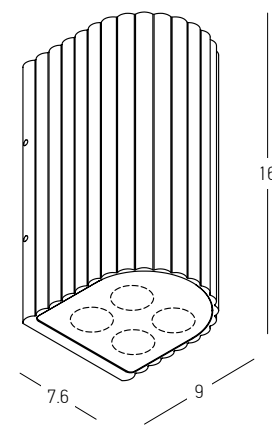

Power 4x 1W
Input 220-240V, 50/60Hz
Color Temperature 3000K
Lumen 280Lm
Cri 85
IP 54
Dimensions L: 9cm W: 7.6cm H: 12cm
Beam Angle 10°
Material Aluminium - Glass
Color Graphite / **Code E421**