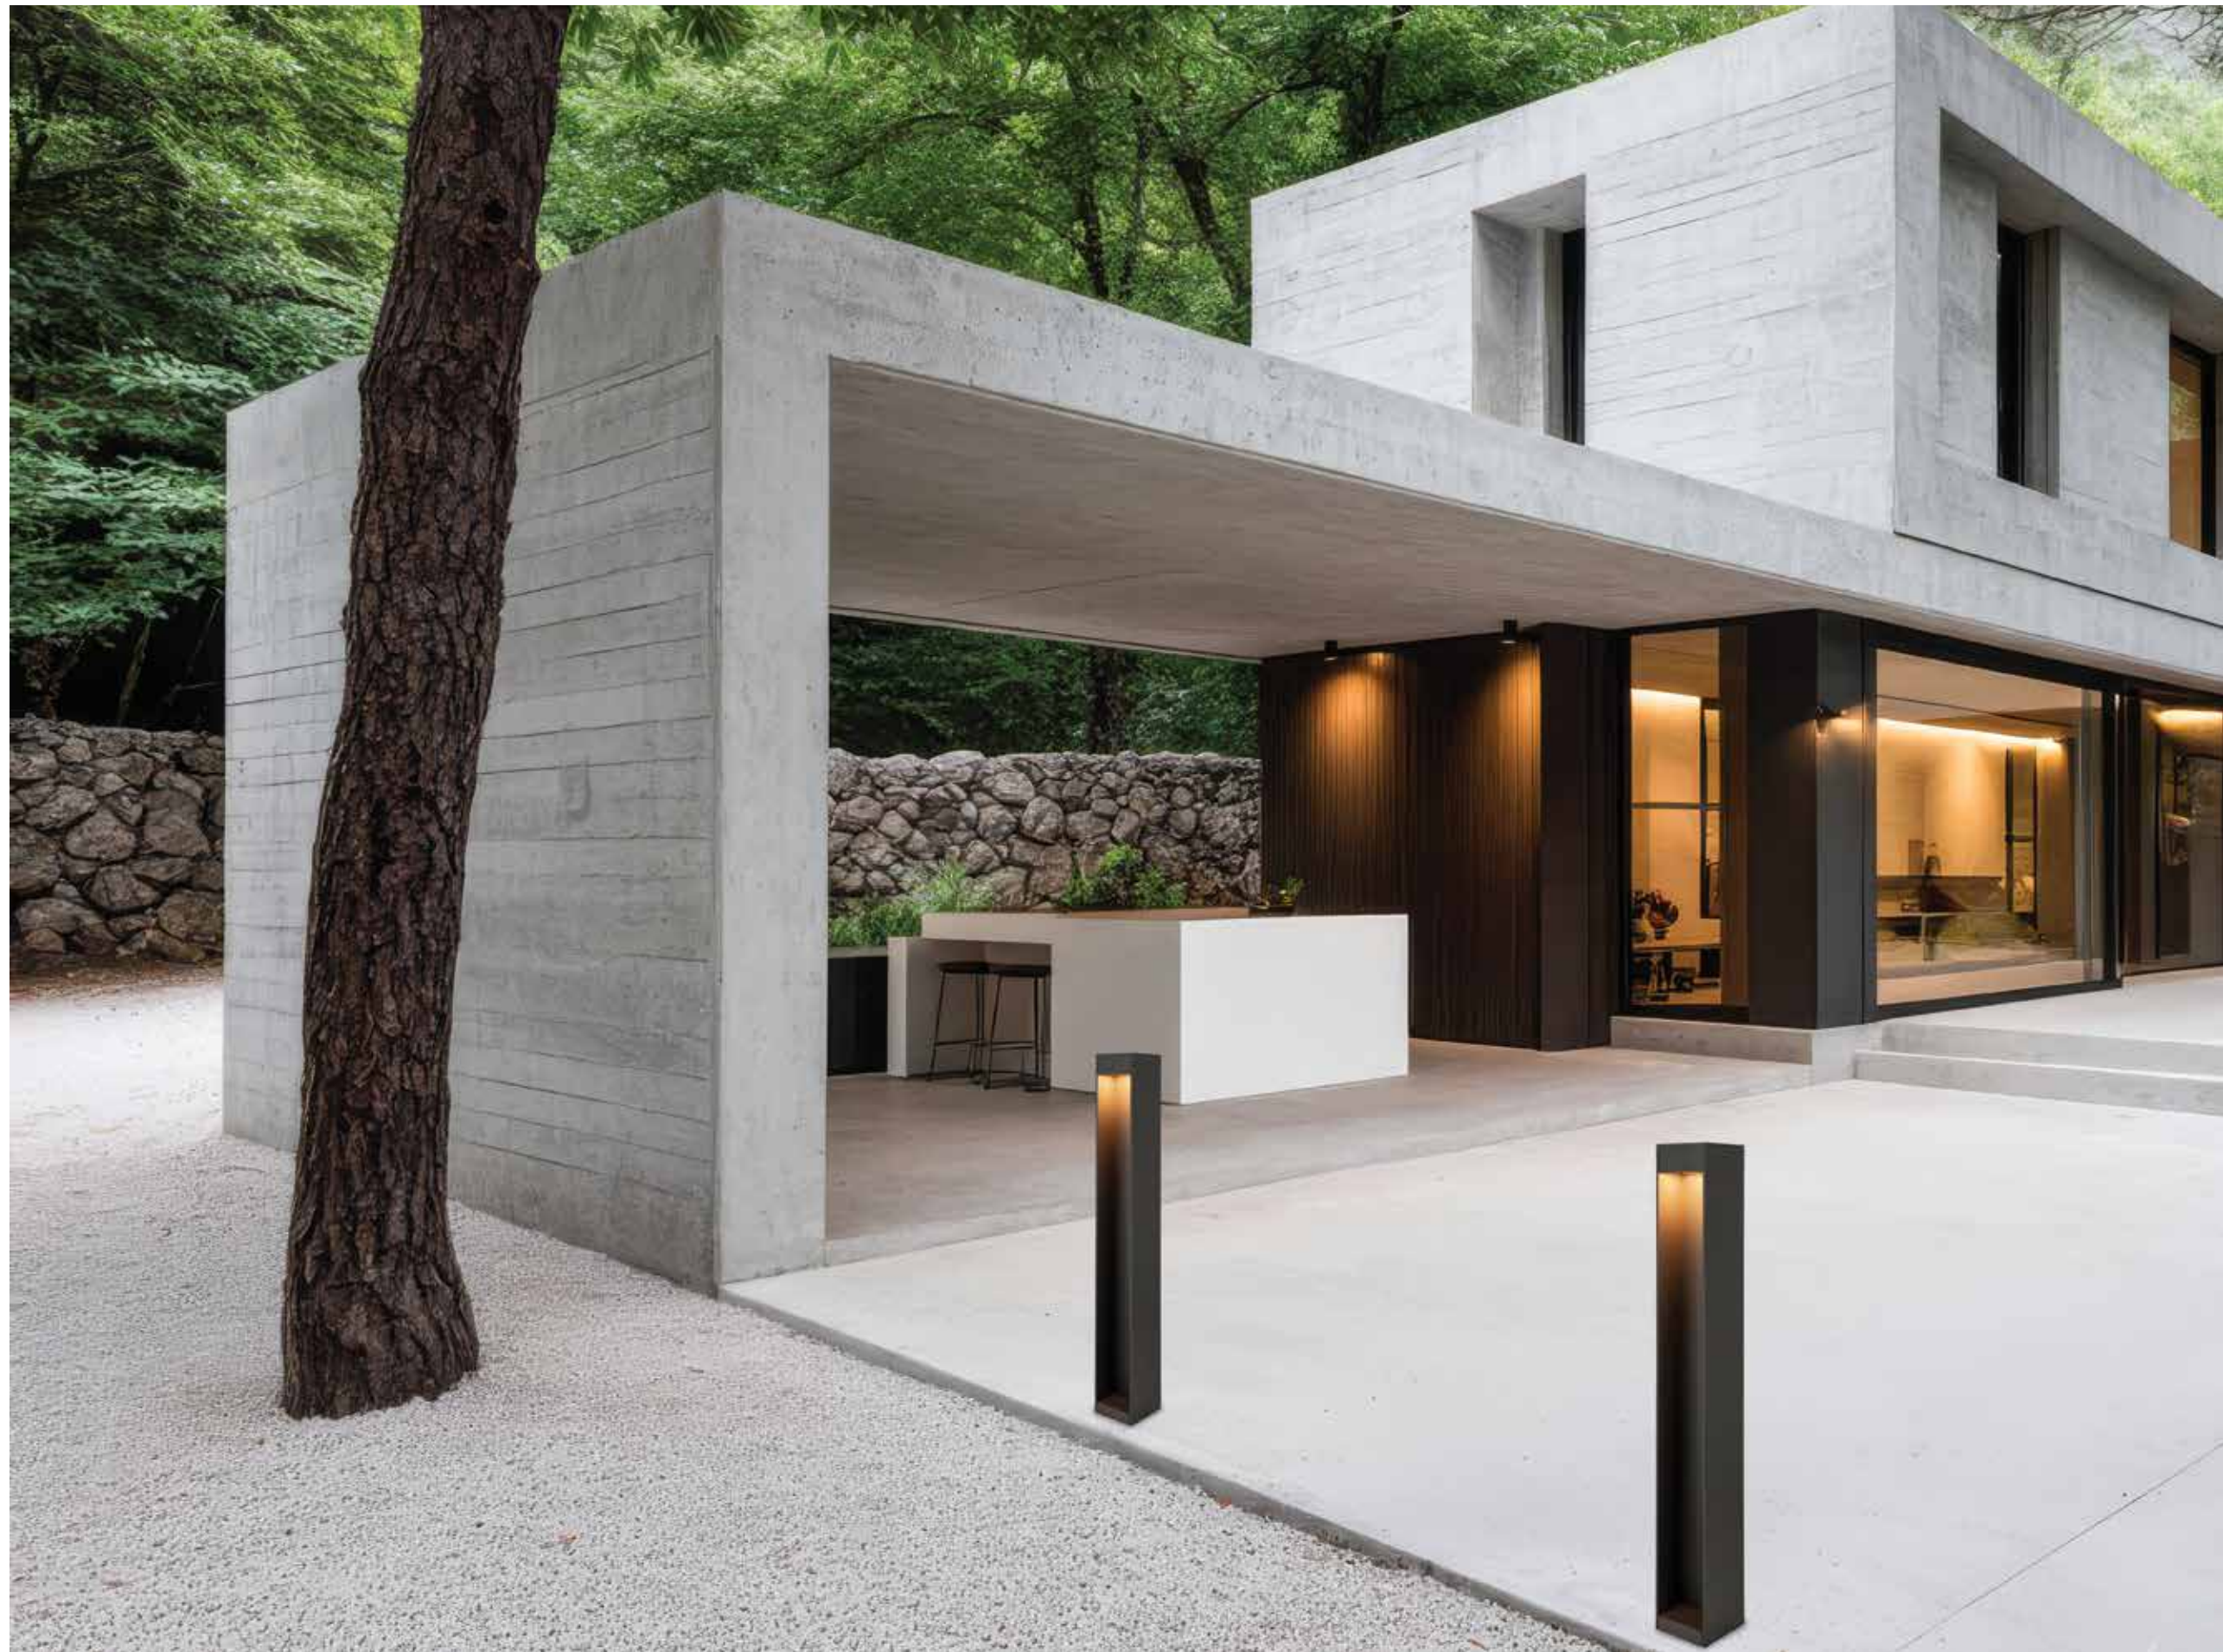

Power 8W  
Input 220-240V, 50/60Hz  
Color Temperature 3000K  
Lumen 200Lm  
Cri 95  
IP 65  
Dimensions Ø: 6cm H: 60cm  
Material Aluminium - PC Diffuser  
Color Graphite-Wood / **Code E424**

Power 15W  
 Input 220-240V, 50/60Hz  
 Color Temperature 3000K  
 Lumen 438Lm  
 Cri 95  
 IP 65  
 Dimensions L: 10cm W: 10cm H: 60cm  
 Material Aluminium - PC Diffuser  
 Color Graphite-Wood / Code E426