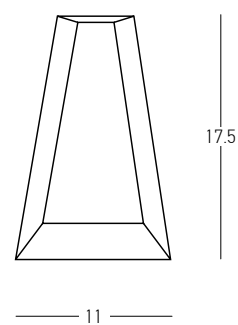

OUTDOOR LIGHTING | WALL

Power 2x 3W
Input 220-240V, 50/60Hz
Color Temperature 3000K
Lumen 480Lm
Cri 80
IP 54
Dimensions L: 6.5cm W: 11cm H: 17.5cm
Material Aluminium - Tempered Glass
Special Feature Up-Down Lighting
Color Graphite / **Code E135**
Color Sandy White / **Code E156**

Power 2x 3W
Input 220-240V, 50/60Hz
Color Temperature 3000K
Lumen 480Lm
Cri 80
IP 54
Dimensions L: 8.2cm W: 8cm H: 8cm
Material Aluminium - Tempered Glass
Special Feature Movable
Up-Down Lighting

Color Graphite / **Code E109**
Color Sandy White / **Code E159**