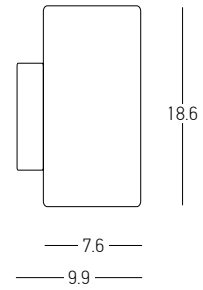

Bulb 2x GU10
Power 9W MAX
Input 220-240V, 50/60Hz
IP 54
Dimensions Ø: 7.6cm L: 9.9cm H: 18.6cm
Material ABS - PC Diffuser
Special Feature Up-Down Lighting
Color White / **Code E186**