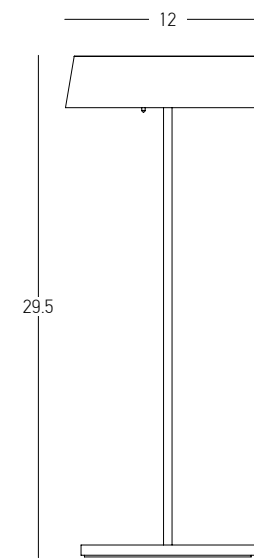

Working Time  
 100% of Light - 7H  
 50% of Light - 14H  
 10% of Light - 70H

Charging Time 4.5H  
 Color Sandy Black / **Code E314**  
 Color Sandy White / **Code E313**

Power	2W
Input	3.7V DC
Battery	2200 MAH
Color Temperature	3000K
Lumen	210Lm
Cri	80
IP	54
Dimensions	Ø: 12cm H: 29.5cm
Shade	Ø: 12cm H: 3.2cm
Touch Dimming	○
Material	Metal - Aluminium - PC Diffuser
Special Feature	Portable Table Lamp USB Cable Included Power-Off Memory Function
Working Time	100% of Light - 10H 50% of Light - 20H 10% of Light - 110H
Charging Time	5H
Color	Sandy Black / <b>Code E289</b>
Color	Sandy White / <b>Code E290</b>
Color	Gold Matt / <b>Code E291</b>