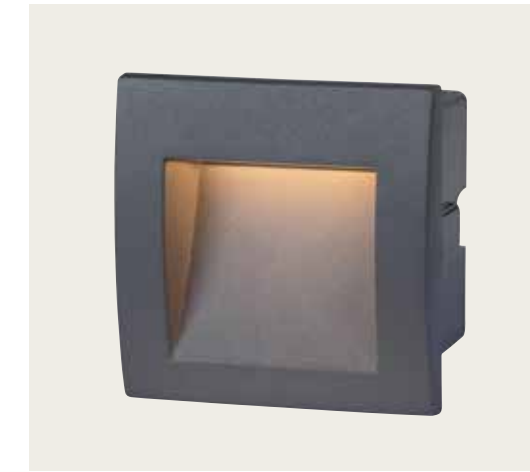

Power 2W
Input 220-240V, 50/60Hz
Color Temperature 3000K
Lumen 65Lm
Cri 80
IP 65
Dimensions L: 6cm W: 9cm H: 9cm
Depth Required 6cm
Material Aluminium - PC Diffuser
Recessed Mounting Box L: 6cm W: 6cm H: 8cm (Included)
Color Graphite / **Code E246-G**
Color Sandy White / **Code E246-W**