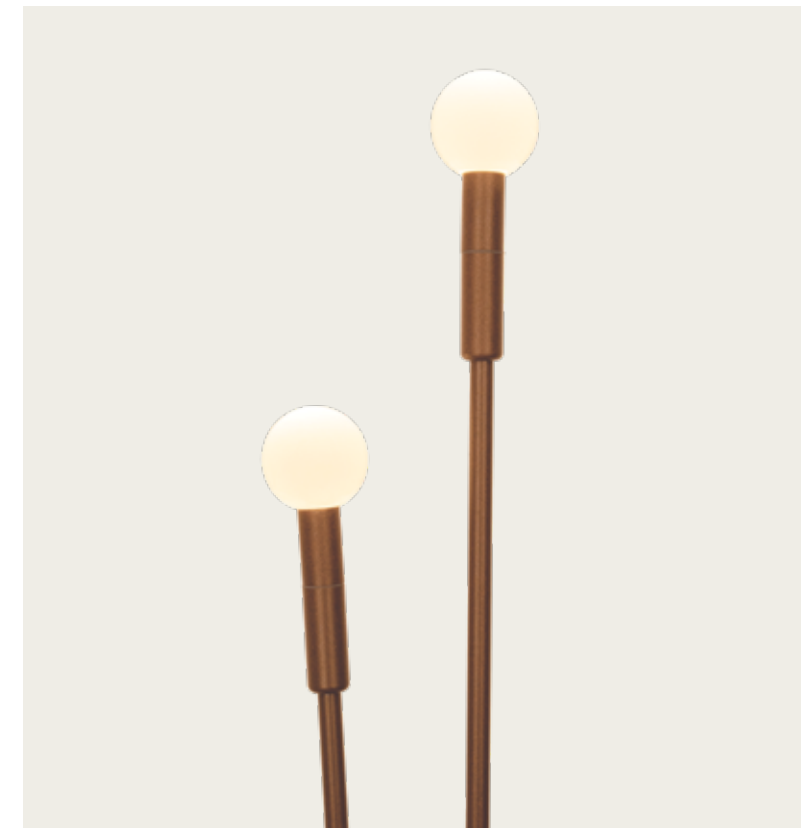

Precision Light. Grounded Installation  
Spike lights for targeted garden illumination.