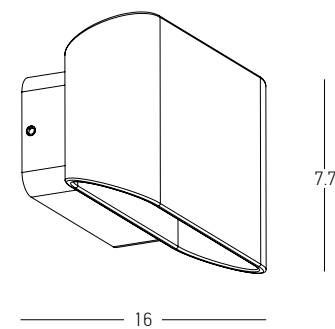

Power 11W
Input 220-240V, 50/60Hz
Color Temperature 3000K
Lumen 900Lm
Cri 80
IP 54
Dimensions L: 10cm W: 16cm H: 7.7cm
Material Aluminium - PC Diffuser
Special Feature Up-Down Lighting
Color Graphite / **Code E274**