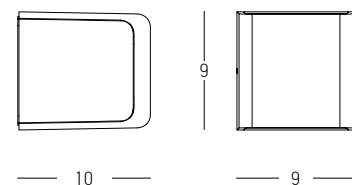

Power 13W
Input 220-240V, 50/60Hz
Color Temperature 3000K
Lumen 767Lm
Cri 80
IP 65
Dimensions L: 10cm W: 9cm H: 9cm
Material Aluminium
Special Feature Up-Down Lighting
Color Graphite / **Code E352**