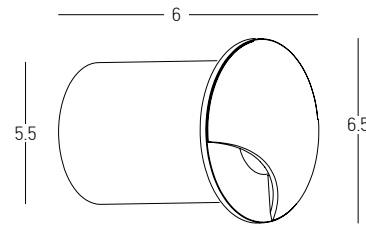

Power 3W
Input 220-240V, 50/60Hz
Color Temperature 3000K
Lumen 230Lm
Cri 90
IP 65
Dimensions Ø: 6.5cm L: 6cm
Material Aluminium - PC Diffuser
Depth Required 6cm
Recessed Mounting Box Ø: 5.5cm L: 6cm (Included)
Color Sandy Black / **Code E300**