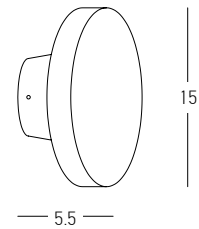

Bulb 1x GU10  
 Power 15W MAX  
 Input 220-240V, 50/60Hz  
 IP 54  
 Dimensions L: 11.5cm W: 5.5cm H: 60cm  
 Base Ø: 11.5cm H: 3cm  
 Spot Dimensions Ø: 5.5cm L: 9.5cm  
 Material Aluminium - Tempered Glass  
 Special Feature Tilt Up-Down  
 Honeycomb Included  
 Color Graphite / **Code E325**