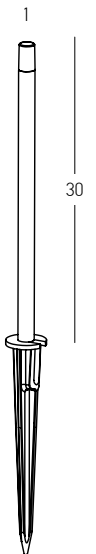

Power 0.5W
Input 24V
Color Temperature 2700K
Lumen 50Lm
Cri 80
IP 65
Dimensions Ø: 1cm H: 30cm
Material Stainless Steel - PC Diffuser
Special Feature 100cm Cable Available
Spike Included
Recommended Driver LPH-18-24 (Not Included)
In Parallel Connection 1-17 pcs
Color Dark Brown / **Code E328**
Color Dark Green / **Code E329**