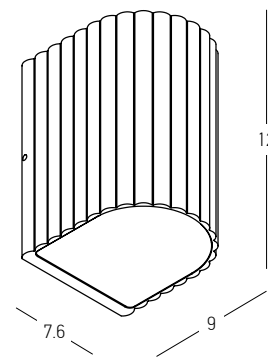

Power 3W
Input 220-240V, 50/60Hz
Color Temperature 3000K
Lumen 191Lm
Cri 85
IP 54
Dimensions L: 9cm W: 7.6cm H: 12cm
Material Aluminium - Glass
Color Grey Beige / **Code E419**

Power 2x 3W
Input 220-240V, 50/60Hz
Color Temperature 3000K
Lumen 405Lm
Cri 85
IP 54
Dimensions L: 9cm W: 7.6cm H: 16cm
Material Aluminium - Glass
Special Feature Up-Down Lighting
Color Grey Beige / **Code E420**