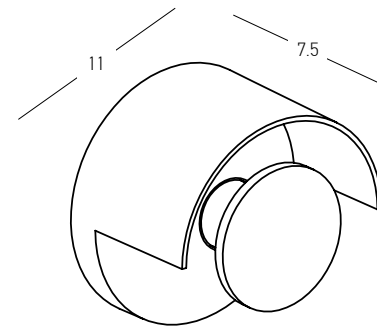

Bulb 1x G9
Power 12W MAX
Input 220-240V, 50/60Hz
IP 65
Dimensions Ø: 11cm L: 7.5cm
Material Aluminium - Clear PC Diffuser
Color Sandy White / **Code E440**