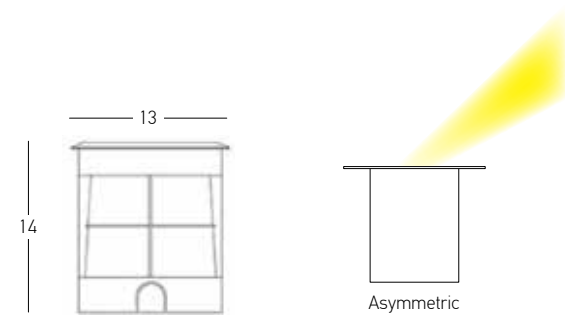

Power 7W
Input 220-240V, 50/60Hz
Color Temperature 3000K
Lumen 560Lm
Cri 80
IP 66
IK 8
Dimensions Ø: 13cm H: 14cm
Beam Angle 45°
Material Aluminium - Stainless Steel - Glass
Depth Required 15cm
Recessed Mounting Box Included
Special Feature Asymmetric
50cm Cable Available
Driver Included

Color Stainless Steel / **Code E362**