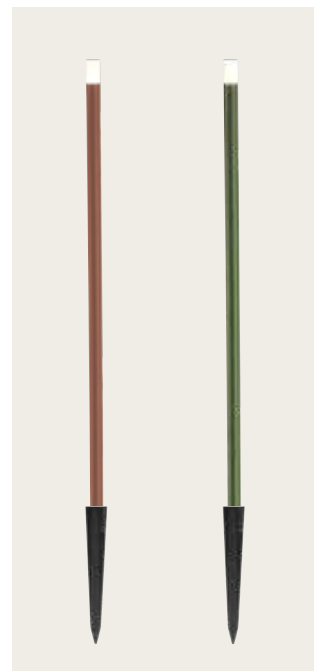

Power 0.5W
Input 24V
Color Temperature 2700K
Lumen 50Lm
Cri 80
IP 65
Dimensions Ø: 1cm H: 30cm
Material Stainless Steel - PC Diffuser
Special Feature 100cm Cable Available
Spike Included
Recommended Driver LPH-18-24 (Not Included)
In Parallel Connection 1-17 pcs
Color Dark Brown / **Code E328**
Color Dark Green / **Code E329**