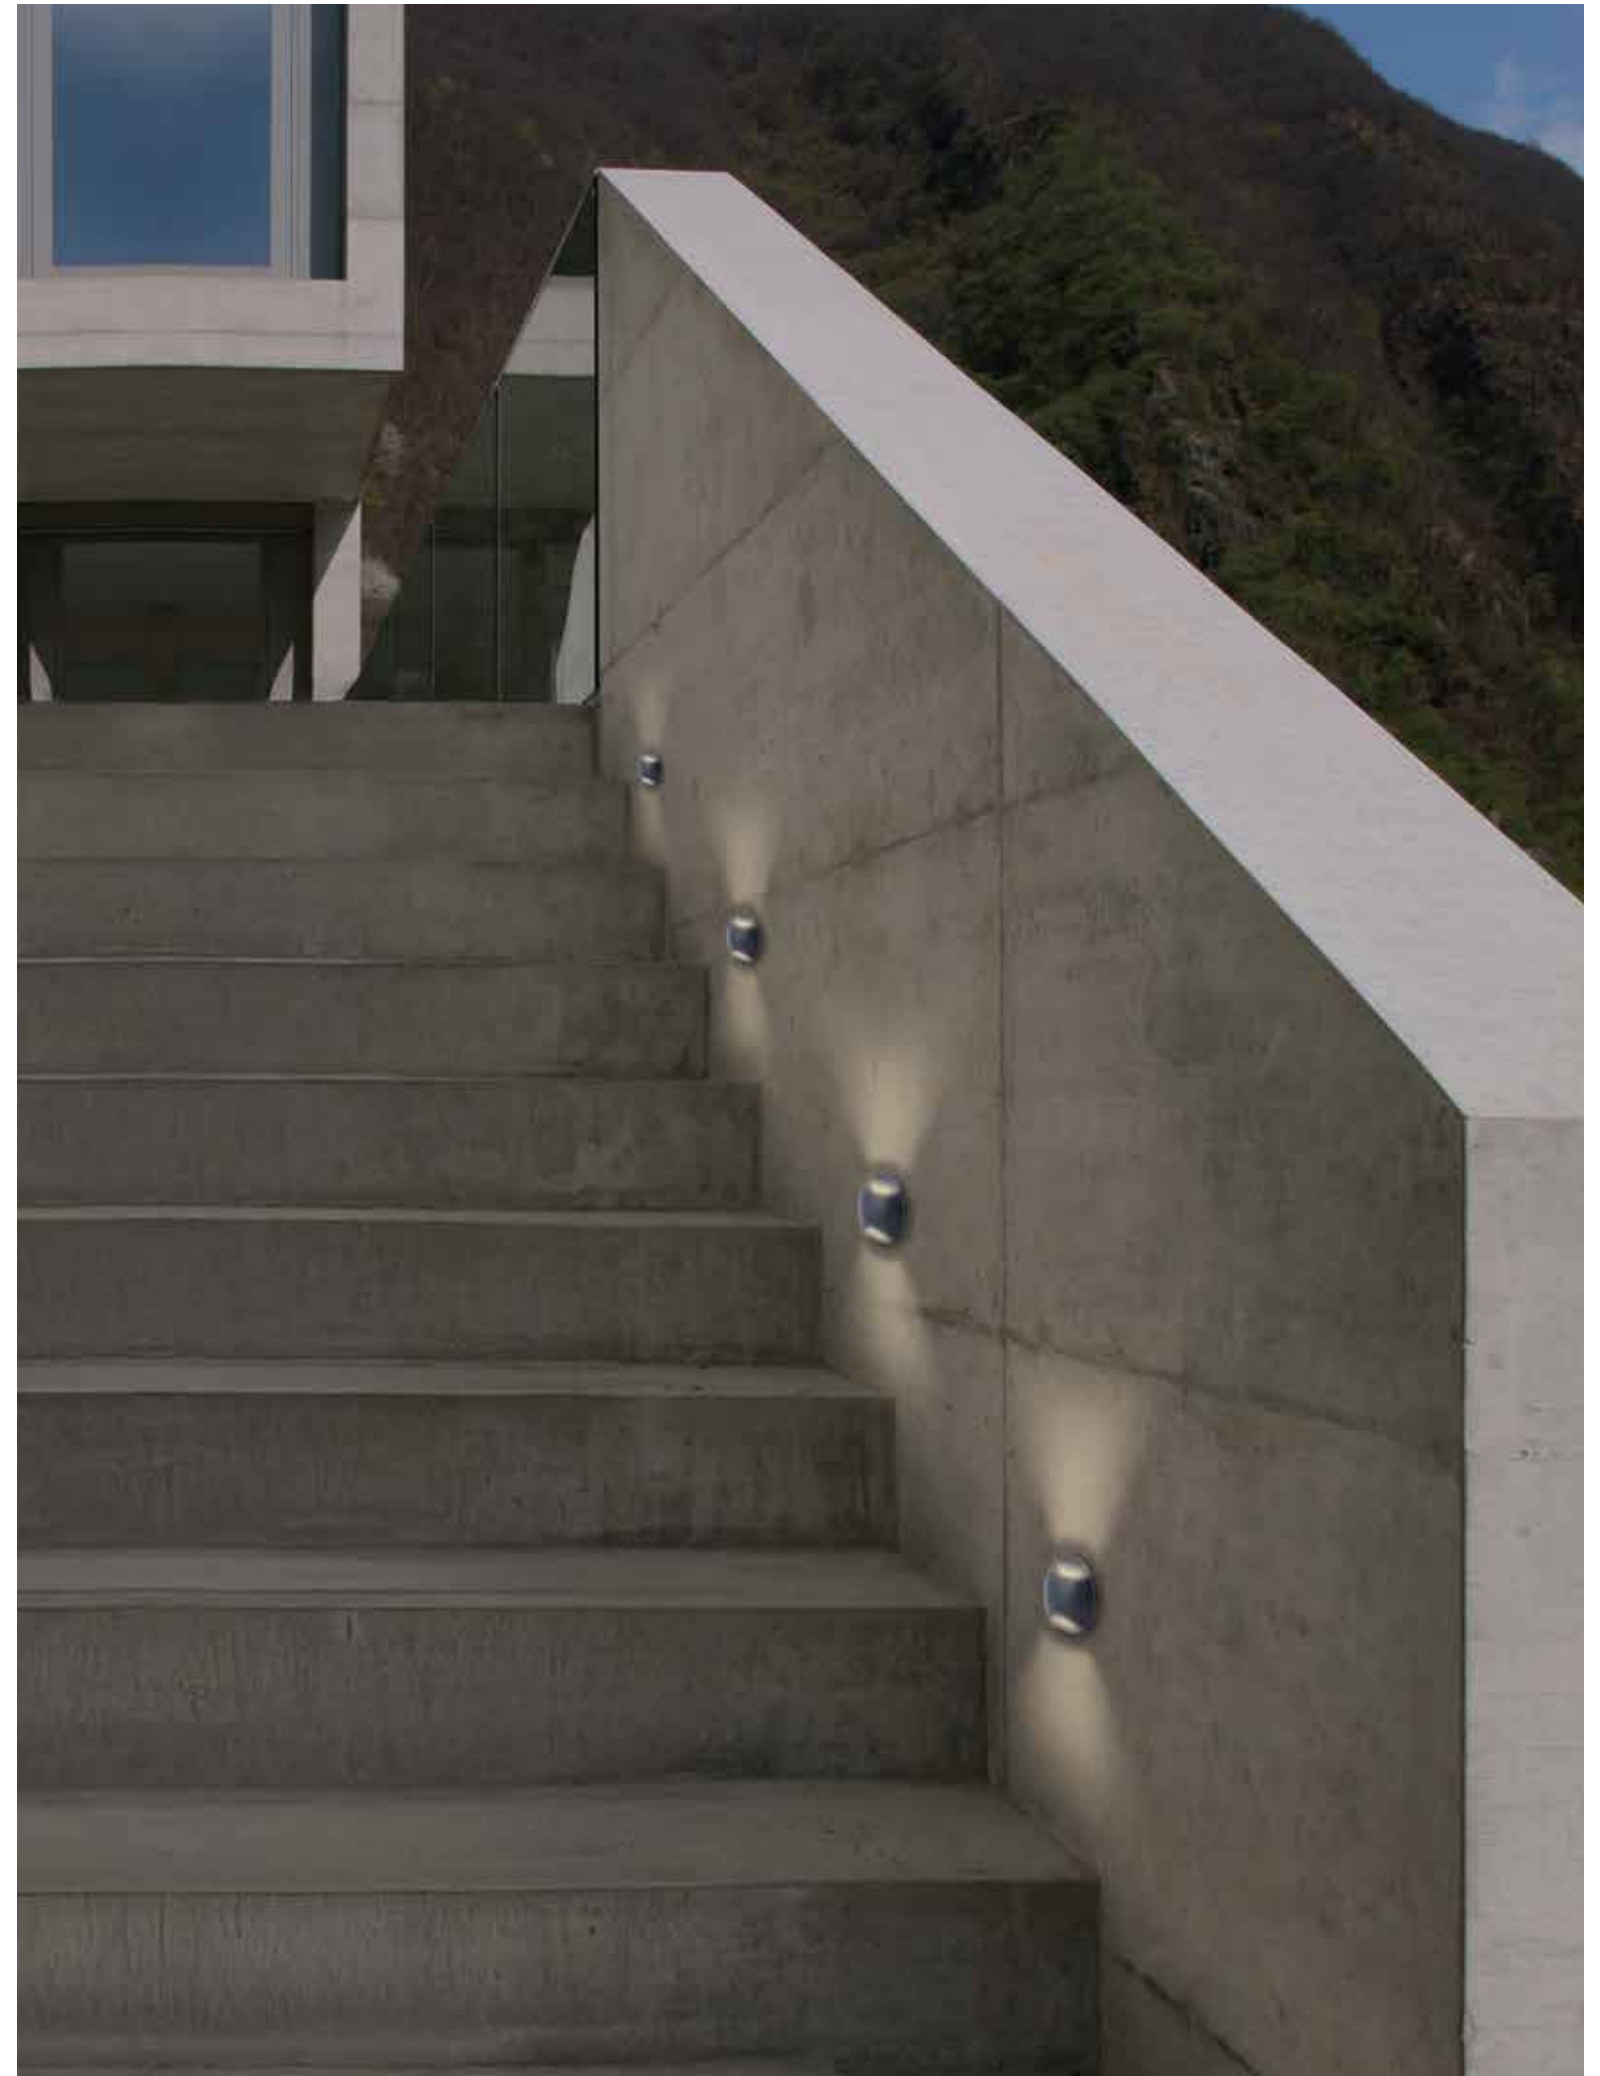

Power 3W
Input 220-240V, 50/60Hz
Color Temperature 3000K
Lumen 290Lm
Cri 90
IP 65
Dimensions Ø: 6.5cm L: 6cm
Material Aluminium - PC Diffuser
Depth Required 6cm
Recessed Mounting Box Ø: 5.5cm L: 6cm (Included)
Color Sandy Black / **Code E301**