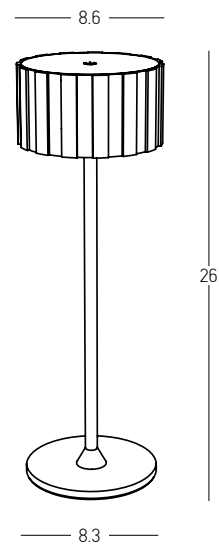

01 . PORTABLE

Power 2W  
 Input 5V DC  
 Battery 1200 MAH  
 Color Temperature 2700K  
 Lumen 104Lm  
 Cri 80  
 IP 44  
 Dimensions Ø: 13cm H: 28cm  
 Shade Ø: 13cm H: 5.5cm  
 Touch Dimming   
 Material Metal - Aluminium - PC Diffuser  
 Special Feature Portable Table Lamp  
 USB Cable Included  
 Power-Off Memory Function  
 Working Time 100% of Light - 5.5H  
 50% of Light - 10H  
 10% of Light - 135H  
 Charging Time 3.5H  
 Color Sandy Black / **Code E485**  
 Color Sand / **Code E486**  
 Color Sandy Milk Tea / **Code E487**

**White AC-DC Adaptor for Portable Light**

Input 220-240V, 50/60Hz  
 Output 5V, 1A  
 Color White / **Code E099**

Power 2W  
 Input 5V DC  
 Battery 1800 MAH  
 Color Temperature 2700K, 4000K, 6500K  
 Lumen 124Lm  
 Cri 80  
 IP 44  
 Dimensions Ø: 8.6cm H: 26cm  
 Shade Ø: 8.6cm H: 4.7cm  
 Touch Dimming ☉  
 Material Metal - Aluminium - PC Diffuser  
 Special Feature Portable Table Lamp  
 USB Cable Included  
 Power-Off & Brightness Memory Function  
 Working Time 100% of Light - 6H  
 50% of Light - 11.5H  
 10% of Light - 60H  
 Charging Time 4H  
 Color Sand / **Code E488**  
 Color Sandy Milk Tea / **Code E489**  
 Color Sandy Green / **Code E490**