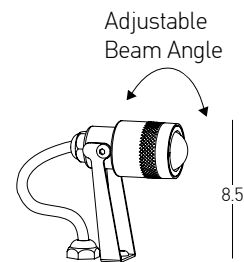

Power 2.1W
Input 3V, 700mA
Color Temperature 2700K
Lumen 168Lm
Cri 80
IP 54
Dimensions L: 8cm H: 8.5cm
Beam Angle 10-60°
Material Aluminium - Stainless Steel
Special Feature 60cm Cable Available
Stick Ø: 3.2cm H: 8cm
Spike Included

Recommended Driver V350-1050 (Not Included)
In Series Connection 1-10 pcs

Color Sandy Black / **Code E177-A**