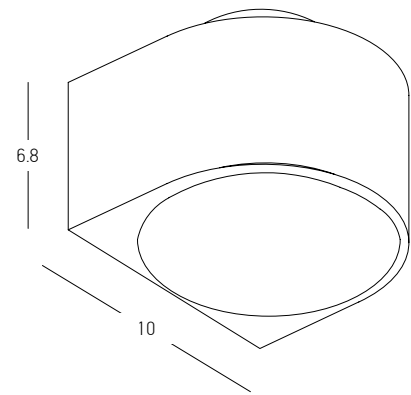

Power 2x 5W
Input 220-240V, 50/60Hz
Color Temperature 3000K
Lumen 929Lm
Cri 90
IP 54
Dimensions L: 11cm W: 10cm H: 6.8cm
Material Aluminium - Tempered Glass
Special Feature Up-Down Lighting
Color Graphite / **Code E317**

Power 5W
Input 220-240V, 50/60Hz
Color Temperature 3000K
Lumen 544Lm
Cri 90
IP 54
Dimensions L: 11cm W: 10cm H: 6.4cm
Material Aluminium - Tempered Glass
Color Graphite / **Code E316**