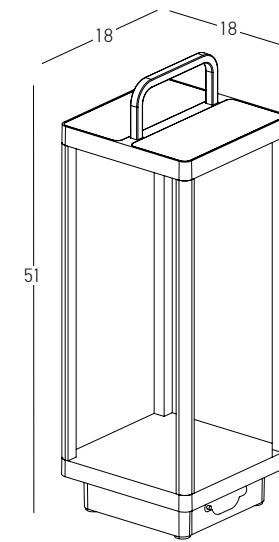

Power	3W
Input	220-240V, 50/60Hz
Color Temperature	3000K
Lumen	390Lm
Cri	80
IP	54
Dimensions	L: 18cm W: 18cm H: 51
Switch	1 Switch On/Off
Material	Aluminium - Tempered Glass
Special Feature	Solar Panel Portable Lamp USB Cable Included
Color	Graphite / Code E302