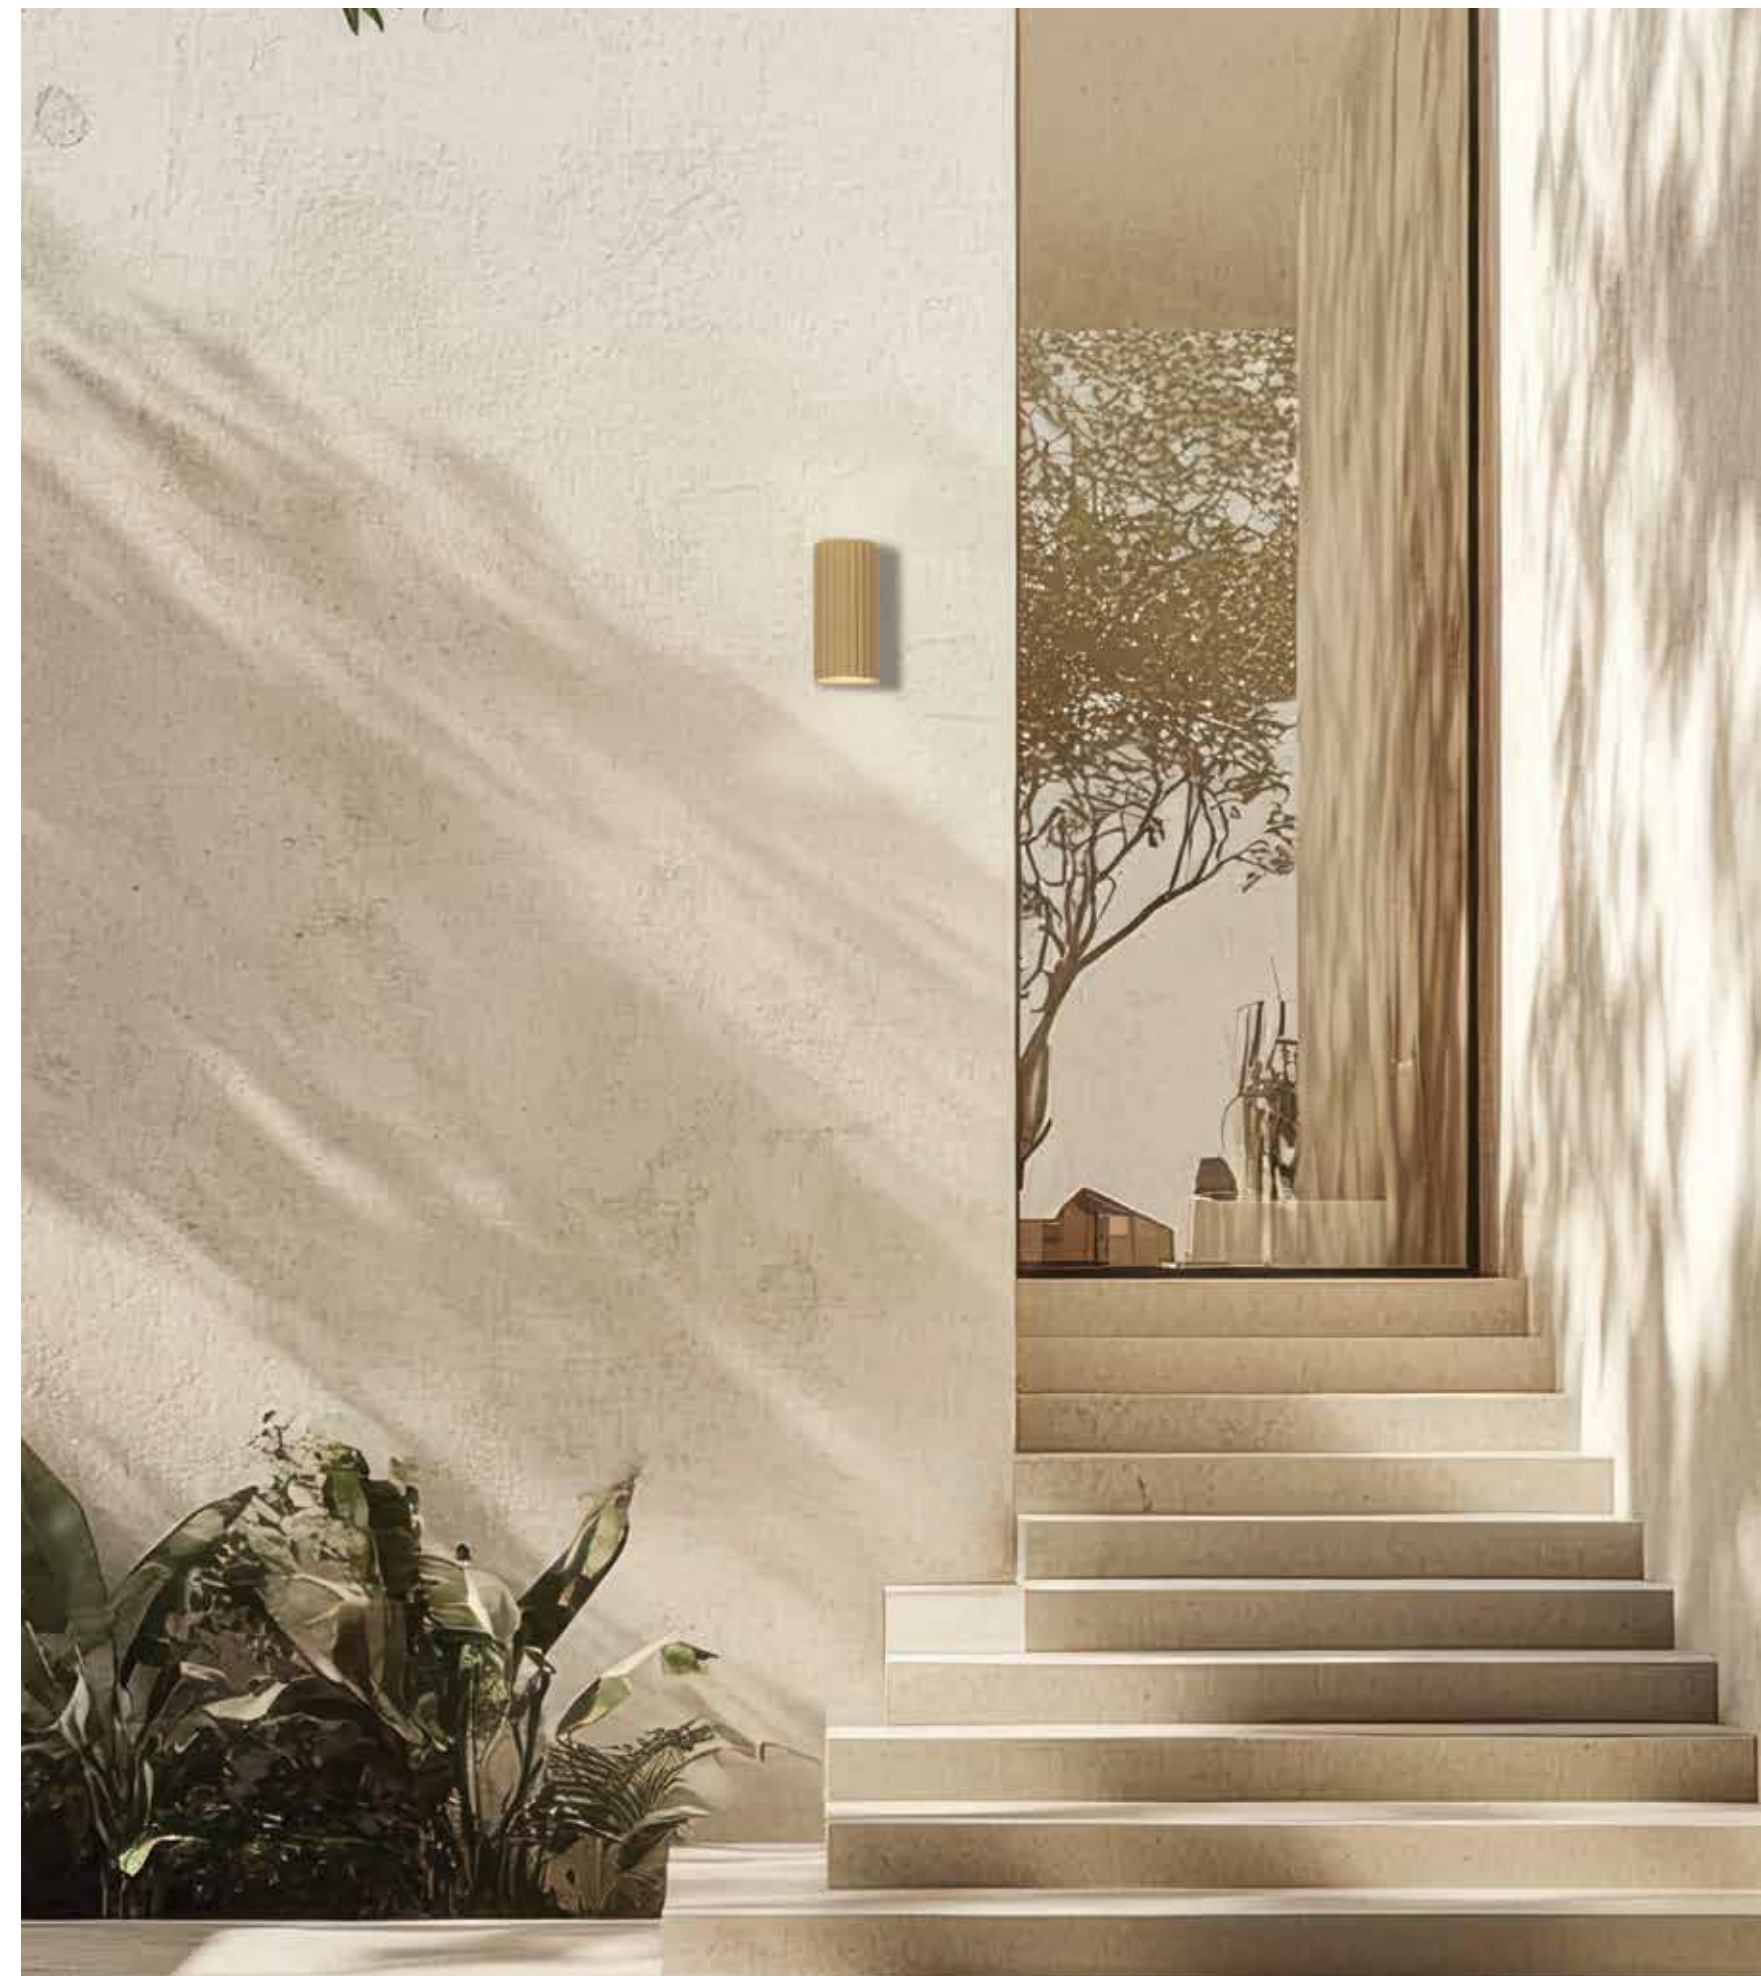

Power 3W
Input 220-240V, 50/60Hz
Color Temperature 3000K
Lumen 191Lm
Cri 85
IP 54
Dimensions L: 9cm W: 7.6cm H: 12cm
Material Aluminium - Glass
Color Grey Beige / **Code E419**

Power 2x 3W
Input 220-240V, 50/60Hz
Color Temperature 3000K
Lumen 405Lm
Cri 85
IP 54
Dimensions L: 9cm W: 7.6cm H: 16cm
Material Aluminium - Glass
Special Feature Up-Down Lighting
Color Grey Beige / **Code E420**