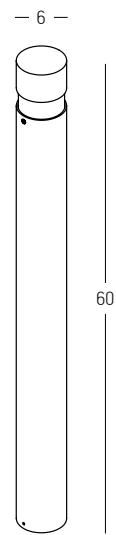

Power 8W
Input 220-240V, 50/60Hz
Color Temperature 3000K
Lumen 200Lm
Cri 95
IP 65
Dimensions Ø: 6cm H: 60cm
Material Aluminium - PC Diffuser
Color Graphite-Wood / **Code E424**