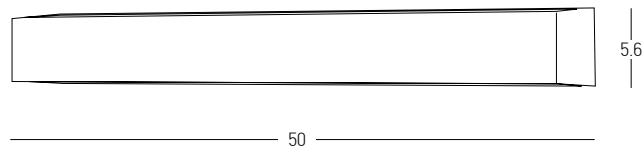

Power 30W
Input 220-240V, 50/60Hz
Color Temperature 3000K
Lumen 2263Lm
Cri 80
IP 65
Dimensions L: 7.8cm W: 50cm H: 5.6cm
Material Aluminium - PC Diffuser
Special Feature Up-Down Lighting
Clear Microprismatic Diffuser
Color Graphite / **Code E227**