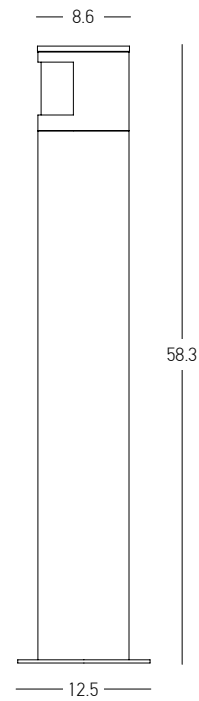

Power 10W
Input 220-240V, 50/60Hz
Color Temperature 3000K
Lumen 363Lm
Cri 90
IP 65
Dimensions Ø: 8.6cm H: 58.3cm
Base Ø: 12.5cm H: 0.5cm
Material Concrete - Metal - PC Diffuser
Color Natural Concrete-Black / **Code E410**