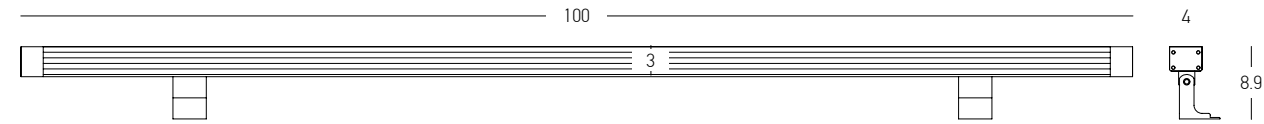

Power 36W
Input 24V
Color Temperature 2700K
Lumen 1530Lm
Cri 80
IP 65
Dimensions L: 100cm W: 4cm H: 8.9cm
Beam Angle 60° x 10°
Material Aluminium - Glass
Special Feature Anti-Glare
Driver Not Included
Connect 5pcs MAX

Color Dark Brown / **Code E498**

Power 18W
Input 24V
Color Temperature 2700K
Lumen 775Lm
Cri 80
IP 65
Dimensions L: 50cm W: 4cm H: 8.9cm
Beam Angle 60° x 10°
Material Aluminium - Glass
Special Feature Anti-Glare
Driver Not Included
Connect 5pcs MAX

Color Dark Brown / **Code E499**

Dimming Options

1. DALI Dimming : Dali Driver 24V Channel 1+Switch Dali MCU (Page 396-397)
2. 1-10 Dimming : 1-10V Driver 24V (Page 396-397)
3. PUSH BUTTON Dimming : Dali Driver 24V Channel 1(Page 396-397)
4. ON-OFF Dimming : ON-OFF Driver 24V (Page 396-397)

Connectors Male & Female for E498 & E499

Cable 25cm
Input 24V
IP 66
Color Black / **Code CNCTR 7**