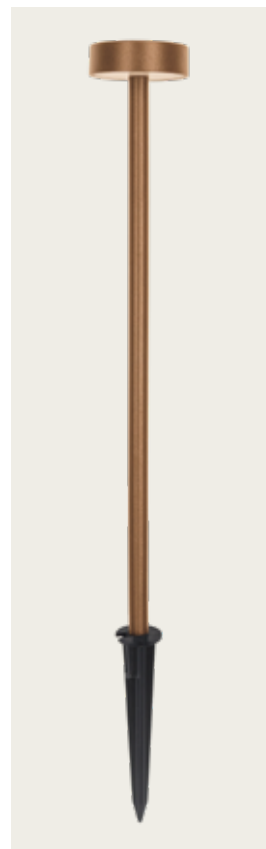

Power	1.5W
Input	24V
Color Temperature	3000K
Lumen	80Lm
Cri	80
IP	65
Dimensions	Ø: 5cm H: 30cm
Material	Stainless Steel - PC Diffuser
Special Feature	50cm Cable Available Spike Included Waterproof Connector Included
Recommended Driver	LPH-18-24 (Not Included) In Parallel Connection 1-10 pcs
Color	Brown / Code E465