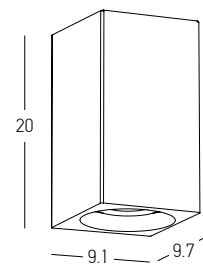

Power 2x 4W
Input 220-240V, 50/60Hz
Color Temperature 3000K
Lumen 600Lm
Cri 80
IP 65
Dimensions L: 9.7cm W: 9.1cm H: 20cm
Beam Angle 36°
Dimmable Triac ☐
Material Concrete - Aluminium
Special Feature Up-Down Lighting
Color Natural Concrete / **Code E254**