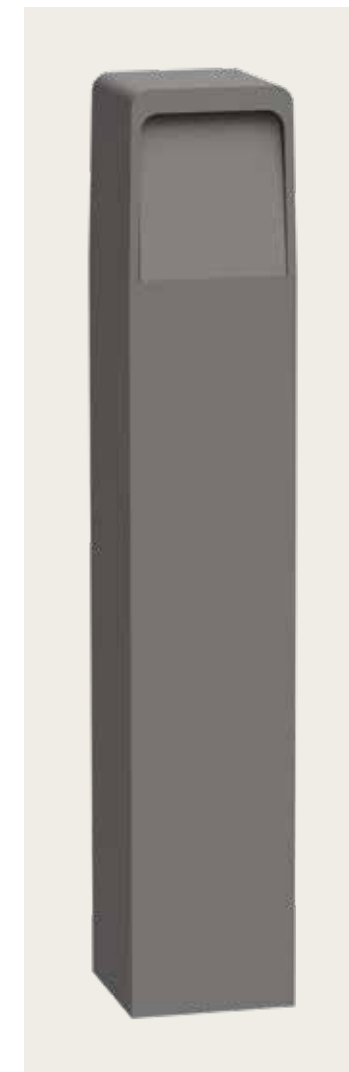

Power 13W
Input 220-240V, 50/60Hz
Color Temperature 3000K
Lumen 767Lm
Cri 80
IP 65
Dimensions L: 9cm W: 9cm H: 50cm
Material Aluminium
Special Feature Double Sided Lighting
Color Graphite / **Code E351**