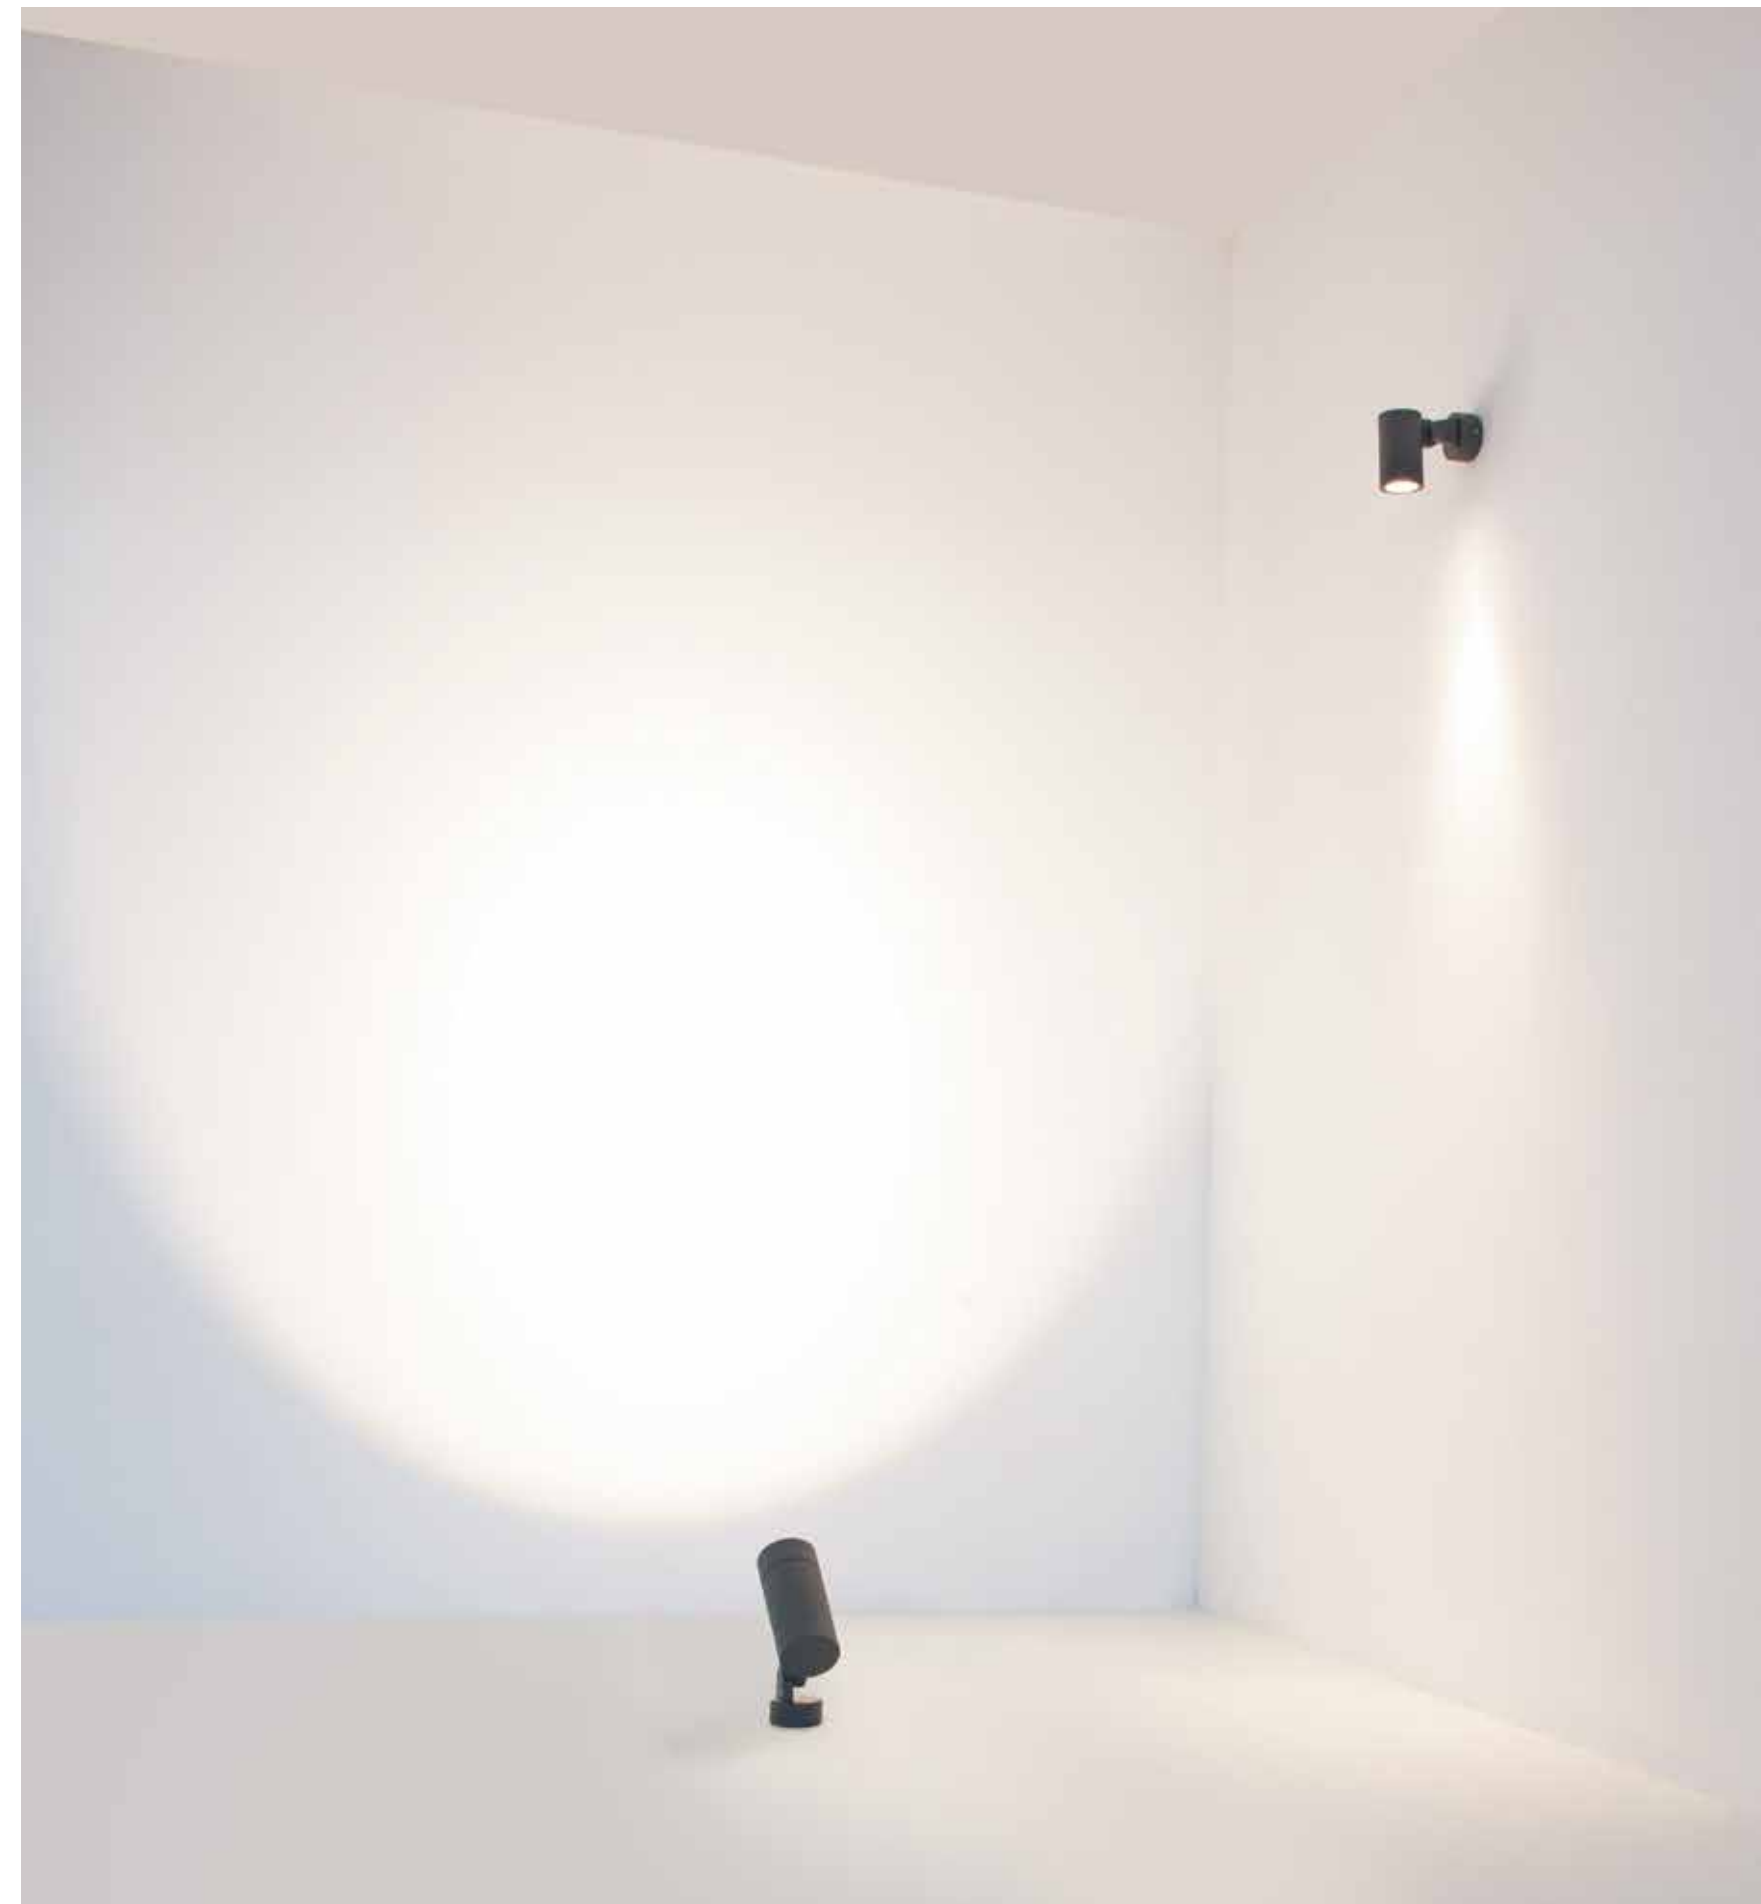

Power 15W
Input 220-240V, 50/60Hz
Color Temperature 3000K
Lumen 1243Lm
Cri 80
IP 65
Dimensions Ø: 8cm L: 16.2cm
Base Ø: 7cm
Beam Angle 12°
Material Aluminium - Tempered Glass
Special Feature Tilt Up-Down
Color Graphite / **Code E235-12D**