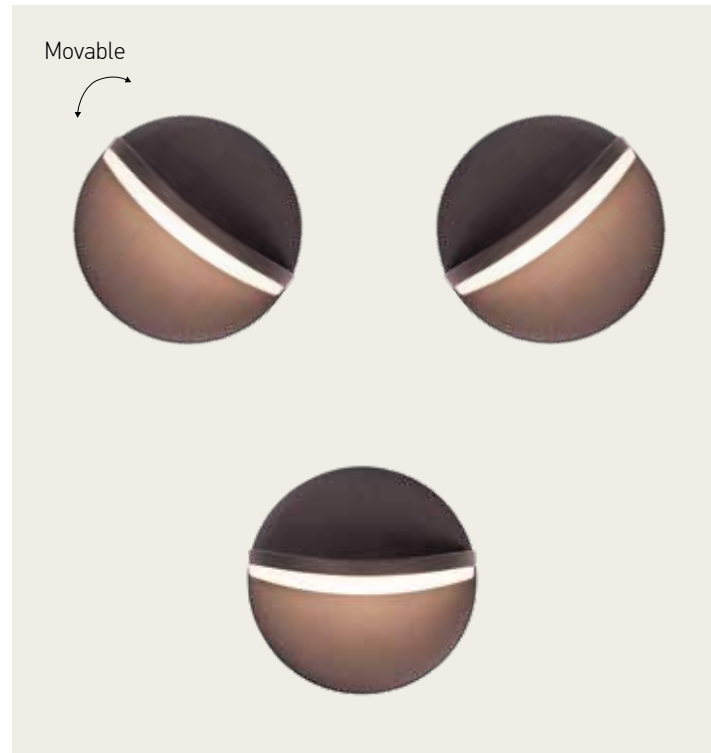

Power 16W
Input 220-240V, 50/60Hz
Color Temperature 3000K
Lumen 1106Lm
Cri 80
IP 65
Dimensions Ø: 18.3cm L: 13cm
Material Aluminium - Opal PC Diffuser
Special Feature Movable Light
Color Dark Brown / **Code E267**