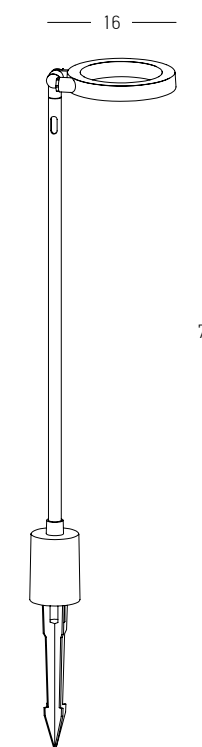

Power	7W
Input	220-240V, 50/60Hz
Color Temperature	3000K
Lumen	245Lm
Cri	80
IP	65
Dimensions	L: 16cm W: 12cm H: 70cm
Ring	Ø: 12cm H: 1.5cm
Material	Aluminium - PC Diffuser
Special Feature	50cm Cable Available Driver Included Spike Included Tilt Up-Down Waterproof Connector Included
Color	Brown / Code E494