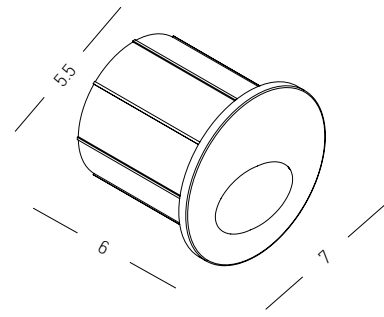

Power 3W
Input 220-240V, 50/60Hz
Color Temperature 3000K
Lumen 133Lm
Cri 90
IP 65
Dimensions Ø: 7cm L: 6.5cm
Material Aluminium - Tempered Glass
Depth Required 5.5 : 6cm
Recessed Mounting Box Ø: 5.5cm L: 6cm (Included)
Color Sandy White / **Code E320**