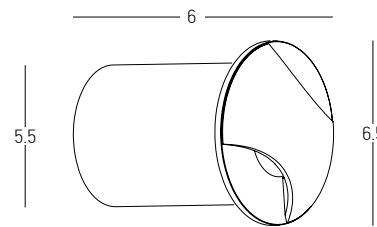

Power 3W
Input 220-240V, 50/60Hz
Color Temperature 3000K
Lumen 290Lm
Cri 90
IP 65
Dimensions Ø: 6.5cm L: 6cm
Material Aluminium - PC Diffuser
Depth Required 6cm
Recessed Mounting Box Ø: 5.5cm L: 6cm (Included)
Color Sandy Black / **Code E301**