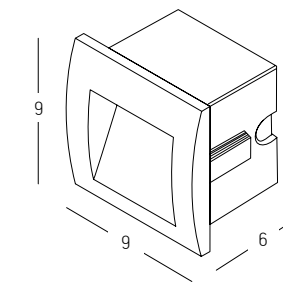

Power 2W
Input 220-240V, 50/60Hz
Color Temperature 3000K
Lumen 65Lm
Cri 80
IP 65
Dimensions L: 6cm W: 9cm H: 9cm
Depth Required 6cm
Material Aluminium - PC Diffuser
Recessed Mounting Box L: 6cm W: 6cm H: 8cm (Included)
Color Graphite / **Code E246-G**
Color Sandy White / **Code E246-W**