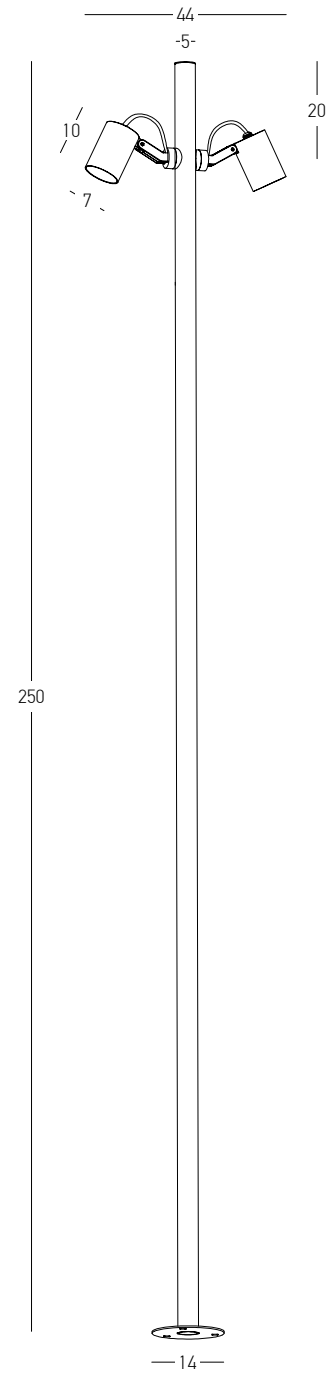

Wall to Floor - One Style  
Seamless design connection across surfaces.

03. FLOOR & WALL

Power	35W
Input	220-240V, 50/60Hz
Color Temperature	3000K
Lumen	2148Lm
Cri	90
IP	65
Dimensions	L: 44cm W: 7cm H: 250cm
Spots	Ø: 7cm H: 10cm
Base	Ø: 14cm H: 0.5cm
Beam Angle	60°
Material	Aluminium
Special Feature	Tilt Up Down Spots
Color	Sandy Black / <b>Code E406</b>

Power 17W  
 Input 220-240V, 50/60Hz  
 Color Temperature 3000K  
 Lumen 1072Lm  
 Cri 90  
 IP 65  
 Dimensions L: 44cm W: 7cm H: 250cm  
 Spots Ø: 7cm H: 10cm  
 Base Ø: 14cm H: 0.5cm  
 Beam Angle 60°  
 Material Aluminium  
 Special Feature Tilt Up Down Spots  
 Color Sandy Black / **Code E405**