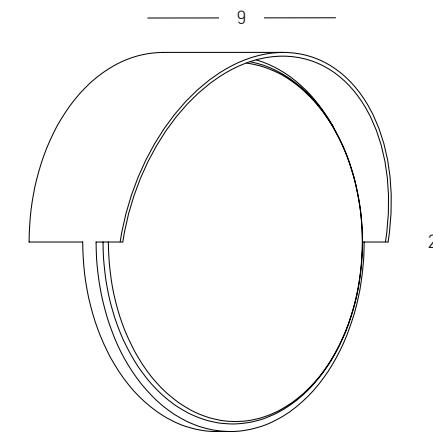

Power 10W
Input 220-240V, 50/60Hz
Color Temperature 3000K
Lumen 875Lm
Cri 85
IP 54
Dimensions Ø: 20cm L: 9cm
Material Aluminium - PC Diffuser
Color Graphite / **Code E414**