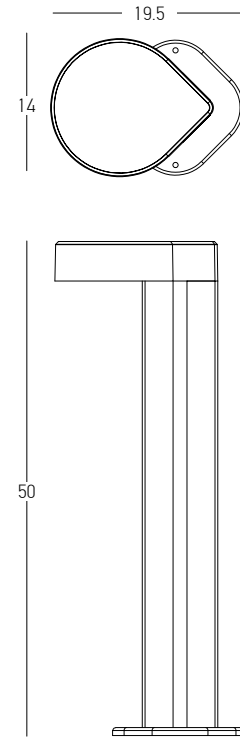

\*Power sockets operate only when the light is switched on.

Power 13W  
 Input 220-240V, 50/60Hz  
 Color Temperature 3000K  
 Lumen 1035Lm  
 Cri 80  
 IP 65  
 Dimensions L: 19.5cm W: 14cm H: 50cm  
 Beam Angle 120°  
 Material Aluminium - PC Diffuser  
 Color Graphite / **Code E357**