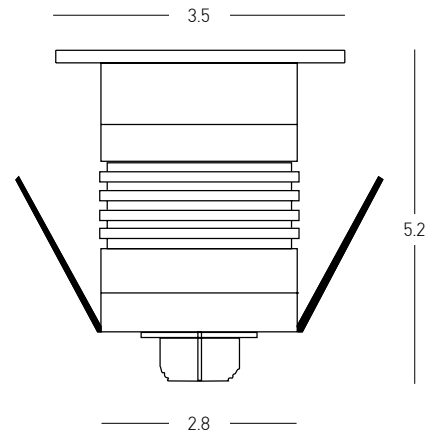

Power 1W
Input 24V
Color Temperature 3000K
Lumen 57Lm
Cri 80
IP 65
IK 08
Dimensions Ø: 3.5cm H: 5.2cm
Beam Angle 15°
Material Aluminium - Stainless Steel - Tempered Glass
Depth Required 7cm
Recessed Mounting Box Aluminium (Included)
Recommended Driver LPH-18-24 (Not Included)
In Parallel Connection 1-17 pcs
Special Feature Honeycomb Included
Color Stainless Steel / **Code E502**