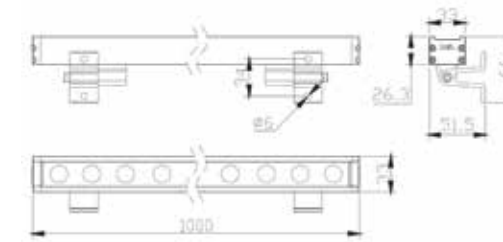

WALL WASHERS RGB & RGBW

Code	Kelvin	Watt	Lumen
E380	RGB	12W	MAX 280
E381	RGBW 4000	12W	MAX 480

Power 12W
Input 24V
Cri 80
IP 66
Dimensions L: 100cm W: 3.3cm H: 2.6cm
Beam Angle 60° x 10°
Material Aluminium
Special Feature Honeycomb Included
Driver Not Included
Connect 6pcs MAX
Color Grey

1. **Dimming Options**
   1. DALI Dimming : OTi DALI Driver 4CH (Page 396-397)
   2. BLUETOOTH Dimming : On-Off Driver 24V + OT Wi DIM 5CH CA (CASAMBI App) (Page 396-397)