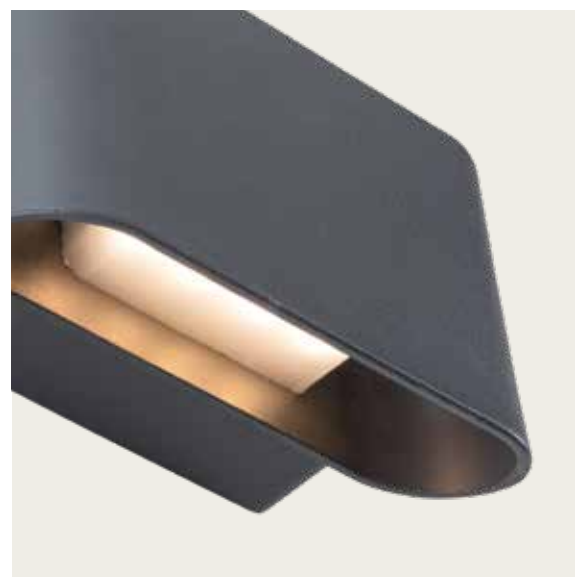

Power 11W
Input 220-240V, 50/60Hz
Color Temperature 3000K
Lumen 900Lm
Cri 80
IP 54
Dimensions L: 10cm W: 16cm H: 7.7cm
Material Aluminium - PC Diffuser
Special Feature Up-Down Lighting
Color Graphite / **Code E274**