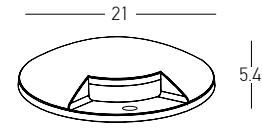

Power 3W
Input 220-240V, 50/60Hz
Color Temperature 3000K
Lumen 130Lm
Cri 80
IP 67
IK 10
Dimensions Ø: 21cm H: 5.4cm
Material Aluminium - Clear PC Diffuser
Special Feature Surface Ground
Driver Included

Color Grey / **Code E461**