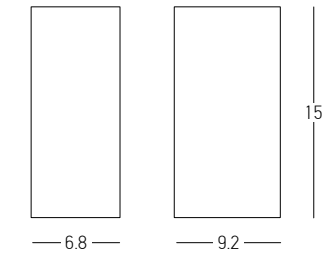

Bulb 2x GU10 LED
Power 7W MAX
Input 220-240V, 50/60Hz
IP 54
Dimensions L: 9.2cm W: 6.8cm H: 15cm
Material ABS - Acrylic
Special Feature Up-Down Lighting
Color Sandy Black / **Code E307**