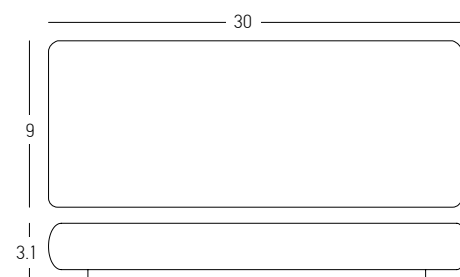

Power 2x 10W
Input 220-240V, 50/60Hz
Color Temperature 3000K
Lumen 1600Lm
Cri 80
IP 65
Dimensions L: 3.1cm W: 30cm H: 9cm
Material Aluminium - Tempered Glass
Special Feature Up-Down Lighting
Color Graphite / **Code E240**
Color Sandy White / **Code E240-W**