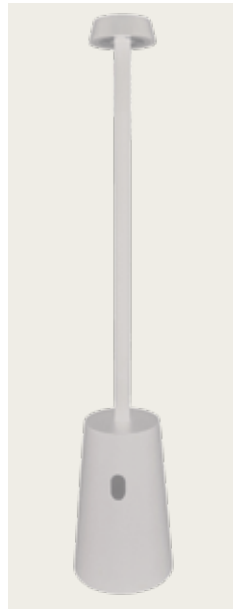

White AC-DC Adaptor for Portable Light

Input 220-240V, 50/60Hz  
 Output 5V, 1A  
 Color White / **Code E099**

Power 2W  
 Input 3.7V DC  
 Battery 1800 MAH  
 Color Temperature 3000K  
 Lumen 124Lm  
 Cri 80  
 IP 54  
 Dimensions Ø: 12cm H: 32cm  
 Shade Ø: 5cm H: 2.6cm  
 Touch Dimming ☉  
 Material Metal - Aluminium - PC Frosted  
 Special Feature Portable Table Lamp  
 USB Cable & Adaptor Included  
 Power-Off Memory Function

Working Time  
 100% of Light - 7H  
 50% of Light - 14H  
 10% of Light - 70H

Charging Time 4.5H  
 Color Sandy Black / **Code E314**  
 Color Sandy White / **Code E313**

Power	2W
Input	3.7V DC
Battery	2200 MAH
Color Temperature	3000K
Lumen	210Lm
Cri	80
IP	54
Dimensions	Ø: 12cm H: 29.5cm
Shade	Ø: 12cm H: 3.2cm
Touch Dimming	○
Material	Metal - Aluminium - PC Diffuser
Special Feature	Portable Table Lamp USB Cable Included Power-Off Memory Function
Working Time	100% of Light - 10H 50% of Light - 20H 10% of Light - 110H
Charging Time	5H
Color	Sandy Black / <b>Code E289</b>
Color	Sandy White / <b>Code E290</b>
Color	Gold Matt / <b>Code E291</b>

**White AC-DC Adaptor for Portable Light**

Input	220-240V, 50/60Hz
Output	5V, 1A
Color	White / <b>Code E099</b>

Power 2W  
 Input 3.7V DC  
 Battery 2000 MAH  
 Color Temperature 3000K  
 Lumen 168Lm  
 Cri 80  
 IP 44  
 Dimensions Ø: 5.5cm H: 26cm  
 Shade Ø: 3.5cm H: 1cm  
 Touch Dimming ○  
 Material Metal - Aluminium - Glass  
 Special Feature Portable Table Lamp  
 Charging Base with USB Cable Included  
 Power-Off Memory Function  
 Working Time  
 100% of Light - 8H  
 50% of Light - 16H  
 10% of Light - 80H  
 Charging Time 4.5H  
 Color White / **Code E398**  
 Color Black / **Code E399**  
 Color Green / **Code E400**