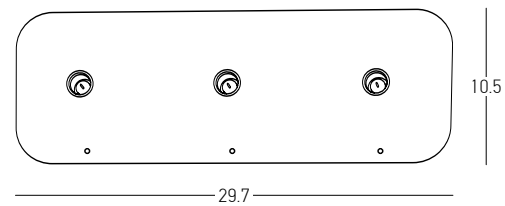

**White AC-DC Adaptor for Portable Light**

Input 220-240V, 50/60Hz  
 Output 5V, 1A  
 Color White / **Code E099**

Power 2W  
 Input 5V DC  
 Battery 1800 MAH  
 Color Temperature 2700K, 4000K, 6500K  
 Lumen 124Lm  
 Cri 80  
 IP 44  
 Dimensions Ø: 8.6cm H: 26cm  
 Shade Ø: 8.6cm H: 4.7cm  
 Touch Dimming ☉  
 Material Metal - Aluminium - PC Diffuser  
 Special Feature Portable Table Lamp  
 USB Cable Included  
 Power-Off & Brightness Memory Function  
 Working Time 100% of Light - 6H  
 50% of Light - 11.5H  
 10% of Light - 60H  
 Charging Time 4H  
 Color Sand / **Code E488**  
 Color Sandy Milk Tea / **Code E489**  
 Color Sandy Green / **Code E490**