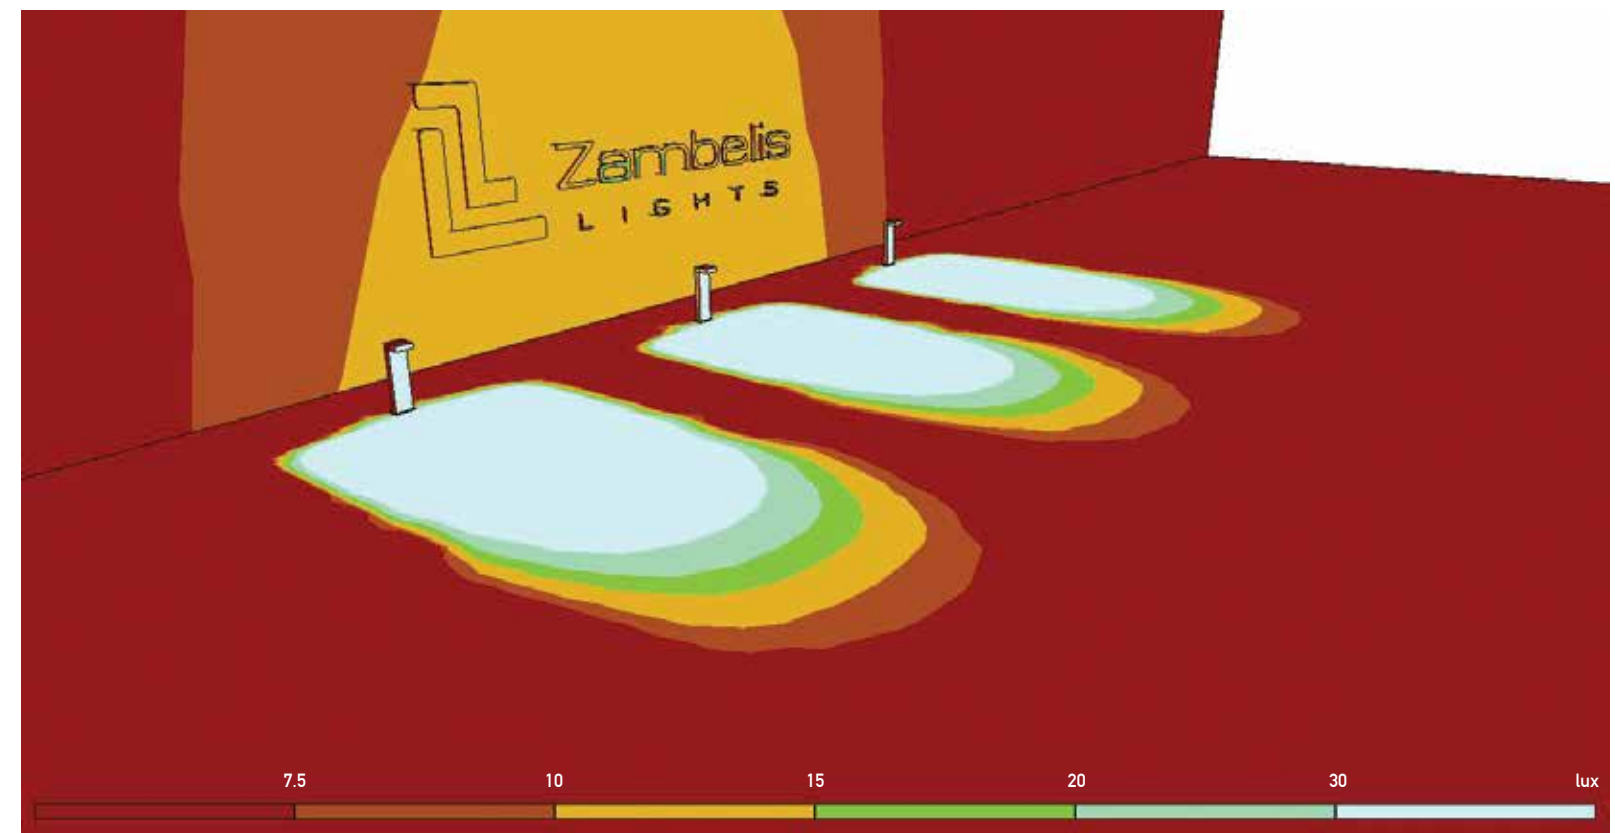

Power 12W
Input 220-240V, 50/60Hz
Color Temperature 3000K
Lumen 760Lm
Cri 85
IP 65
Dimensions L: 13.5cm W: 10cm H: 50cm
Base L: 8cm W: 13cm H: 0.5cm
Material Aluminium - Tempered Glass
Special Feature Asymmetric Beam Angle
Color Graphite / **Code E418**