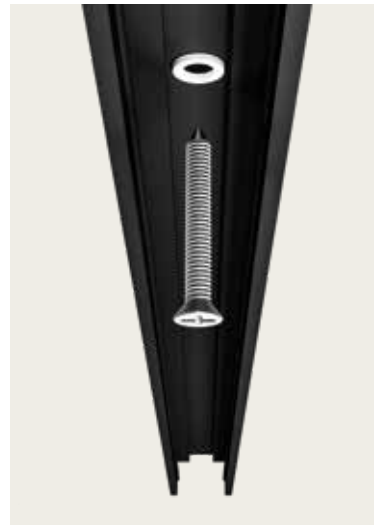

IP65 SURFACE OUTDOOR TRACK

Dimensions L: 300cm W: 2.6cm H: 2.5cm
Material Aluminium
Color Sandy Black / **Code E385**