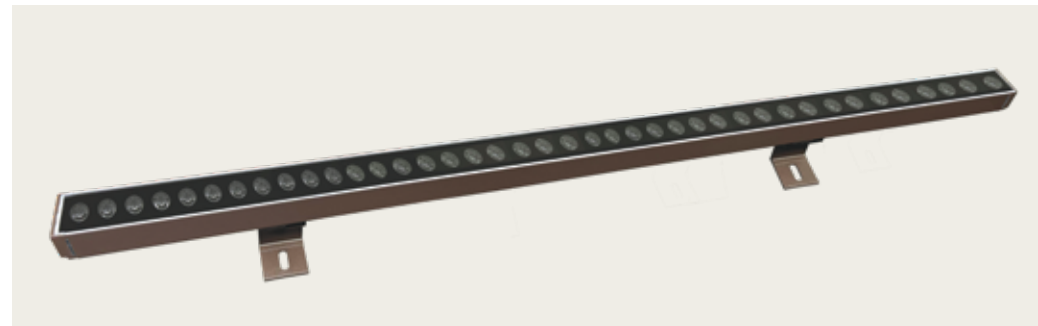

**Connectors Male & Female for E495, E496 & E497**

Cable 25cm  
 Input 220-240V  
 IP 66  
 Color Black / **Code CNCTR 6**

Power 36W  
 Input 24V  
 Color Temperature 2700K  
 Lumen 1530Lm  
 Cri 80  
 IP 65  
 Dimensions L: 100cm W: 4cm H: 8.9cm  
 Beam Angle 60° x 10°  
 Material Aluminium - Glass  
 Special Feature Anti-Glare  
 Driver Not Included  
 Connect 5pcs MAX