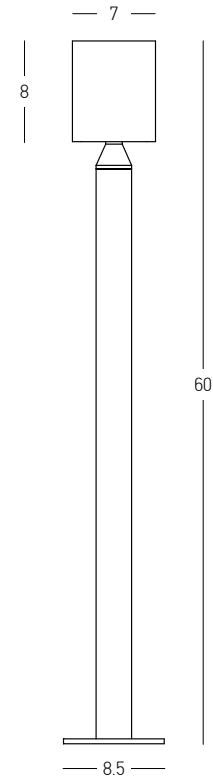

Power 8W
Input 220-240V, 50/60Hz
Color Temperature 3000K
Lumen 363Lm
Cri 90
IP 65
Dimensions Ø: 7cm H: 60cm
Base Ø: 8.5cm H: 0.5cm
Shade Ø: 7cm H: 8cm
Material Aluminium - Tempered Glass
Special Feature Connection Box Included
Color Sandy Black / **Code E409**