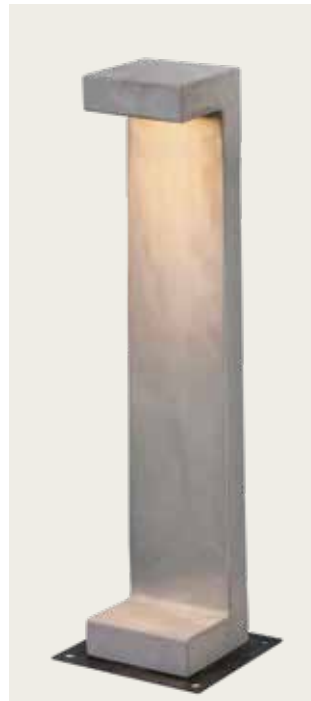

Power 8W
Input 220-240V, 50/60Hz
Color Temperature 3000K
Lumen 490Lm
Cri 90
IP 54
Dimensions L: 15cm W: 16cm H: 30cm
Base L: 21cm W: 23cm
Material Concrete
Color Natural Concrete / **Code E191**

Power 8W
Input 220-240V, 50/60Hz
Color Temperature 3000K
Lumen 490Lm
Cri 90
IP 54
Dimensions L: 15cm W: 16cm H: 70cm
Base L: 21cm W: 23cm
Material Concrete
Color Natural Concrete / **Code E192**