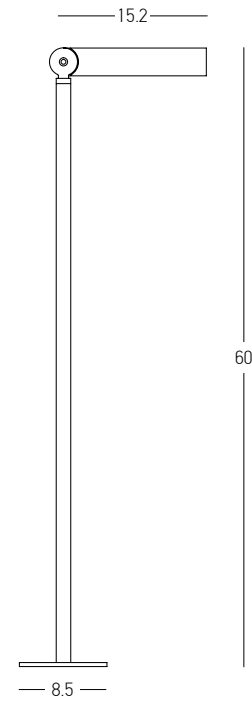

Power	8W
Input	24V, 50/60Hz
Color Temperature	3000K
Lumen	363Lm
Cri	90
IP	65
Dimensions	L: 15.2cm W: 4cm H: 60cm
Base	Ø: 8.5cm H: 0.5cm
Beam Angle	36°
Material	Aluminium - Tempered Glass
Recommended Driver	LPV-35-24 (Not Included)
Special Feature	In Parallel Connection 1-4pcs Tilt Up-Down Connection Box Included
Color	Sandy Black / Code E407

Driver	LPV-35-24
Power	35W
Input	220-240V, 50/60Hz
Output	24V
Dimensions	L: 14.8cm W: 4cm H: 3cm
IP	67