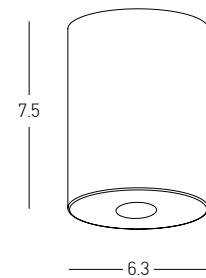

Power 8W
Input 220-240V, 50/60Hz
Color Temperature 3000K
Lumen 597Lm
Cri 80
IP 65
Dimensions Ø: 9cm H: 11cm
Beam Angle 120°
Material Aluminium - Tempered Glass
Color Graphite / **Code E340**

Power 6W
Input 220-240V, 50/60Hz
Color Temperature 3000K
Lumen 500Lm
Cri 90
IP 54
Dimensions Ø: 6.3cm H: 7.5cm
Beam Angle 20°
Material Aluminium - Glass
Special Feature Driver Included
Color Sandy Black / **Code S112**
Color Sandy White / **Code S113**