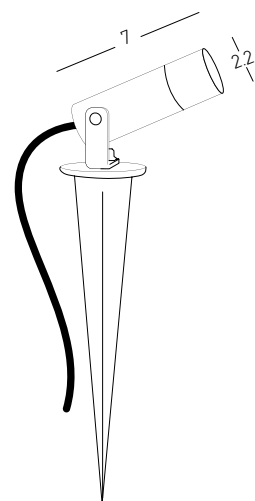

Power 2.3W  
 Input 3.2V, 700mA  
 Color Temperature 2700K  
 Lumen 130Lm  
 Cri 80  
 IP 54  
 Dimensions Ø: 2.2cm L: 7cm H: 3.2cm  
 Beam Angle 40°  
 Material Brush  
 Special Feature 60cm Cable Available  
 Movable Spot  
 Spike Included  
 Recommended Driver V350-1050 (Not Included)  
 In Series Connection 1-9 pcs  
 Color Natural Brush / **Code E403**