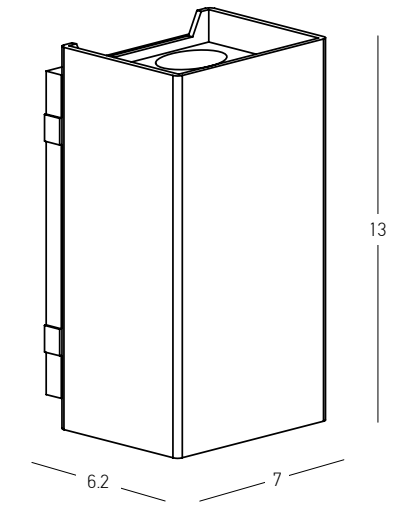

Power	2x 3W
Input	220-240V, 50/60Hz
Color Temperature	3000K
Lumen	350Lm
Cri	90
IP	65
Dimensions	L: 6.2cm W: 7cm H: 13cm
Base	L: 1.7cm W: 7cm H: 11cm
Beam Angle	6.5°
Material	Aluminium - Glass
Special Feature	Up-Down Lighting
Color	Graphite / Code E412