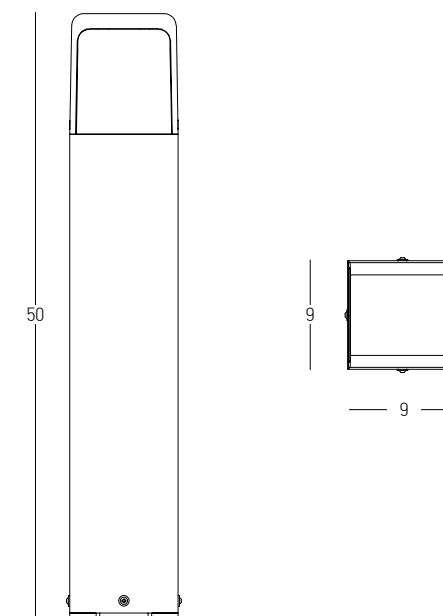

Power 13W
Input 220-240V, 50/60Hz
Color Temperature 3000K
Lumen 767Lm
Cri 80
IP 65
Dimensions L: 9cm W: 9cm H: 50cm
Material Aluminium
Special Feature Double Sided Lighting
Color Graphite / **Code E351**