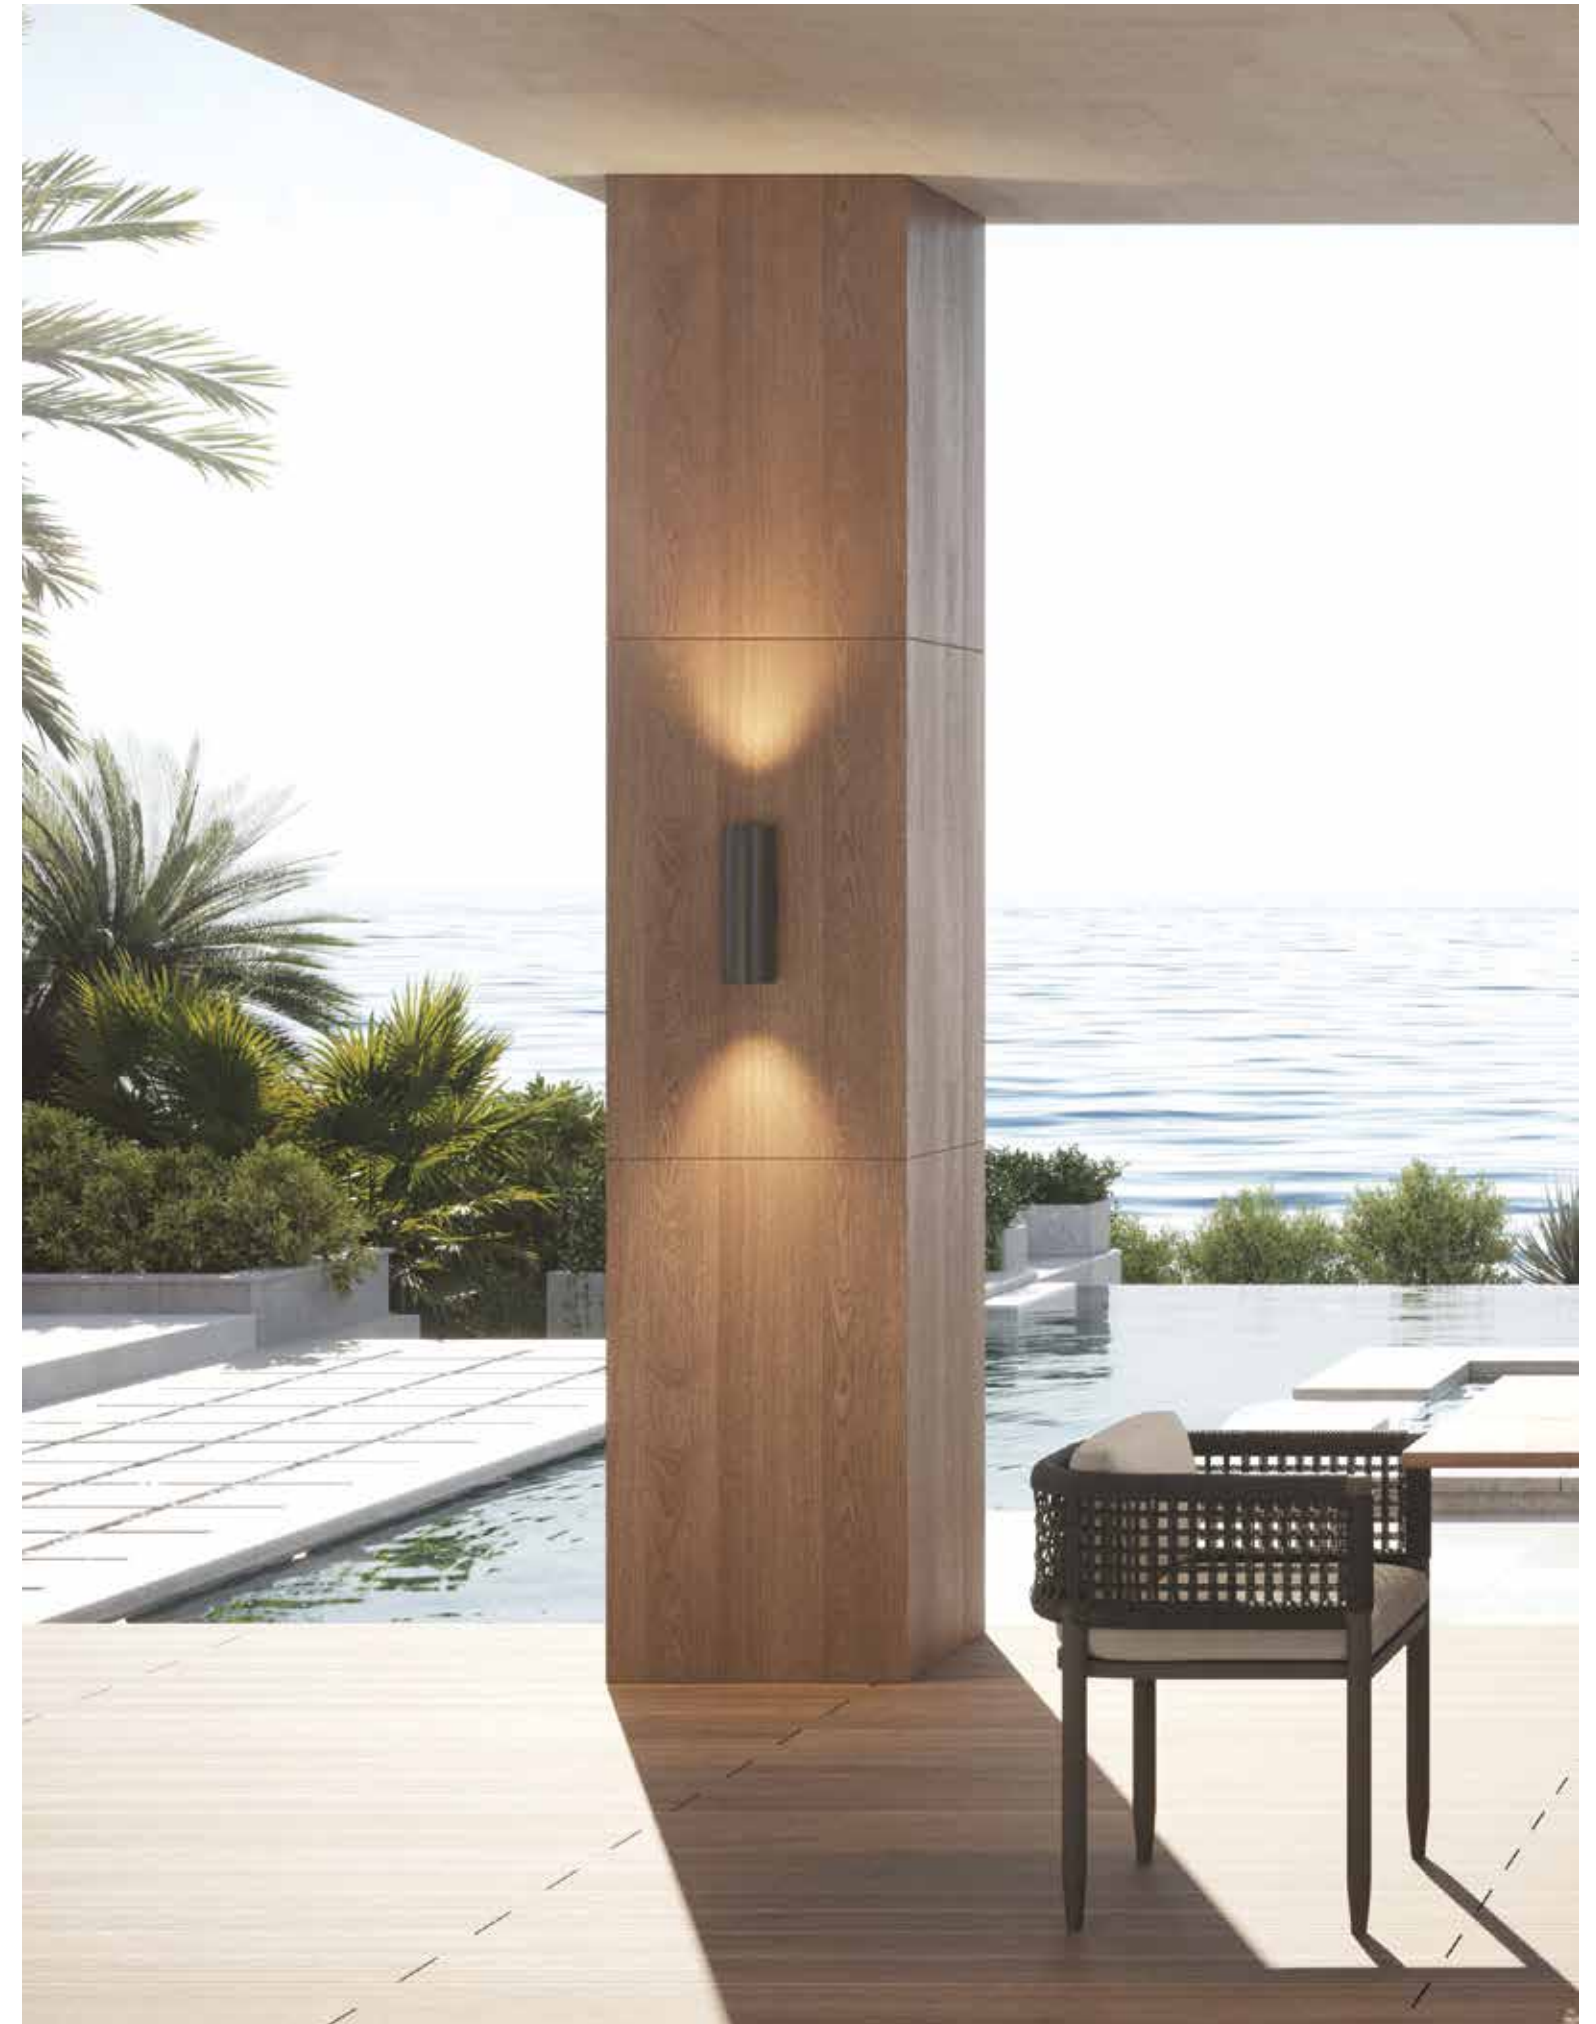

Bulb 1x GU10
Power 15W MAX
Input 220-240V, 50/60Hz
IP 54
Dimensions L: 9.2cm W: 6.5cm H: 9cm
Material Aluminium - Tempered Glass
Color Graphite / **Code E121**