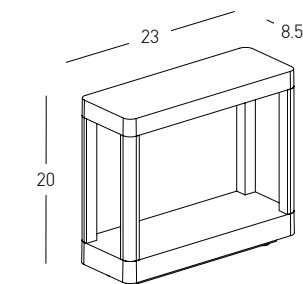

Power 8W
Input 220-240V, 50/60Hz
Color Temperature 3000K
Lumen 587Lm
Cri 80
IP 65
Dimensions L: 8.5cm W: 23cm H: 20cm
Material Aluminium - Clear Glass
Color Graphite / **Code E334**