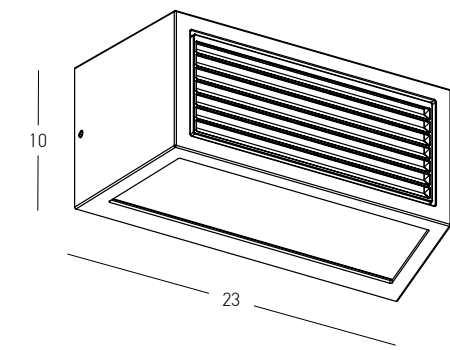

Bulb	1x E27
Power	15W MAX
Input	220-240V, 50/60Hz
IP	54
Dimensions	L: 9.5cm W: 23cm H: 10cm
Material	Aluminium - PC Diffuser
Special Feature	Up-Down Lighting
Color	Graphite / Code E500