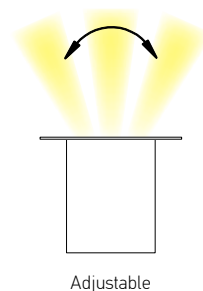

Power 15W
Input 220-240V, 50/60Hz
Color Temperature 3000K
Lumen 1200Lm
Cri 80
IP 66
IK 8
Dimensions Ø: 18cm H: 16cm
Beam Angle 45°
Material Aluminium - Stainless Steel - Glass
Depth Required 17cm
Recessed Mounting Box Included
Special Feature Light Angle can be adjusted externally through screw on the frame.
50cm Cable Available
Driver Included

Color Stainless Steel / **Code E361**

Power 7W
Input 220-240V, 50/60Hz
Color Temperature 3000K
Lumen 560Lm
Cri 80
IP 66
IK 8
Dimensions Ø: 13cm H: 14cm
Beam Angle 45°
Material Aluminium - Stainless Steel - Glass
Depth Required 15cm
Recessed Mounting Box Included
Special Feature Internal Adjustable Light Angle
50cm Cable Available
Driver Included

Color Stainless Steel / **Code E360**