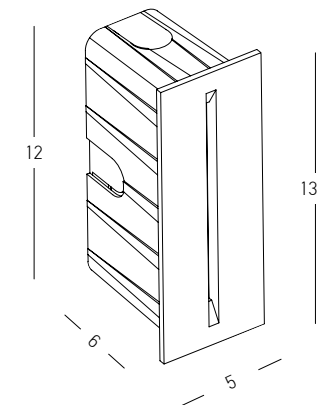

Power 3W
Input 220-240V, 50/60Hz
Color Temperature 3000K
Lumen 92Lm
Cri 90
IP 65
Dimensions L: 6.5cm W: 5cm H: 13.5cm
Material Aluminium - Tempered Glass
Depth Required 5.5 : 6cm
Recessed Mounting Box L: 6cm W: 4.3cm H: 12.6cm (Included)
Color Sandy White / **Code E322**