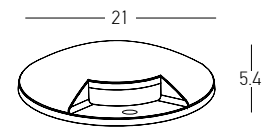

Power 5W
Input 220-240V, 50/60Hz
Color Temperature 3000K
Lumen 228Lm
Cri 80
IP 67
IK 10
Dimensions Ø: 21cm H: 5.4cm
Material Aluminium - Clear PC Diffuser
Special Feature Surface Ground
Driver Included

Color Grey / **Code E462**