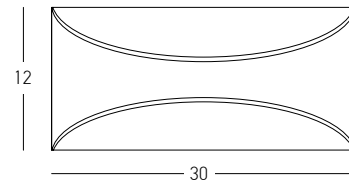

Power 11W
Input 220-240V, 50/60Hz
Color Temperature 3000K
Lumen 640Lm
Cri 80
IP 65
Dimensions L: 9.6cm W: 30cm H: 12cm
Material Aluminium - Opal PC Diffuser
Special Feature Up-Down Lighting
Color Dark Grey / **Code E265**
Color Dark Brown / **Code E266**