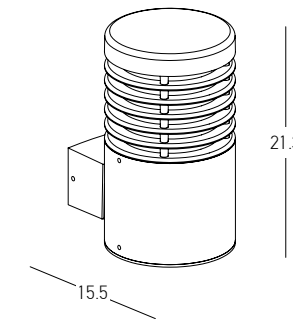

Power 10W
Input 220-240V, 50/60Hz
Color Temperature 3000K
Lumen 919Lm
Cri 80
IP 65
Dimensions Ø: 12cm L: 15.5cm H: 21.3cm
Material Aluminium - PC Diffuser
Color Graphite / **Code E344**