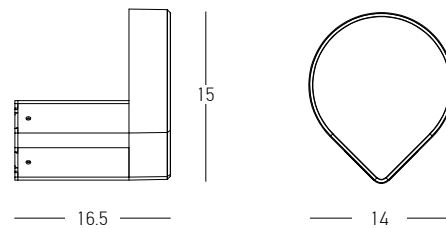

\*Power sockets operate only when the light is switched on.

Power 13W  
 Input 220-240V, 50/60Hz  
 Color Temperature 3000K  
 Lumen 1035Lm  
 Cri 80  
 IP 65  
 Dimensions L: 19.5cm W: 14cm H: 50cm  
 Beam Angle 120°  
 Material Aluminium - PC Diffuser  
 Color Graphite / **Code E357**