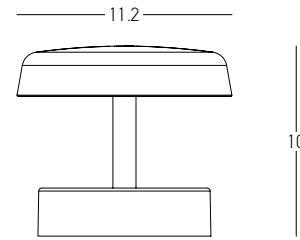

Power 1W
Input 5V DC
Battery 1200 MAH
Color Temperature 3000K
Lumen 80Lm
Cri 80
IP 44
Dimensions Ø: 11.2cm H: 10cm
Shade Ø: 11.2cm H: 2.4cm
Touch Dimming
Material Plastic
Special Feature Portable Table Lamp
USB Cable Included
Power-Off Memory Function
Working Time 100% of Light - 6H
50% of Light - 12H
10% of Light - 70H
Charging Time 3.5H
Color White / **Code E401**
Color Black / **Code E402**

White AC-DC Adaptor for Portable Light

Input 220-240V, 50/60Hz
Output 5V, 1A
Color White / **Code E099**