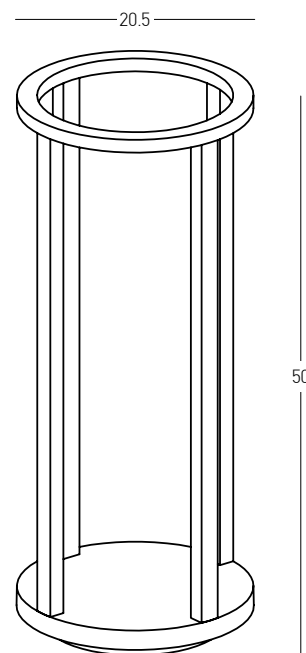

Power 9.2W
Input 220-240V, 50/60Hz
Color Temperature 3000K
Lumen 450Lm
Cri 85
IP 65
Dimensions Ø: 20.5cm H: 50cm
Material Aluminium - PC Diffuser
Color Graphite / **Code E444**