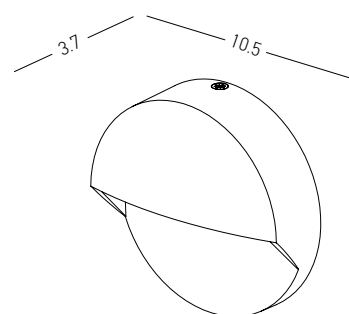

Power 2W
Input 220-240V, 50/60Hz
Color Temperature 3000K
Lumen 190Lm
Cri 80
IP 65
Dimensions Ø: 10.5cm L: 3.7cm
Material Aluminium - PC Diffuser
Color Graphite / **Code E294**