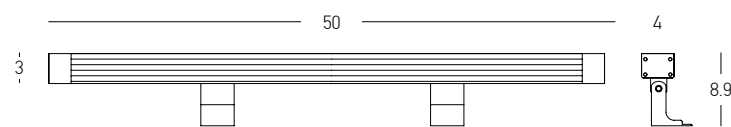

**Connectors Male & Female for E498 & E499**

Cable 25cm  
 Input 24V  
 IP 66  
 Color Black / **Code CNCTR 7**

WALL WASHER TUNABLE WHITE

Power 24W  
 Input 24V  
 Color Temperature 2700K-6500K  
 Lumen 1580-1770Lm  
 Cri 80  
 IP 66  
 Dimensions L: 100cm W: 3.3cm H: 2.6cm  
 Beam Angle 60° x 10°  
 Material Aluminium  
 Special Feature Honeycomb Included  
 Driver Not Included  
 Connect 6pcs MAX  
 Color Grey / **Code E382**