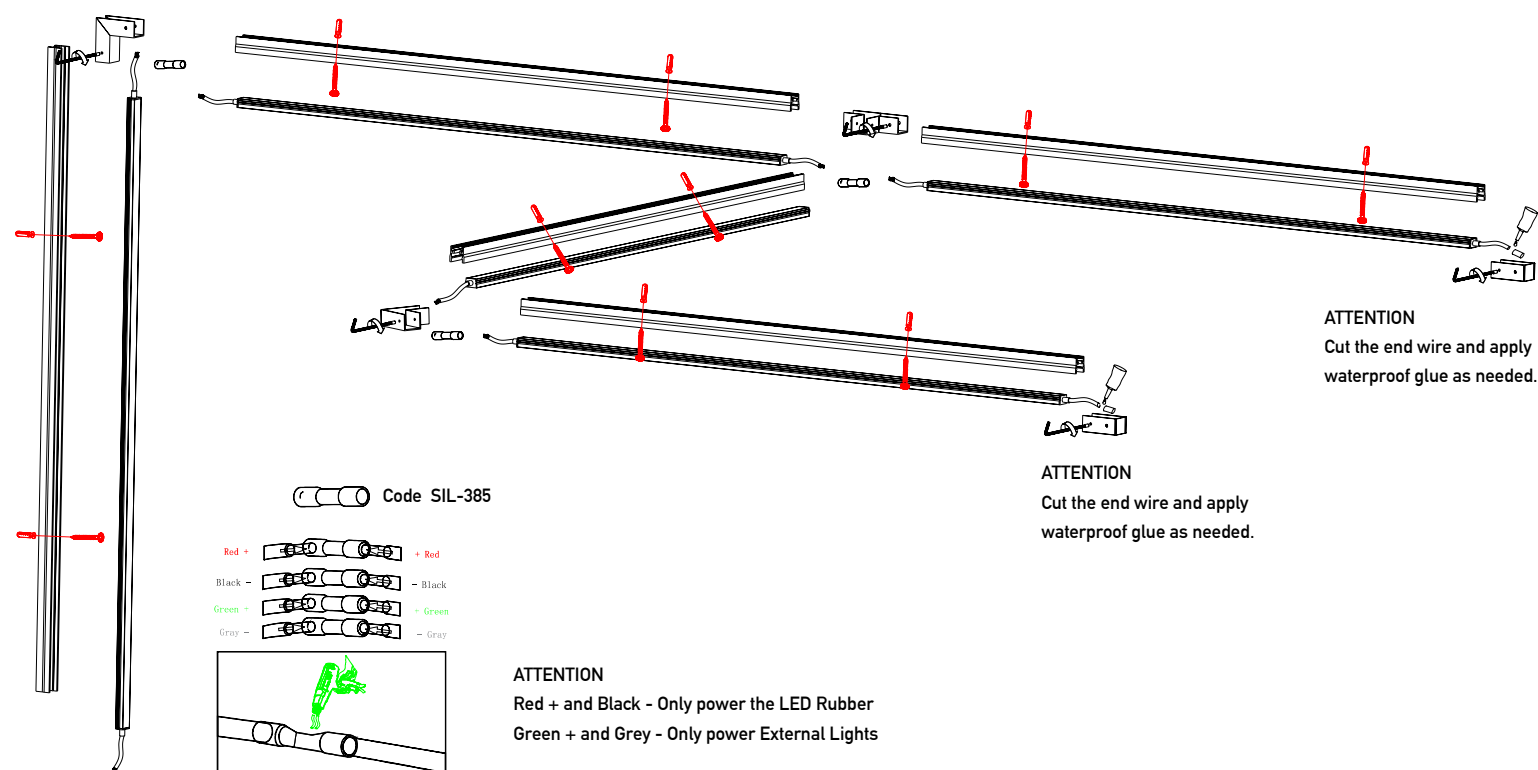

Dimensions L: 39cm W: 14cm H: 5.5cm
Material Metal
Special Feature Driver Not Included
Color Black / **E397**

Power 160W
Input 220-240V, 50/60Hz
Output 48V
IP 67
Dimensions L: 33.5 W: 3cm H: 2.1cm
Dimmable DALI ☐
Material Metal
Special Feature Fits Into E397
Code XSV160W48

Power 240W
Input 220-240V, 50/60Hz
Output 48V
IP 67
Dimensions L: 38.5 W: 3cm H: 2.1cm
Dimmable DALI ☐
Material Metal
Special Feature External Application
Code XSV240W48