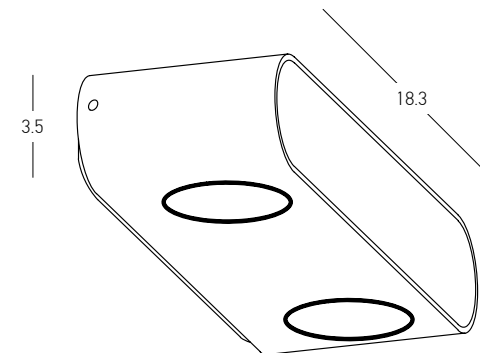

Power 10W
Input 220-240V, 50/60Hz
Color Temperature 3000K
Lumen 775Lm
Cri 90
IP 54
Dimensions L: 6.5cm W: 18.3cm H: 3.5cm
Material Aluminium - Tempered Glass
Special Feature Up-Down Lighting
Color Graphite / **Code E315**