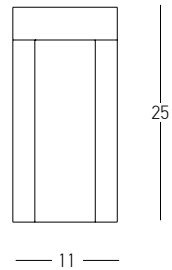

Power 12W
Input 220-240V, 50/60Hz
Color Temperature 3000K
Lumen 867Lm
Cri 80
IP 54
Dimensions Ø: 11cm H: 25cm
Material Aluminium
Color Graphite / **Code E133**