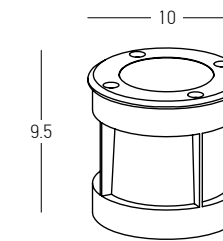

Power 6W
Input 220-240V, 50/60Hz
Color Temperature 3000K
Lumen 618Lm
Cri 80
IP 67
IK 8
Dimensions Ø: 10cm H: 9.5cm
Beam Angle 36°
Material Stainless Steel - Tempered Glass
Depth Required 12cm
Recessed Mounting Box Included
Special Feature Driver Included

Color Stainless Steel / **Code E189**