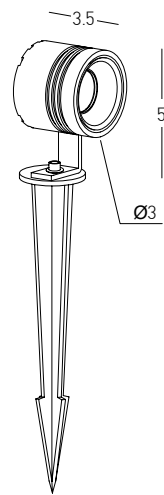

Power 3W
Input 24V
Color Temperature 3000K
Lumen 228Lm
Cri 90
IP 65
Dimensions L: 3cm W: 3.5cm H: 5cm
Beam Angle 36°
Material Aluminium - Tempered Glass
Special Feature 30cm Cable Available
Movable Spot
Spike Included
Recommended Driver LPH-18-24 (Not Included)
In Parallel Connection 1-5 pcs
Color Graphite / **Code E350**

Power 3W
Input 24V
Color Temperature 3000K
Lumen 228Lm
Cri 90
IP 65
Dimensions Ø: 3cm W: 3.5cm H: 5cm
Beam Angle 36°
Material Aluminium - Tempered Glass
Special Feature 30cm Cable Available
Movable Spot
Spike Included
Recommended Driver LPH-18-24 (Not Included)
In Parallel Connection 1-5 pcs
Color Graphite / **Code E349**

Driver
Power 18W
Input 220-240V, 50/60Hz
Output 24V
Dimensions L: 14cm W: 3cm H: 2.2cm
IP 67

Waterproof Connection Box 1in / 1out , 16A , 450V
IP 67
Color Black / **Code Z0800-BA**