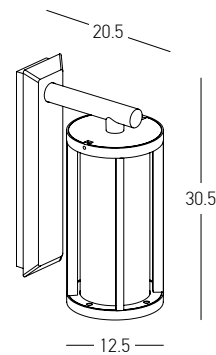

Bulb 1x E27
Power 15W MAX
Input 220-240V, 50/60Hz
IP 65
Dimensions L: 20.5cm W: 12.5cm H: 30.5cm
Base L: 3cm W: 7.5cm H: 28.5cm
Shade Ø: 12.5cm H: 24cm
Material Aluminium - Clear Diffuser
Color Sandy Black / Code E338