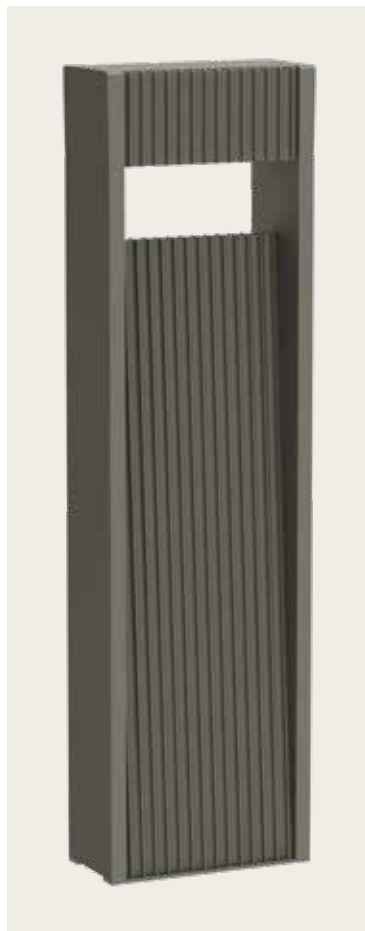

Power 30W
Input 220-240V, 50/60Hz
Color Temperature 3000K
Lumen 986Lm
Cri 80
IP 65
Dimensions L: 8m W: 16.6cm H: 60cm
Material Aluminium - Tempered Glass
Special Feature Double Sided Lighting
Color Graphite / **Code E368**