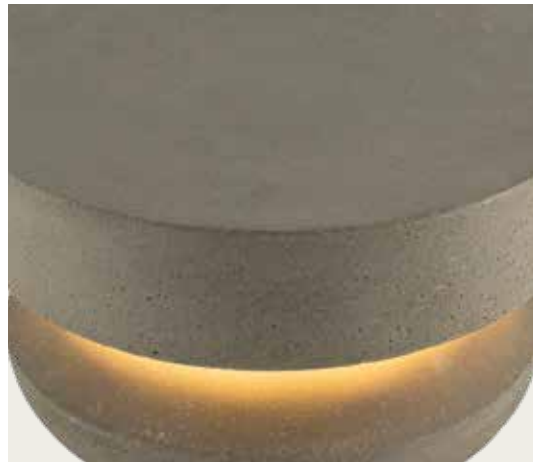

Power 7W
Input 24V
Color Temperature 3000K
Lumen 135Lm
Cri 90
IP 65
Dimensions Ø: 20cm H: 12cm
Material Concrete - Glass
Special Feature Spike & Base Included
Recommended Driver LPV-35-24 (Not Included)
In Parallel Connection 1-4pcs
Color Natural Concrete / **Code E479**