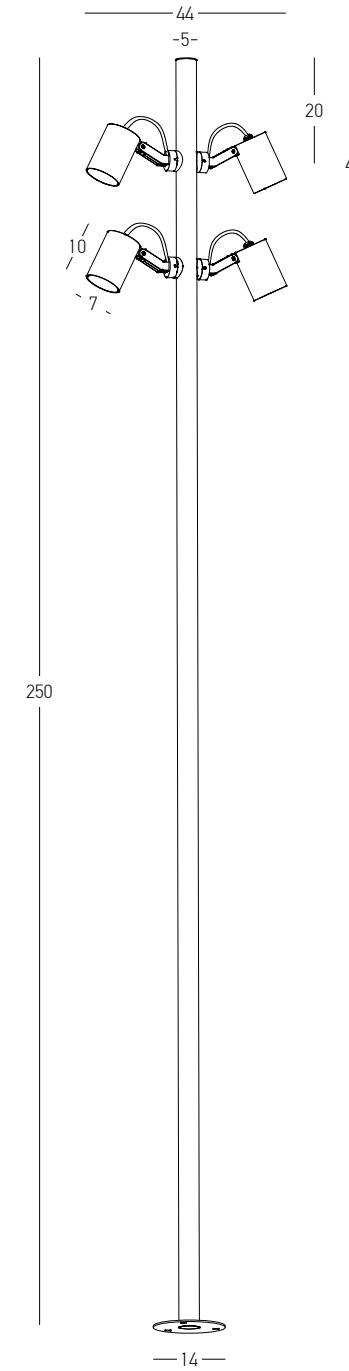

Wall to Floor - One Style  
Seamless design connection across surfaces.

03. FLOOR & WALL

Power	35W
Input	220-240V, 50/60Hz
Color Temperature	3000K
Lumen	2148Lm
Cri	90
IP	65
Dimensions	L: 44cm W: 7cm H: 250cm
Spots	Ø: 7cm H: 10cm
Base	Ø: 14cm H: 0.5cm
Beam Angle	60°
Material	Aluminium
Special Feature	Tilt Up Down Spots
Color	Sandy Black / <b>Code E406</b>