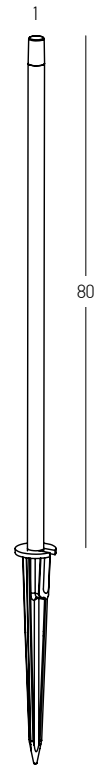

Power 0.5W
Input 24V
Color Temperature 2700K
Lumen 50Lm
Cri 80
IP 65
Dimensions Ø: 1cm H: 80cm
Material Stainless Steel - PC Diffuser
Special Feature 100cm Cable Available
Spike Included
Recommended Driver LPH-18-24 (Not Included)
In Parallel Connection 1-17 pcs
Color Dark Brown / **Code E330**
Color Dark Green / **Code E331**