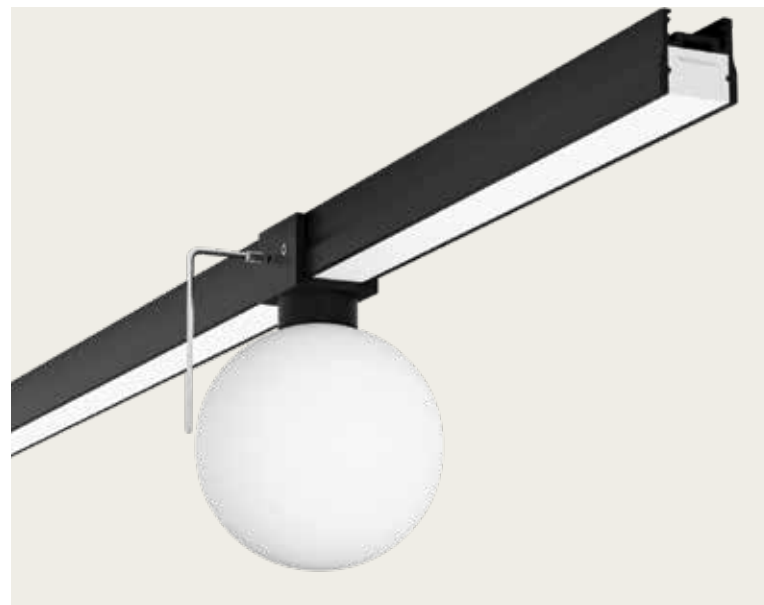

Power 9W
Input 48V
Color Temperature 3200K
Lumen 438Lm
Cri 80
IP 65
Dimmable DALI ☐
Dimensions Ø: 12cm H: 16cm
Material Aluminium - Opal Diffuser
Special Feature Does Not Operate Independently, Must Be Mounted On E386, E387 & E388
Color Opal-Sandy Black Adaptor / **Code E501**