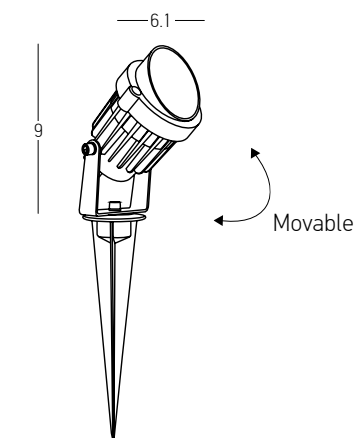

Power 5W
Input 220-240V, 50/60Hz
Color Temperature 3000K
Lumen 380Lm
Cri 80
IP 65
Dimensions Ø: 6.1 cm H: 9cm
Beam Angle 36°
Material Aluminium - Tempered Glass
Special Feature 20cm Cable Available
Movable Spot
Spike Included
Color Graphite / **Code E153**