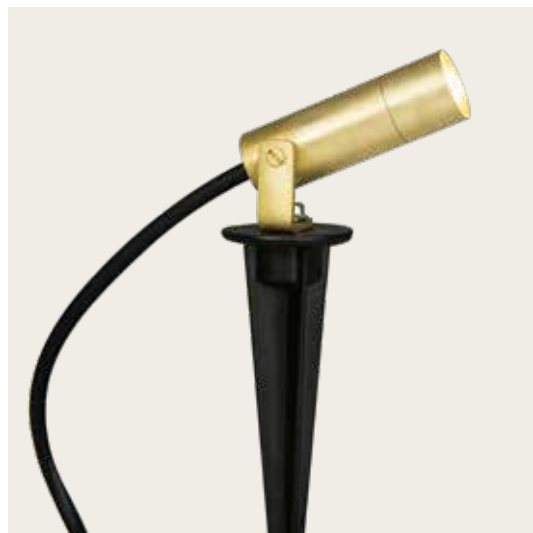

Power 2.3W  
 Input 3.2V, 700mA  
 Color Temperature 2700K  
 Lumen 130Lm  
 Cri 80  
 IP 54  
 Dimensions Ø: 2.2cm L: 7cm H: 3.2cm  
 Beam Angle 40°  
 Material Brush  
 Special Feature 60cm Cable Available  
 Movable Spot  
 Spike Included  
 Recommended Driver V350-1050 (Not Included)  
 In Series Connection 1-9 pcs  
 Color Natural Brush / **Code E403**