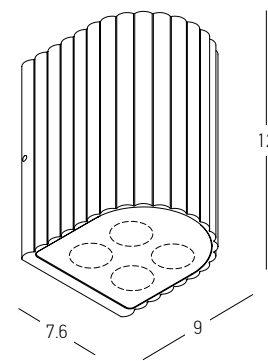

Power 4x 1W
Input 220-240V, 50/60Hz
Color Temperature 3000K
Lumen 280Lm
Cri 85
IP 54
Dimensions L: 9cm W: 7.6cm H: 12cm
Beam Angle 10°
Material Aluminium - Glass
Color Graphite / **Code E421**

Power 8x 1W
Input 220-240V, 50/60Hz
Color Temperature 3000K
Lumen 560Lm
Cri 85
IP 54
Dimensions L: 9cm W: 7.6cm H: 16cm
Beam Angle 10°
Material Aluminium - Glass
Special Feature Up-Down Lighting
Color Graphite / **Code E422**