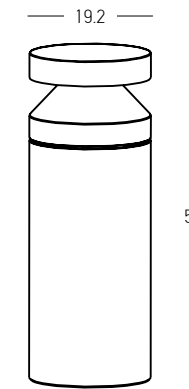

Concrete Glow - Natural Flow  
Rugged elegance for unique outdoor space.

02. CONCRETE

Power 20W  
 Input 220-240V, 50/60Hz  
 Color Temperature 3000K  
 Lumen 509Lm  
 Cri 90  
 IP 65  
 Dimensions Ø: 19.2cm H: 97cm  
 Base Ø: 19.2cm H: 0.3cm  
 Material Concrete - Metal - Glass  
 Color Natural Concrete / **Code E478**

Power 20W  
 Input 220-240V, 50/60Hz  
 Color Temperature 3000K  
 Lumen 509Lm  
 Cri 90  
 IP 65  
 Dimensions Ø: 19.2cm H: 52cm  
 Base Ø: 19.2cm H: 0.3cm  
 Material Concrete - Metal - Glass  
 Color Natural Concrete / **Code E477**

Power 15W  
 Input 220-240V, 50/60Hz  
 Color Temperature 3000K  
 Lumen 414Lm  
 Cri 90  
 IP 65  
 Dimensions Ø: 19.2cm L: 21.5cm H: 24cm  
 Base W: 12cm H: 5cm  
 Material Concrete - Metal - Glass  
 Color Natural Concrete / **Code E474**