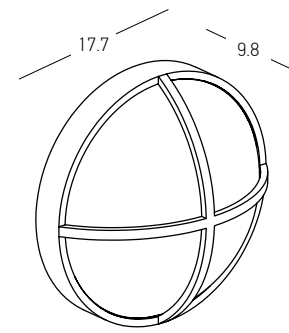

Bulb 1x E27
Power 15W MAX
Input 220-240V, 50/60Hz
IP 65
Dimensions Ø: 17.7cm L: 9.8cm
Material Aluminium - PC Diffuser
Color Dark Brown / **Code E437**