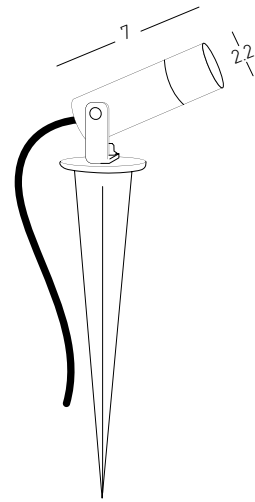

Power 2.3W
Input 3.2V, 700mA
Color Temperature 2700K
Lumen 130Lm
Cri 80
IP 54
Dimensions Ø: 2.2cm L: 7cm H: 3.2cm
Beam Angle 40°
Material Brush
Special Feature 60cm Cable Available
Movable Spot
Spike Included
Recommended Driver V350-1050 (Not Included)
In Series Connection 1-9 pcs
Color Natural Brush / **Code E403**