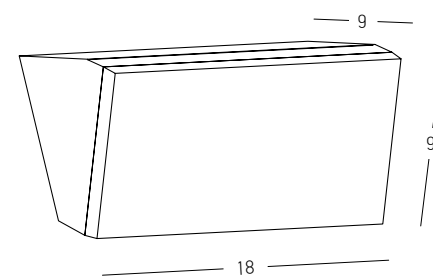

Power 10W
Input 220-240V, 50/60Hz
Color Temperature 3000K
Lumen 1115Lm
Cri 80
IP 65
Dimensions L: 9cm W: 18cm H: 9cm
Material Aluminium - Opal PC Diffuser
Color Graphite / **Code E417**