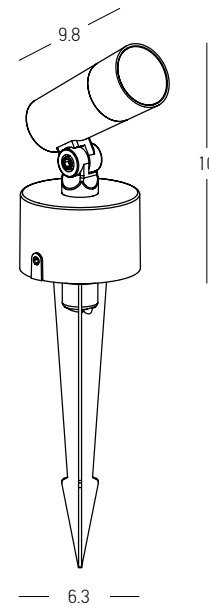

Power 10W
Input 24V
Color Temperature 3000K
Lumen 534Lm
Cri 90
IP 65
Dimensions Ø: 6.2cm H: 10cm
Spot Dimensions Ø: 3.5cm L: 9.8cm
Base Ø: 6.3cm H: 4cm
Beam Angle 24°
Material Aluminium - Glass
Special Feature 30cm Cable Available
Movable Spot
Aluminium Spike Included
Recommended Driver LPH-18-24 (Not Included)
Color Graphite / **Code E468**

Lens for 10W Spot / Beam Angle 15° / **Code E469**