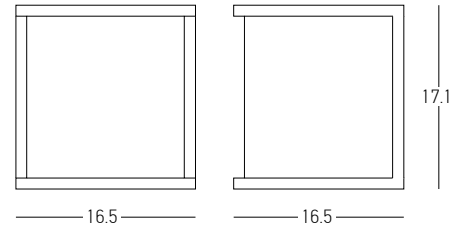

Bulb 1x E27
Power 18W MAX
Input 220-240V, 50/60Hz
IP 54
Dimensions L: 16.5cm W: 16.5cm H: 17.1cm
Material Aluminium - PC Diffuser
Color Graphite / **Code E127**