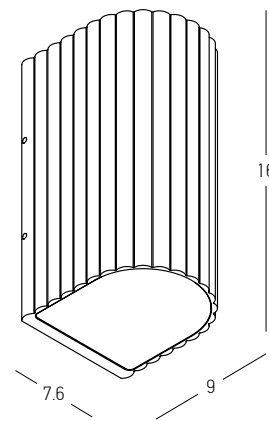

Power 3W
Input 220-240V, 50/60Hz
Color Temperature 3000K
Lumen 191Lm
Cri 85
IP 54
Dimensions L: 9cm W: 7.6cm H: 12cm
Material Aluminium - Glass
Color Grey Beige / **Code E419**