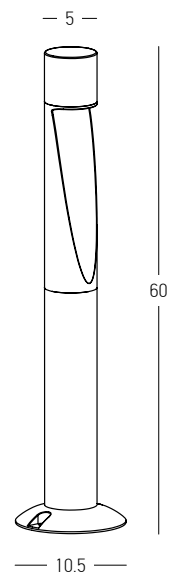

Power 6W
Input 220-240V, 50/60Hz
Color Temperature 3000K
Lumen 187Lm
Cri 90
IP 65
Dimensions Ø: 5cm H: 60cm
Base Ø: 10.5cm
Material Aluminium - Glass
Color Sandy Black / Code E463

IP 65 LED