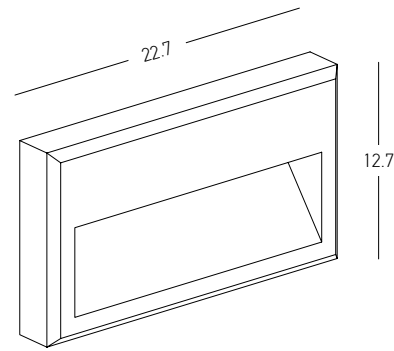

Power 6W
Input 220-240V, 50/60Hz
Color Temperature 3000K
Lumen 420Lm
Cri 80
IP 65
Dimensions L: 3.5cm W: 22.7cm H: 12.7cm
Material Aluminium - Tempered Glass
Color Graphite / **Code E347**