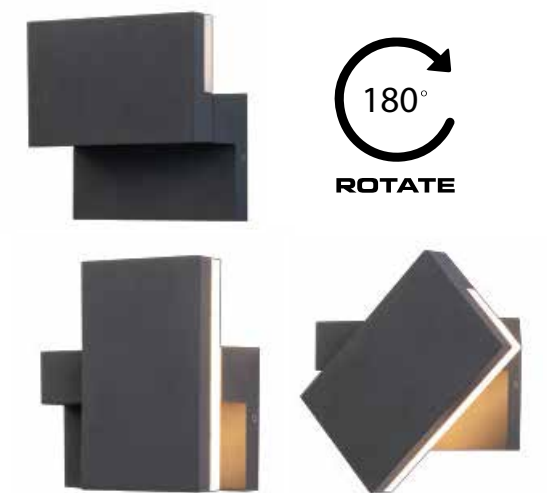

Power 10W
Input 220-240V, 50/60Hz
Color Temperature 3000K
Lumen 810Lm
Cri 80
IP 65
Dimensions L: 7.8cm W: 16cm H: 10-16cm
Material Aluminium - PC Diffuser
Special Feature Movable
Color Graphite / **Code E199**