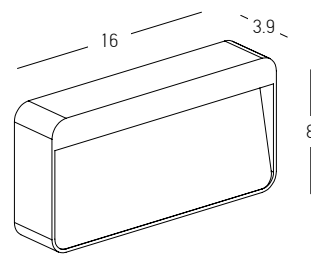

Power 6W
Input 220-240V, 50/60Hz
Color Temperature 3000K
Lumen 200Lm
Cri 80
IP 65
Dimensions L: 3.9cm W: 16cm H: 8cm
Material Aluminium - Glass
Color Brown / **Code E442**