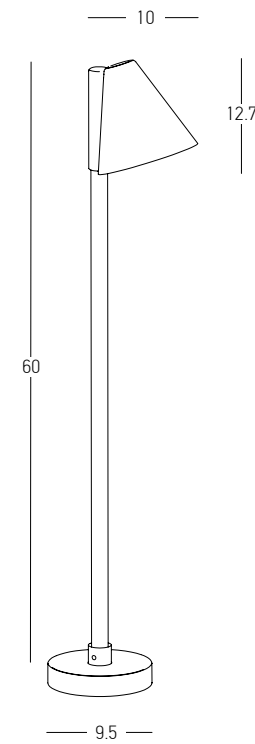

Power 6W
Input 220-240V, 50/60Hz
Color Temperature 3000K
Lumen 522Lm
Cri 80
IP 65
Dimensions L: 10cm W: 10cm H: 60cm
Base Ø: 9.5cm H: 2cm
Beam Angle 40°
Material Aluminium - Tempered Glass
Special Feature 50cm Cable Available
Spike & Base Included
Color Graphite / **Code E283**