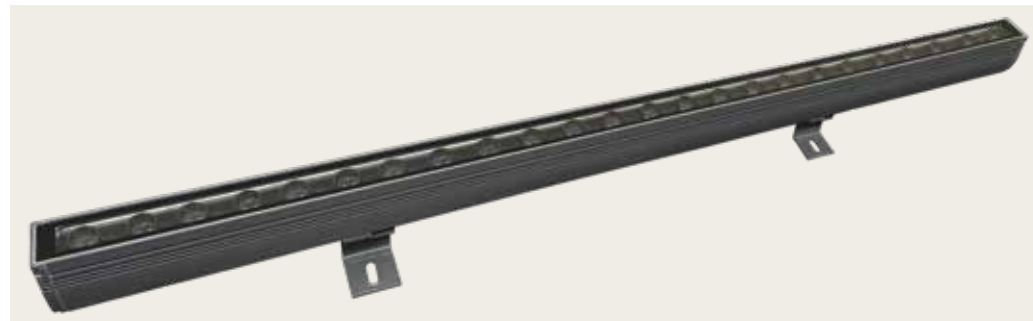

Power 36W
Input 220-240V, 50/60Hz
Color Temperature 3000K
Lumen 2200Lm
Cri 80
IP 65
Dimensions L: 100cm W: 4cm H: 12.3cm
Beam Angle 60° x 10°
Material Aluminium - Glass
Special Feature Half Circular Anti-Glare
Driver Included
Connect 8pcs MAX
Color Graphite / **Code E496**