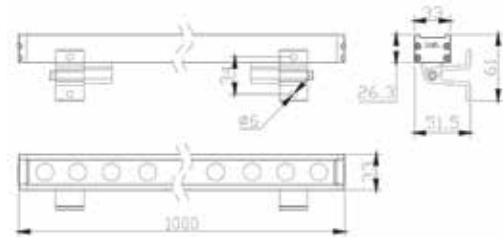

**Connectors Male & Female for E498 & E499**

Cable 25cm  
 Input 24V  
 IP 66  
 Color Black / **Code CNCTR 7**

WALL WASHER TUNABLE WHITE

Power 24W  
 Input 24V  
 Color Temperature 2700K-6500K  
 Lumen 1580-1770Lm  
 Cri 80  
 IP 66  
 Dimensions L: 100cm W: 3.3cm H: 2.6cm  
 Beam Angle 60° x 10°  
 Material Aluminium  
 Special Feature Honeycomb Included  
 Driver Not Included  
 Connect 6pcs MAX  
 Color Grey / **Code E382**