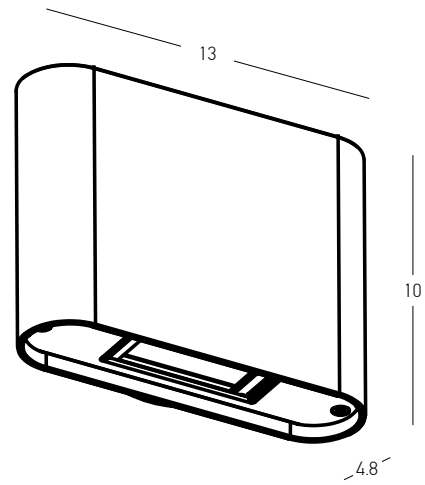

Power 6W
Input 220-240V, 50/60Hz
Color Temperature 3000K, 4000K
Lumen 508Lm, 542Lm
Cri 80
IP 65
Dimensions L: 4,8cm W: 13cm H: 10cm
Base Ø: 8,8cm L: 1cm
Material Aluminium - Tempered Glass
Special Feature CCT Switch
Adjustable Dual Light Side Cover
Up-Down Lighting
Color Sandy Black / **Code E433**