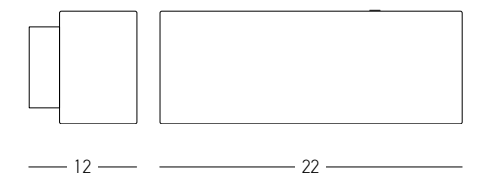

Power 2x 13.5W
Input 220-240V, 50/60Hz
Color Temperature 3000K
Lumen 1359Lm
Cri 80
IP 65
Dimensions L: 10.6cm W: 22cm H: 9cm
Material Aluminium - Tempered Glass
Special Feature Up-Down Lighting
Color Dark Grey / **Code E261**
Color Dark Brown / **Code E262**

Bulb 1x E27
Power 18W MAX
Input 220-240V, 50/60Hz
IP 44
Dimensions L: 12cm W: 22cm H: 9cm
Material Aluminium - Tempered Glass
Special Feature Up-Down Lighting
Color Graphite / **Code E146**