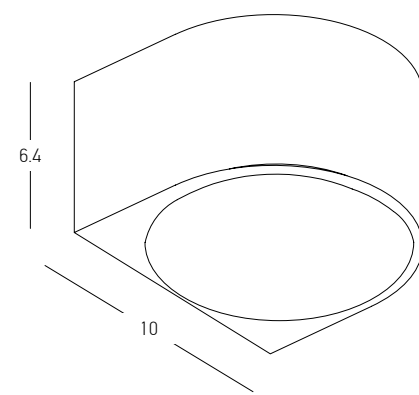

Power 2x 5W
Input 220-240V, 50/60Hz
Color Temperature 3000K
Lumen 929Lm
Cri 90
IP 54
Dimensions L: 11cm W: 10cm H: 6.8cm
Material Aluminium - Tempered Glass
Special Feature Up-Down Lighting
Color Graphite / **Code E317**

Power 5W
Input 220-240V, 50/60Hz
Color Temperature 3000K
Lumen 544Lm
Cri 90
IP 54
Dimensions L: 11cm W: 10cm H: 6.4cm
Material Aluminium - Tempered Glass
Color Graphite / **Code E316**