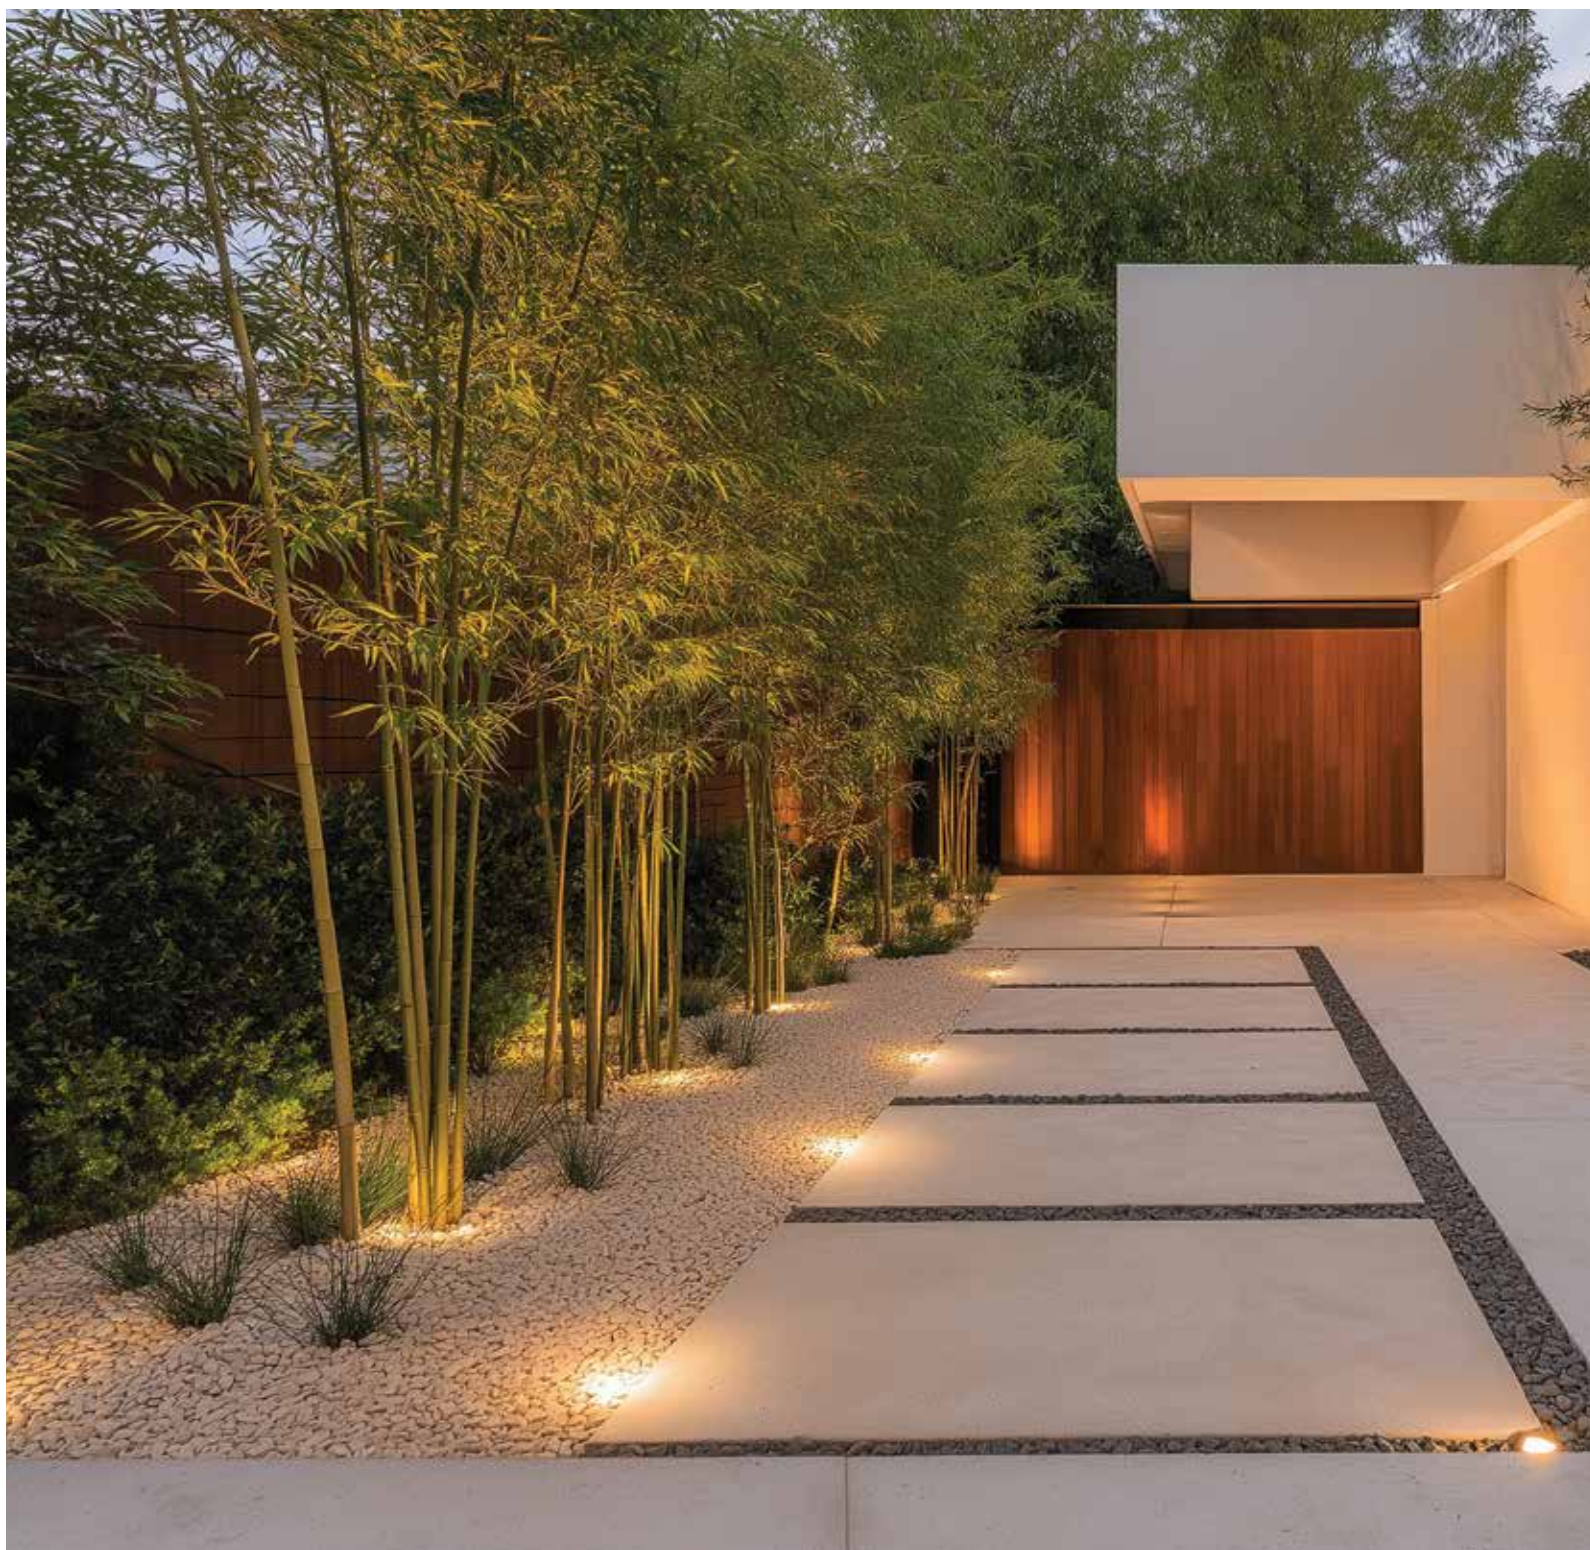

Power 5W
Input 24V
Color Temperature 3000K
Lumen 345Lm
Cri 80
IP 65
IK 08
Dimensions Ø: 4.5cm H: 5.6cm
Beam Angle 24°
Material Aluminium - Stainless Steel - Tempered Glass
Depth Required 7.5cm
Recessed Mounting Box Aluminium (Included)
Recommended Driver LPH-18-24 (Not Included)
In Parallel Connection 1-3 pcs
Honeycomb Included

Special Feature
Color Stainless Steel / **Code E510**