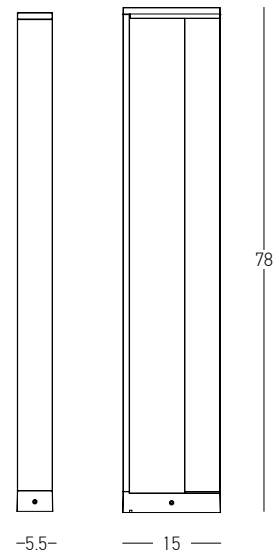

Power 9W
Input 220-240V, 50/60Hz
Color Temperature 3000K
Lumen 653Lm
Cri 80
IP 54
Dimensions L: 15cm W: 5.5cm H: 78cm
Material Aluminium - PC Diffuser
Color Graphite / **Code E208**