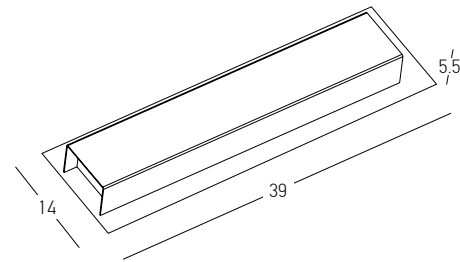

Dimensions L: 39cm W: 14cm H: 5.5cm
Material Metal
Special Feature Driver Not Included
Color Black / **E397**

Power 160W
Input 220-240V, 50/60Hz
Output 48V
IP 67
Dimensions L: 33.5 W: 3cm H: 2.1cm
Dimmable DALI ☐
Material Metal
Special Feature Fits Into E397
Code XSV160W48